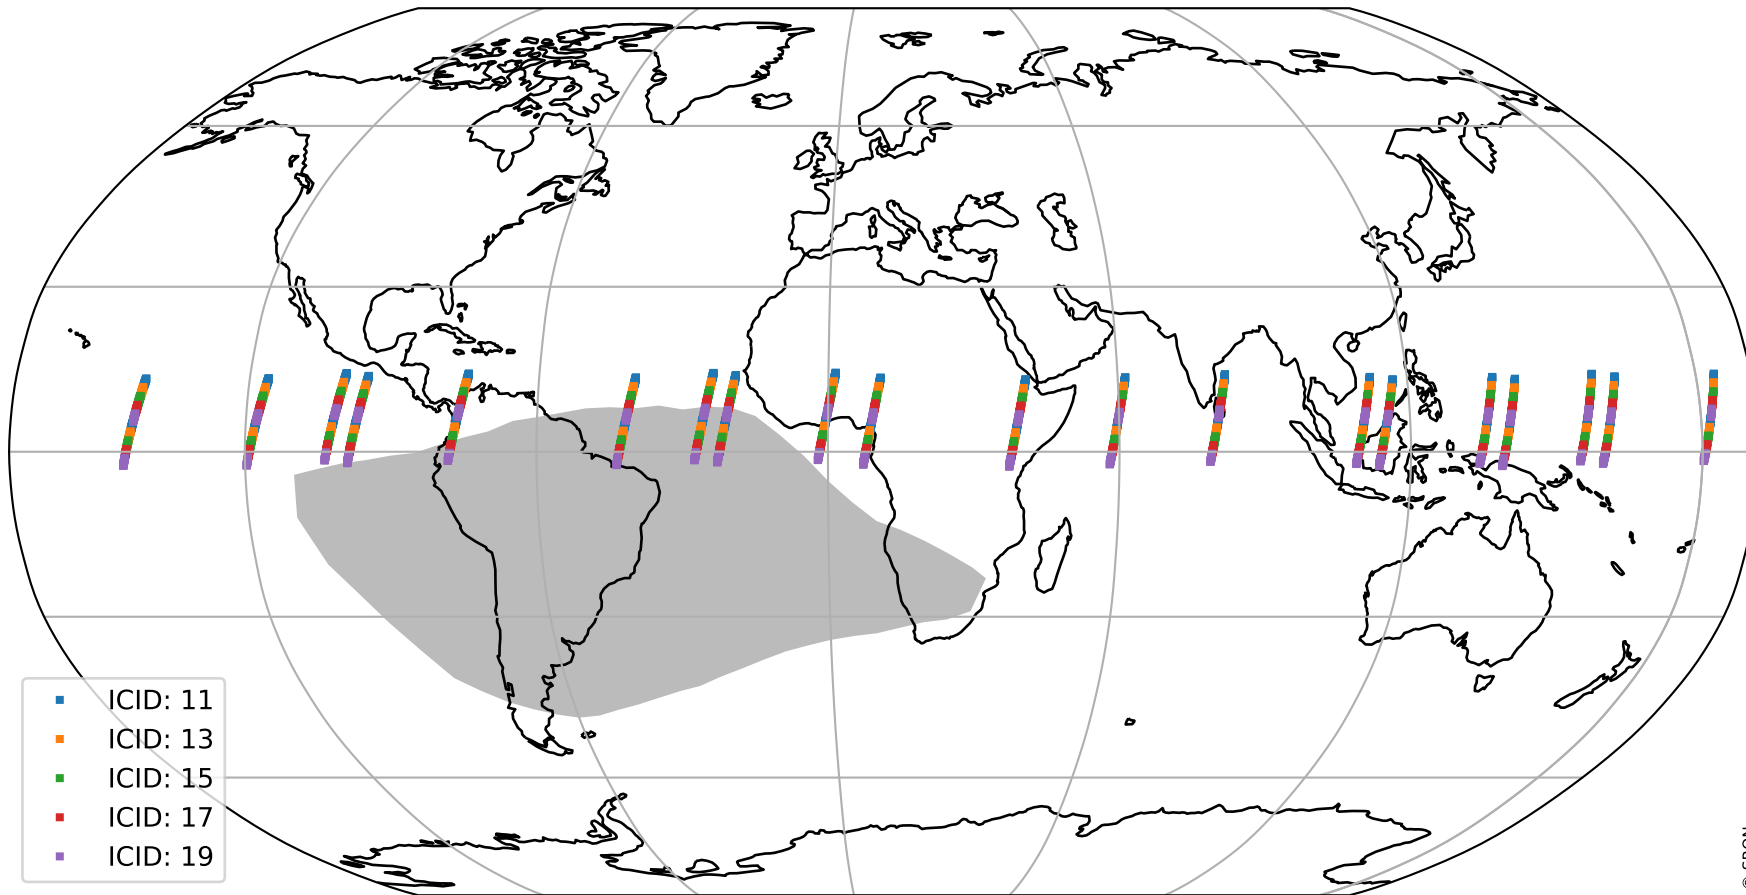

# Tropomi SWIR offset (beta nominal)

orbits : 20 in [23032, 23077]  
coverage : 2022-03-24 / 2022-03-27  
median : 28.405  $\mu\text{V}$   
spread : 14.398  $\mu\text{V}$   
created : 2023-08-22T11:14:26

# Tropomi SWIR offset (beta nominal)

orbits : 20 in [23032, 23077]  
coverage : 2022-03-24 / 2022-03-27  
median : -0.044659 mV  
spread : 0.40242 mV  
created : 2023-08-22T11:14:27

value compared with SWIR offset CKD

# Tropomi SWIR offset (beta nominal) ground-tracks of Sentinel-5P

orbits : 20 in [23032, 23077]  
coverage : 2022-03-24 / 2022-03-27  
created : 2023-08-22T11:14:27

# Tropomi SWIR offset (beta nominal)

orbits : [1867, 23077]  
coverage : 2018-02-20 / 2022-03-27  
created : 2023-08-22T11:14:27