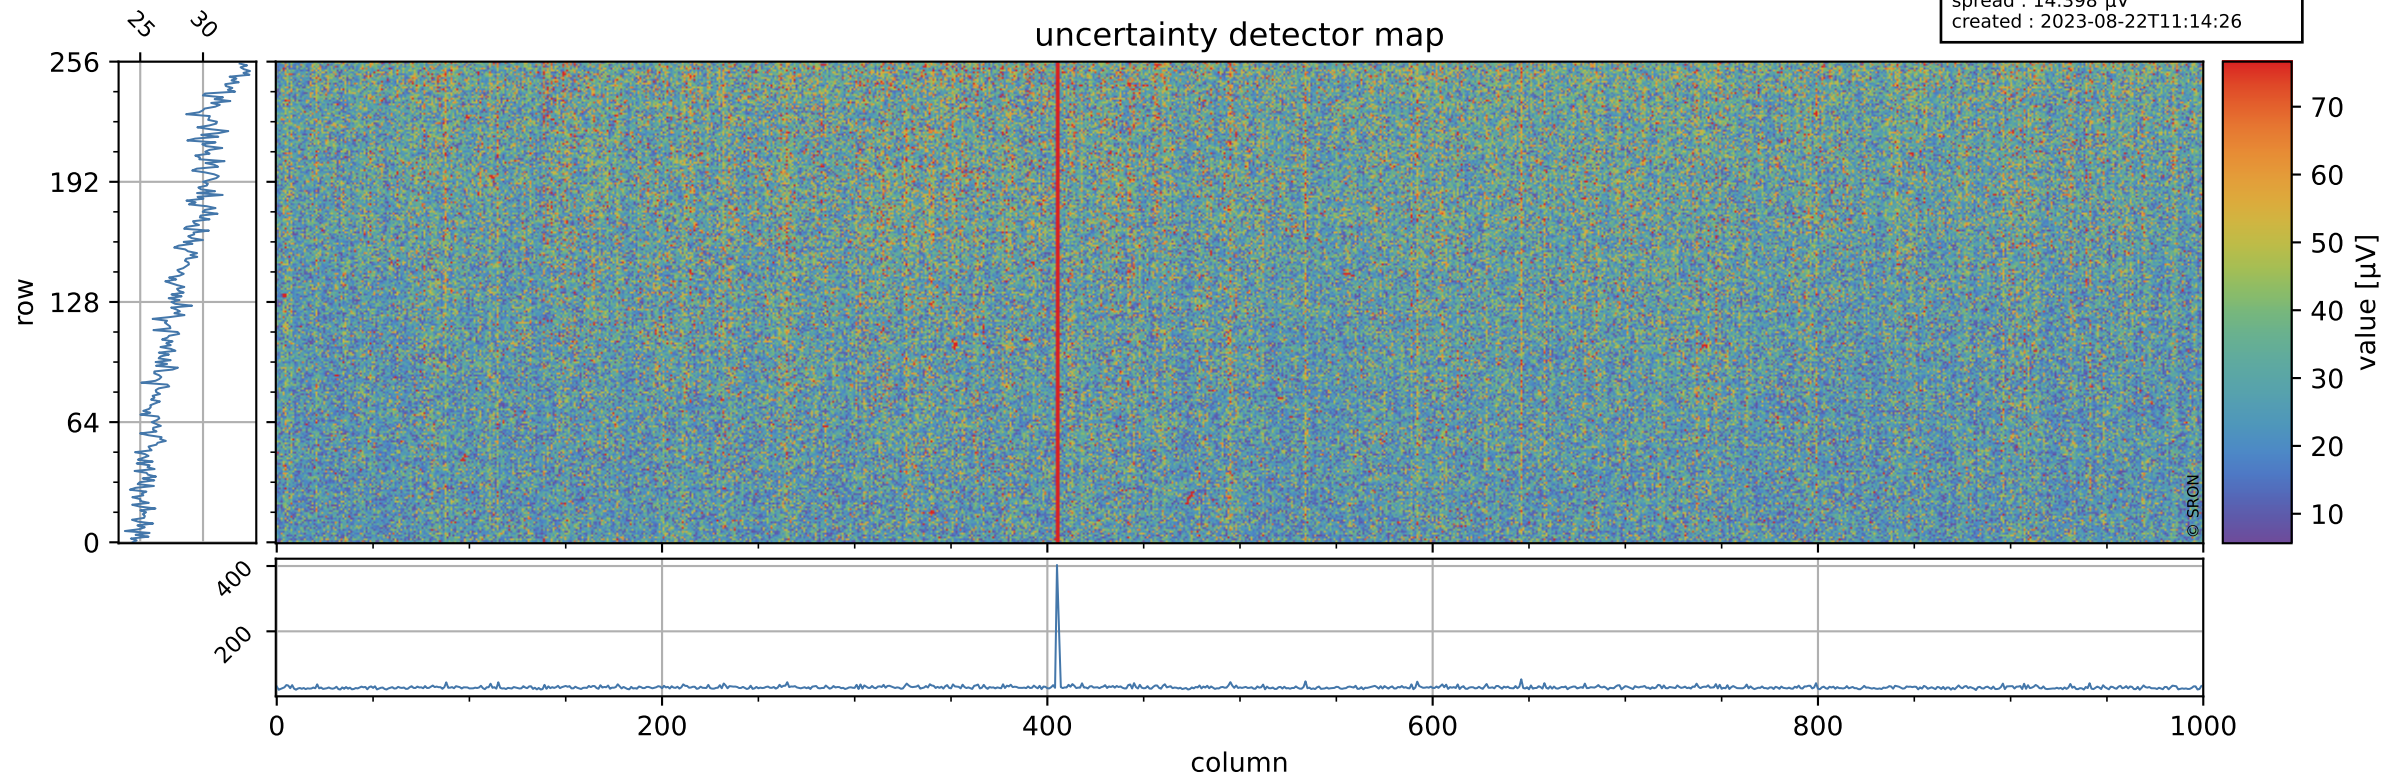

# Tropomi SWIR offset (beta nominal)

orbits : 20 in [23032, 23077]  
coverage : 2022-03-24 / 2022-03-27  
median : 0.52597 V  
spread : 0.035908 V  
created : 2023-08-22T11:14:26

## value detector map

# Tropomi SWIR offset (beta nominal)

orbits : 20 in [23032, 23077]  
coverage : 2022-03-24 / 2022-03-27  
median : 28.405  $\mu\text{V}$   
spread : 14.398  $\mu\text{V}$   
created : 2023-08-22T11:14:26

# Tropomi SWIR offset (beta nominal) ground-tracks of Sentinel-5P

orbits : 20 in [23032, 23077]  
coverage : 2022-03-24 / 2022-03-27  
created : 2023-08-22T11:14:27