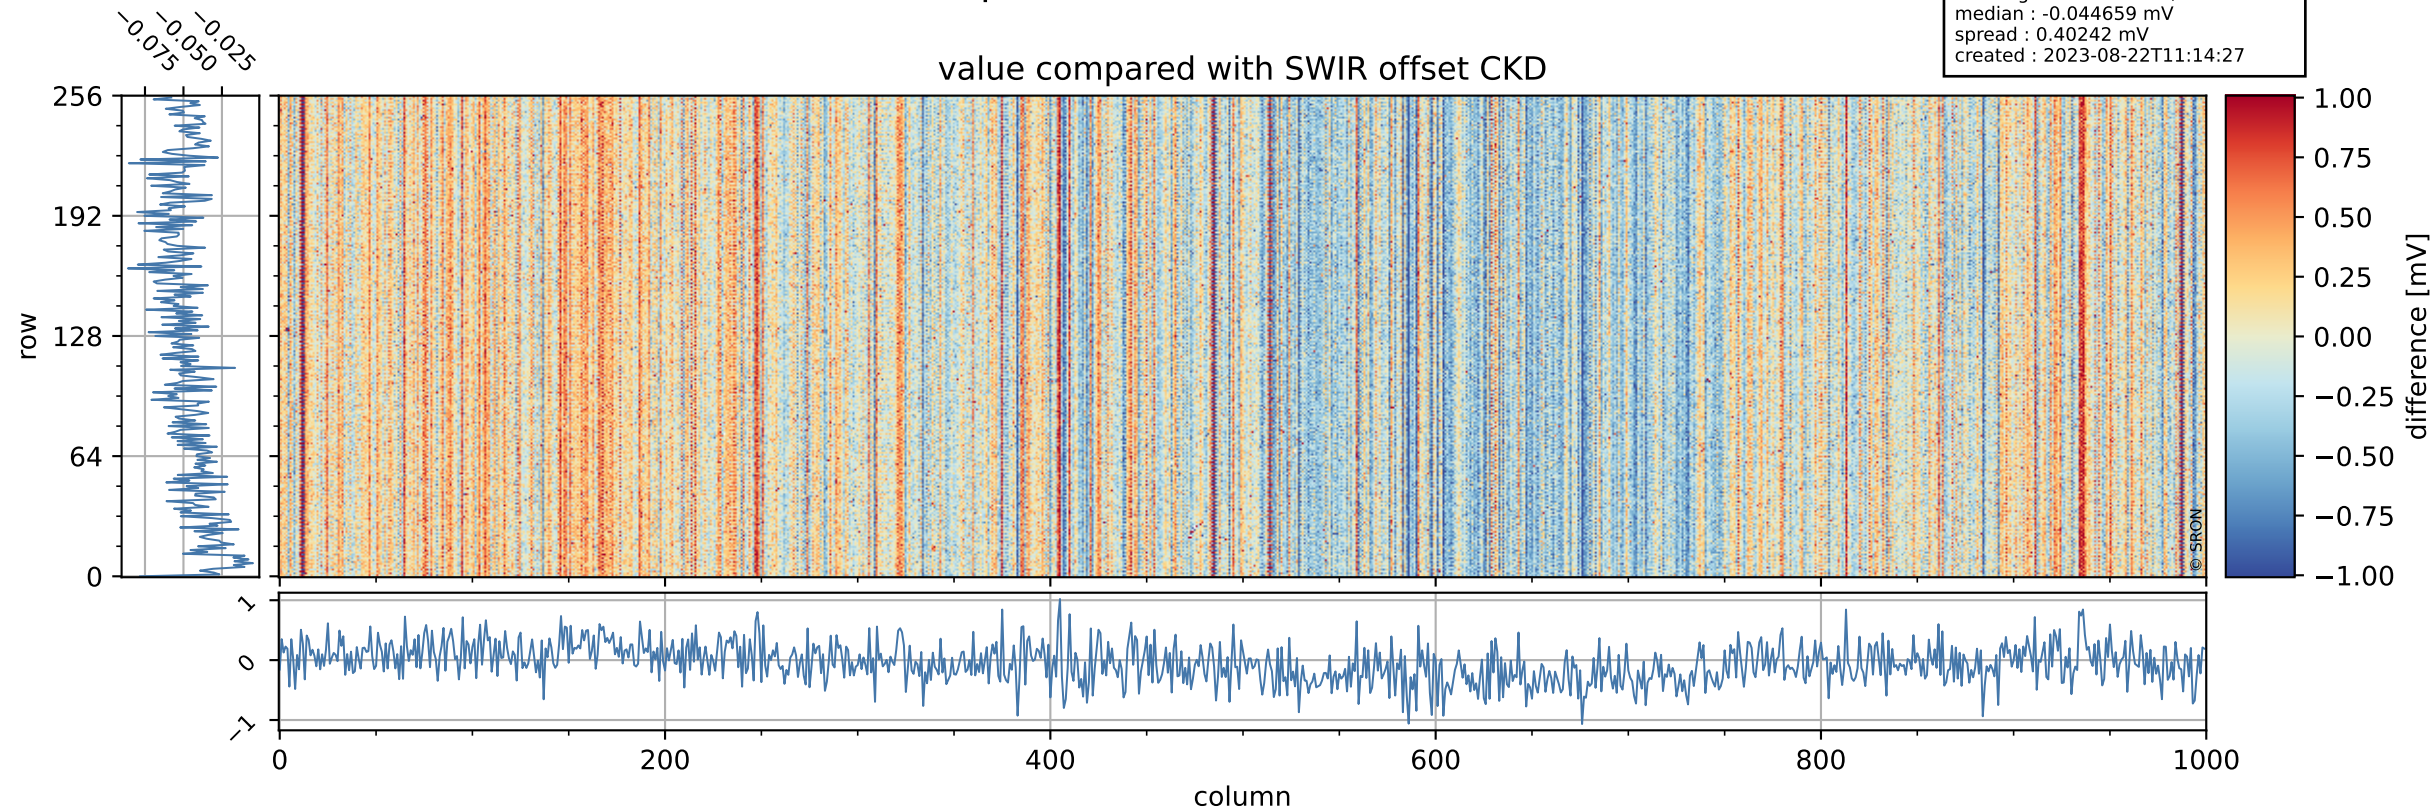

## value detector map

# Tropomi SWIR offset (beta nominal)

orbits : 20 in [23032, 23077]  
coverage : 2022-03-24 / 2022-03-27  
median : 28.405  $\mu\text{V}$   
spread : 14.398  $\mu\text{V}$   
created : 2023-08-22T11:14:26

# Tropomi SWIR offset (beta nominal)

orbits : 20 in [23032, 23077]  
coverage : 2022-03-24 / 2022-03-27  
median : -0.044659 mV  
spread : 0.40242 mV  
created : 2023-08-22T11:14:27

value compared with SWIR offset CKD

# Tropomi SWIR offset (beta nominal) ground-tracks of Sentinel-5P

orbits : 20 in [23032, 23077]  
coverage : 2022-03-24 / 2022-03-27  
created : 2023-08-22T11:14:27