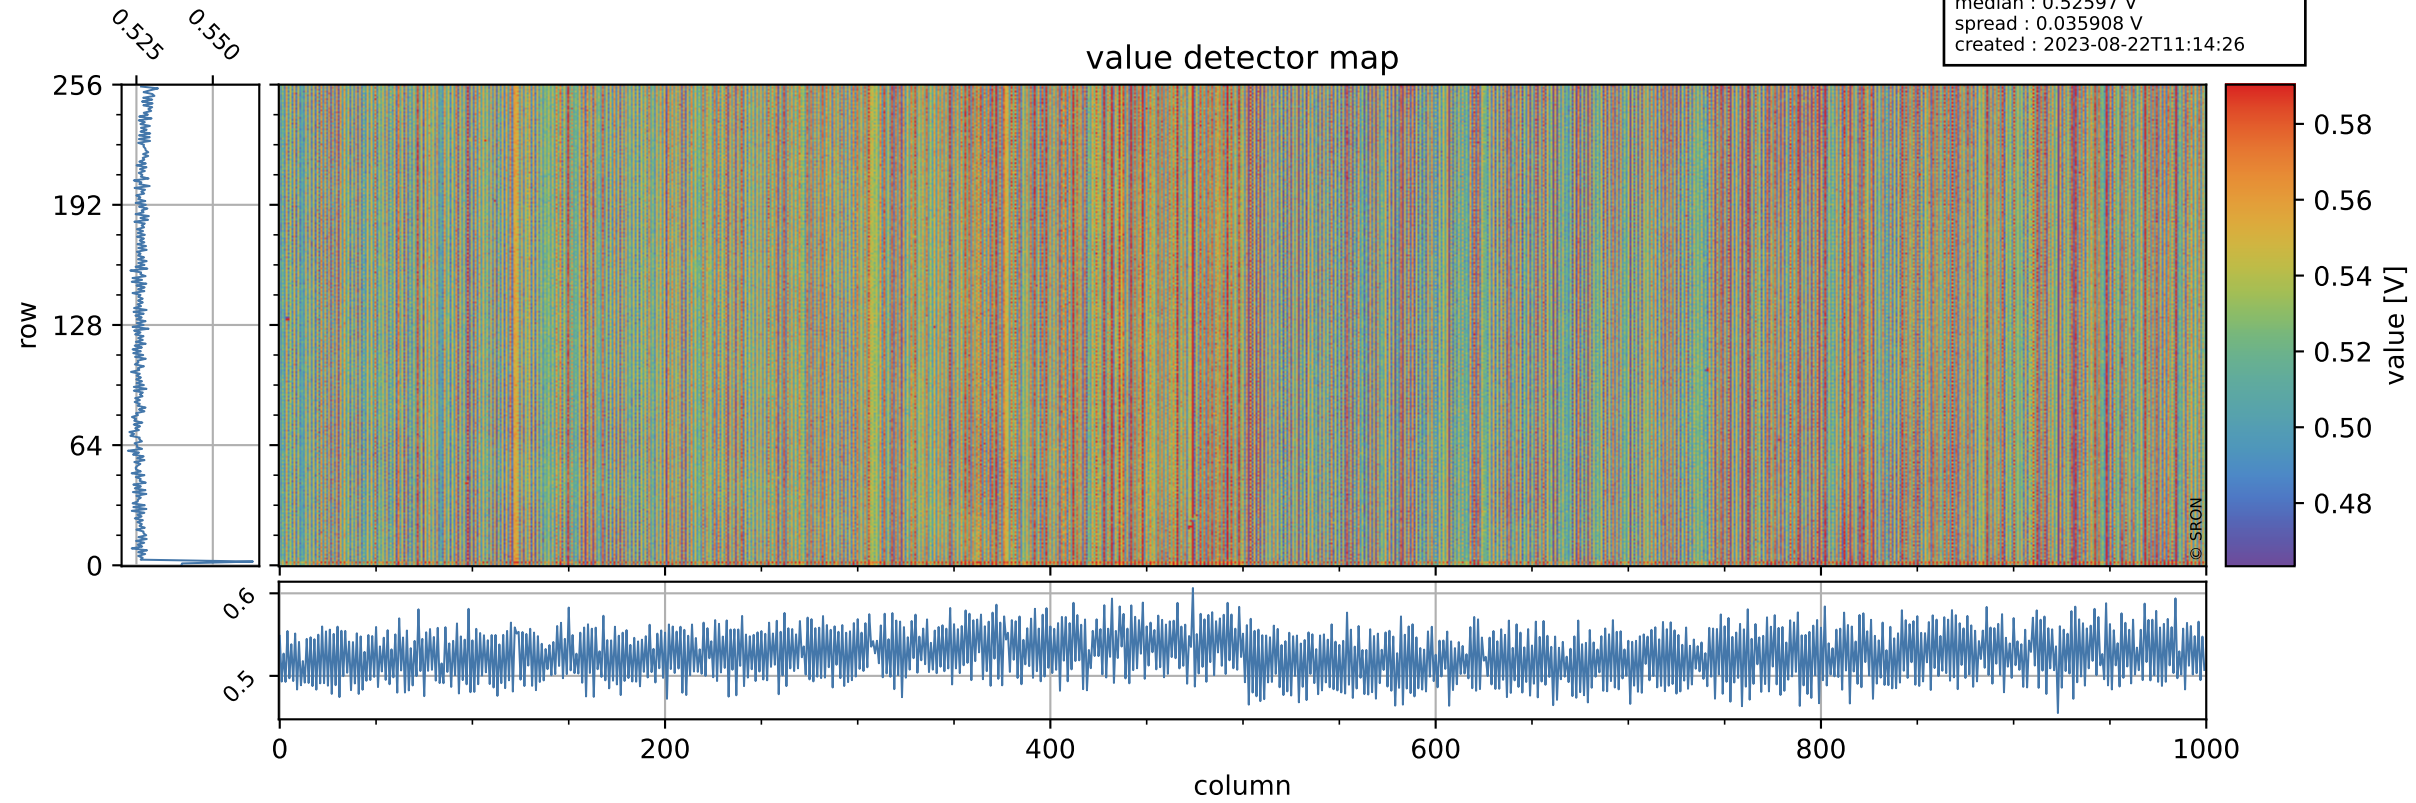

# Tropomi SWIR offset (beta nominal)

orbits : 20 in [23032, 23077]  
coverage : 2022-03-24 / 2022-03-27  
median : 0.52597 V  
spread : 0.035908 V  
created : 2023-08-22T11:14:26

## value detector map

# Tropomi SWIR offset (beta nominal)

orbits : 20 in [23032, 23077]  
coverage : 2022-03-24 / 2022-03-27  
median : 28.405  $\mu\text{V}$   
spread : 14.398  $\mu\text{V}$   
created : 2023-08-22T11:14:26

# Tropomi SWIR offset (beta nominal) ground-tracks of Sentinel-5P

orbits : 20 in [23032, 23077]  
coverage : 2022-03-24 / 2022-03-27  
created : 2023-08-22T11:14:27