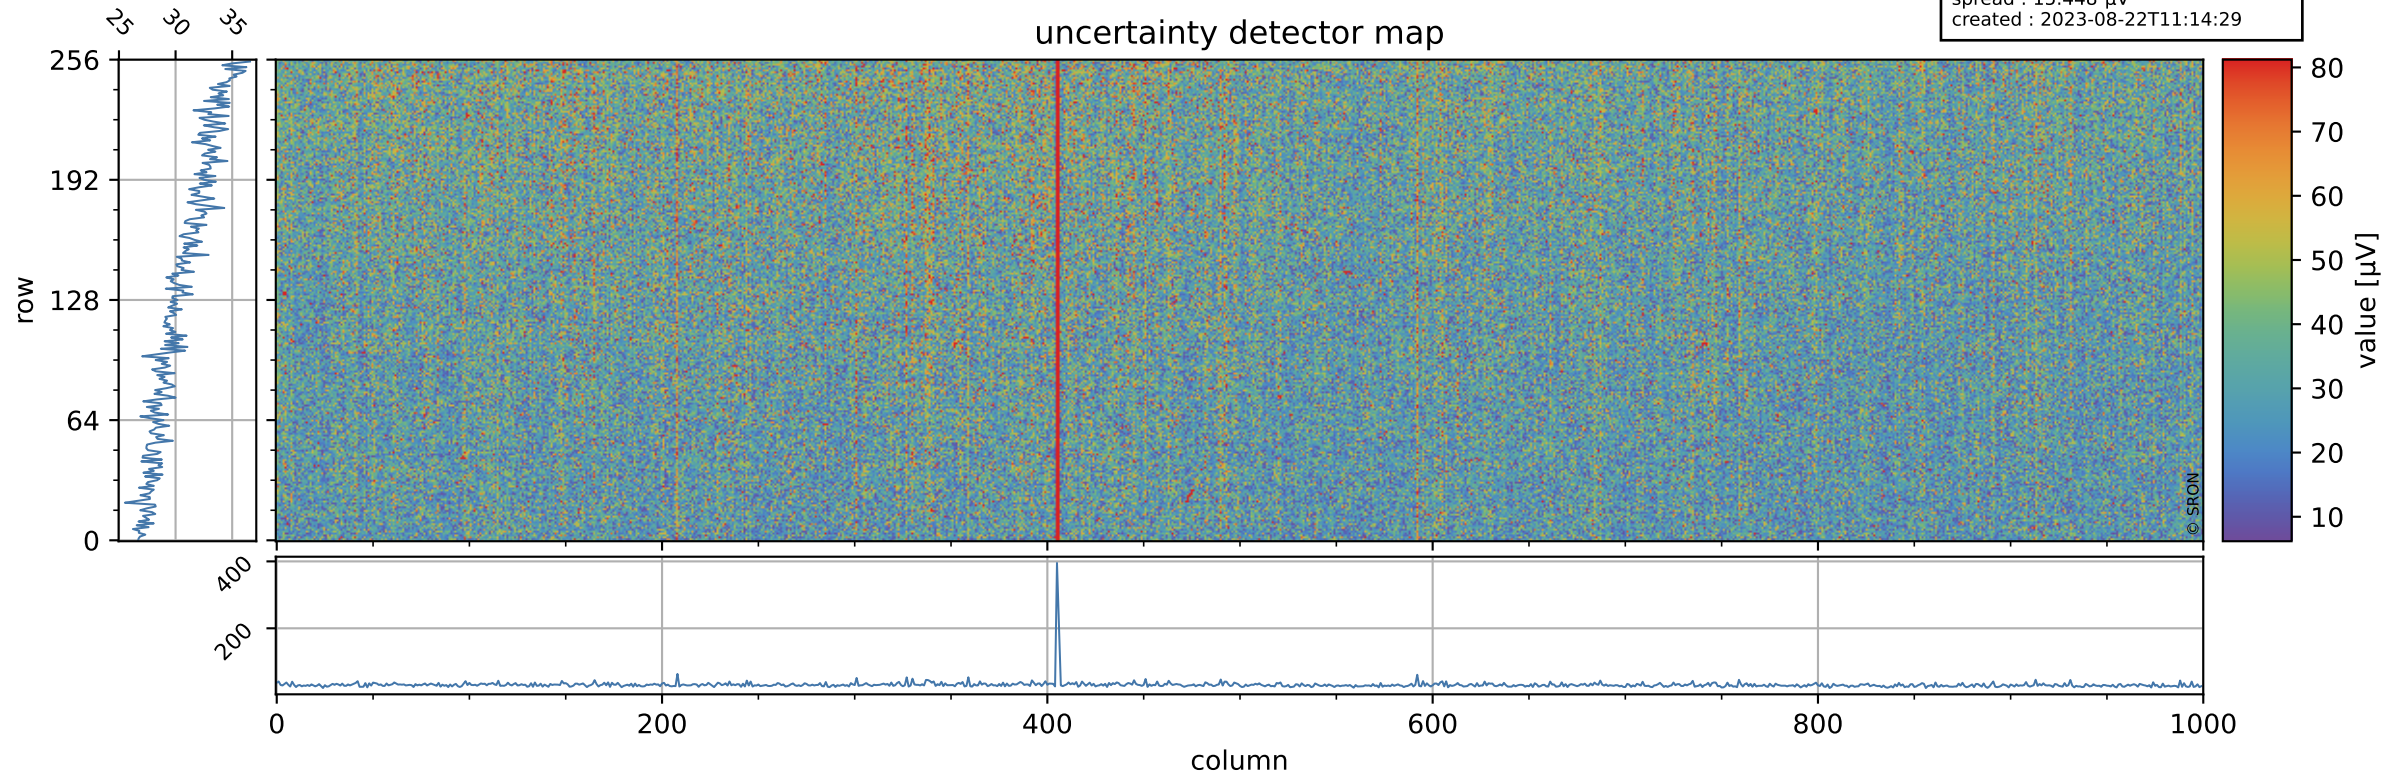

Tropomi SWIR offset (beta nominal)

orbits : 19 in [23077, 23122]
coverage : 2022-03-28 / 2022-03-31
median : 0.52594 V
spread : 0.035906 V
created : 2023-08-22T11:14:28

value detector map

Tropomi SWIR offset (beta nominal)

orbits : 19 in [23077, 23122]
coverage : 2022-03-28 / 2022-03-31
median : 30.806 μV
spread : 15.448 μV
created : 2023-08-22T11:14:29

Tropomi SWIR offset (beta nominal)

orbits : 19 in [23077, 23122]
coverage : 2022-03-28 / 2022-03-31
median : -0.072288 mV
spread : 0.40402 mV
created : 2023-08-22T11:14:29

value compared with SWIR offset CKD

Tropomi SWIR offset (beta nominal) ground-tracks of Sentinel-5P

orbits : 19 in [23077, 23122]
coverage : 2022-03-28 / 2022-03-31
created : 2023-08-22T11:14:29

Tropomi SWIR offset (beta nominal)

orbits : [1867, 23122]
coverage : 2018-02-20 / 2022-03-31
created : 2023-08-22T11:14:30

trend of detector median & temperatures