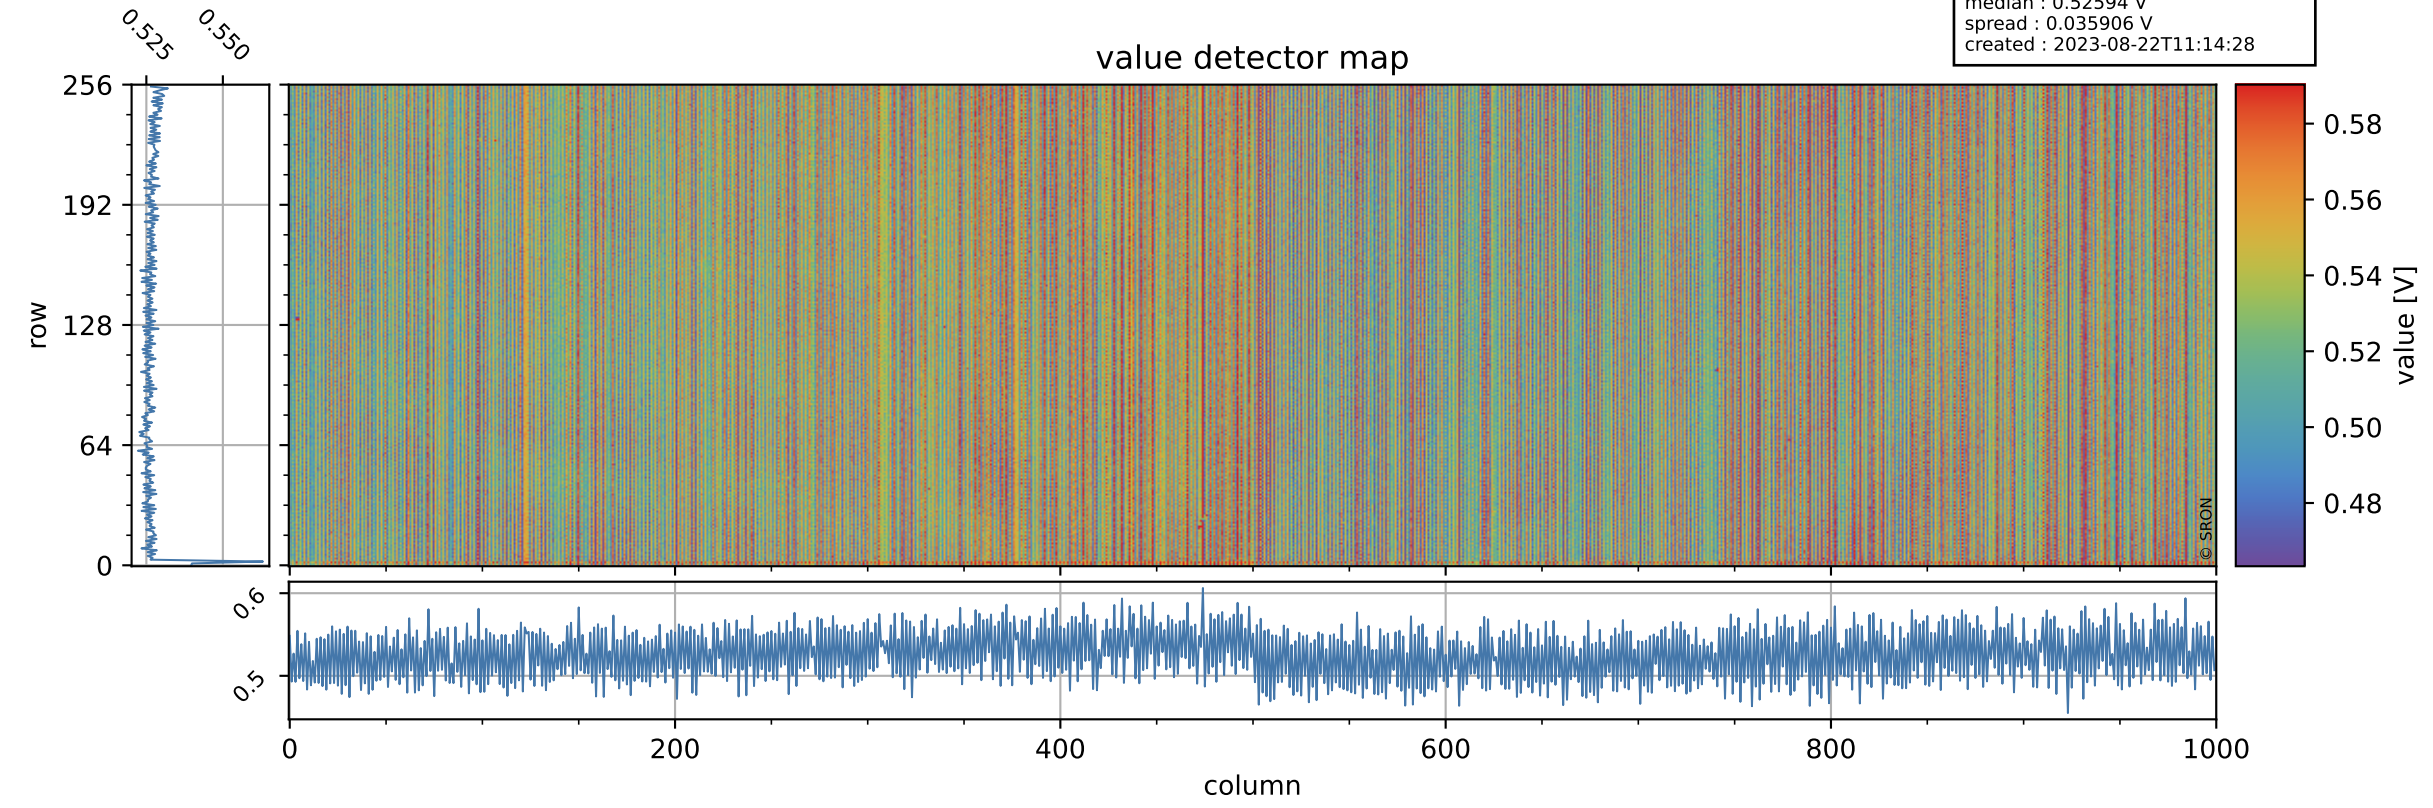

Tropomi SWIR offset (beta nominal)

orbits : 19 in [23077, 23122]
coverage : 2022-03-28 / 2022-03-31
median : 0.52594 V
spread : 0.035906 V
created : 2023-08-22T11:14:28

value detector map

Tropomi SWIR offset (beta nominal)

orbits : 19 in [23077, 23122]
coverage : 2022-03-28 / 2022-03-31
median : 30.806 μV
spread : 15.448 μV
created : 2023-08-22T11:14:29

Tropomi SWIR offset (beta nominal)

orbits : 19 in [23077, 23122]
coverage : 2022-03-28 / 2022-03-31
median : -0.072288 mV
spread : 0.40402 mV
created : 2023-08-22T11:14:29

value compared with SWIR offset CKD

Tropomi SWIR offset (beta nominal) ground-tracks of Sentinel-5P

orbits : 19 in [23077, 23122]
coverage : 2022-03-28 / 2022-03-31
created : 2023-08-22T11:14:29

Tropomi SWIR offset (beta nominal)

orbits : [1867, 23122]
coverage : 2018-02-20 / 2022-03-31
created : 2023-08-22T11:14:30

trend of detector median & temperatures