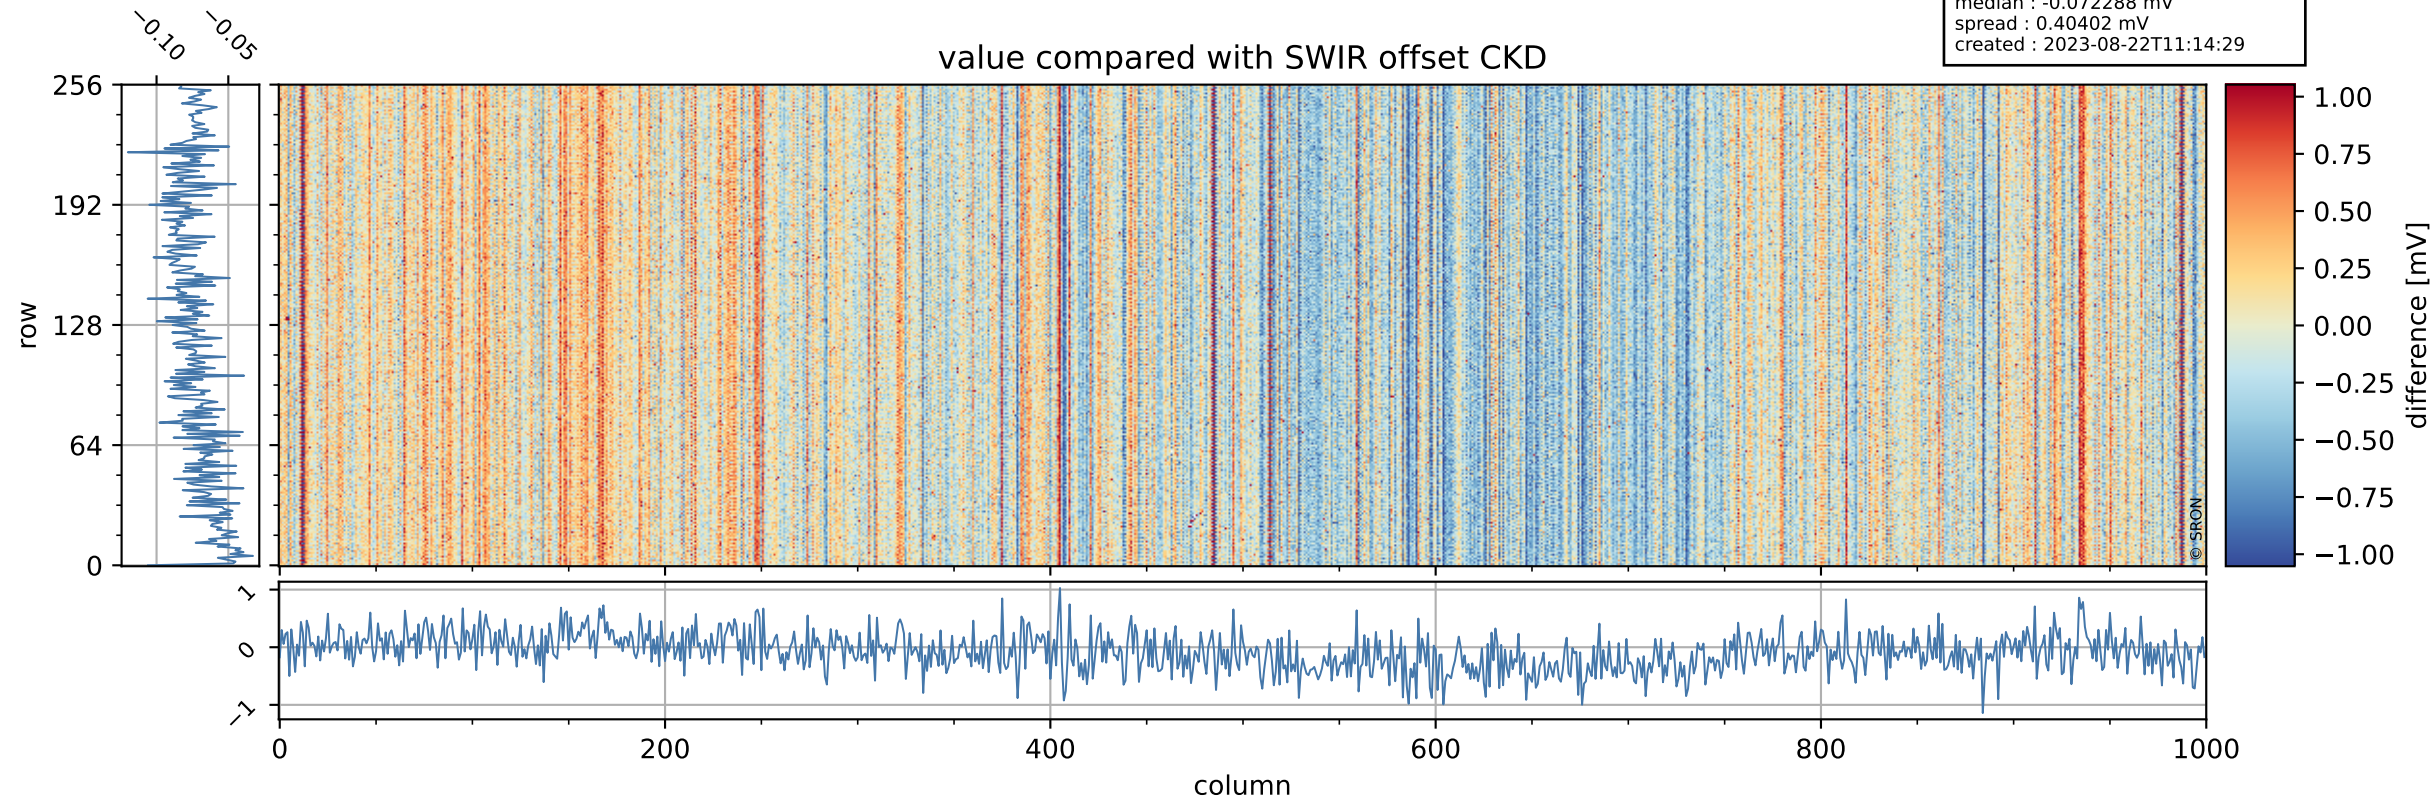

Tropomi SWIR offset (beta nominal)

orbits : 19 in [23077, 23122]
coverage : 2022-03-28 / 2022-03-31
median : 0.52594 V
spread : 0.035906 V
created : 2023-08-22T11:14:28

value detector map

Tropomi SWIR offset (beta nominal)

orbits : 19 in [23077, 23122]
coverage : 2022-03-28 / 2022-03-31
median : 30.806 μV
spread : 15.448 μV
created : 2023-08-22T11:14:29

Tropomi SWIR offset (beta nominal)

orbits : 19 in [23077, 23122]
coverage : 2022-03-28 / 2022-03-31
median : -0.072288 mV
spread : 0.40402 mV
created : 2023-08-22T11:14:29

value compared with SWIR offset CKD

Tropomi SWIR offset (beta nominal) ground-tracks of Sentinel-5P

orbits : 19 in [23077, 23122]
coverage : 2022-03-28 / 2022-03-31
created : 2023-08-22T11:14:29

Tropomi SWIR offset (beta nominal)

orbits : [1867, 23122]
coverage : 2018-02-20 / 2022-03-31
created : 2023-08-22T11:14:30

trend of detector median & temperatures