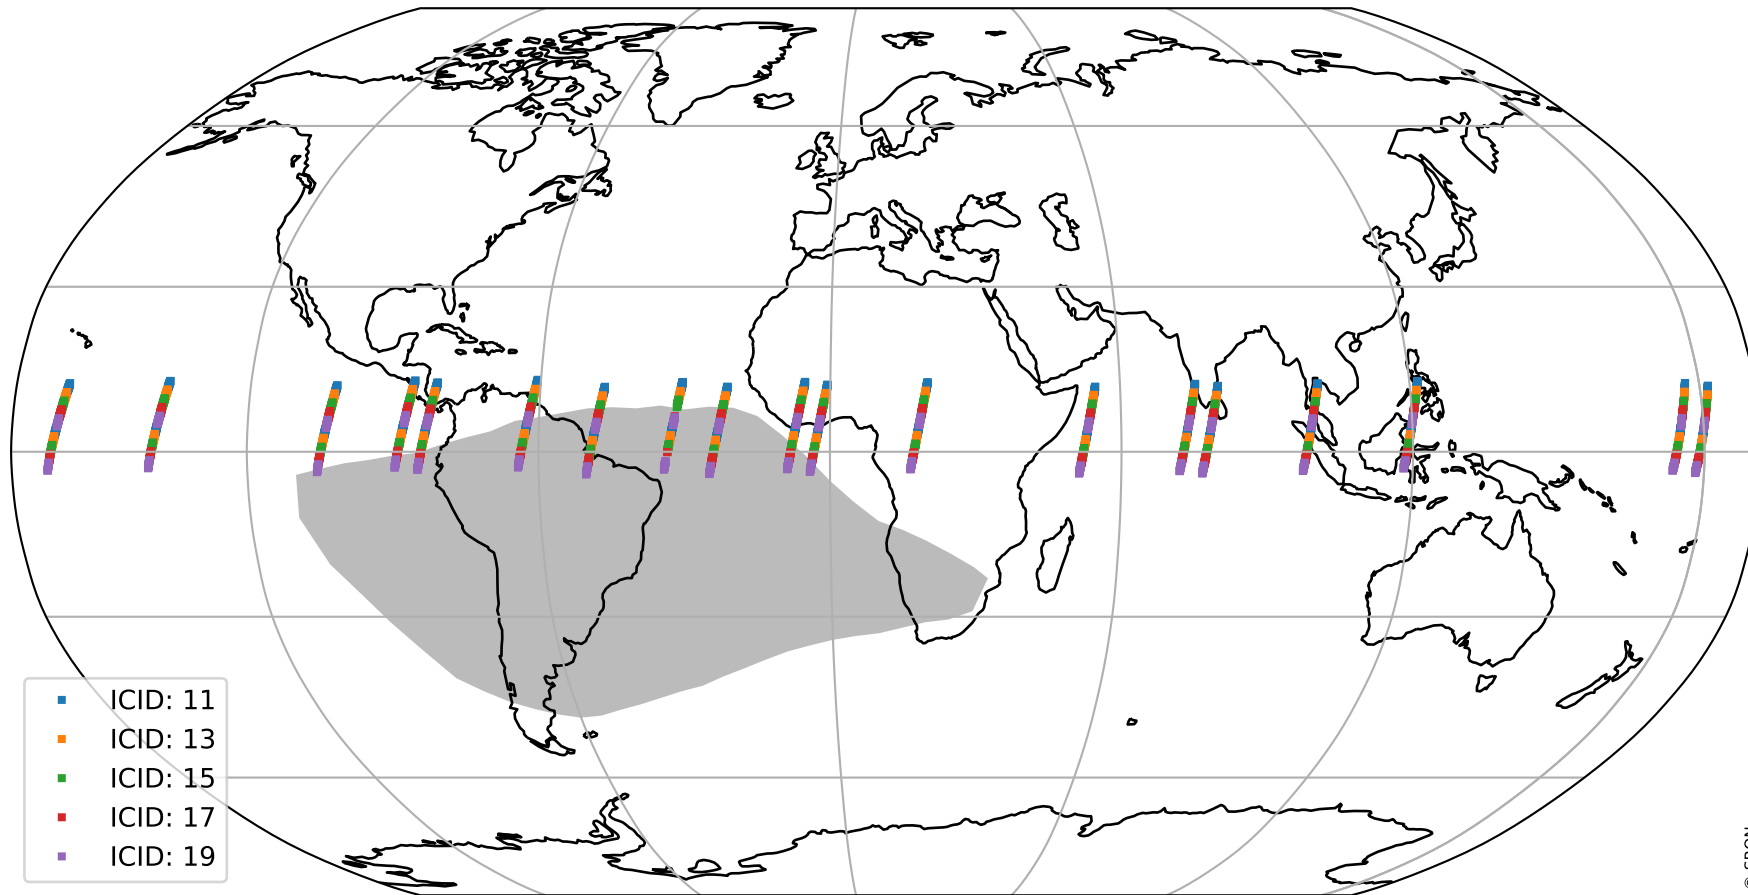

Tropomi SWIR offset (beta nominal)

orbits : 19 in [23077, 23122]
coverage : 2022-03-28 / 2022-03-31
median : 0.52594 V
spread : 0.035906 V
created : 2023-08-22T11:14:28

value detector map

Tropomi SWIR offset (beta nominal)

orbits : 19 in [23077, 23122]
coverage : 2022-03-28 / 2022-03-31
median : 30.806 μV
spread : 15.448 μV
created : 2023-08-22T11:14:29

Tropomi SWIR offset (beta nominal)

orbits : 19 in [23077, 23122]
coverage : 2022-03-28 / 2022-03-31
median : -0.072288 mV
spread : 0.40402 mV
created : 2023-08-22T11:14:29

value compared with SWIR offset CKD

Tropomi SWIR offset (beta nominal) ground-tracks of Sentinel-5P

orbits : 19 in [23077, 23122]
coverage : 2022-03-28 / 2022-03-31
created : 2023-08-22T11:14:29

Tropomi SWIR offset (beta nominal)

orbits : [1867, 23122]
coverage : 2018-02-20 / 2022-03-31
created : 2023-08-22T11:14:30

trend of detector median & temperatures