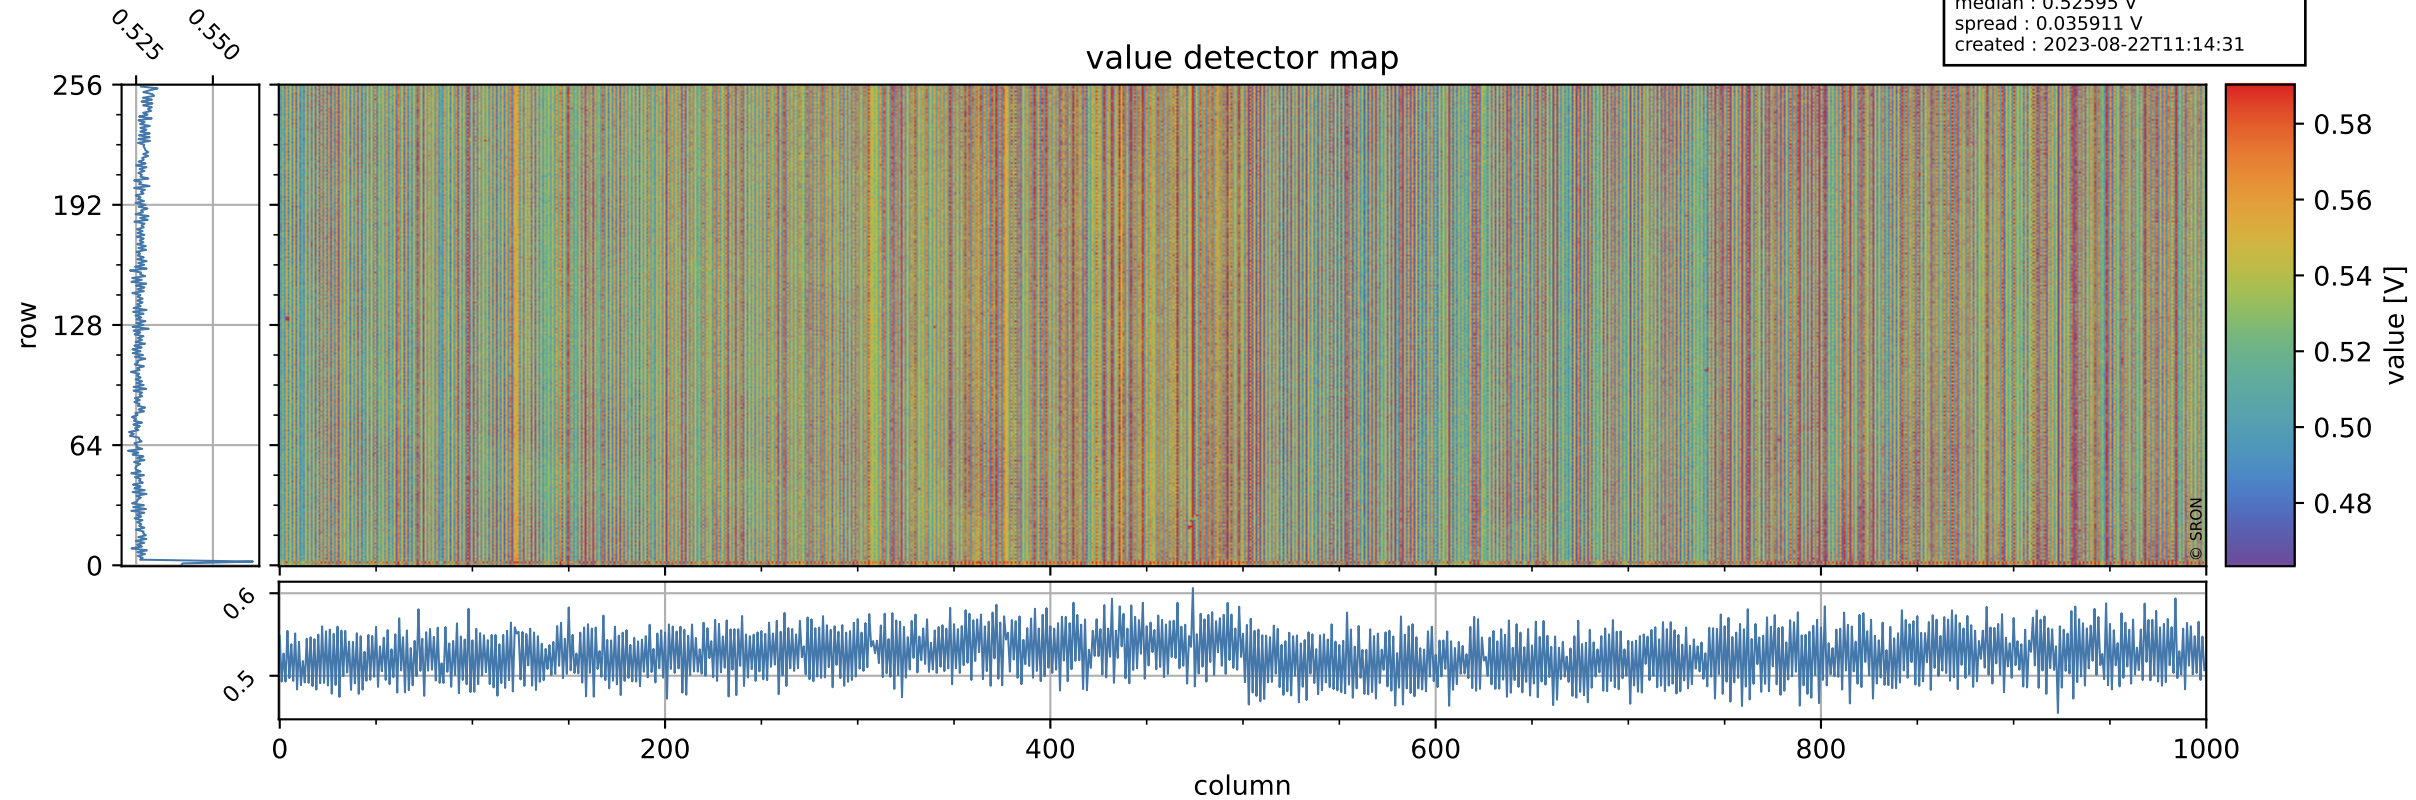

Tropomi SWIR offset (beta nominal)

orbits : 20 in [23122, 23167]
coverage : 2022-03-31 / 2022-04-03
median : 0.52595 V
spread : 0.035911 V
created : 2023-08-22T11:14:31

value detector map

Tropomi SWIR offset (beta nominal)

orbits : 20 in [23122, 23167]
coverage : 2022-03-31 / 2022-04-03
median : 30.588 μV
spread : 15.28 μV
created : 2023-08-22T11:14:31

Tropomi SWIR offset (beta nominal)

orbits : 20 in [23122, 23167]
coverage : 2022-03-31 / 2022-04-03
median : -0.05844 mV
spread : 0.40356 mV
created : 2023-08-22T11:14:31

value compared with SWIR offset CKD

Tropomi SWIR offset (beta nominal) ground-tracks of Sentinel-5P

orbits : 20 in [23122, 23167]
coverage : 2022-03-31 / 2022-04-03
created : 2023-08-22T11:14:31

Tropomi SWIR offset (beta nominal)

orbits : [1867, 23167]
coverage : 2018-02-20 / 2022-04-03
created : 2023-08-22T11:14:32

trend of detector median & temperatures