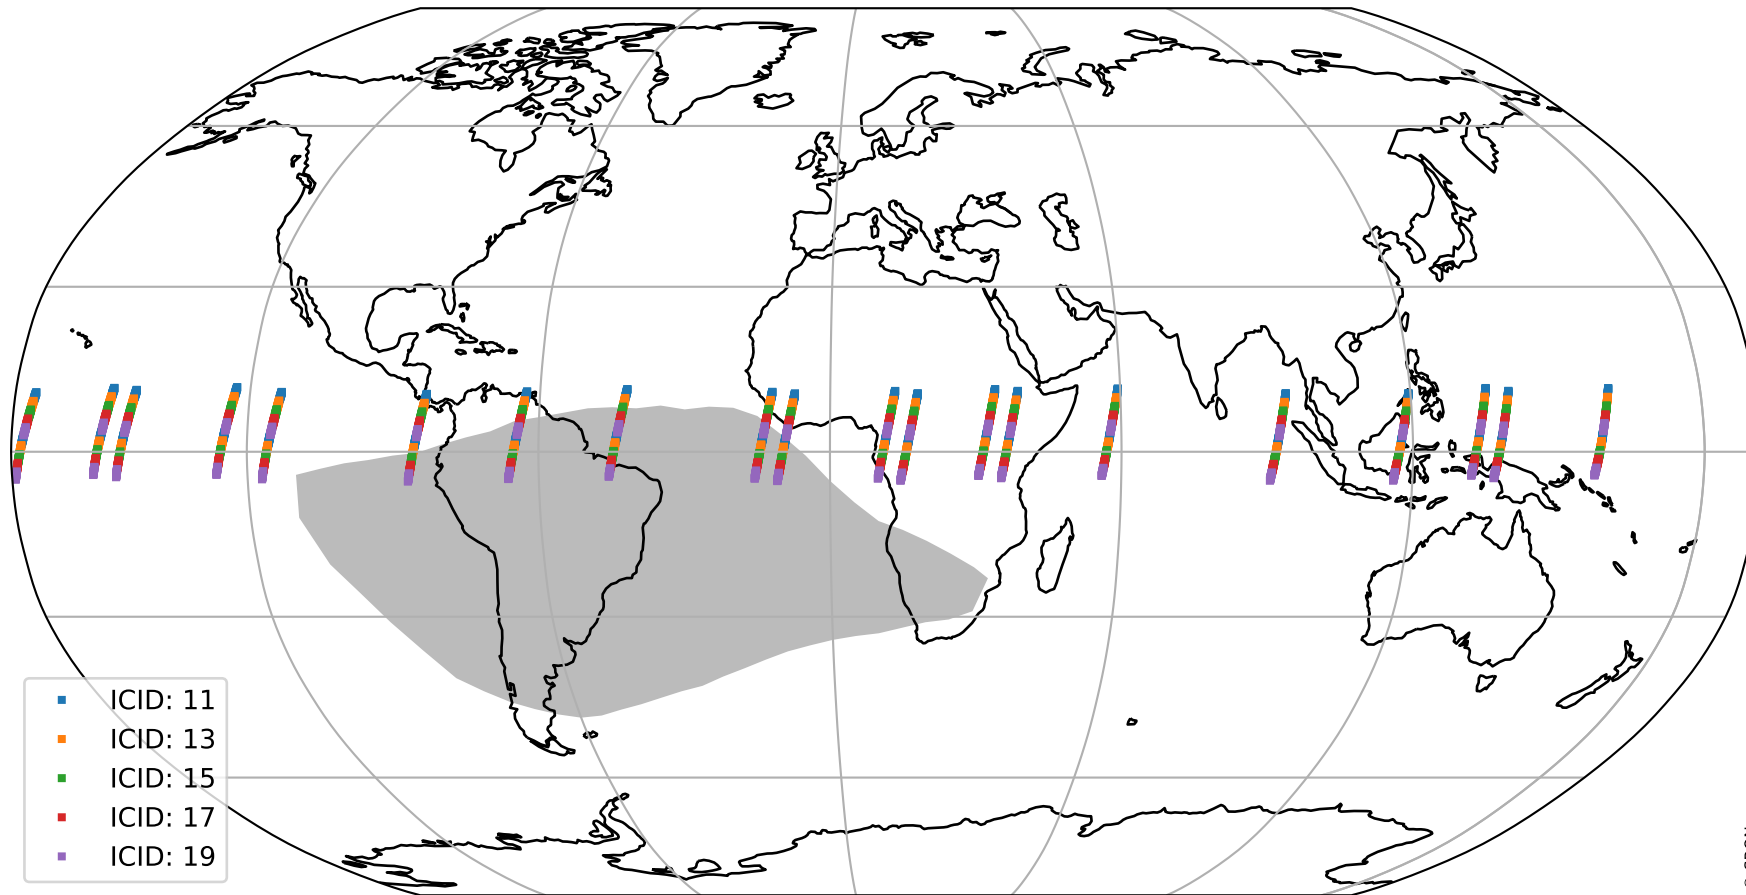

Tropomi SWIR offset (beta nominal)

orbits : 20 in [23122, 23167]
coverage : 2022-03-31 / 2022-04-03
median : 0.52595 V
spread : 0.035911 V
created : 2023-08-22T11:14:31

value detector map

Tropomi SWIR offset (beta nominal)

orbits : 20 in [23122, 23167]
coverage : 2022-03-31 / 2022-04-03
median : 30.588 μV
spread : 15.28 μV
created : 2023-08-22T11:14:31

Tropomi SWIR offset (beta nominal)

orbits : 20 in [23122, 23167]
coverage : 2022-03-31 / 2022-04-03
median : -0.05844 mV
spread : 0.40356 mV
created : 2023-08-22T11:14:31

value compared with SWIR offset CKD

Tropomi SWIR offset (beta nominal) ground-tracks of Sentinel-5P

orbits : 20 in [23122, 23167]
coverage : 2022-03-31 / 2022-04-03
created : 2023-08-22T11:14:31

Tropomi SWIR offset (beta nominal)

orbits : [1867, 23167]
coverage : 2018-02-20 / 2022-04-03
created : 2023-08-22T11:14:32

trend of detector median & temperatures