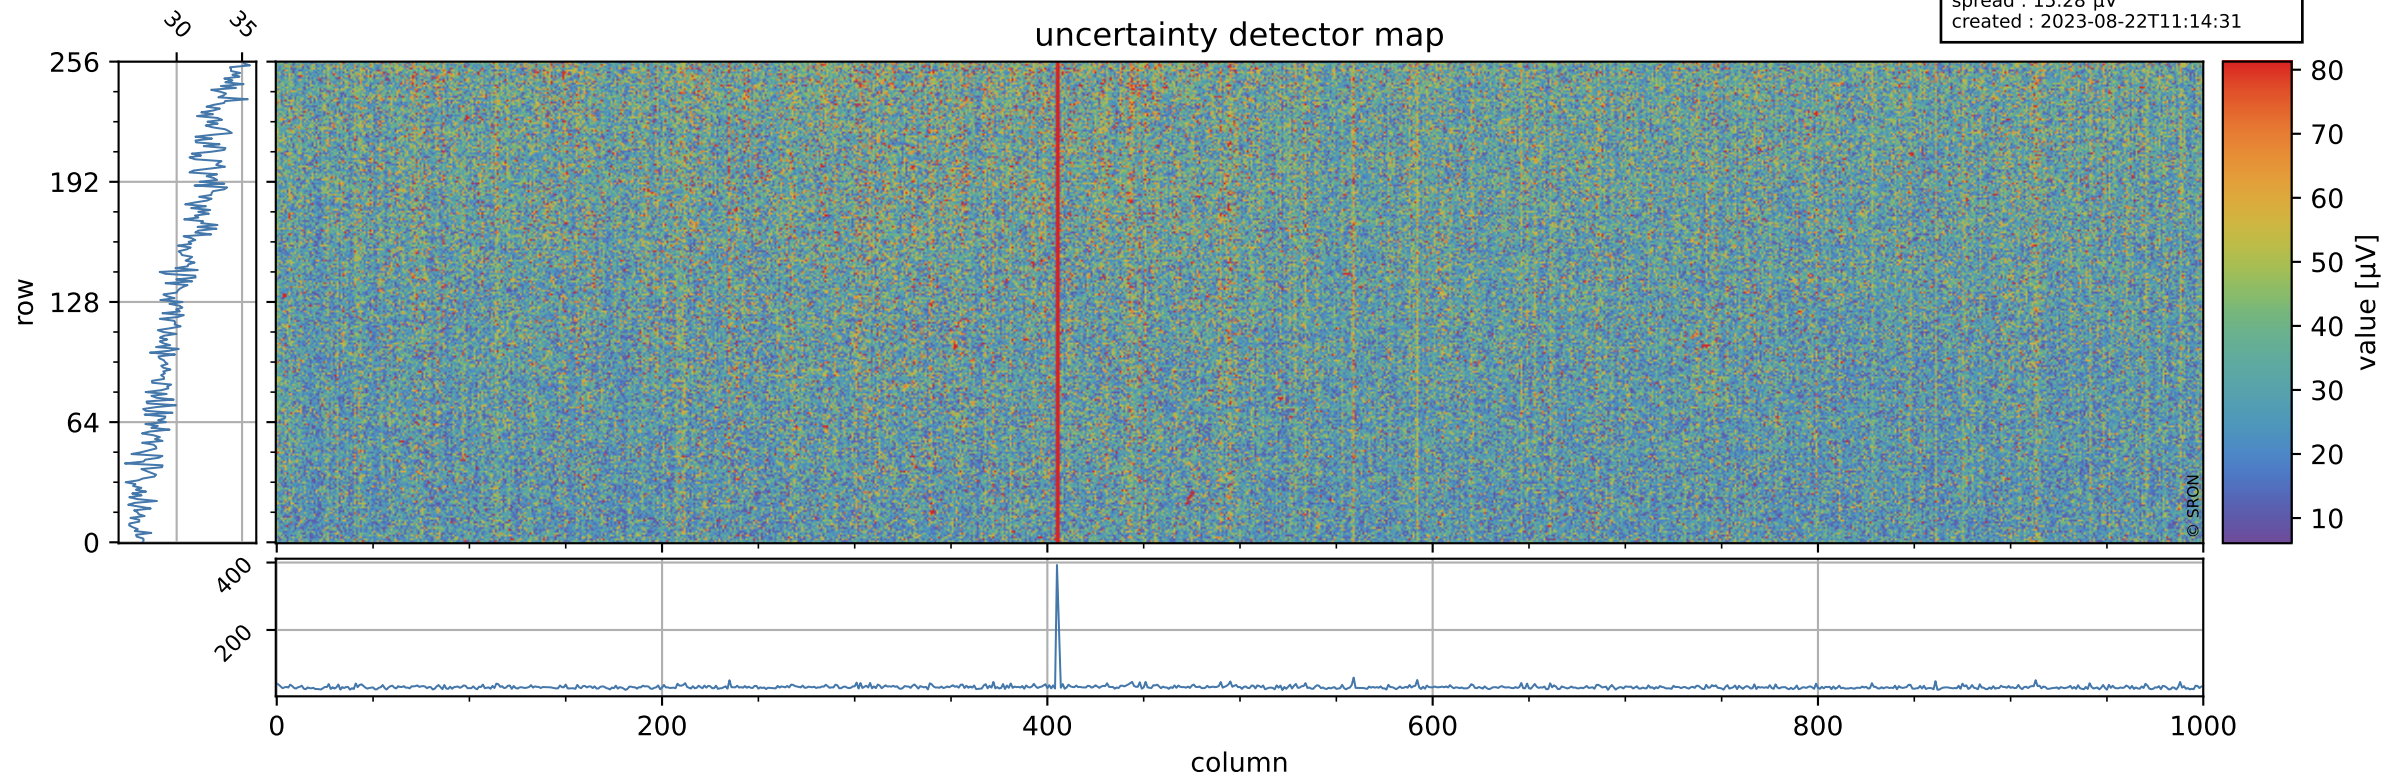

Tropomi SWIR offset (beta nominal)

orbits : 20 in [23122, 23167]
coverage : 2022-03-31 / 2022-04-03
median : 0.52595 V
spread : 0.035911 V
created : 2023-08-22T11:14:31

value detector map

Tropomi SWIR offset (beta nominal)

orbits : 20 in [23122, 23167]
coverage : 2022-03-31 / 2022-04-03
median : 30.588 μV
spread : 15.28 μV
created : 2023-08-22T11:14:31

Tropomi SWIR offset (beta nominal)

orbits : 20 in [23122, 23167]
coverage : 2022-03-31 / 2022-04-03
median : -0.05844 mV
spread : 0.40356 mV
created : 2023-08-22T11:14:31

value compared with SWIR offset CKD

Tropomi SWIR offset (beta nominal) ground-tracks of Sentinel-5P

orbits : 20 in [23122, 23167]
coverage : 2022-03-31 / 2022-04-03
created : 2023-08-22T11:14:31

Tropomi SWIR offset (beta nominal)

orbits : [1867, 23167]
coverage : 2018-02-20 / 2022-04-03
created : 2023-08-22T11:14:32

trend of detector median & temperatures