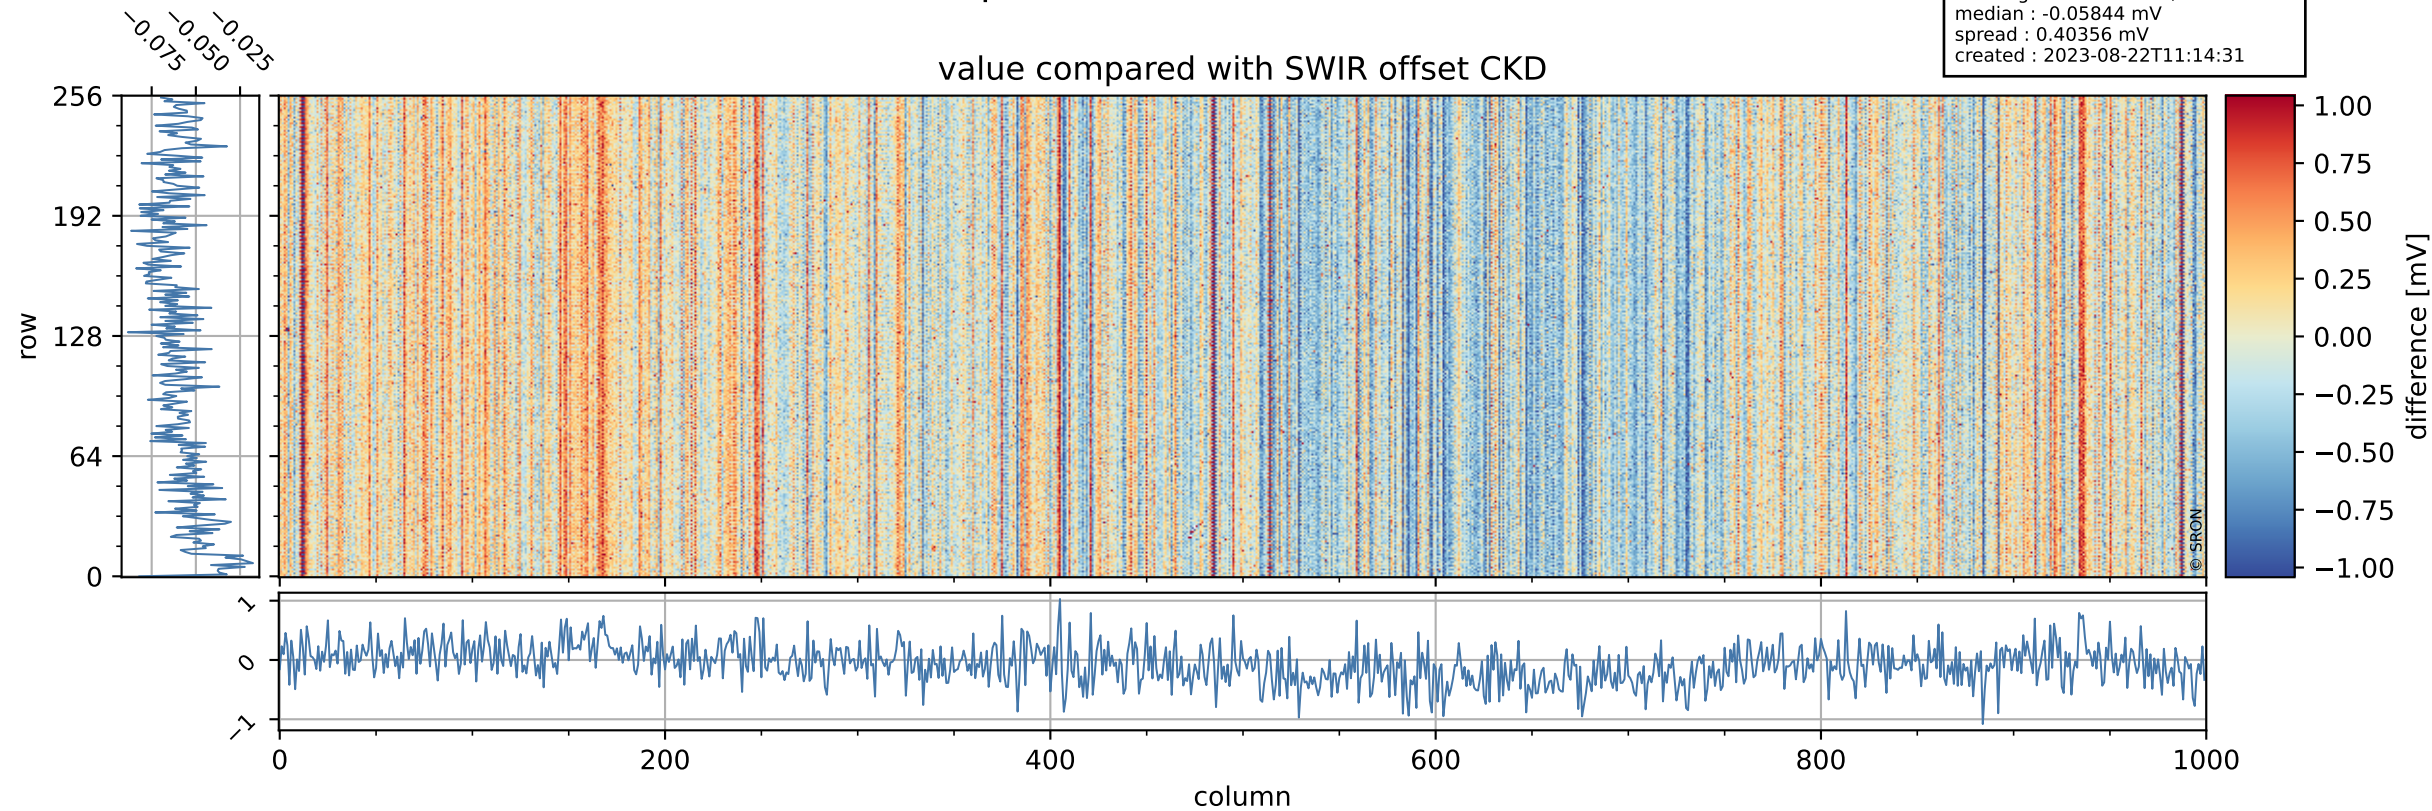

Tropomi SWIR offset (beta nominal)

orbits : 20 in [23122, 23167]
coverage : 2022-03-31 / 2022-04-03
median : 0.52595 V
spread : 0.035911 V
created : 2023-08-22T11:14:31

value detector map

Tropomi SWIR offset (beta nominal)

orbits : 20 in [23122, 23167]
coverage : 2022-03-31 / 2022-04-03
median : 30.588 μV
spread : 15.28 μV
created : 2023-08-22T11:14:31

Tropomi SWIR offset (beta nominal)

orbits : 20 in [23122, 23167]
coverage : 2022-03-31 / 2022-04-03
median : -0.05844 mV
spread : 0.40356 mV
created : 2023-08-22T11:14:31

value compared with SWIR offset CKD

Tropomi SWIR offset (beta nominal) ground-tracks of Sentinel-5P

orbits : 20 in [23122, 23167]
coverage : 2022-03-31 / 2022-04-03
created : 2023-08-22T11:14:31

Tropomi SWIR offset (beta nominal)

orbits : [1867, 23167]
coverage : 2018-02-20 / 2022-04-03
created : 2023-08-22T11:14:32

trend of detector median & temperatures