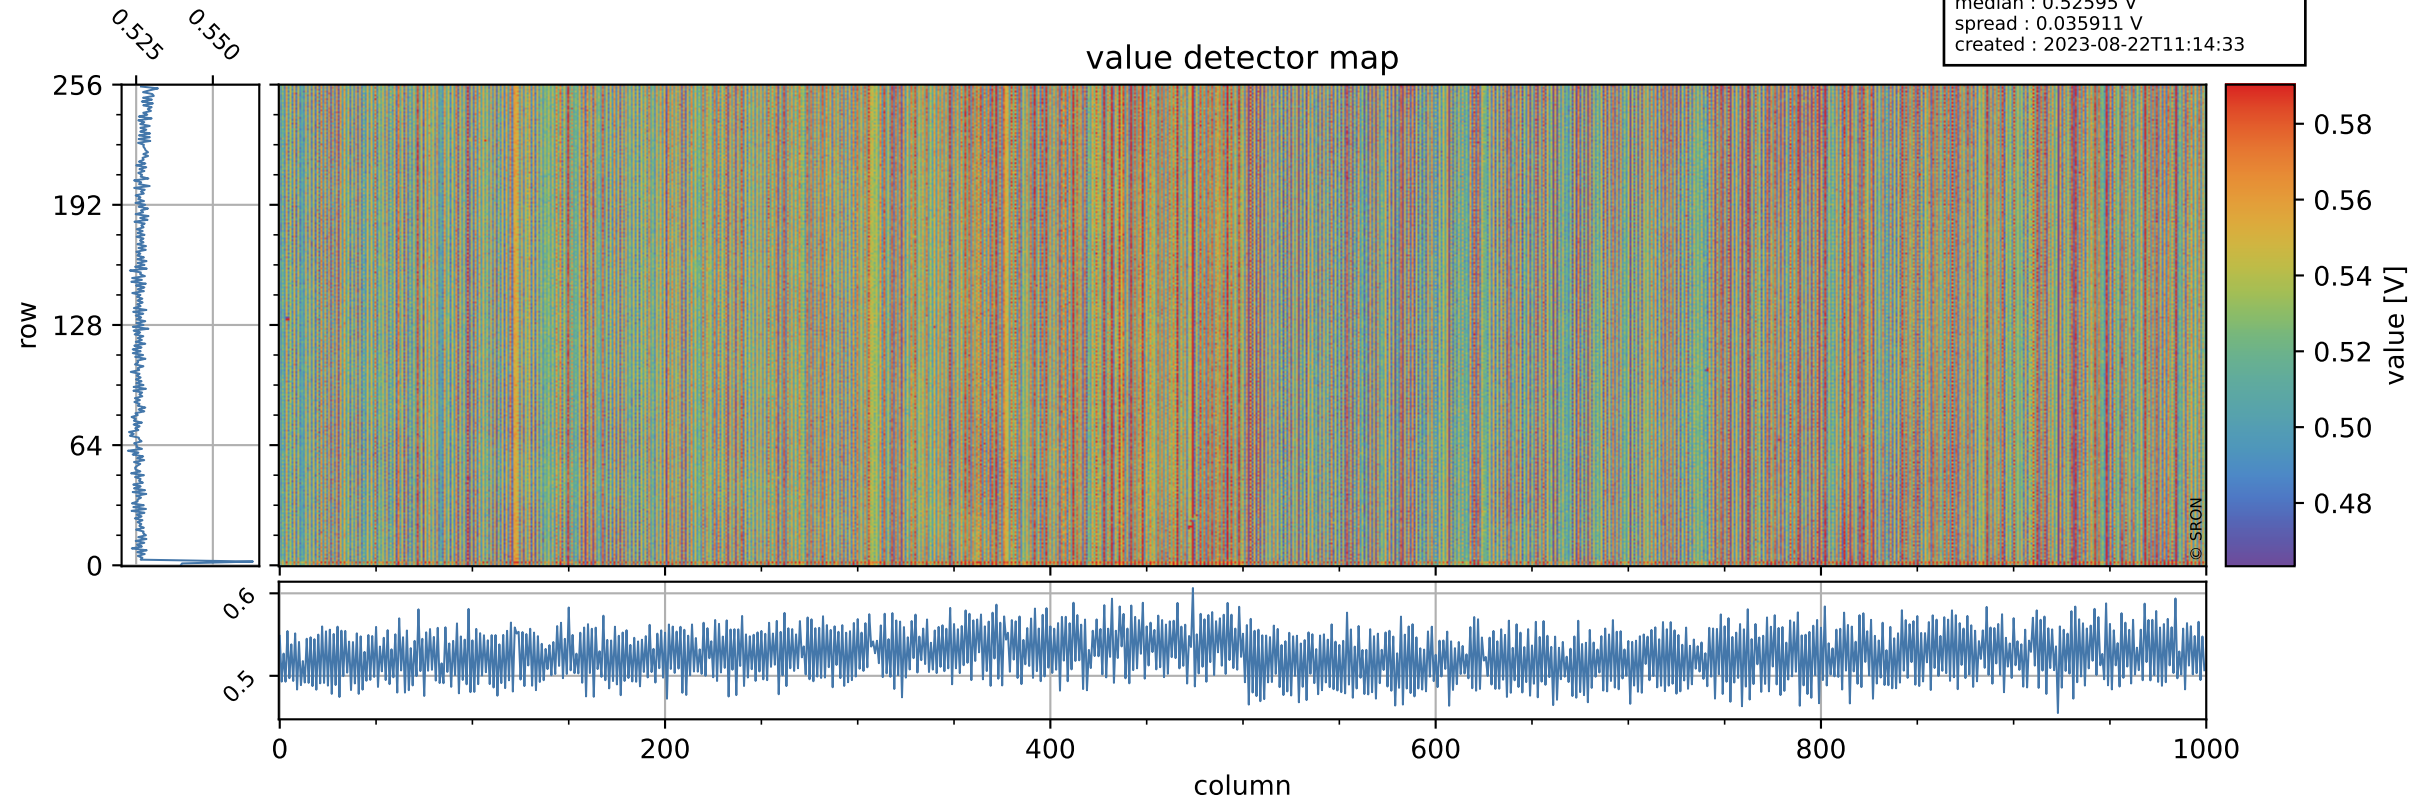

# Tropomi SWIR offset (beta nominal)

orbits : 18 in [23167, 23212]  
coverage : 2022-04-03 / 2022-04-06  
median : 0.52595 V  
spread : 0.035911 V  
created : 2023-08-22T11:14:33

## value detector map

# Tropomi SWIR offset (beta nominal)

orbits : 18 in [23167, 23212]  
coverage : 2022-04-03 / 2022-04-06  
median : 33.499  $\mu\text{V}$   
spread : 15.941  $\mu\text{V}$   
created : 2023-08-22T11:14:33

# Tropomi SWIR offset (beta nominal) ground-tracks of Sentinel-5P

orbits : 18 in [23167, 23212]  
coverage : 2022-04-03 / 2022-04-06  
created : 2023-08-22T11:14:34