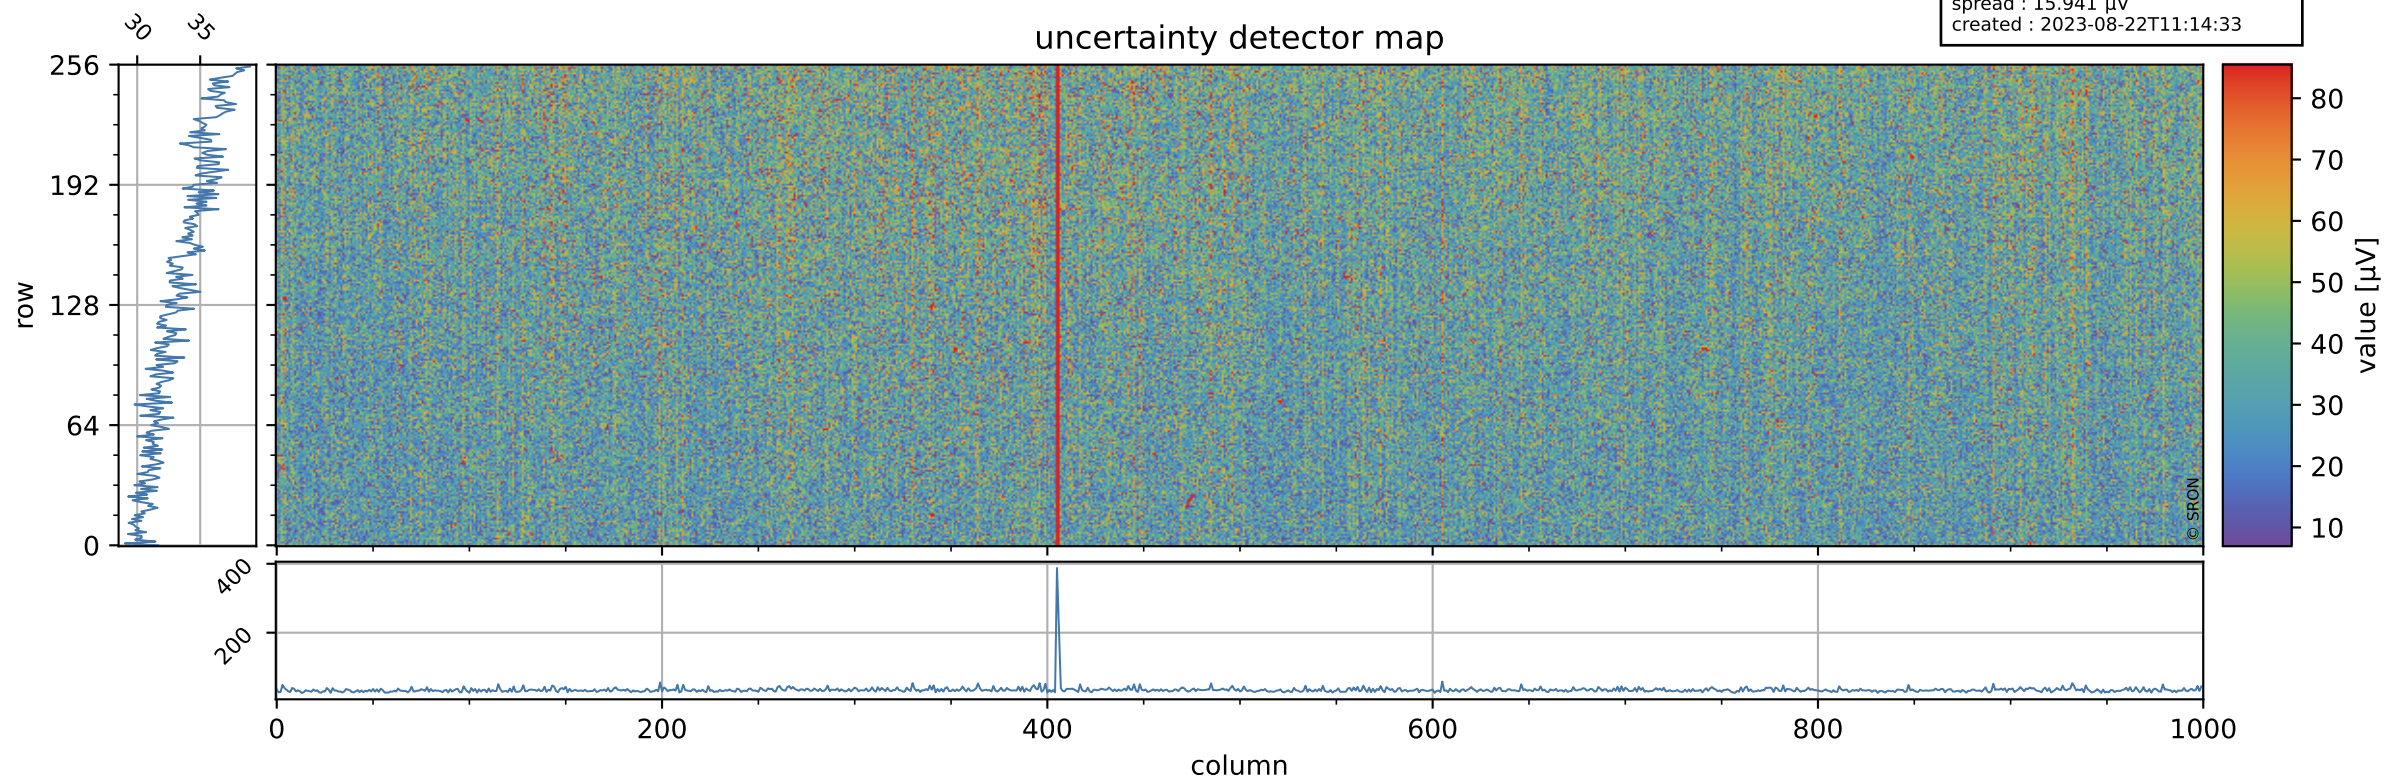

# Tropomi SWIR offset (beta nominal)

orbits : 18 in [23167, 23212]  
coverage : 2022-04-03 / 2022-04-06  
median : 0.52595 V  
spread : 0.035911 V  
created : 2023-08-22T11:14:33

## value detector map

# Tropomi SWIR offset (beta nominal)

orbits : 18 in [23167, 23212]  
coverage : 2022-04-03 / 2022-04-06  
median : 33.499  $\mu\text{V}$   
spread : 15.941  $\mu\text{V}$   
created : 2023-08-22T11:14:33

# Tropomi SWIR offset (beta nominal) ground-tracks of Sentinel-5P

orbits : 18 in [23167, 23212]  
coverage : 2022-04-03 / 2022-04-06  
created : 2023-08-22T11:14:34