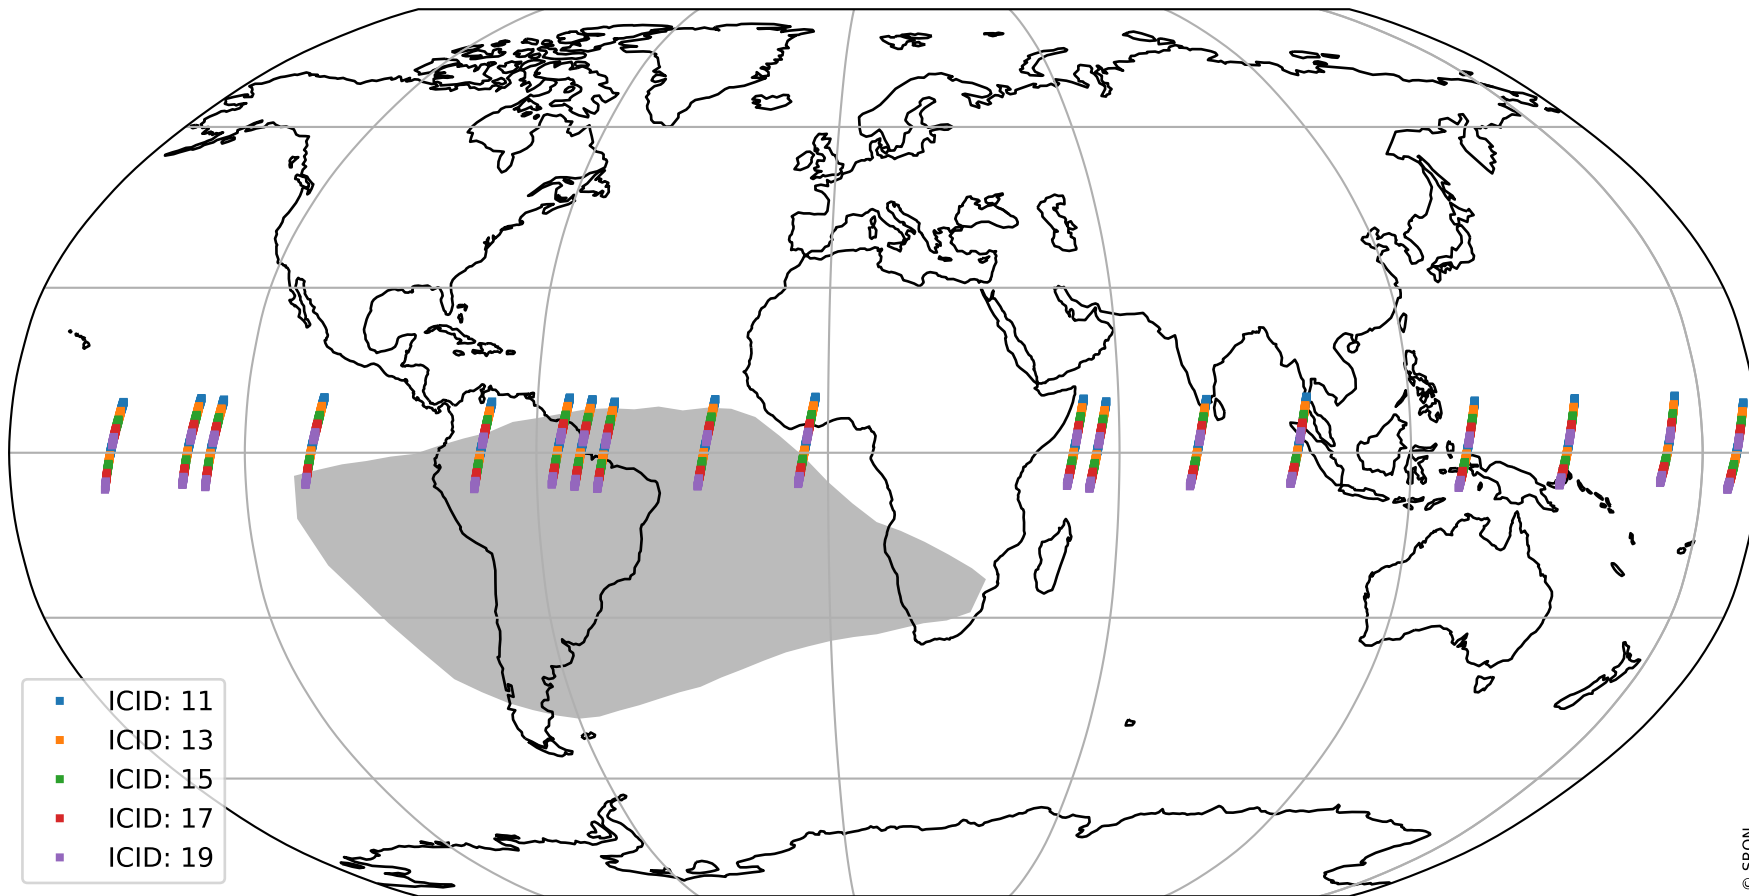

# Tropomi SWIR offset (beta nominal)

orbits : 18 in [23167, 23212]  
coverage : 2022-04-03 / 2022-04-06  
median : 33.499  $\mu\text{V}$   
spread : 15.941  $\mu\text{V}$   
created : 2023-08-22T11:14:33

# Tropomi SWIR offset (beta nominal)

orbits : 18 in [23167, 23212]  
coverage : 2022-04-03 / 2022-04-06  
median : -0.067776 mV  
spread : 0.40448 mV  
created : 2023-08-22T11:14:33

value compared with SWIR offset CKD

# Tropomi SWIR offset (beta nominal) ground-tracks of Sentinel-5P

orbits : 18 in [23167, 23212]  
coverage : 2022-04-03 / 2022-04-06  
created : 2023-08-22T11:14:34

# Tropomi SWIR offset (beta nominal)

orbits : [1867, 23212]  
coverage : 2018-02-20 / 2022-04-06  
created : 2023-08-22T11:14:34