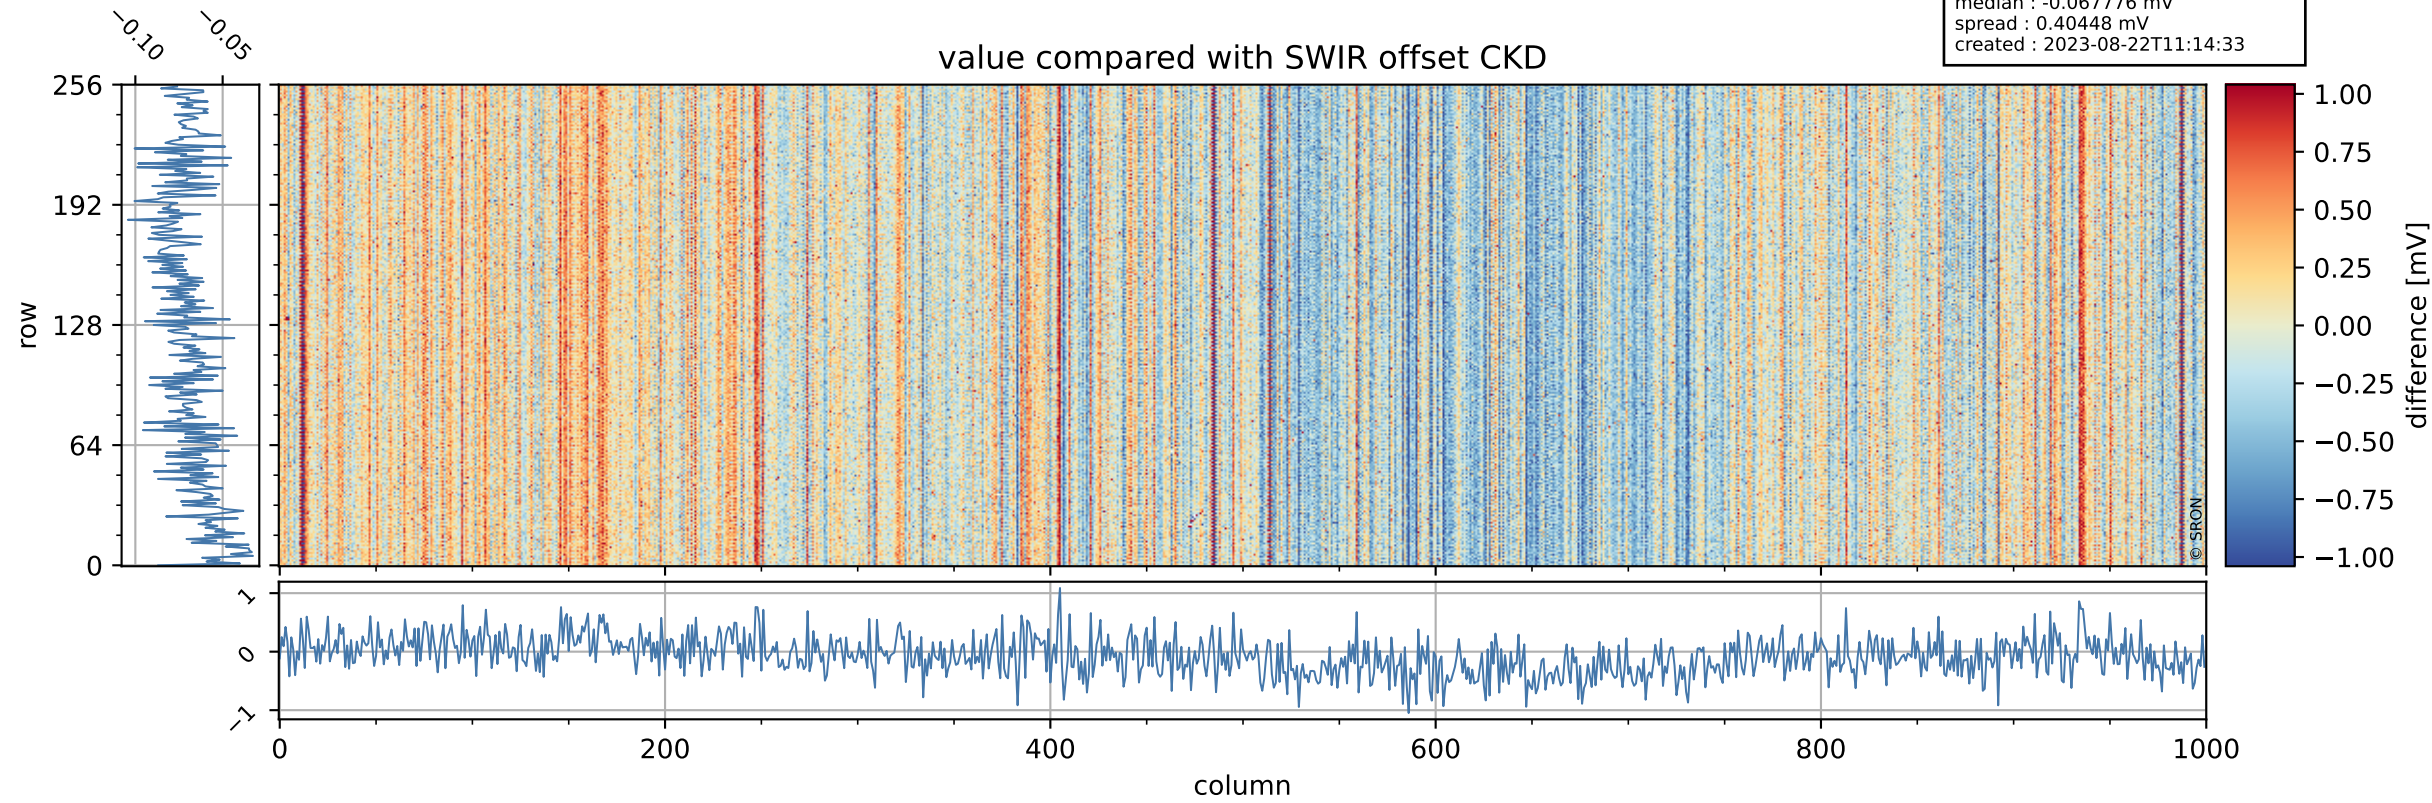

## value detector map

# Tropomi SWIR offset (beta nominal)

orbits : 18 in [23167, 23212]  
coverage : 2022-04-03 / 2022-04-06  
median : 33.499  $\mu\text{V}$   
spread : 15.941  $\mu\text{V}$   
created : 2023-08-22T11:14:33

# Tropomi SWIR offset (beta nominal)

orbits : 18 in [23167, 23212]  
coverage : 2022-04-03 / 2022-04-06  
median : -0.067776 mV  
spread : 0.40448 mV  
created : 2023-08-22T11:14:33

value compared with SWIR offset CKD

# Tropomi SWIR offset (beta nominal) ground-tracks of Sentinel-5P

orbits : 18 in [23167, 23212]  
coverage : 2022-04-03 / 2022-04-06  
created : 2023-08-22T11:14:34