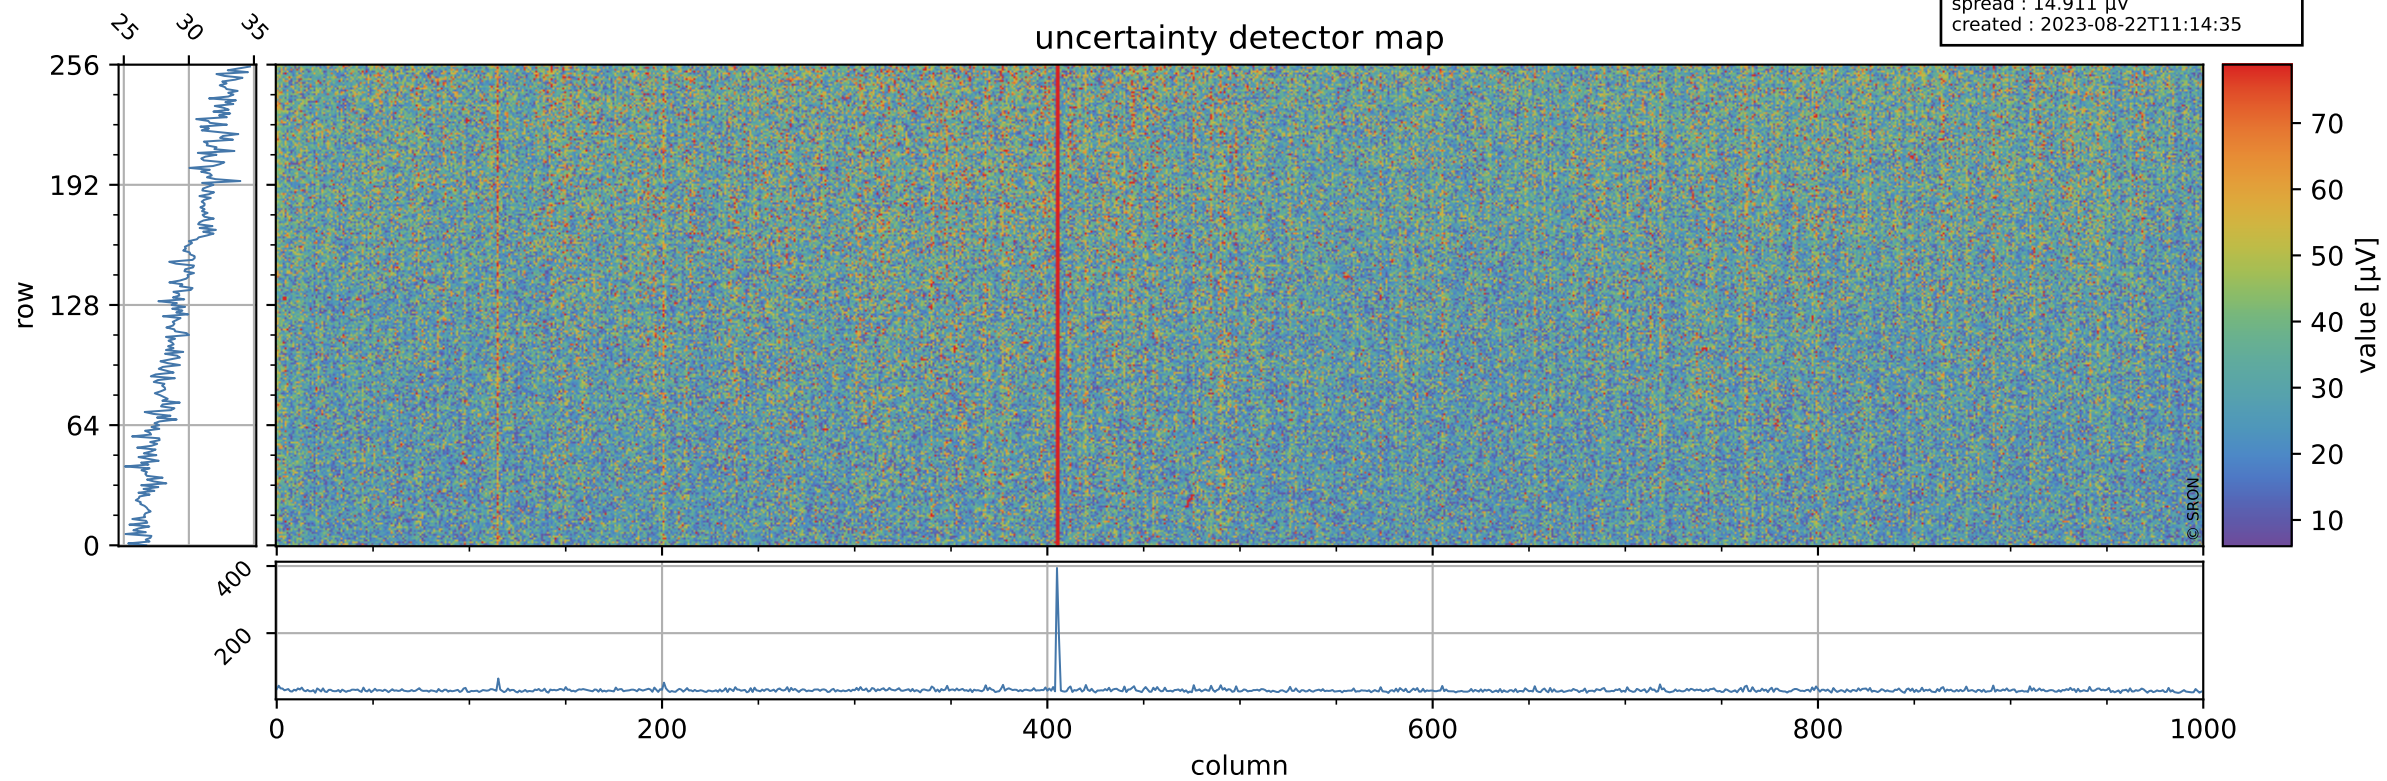

Tropomi SWIR offset (beta nominal)

orbits : 20 in [23212, 23257]
coverage : 2022-04-06 / 2022-04-09
median : 0.52593 V
spread : 0.035912 V
created : 2023-08-22T11:14:35

value detector map

Tropomi SWIR offset (beta nominal)

orbits : 20 in [23212, 23257]
coverage : 2022-04-06 / 2022-04-09
median : 29.84 μV
spread : 14.911 μV
created : 2023-08-22T11:14:35

Tropomi SWIR offset (beta nominal)

orbits : 20 in [23212, 23257]
coverage : 2022-04-06 / 2022-04-09
median : -0.081631 mV
spread : 0.40907 mV
created : 2023-08-22T11:14:36

value compared with SWIR offset CKD

Tropomi SWIR offset (beta nominal) ground-tracks of Sentinel-5P

orbits : 20 in [23212, 23257]
coverage : 2022-04-06 / 2022-04-09
created : 2023-08-22T11:14:36

Tropomi SWIR offset (beta nominal)

orbits : [1867, 23257]
coverage : 2018-02-20 / 2022-04-09
created : 2023-08-22T11:14:36

trend of detector median & temperatures