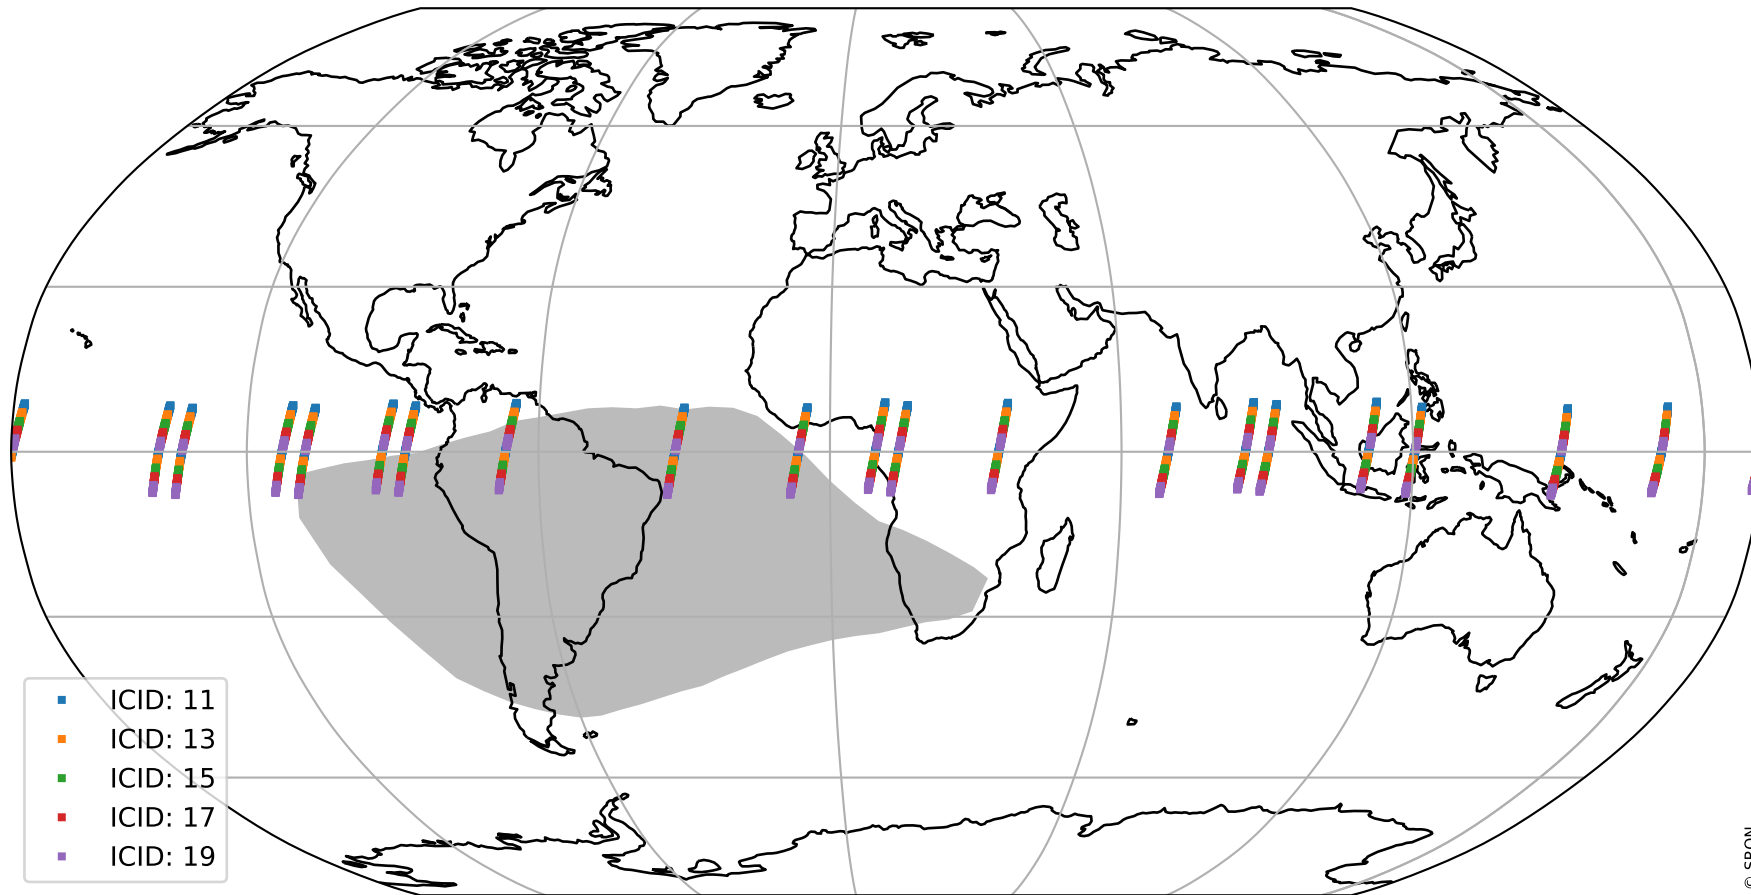

Tropomi SWIR offset (beta nominal)

orbits : 20 in [23212, 23257]
coverage : 2022-04-06 / 2022-04-09
median : 0.52593 V
spread : 0.035912 V
created : 2023-08-22T11:14:35

value detector map

Tropomi SWIR offset (beta nominal)

orbits : 20 in [23212, 23257]
coverage : 2022-04-06 / 2022-04-09
median : 29.84 μV
spread : 14.911 μV
created : 2023-08-22T11:14:35

Tropomi SWIR offset (beta nominal)

orbits : 20 in [23212, 23257]
coverage : 2022-04-06 / 2022-04-09
median : -0.081631 mV
spread : 0.40907 mV
created : 2023-08-22T11:14:36

value compared with SWIR offset CKD

Tropomi SWIR offset (beta nominal) ground-tracks of Sentinel-5P

orbits : 20 in [23212, 23257]
coverage : 2022-04-06 / 2022-04-09
created : 2023-08-22T11:14:36

Tropomi SWIR offset (beta nominal)

orbits : [1867, 23257]
coverage : 2018-02-20 / 2022-04-09
created : 2023-08-22T11:14:36

trend of detector median & temperatures