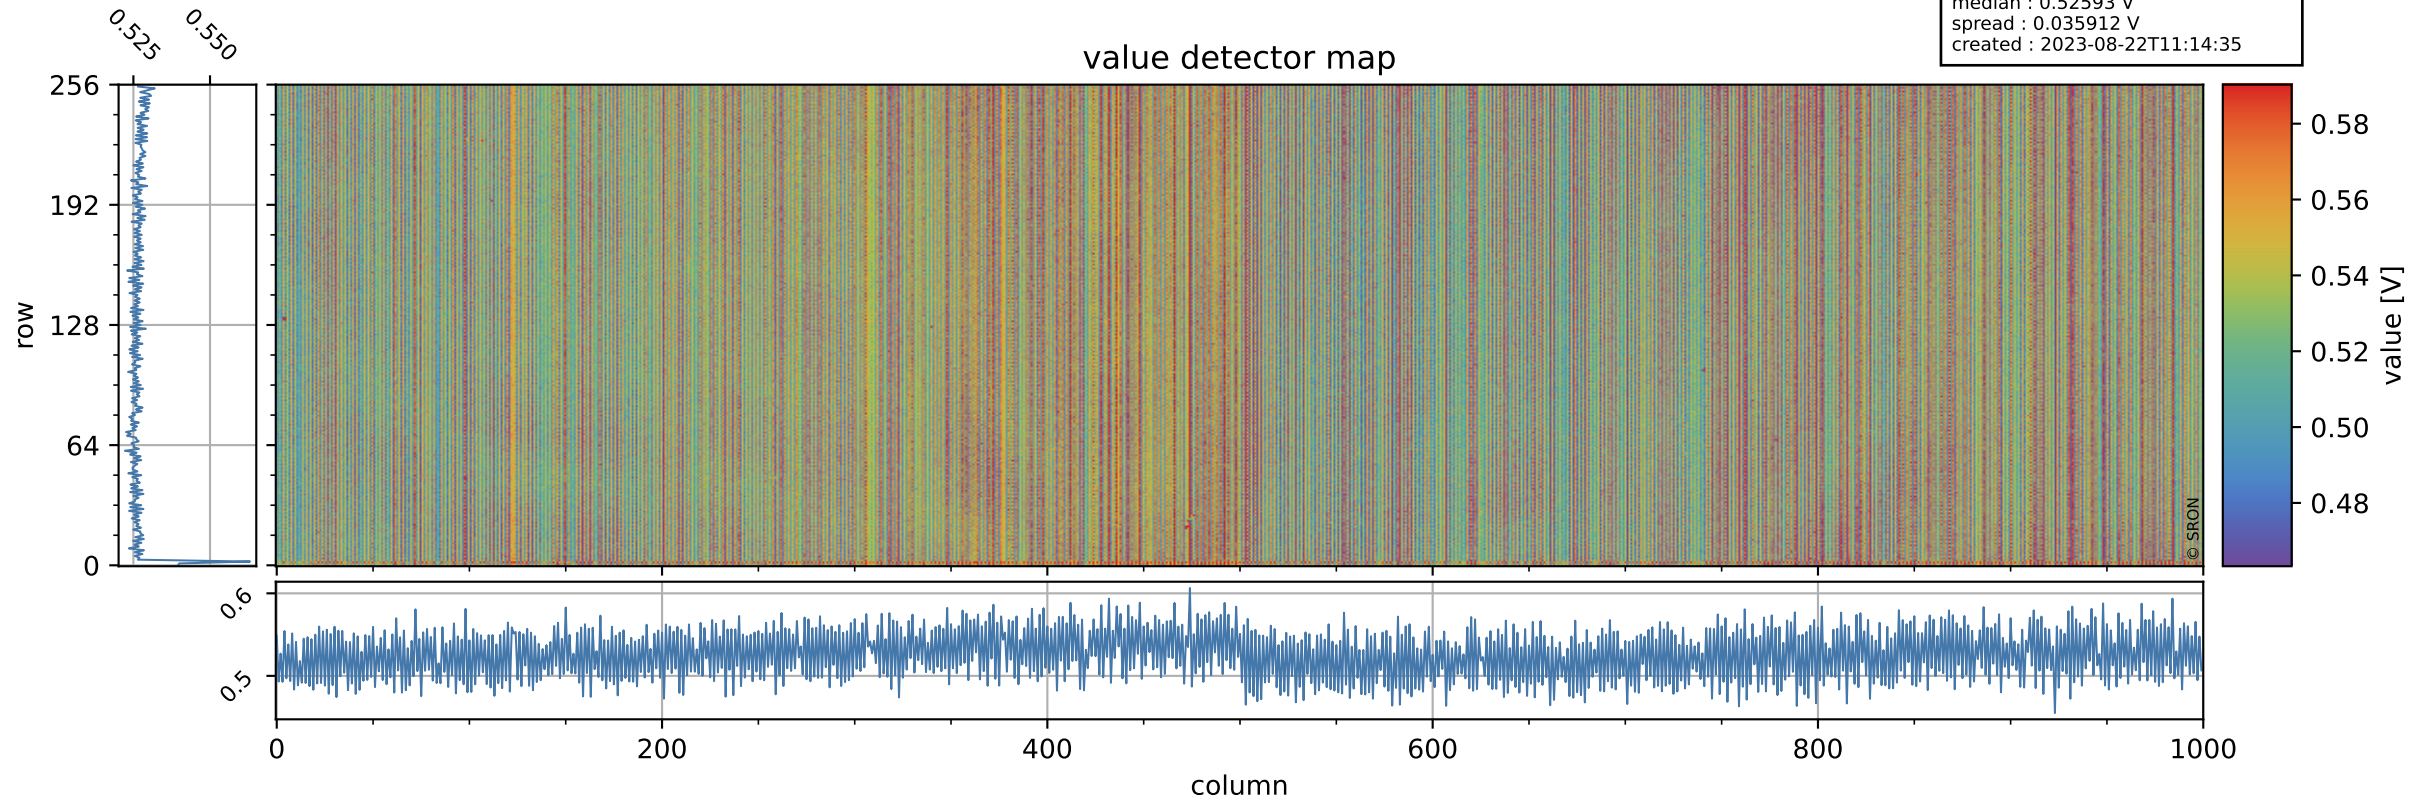

Tropomi SWIR offset (beta nominal)

orbits : 20 in [23212, 23257]
coverage : 2022-04-06 / 2022-04-09
median : 0.52593 V
spread : 0.035912 V
created : 2023-08-22T11:14:35

value detector map

Tropomi SWIR offset (beta nominal)

orbits : 20 in [23212, 23257]
coverage : 2022-04-06 / 2022-04-09
median : 29.84 μV
spread : 14.911 μV
created : 2023-08-22T11:14:35

Tropomi SWIR offset (beta nominal)

orbits : 20 in [23212, 23257]
coverage : 2022-04-06 / 2022-04-09
median : -0.081631 mV
spread : 0.40907 mV
created : 2023-08-22T11:14:36

value compared with SWIR offset CKD

Tropomi SWIR offset (beta nominal) ground-tracks of Sentinel-5P

orbits : 20 in [23212, 23257]
coverage : 2022-04-06 / 2022-04-09
created : 2023-08-22T11:14:36

Tropomi SWIR offset (beta nominal)

orbits : [1867, 23257]
coverage : 2018-02-20 / 2022-04-09
created : 2023-08-22T11:14:36

trend of detector median & temperatures