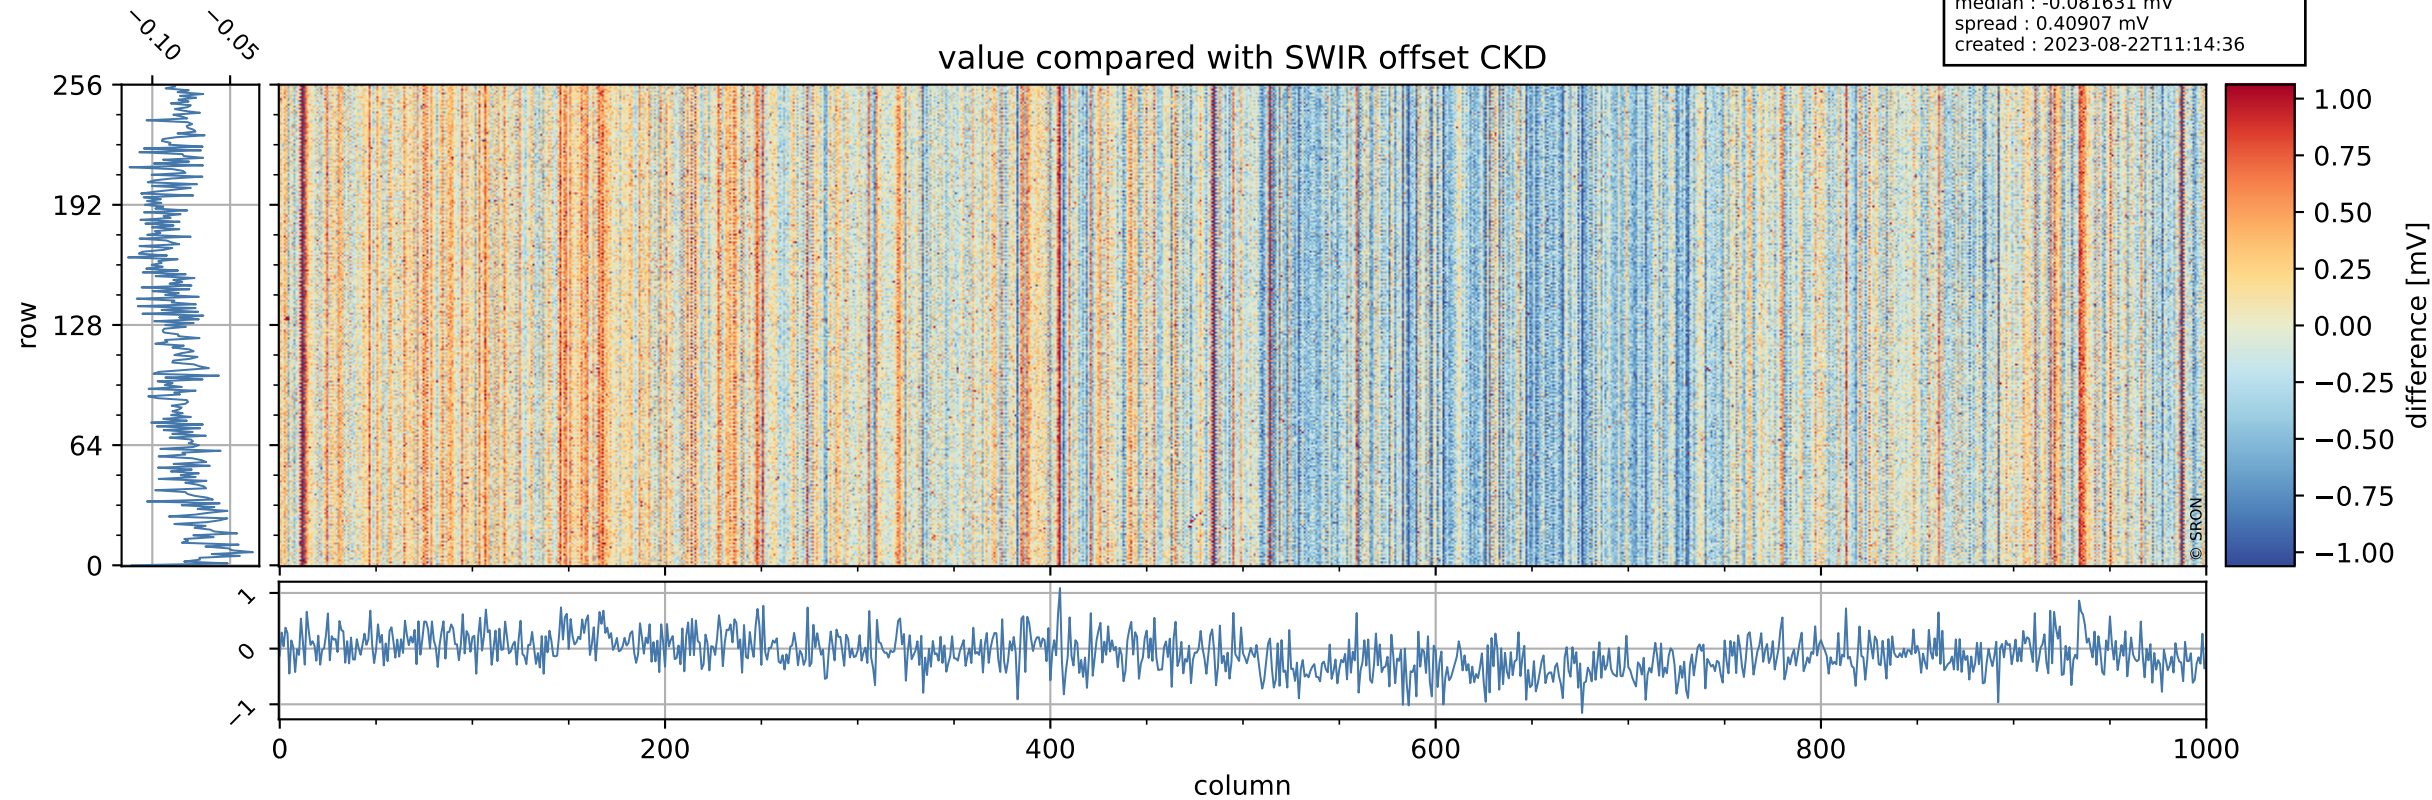

Tropomi SWIR offset (beta nominal)

orbits : 20 in [23212, 23257]
coverage : 2022-04-06 / 2022-04-09
median : 0.52593 V
spread : 0.035912 V
created : 2023-08-22T11:14:35

value detector map

Tropomi SWIR offset (beta nominal)

orbits : 20 in [23212, 23257]
coverage : 2022-04-06 / 2022-04-09
median : 29.84 μV
spread : 14.911 μV
created : 2023-08-22T11:14:35

Tropomi SWIR offset (beta nominal)

orbits : 20 in [23212, 23257]
coverage : 2022-04-06 / 2022-04-09
median : -0.081631 mV
spread : 0.40907 mV
created : 2023-08-22T11:14:36

value compared with SWIR offset CKD

Tropomi SWIR offset (beta nominal) ground-tracks of Sentinel-5P

orbits : 20 in [23212, 23257]
coverage : 2022-04-06 / 2022-04-09
created : 2023-08-22T11:14:36

Tropomi SWIR offset (beta nominal)

orbits : [1867, 23257]
coverage : 2018-02-20 / 2022-04-09
created : 2023-08-22T11:14:36

trend of detector median & temperatures