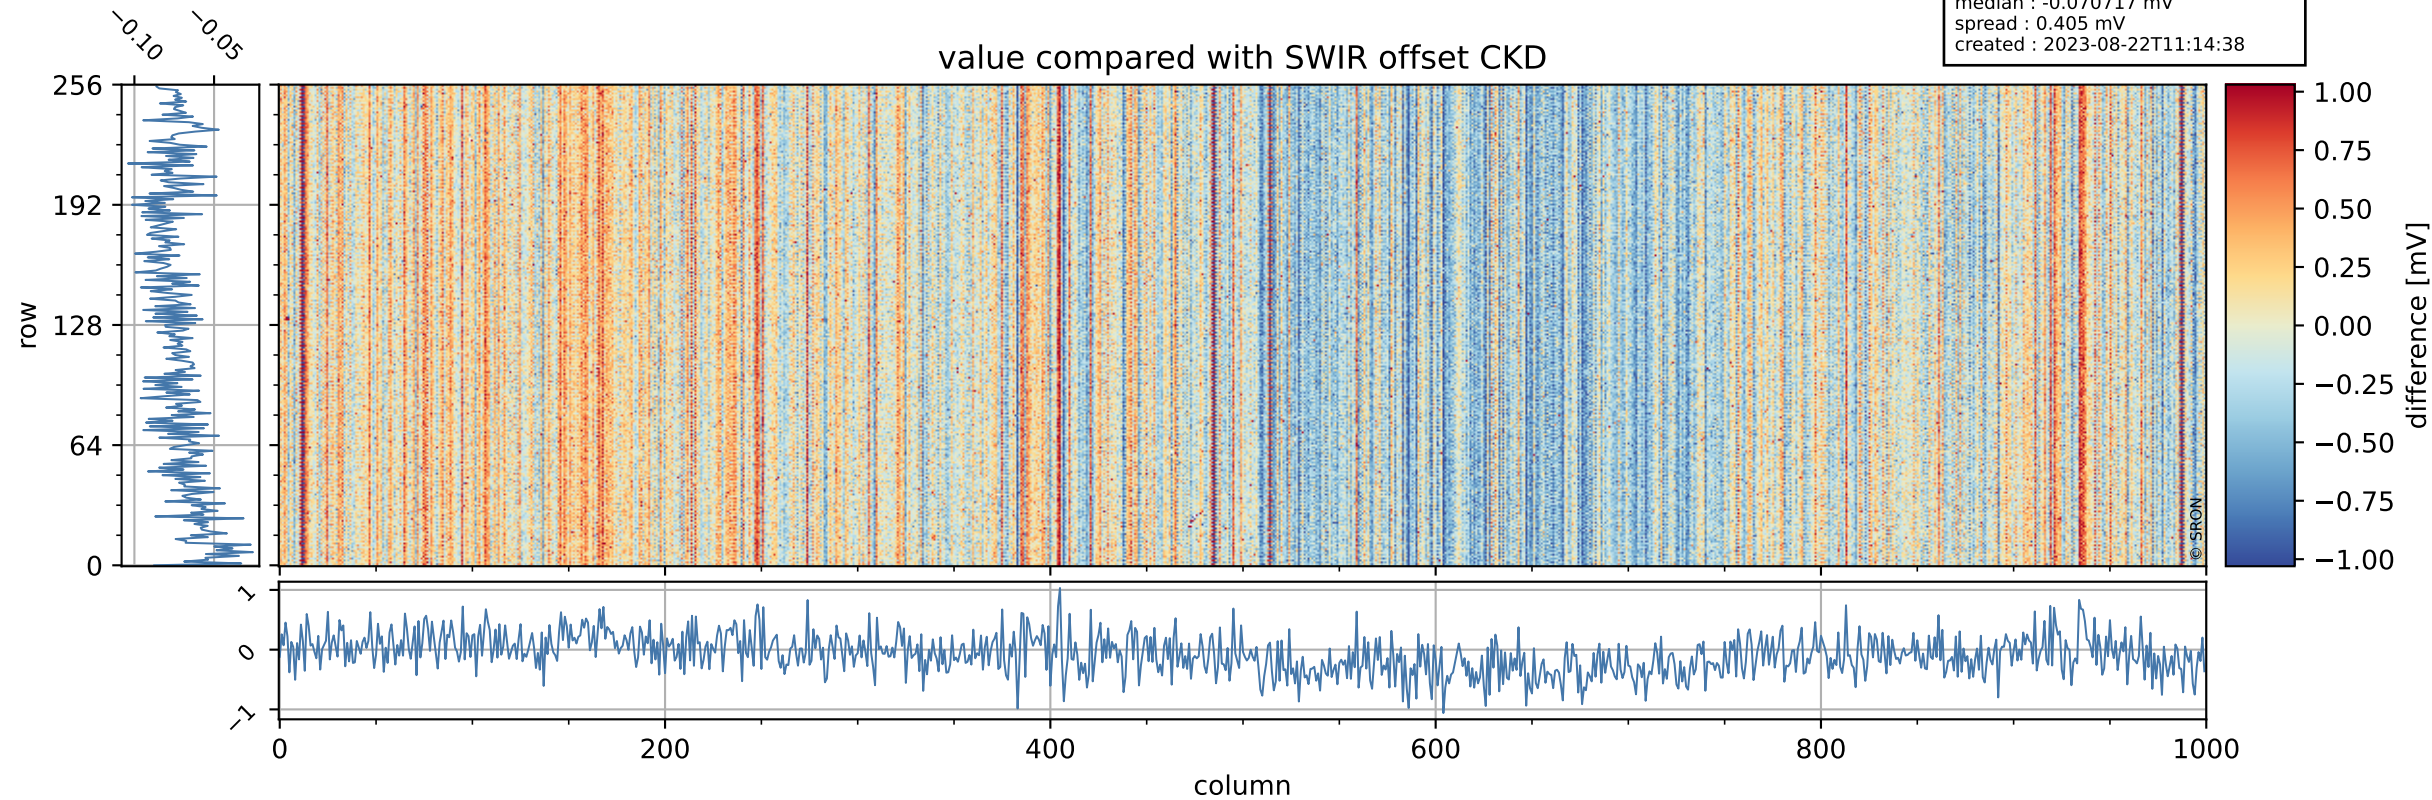

Tropomi SWIR offset (beta nominal)

orbits : 19 in [23257, 23302]
coverage : 2022-04-09 / 2022-04-12
median : 0.52594 V
spread : 0.035912 V
created : 2023-08-22T11:14:37

value detector map

Tropomi SWIR offset (beta nominal)

orbits : 19 in [23257, 23302]
coverage : 2022-04-09 / 2022-04-12
median : 29.881 μV
spread : 14.896 μV
created : 2023-08-22T11:14:38

Tropomi SWIR offset (beta nominal)

orbits : 19 in [23257, 23302]
coverage : 2022-04-09 / 2022-04-12
median : -0.070717 mV
spread : 0.405 mV
created : 2023-08-22T11:14:38

value compared with SWIR offset CKD

Tropomi SWIR offset (beta nominal) ground-tracks of Sentinel-5P

orbits : 19 in [23257, 23302]
coverage : 2022-04-09 / 2022-04-12
created : 2023-08-22T11:14:38

Tropomi SWIR offset (beta nominal)

orbits : [1867, 23302]
coverage : 2018-02-20 / 2022-04-12
created : 2023-08-22T11:14:39

trend of detector median & temperatures