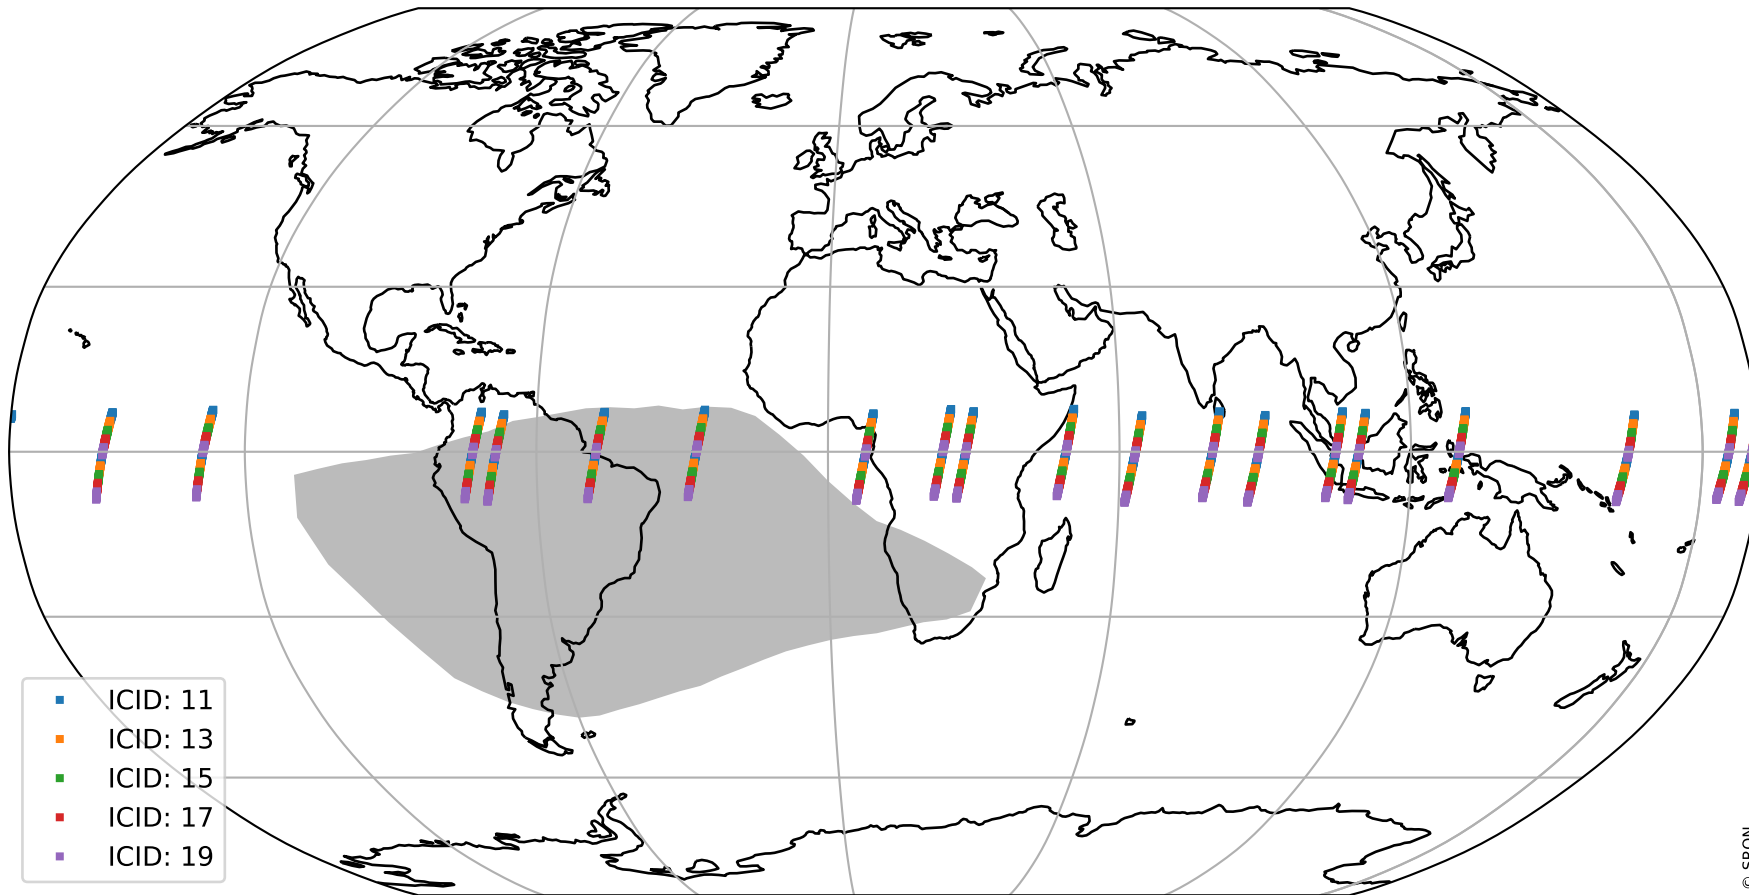

Tropomi SWIR offset (beta nominal)

orbits : 19 in [23257, 23302]
coverage : 2022-04-09 / 2022-04-12
median : 0.52594 V
spread : 0.035912 V
created : 2023-08-22T11:14:37

value detector map

Tropomi SWIR offset (beta nominal)

orbits : 19 in [23257, 23302]
coverage : 2022-04-09 / 2022-04-12
median : 29.881 μV
spread : 14.896 μV
created : 2023-08-22T11:14:38

Tropomi SWIR offset (beta nominal)

orbits : 19 in [23257, 23302]
coverage : 2022-04-09 / 2022-04-12
median : -0.070717 mV
spread : 0.405 mV
created : 2023-08-22T11:14:38

value compared with SWIR offset CKD

Tropomi SWIR offset (beta nominal) ground-tracks of Sentinel-5P

orbits : 19 in [23257, 23302]
coverage : 2022-04-09 / 2022-04-12
created : 2023-08-22T11:14:38

Tropomi SWIR offset (beta nominal)

orbits : [1867, 23302]
coverage : 2018-02-20 / 2022-04-12
created : 2023-08-22T11:14:39

trend of detector median & temperatures