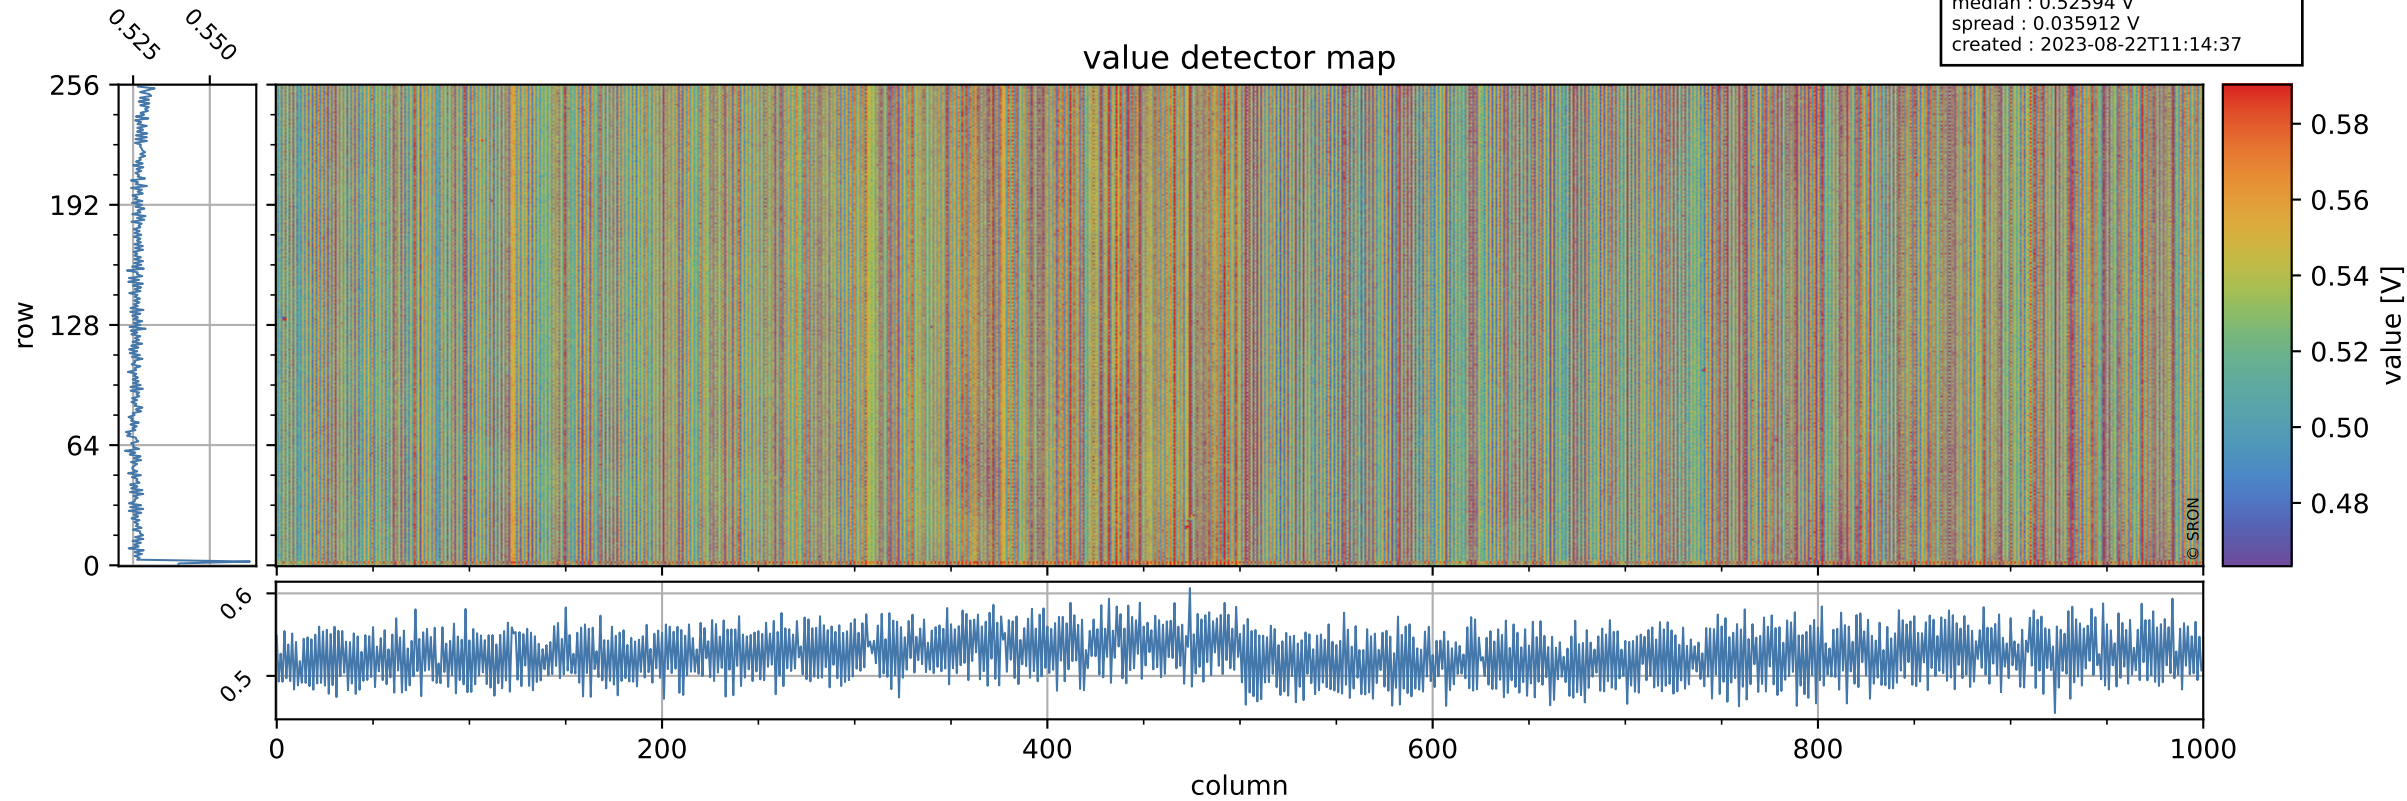

Tropomi SWIR offset (beta nominal)

orbits : 19 in [23257, 23302]
coverage : 2022-04-09 / 2022-04-12
median : 0.52594 V
spread : 0.035912 V
created : 2023-08-22T11:14:37

value detector map

Tropomi SWIR offset (beta nominal)

orbits : 19 in [23257, 23302]
coverage : 2022-04-09 / 2022-04-12
median : 29.881 μV
spread : 14.896 μV
created : 2023-08-22T11:14:38

Tropomi SWIR offset (beta nominal)

orbits : 19 in [23257, 23302]
coverage : 2022-04-09 / 2022-04-12
median : -0.070717 mV
spread : 0.405 mV
created : 2023-08-22T11:14:38

value compared with SWIR offset CKD

Tropomi SWIR offset (beta nominal) ground-tracks of Sentinel-5P

orbits : 19 in [23257, 23302]
coverage : 2022-04-09 / 2022-04-12
created : 2023-08-22T11:14:38

Tropomi SWIR offset (beta nominal)

orbits : [1867, 23302]
coverage : 2018-02-20 / 2022-04-12
created : 2023-08-22T11:14:39

trend of detector median & temperatures