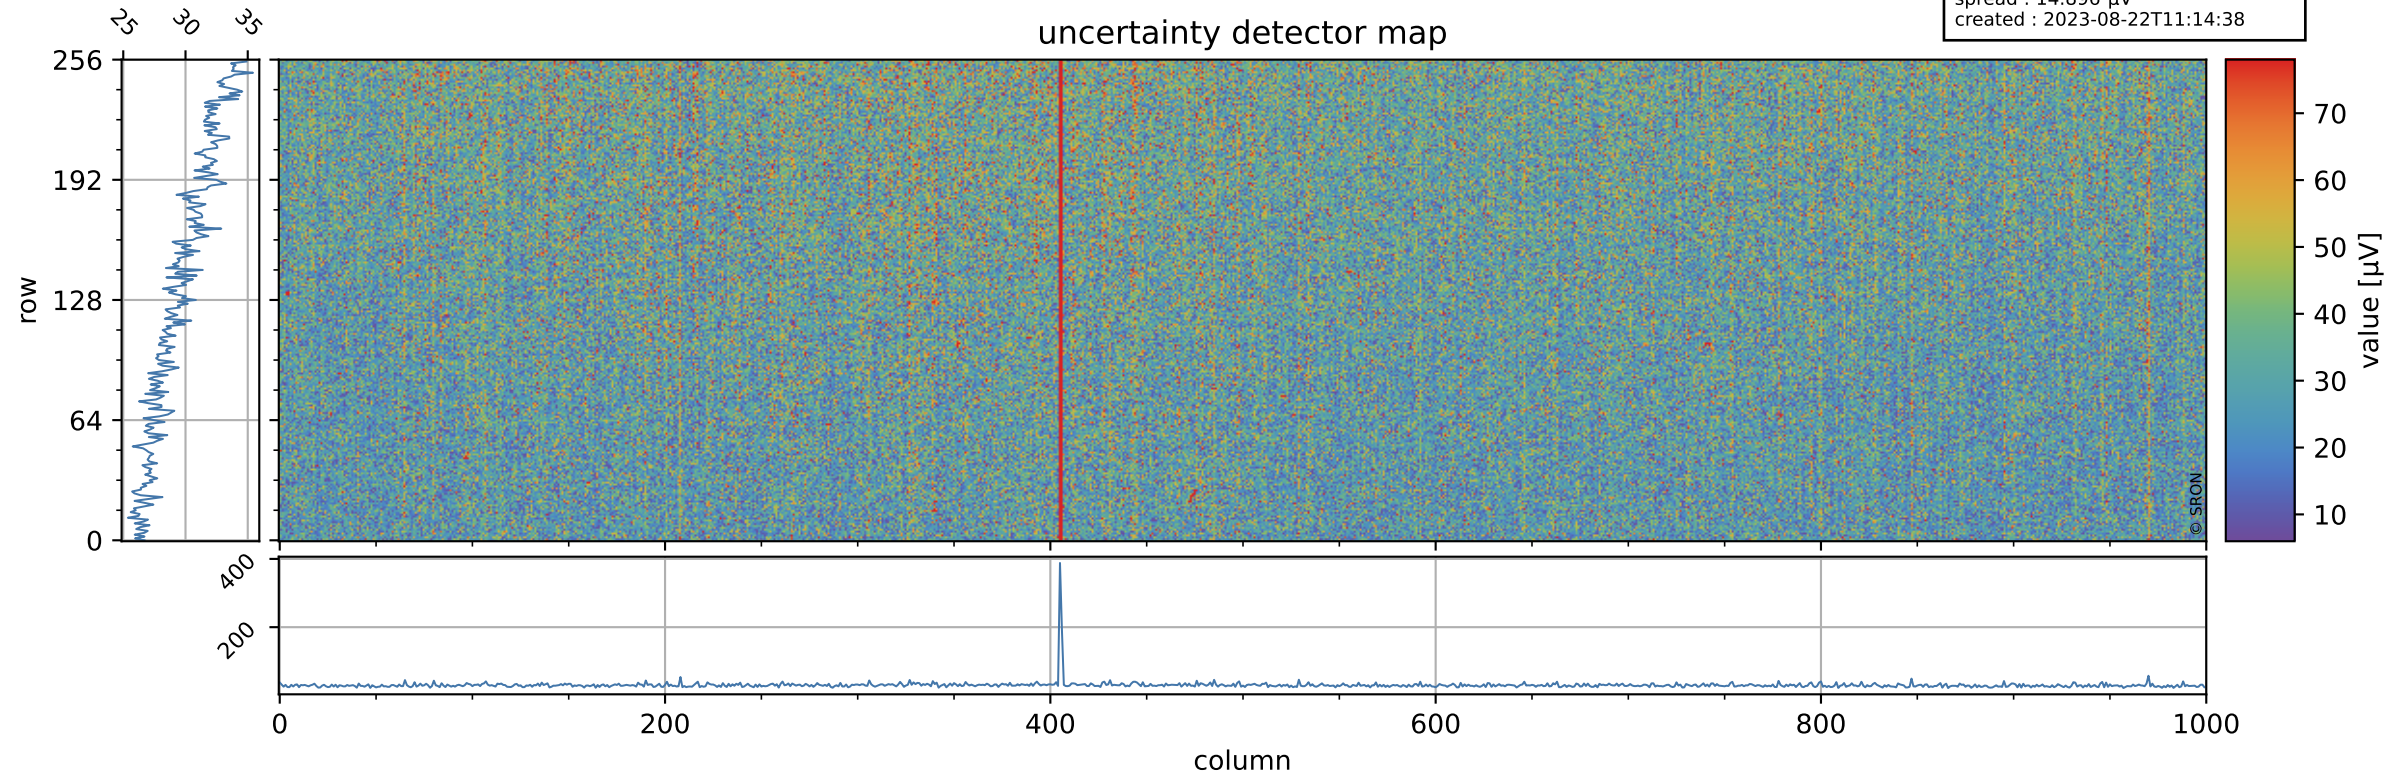

Tropomi SWIR offset (beta nominal)

orbits : 19 in [23257, 23302]
coverage : 2022-04-09 / 2022-04-12
median : 0.52594 V
spread : 0.035912 V
created : 2023-08-22T11:14:37

value detector map

Tropomi SWIR offset (beta nominal)

orbits : 19 in [23257, 23302]
coverage : 2022-04-09 / 2022-04-12
median : 29.881 μV
spread : 14.896 μV
created : 2023-08-22T11:14:38

Tropomi SWIR offset (beta nominal)

orbits : 19 in [23257, 23302]
coverage : 2022-04-09 / 2022-04-12
median : -0.070717 mV
spread : 0.405 mV
created : 2023-08-22T11:14:38

value compared with SWIR offset CKD

Tropomi SWIR offset (beta nominal) ground-tracks of Sentinel-5P

orbits : 19 in [23257, 23302]
coverage : 2022-04-09 / 2022-04-12
created : 2023-08-22T11:14:38

Tropomi SWIR offset (beta nominal)

orbits : [1867, 23302]
coverage : 2018-02-20 / 2022-04-12
created : 2023-08-22T11:14:39

trend of detector median & temperatures