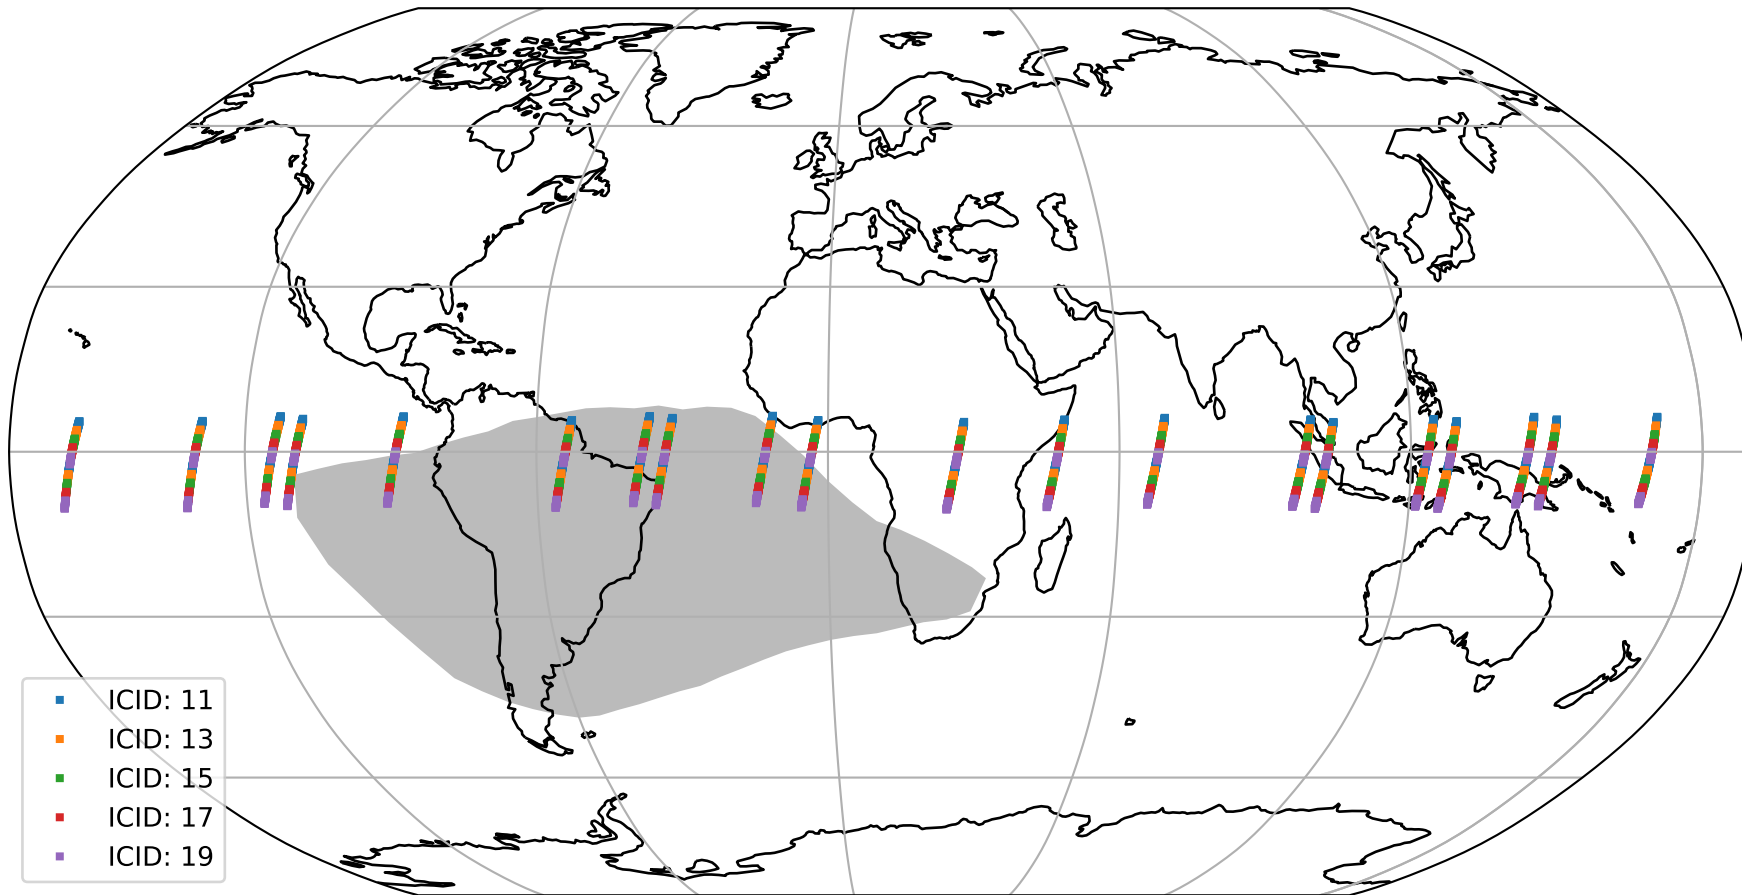

# Tropomi SWIR offset (beta nominal)

orbits : 20 in [23302, 23347]  
coverage : 2022-04-13 / 2022-04-15  
median : 30.485  $\mu\text{V}$   
spread : 15.233  $\mu\text{V}$   
created : 2023-08-22T11:14:40

# Tropomi SWIR offset (beta nominal)

orbits : 20 in [23302, 23347]  
coverage : 2022-04-13 / 2022-04-15  
median : -0.072446 mV  
spread : 0.40795 mV  
created : 2023-08-22T11:14:40

value compared with SWIR offset CKD

# Tropomi SWIR offset (beta nominal) ground-tracks of Sentinel-5P

orbits : 20 in [23302, 23347]  
coverage : 2022-04-13 / 2022-04-15  
created : 2023-08-22T11:14:40

# Tropomi SWIR offset (beta nominal)

orbits : [1867, 23347]  
coverage : 2018-02-20 / 2022-04-15  
created : 2023-08-22T11:14:41