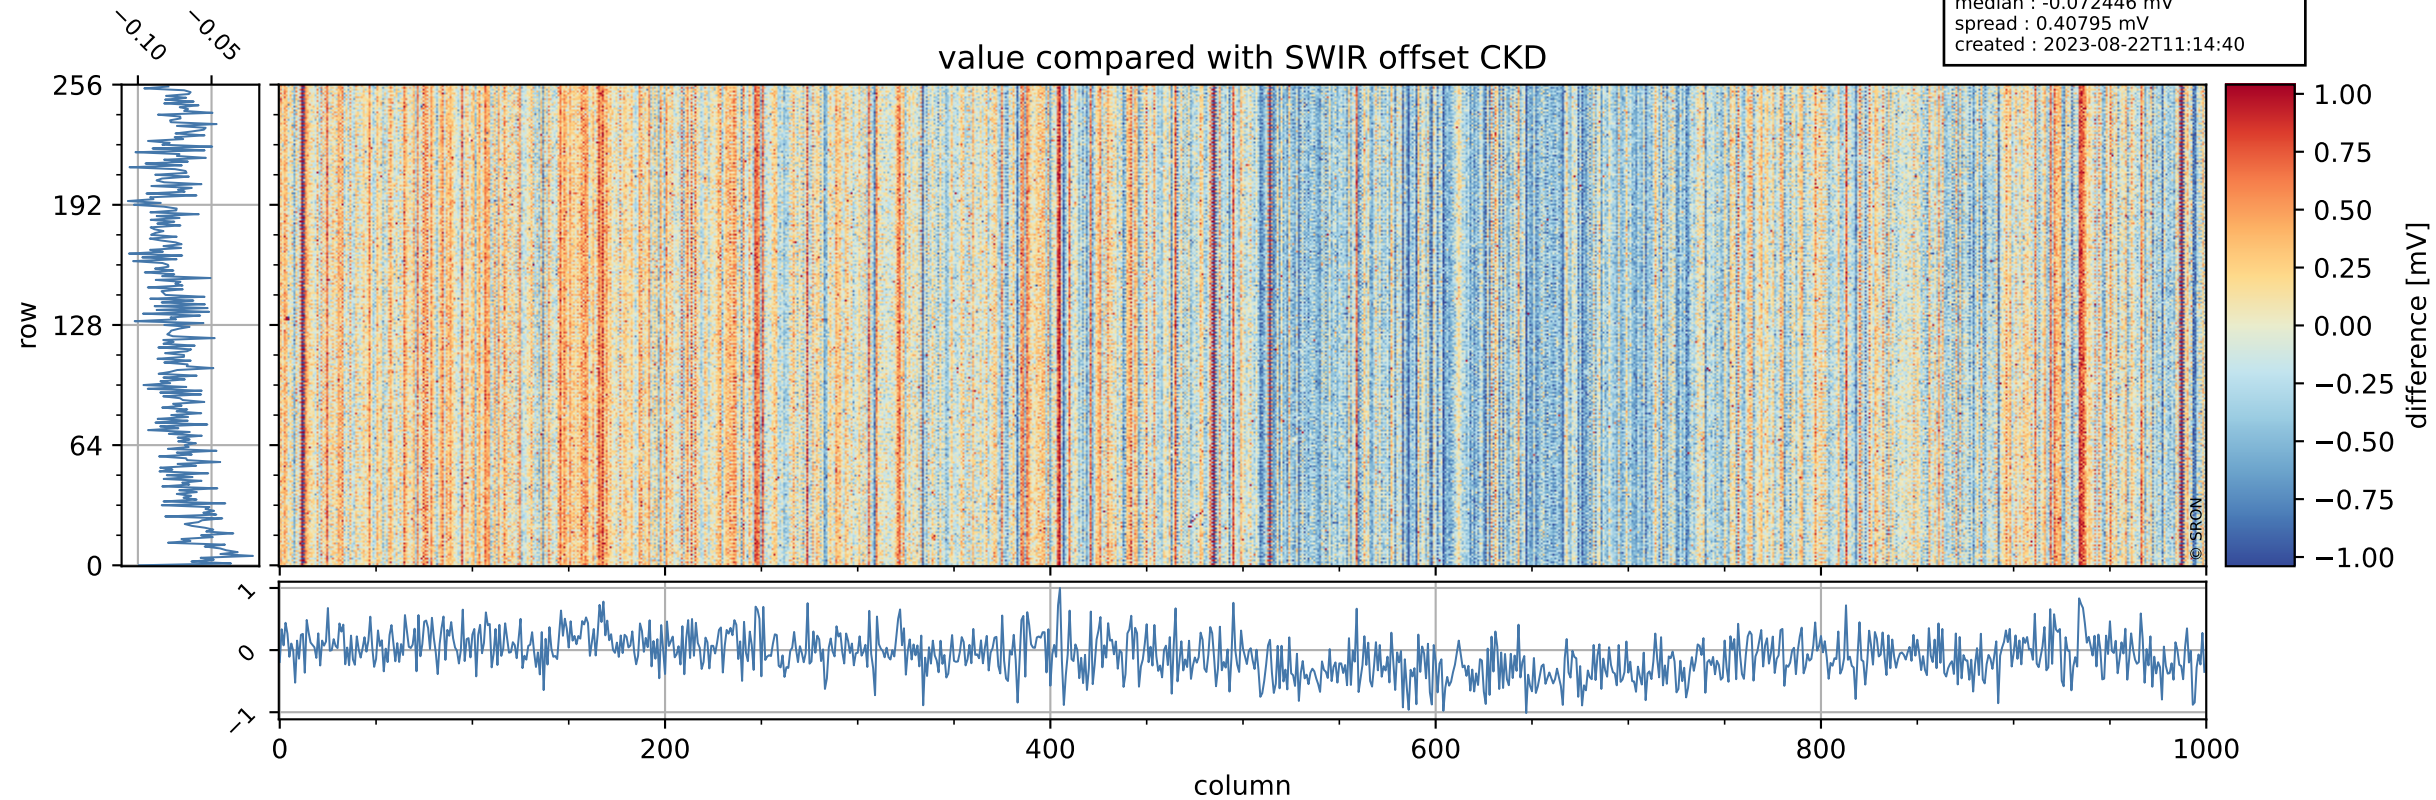

## value detector map

# Tropomi SWIR offset (beta nominal)

orbits : 20 in [23302, 23347]  
coverage : 2022-04-13 / 2022-04-15  
median : 30.485  $\mu\text{V}$   
spread : 15.233  $\mu\text{V}$   
created : 2023-08-22T11:14:40

# Tropomi SWIR offset (beta nominal)

orbits : 20 in [23302, 23347]  
coverage : 2022-04-13 / 2022-04-15  
median : -0.072446 mV  
spread : 0.40795 mV  
created : 2023-08-22T11:14:40

value compared with SWIR offset CKD

# Tropomi SWIR offset (beta nominal) ground-tracks of Sentinel-5P

orbits : 20 in [23302, 23347]  
coverage : 2022-04-13 / 2022-04-15  
created : 2023-08-22T11:14:40