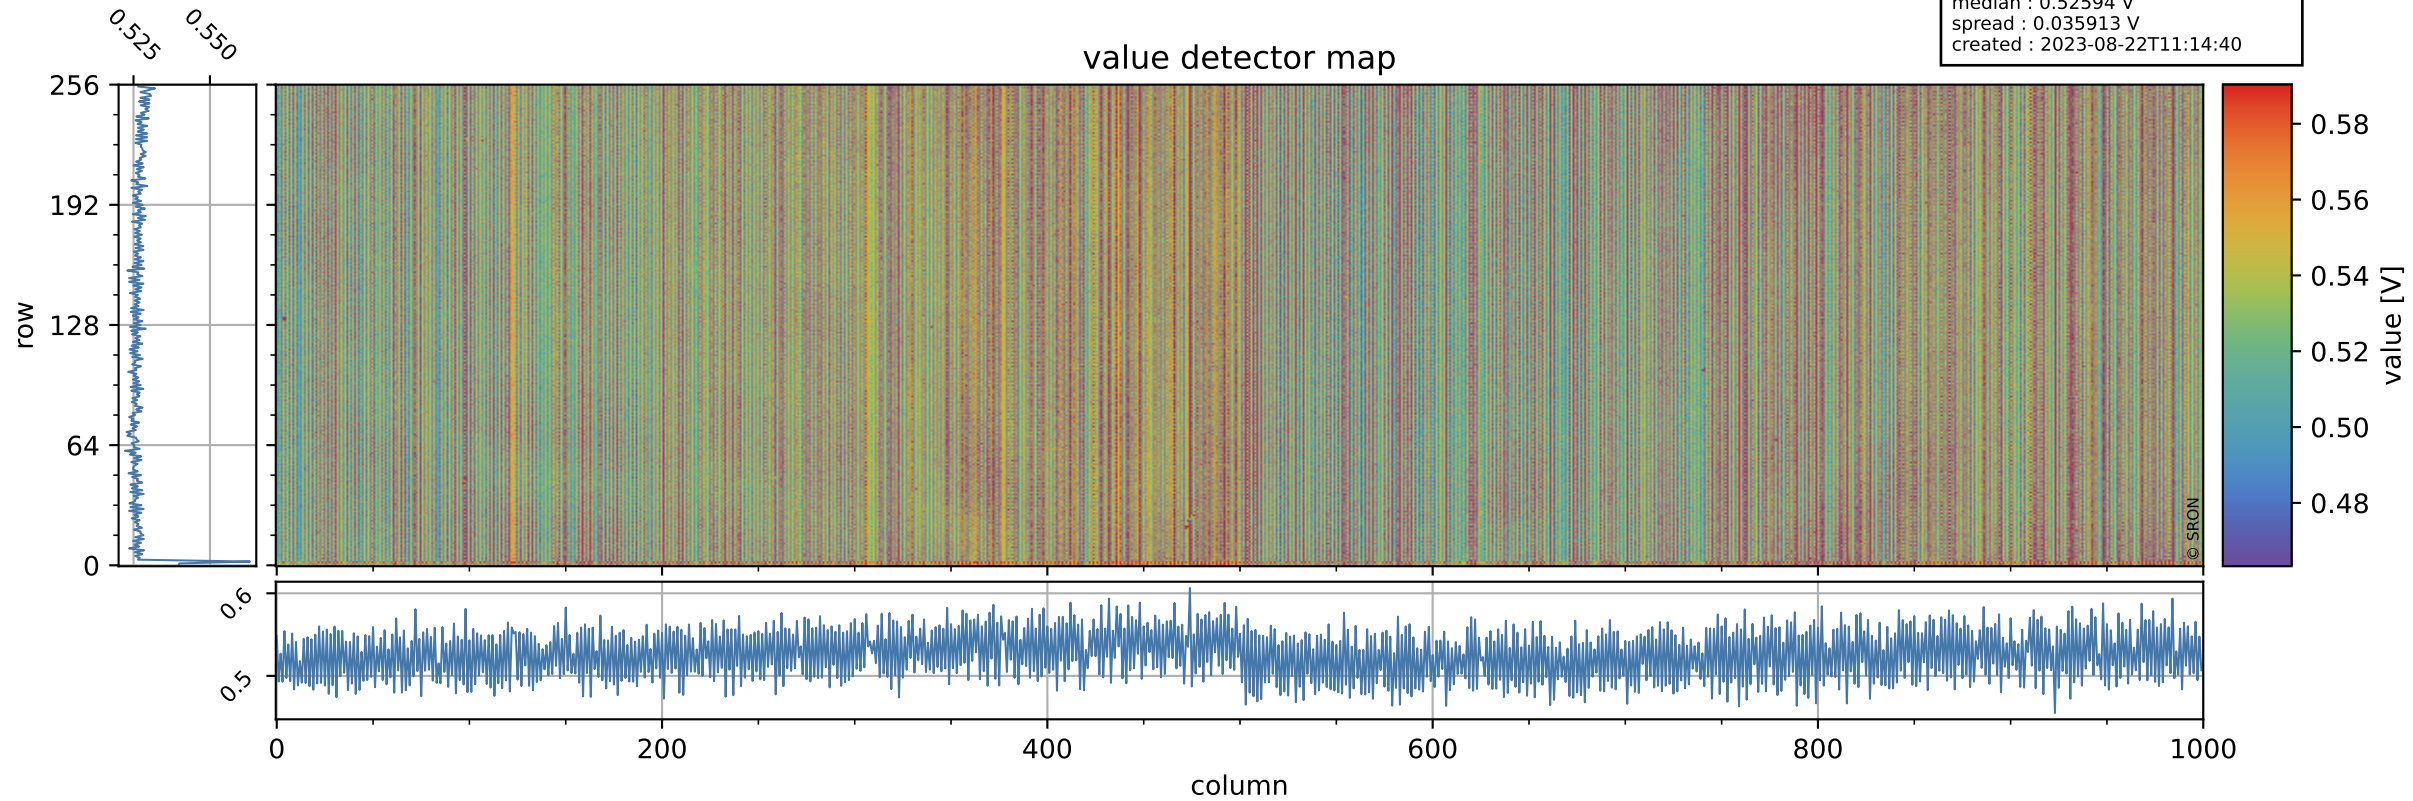

# Tropomi SWIR offset (beta nominal)

orbits : 20 in [23302, 23347]  
coverage : 2022-04-13 / 2022-04-15  
median : 0.52594 V  
spread : 0.035913 V  
created : 2023-08-22T11:14:40

## value detector map

# Tropomi SWIR offset (beta nominal)

orbits : 20 in [23302, 23347]  
coverage : 2022-04-13 / 2022-04-15  
median : 30.485  $\mu\text{V}$   
spread : 15.233  $\mu\text{V}$   
created : 2023-08-22T11:14:40

# Tropomi SWIR offset (beta nominal) ground-tracks of Sentinel-5P

orbits : 20 in [23302, 23347]  
coverage : 2022-04-13 / 2022-04-15  
created : 2023-08-22T11:14:40