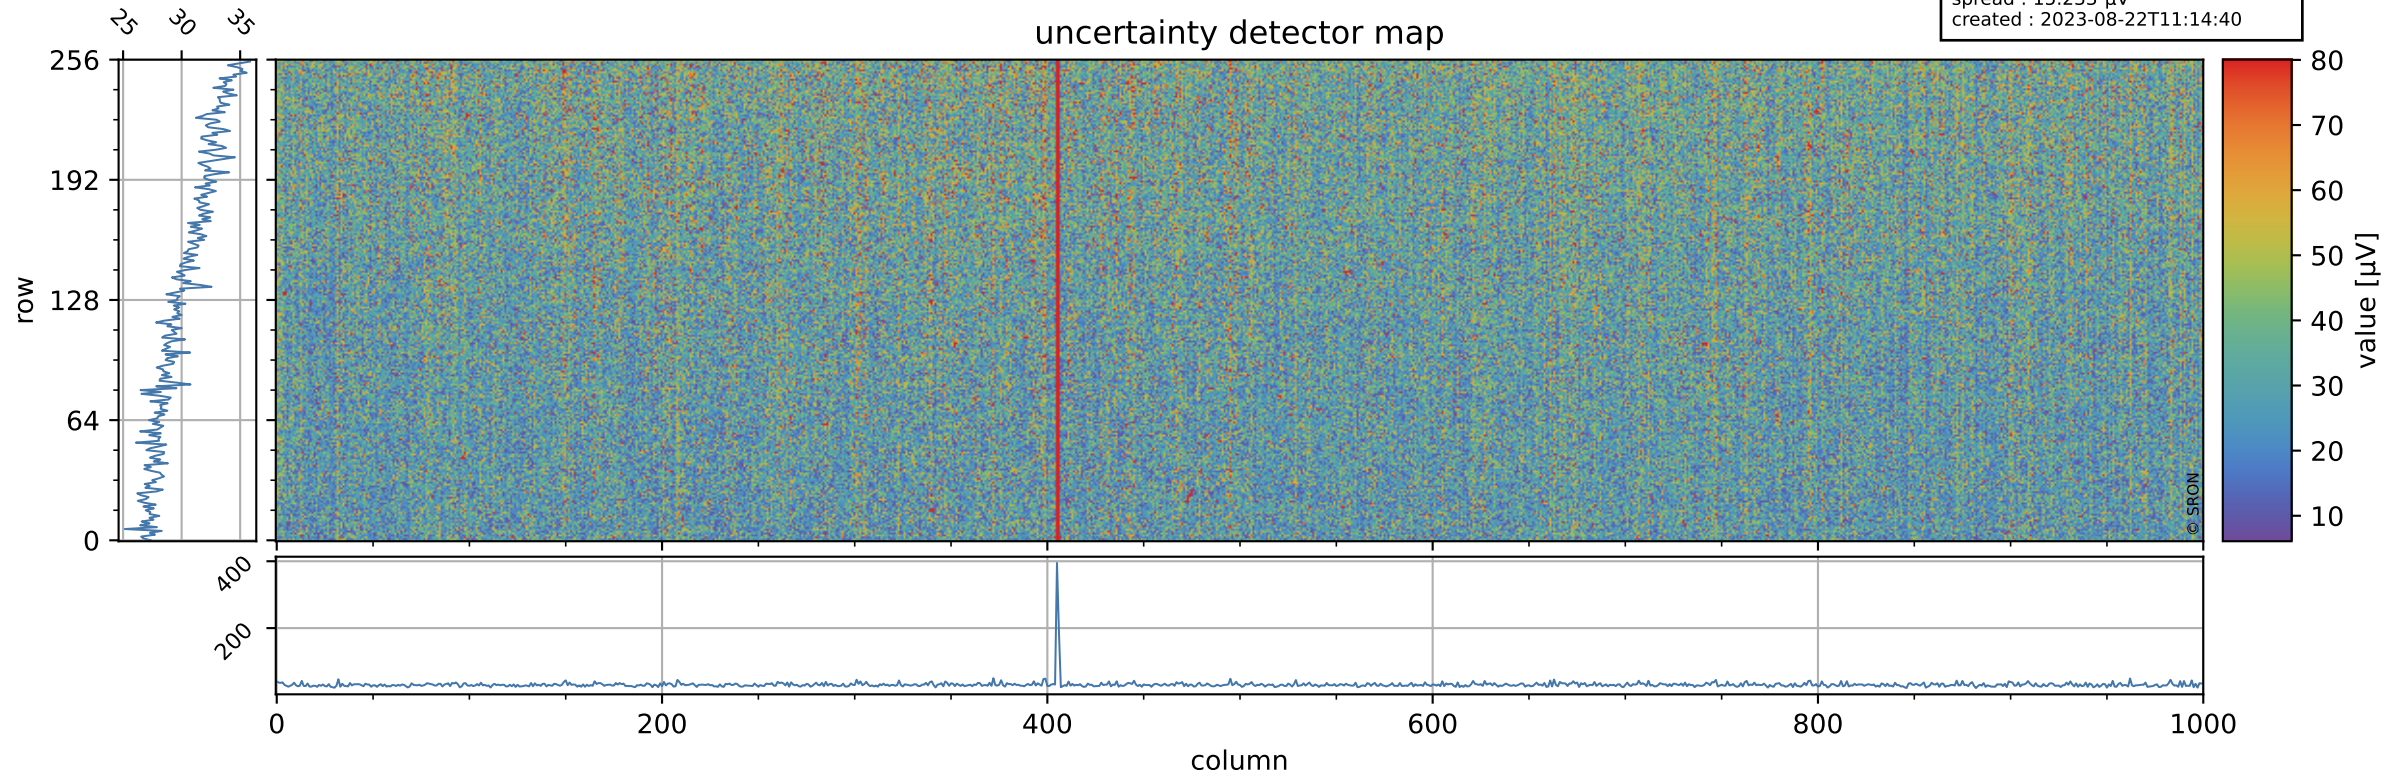

# Tropomi SWIR offset (beta nominal)

orbits : 20 in [23302, 23347]  
coverage : 2022-04-13 / 2022-04-15  
median : 0.52594 V  
spread : 0.035913 V  
created : 2023-08-22T11:14:40

## value detector map

# Tropomi SWIR offset (beta nominal)

orbits : 20 in [23302, 23347]  
coverage : 2022-04-13 / 2022-04-15  
median : 30.485  $\mu\text{V}$   
spread : 15.233  $\mu\text{V}$   
created : 2023-08-22T11:14:40

# Tropomi SWIR offset (beta nominal) ground-tracks of Sentinel-5P

orbits : 20 in [23302, 23347]  
coverage : 2022-04-13 / 2022-04-15  
created : 2023-08-22T11:14:40