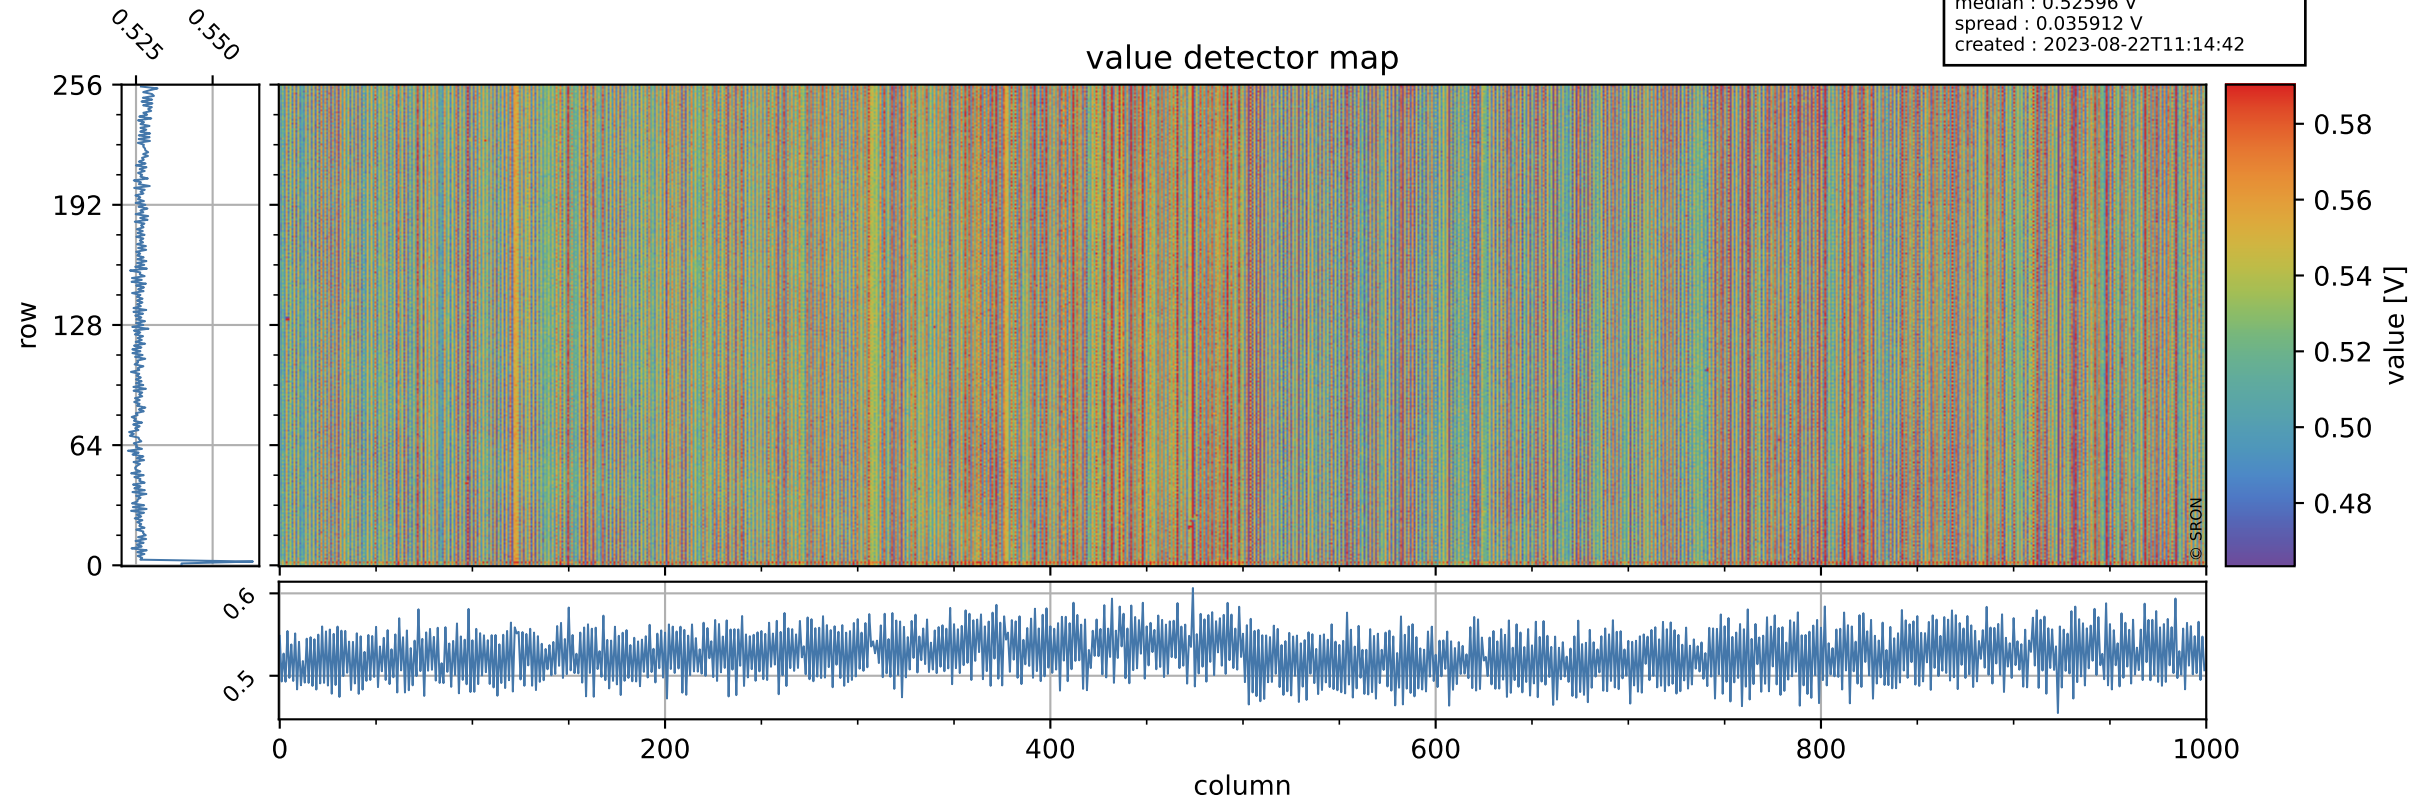

Tropomi SWIR offset (beta nominal)

orbits : 18 in [23347, 23392]
coverage : 2022-04-16 / 2022-04-19
median : 0.52596 V
spread : 0.035912 V
created : 2023-08-22T11:14:42

value detector map

Tropomi SWIR offset (beta nominal)

orbits : 18 in [23347, 23392]
coverage : 2022-04-16 / 2022-04-19
median : 31.321 μV
spread : 15.688 μV
created : 2023-08-22T11:14:42

Tropomi SWIR offset (beta nominal)

orbits : 18 in [23347, 23392]
coverage : 2022-04-16 / 2022-04-19
median : -0.057297 mV
spread : 0.40033 mV
created : 2023-08-22T11:14:42

value compared with SWIR offset CKD

Tropomi SWIR offset (beta nominal) ground-tracks of Sentinel-5P

orbits : 18 in [23347, 23392]
coverage : 2022-04-16 / 2022-04-19
created : 2023-08-22T11:14:43

Tropomi SWIR offset (beta nominal)

orbits : [1867, 23392]
coverage : 2018-02-20 / 2022-04-19
created : 2023-08-22T11:14:43

trend of detector median & temperatures