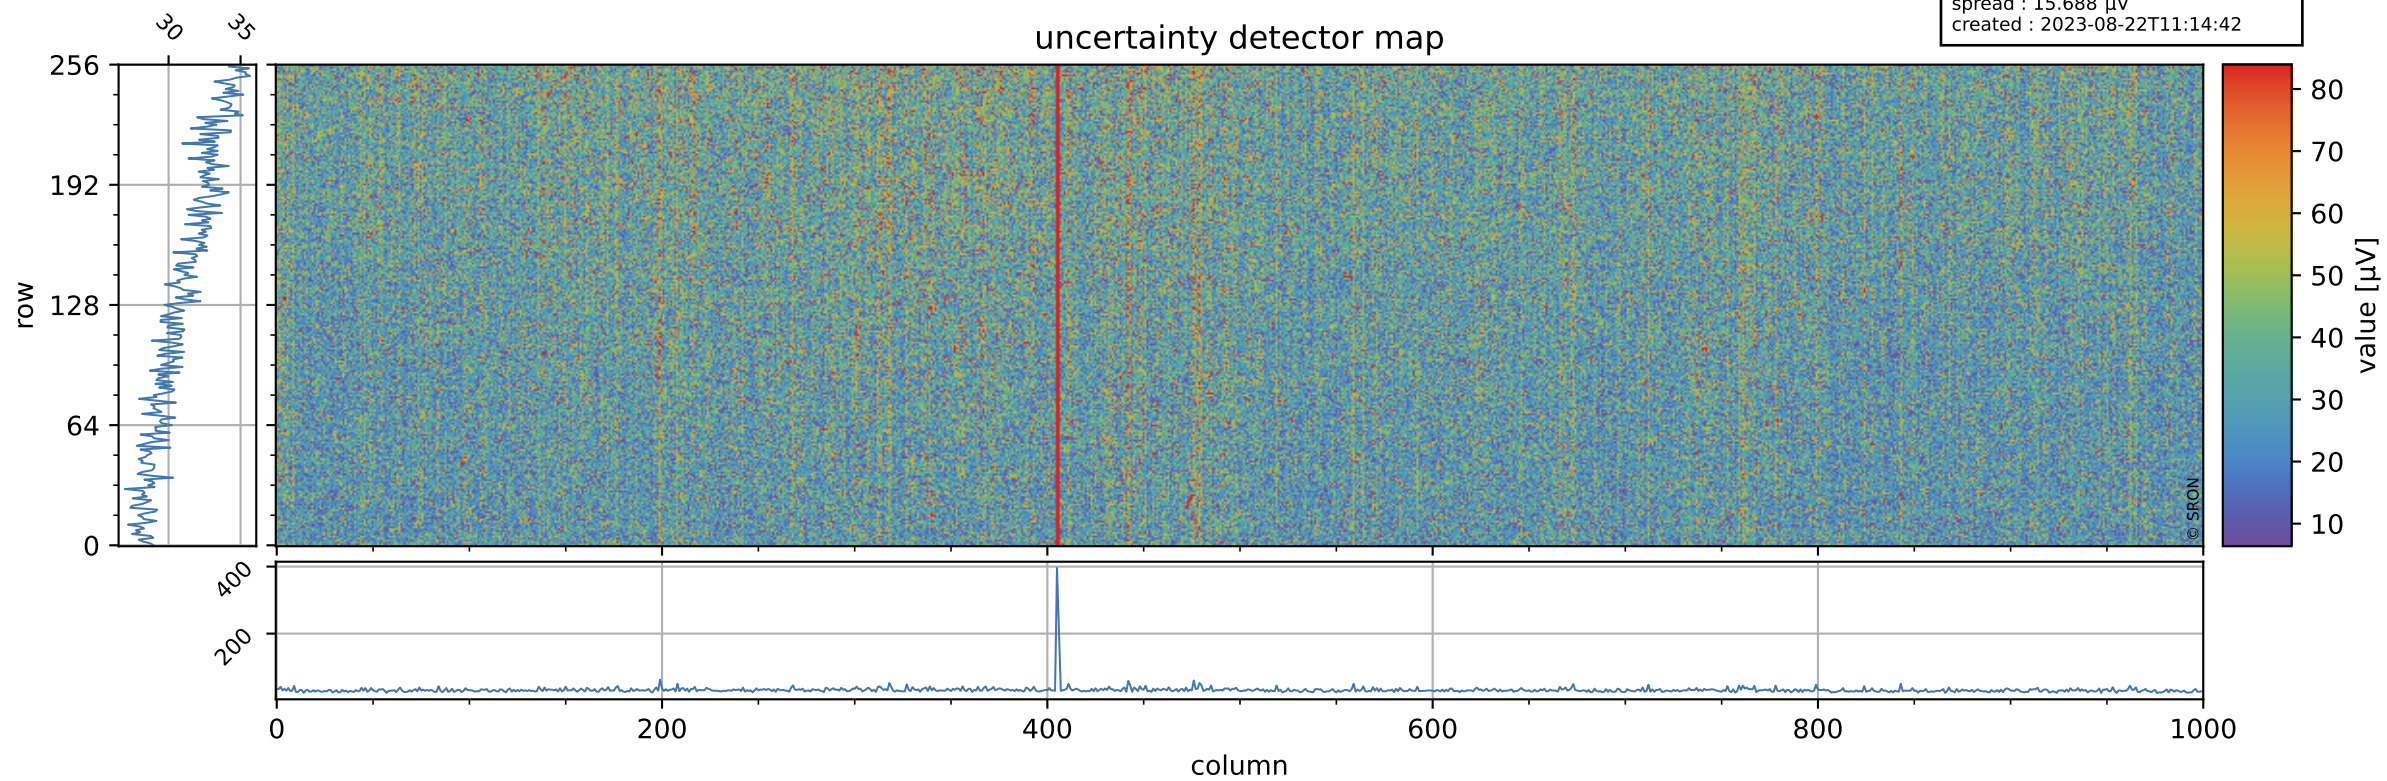

Tropomi SWIR offset (beta nominal)

orbits : 18 in [23347, 23392]
coverage : 2022-04-16 / 2022-04-19
median : 0.52596 V
spread : 0.035912 V
created : 2023-08-22T11:14:42

value detector map

Tropomi SWIR offset (beta nominal)

orbits : 18 in [23347, 23392]
coverage : 2022-04-16 / 2022-04-19
median : 31.321 μV
spread : 15.688 μV
created : 2023-08-22T11:14:42

Tropomi SWIR offset (beta nominal)

orbits : 18 in [23347, 23392]
coverage : 2022-04-16 / 2022-04-19
median : -0.057297 mV
spread : 0.40033 mV
created : 2023-08-22T11:14:42

value compared with SWIR offset CKD

Tropomi SWIR offset (beta nominal) ground-tracks of Sentinel-5P

orbits : 18 in [23347, 23392]
coverage : 2022-04-16 / 2022-04-19
created : 2023-08-22T11:14:43

Tropomi SWIR offset (beta nominal)

orbits : [1867, 23392]
coverage : 2018-02-20 / 2022-04-19
created : 2023-08-22T11:14:43

trend of detector median & temperatures