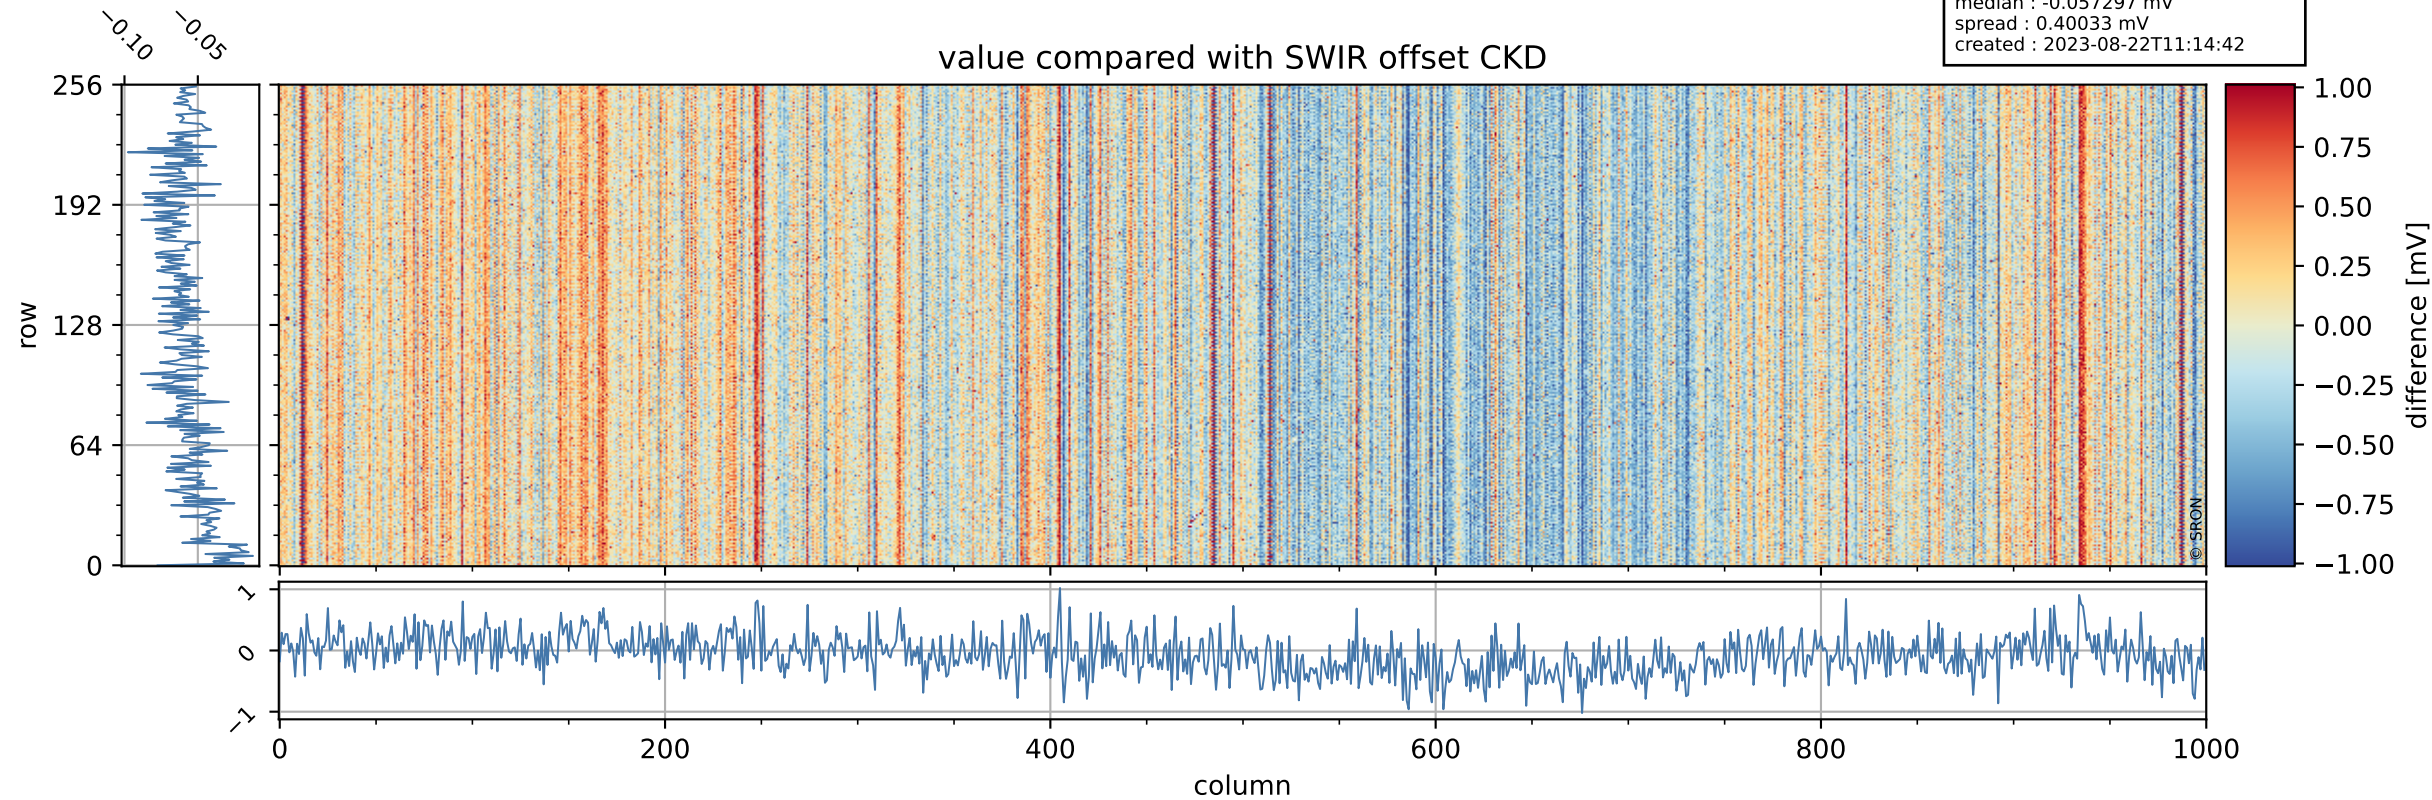

Tropomi SWIR offset (beta nominal)

orbits : 18 in [23347, 23392]
coverage : 2022-04-16 / 2022-04-19
median : 0.52596 V
spread : 0.035912 V
created : 2023-08-22T11:14:42

value detector map

Tropomi SWIR offset (beta nominal)

orbits : 18 in [23347, 23392]
coverage : 2022-04-16 / 2022-04-19
median : 31.321 μV
spread : 15.688 μV
created : 2023-08-22T11:14:42

Tropomi SWIR offset (beta nominal)

orbits : 18 in [23347, 23392]
coverage : 2022-04-16 / 2022-04-19
median : -0.057297 mV
spread : 0.40033 mV
created : 2023-08-22T11:14:42

value compared with SWIR offset CKD

Tropomi SWIR offset (beta nominal) ground-tracks of Sentinel-5P

orbits : 18 in [23347, 23392]
coverage : 2022-04-16 / 2022-04-19
created : 2023-08-22T11:14:43

Tropomi SWIR offset (beta nominal)

orbits : [1867, 23392]
coverage : 2018-02-20 / 2022-04-19
created : 2023-08-22T11:14:43

trend of detector median & temperatures