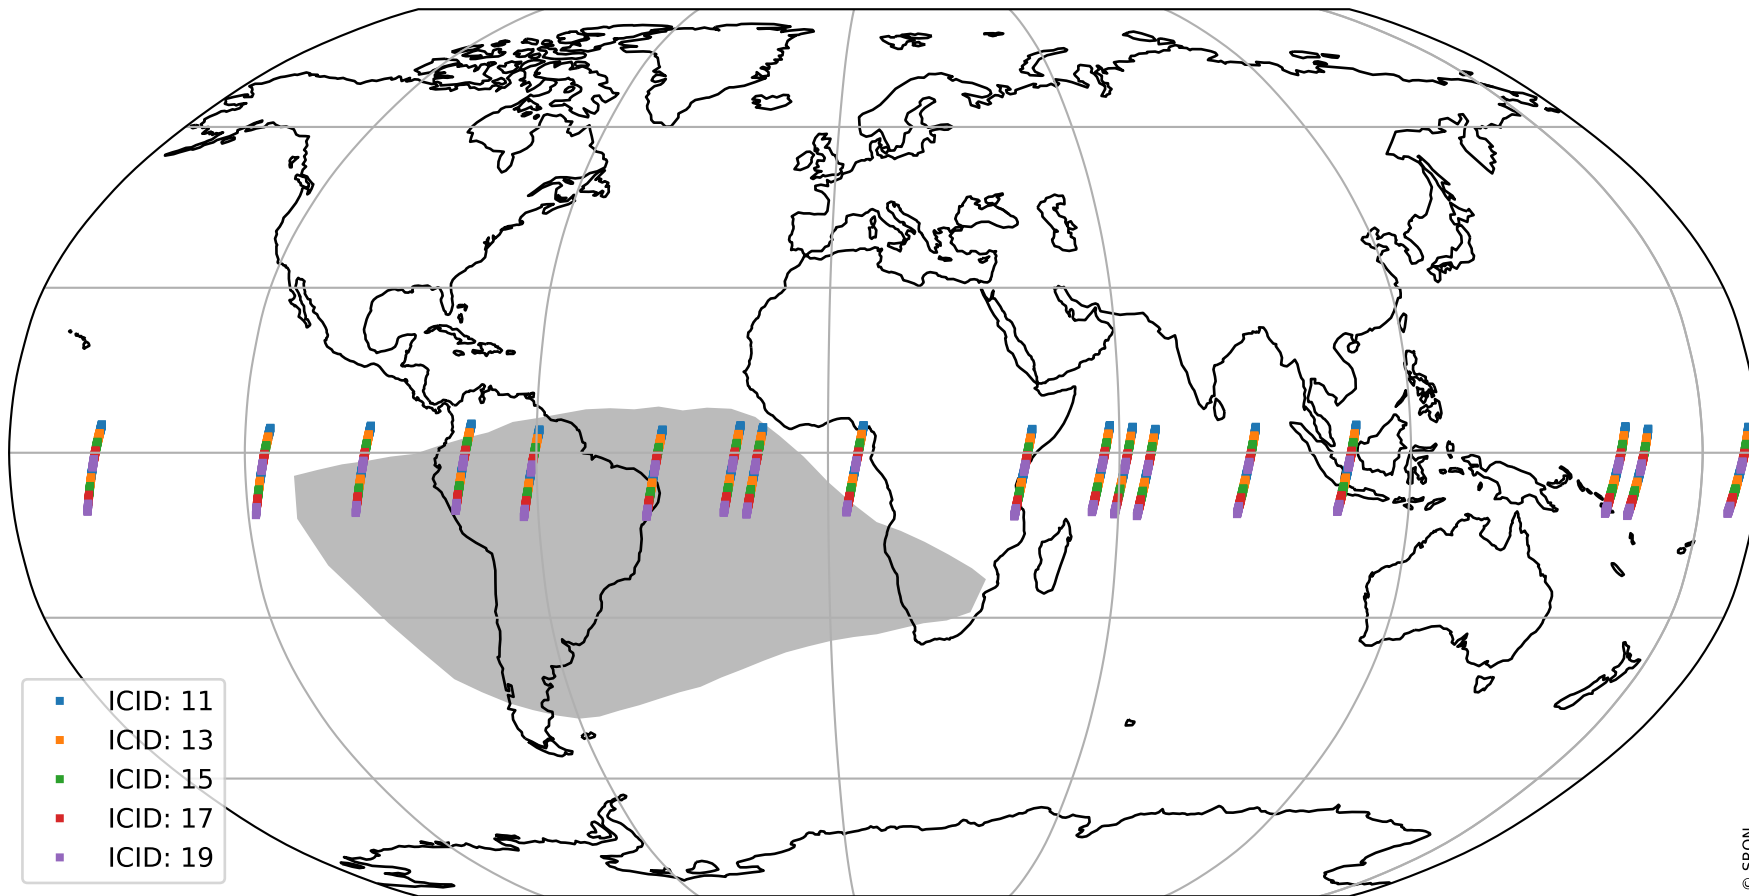

Tropomi SWIR offset (beta nominal)

orbits : 18 in [23347, 23392]
coverage : 2022-04-16 / 2022-04-19
median : 0.52596 V
spread : 0.035912 V
created : 2023-08-22T11:14:42

value detector map

Tropomi SWIR offset (beta nominal)

orbits : 18 in [23347, 23392]
coverage : 2022-04-16 / 2022-04-19
median : 31.321 μV
spread : 15.688 μV
created : 2023-08-22T11:14:42

Tropomi SWIR offset (beta nominal)

orbits : 18 in [23347, 23392]
coverage : 2022-04-16 / 2022-04-19
median : -0.057297 mV
spread : 0.40033 mV
created : 2023-08-22T11:14:42

value compared with SWIR offset CKD

Tropomi SWIR offset (beta nominal) ground-tracks of Sentinel-5P

orbits : 18 in [23347, 23392]
coverage : 2022-04-16 / 2022-04-19
created : 2023-08-22T11:14:43

Tropomi SWIR offset (beta nominal)

orbits : [1867, 23392]
coverage : 2018-02-20 / 2022-04-19
created : 2023-08-22T11:14:43

trend of detector median & temperatures