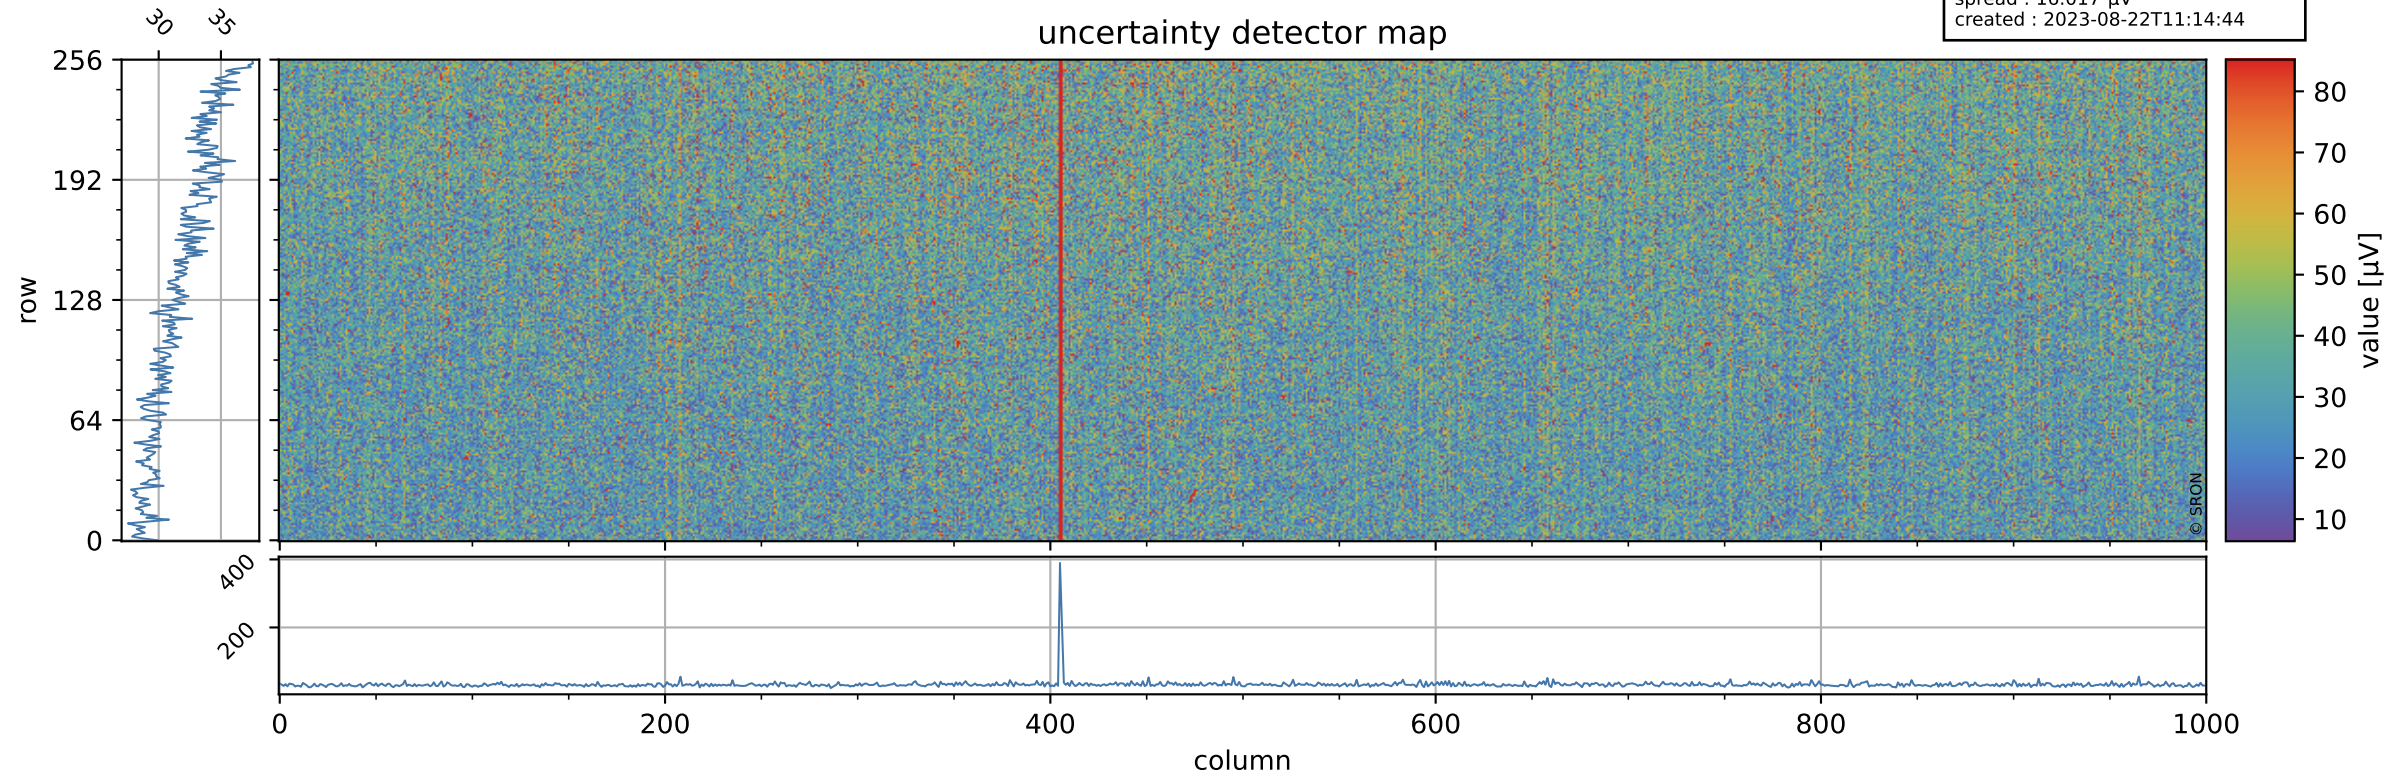

Tropomi SWIR offset (beta nominal)

orbits : 20 in [23392, 23437]
coverage : 2022-04-19 / 2022-04-22
median : 0.52597 V
spread : 0.035915 V
created : 2023-08-22T11:14:44

value detector map

Tropomi SWIR offset (beta nominal)

orbits : 20 in [23392, 23437]
coverage : 2022-04-19 / 2022-04-22
median : 31.97 μV
spread : 16.017 μV
created : 2023-08-22T11:14:44

Tropomi SWIR offset (beta nominal)

orbits : 20 in [23392, 23437]
coverage : 2022-04-19 / 2022-04-22
median : -0.048862 mV
spread : 0.40163 mV
created : 2023-08-22T11:14:45

value compared with SWIR offset CKD

Tropomi SWIR offset (beta nominal) ground-tracks of Sentinel-5P

orbits : 20 in [23392, 23437]
coverage : 2022-04-19 / 2022-04-22
created : 2023-08-22T11:14:45

Tropomi SWIR offset (beta nominal)

orbits : [1867, 23437]
coverage : 2018-02-20 / 2022-04-22
created : 2023-08-22T11:14:45

trend of detector median & temperatures