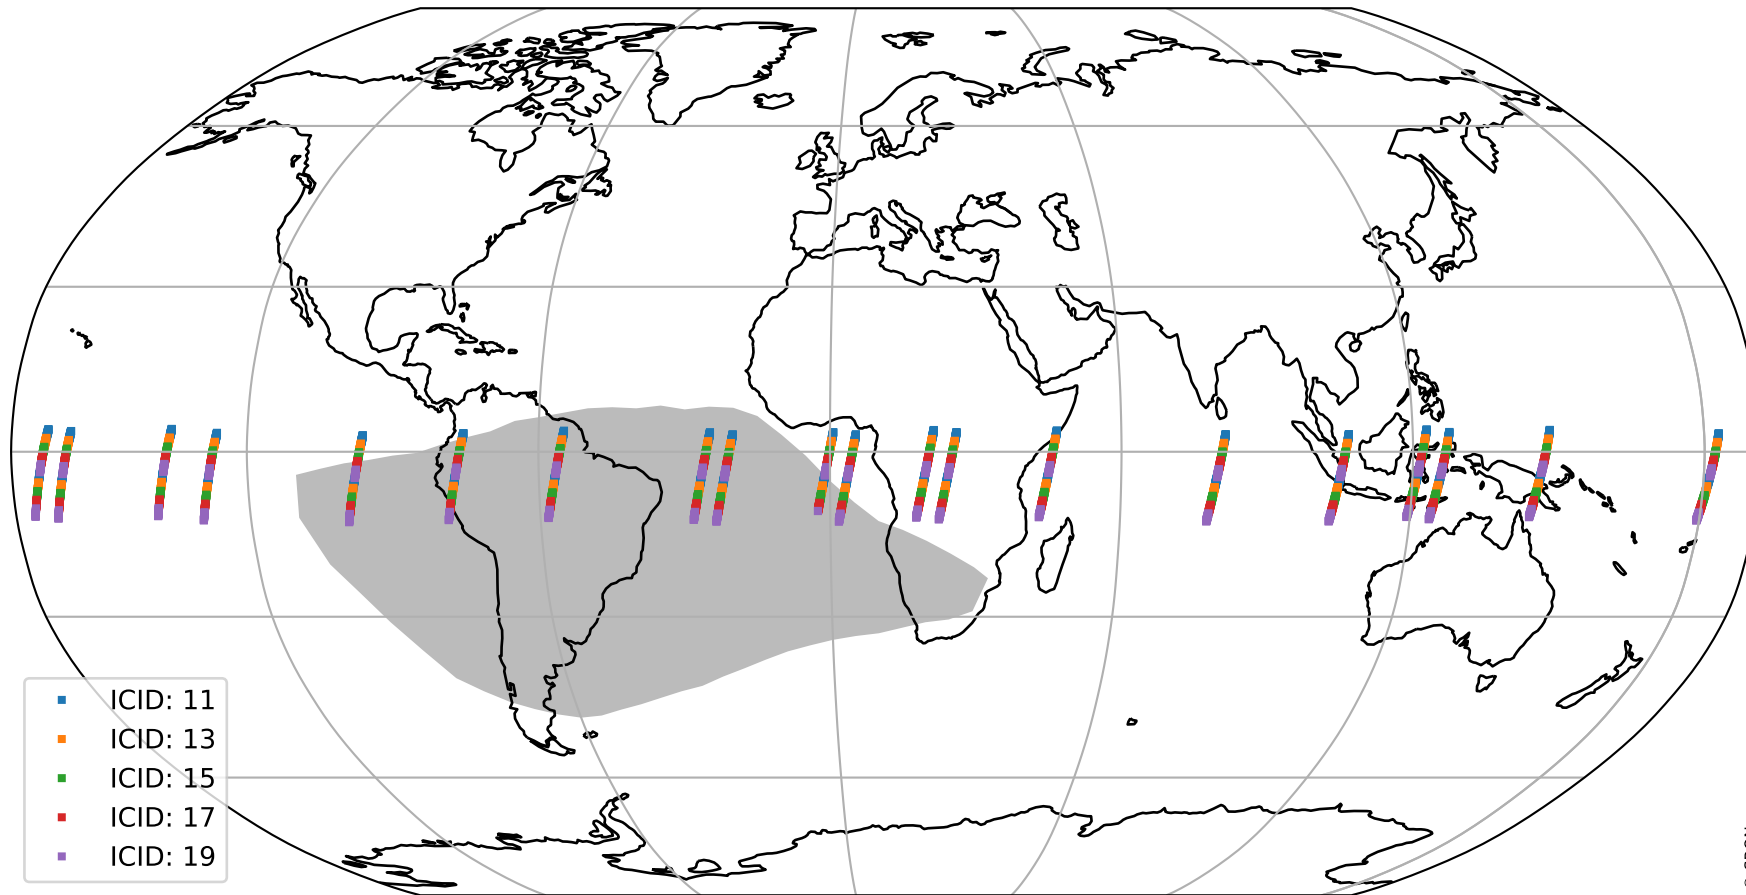

Tropomi SWIR offset (beta nominal)

orbits : 20 in [23392, 23437]
coverage : 2022-04-19 / 2022-04-22
median : 0.52597 V
spread : 0.035915 V
created : 2023-08-22T11:14:44

value detector map

Tropomi SWIR offset (beta nominal)

orbits : 20 in [23392, 23437]
coverage : 2022-04-19 / 2022-04-22
median : 31.97 μV
spread : 16.017 μV
created : 2023-08-22T11:14:44

Tropomi SWIR offset (beta nominal)

orbits : 20 in [23392, 23437]
coverage : 2022-04-19 / 2022-04-22
median : -0.048862 mV
spread : 0.40163 mV
created : 2023-08-22T11:14:45

value compared with SWIR offset CKD

Tropomi SWIR offset (beta nominal) ground-tracks of Sentinel-5P

orbits : 20 in [23392, 23437]
coverage : 2022-04-19 / 2022-04-22
created : 2023-08-22T11:14:45

Tropomi SWIR offset (beta nominal)

orbits : [1867, 23437]
coverage : 2018-02-20 / 2022-04-22
created : 2023-08-22T11:14:45

trend of detector median & temperatures