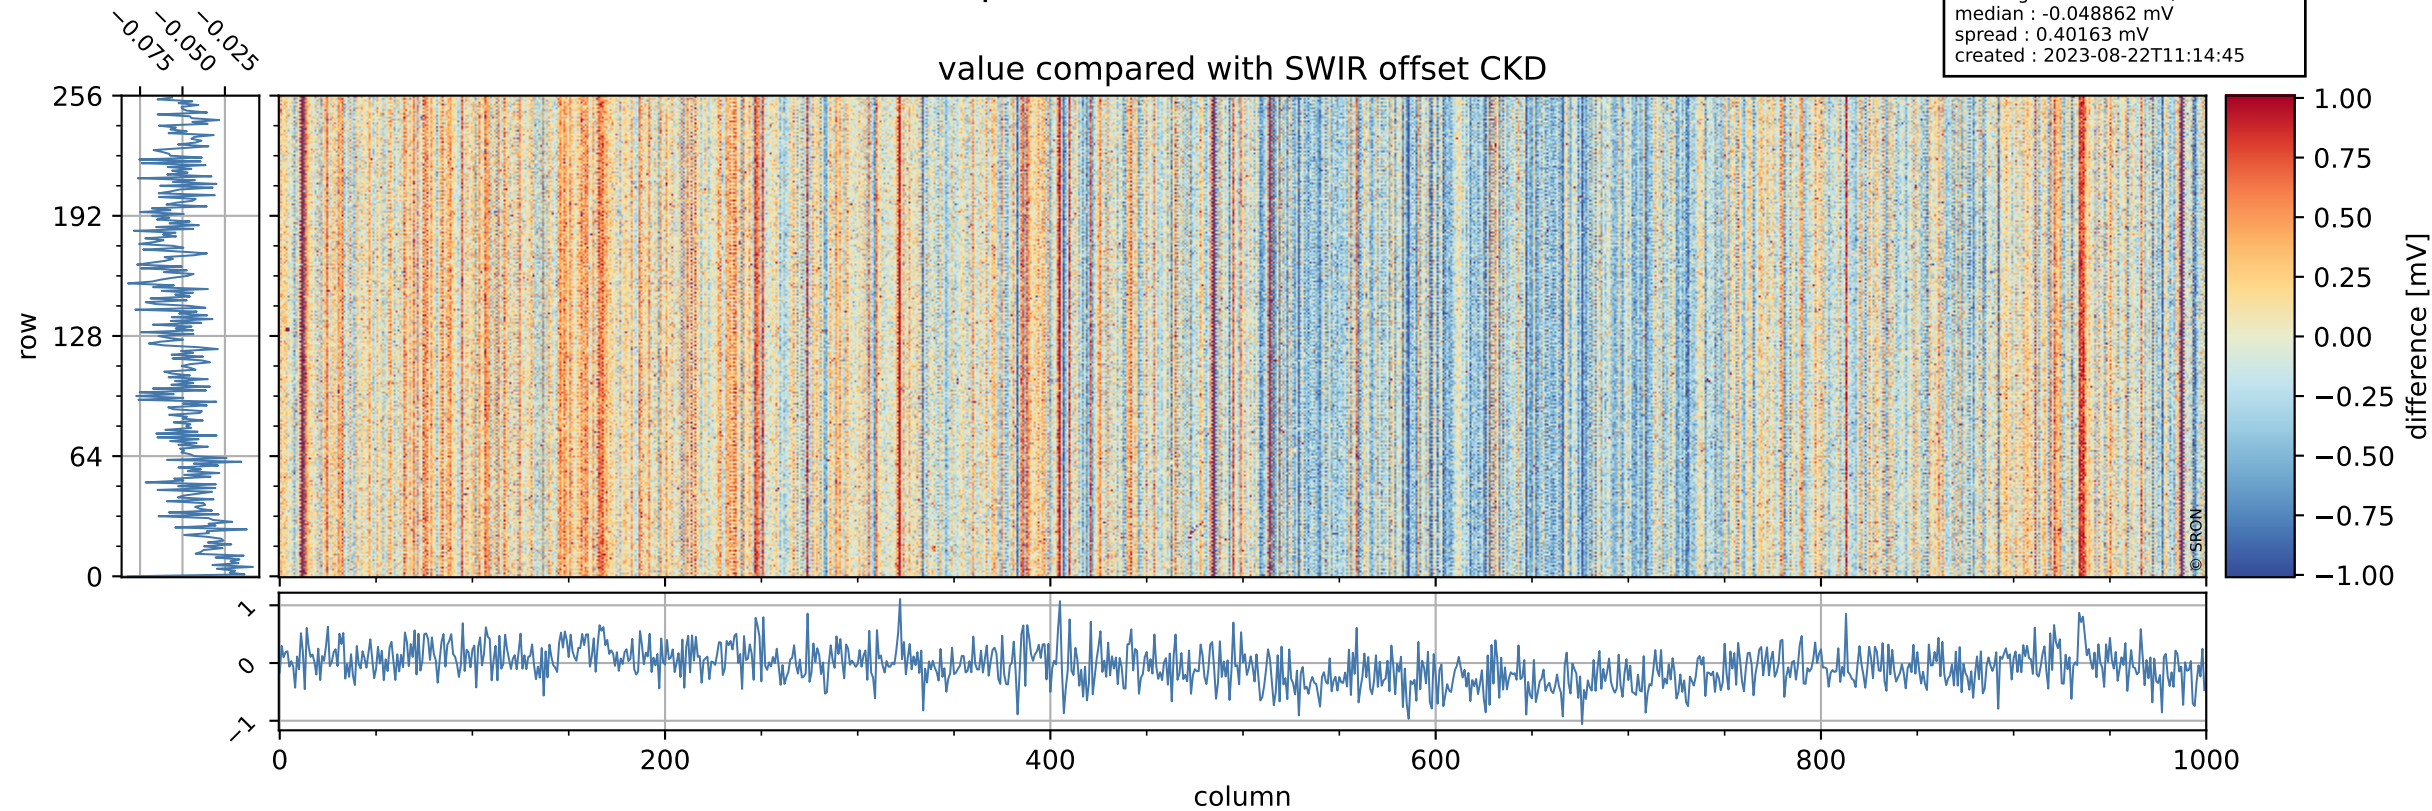

Tropomi SWIR offset (beta nominal)

orbits : 20 in [23392, 23437]
coverage : 2022-04-19 / 2022-04-22
median : 0.52597 V
spread : 0.035915 V
created : 2023-08-22T11:14:44

value detector map

Tropomi SWIR offset (beta nominal)

orbits : 20 in [23392, 23437]
coverage : 2022-04-19 / 2022-04-22
median : 31.97 μV
spread : 16.017 μV
created : 2023-08-22T11:14:44

Tropomi SWIR offset (beta nominal)

orbits : 20 in [23392, 23437]
coverage : 2022-04-19 / 2022-04-22
median : -0.048862 mV
spread : 0.40163 mV
created : 2023-08-22T11:14:45

value compared with SWIR offset CKD

Tropomi SWIR offset (beta nominal) ground-tracks of Sentinel-5P

orbits : 20 in [23392, 23437]
coverage : 2022-04-19 / 2022-04-22
created : 2023-08-22T11:14:45

Tropomi SWIR offset (beta nominal)

orbits : [1867, 23437]
coverage : 2018-02-20 / 2022-04-22
created : 2023-08-22T11:14:45

trend of detector median & temperatures