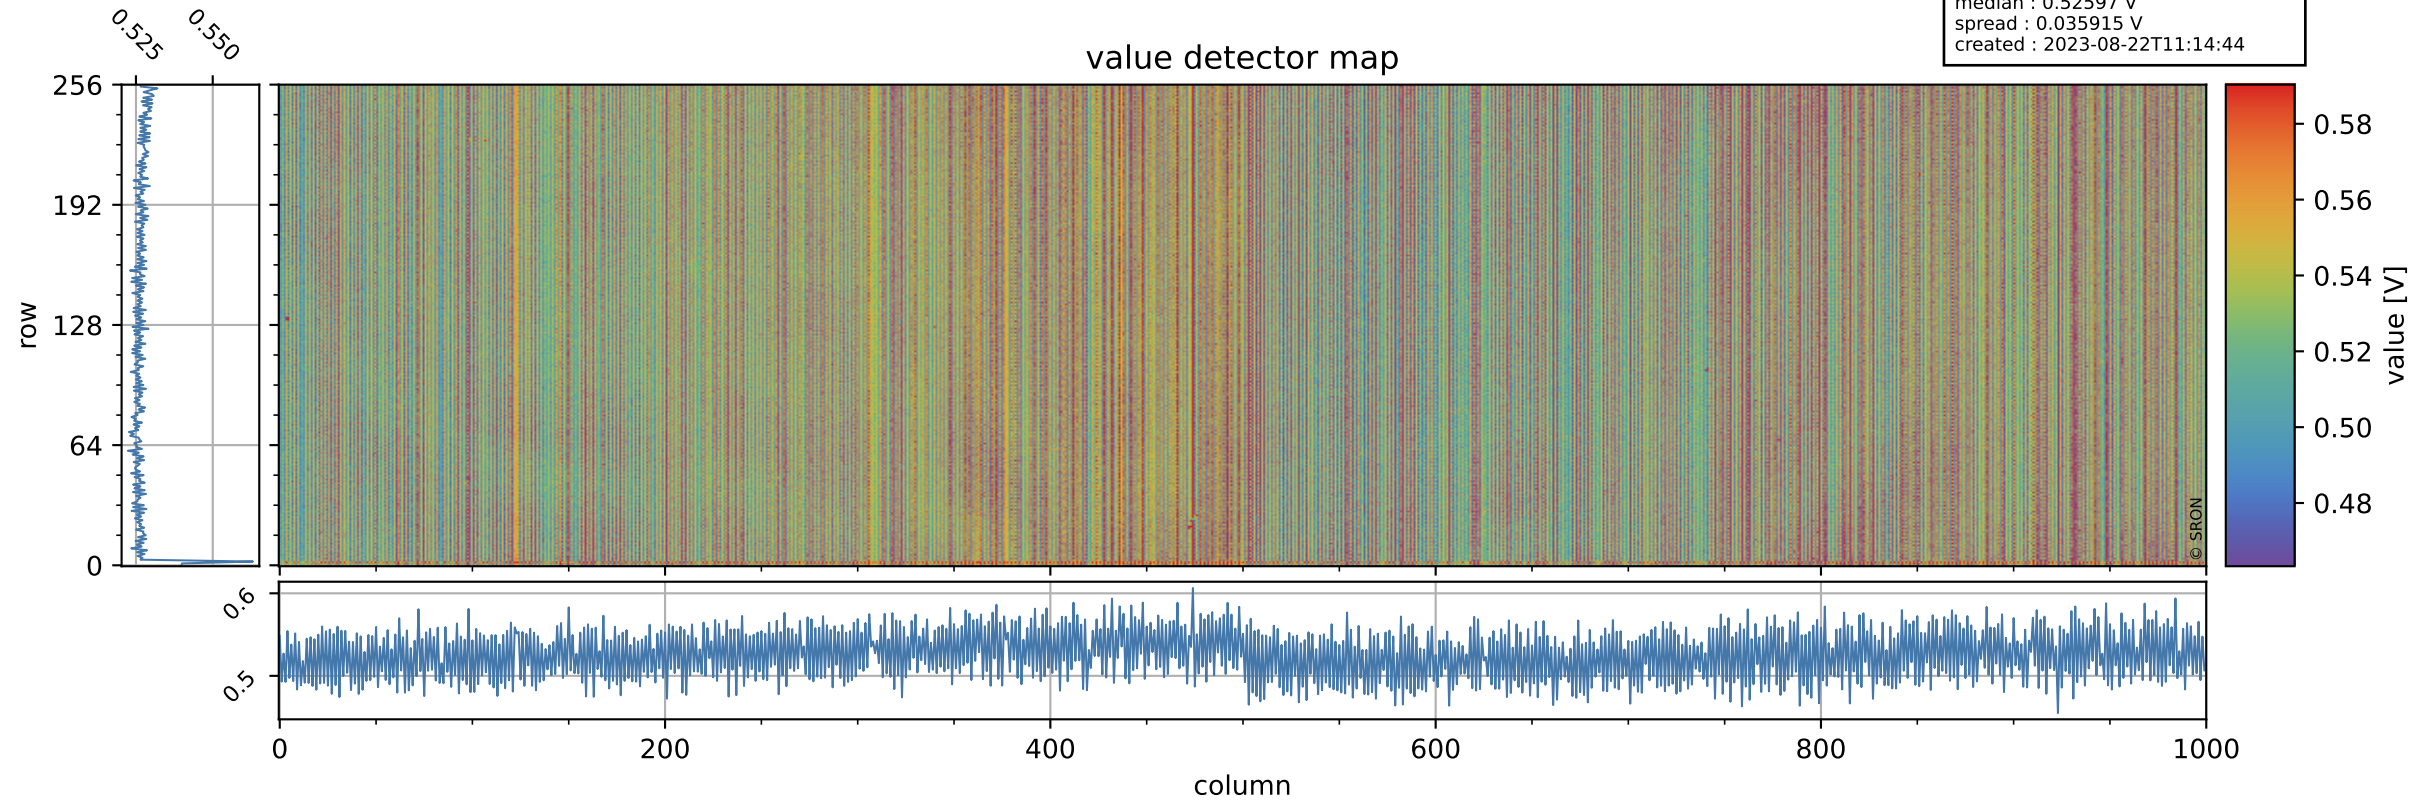

Tropomi SWIR offset (beta nominal)

orbits : 20 in [23392, 23437]
coverage : 2022-04-19 / 2022-04-22
median : 0.52597 V
spread : 0.035915 V
created : 2023-08-22T11:14:44

value detector map

Tropomi SWIR offset (beta nominal)

orbits : 20 in [23392, 23437]
coverage : 2022-04-19 / 2022-04-22
median : 31.97 μV
spread : 16.017 μV
created : 2023-08-22T11:14:44

Tropomi SWIR offset (beta nominal)

orbits : 20 in [23392, 23437]
coverage : 2022-04-19 / 2022-04-22
median : -0.048862 mV
spread : 0.40163 mV
created : 2023-08-22T11:14:45

value compared with SWIR offset CKD

Tropomi SWIR offset (beta nominal) ground-tracks of Sentinel-5P

orbits : 20 in [23392, 23437]
coverage : 2022-04-19 / 2022-04-22
created : 2023-08-22T11:14:45

Tropomi SWIR offset (beta nominal)

orbits : [1867, 23437]
coverage : 2018-02-20 / 2022-04-22
created : 2023-08-22T11:14:45

trend of detector median & temperatures