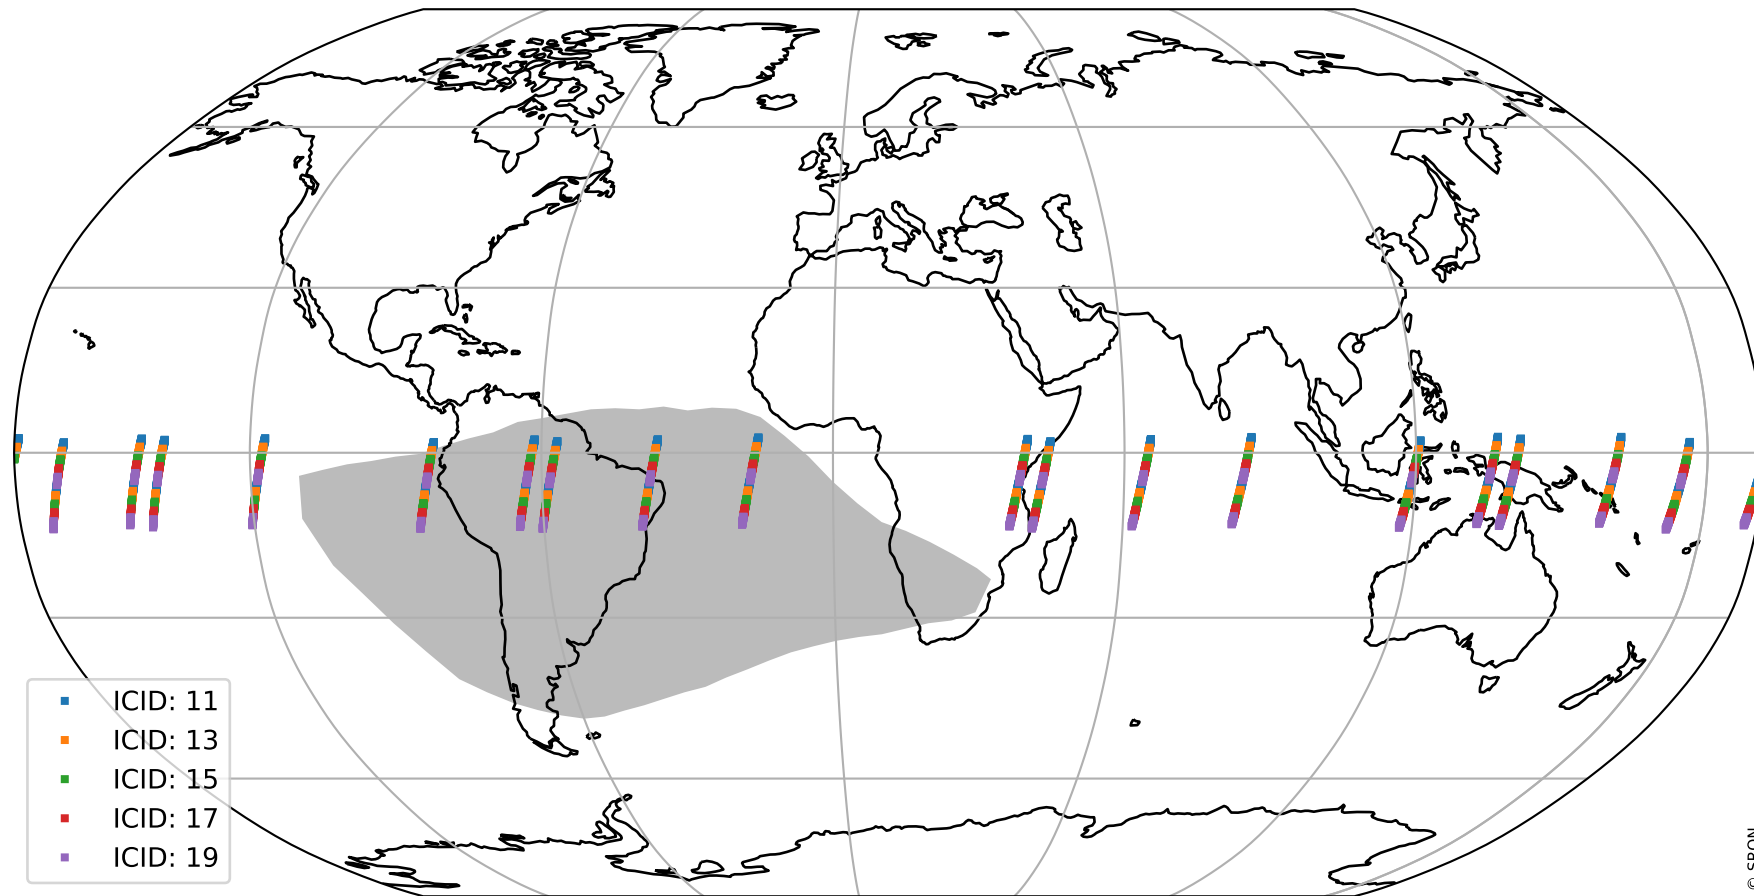

Tropomi SWIR offset (beta nominal)

orbits : 19 in [23437, 23482]
coverage : 2022-04-22 / 2022-04-25
median : 0.52596 V
spread : 0.035912 V
created : 2023-08-22T11:14:46

value detector map

Tropomi SWIR offset (beta nominal)

orbits : 19 in [23437, 23482]
coverage : 2022-04-22 / 2022-04-25
median : 30.159 μV
spread : 14.994 μV
created : 2023-08-22T11:14:47

Tropomi SWIR offset (beta nominal)

orbits : 19 in [23437, 23482]
coverage : 2022-04-22 / 2022-04-25
median : -0.054785 mV
spread : 0.40696 mV
created : 2023-08-22T11:14:47

value compared with SWIR offset CKD

Tropomi SWIR offset (beta nominal) ground-tracks of Sentinel-5P

orbits : 19 in [23437, 23482]
coverage : 2022-04-22 / 2022-04-25
created : 2023-08-22T11:14:47

Tropomi SWIR offset (beta nominal)

orbits : [1867, 23482]
coverage : 2018-02-20 / 2022-04-25
created : 2023-08-22T11:14:47

trend of detector median & temperatures