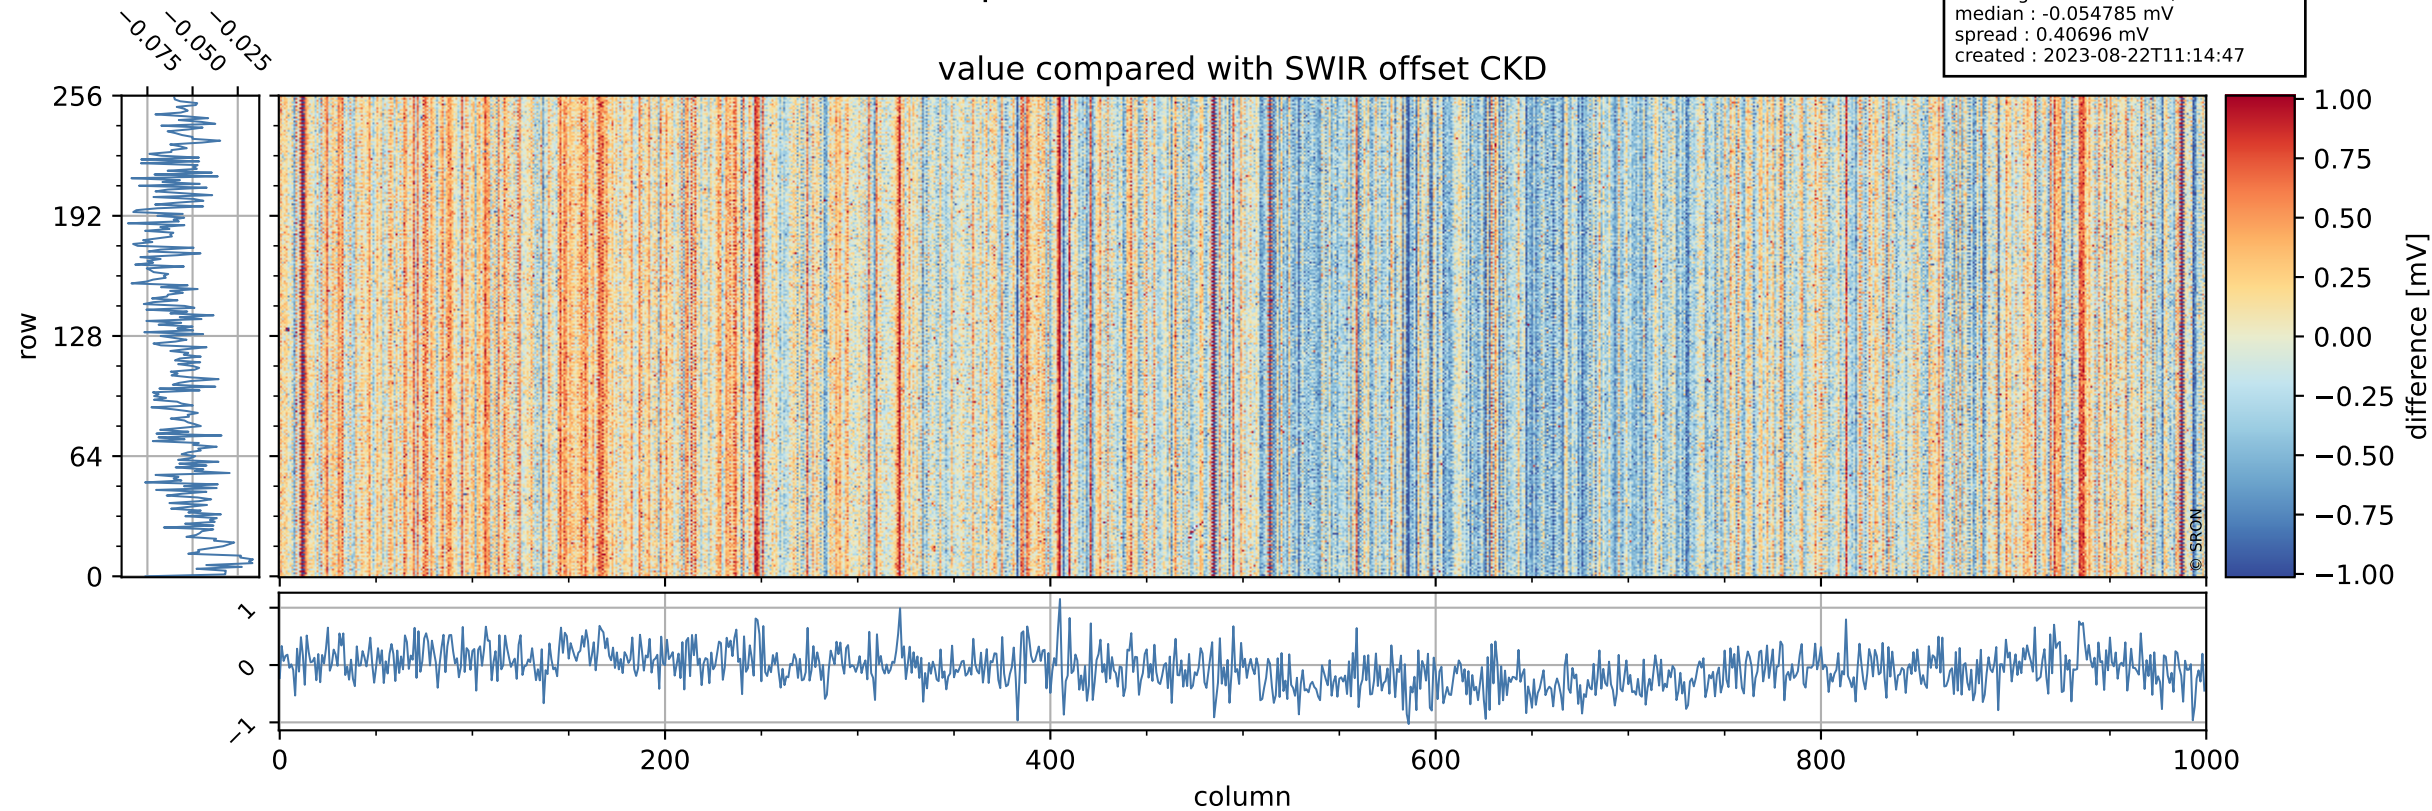

Tropomi SWIR offset (beta nominal)

orbits : 19 in [23437, 23482]
coverage : 2022-04-22 / 2022-04-25
median : 0.52596 V
spread : 0.035912 V
created : 2023-08-22T11:14:46

value detector map

Tropomi SWIR offset (beta nominal)

orbits : 19 in [23437, 23482]
coverage : 2022-04-22 / 2022-04-25
median : 30.159 μV
spread : 14.994 μV
created : 2023-08-22T11:14:47

Tropomi SWIR offset (beta nominal)

orbits : 19 in [23437, 23482]
coverage : 2022-04-22 / 2022-04-25
median : -0.054785 mV
spread : 0.40696 mV
created : 2023-08-22T11:14:47

value compared with SWIR offset CKD

Tropomi SWIR offset (beta nominal) ground-tracks of Sentinel-5P

orbits : 19 in [23437, 23482]
coverage : 2022-04-22 / 2022-04-25
created : 2023-08-22T11:14:47

Tropomi SWIR offset (beta nominal)

orbits : [1867, 23482]
coverage : 2018-02-20 / 2022-04-25
created : 2023-08-22T11:14:47

trend of detector median & temperatures