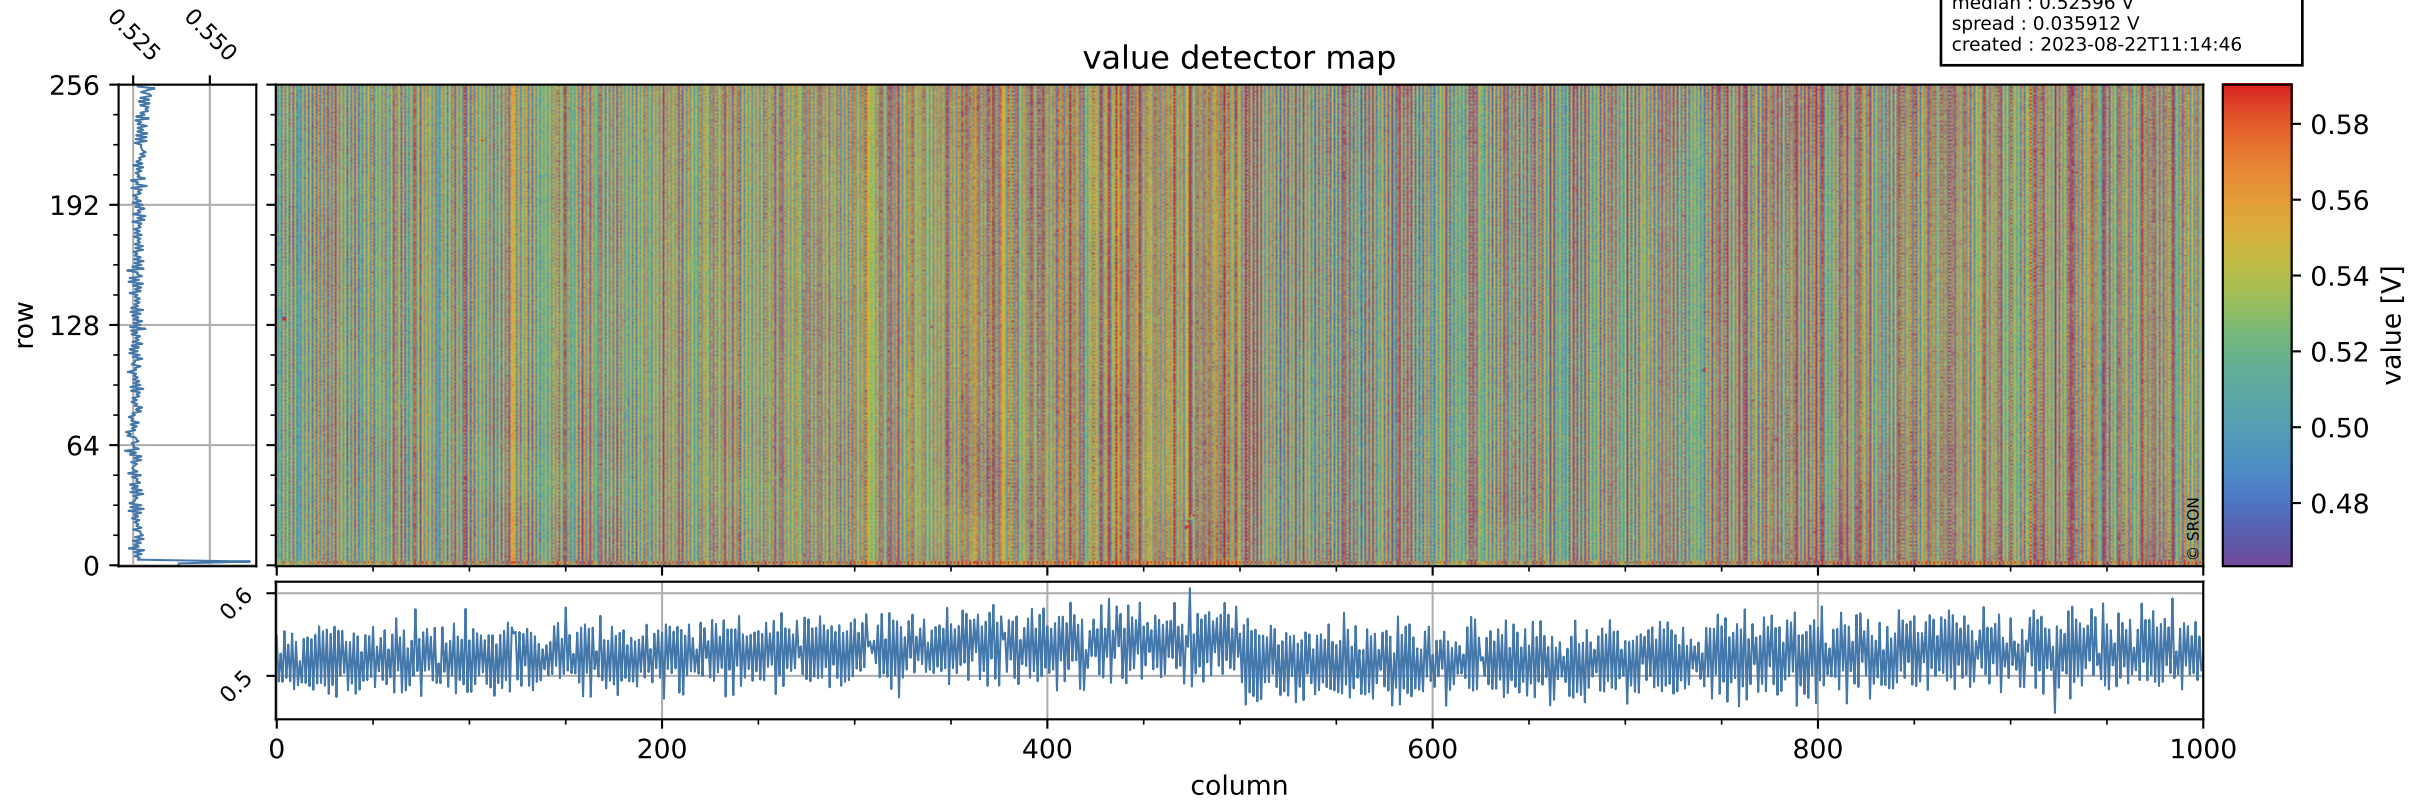

Tropomi SWIR offset (beta nominal)

orbits : 19 in [23437, 23482]
coverage : 2022-04-22 / 2022-04-25
median : 0.52596 V
spread : 0.035912 V
created : 2023-08-22T11:14:46

value detector map

Tropomi SWIR offset (beta nominal)

orbits : 19 in [23437, 23482]
coverage : 2022-04-22 / 2022-04-25
median : 30.159 μV
spread : 14.994 μV
created : 2023-08-22T11:14:47

Tropomi SWIR offset (beta nominal)

orbits : 19 in [23437, 23482]
coverage : 2022-04-22 / 2022-04-25
median : -0.054785 mV
spread : 0.40696 mV
created : 2023-08-22T11:14:47

value compared with SWIR offset CKD

Tropomi SWIR offset (beta nominal) ground-tracks of Sentinel-5P

orbits : 19 in [23437, 23482]
coverage : 2022-04-22 / 2022-04-25
created : 2023-08-22T11:14:47

Tropomi SWIR offset (beta nominal)

orbits : [1867, 23482]
coverage : 2018-02-20 / 2022-04-25
created : 2023-08-22T11:14:47

trend of detector median & temperatures