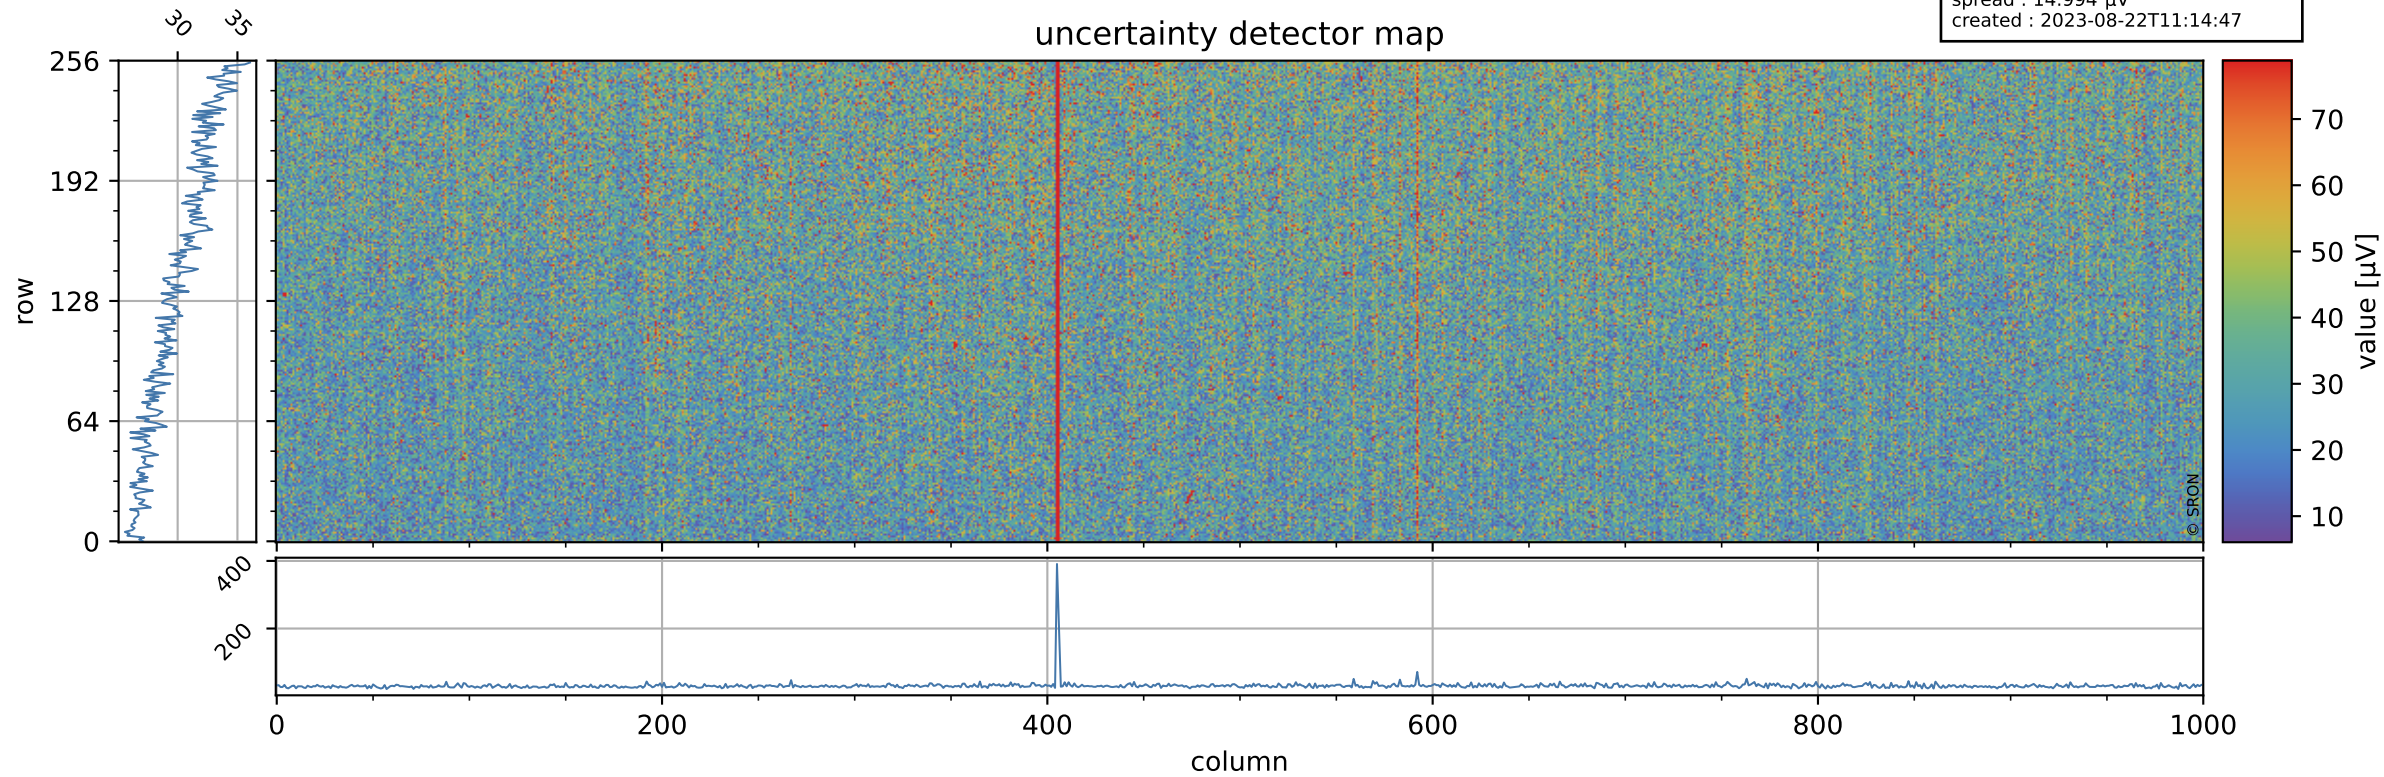

Tropomi SWIR offset (beta nominal)

orbits : 19 in [23437, 23482]
coverage : 2022-04-22 / 2022-04-25
median : 0.52596 V
spread : 0.035912 V
created : 2023-08-22T11:14:46

value detector map

Tropomi SWIR offset (beta nominal)

orbits : 19 in [23437, 23482]
coverage : 2022-04-22 / 2022-04-25
median : 30.159 μV
spread : 14.994 μV
created : 2023-08-22T11:14:47

Tropomi SWIR offset (beta nominal)

orbits : 19 in [23437, 23482]
coverage : 2022-04-22 / 2022-04-25
median : -0.054785 mV
spread : 0.40696 mV
created : 2023-08-22T11:14:47

value compared with SWIR offset CKD

Tropomi SWIR offset (beta nominal) ground-tracks of Sentinel-5P

orbits : 19 in [23437, 23482]
coverage : 2022-04-22 / 2022-04-25
created : 2023-08-22T11:14:47

Tropomi SWIR offset (beta nominal)

orbits : [1867, 23482]
coverage : 2018-02-20 / 2022-04-25
created : 2023-08-22T11:14:47

trend of detector median & temperatures