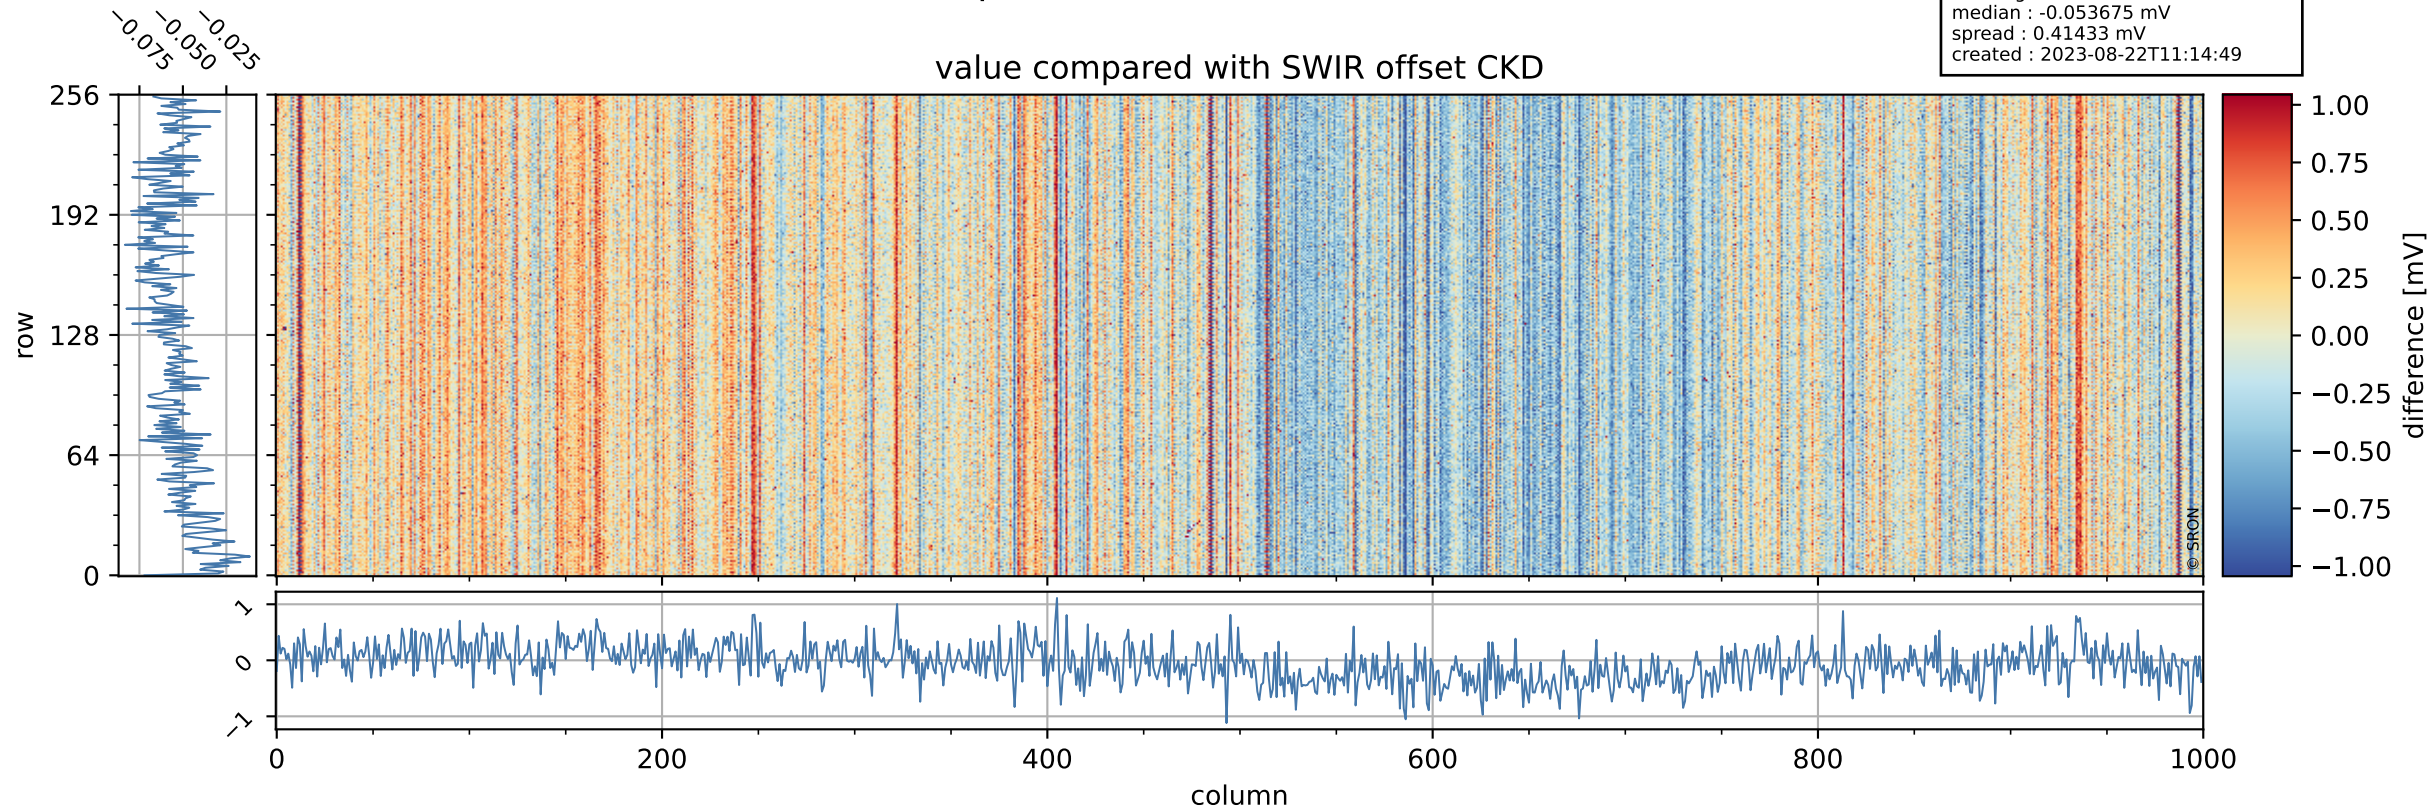

Tropomi SWIR offset (beta nominal)

orbits : 20 in [23482, 23527]
coverage : 2022-04-25 / 2022-04-28
median : 0.52596 V
spread : 0.035914 V
created : 2023-08-22T11:14:49

value detector map

Tropomi SWIR offset (beta nominal)

orbits : 20 in [23482, 23527]
coverage : 2022-04-25 / 2022-04-28
median : 32.676 μV
spread : 16.342 μV
created : 2023-08-22T11:14:49

Tropomi SWIR offset (beta nominal)

orbits : 20 in [23482, 23527]
coverage : 2022-04-25 / 2022-04-28
median : -0.053675 mV
spread : 0.41433 mV
created : 2023-08-22T11:14:49

value compared with SWIR offset CKD

Tropomi SWIR offset (beta nominal) ground-tracks of Sentinel-5P

orbits : 20 in [23482, 23527]
coverage : 2022-04-25 / 2022-04-28
created : 2023-08-22T11:14:49

Tropomi SWIR offset (beta nominal)

orbits : [1867, 23527]
coverage : 2018-02-20 / 2022-04-28
created : 2023-08-22T11:14:50

trend of detector median & temperatures