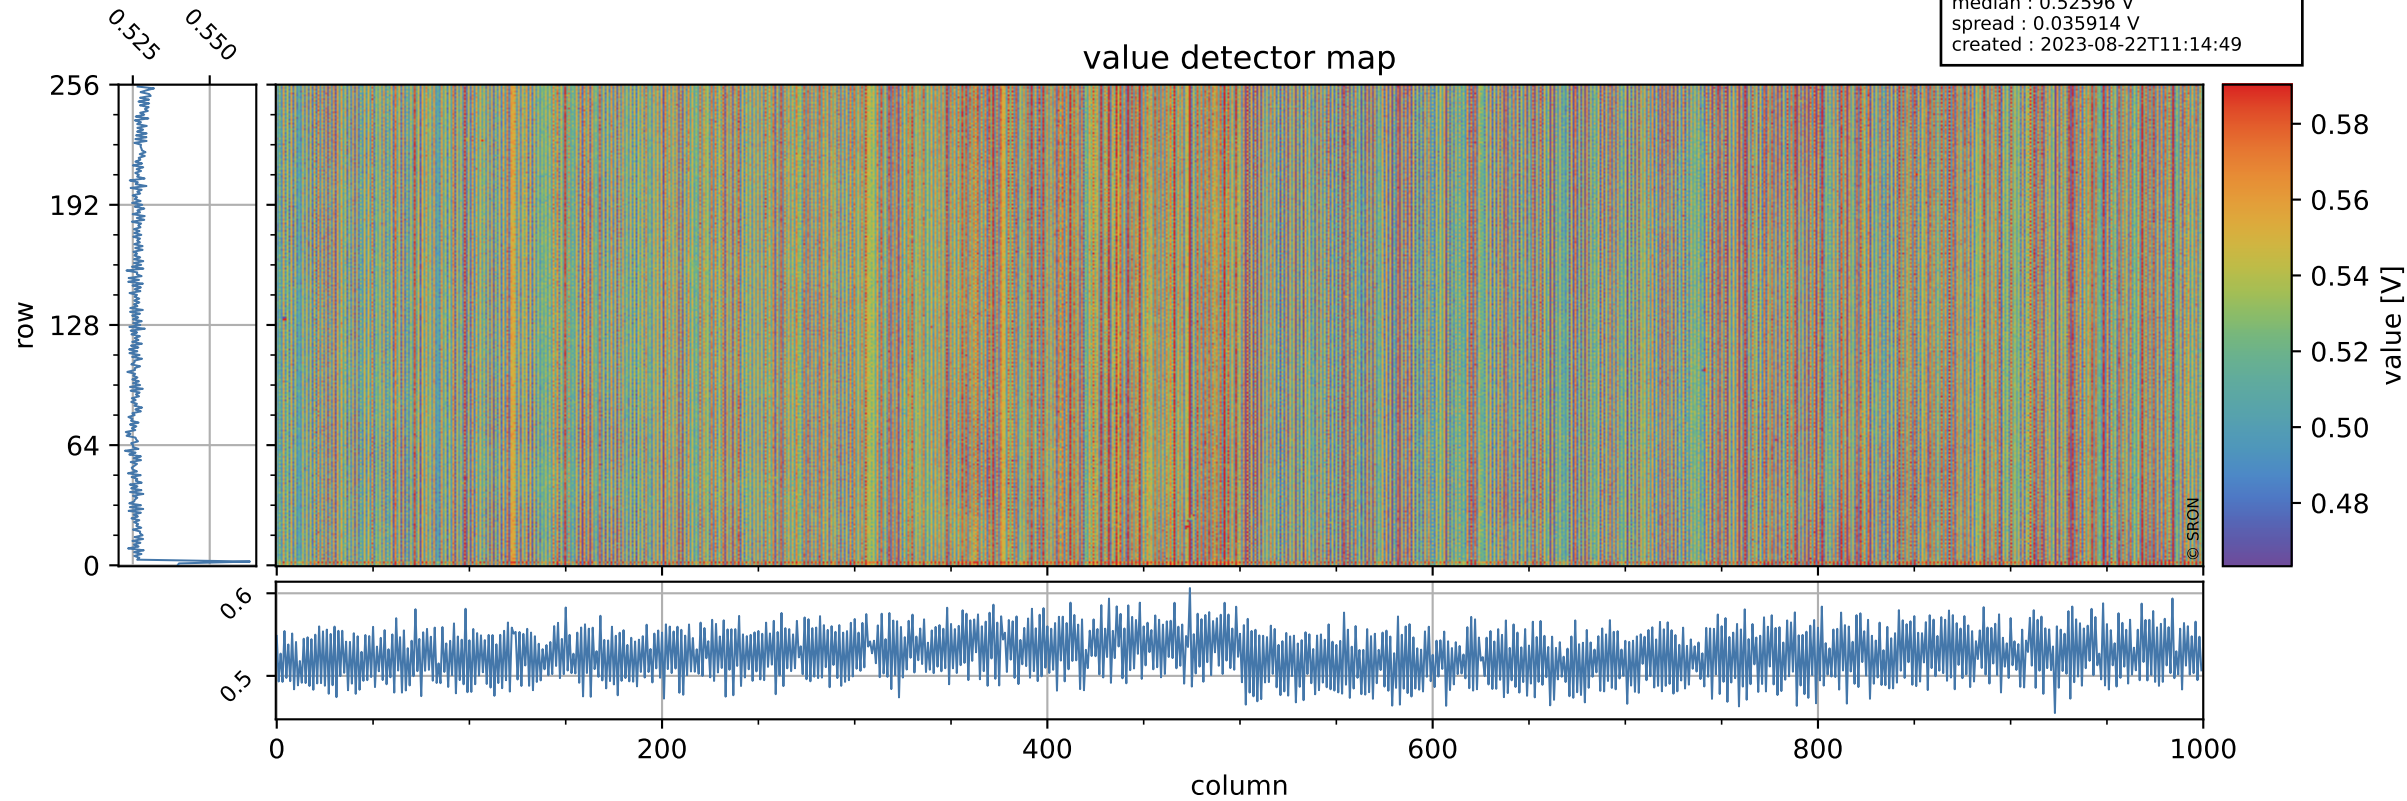

Tropomi SWIR offset (beta nominal)

orbits : 20 in [23482, 23527]
coverage : 2022-04-25 / 2022-04-28
median : 0.52596 V
spread : 0.035914 V
created : 2023-08-22T11:14:49

value detector map

Tropomi SWIR offset (beta nominal)

orbits : 20 in [23482, 23527]
coverage : 2022-04-25 / 2022-04-28
median : 32.676 μV
spread : 16.342 μV
created : 2023-08-22T11:14:49

Tropomi SWIR offset (beta nominal)

orbits : 20 in [23482, 23527]
coverage : 2022-04-25 / 2022-04-28
median : -0.053675 mV
spread : 0.41433 mV
created : 2023-08-22T11:14:49

value compared with SWIR offset CKD

Tropomi SWIR offset (beta nominal) ground-tracks of Sentinel-5P

orbits : 20 in [23482, 23527]
coverage : 2022-04-25 / 2022-04-28
created : 2023-08-22T11:14:49

Tropomi SWIR offset (beta nominal)

orbits : [1867, 23527]
coverage : 2018-02-20 / 2022-04-28
created : 2023-08-22T11:14:50

trend of detector median & temperatures