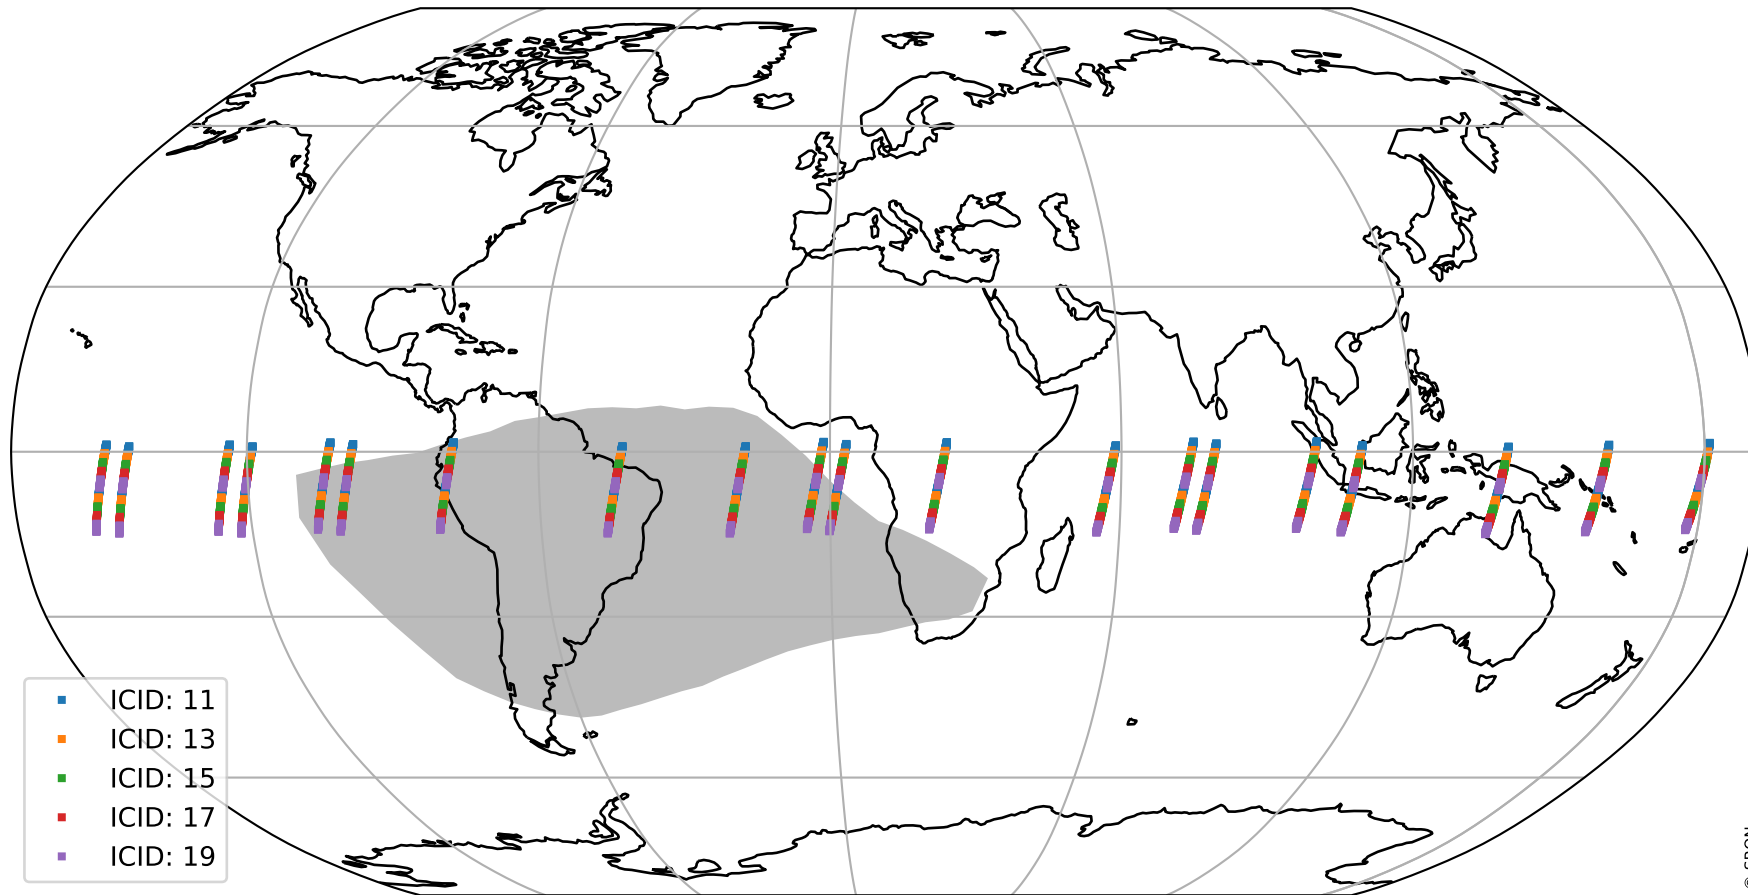

Tropomi SWIR offset (beta nominal)

orbits : 20 in [23482, 23527]
coverage : 2022-04-25 / 2022-04-28
median : 0.52596 V
spread : 0.035914 V
created : 2023-08-22T11:14:49

value detector map

Tropomi SWIR offset (beta nominal)

orbits : 20 in [23482, 23527]
coverage : 2022-04-25 / 2022-04-28
median : 32.676 μV
spread : 16.342 μV
created : 2023-08-22T11:14:49

Tropomi SWIR offset (beta nominal)

orbits : 20 in [23482, 23527]
coverage : 2022-04-25 / 2022-04-28
median : -0.053675 mV
spread : 0.41433 mV
created : 2023-08-22T11:14:49

value compared with SWIR offset CKD

Tropomi SWIR offset (beta nominal) ground-tracks of Sentinel-5P

orbits : 20 in [23482, 23527]
coverage : 2022-04-25 / 2022-04-28
created : 2023-08-22T11:14:49

Tropomi SWIR offset (beta nominal)

orbits : [1867, 23527]
coverage : 2018-02-20 / 2022-04-28
created : 2023-08-22T11:14:50

trend of detector median & temperatures