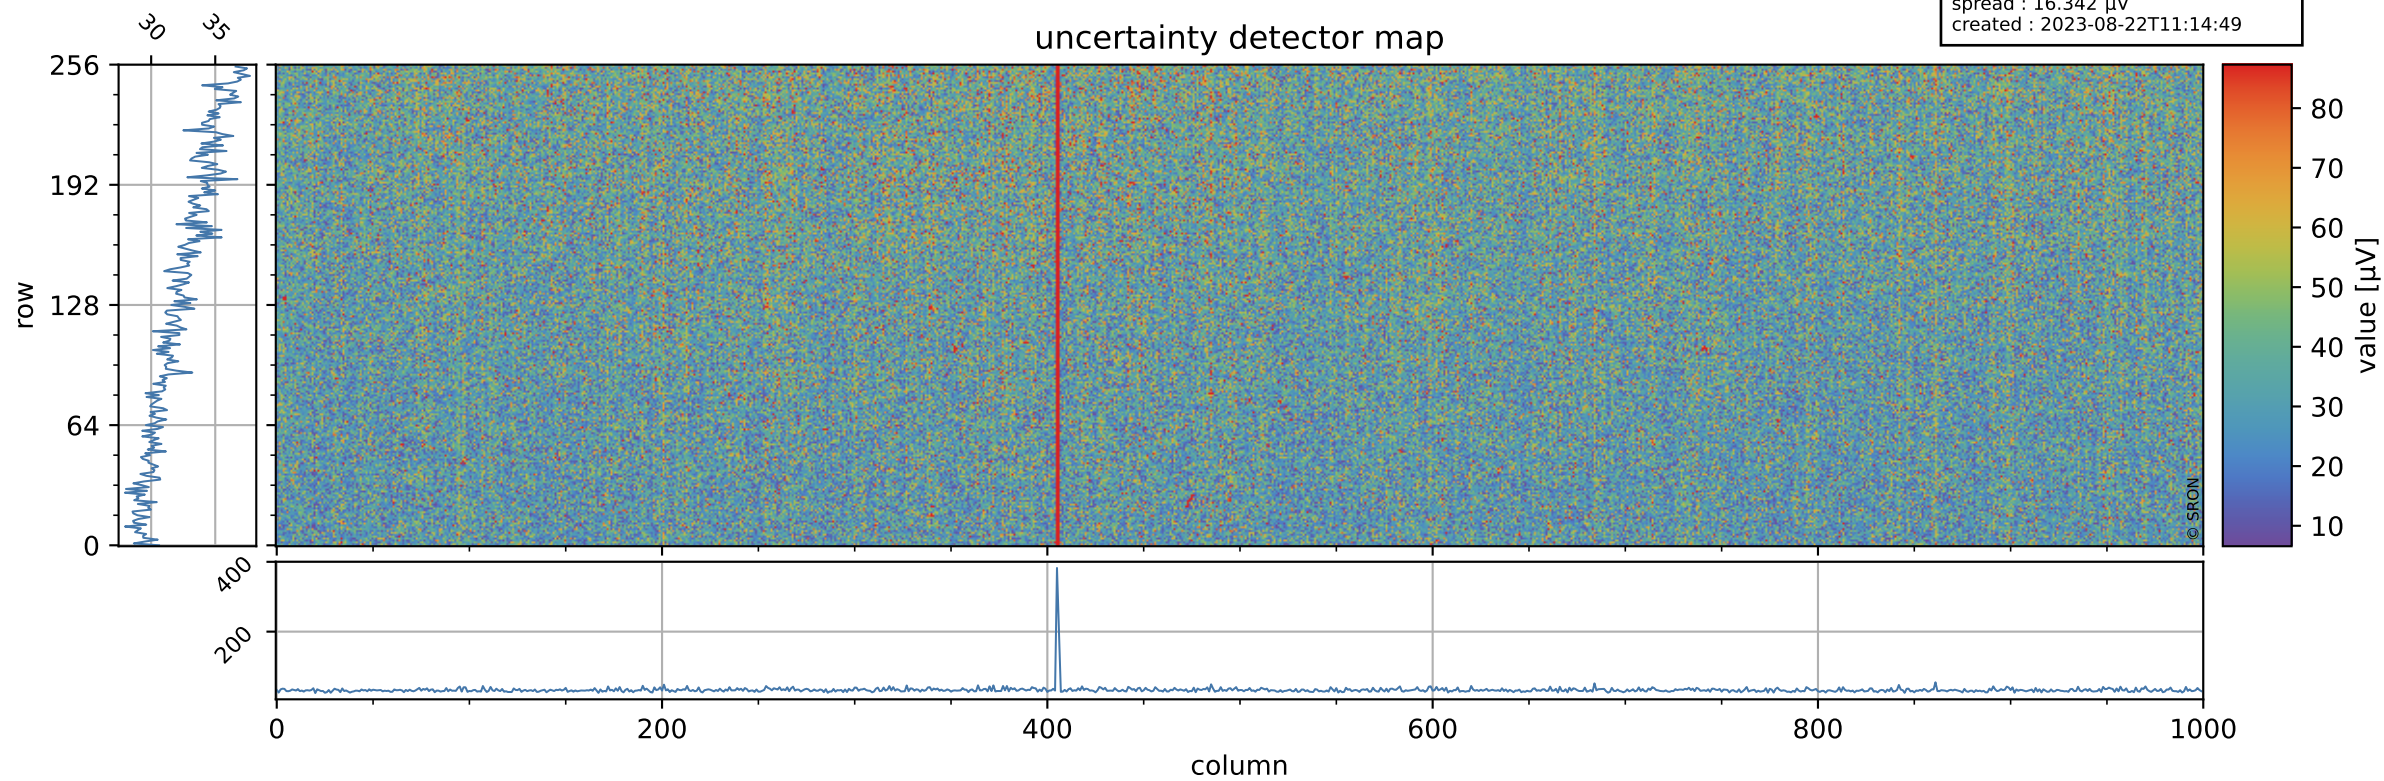

Tropomi SWIR offset (beta nominal)

orbits : 20 in [23482, 23527]
coverage : 2022-04-25 / 2022-04-28
median : 0.52596 V
spread : 0.035914 V
created : 2023-08-22T11:14:49

value detector map

Tropomi SWIR offset (beta nominal)

orbits : 20 in [23482, 23527]
coverage : 2022-04-25 / 2022-04-28
median : 32.676 μV
spread : 16.342 μV
created : 2023-08-22T11:14:49

Tropomi SWIR offset (beta nominal)

orbits : 20 in [23482, 23527]
coverage : 2022-04-25 / 2022-04-28
median : -0.053675 mV
spread : 0.41433 mV
created : 2023-08-22T11:14:49

value compared with SWIR offset CKD

Tropomi SWIR offset (beta nominal) ground-tracks of Sentinel-5P

orbits : 20 in [23482, 23527]
coverage : 2022-04-25 / 2022-04-28
created : 2023-08-22T11:14:49

Tropomi SWIR offset (beta nominal)

orbits : [1867, 23527]
coverage : 2018-02-20 / 2022-04-28
created : 2023-08-22T11:14:50

trend of detector median & temperatures