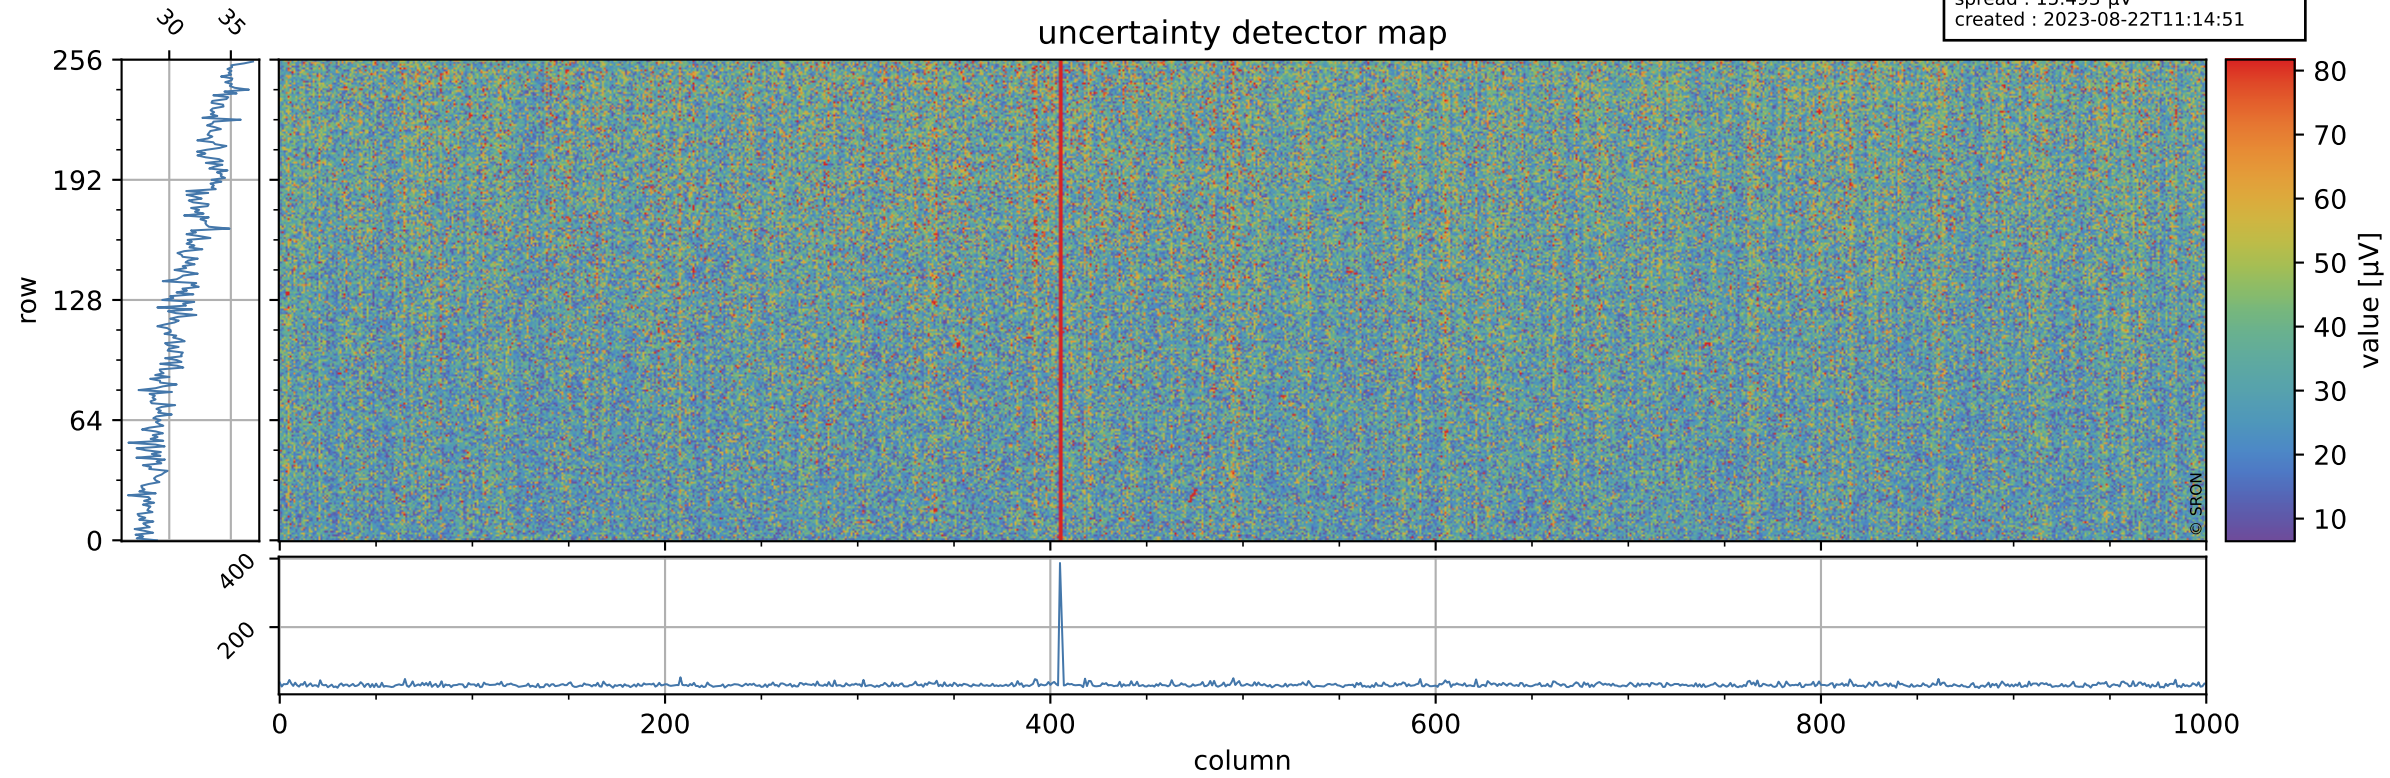

Tropomi SWIR offset (beta nominal)

orbits : 18 in [23527, 23572]
coverage : 2022-04-28 / 2022-05-01
median : 0.52599 V
spread : 0.035916 V
created : 2023-08-22T11:14:51

value detector map

Tropomi SWIR offset (beta nominal)

orbits : 18 in [23527, 23572]
coverage : 2022-04-28 / 2022-05-01
median : 31.461 μV
spread : 15.493 μV
created : 2023-08-22T11:14:51

Tropomi SWIR offset (beta nominal)

orbits : 18 in [23527, 23572]
coverage : 2022-04-28 / 2022-05-01
median : -0.021401 mV
spread : 0.42011 mV
created : 2023-08-22T11:14:51

value compared with SWIR offset CKD

Tropomi SWIR offset (beta nominal) ground-tracks of Sentinel-5P

orbits : 18 in [23527, 23572]
coverage : 2022-04-28 / 2022-05-01
created : 2023-08-22T11:14:52

Tropomi SWIR offset (beta nominal)

orbits : [1867, 23572]
coverage : 2018-02-20 / 2022-05-01
created : 2023-08-22T11:14:52

trend of detector median & temperatures