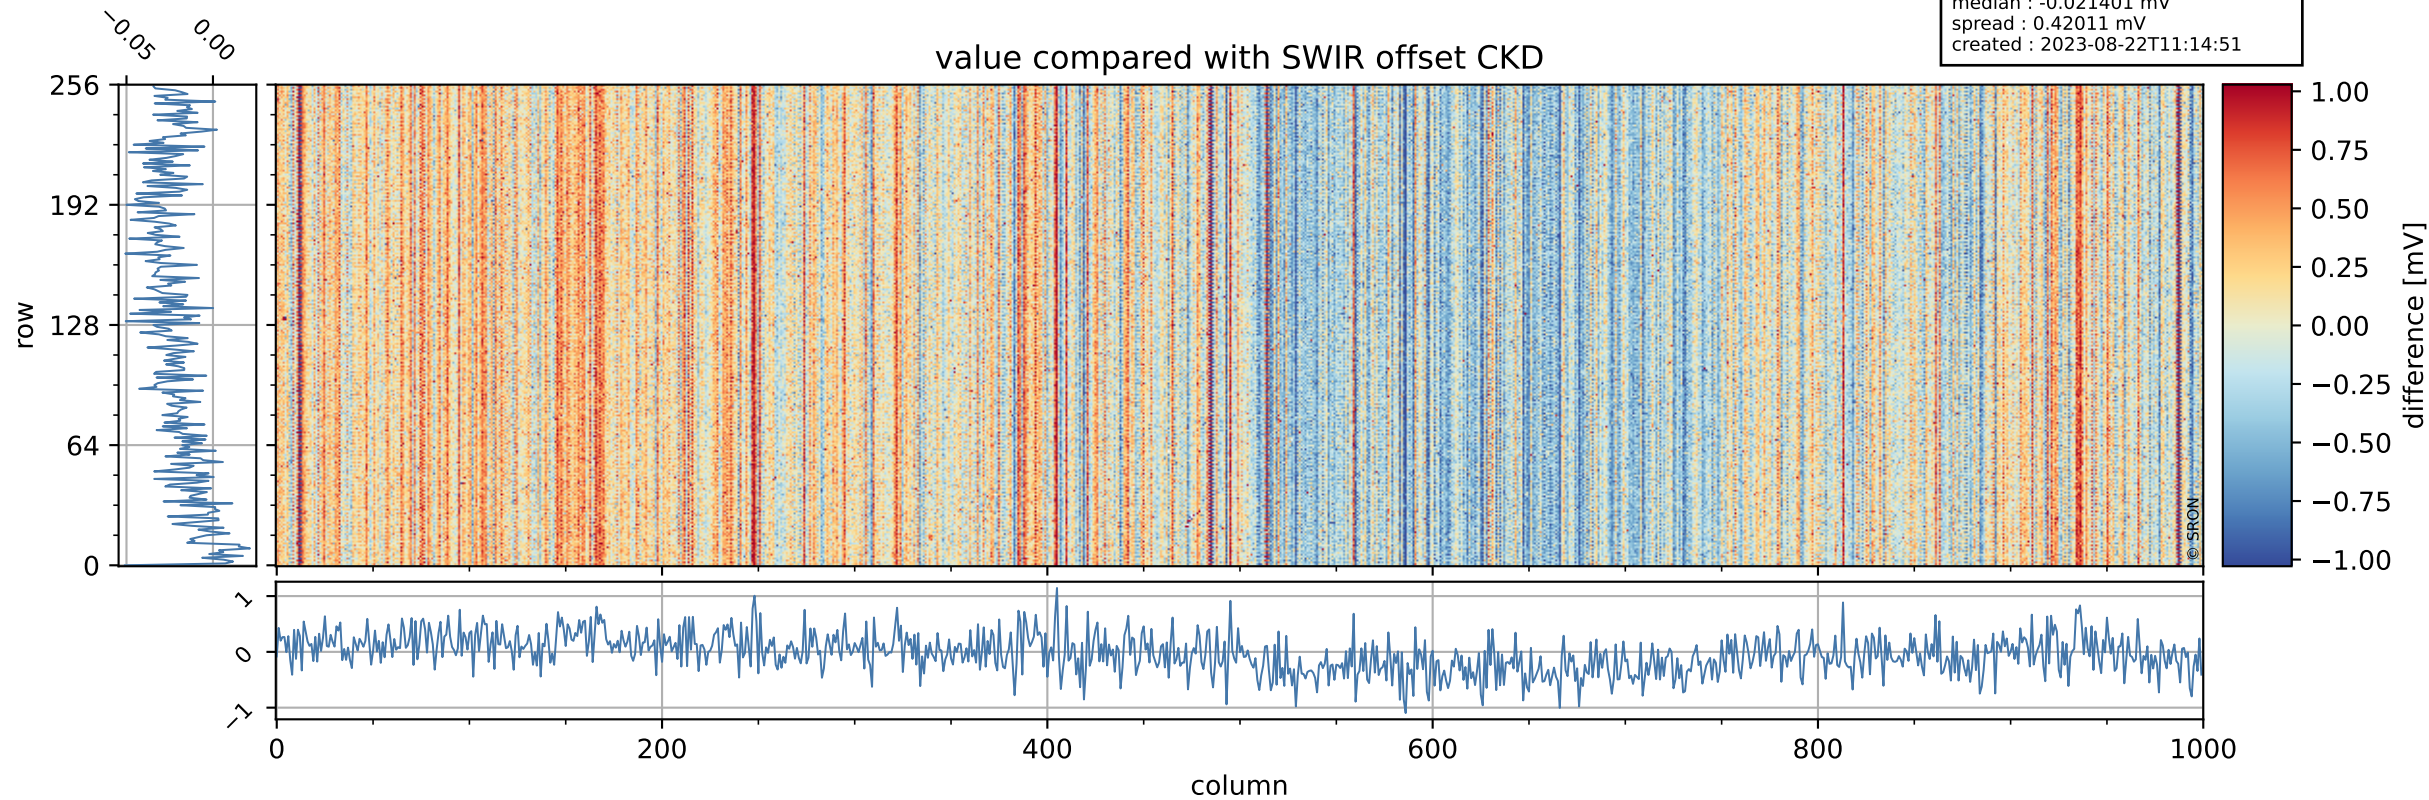

Tropomi SWIR offset (beta nominal)

orbits : 18 in [23527, 23572]
coverage : 2022-04-28 / 2022-05-01
median : 0.52599 V
spread : 0.035916 V
created : 2023-08-22T11:14:51

value detector map

Tropomi SWIR offset (beta nominal)

orbits : 18 in [23527, 23572]
coverage : 2022-04-28 / 2022-05-01
median : 31.461 μV
spread : 15.493 μV
created : 2023-08-22T11:14:51

Tropomi SWIR offset (beta nominal)

orbits : 18 in [23527, 23572]
coverage : 2022-04-28 / 2022-05-01
median : -0.021401 mV
spread : 0.42011 mV
created : 2023-08-22T11:14:51

value compared with SWIR offset CKD

Tropomi SWIR offset (beta nominal) ground-tracks of Sentinel-5P

orbits : 18 in [23527, 23572]
coverage : 2022-04-28 / 2022-05-01
created : 2023-08-22T11:14:52

Tropomi SWIR offset (beta nominal)

orbits : [1867, 23572]
coverage : 2018-02-20 / 2022-05-01
created : 2023-08-22T11:14:52

trend of detector median & temperatures