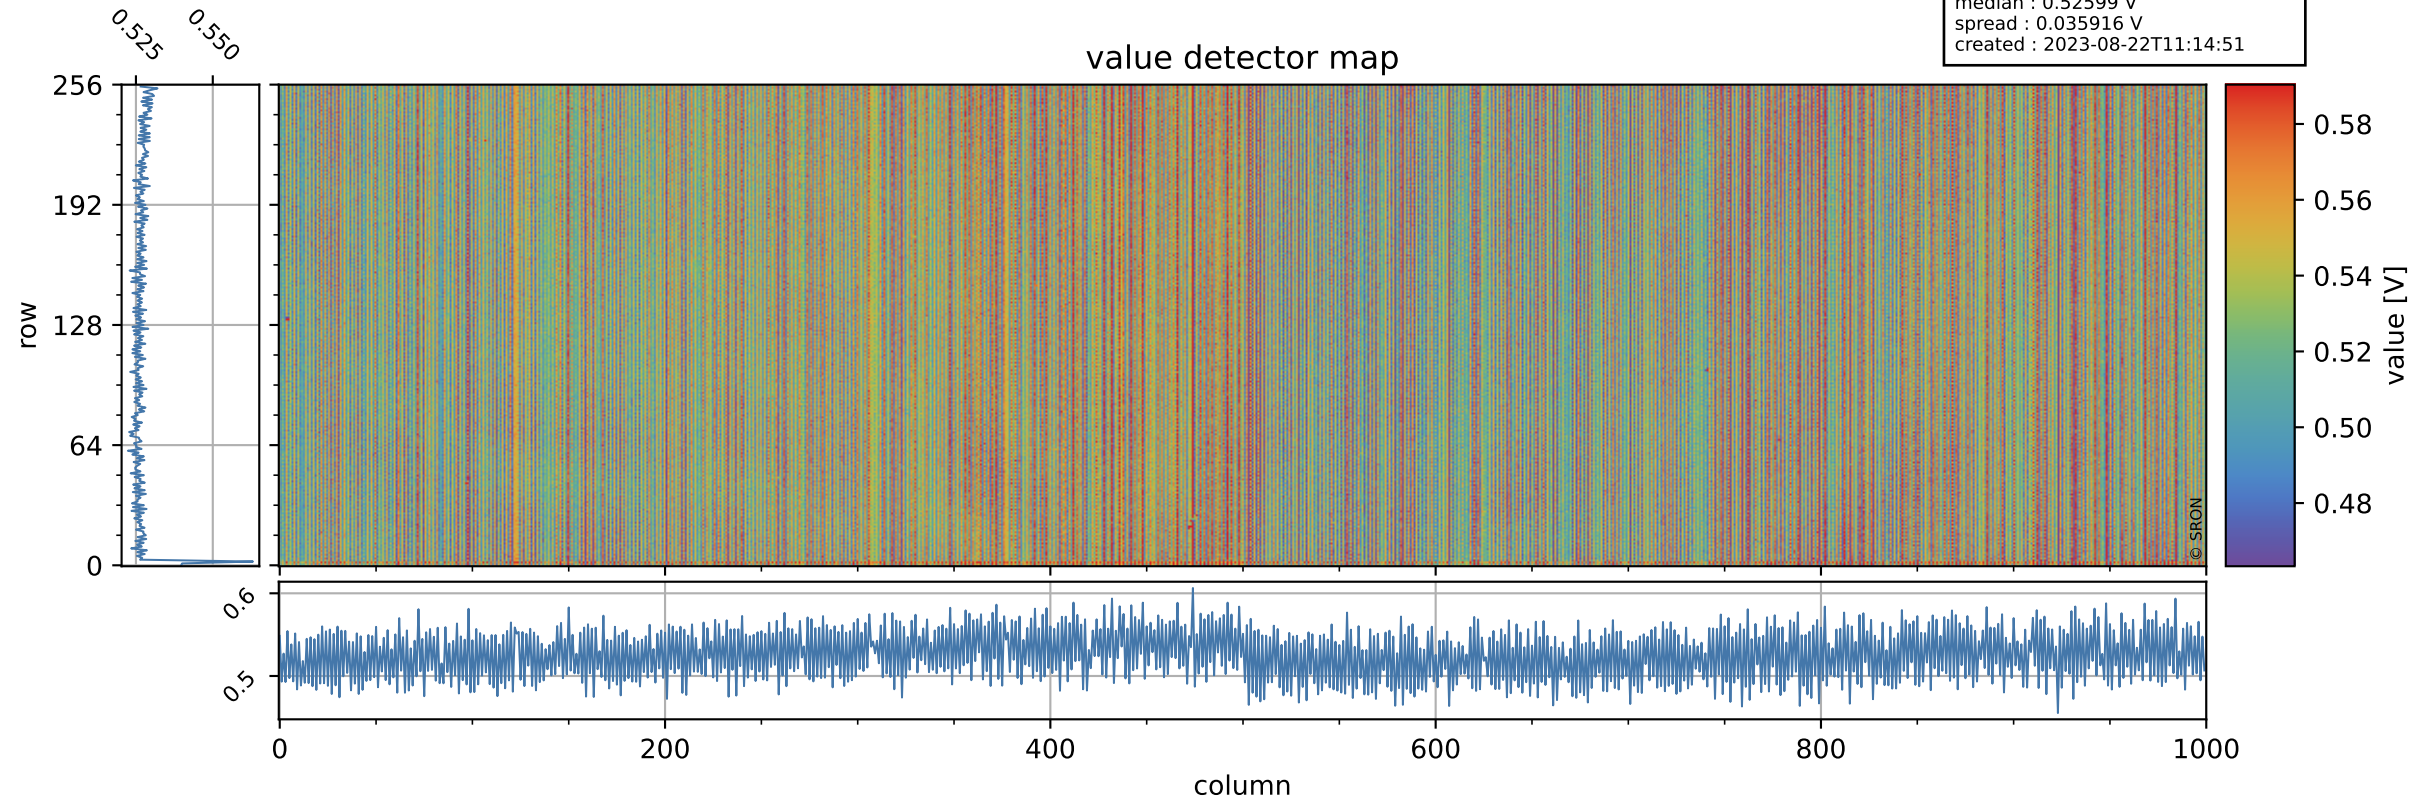

Tropomi SWIR offset (beta nominal)

orbits : 18 in [23527, 23572]
coverage : 2022-04-28 / 2022-05-01
median : 0.52599 V
spread : 0.035916 V
created : 2023-08-22T11:14:51

value detector map

Tropomi SWIR offset (beta nominal)

orbits : 18 in [23527, 23572]
coverage : 2022-04-28 / 2022-05-01
median : 31.461 μV
spread : 15.493 μV
created : 2023-08-22T11:14:51

Tropomi SWIR offset (beta nominal)

orbits : 18 in [23527, 23572]
coverage : 2022-04-28 / 2022-05-01
median : -0.021401 mV
spread : 0.42011 mV
created : 2023-08-22T11:14:51

value compared with SWIR offset CKD

Tropomi SWIR offset (beta nominal) ground-tracks of Sentinel-5P

orbits : 18 in [23527, 23572]
coverage : 2022-04-28 / 2022-05-01
created : 2023-08-22T11:14:52

Tropomi SWIR offset (beta nominal)

orbits : [1867, 23572]
coverage : 2018-02-20 / 2022-05-01
created : 2023-08-22T11:14:52

trend of detector median & temperatures