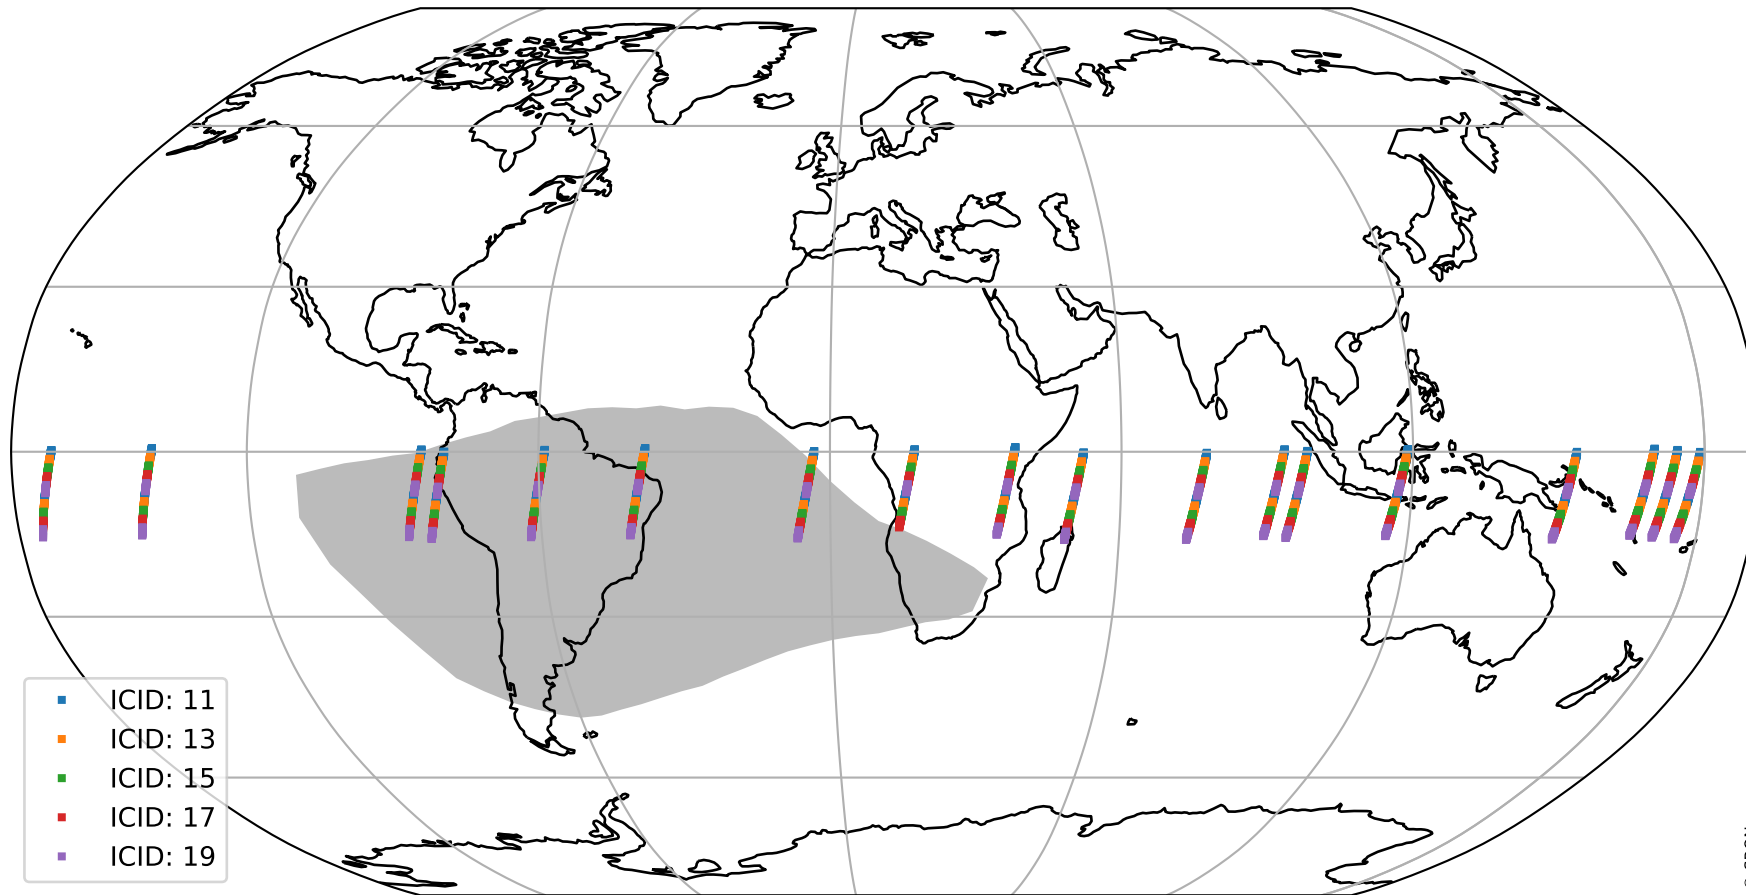

Tropomi SWIR offset (beta nominal)

orbits : 18 in [23527, 23572]
coverage : 2022-04-28 / 2022-05-01
median : 0.52599 V
spread : 0.035916 V
created : 2023-08-22T11:14:51

value detector map

Tropomi SWIR offset (beta nominal)

orbits : 18 in [23527, 23572]
coverage : 2022-04-28 / 2022-05-01
median : 31.461 μV
spread : 15.493 μV
created : 2023-08-22T11:14:51

Tropomi SWIR offset (beta nominal)

orbits : 18 in [23527, 23572]
coverage : 2022-04-28 / 2022-05-01
median : -0.021401 mV
spread : 0.42011 mV
created : 2023-08-22T11:14:51

value compared with SWIR offset CKD

Tropomi SWIR offset (beta nominal) ground-tracks of Sentinel-5P

orbits : 18 in [23527, 23572]
coverage : 2022-04-28 / 2022-05-01
created : 2023-08-22T11:14:52

Tropomi SWIR offset (beta nominal)

orbits : [1867, 23572]
coverage : 2018-02-20 / 2022-05-01
created : 2023-08-22T11:14:52

trend of detector median & temperatures