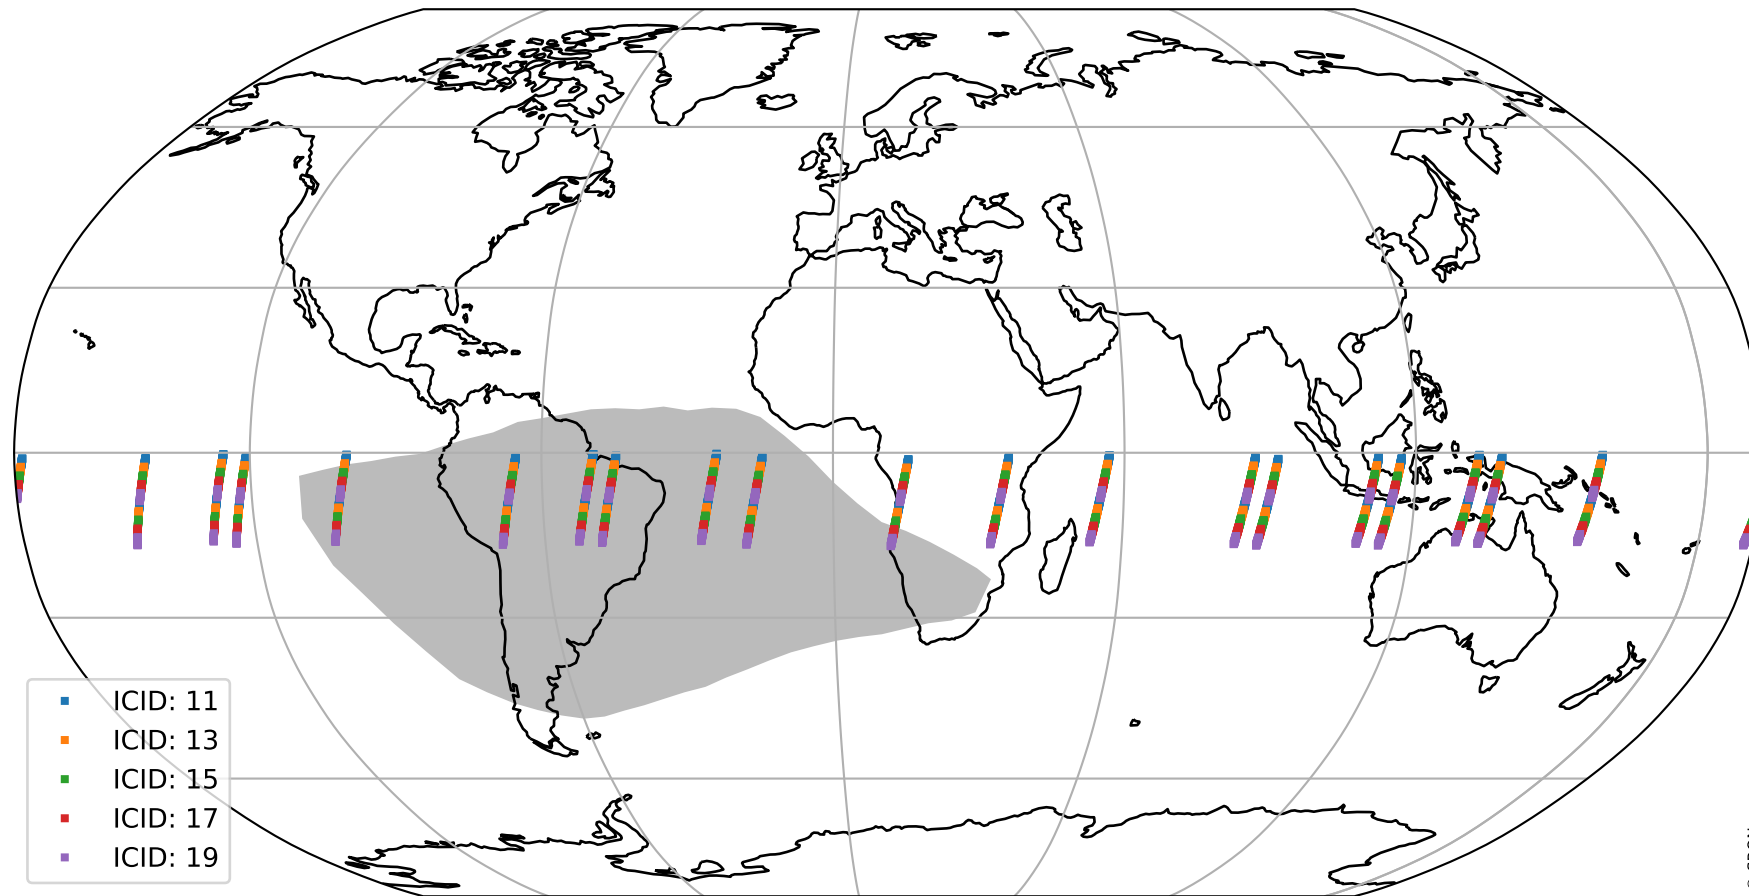

# Tropomi SWIR offset (beta nominal)

orbits : 20 in [23572, 23617]  
coverage : 2022-05-02 / 2022-05-05  
median : 30.989  $\mu\text{V}$   
spread : 15.168  $\mu\text{V}$   
created : 2023-08-22T11:14:53

# Tropomi SWIR offset (beta nominal)

orbits : 20 in [23572, 23617]  
coverage : 2022-05-02 / 2022-05-05  
median : -0.018767 mV  
spread : 0.41019 mV  
created : 2023-08-22T11:14:54

value compared with SWIR offset CKD

# Tropomi SWIR offset (beta nominal) ground-tracks of Sentinel-5P

orbits : 20 in [23572, 23617]  
coverage : 2022-05-02 / 2022-05-05  
created : 2023-08-22T11:14:54

# Tropomi SWIR offset (beta nominal)

orbits : [1867, 23617]  
coverage : 2018-02-20 / 2022-05-05  
created : 2023-08-22T11:14:54