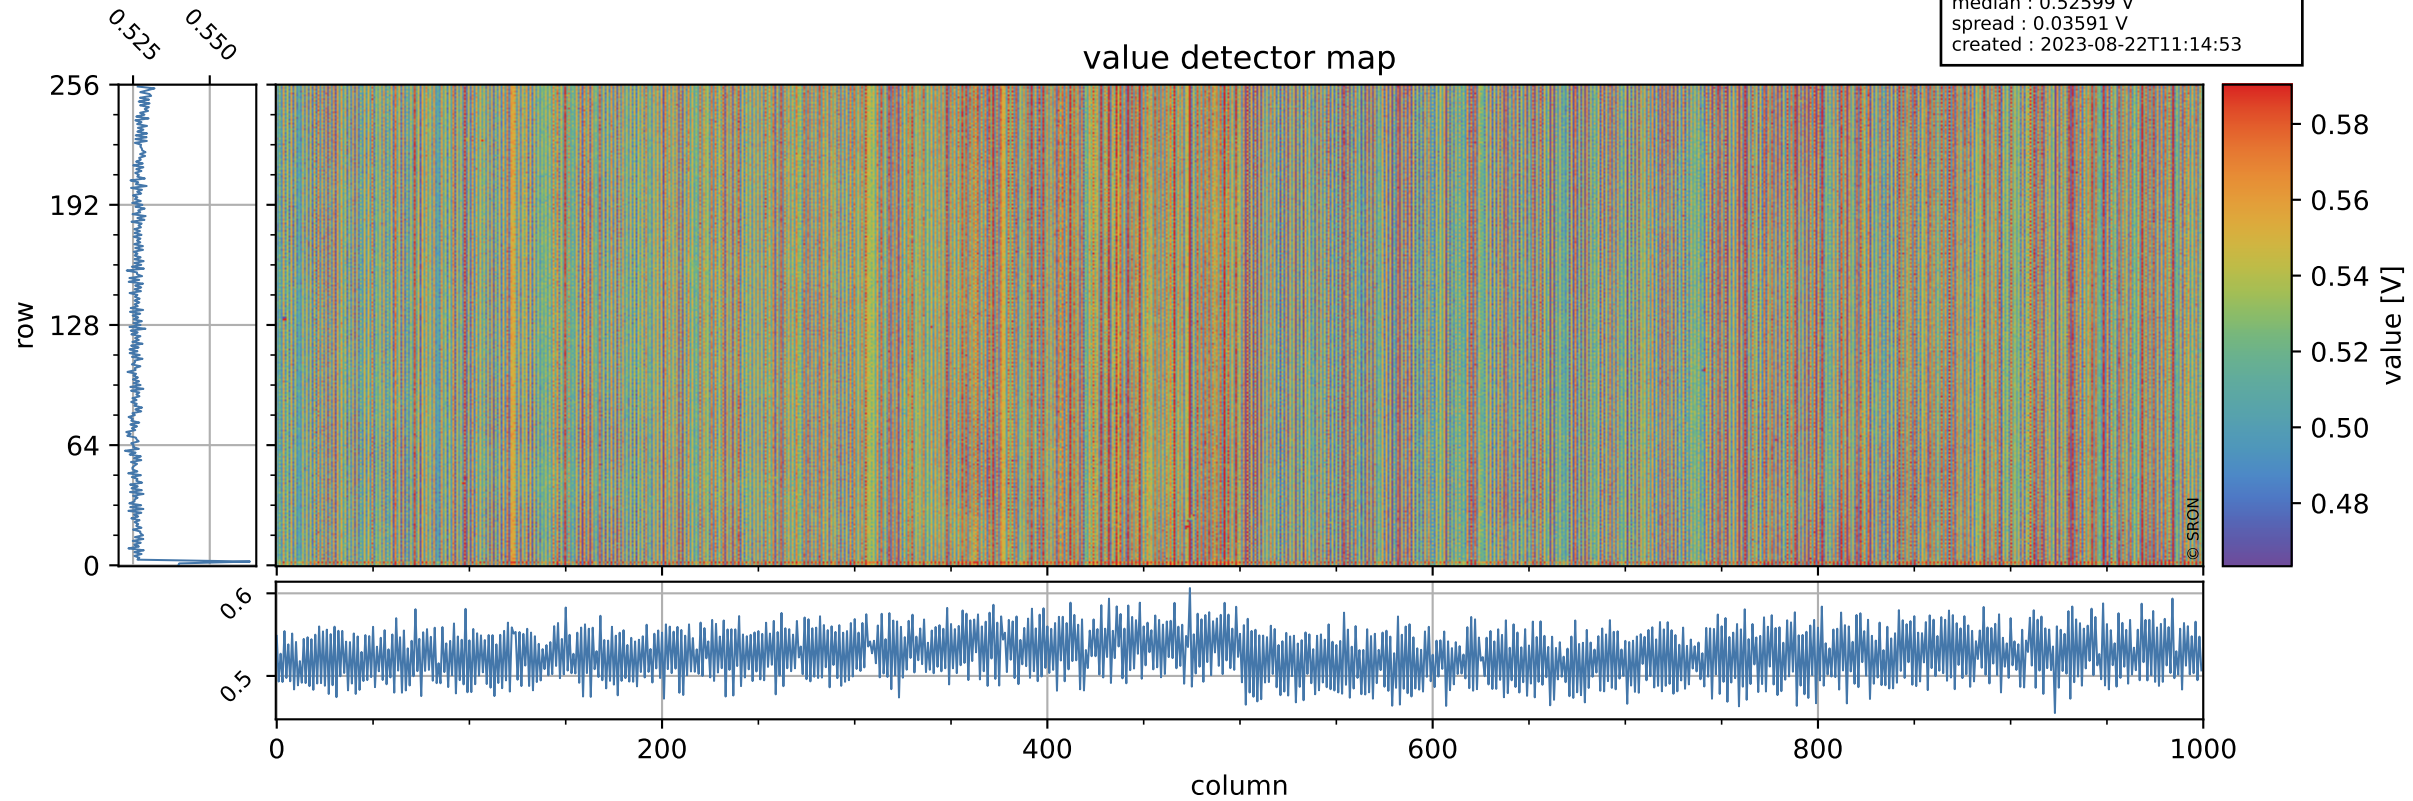

# Tropomi SWIR offset (beta nominal)

orbits : 20 in [23572, 23617]  
coverage : 2022-05-02 / 2022-05-05  
median : 0.52599 V  
spread : 0.03591 V  
created : 2023-08-22T11:14:53

## value detector map

# Tropomi SWIR offset (beta nominal)

orbits : 20 in [23572, 23617]  
coverage : 2022-05-02 / 2022-05-05  
median : 30.989  $\mu\text{V}$   
spread : 15.168  $\mu\text{V}$   
created : 2023-08-22T11:14:53

# Tropomi SWIR offset (beta nominal) ground-tracks of Sentinel-5P

orbits : 20 in [23572, 23617]  
coverage : 2022-05-02 / 2022-05-05  
created : 2023-08-22T11:14:54