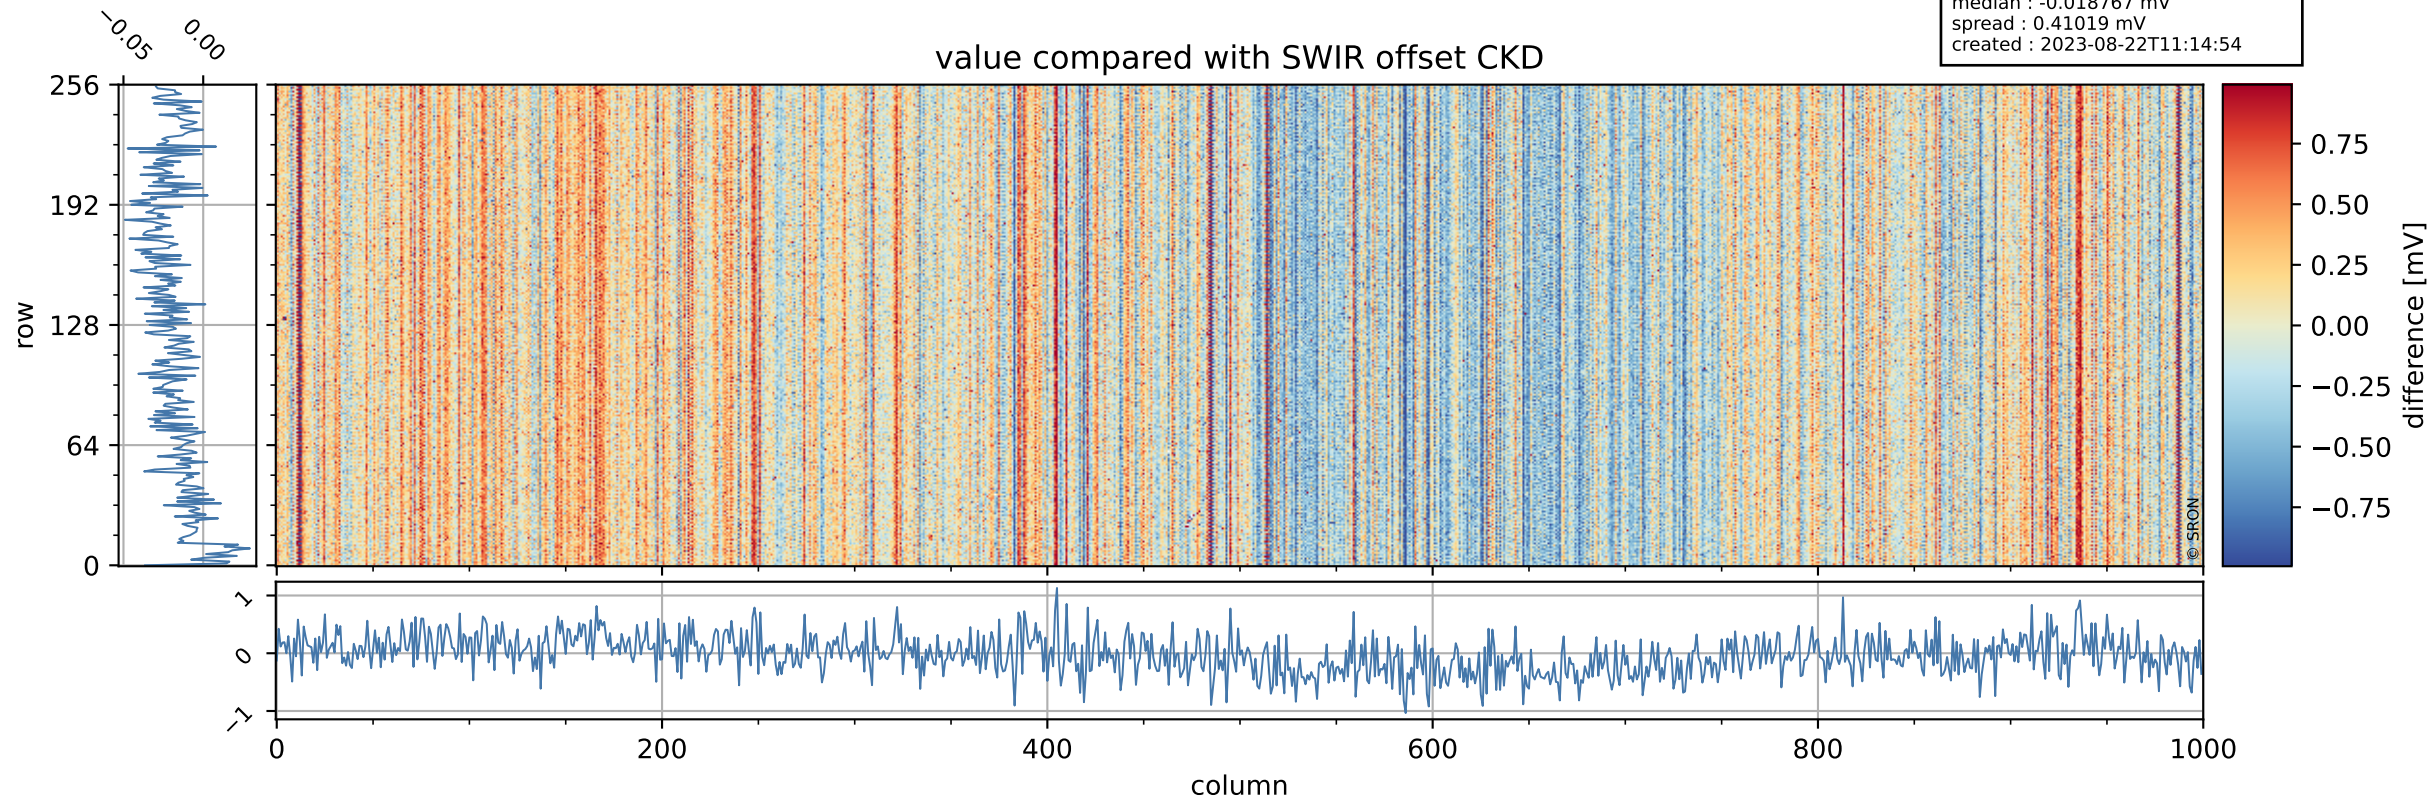

## value detector map

# Tropomi SWIR offset (beta nominal)

orbits : 20 in [23572, 23617]  
coverage : 2022-05-02 / 2022-05-05  
median : 30.989  $\mu\text{V}$   
spread : 15.168  $\mu\text{V}$   
created : 2023-08-22T11:14:53

# Tropomi SWIR offset (beta nominal)

orbits : 20 in [23572, 23617]  
coverage : 2022-05-02 / 2022-05-05  
median : -0.018767 mV  
spread : 0.41019 mV  
created : 2023-08-22T11:14:54

value compared with SWIR offset CKD

# Tropomi SWIR offset (beta nominal) ground-tracks of Sentinel-5P

orbits : 20 in [23572, 23617]  
coverage : 2022-05-02 / 2022-05-05  
created : 2023-08-22T11:14:54