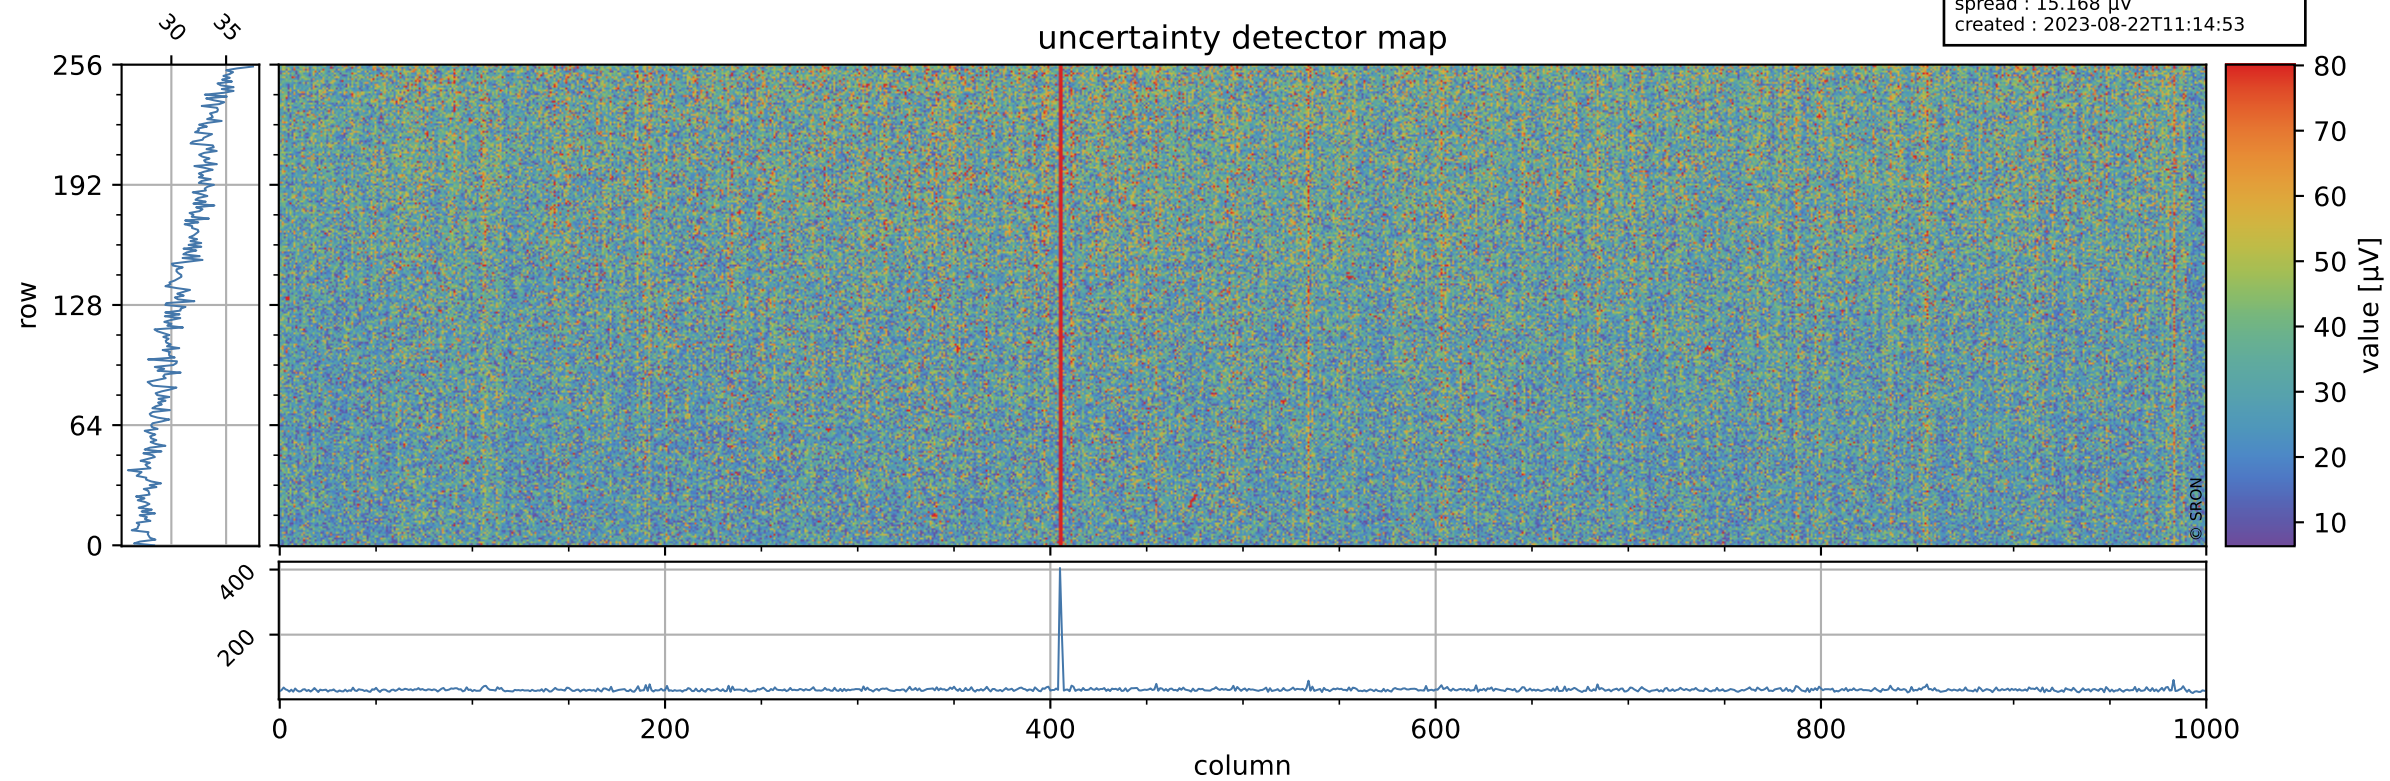

# Tropomi SWIR offset (beta nominal)

orbits : 20 in [23572, 23617]  
coverage : 2022-05-02 / 2022-05-05  
median : 0.52599 V  
spread : 0.03591 V  
created : 2023-08-22T11:14:53

## value detector map

# Tropomi SWIR offset (beta nominal)

orbits : 20 in [23572, 23617]  
coverage : 2022-05-02 / 2022-05-05  
median : 30.989  $\mu\text{V}$   
spread : 15.168  $\mu\text{V}$   
created : 2023-08-22T11:14:53

# Tropomi SWIR offset (beta nominal) ground-tracks of Sentinel-5P

orbits : 20 in [23572, 23617]  
coverage : 2022-05-02 / 2022-05-05  
created : 2023-08-22T11:14:54