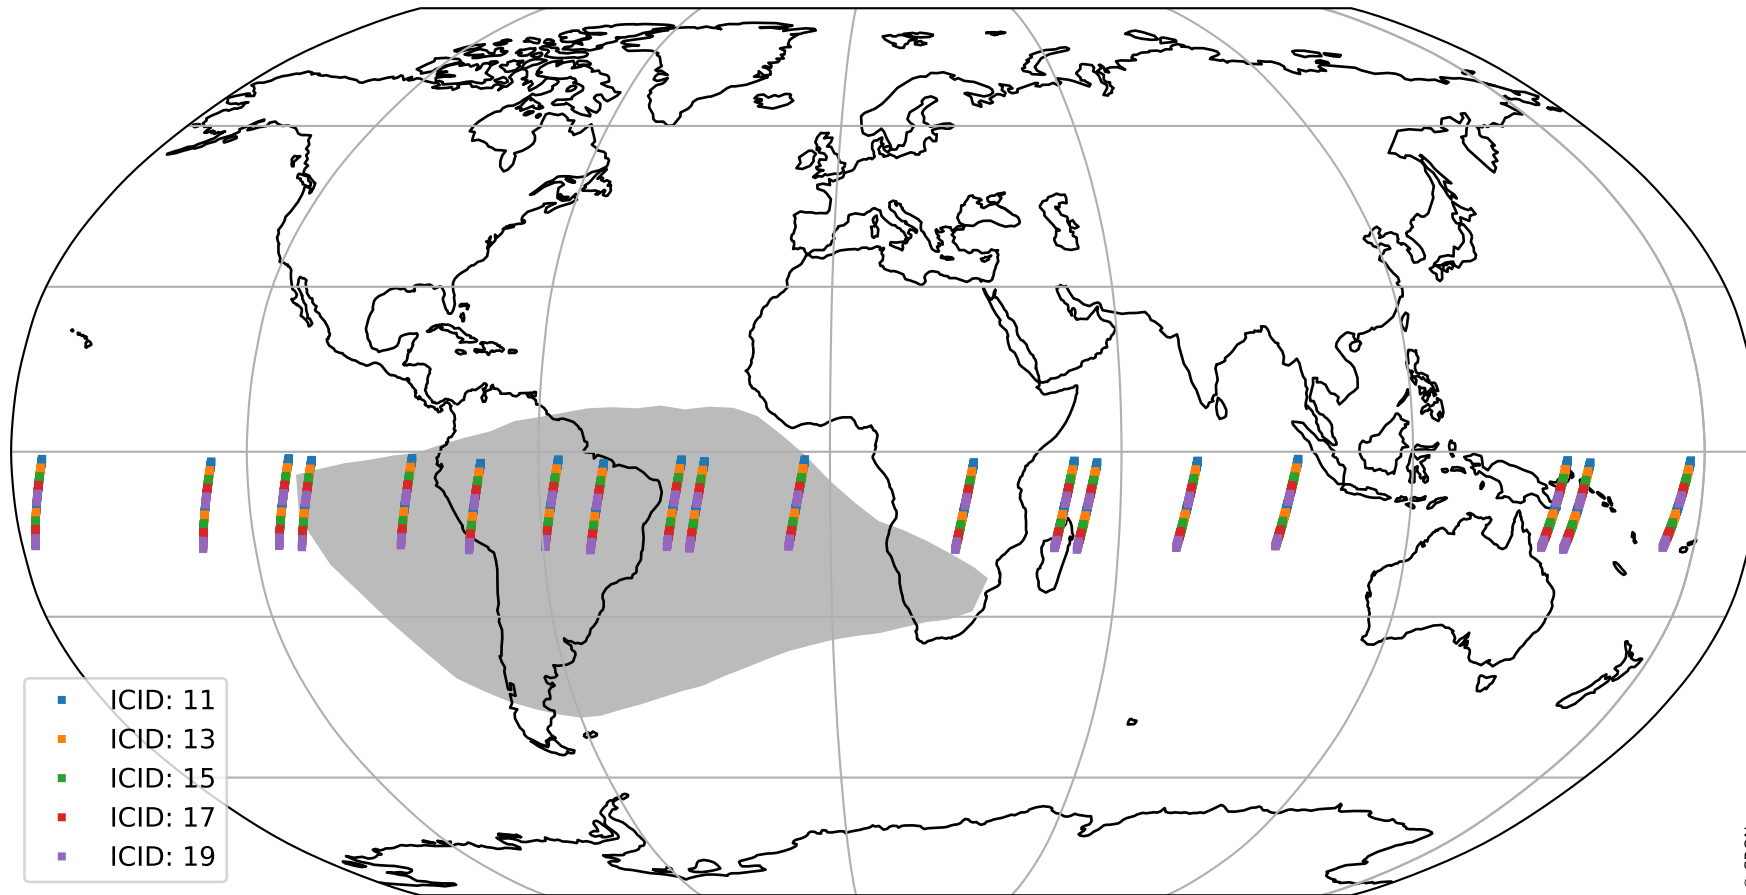

Tropomi SWIR offset (beta nominal)

orbits : 19 in [23617, 23662]
coverage : 2022-05-05 / 2022-05-08
median : 0.52598 V
spread : 0.035908 V
created : 2023-08-22T11:14:55

value detector map

Tropomi SWIR offset (beta nominal)

orbits : 19 in [23617, 23662]
coverage : 2022-05-05 / 2022-05-08
median : 31.602 μV
spread : 15.451 μV
created : 2023-08-22T11:14:56

Tropomi SWIR offset (beta nominal)

orbits : 19 in [23617, 23662]
coverage : 2022-05-05 / 2022-05-08
median : -0.026346 mV
spread : 0.40748 mV
created : 2023-08-22T11:14:56

value compared with SWIR offset CKD

Tropomi SWIR offset (beta nominal) ground-tracks of Sentinel-5P

orbits : 19 in [23617, 23662]
coverage : 2022-05-05 / 2022-05-08
created : 2023-08-22T11:14:56

Tropomi SWIR offset (beta nominal)

orbits : [1867, 23662]
coverage : 2018-02-20 / 2022-05-08
created : 2023-08-22T11:14:56

trend of detector median & temperatures