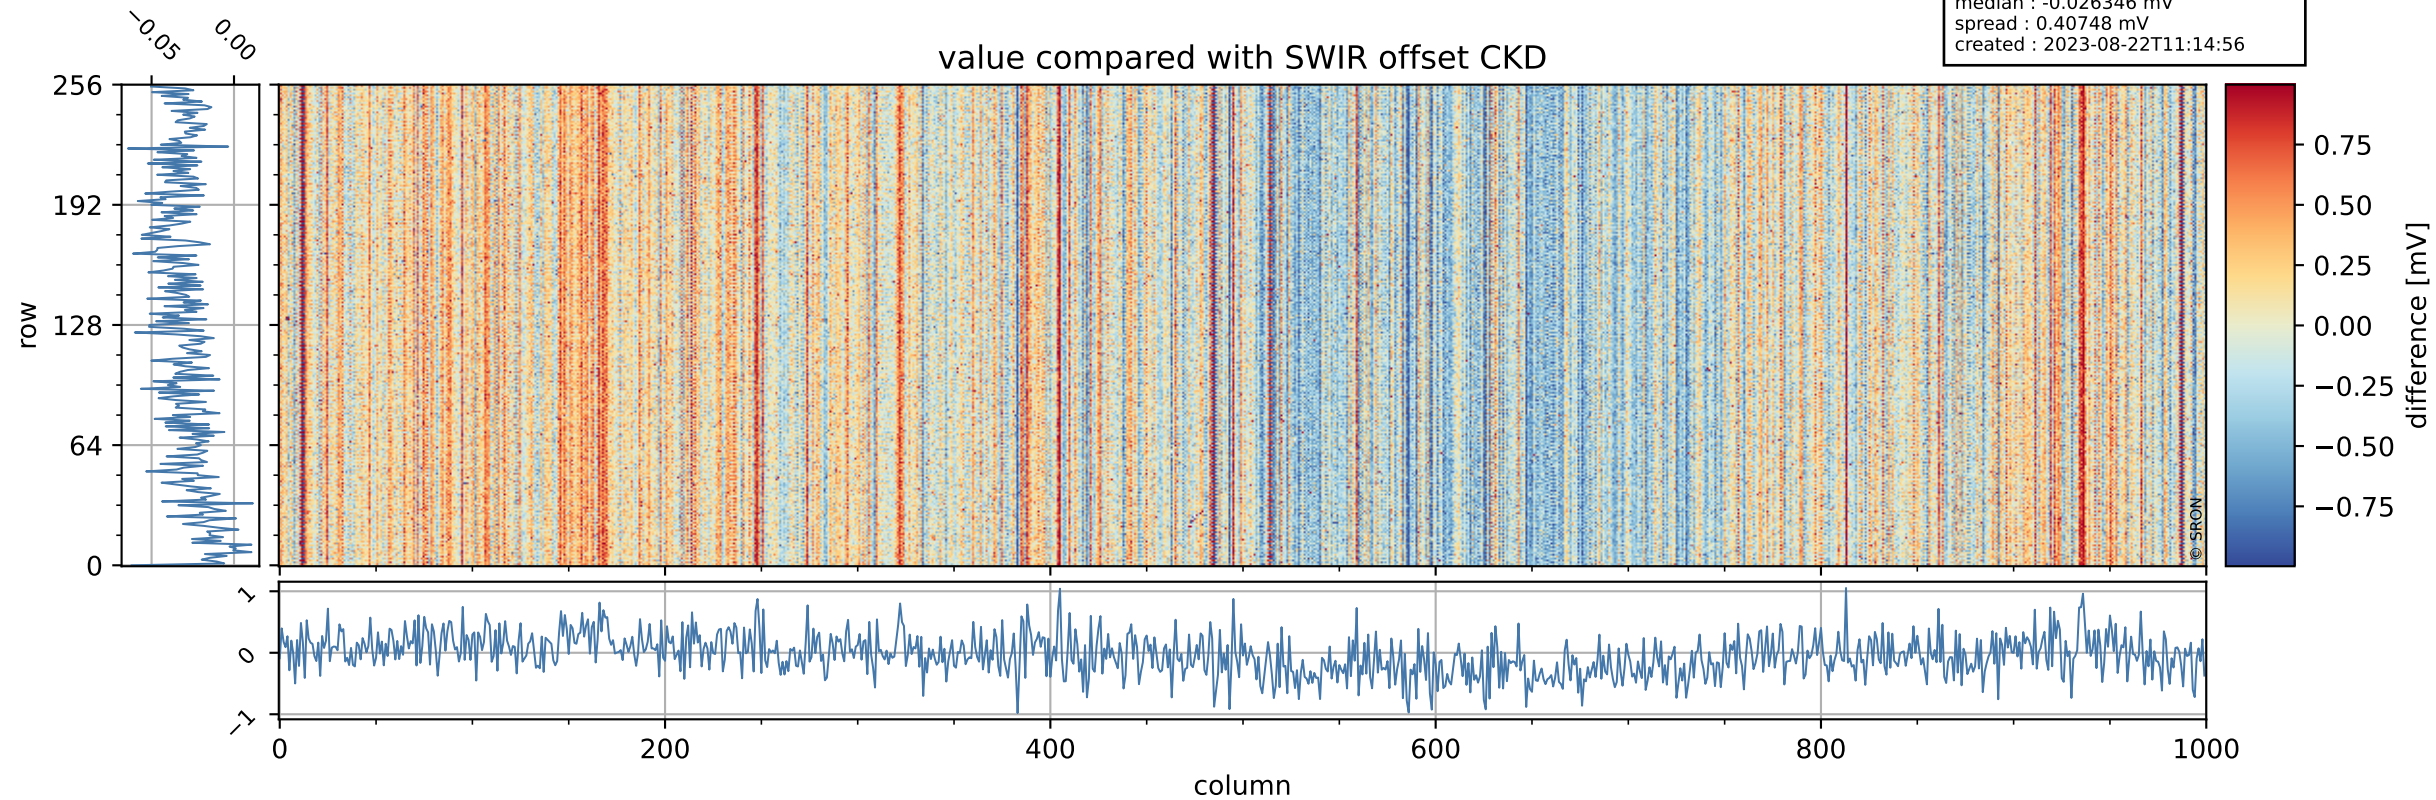

Tropomi SWIR offset (beta nominal)

orbits : 19 in [23617, 23662]
coverage : 2022-05-05 / 2022-05-08
median : 0.52598 V
spread : 0.035908 V
created : 2023-08-22T11:14:55

value detector map

Tropomi SWIR offset (beta nominal)

orbits : 19 in [23617, 23662]
coverage : 2022-05-05 / 2022-05-08
median : 31.602 μV
spread : 15.451 μV
created : 2023-08-22T11:14:56

Tropomi SWIR offset (beta nominal)

orbits : 19 in [23617, 23662]
coverage : 2022-05-05 / 2022-05-08
median : -0.026346 mV
spread : 0.40748 mV
created : 2023-08-22T11:14:56

value compared with SWIR offset CKD

Tropomi SWIR offset (beta nominal) ground-tracks of Sentinel-5P

orbits : 19 in [23617, 23662]
coverage : 2022-05-05 / 2022-05-08
created : 2023-08-22T11:14:56

Tropomi SWIR offset (beta nominal)

orbits : [1867, 23662]
coverage : 2018-02-20 / 2022-05-08
created : 2023-08-22T11:14:56

trend of detector median & temperatures