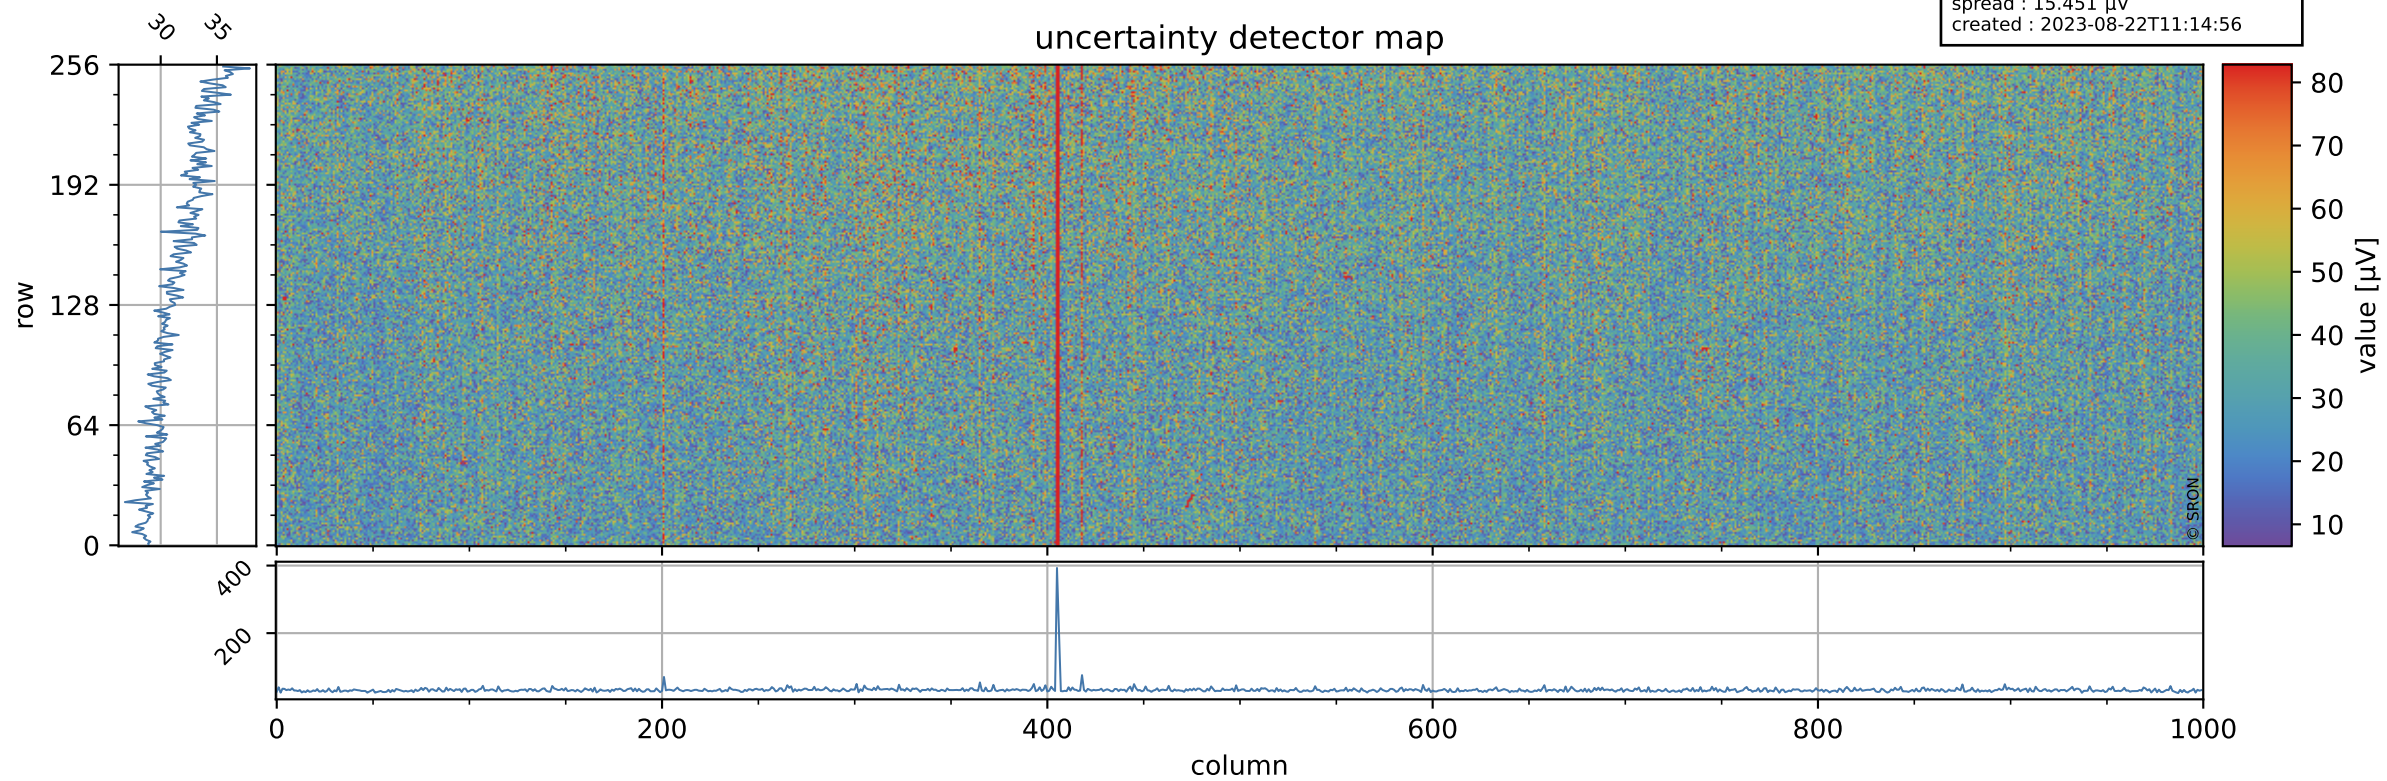

Tropomi SWIR offset (beta nominal)

orbits : 19 in [23617, 23662]
coverage : 2022-05-05 / 2022-05-08
median : 0.52598 V
spread : 0.035908 V
created : 2023-08-22T11:14:55

value detector map

Tropomi SWIR offset (beta nominal)

orbits : 19 in [23617, 23662]
coverage : 2022-05-05 / 2022-05-08
median : 31.602 μV
spread : 15.451 μV
created : 2023-08-22T11:14:56

Tropomi SWIR offset (beta nominal)

orbits : 19 in [23617, 23662]
coverage : 2022-05-05 / 2022-05-08
median : -0.026346 mV
spread : 0.40748 mV
created : 2023-08-22T11:14:56

value compared with SWIR offset CKD

Tropomi SWIR offset (beta nominal) ground-tracks of Sentinel-5P

orbits : 19 in [23617, 23662]
coverage : 2022-05-05 / 2022-05-08
created : 2023-08-22T11:14:56

Tropomi SWIR offset (beta nominal)

orbits : [1867, 23662]
coverage : 2018-02-20 / 2022-05-08
created : 2023-08-22T11:14:56

trend of detector median & temperatures