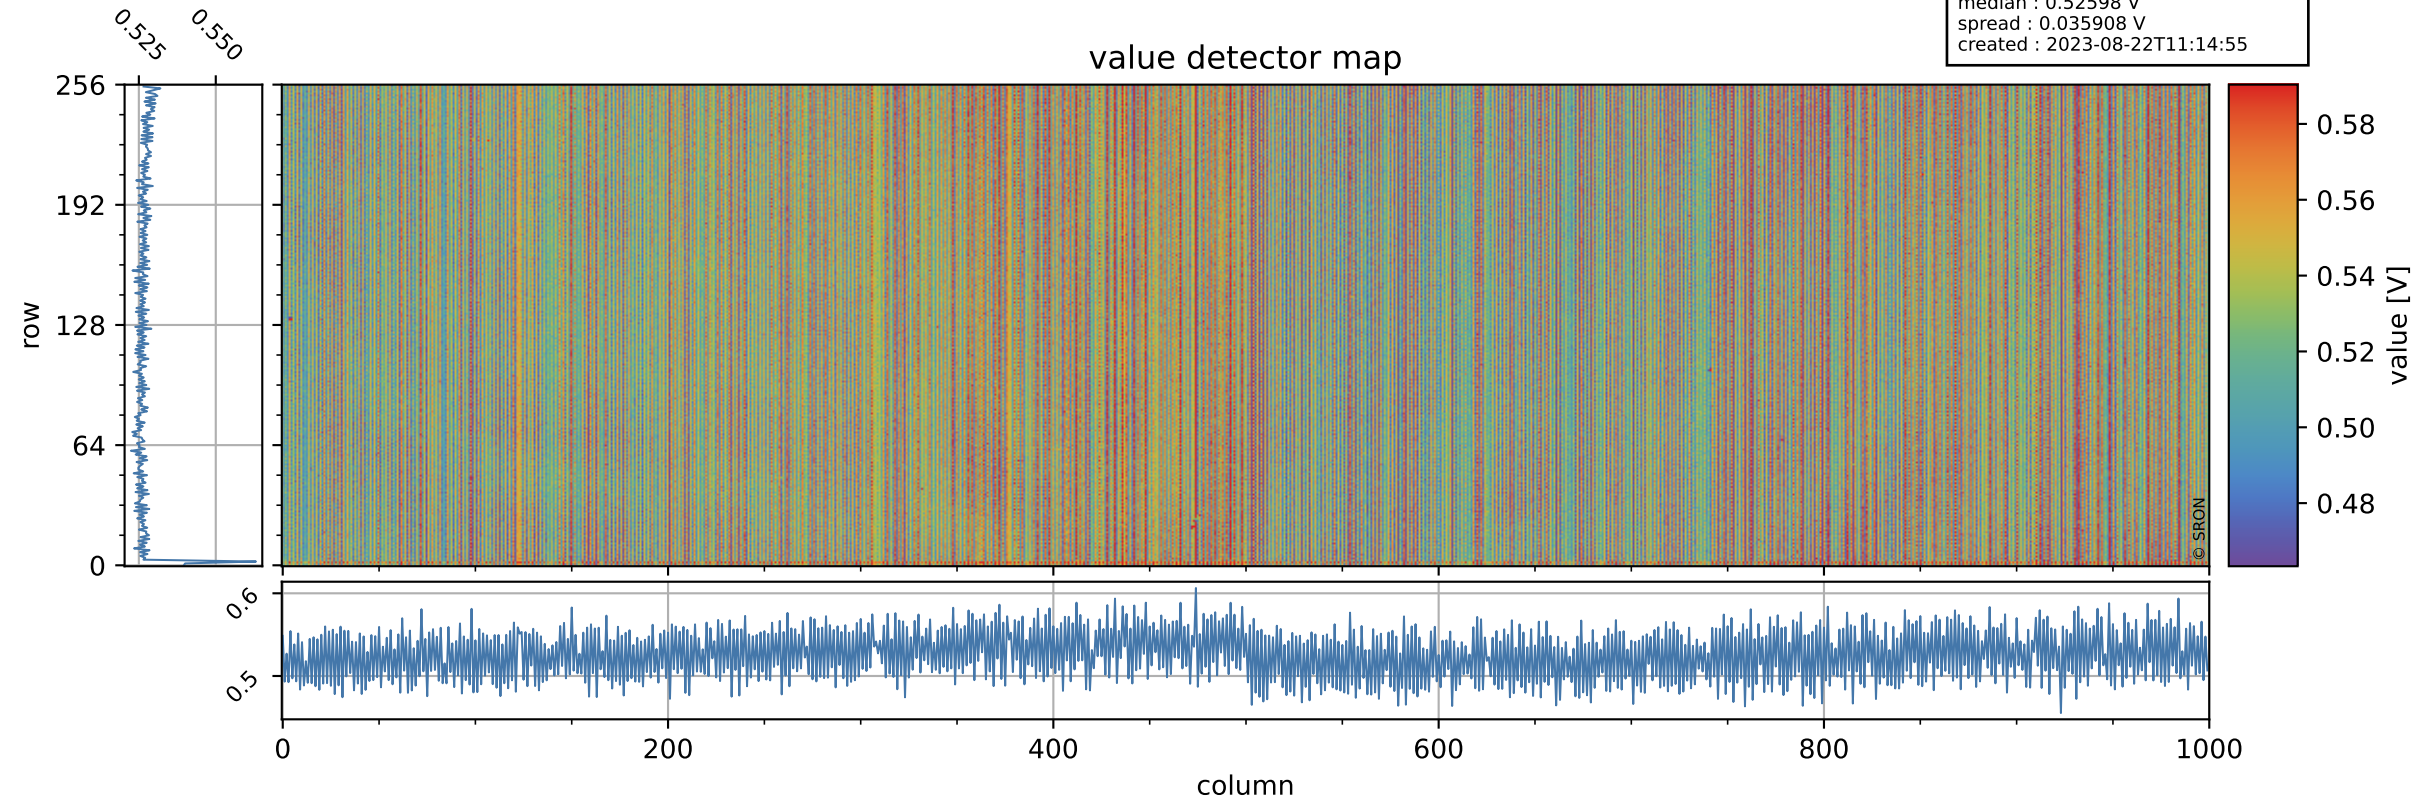

Tropomi SWIR offset (beta nominal)

orbits : 19 in [23617, 23662]
coverage : 2022-05-05 / 2022-05-08
median : 0.52598 V
spread : 0.035908 V
created : 2023-08-22T11:14:55

value detector map

Tropomi SWIR offset (beta nominal)

orbits : 19 in [23617, 23662]
coverage : 2022-05-05 / 2022-05-08
median : 31.602 μV
spread : 15.451 μV
created : 2023-08-22T11:14:56

Tropomi SWIR offset (beta nominal)

orbits : 19 in [23617, 23662]
coverage : 2022-05-05 / 2022-05-08
median : -0.026346 mV
spread : 0.40748 mV
created : 2023-08-22T11:14:56

value compared with SWIR offset CKD

Tropomi SWIR offset (beta nominal) ground-tracks of Sentinel-5P

orbits : 19 in [23617, 23662]
coverage : 2022-05-05 / 2022-05-08
created : 2023-08-22T11:14:56

Tropomi SWIR offset (beta nominal)

orbits : [1867, 23662]
coverage : 2018-02-20 / 2022-05-08
created : 2023-08-22T11:14:56

trend of detector median & temperatures