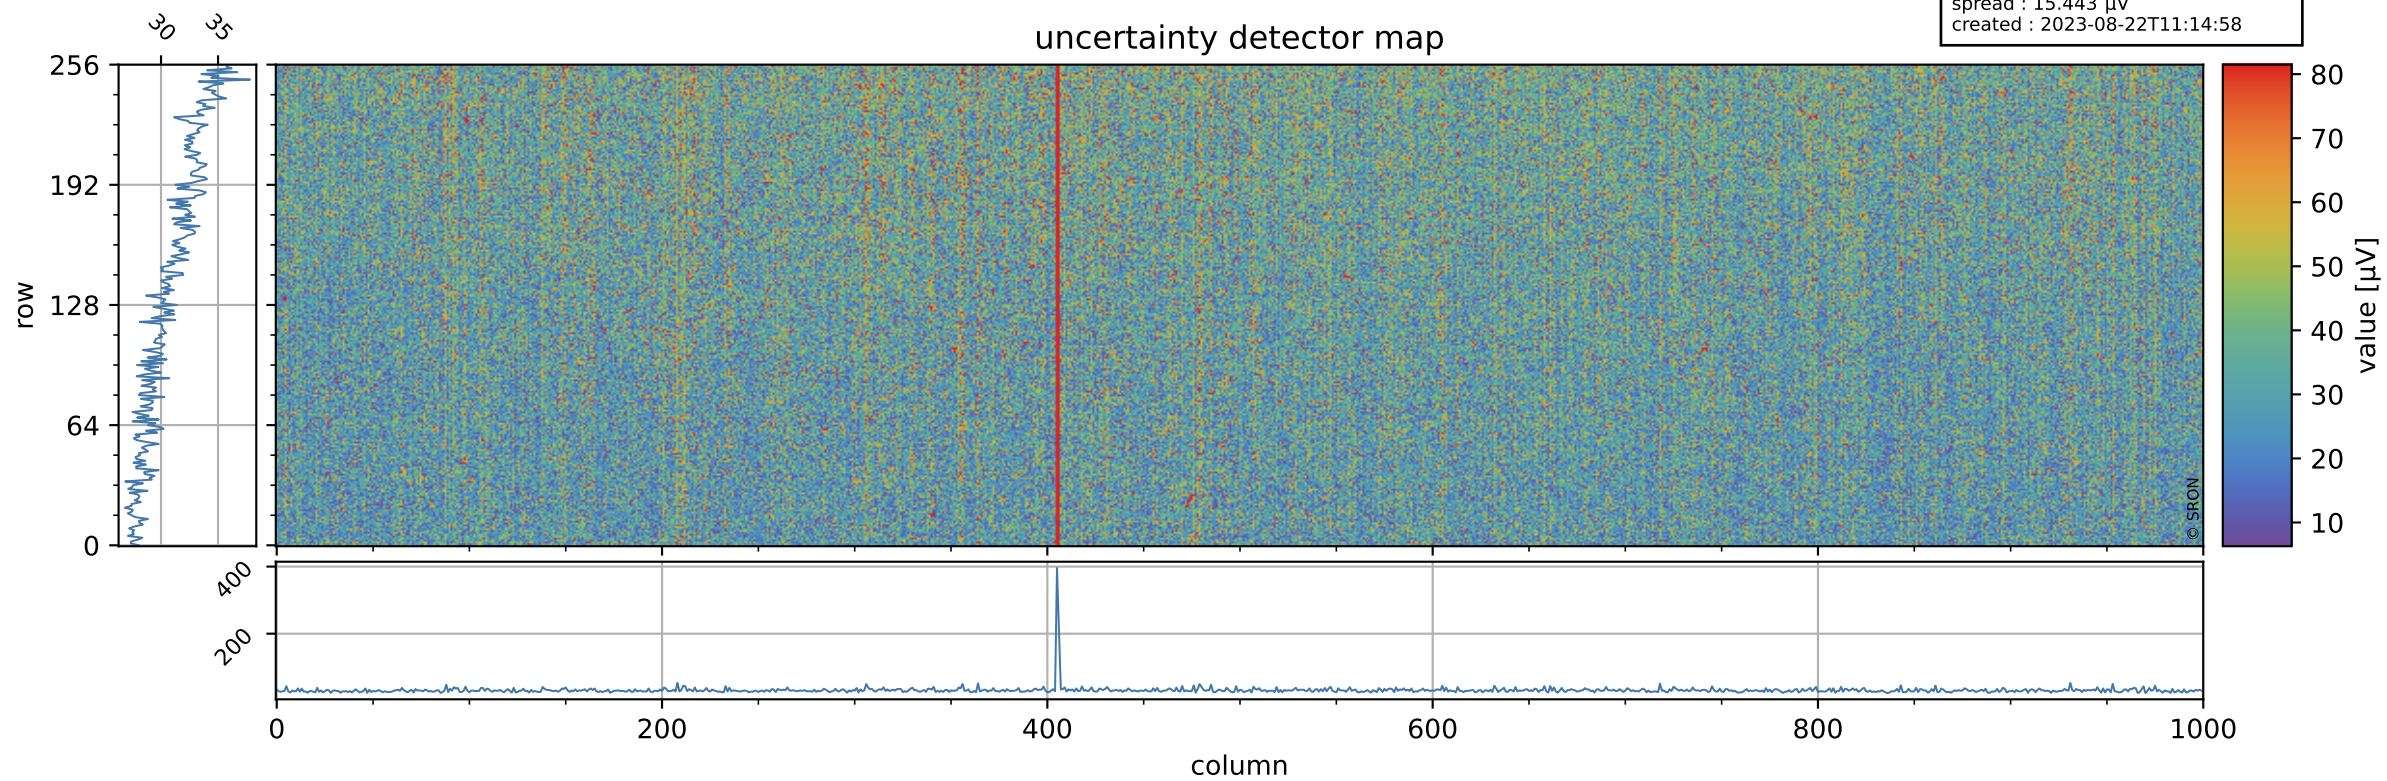

Tropomi SWIR offset (beta nominal)

orbits : 20 in [23662, 23707]
coverage : 2022-05-08 / 2022-05-11
median : 0.52599 V
spread : 0.035911 V
created : 2023-08-22T11:14:58

value detector map

Tropomi SWIR offset (beta nominal)

orbits : 20 in [23662, 23707]
coverage : 2022-05-08 / 2022-05-11
median : 31.022 μV
spread : 15.443 μV
created : 2023-08-22T11:14:58

Tropomi SWIR offset (beta nominal)

orbits : 20 in [23662, 23707]
coverage : 2022-05-08 / 2022-05-11
median : -0.018329 mV
spread : 0.41352 mV
created : 2023-08-22T11:14:58

value compared with SWIR offset CKD

Tropomi SWIR offset (beta nominal) ground-tracks of Sentinel-5P

orbits : 20 in [23662, 23707]
coverage : 2022-05-08 / 2022-05-11
created : 2023-08-22T11:14:58

Tropomi SWIR offset (beta nominal)

orbits : [1867, 23707]
coverage : 2018-02-20 / 2022-05-11
created : 2023-08-22T11:14:59

trend of detector median & temperatures