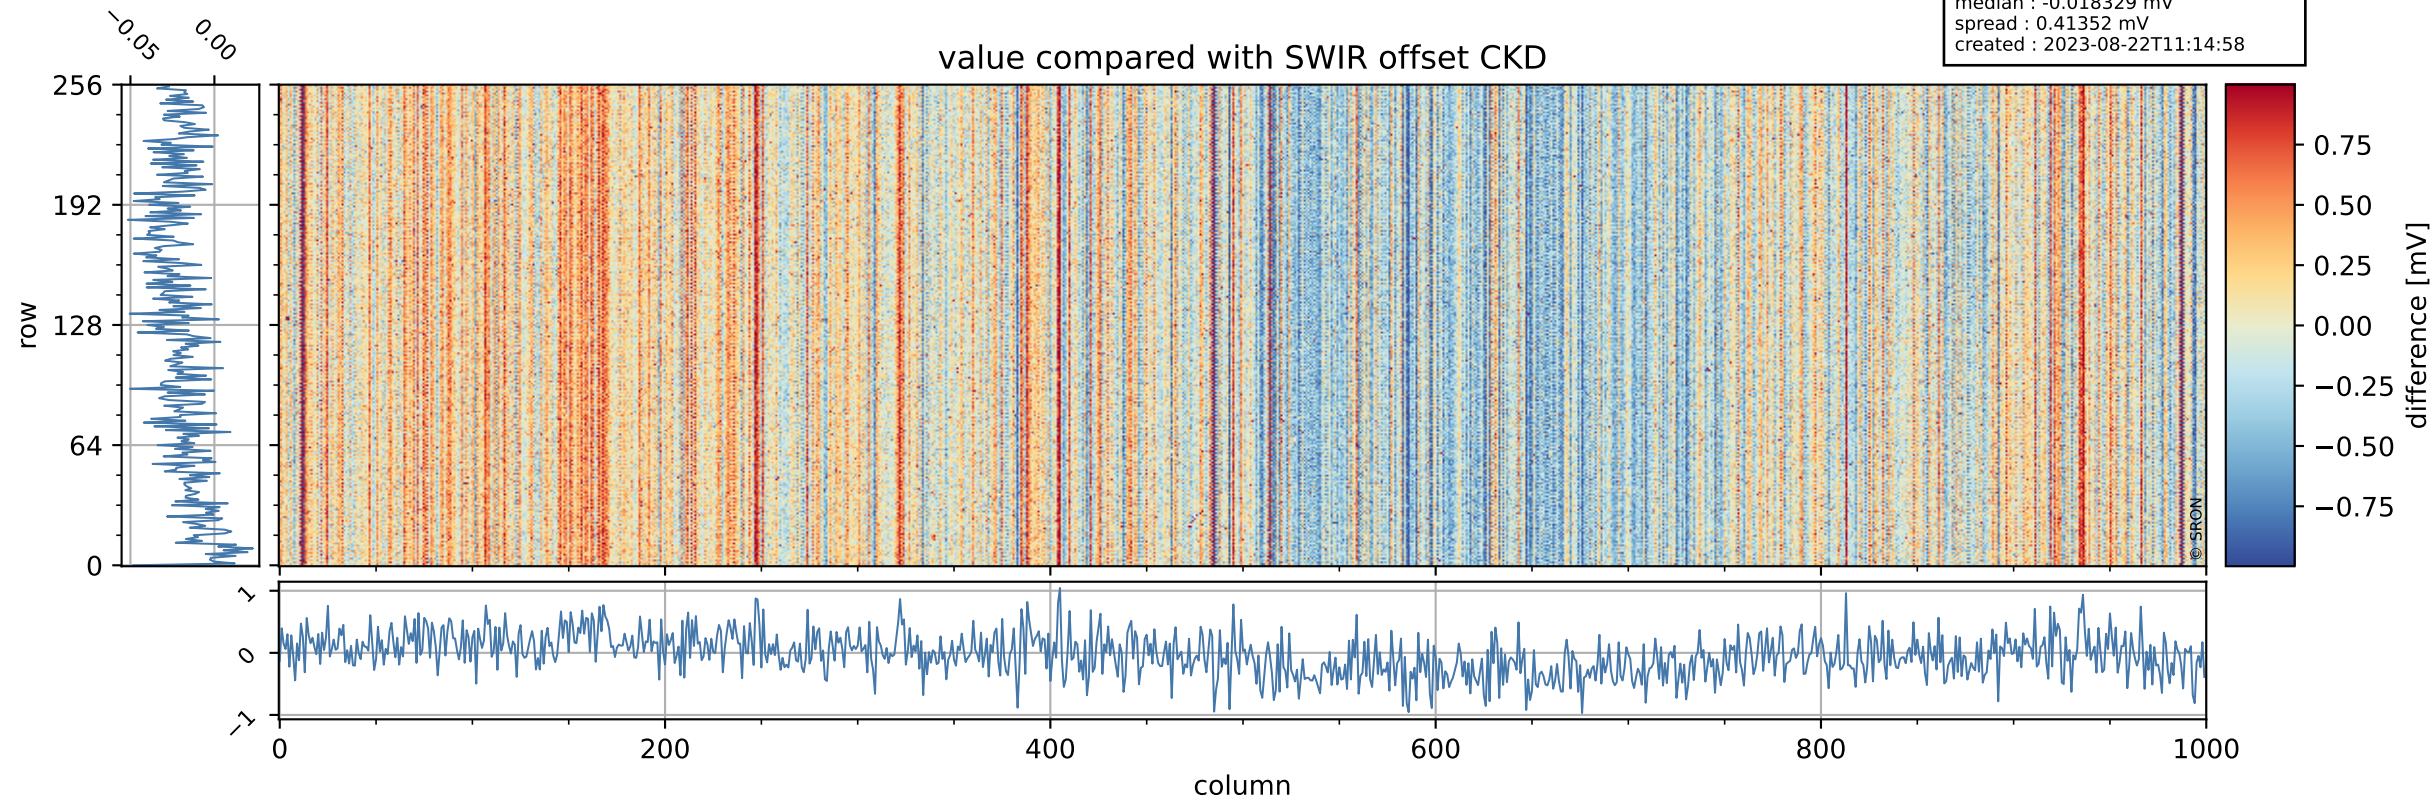

Tropomi SWIR offset (beta nominal)

orbits : 20 in [23662, 23707]
coverage : 2022-05-08 / 2022-05-11
median : 0.52599 V
spread : 0.035911 V
created : 2023-08-22T11:14:58

value detector map

Tropomi SWIR offset (beta nominal)

orbits : 20 in [23662, 23707]
coverage : 2022-05-08 / 2022-05-11
median : 31.022 μV
spread : 15.443 μV
created : 2023-08-22T11:14:58

Tropomi SWIR offset (beta nominal)

orbits : 20 in [23662, 23707]
coverage : 2022-05-08 / 2022-05-11
median : -0.018329 mV
spread : 0.41352 mV
created : 2023-08-22T11:14:58

value compared with SWIR offset CKD

Tropomi SWIR offset (beta nominal) ground-tracks of Sentinel-5P

orbits : 20 in [23662, 23707]
coverage : 2022-05-08 / 2022-05-11
created : 2023-08-22T11:14:58

Tropomi SWIR offset (beta nominal)

orbits : [1867, 23707]
coverage : 2018-02-20 / 2022-05-11
created : 2023-08-22T11:14:59

trend of detector median & temperatures