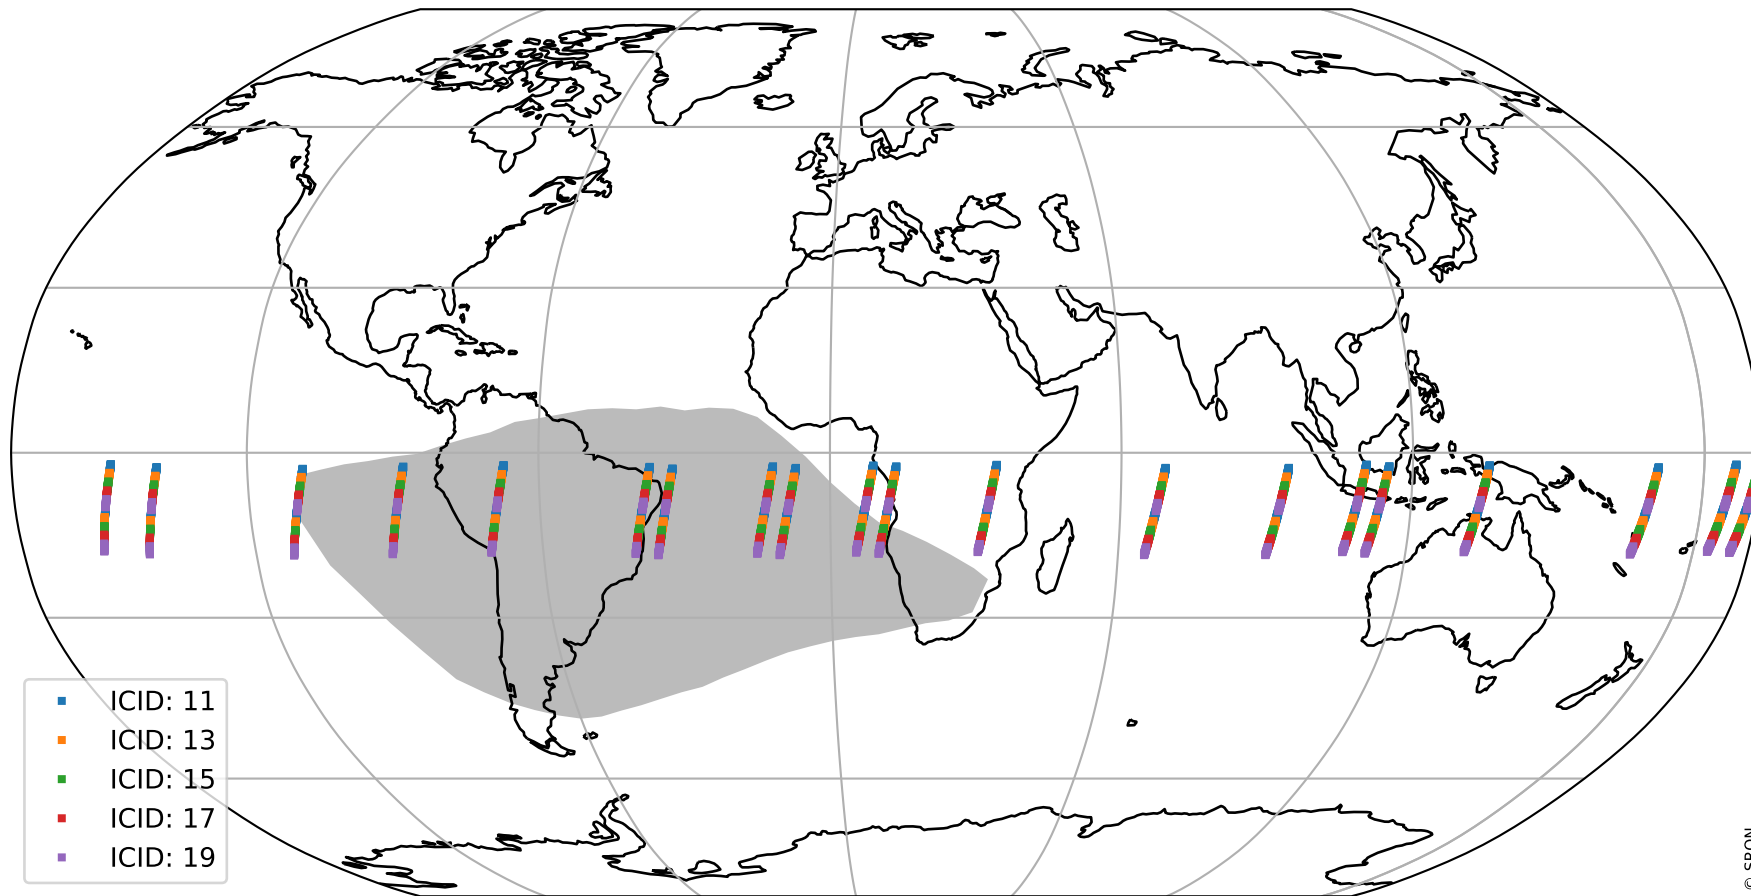

Tropomi SWIR offset (beta nominal)

orbits : 20 in [23662, 23707]
coverage : 2022-05-08 / 2022-05-11
median : 0.52599 V
spread : 0.035911 V
created : 2023-08-22T11:14:58

value detector map

Tropomi SWIR offset (beta nominal)

orbits : 20 in [23662, 23707]
coverage : 2022-05-08 / 2022-05-11
median : 31.022 μV
spread : 15.443 μV
created : 2023-08-22T11:14:58

Tropomi SWIR offset (beta nominal)

orbits : 20 in [23662, 23707]
coverage : 2022-05-08 / 2022-05-11
median : -0.018329 mV
spread : 0.41352 mV
created : 2023-08-22T11:14:58

value compared with SWIR offset CKD

Tropomi SWIR offset (beta nominal) ground-tracks of Sentinel-5P

orbits : 20 in [23662, 23707]
coverage : 2022-05-08 / 2022-05-11
created : 2023-08-22T11:14:58

Tropomi SWIR offset (beta nominal)

orbits : [1867, 23707]
coverage : 2018-02-20 / 2022-05-11
created : 2023-08-22T11:14:59

trend of detector median & temperatures