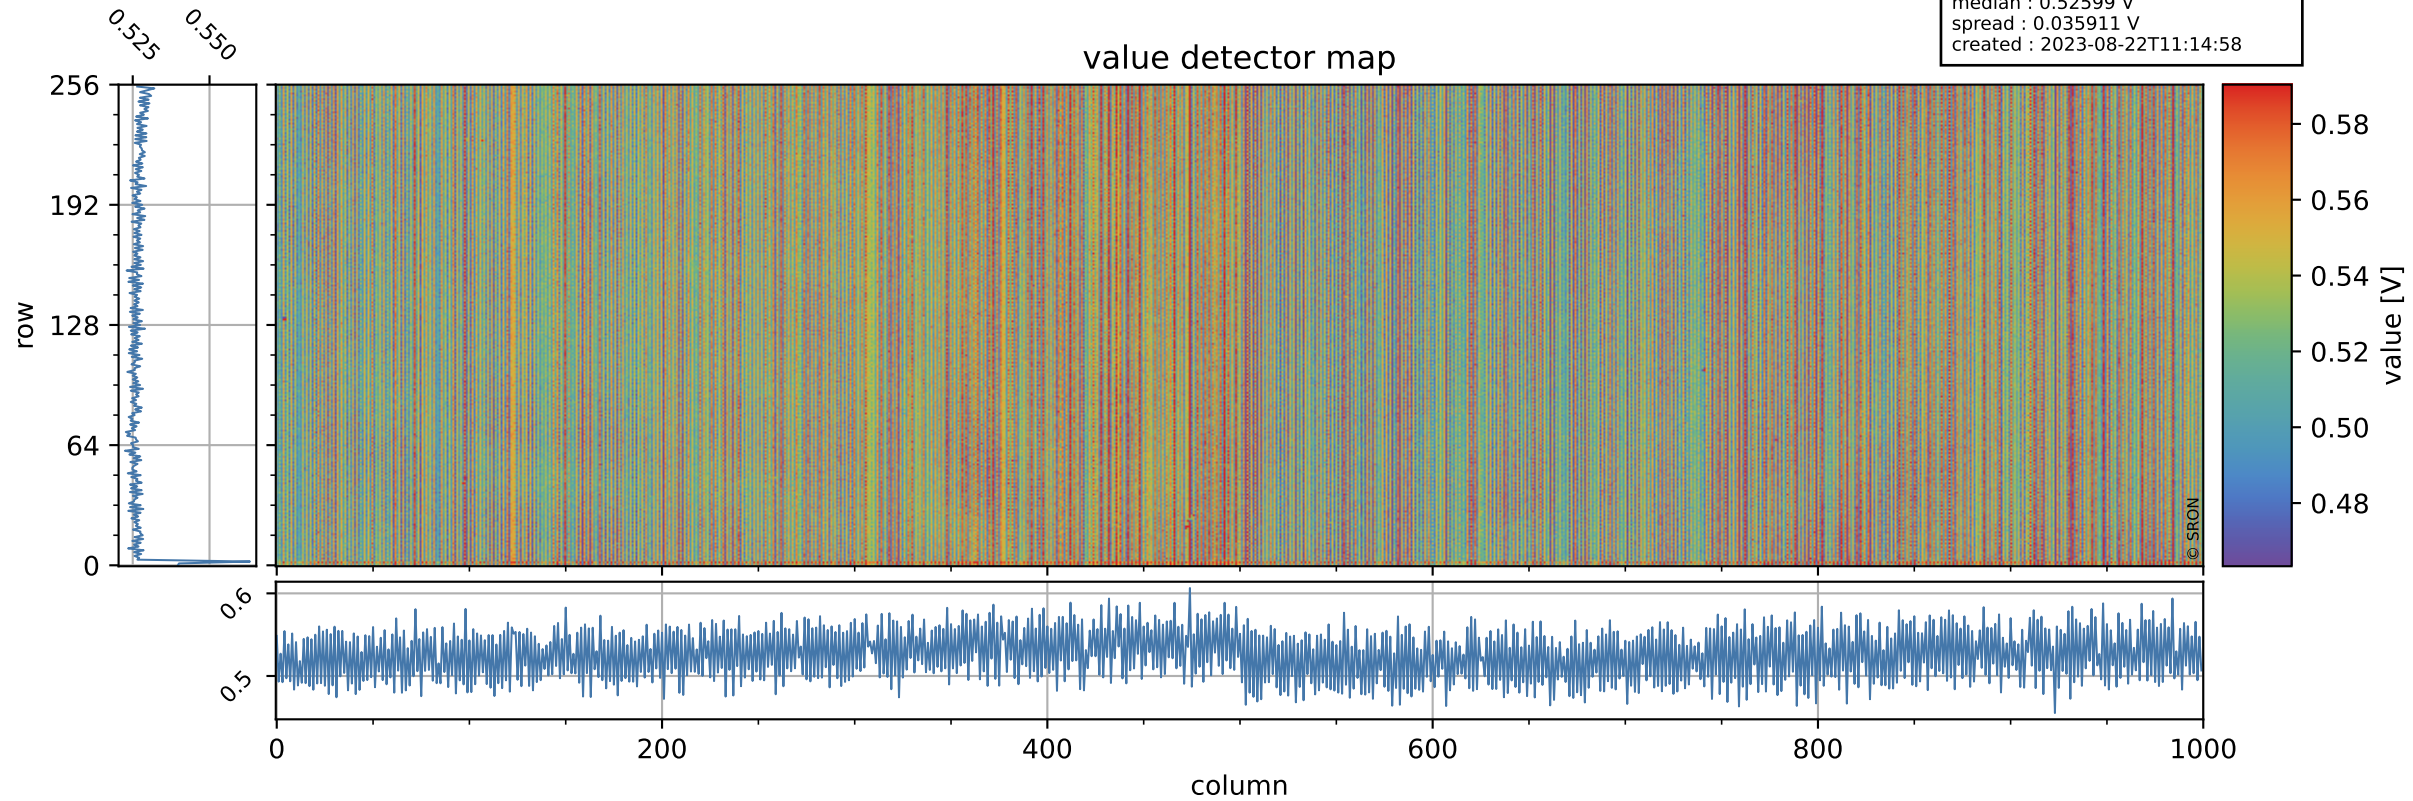

Tropomi SWIR offset (beta nominal)

orbits : 20 in [23662, 23707]
coverage : 2022-05-08 / 2022-05-11
median : 0.52599 V
spread : 0.035911 V
created : 2023-08-22T11:14:58

value detector map

Tropomi SWIR offset (beta nominal)

orbits : 20 in [23662, 23707]
coverage : 2022-05-08 / 2022-05-11
median : 31.022 μV
spread : 15.443 μV
created : 2023-08-22T11:14:58

Tropomi SWIR offset (beta nominal)

orbits : 20 in [23662, 23707]
coverage : 2022-05-08 / 2022-05-11
median : -0.018329 mV
spread : 0.41352 mV
created : 2023-08-22T11:14:58

value compared with SWIR offset CKD

Tropomi SWIR offset (beta nominal) ground-tracks of Sentinel-5P

orbits : 20 in [23662, 23707]
coverage : 2022-05-08 / 2022-05-11
created : 2023-08-22T11:14:58

Tropomi SWIR offset (beta nominal)

orbits : [1867, 23707]
coverage : 2018-02-20 / 2022-05-11
created : 2023-08-22T11:14:59

trend of detector median & temperatures