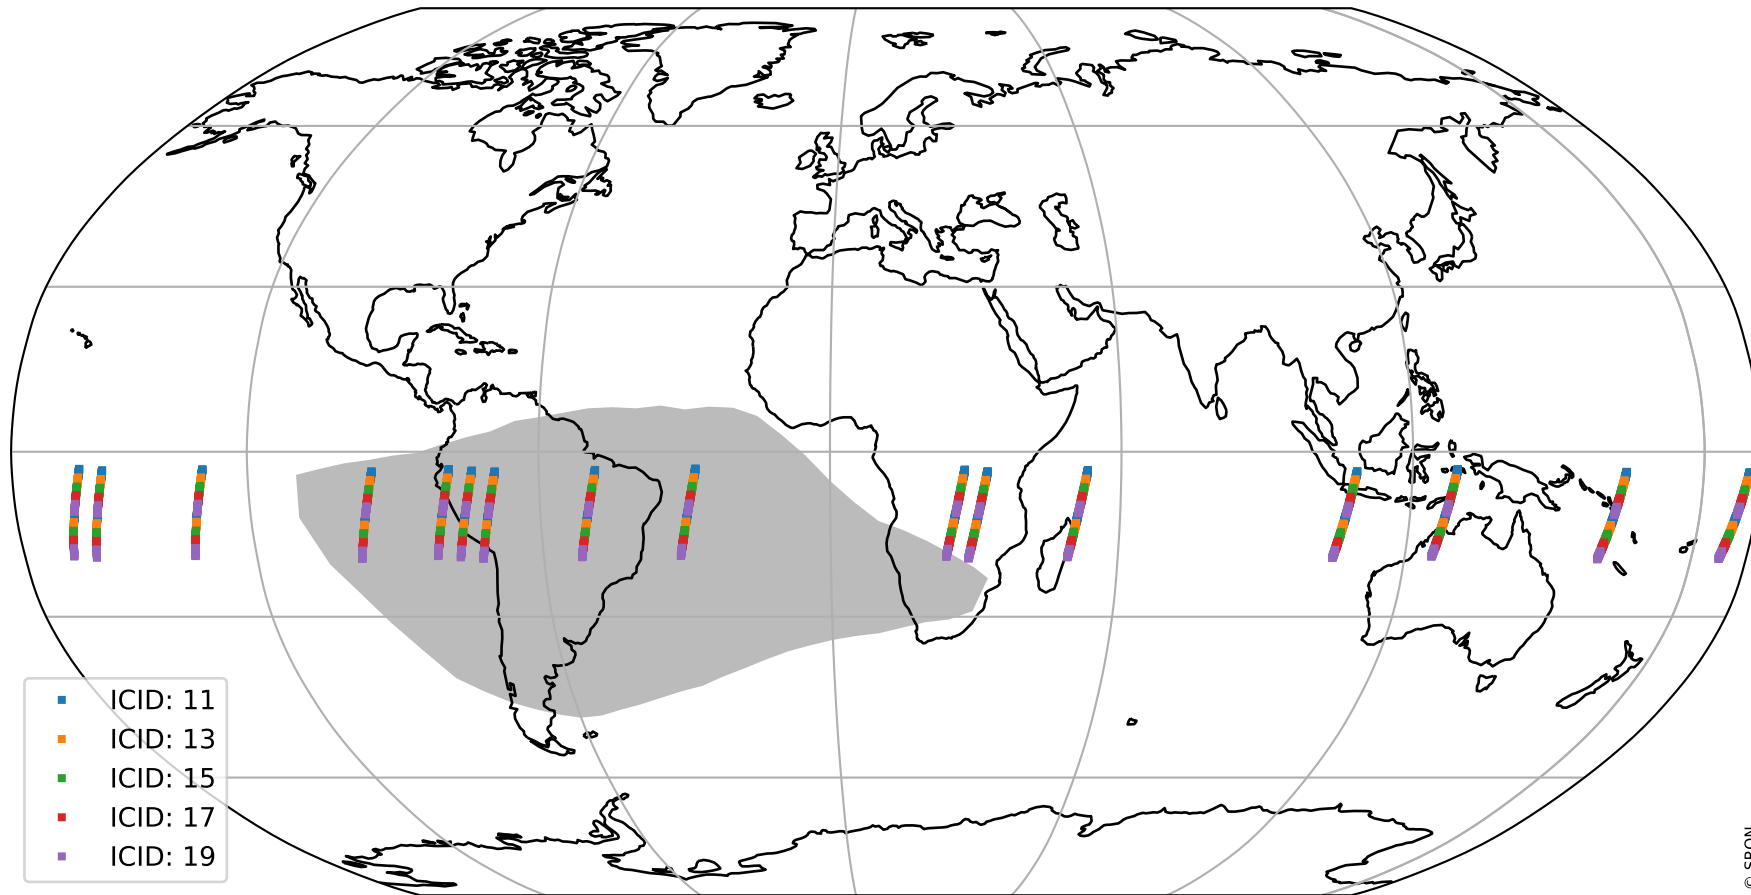

# Tropomi SWIR offset (beta nominal)

orbits : 16 in [23707, 23752]  
coverage : 2022-05-12 / 2022-05-14  
median : 32.915  $\mu\text{V}$   
spread : 16.249  $\mu\text{V}$   
created : 2023-08-22T11:15:00

# Tropomi SWIR offset (beta nominal)

orbits : 16 in [23707, 23752]  
coverage : 2022-05-12 / 2022-05-14  
median : -0.020766 mV  
spread : 0.40979 mV  
created : 2023-08-22T11:15:00

value compared with SWIR offset CKD

# Tropomi SWIR offset (beta nominal) ground-tracks of Sentinel-5P

orbits : 16 in [23707, 23752]  
coverage : 2022-05-12 / 2022-05-14  
created : 2023-08-22T11:15:01

# Tropomi SWIR offset (beta nominal)

orbits : [1867, 23752]  
coverage : 2018-02-20 / 2022-05-14  
created : 2023-08-22T11:15:01