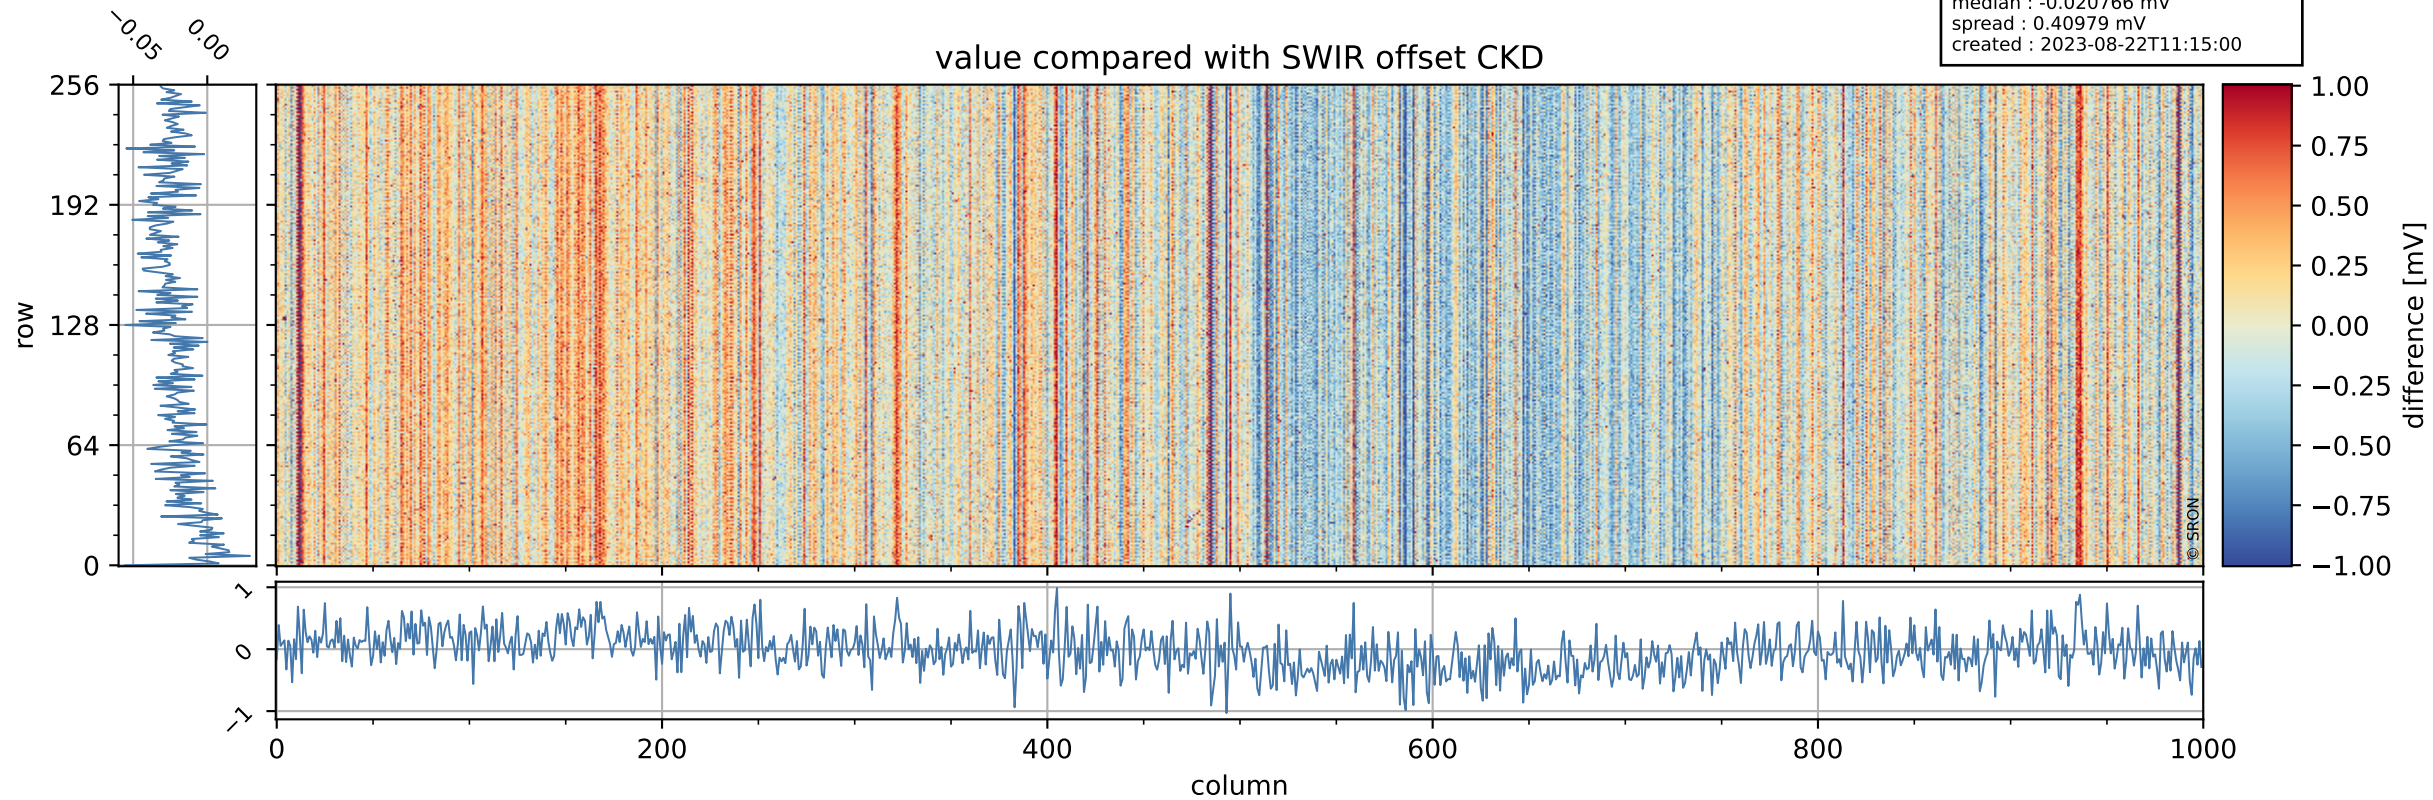

## value detector map

# Tropomi SWIR offset (beta nominal)

orbits : 16 in [23707, 23752]  
coverage : 2022-05-12 / 2022-05-14  
median : 32.915  $\mu\text{V}$   
spread : 16.249  $\mu\text{V}$   
created : 2023-08-22T11:15:00

# Tropomi SWIR offset (beta nominal)

orbits : 16 in [23707, 23752]  
coverage : 2022-05-12 / 2022-05-14  
median : -0.020766 mV  
spread : 0.40979 mV  
created : 2023-08-22T11:15:00

value compared with SWIR offset CKD

# Tropomi SWIR offset (beta nominal) ground-tracks of Sentinel-5P

orbits : 16 in [23707, 23752]  
coverage : 2022-05-12 / 2022-05-14  
created : 2023-08-22T11:15:01