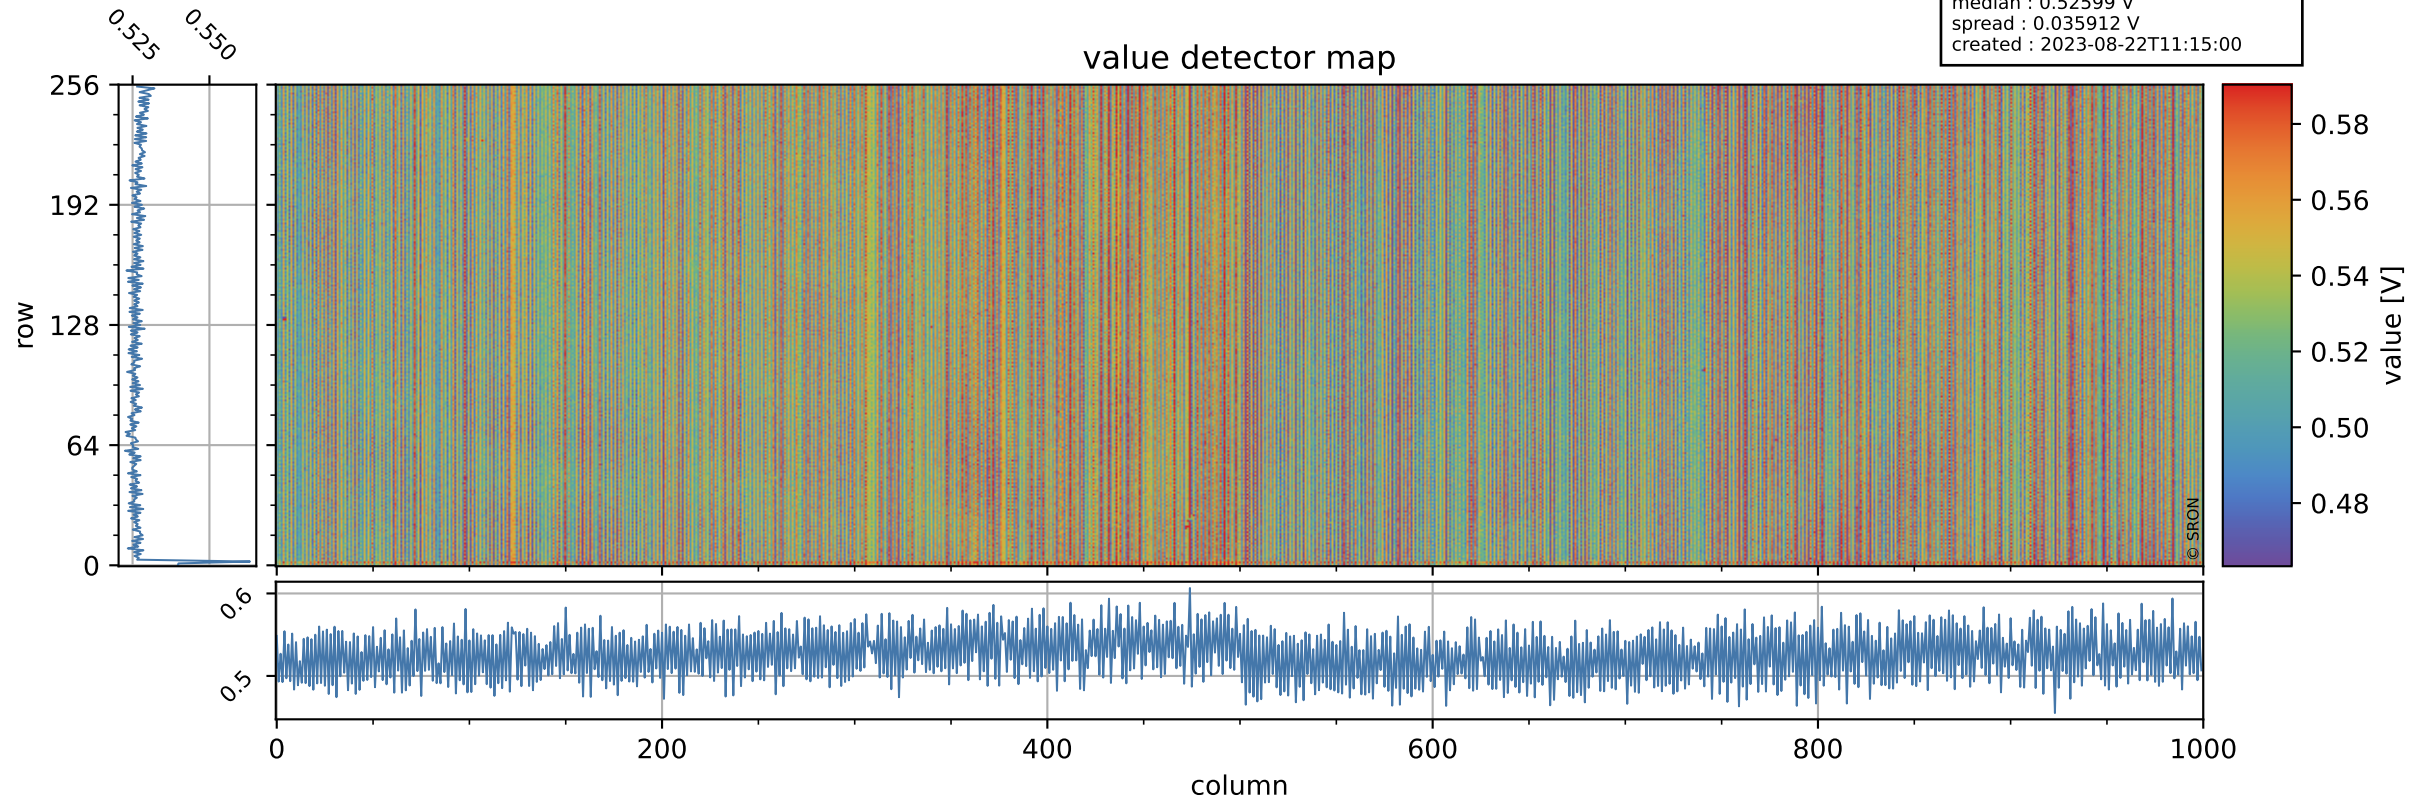

# Tropomi SWIR offset (beta nominal)

orbits : 16 in [23707, 23752]  
coverage : 2022-05-12 / 2022-05-14  
median : 0.52599 V  
spread : 0.035912 V  
created : 2023-08-22T11:15:00

## value detector map

# Tropomi SWIR offset (beta nominal)

orbits : 16 in [23707, 23752]  
coverage : 2022-05-12 / 2022-05-14  
median : 32.915  $\mu\text{V}$   
spread : 16.249  $\mu\text{V}$   
created : 2023-08-22T11:15:00

# Tropomi SWIR offset (beta nominal) ground-tracks of Sentinel-5P

orbits : 16 in [23707, 23752]  
coverage : 2022-05-12 / 2022-05-14  
created : 2023-08-22T11:15:01