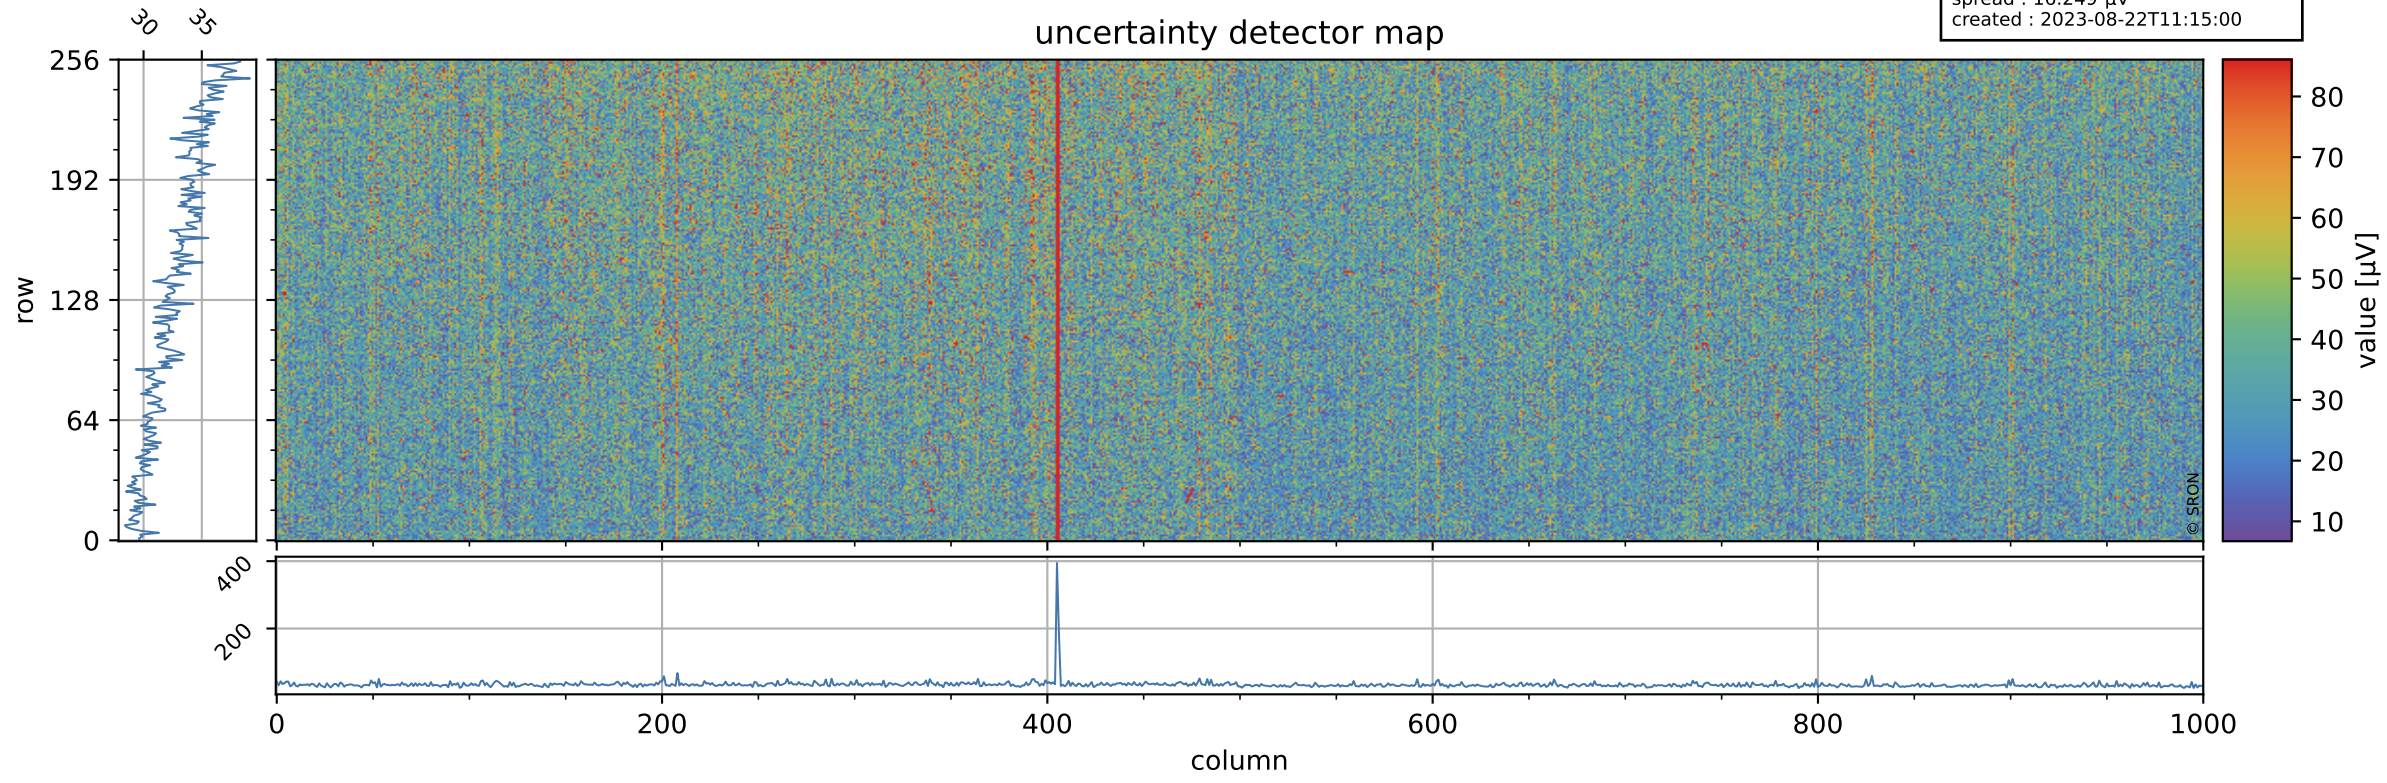

# Tropomi SWIR offset (beta nominal)

orbits : 16 in [23707, 23752]  
coverage : 2022-05-12 / 2022-05-14  
median : 0.52599 V  
spread : 0.035912 V  
created : 2023-08-22T11:15:00

## value detector map

# Tropomi SWIR offset (beta nominal)

orbits : 16 in [23707, 23752]  
coverage : 2022-05-12 / 2022-05-14  
median : 32.915  $\mu\text{V}$   
spread : 16.249  $\mu\text{V}$   
created : 2023-08-22T11:15:00

# Tropomi SWIR offset (beta nominal) ground-tracks of Sentinel-5P

orbits : 16 in [23707, 23752]  
coverage : 2022-05-12 / 2022-05-14  
created : 2023-08-22T11:15:01