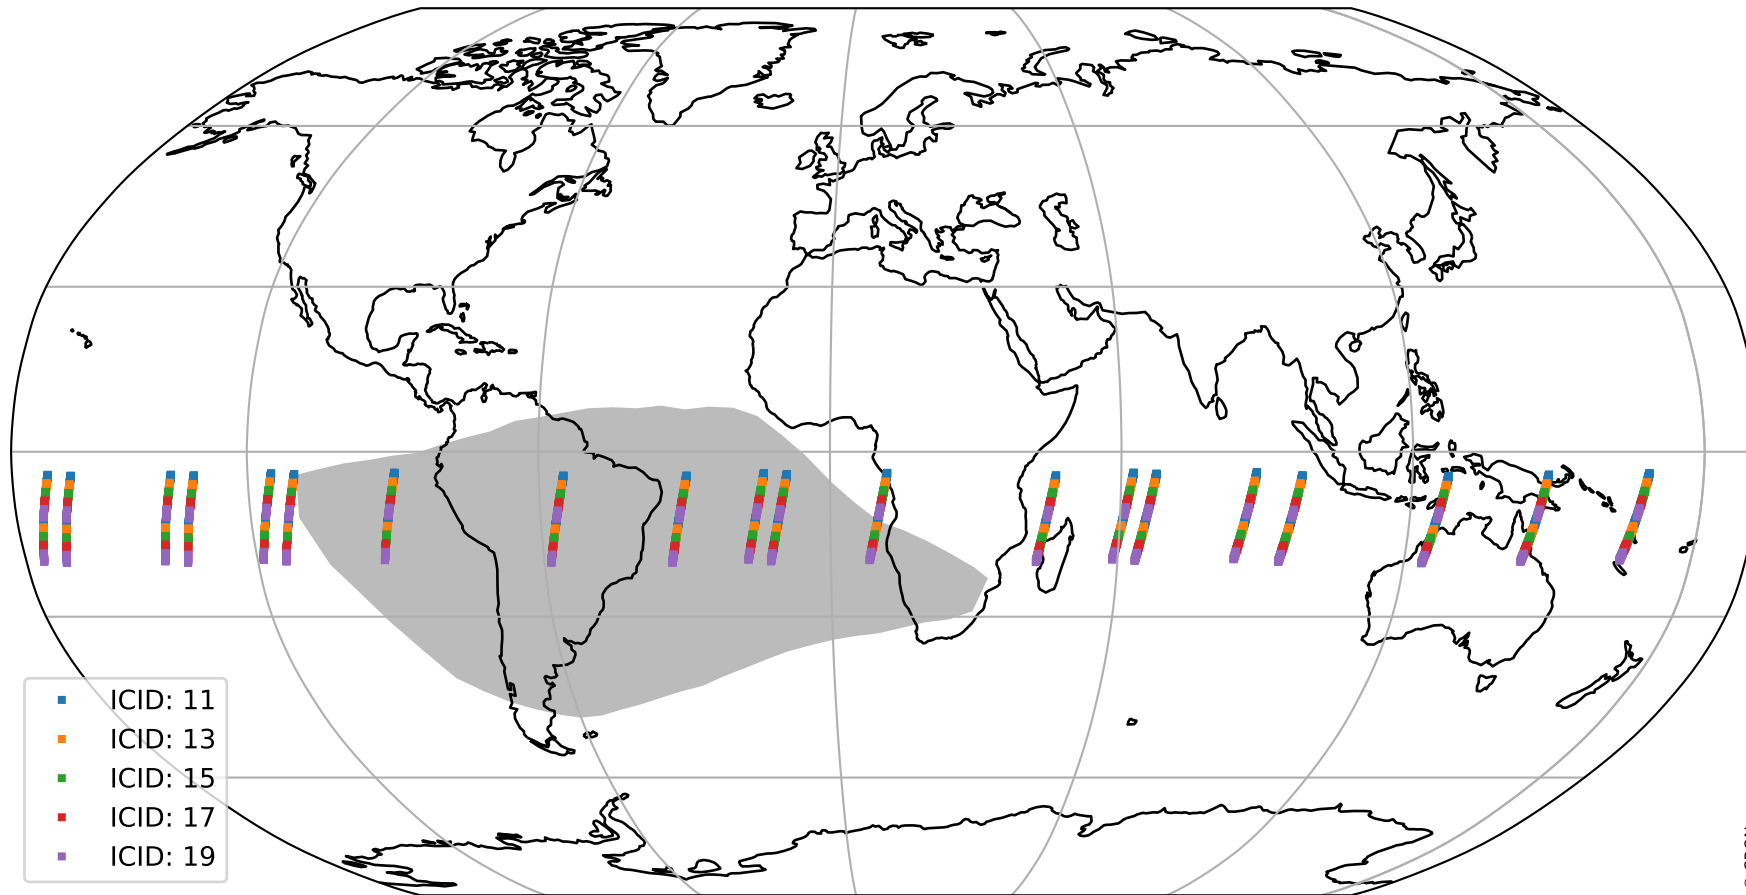

Tropomi SWIR offset (beta nominal)

orbits : 20 in [23752, 23797]
coverage : 2022-05-14 / 2022-05-17
median : 0.52598 V
spread : 0.035914 V
created : 2023-08-22T11:15:02

value detector map

Tropomi SWIR offset (beta nominal)

orbits : 20 in [23752, 23797]
coverage : 2022-05-14 / 2022-05-17
median : 30.486 μV
spread : 15.107 μV
created : 2023-08-22T11:15:02

Tropomi SWIR offset (beta nominal)

orbits : 20 in [23752, 23797]
coverage : 2022-05-14 / 2022-05-17
median : -0.027592 mV
spread : 0.41052 mV
created : 2023-08-22T11:15:03

value compared with SWIR offset CKD

Tropomi SWIR offset (beta nominal) ground-tracks of Sentinel-5P

orbits : 20 in [23752, 23797]
coverage : 2022-05-14 / 2022-05-17
created : 2023-08-22T11:15:03

Tropomi SWIR offset (beta nominal)

orbits : [1867, 23797]
coverage : 2018-02-20 / 2022-05-17
created : 2023-08-22T11:15:03

trend of detector median & temperatures