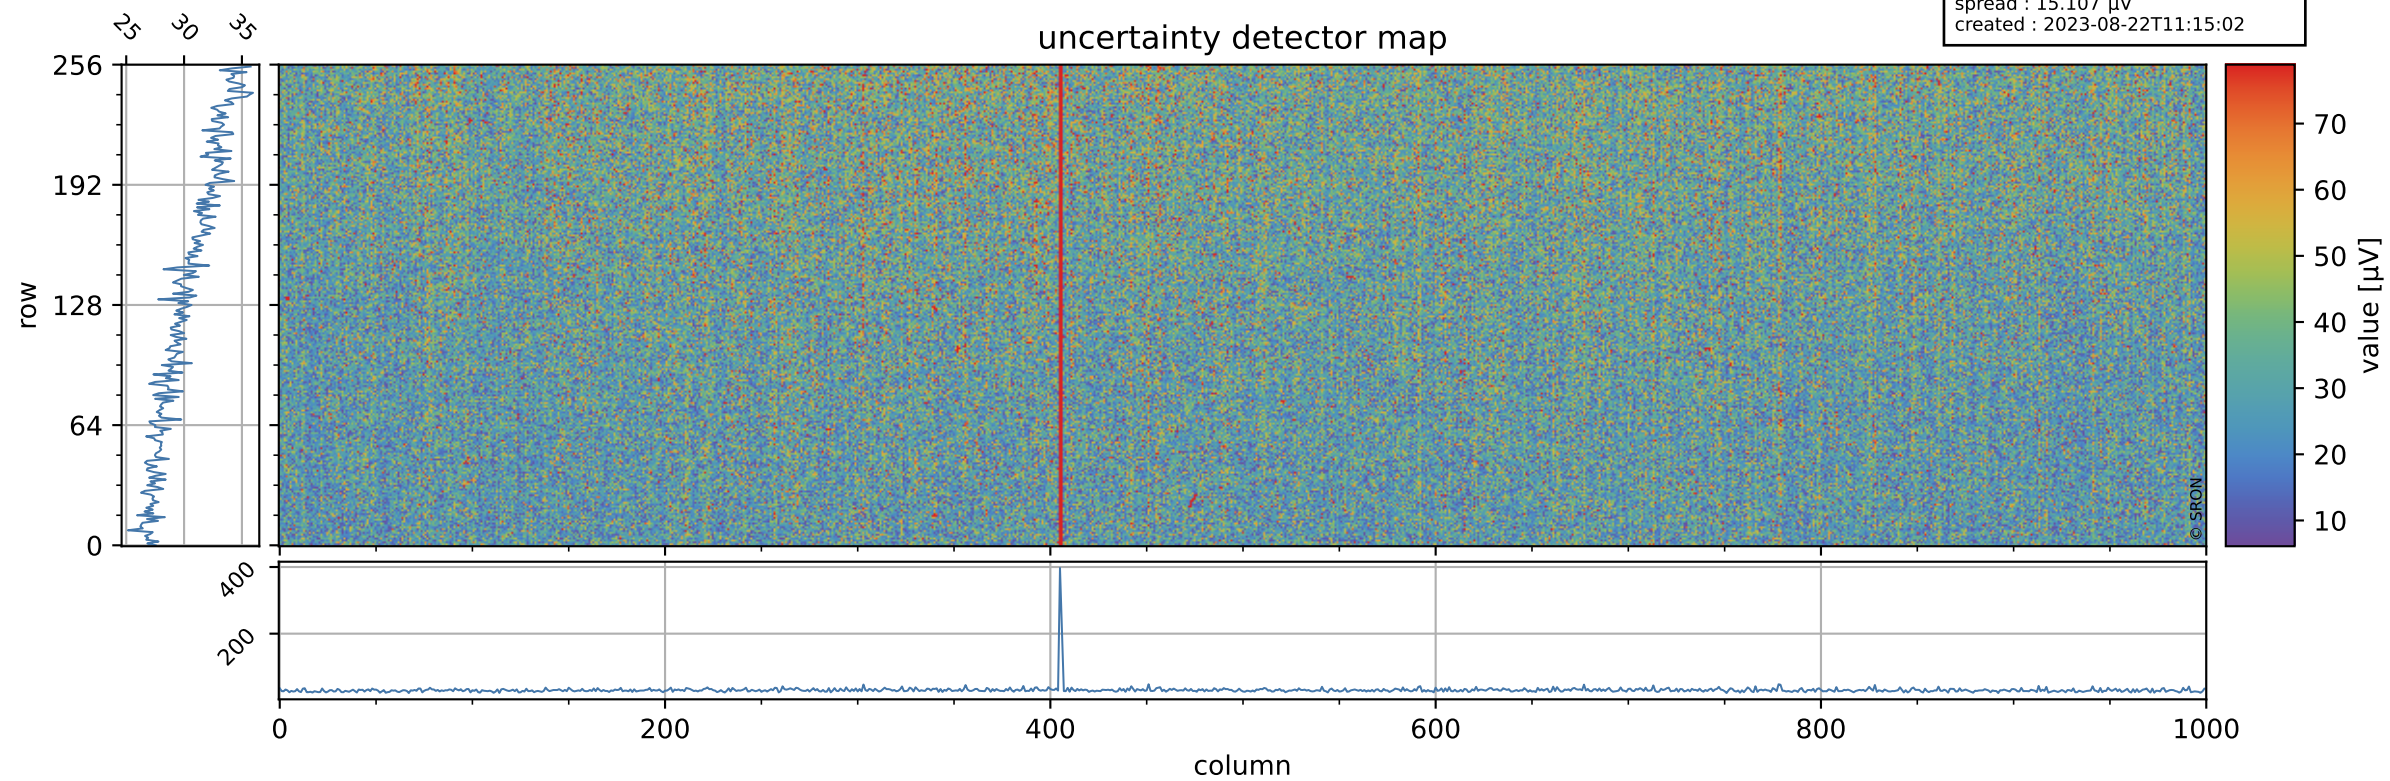

Tropomi SWIR offset (beta nominal)

orbits : 20 in [23752, 23797]
coverage : 2022-05-14 / 2022-05-17
median : 0.52598 V
spread : 0.035914 V
created : 2023-08-22T11:15:02

value detector map

Tropomi SWIR offset (beta nominal)

orbits : 20 in [23752, 23797]
coverage : 2022-05-14 / 2022-05-17
median : 30.486 μV
spread : 15.107 μV
created : 2023-08-22T11:15:02

Tropomi SWIR offset (beta nominal)

orbits : 20 in [23752, 23797]
coverage : 2022-05-14 / 2022-05-17
median : -0.027592 mV
spread : 0.41052 mV
created : 2023-08-22T11:15:03

value compared with SWIR offset CKD

Tropomi SWIR offset (beta nominal) ground-tracks of Sentinel-5P

orbits : 20 in [23752, 23797]
coverage : 2022-05-14 / 2022-05-17
created : 2023-08-22T11:15:03

Tropomi SWIR offset (beta nominal)

orbits : [1867, 23797]
coverage : 2018-02-20 / 2022-05-17
created : 2023-08-22T11:15:03

trend of detector median & temperatures