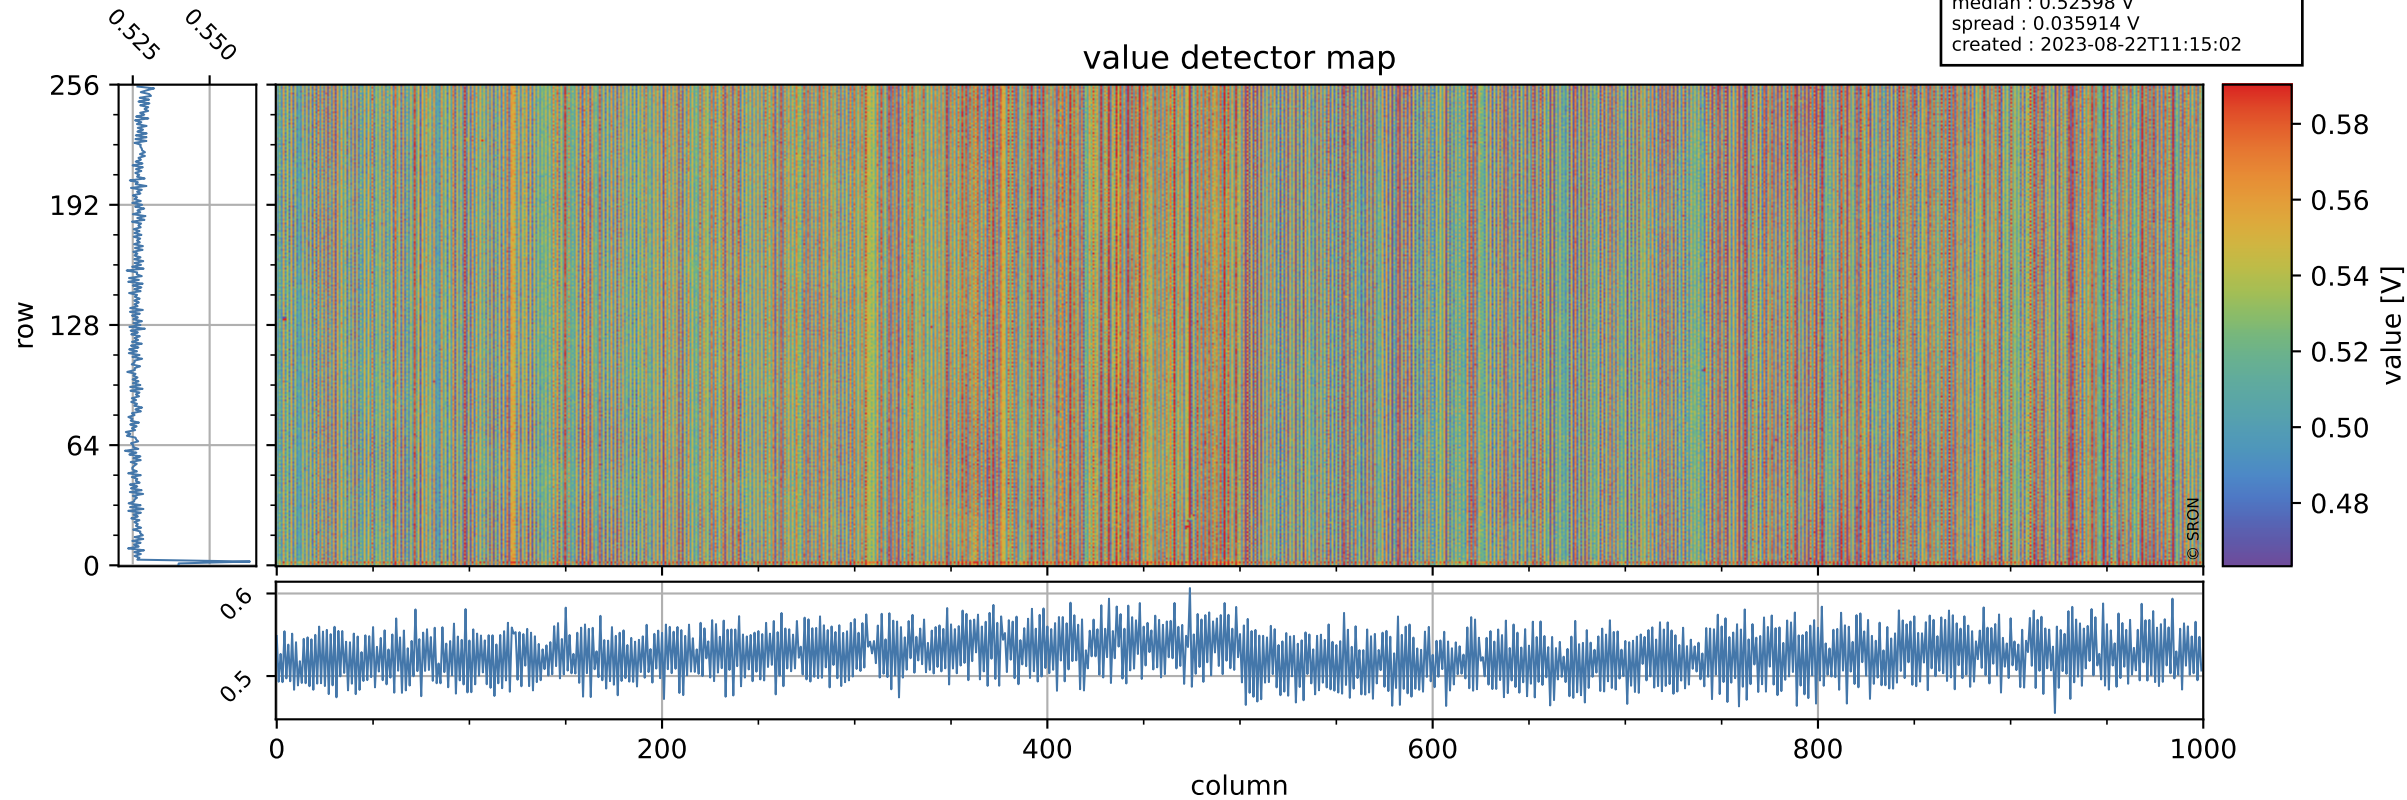

Tropomi SWIR offset (beta nominal)

orbits : 20 in [23752, 23797]
coverage : 2022-05-14 / 2022-05-17
median : 0.52598 V
spread : 0.035914 V
created : 2023-08-22T11:15:02

value detector map

Tropomi SWIR offset (beta nominal)

orbits : 20 in [23752, 23797]
coverage : 2022-05-14 / 2022-05-17
median : 30.486 μV
spread : 15.107 μV
created : 2023-08-22T11:15:02

Tropomi SWIR offset (beta nominal)

orbits : 20 in [23752, 23797]
coverage : 2022-05-14 / 2022-05-17
median : -0.027592 mV
spread : 0.41052 mV
created : 2023-08-22T11:15:03

value compared with SWIR offset CKD

Tropomi SWIR offset (beta nominal) ground-tracks of Sentinel-5P

orbits : 20 in [23752, 23797]
coverage : 2022-05-14 / 2022-05-17
created : 2023-08-22T11:15:03

Tropomi SWIR offset (beta nominal)

orbits : [1867, 23797]
coverage : 2018-02-20 / 2022-05-17
created : 2023-08-22T11:15:03

trend of detector median & temperatures