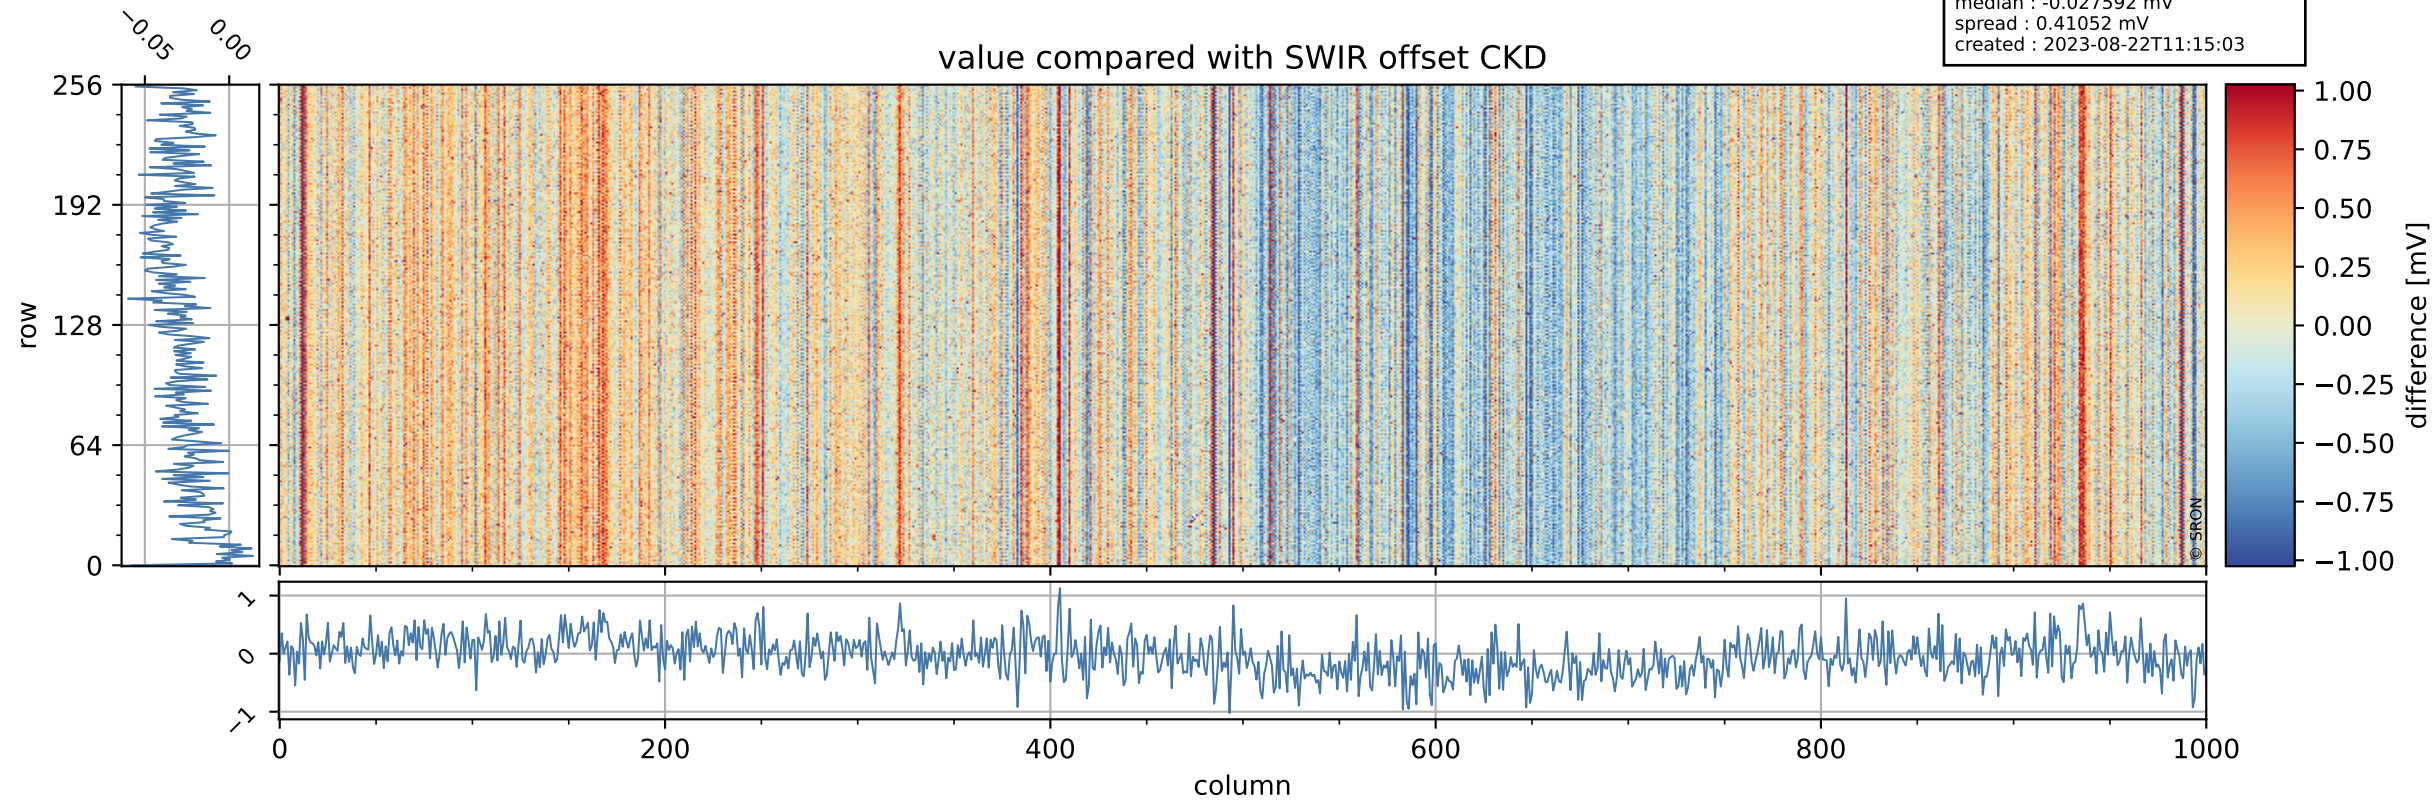

Tropomi SWIR offset (beta nominal)

orbits : 20 in [23752, 23797]
coverage : 2022-05-14 / 2022-05-17
median : 0.52598 V
spread : 0.035914 V
created : 2023-08-22T11:15:02

value detector map

Tropomi SWIR offset (beta nominal)

orbits : 20 in [23752, 23797]
coverage : 2022-05-14 / 2022-05-17
median : 30.486 μV
spread : 15.107 μV
created : 2023-08-22T11:15:02

Tropomi SWIR offset (beta nominal)

orbits : 20 in [23752, 23797]
coverage : 2022-05-14 / 2022-05-17
median : -0.027592 mV
spread : 0.41052 mV
created : 2023-08-22T11:15:03

value compared with SWIR offset CKD

Tropomi SWIR offset (beta nominal) ground-tracks of Sentinel-5P

orbits : 20 in [23752, 23797]
coverage : 2022-05-14 / 2022-05-17
created : 2023-08-22T11:15:03

Tropomi SWIR offset (beta nominal)

orbits : [1867, 23797]
coverage : 2018-02-20 / 2022-05-17
created : 2023-08-22T11:15:03

trend of detector median & temperatures