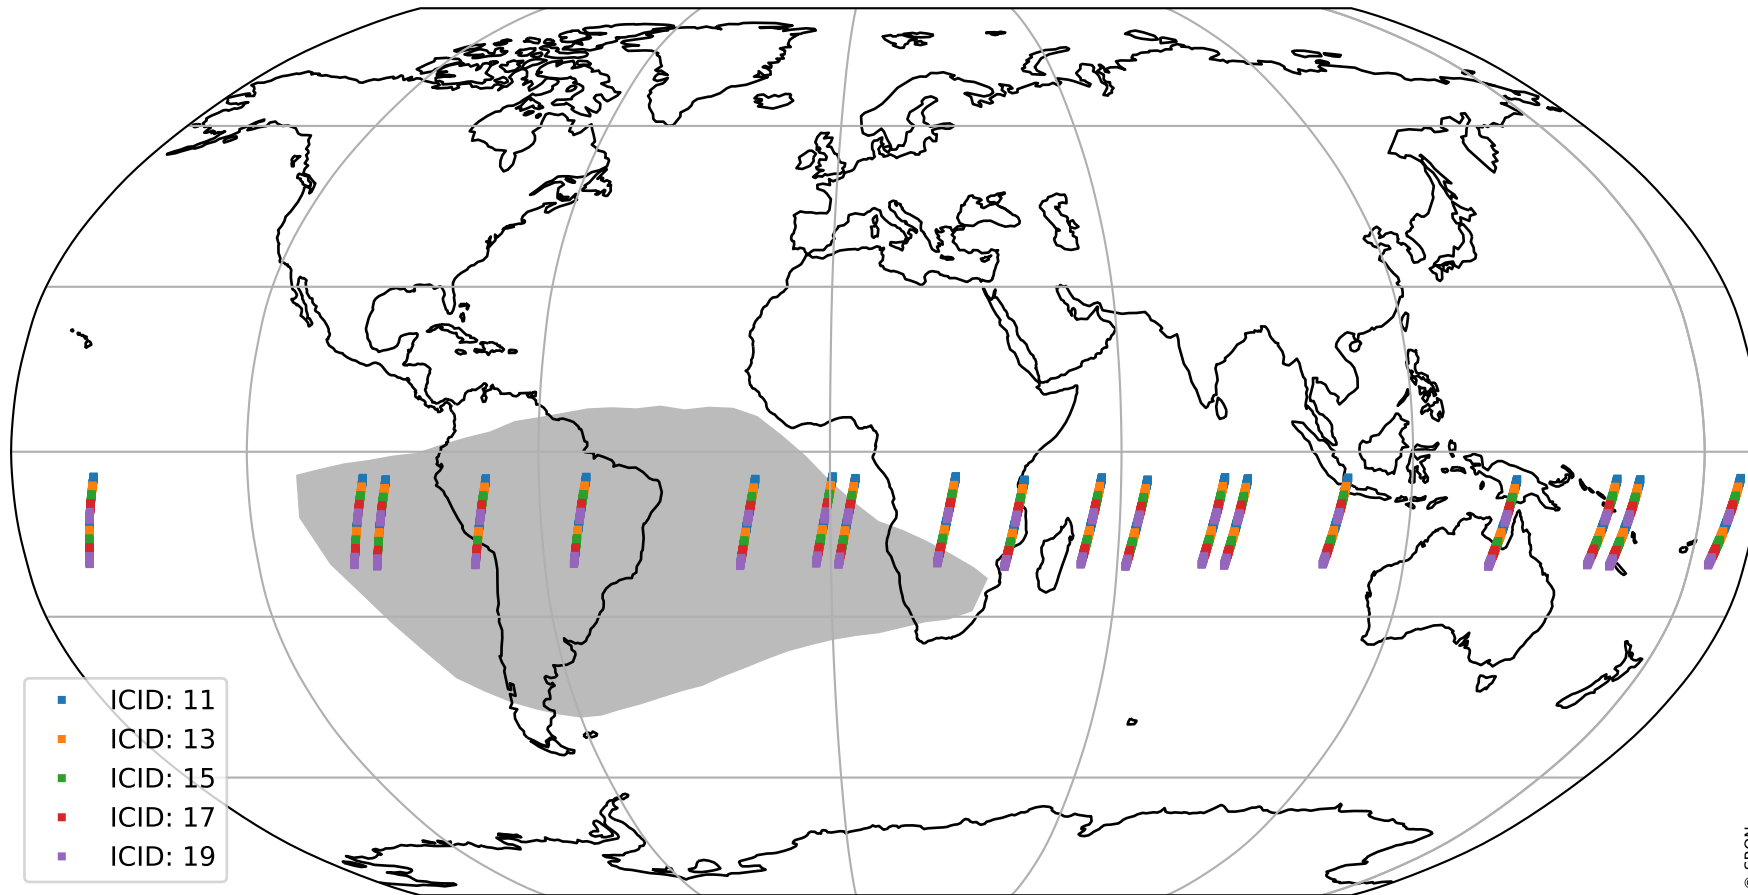

# Tropomi SWIR offset (beta nominal)

orbits : 19 in [23797, 23842]  
coverage : 2022-05-17 / 2022-05-20  
median : 31.354  $\mu\text{V}$   
spread : 15.447  $\mu\text{V}$   
created : 2023-08-22T11:15:05

# Tropomi SWIR offset (beta nominal)

orbits : 19 in [23797, 23842]  
coverage : 2022-05-17 / 2022-05-20  
median : -0.031958 mV  
spread : 0.40992 mV  
created : 2023-08-22T11:15:05

value compared with SWIR offset CKD

# Tropomi SWIR offset (beta nominal) ground-tracks of Sentinel-5P

orbits : 19 in [23797, 23842]  
coverage : 2022-05-17 / 2022-05-20  
created : 2023-08-22T11:15:05

# Tropomi SWIR offset (beta nominal)

orbits : [1867, 23842]  
coverage : 2018-02-20 / 2022-05-20  
created : 2023-08-22T11:15:05