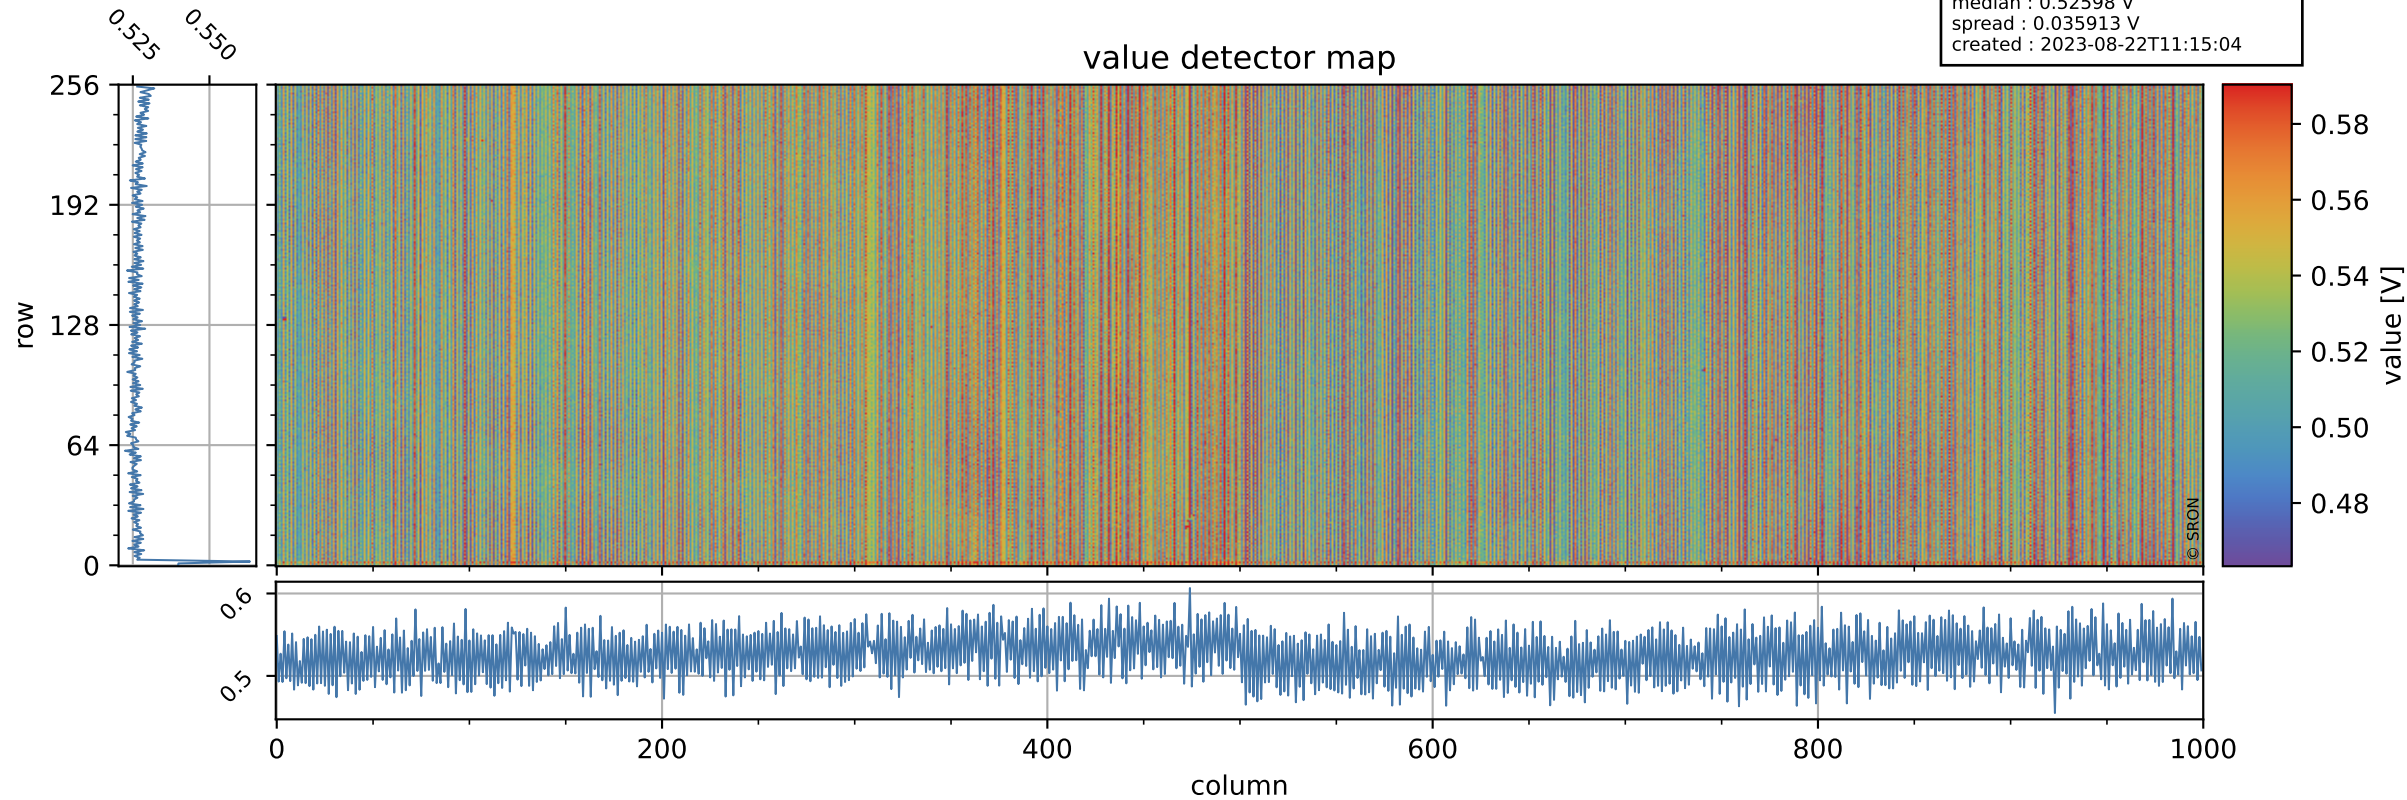

# Tropomi SWIR offset (beta nominal)

orbits : 19 in [23797, 23842]  
coverage : 2022-05-17 / 2022-05-20  
median : 0.52598 V  
spread : 0.035913 V  
created : 2023-08-22T11:15:04

## value detector map

# Tropomi SWIR offset (beta nominal)

orbits : 19 in [23797, 23842]  
coverage : 2022-05-17 / 2022-05-20  
median : 31.354  $\mu\text{V}$   
spread : 15.447  $\mu\text{V}$   
created : 2023-08-22T11:15:05

# Tropomi SWIR offset (beta nominal) ground-tracks of Sentinel-5P

orbits : 19 in [23797, 23842]  
coverage : 2022-05-17 / 2022-05-20  
created : 2023-08-22T11:15:05