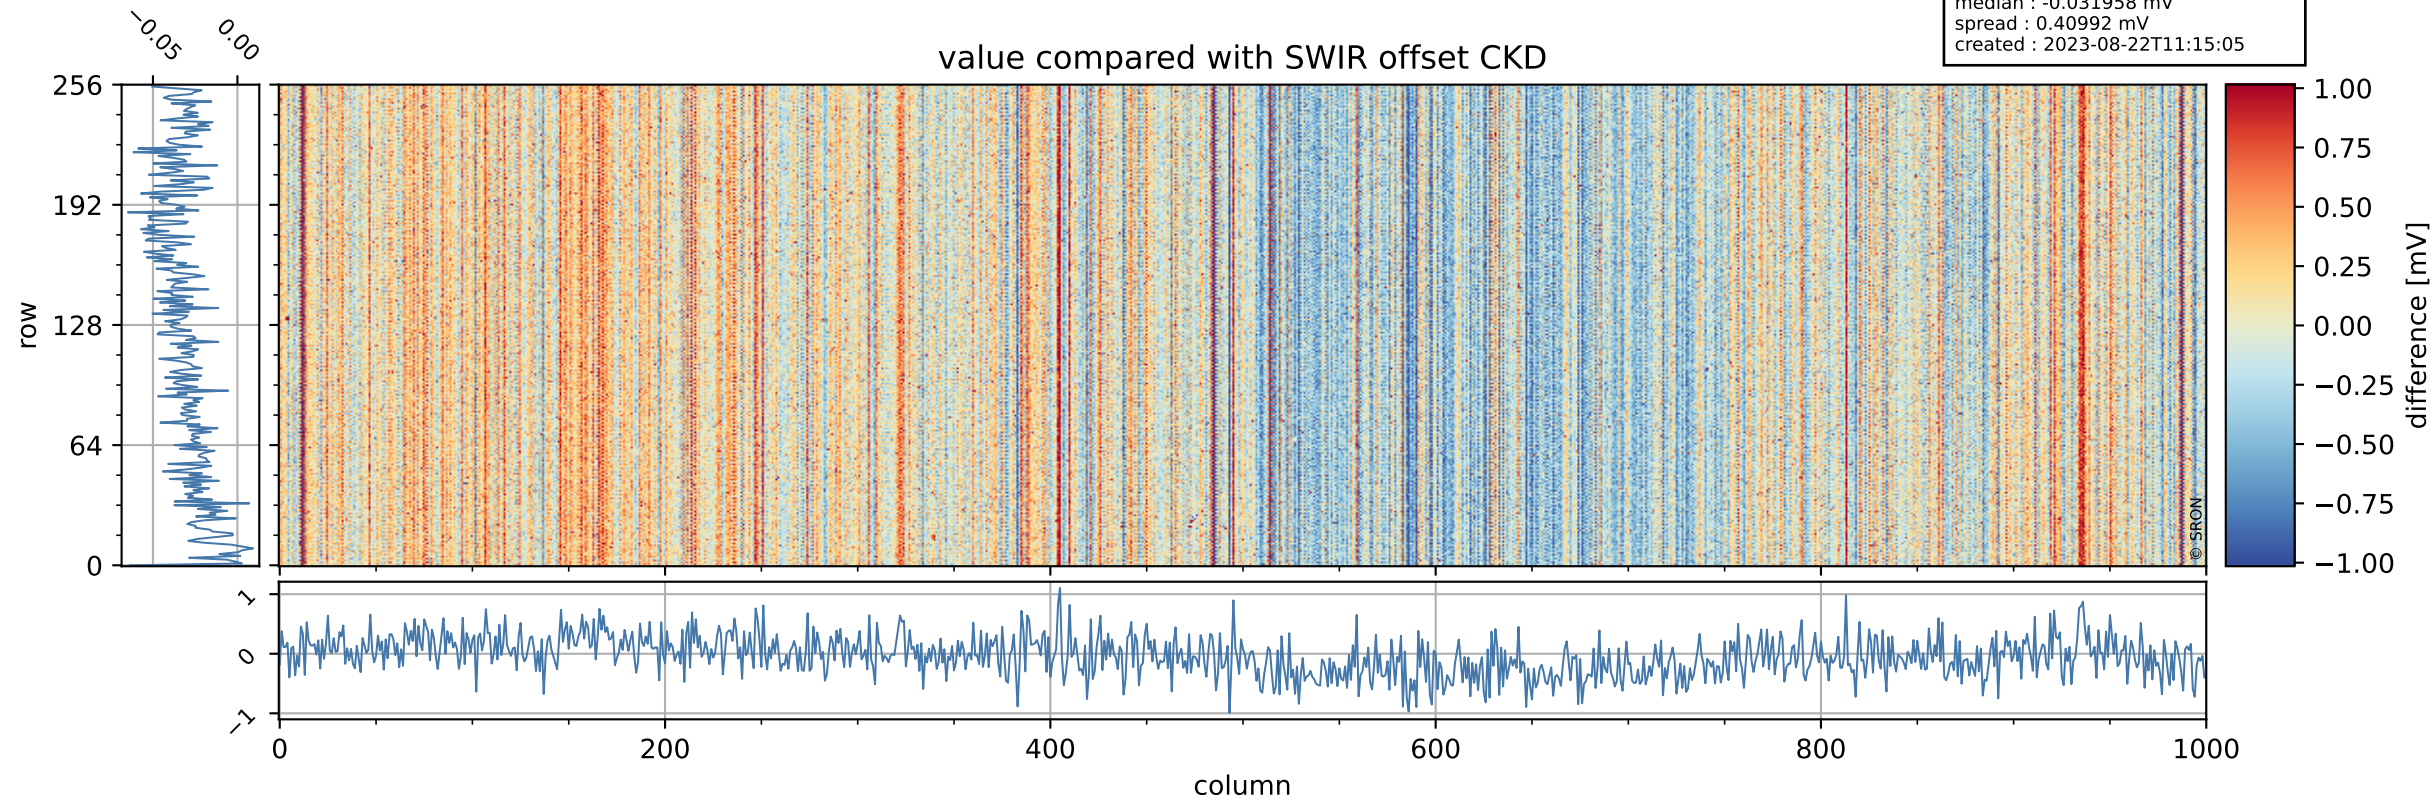

## value detector map

# Tropomi SWIR offset (beta nominal)

orbits : 19 in [23797, 23842]  
coverage : 2022-05-17 / 2022-05-20  
median : 31.354  $\mu\text{V}$   
spread : 15.447  $\mu\text{V}$   
created : 2023-08-22T11:15:05

# Tropomi SWIR offset (beta nominal)

orbits : 19 in [23797, 23842]  
coverage : 2022-05-17 / 2022-05-20  
median : -0.031958 mV  
spread : 0.40992 mV  
created : 2023-08-22T11:15:05

value compared with SWIR offset CKD

# Tropomi SWIR offset (beta nominal) ground-tracks of Sentinel-5P

orbits : 19 in [23797, 23842]  
coverage : 2022-05-17 / 2022-05-20  
created : 2023-08-22T11:15:05