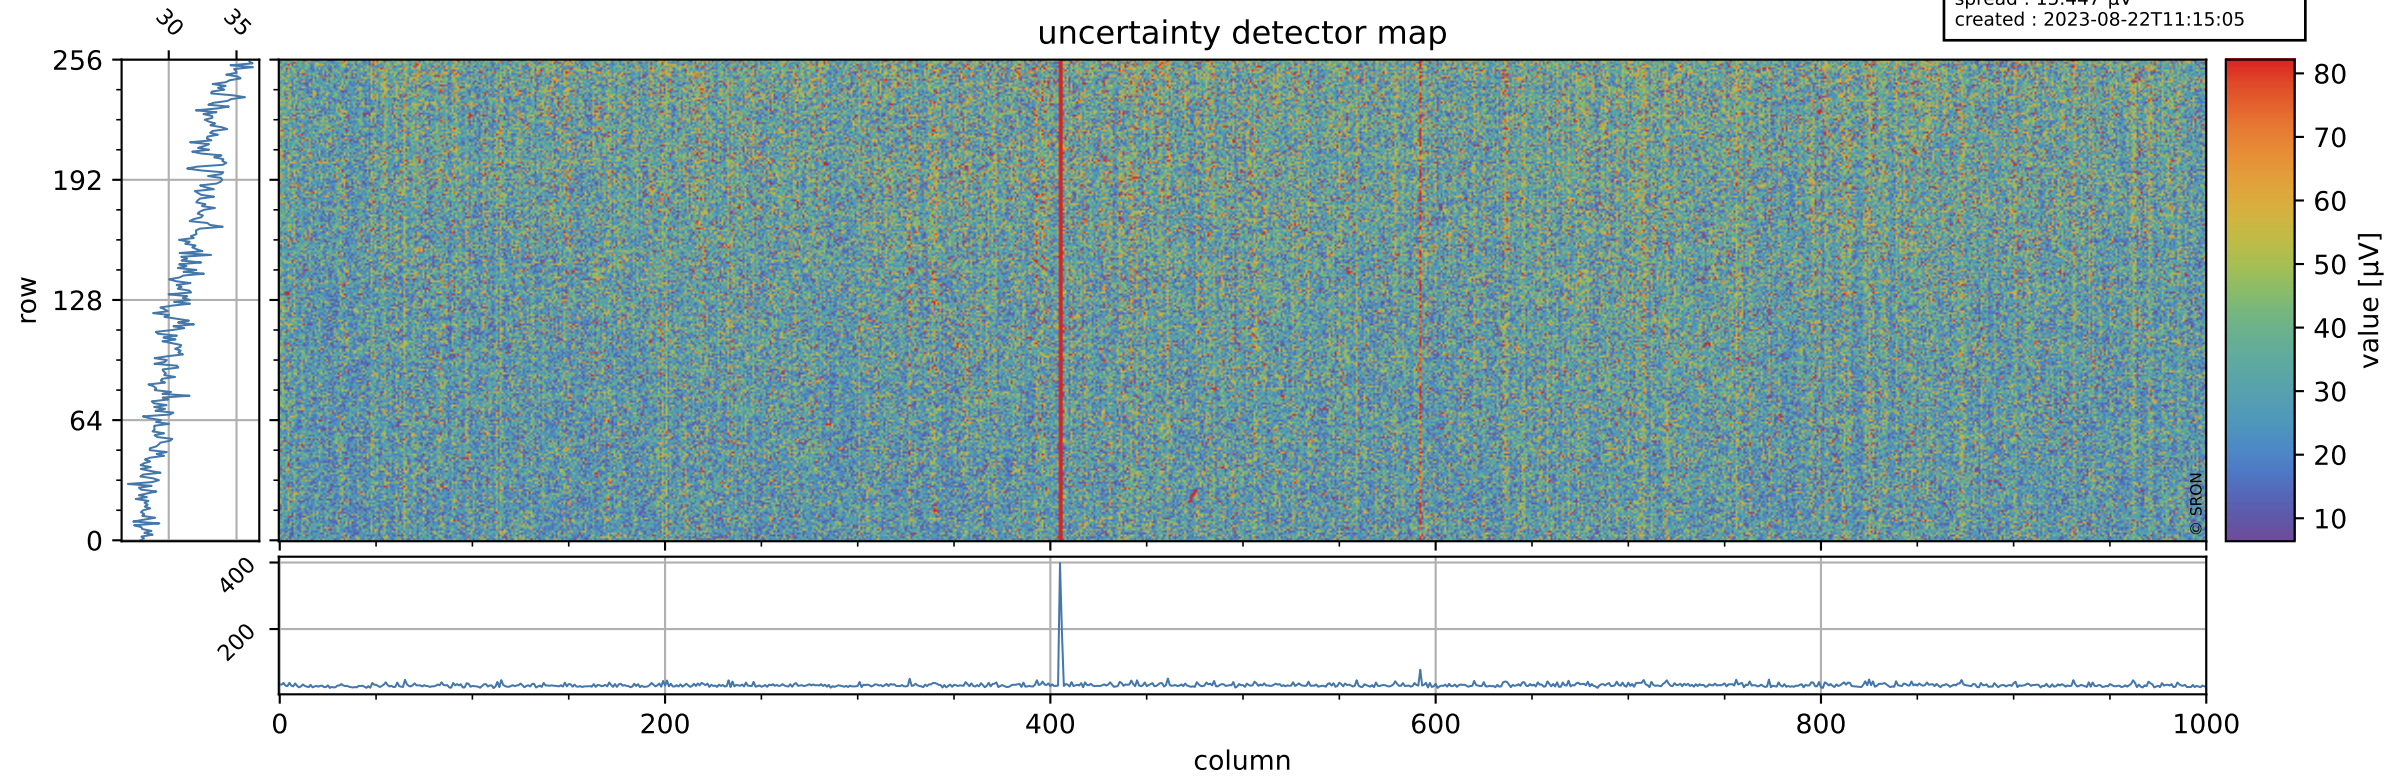

# Tropomi SWIR offset (beta nominal)

orbits : 19 in [23797, 23842]  
coverage : 2022-05-17 / 2022-05-20  
median : 0.52598 V  
spread : 0.035913 V  
created : 2023-08-22T11:15:04

## value detector map

# Tropomi SWIR offset (beta nominal)

orbits : 19 in [23797, 23842]  
coverage : 2022-05-17 / 2022-05-20  
median : 31.354  $\mu\text{V}$   
spread : 15.447  $\mu\text{V}$   
created : 2023-08-22T11:15:05

# Tropomi SWIR offset (beta nominal) ground-tracks of Sentinel-5P

orbits : 19 in [23797, 23842]  
coverage : 2022-05-17 / 2022-05-20  
created : 2023-08-22T11:15:05