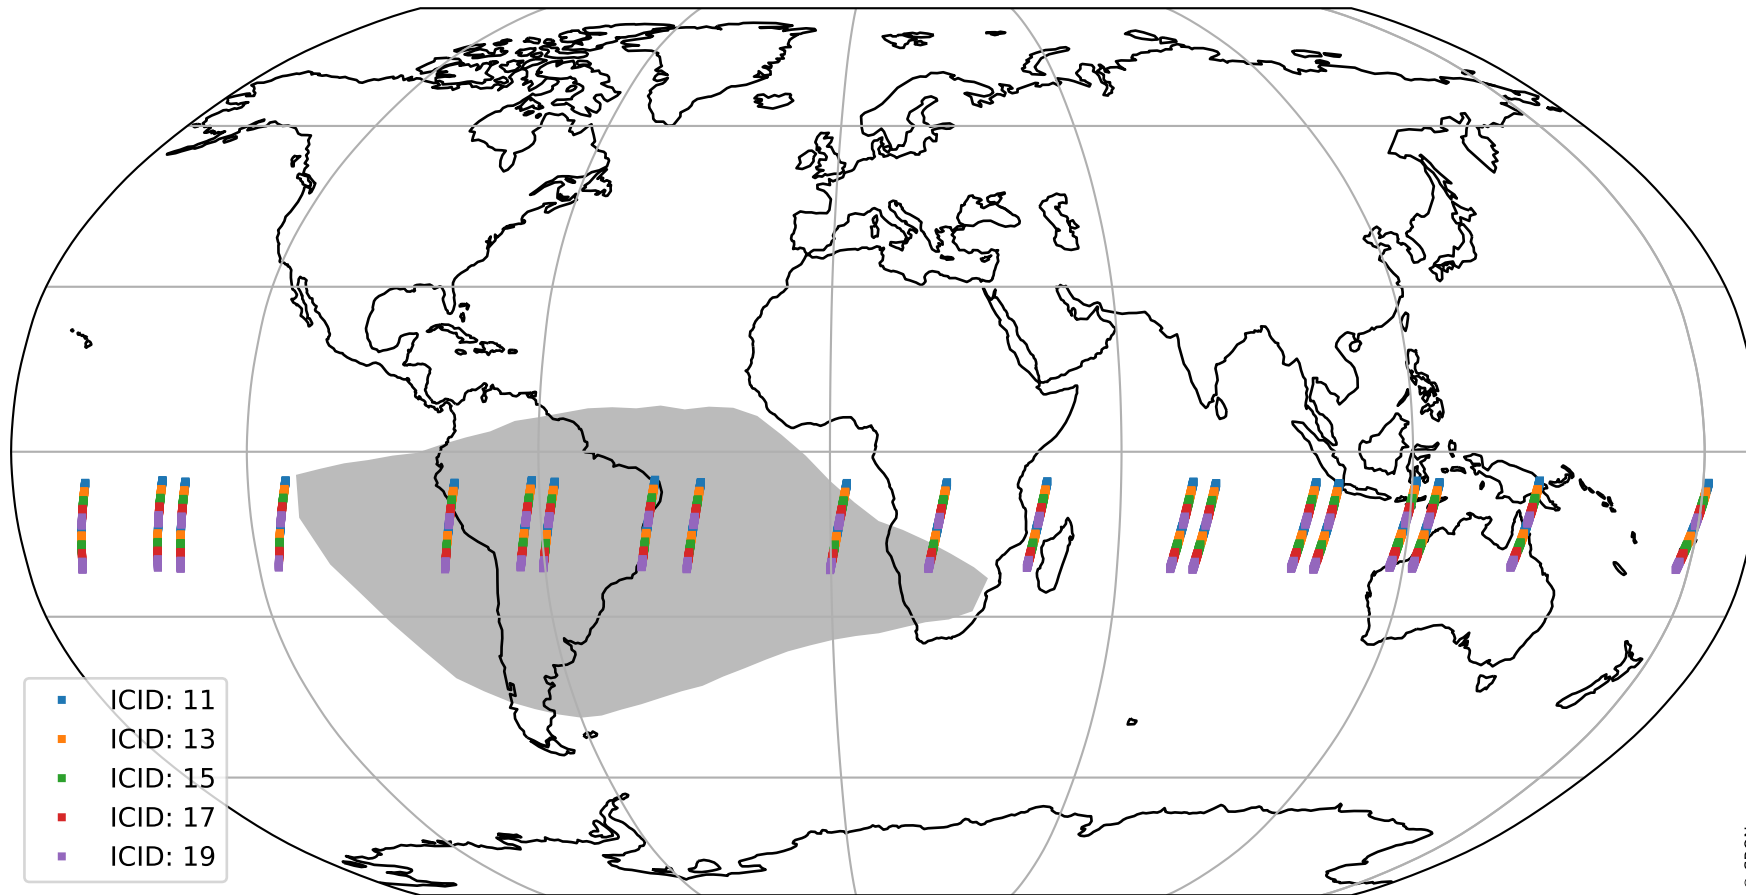

# Tropomi SWIR offset (beta nominal)

orbits : 20 in [23842, 23887]  
coverage : 2022-05-21 / 2022-05-24  
median : 30.771  $\mu\text{V}$   
spread : 15.271  $\mu\text{V}$   
created : 2023-08-22T11:15:07

# Tropomi SWIR offset (beta nominal)

orbits : 20 in [23842, 23887]  
coverage : 2022-05-21 / 2022-05-24  
median : 0.003191 mV  
spread : 0.3974 mV  
created : 2023-08-22T11:15:07

value compared with SWIR offset CKD

# Tropomi SWIR offset (beta nominal) ground-tracks of Sentinel-5P

orbits : 20 in [23842, 23887]  
coverage : 2022-05-21 / 2022-05-24  
created : 2023-08-22T11:15:07

# Tropomi SWIR offset (beta nominal)

orbits : [1867, 23887]  
coverage : 2018-02-20 / 2022-05-24  
created : 2023-08-22T11:15:08