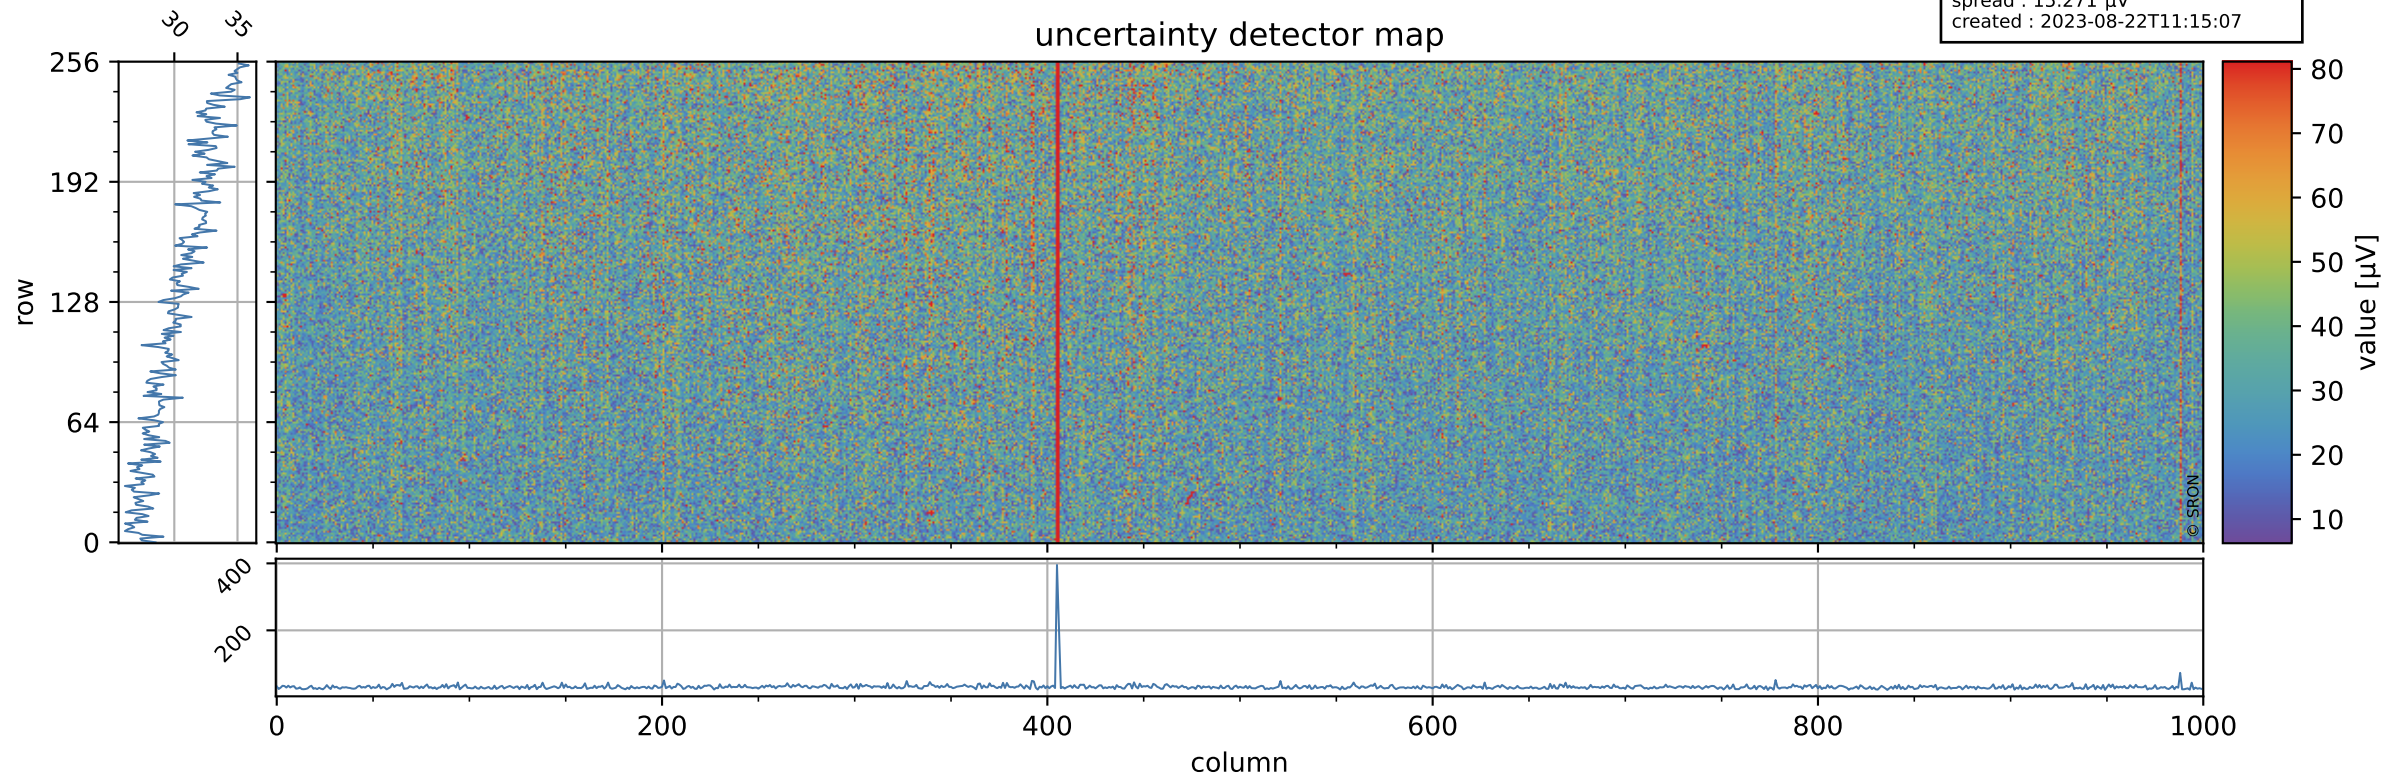

# Tropomi SWIR offset (beta nominal)

orbits : 20 in [23842, 23887]  
coverage : 2022-05-21 / 2022-05-24  
median : 0.52602 V  
spread : 0.035914 V  
created : 2023-08-22T11:15:07

## value detector map

# Tropomi SWIR offset (beta nominal)

orbits : 20 in [23842, 23887]  
coverage : 2022-05-21 / 2022-05-24  
median : 30.771  $\mu\text{V}$   
spread : 15.271  $\mu\text{V}$   
created : 2023-08-22T11:15:07

# Tropomi SWIR offset (beta nominal) ground-tracks of Sentinel-5P

orbits : 20 in [23842, 23887]  
coverage : 2022-05-21 / 2022-05-24  
created : 2023-08-22T11:15:07