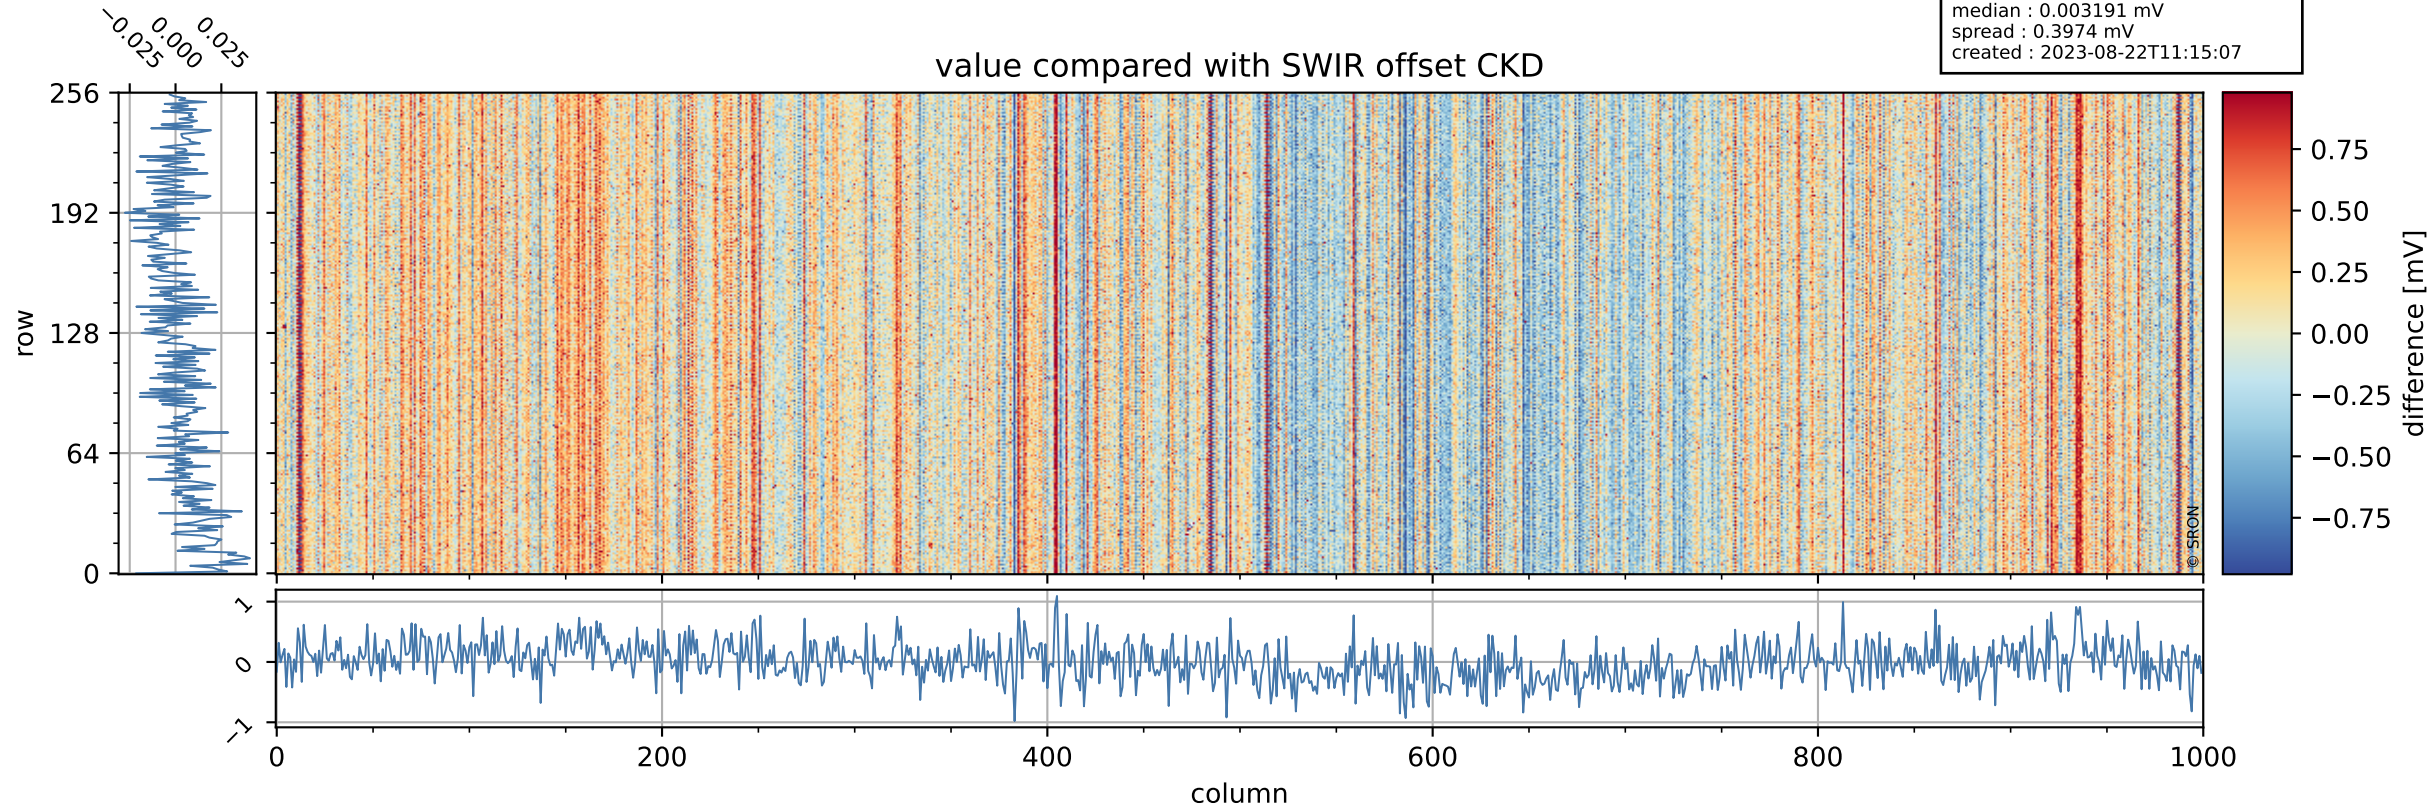

## value detector map

# Tropomi SWIR offset (beta nominal)

orbits : 20 in [23842, 23887]  
coverage : 2022-05-21 / 2022-05-24  
median : 30.771  $\mu\text{V}$   
spread : 15.271  $\mu\text{V}$   
created : 2023-08-22T11:15:07

# Tropomi SWIR offset (beta nominal)

orbits : 20 in [23842, 23887]  
coverage : 2022-05-21 / 2022-05-24  
median : 0.003191 mV  
spread : 0.3974 mV  
created : 2023-08-22T11:15:07

value compared with SWIR offset CKD

# Tropomi SWIR offset (beta nominal) ground-tracks of Sentinel-5P

orbits : 20 in [23842, 23887]  
coverage : 2022-05-21 / 2022-05-24  
created : 2023-08-22T11:15:07