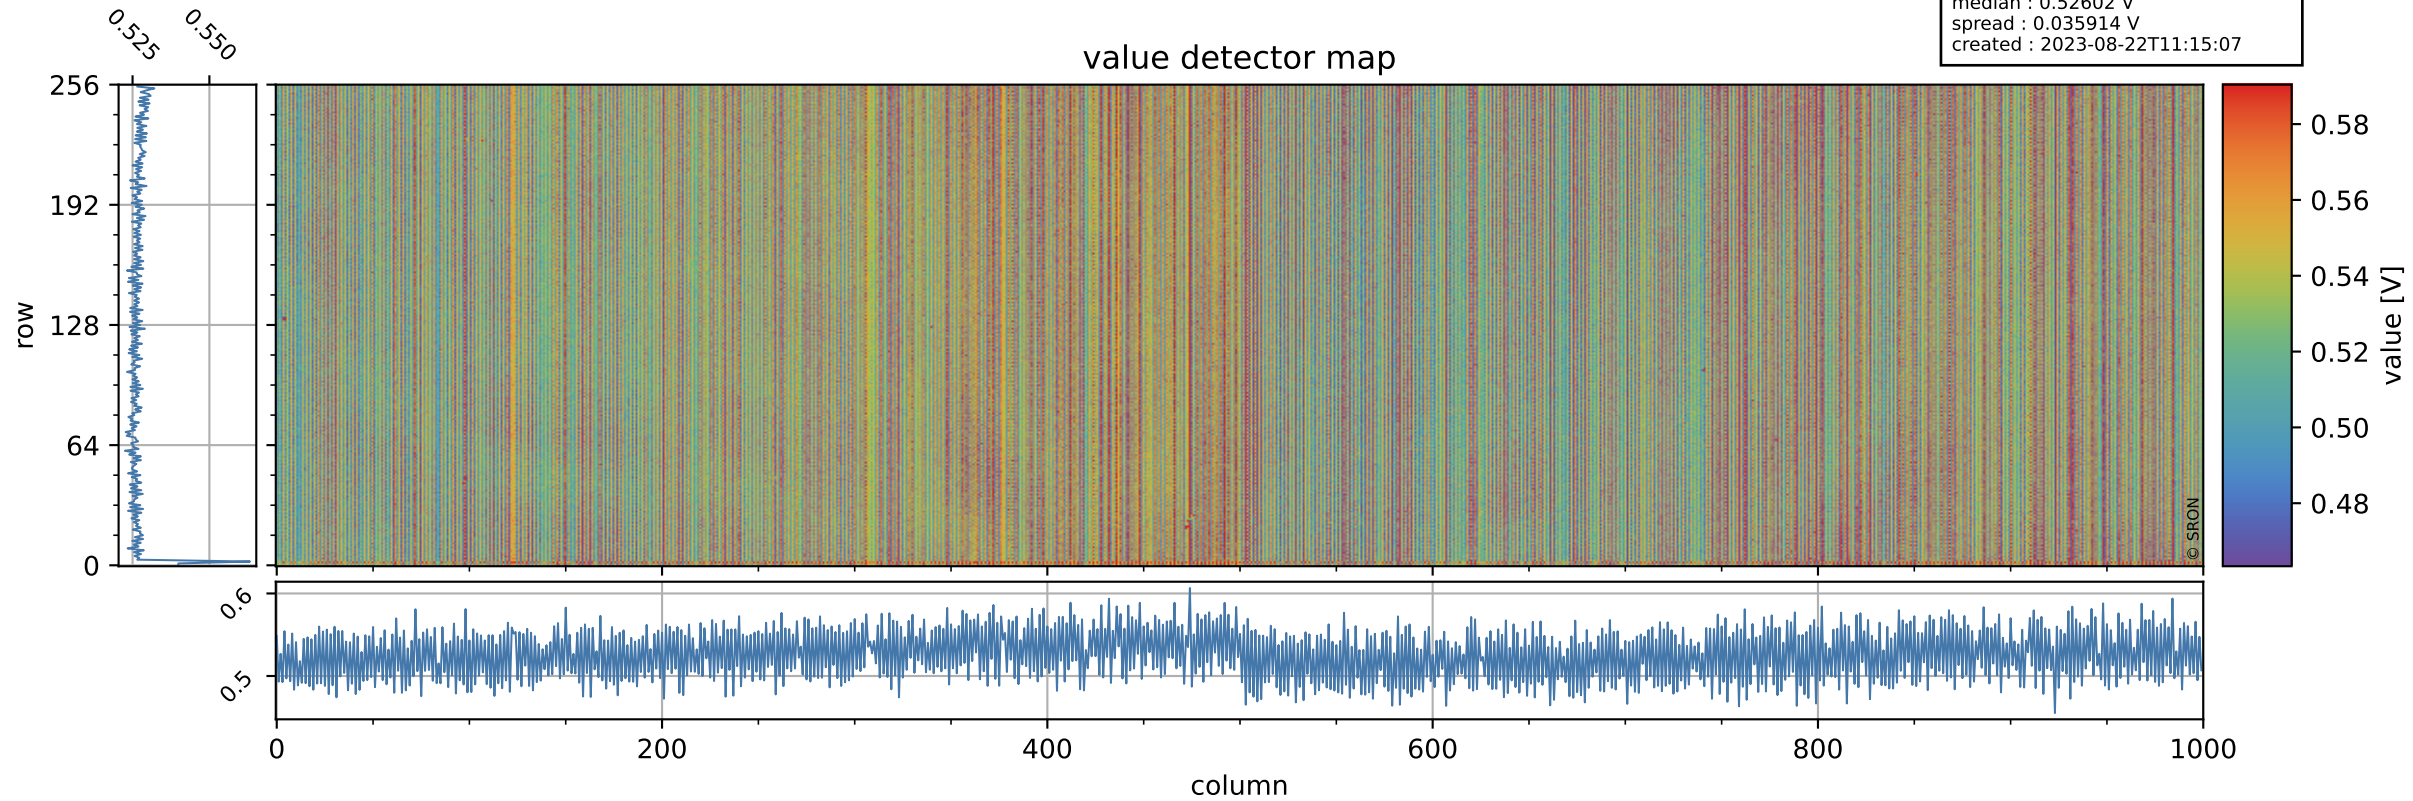

# Tropomi SWIR offset (beta nominal)

orbits : 20 in [23842, 23887]  
coverage : 2022-05-21 / 2022-05-24  
median : 0.52602 V  
spread : 0.035914 V  
created : 2023-08-22T11:15:07

## value detector map

# Tropomi SWIR offset (beta nominal)

orbits : 20 in [23842, 23887]  
coverage : 2022-05-21 / 2022-05-24  
median : 30.771  $\mu\text{V}$   
spread : 15.271  $\mu\text{V}$   
created : 2023-08-22T11:15:07

# Tropomi SWIR offset (beta nominal) ground-tracks of Sentinel-5P

orbits : 20 in [23842, 23887]  
coverage : 2022-05-21 / 2022-05-24  
created : 2023-08-22T11:15:07