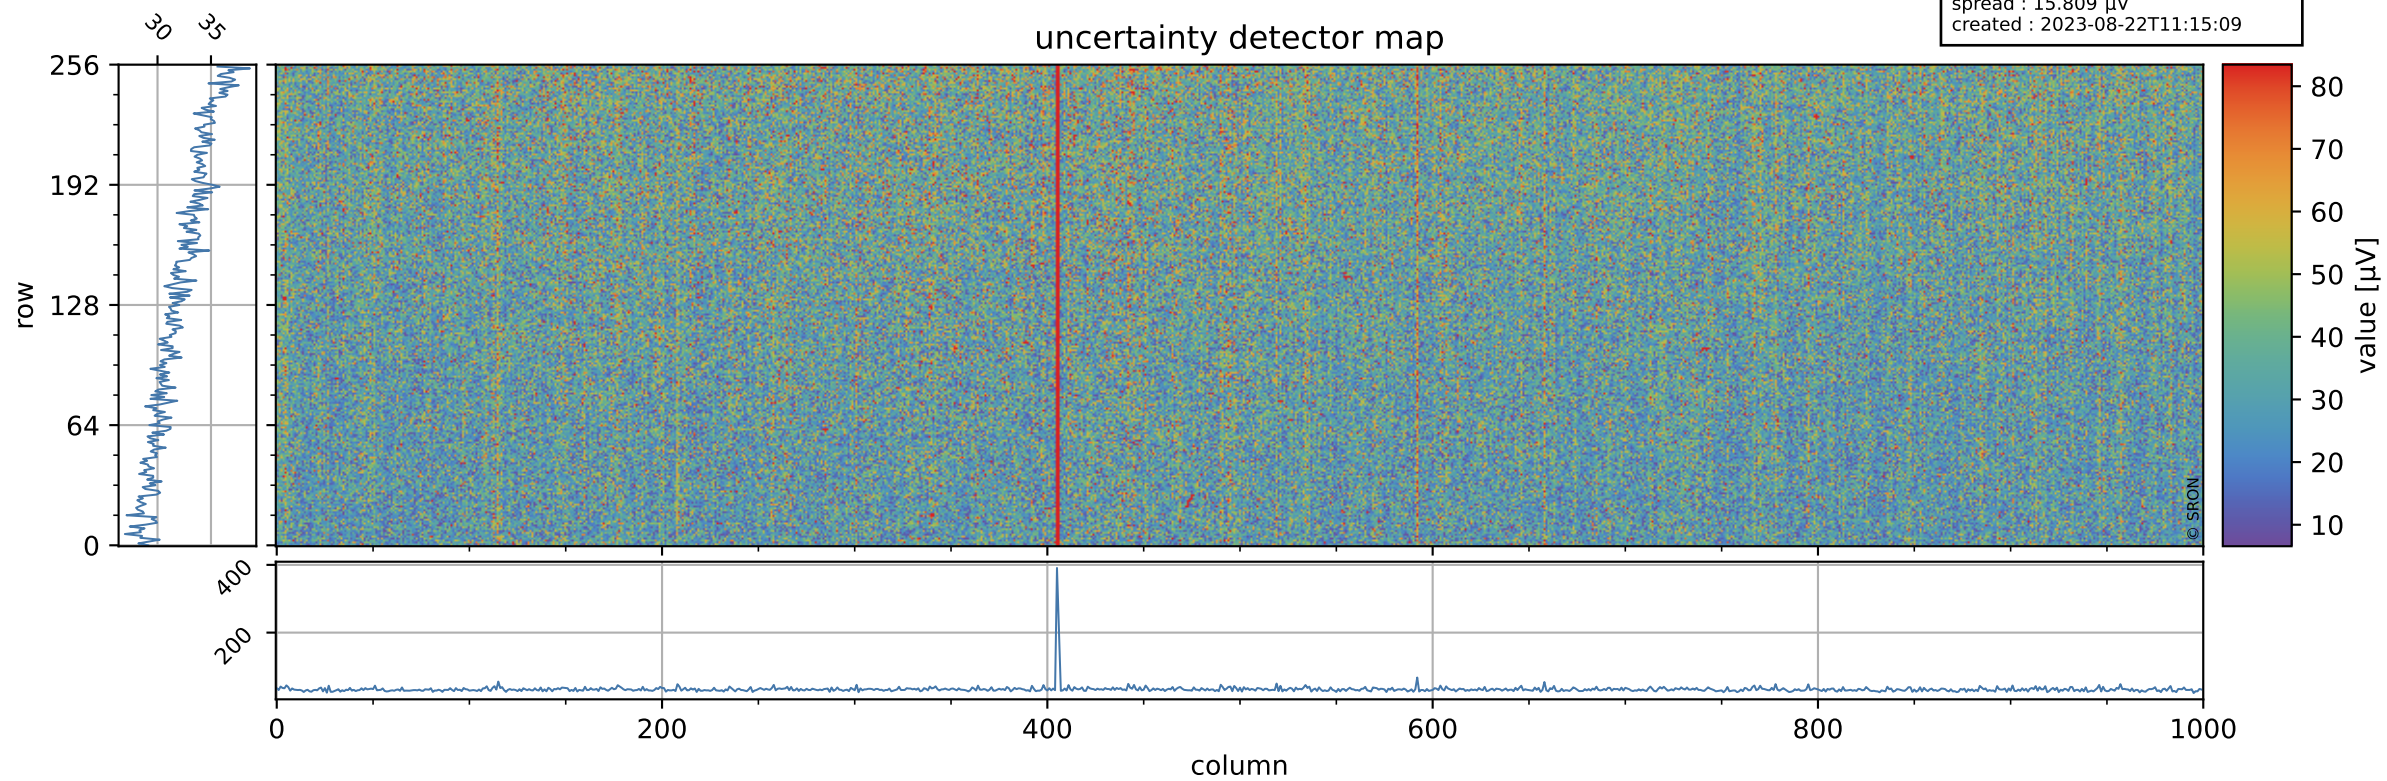

Tropomi SWIR offset (beta nominal)

orbits : 18 in [23887, 23932]
coverage : 2022-05-24 / 2022-05-27
median : 0.526 V
spread : 0.035914 V
created : 2023-08-22T11:15:09

value detector map

Tropomi SWIR offset (beta nominal)

orbits : 18 in [23887, 23932]
coverage : 2022-05-24 / 2022-05-27
median : 32.299 μV
spread : 15.809 μV
created : 2023-08-22T11:15:09

Tropomi SWIR offset (beta nominal)

orbits : 18 in [23887, 23932]
coverage : 2022-05-24 / 2022-05-27
median : -0.007974 mV
spread : 0.4054 mV
created : 2023-08-22T11:15:09

value compared with SWIR offset CKD

Tropomi SWIR offset (beta nominal) ground-tracks of Sentinel-5P

orbits : 18 in [23887, 23932]
coverage : 2022-05-24 / 2022-05-27
created : 2023-08-22T11:15:10

Tropomi SWIR offset (beta nominal)

orbits : [1867, 23932]
coverage : 2018-02-20 / 2022-05-27
created : 2023-08-22T11:15:10

trend of detector median & temperatures