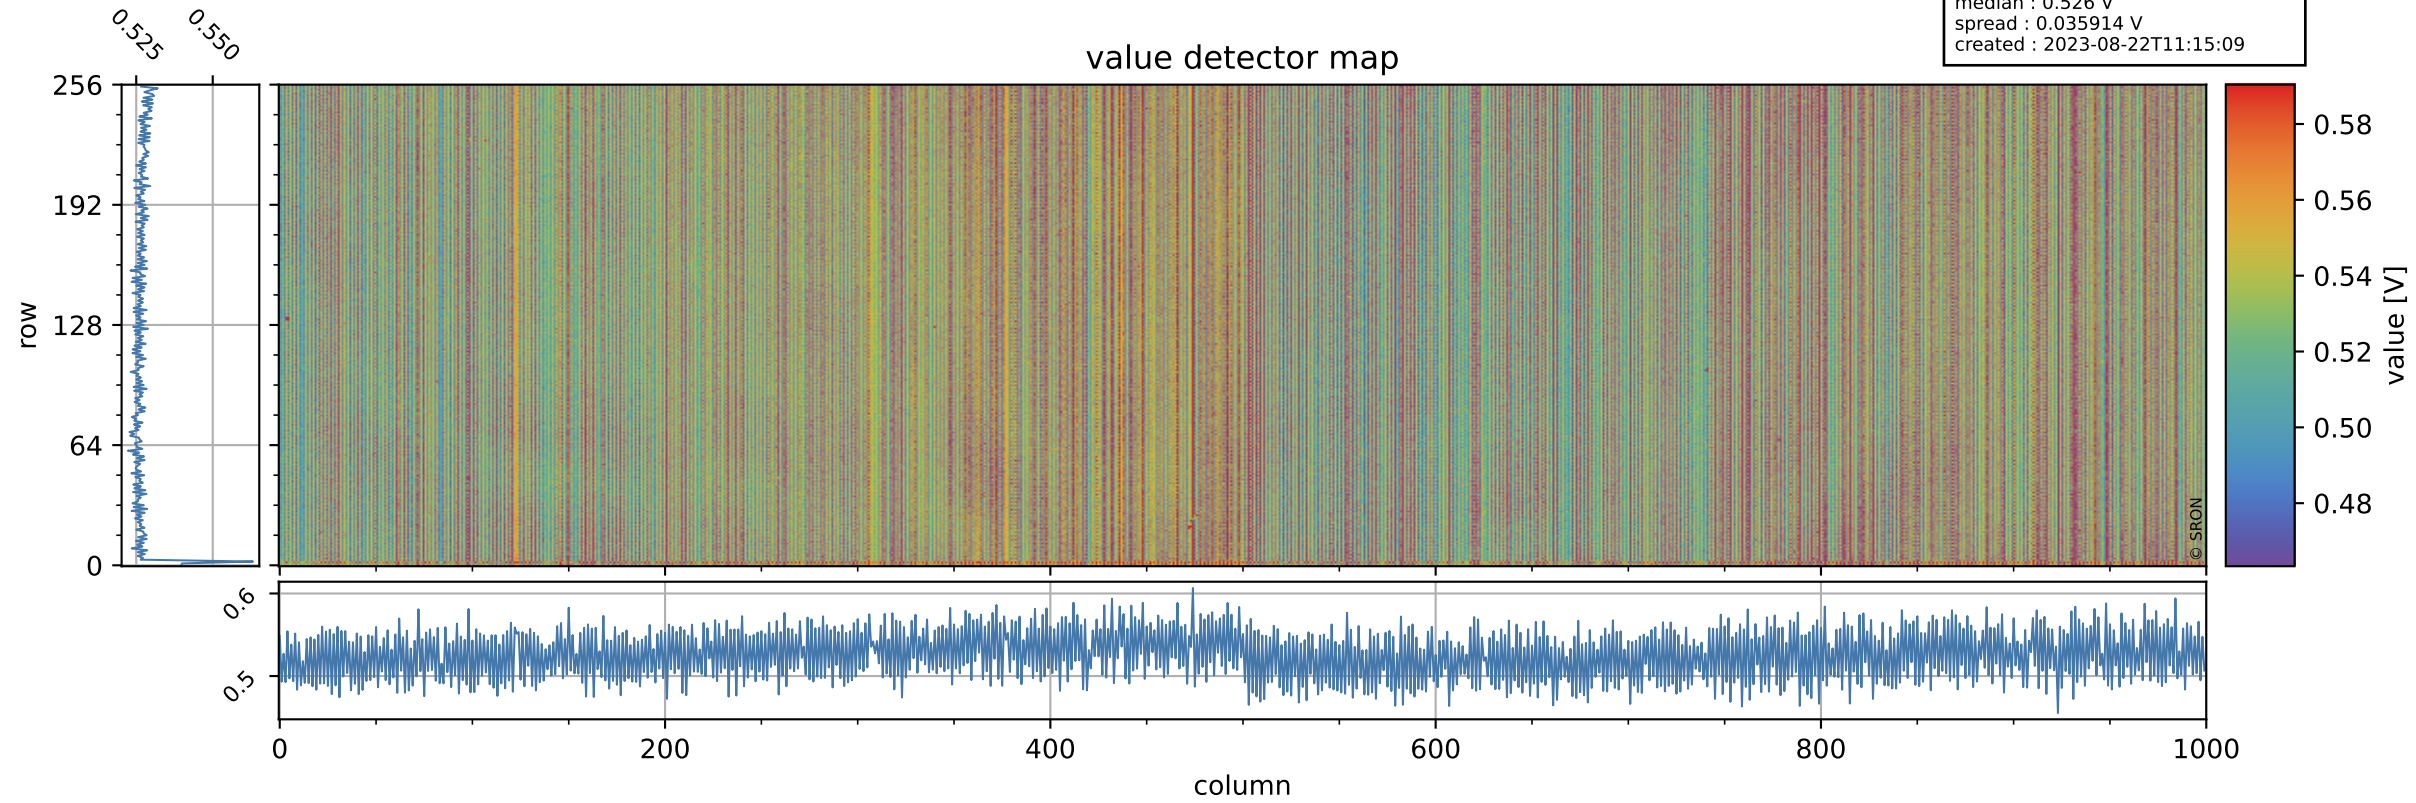

Tropomi SWIR offset (beta nominal)

orbits : 18 in [23887, 23932]
coverage : 2022-05-24 / 2022-05-27
median : 0.526 V
spread : 0.035914 V
created : 2023-08-22T11:15:09

value detector map

Tropomi SWIR offset (beta nominal)

orbits : 18 in [23887, 23932]
coverage : 2022-05-24 / 2022-05-27
median : 32.299 μV
spread : 15.809 μV
created : 2023-08-22T11:15:09

Tropomi SWIR offset (beta nominal)

orbits : 18 in [23887, 23932]
coverage : 2022-05-24 / 2022-05-27
median : -0.007974 mV
spread : 0.4054 mV
created : 2023-08-22T11:15:09

value compared with SWIR offset CKD

Tropomi SWIR offset (beta nominal) ground-tracks of Sentinel-5P

orbits : 18 in [23887, 23932]
coverage : 2022-05-24 / 2022-05-27
created : 2023-08-22T11:15:10

Tropomi SWIR offset (beta nominal)

orbits : [1867, 23932]
coverage : 2018-02-20 / 2022-05-27
created : 2023-08-22T11:15:10

trend of detector median & temperatures