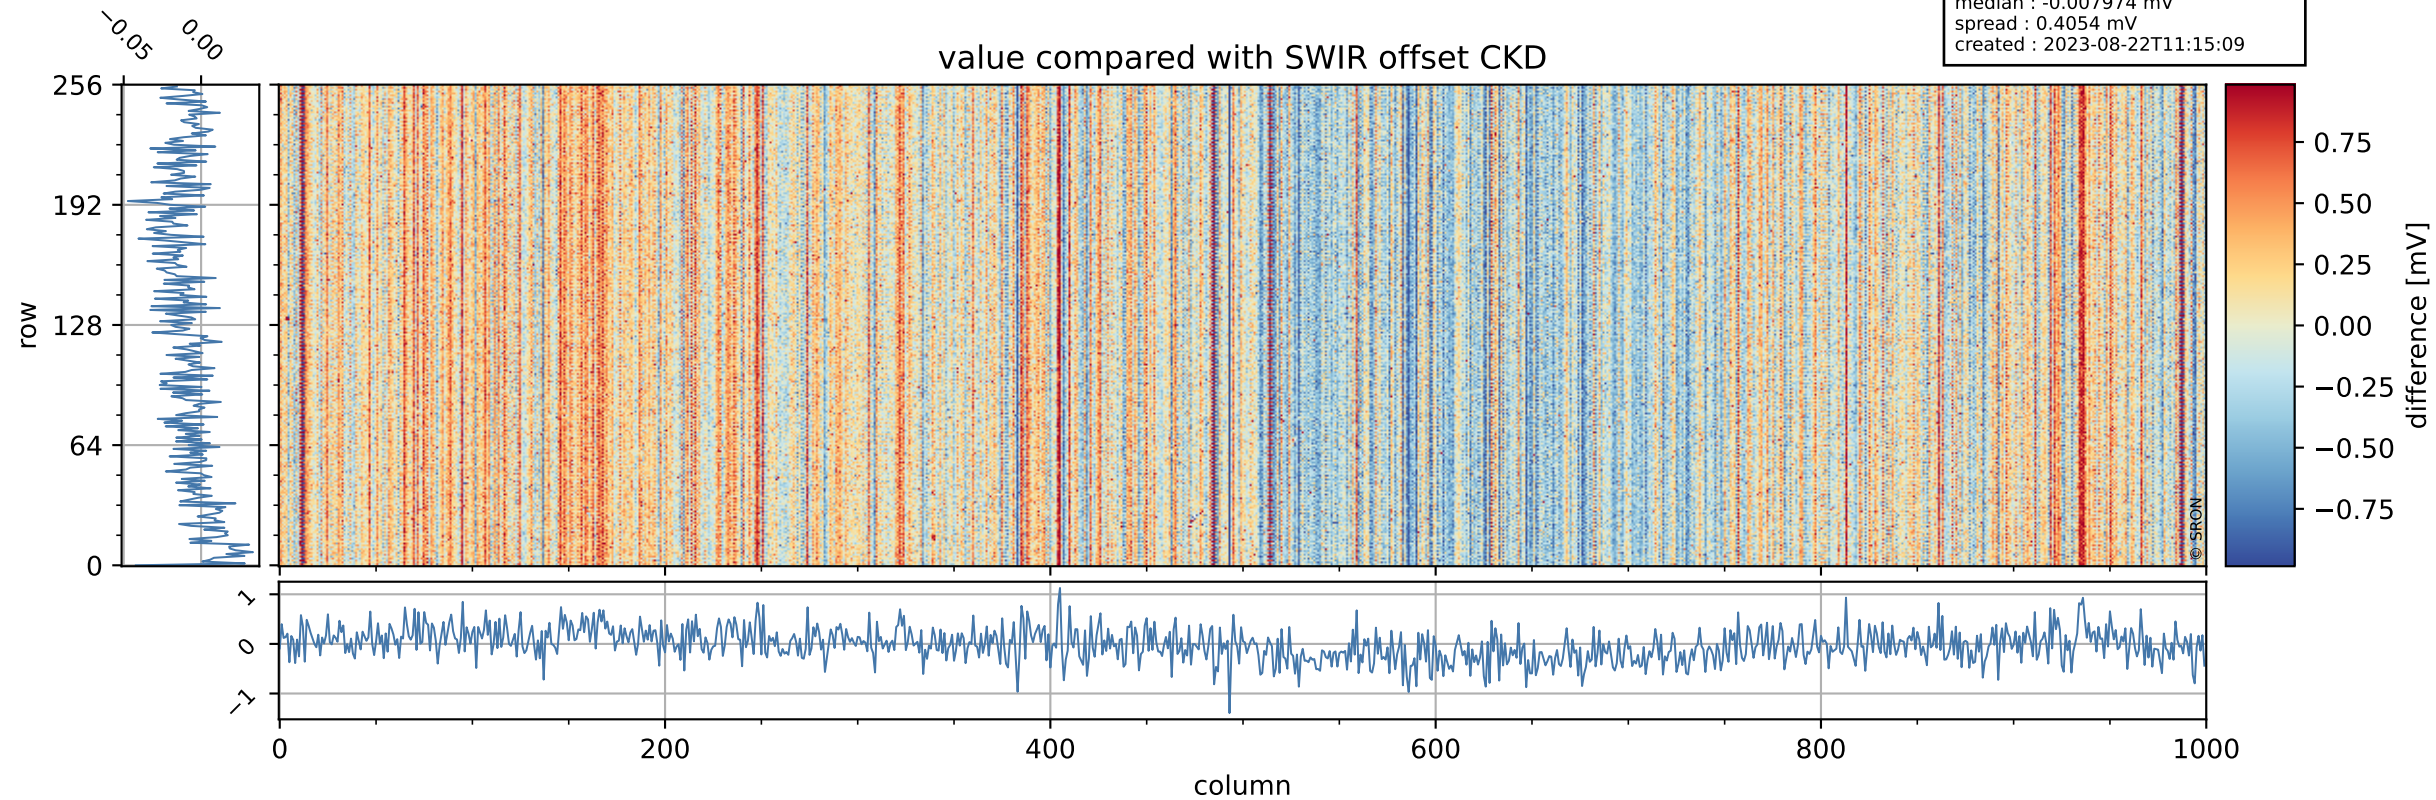

Tropomi SWIR offset (beta nominal)

orbits : 18 in [23887, 23932]
coverage : 2022-05-24 / 2022-05-27
median : 0.526 V
spread : 0.035914 V
created : 2023-08-22T11:15:09

value detector map

Tropomi SWIR offset (beta nominal)

orbits : 18 in [23887, 23932]
coverage : 2022-05-24 / 2022-05-27
median : 32.299 μV
spread : 15.809 μV
created : 2023-08-22T11:15:09

Tropomi SWIR offset (beta nominal)

orbits : 18 in [23887, 23932]
coverage : 2022-05-24 / 2022-05-27
median : -0.007974 mV
spread : 0.4054 mV
created : 2023-08-22T11:15:09

value compared with SWIR offset CKD

Tropomi SWIR offset (beta nominal) ground-tracks of Sentinel-5P

orbits : 18 in [23887, 23932]
coverage : 2022-05-24 / 2022-05-27
created : 2023-08-22T11:15:10

Tropomi SWIR offset (beta nominal)

orbits : [1867, 23932]
coverage : 2018-02-20 / 2022-05-27
created : 2023-08-22T11:15:10

trend of detector median & temperatures