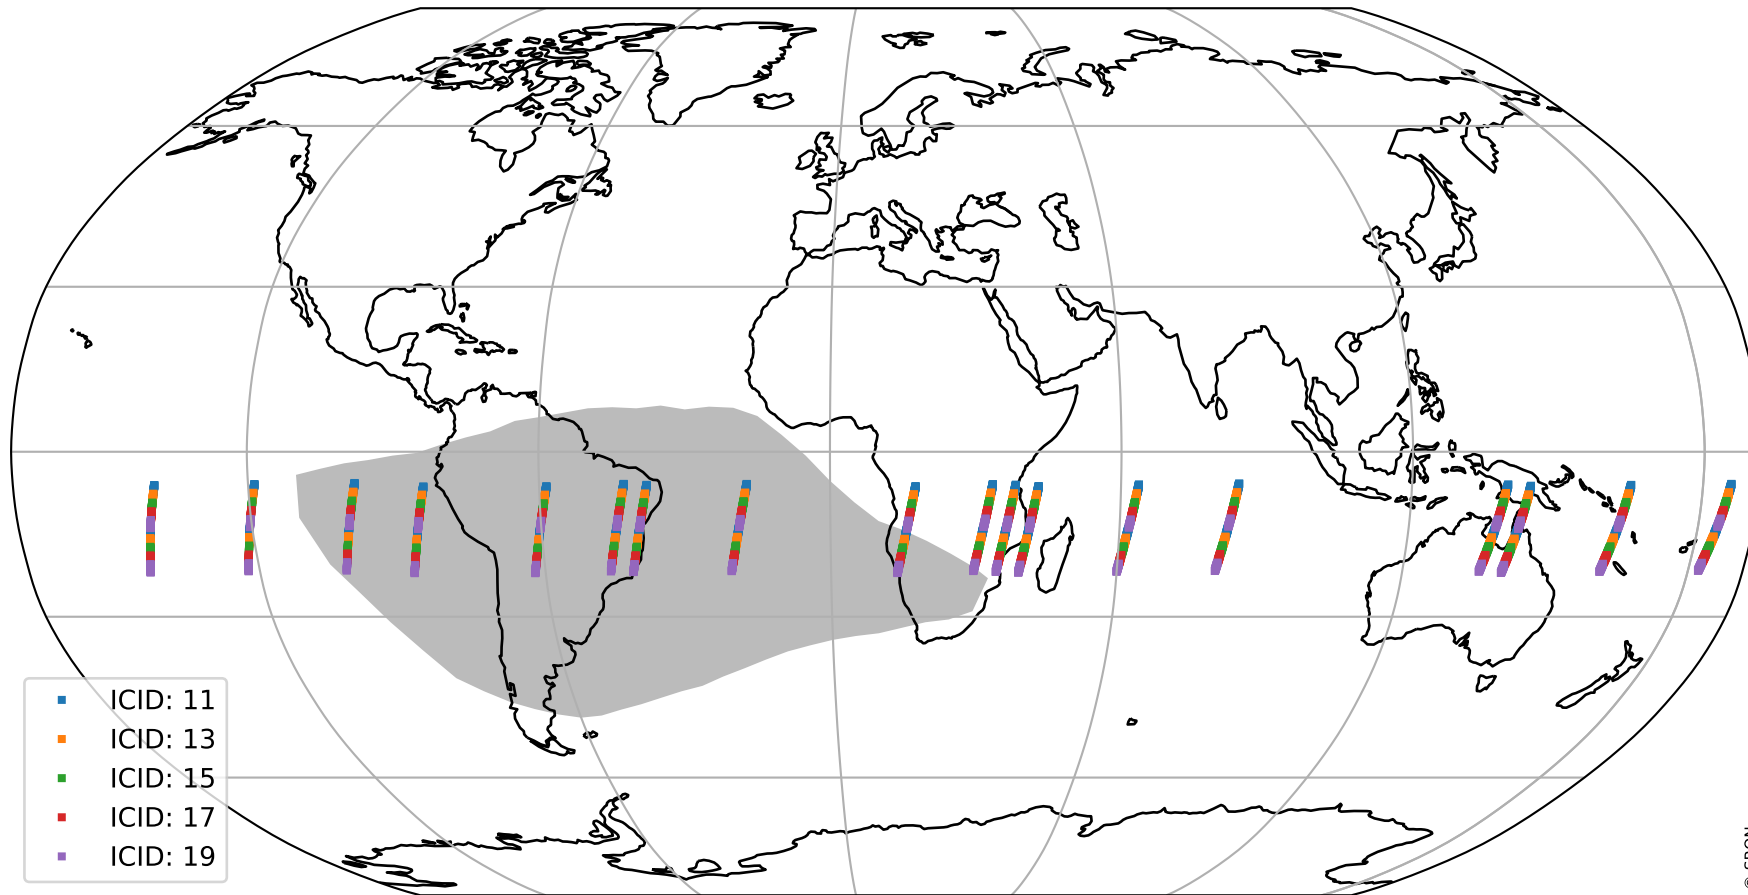

Tropomi SWIR offset (beta nominal)

orbits : 18 in [23887, 23932]
coverage : 2022-05-24 / 2022-05-27
median : 0.526 V
spread : 0.035914 V
created : 2023-08-22T11:15:09

value detector map

Tropomi SWIR offset (beta nominal)

orbits : 18 in [23887, 23932]
coverage : 2022-05-24 / 2022-05-27
median : 32.299 μV
spread : 15.809 μV
created : 2023-08-22T11:15:09

Tropomi SWIR offset (beta nominal)

orbits : 18 in [23887, 23932]
coverage : 2022-05-24 / 2022-05-27
median : -0.007974 mV
spread : 0.4054 mV
created : 2023-08-22T11:15:09

value compared with SWIR offset CKD

Tropomi SWIR offset (beta nominal) ground-tracks of Sentinel-5P

orbits : 18 in [23887, 23932]
coverage : 2022-05-24 / 2022-05-27
created : 2023-08-22T11:15:10

Tropomi SWIR offset (beta nominal)

orbits : [1867, 23932]
coverage : 2018-02-20 / 2022-05-27
created : 2023-08-22T11:15:10

trend of detector median & temperatures