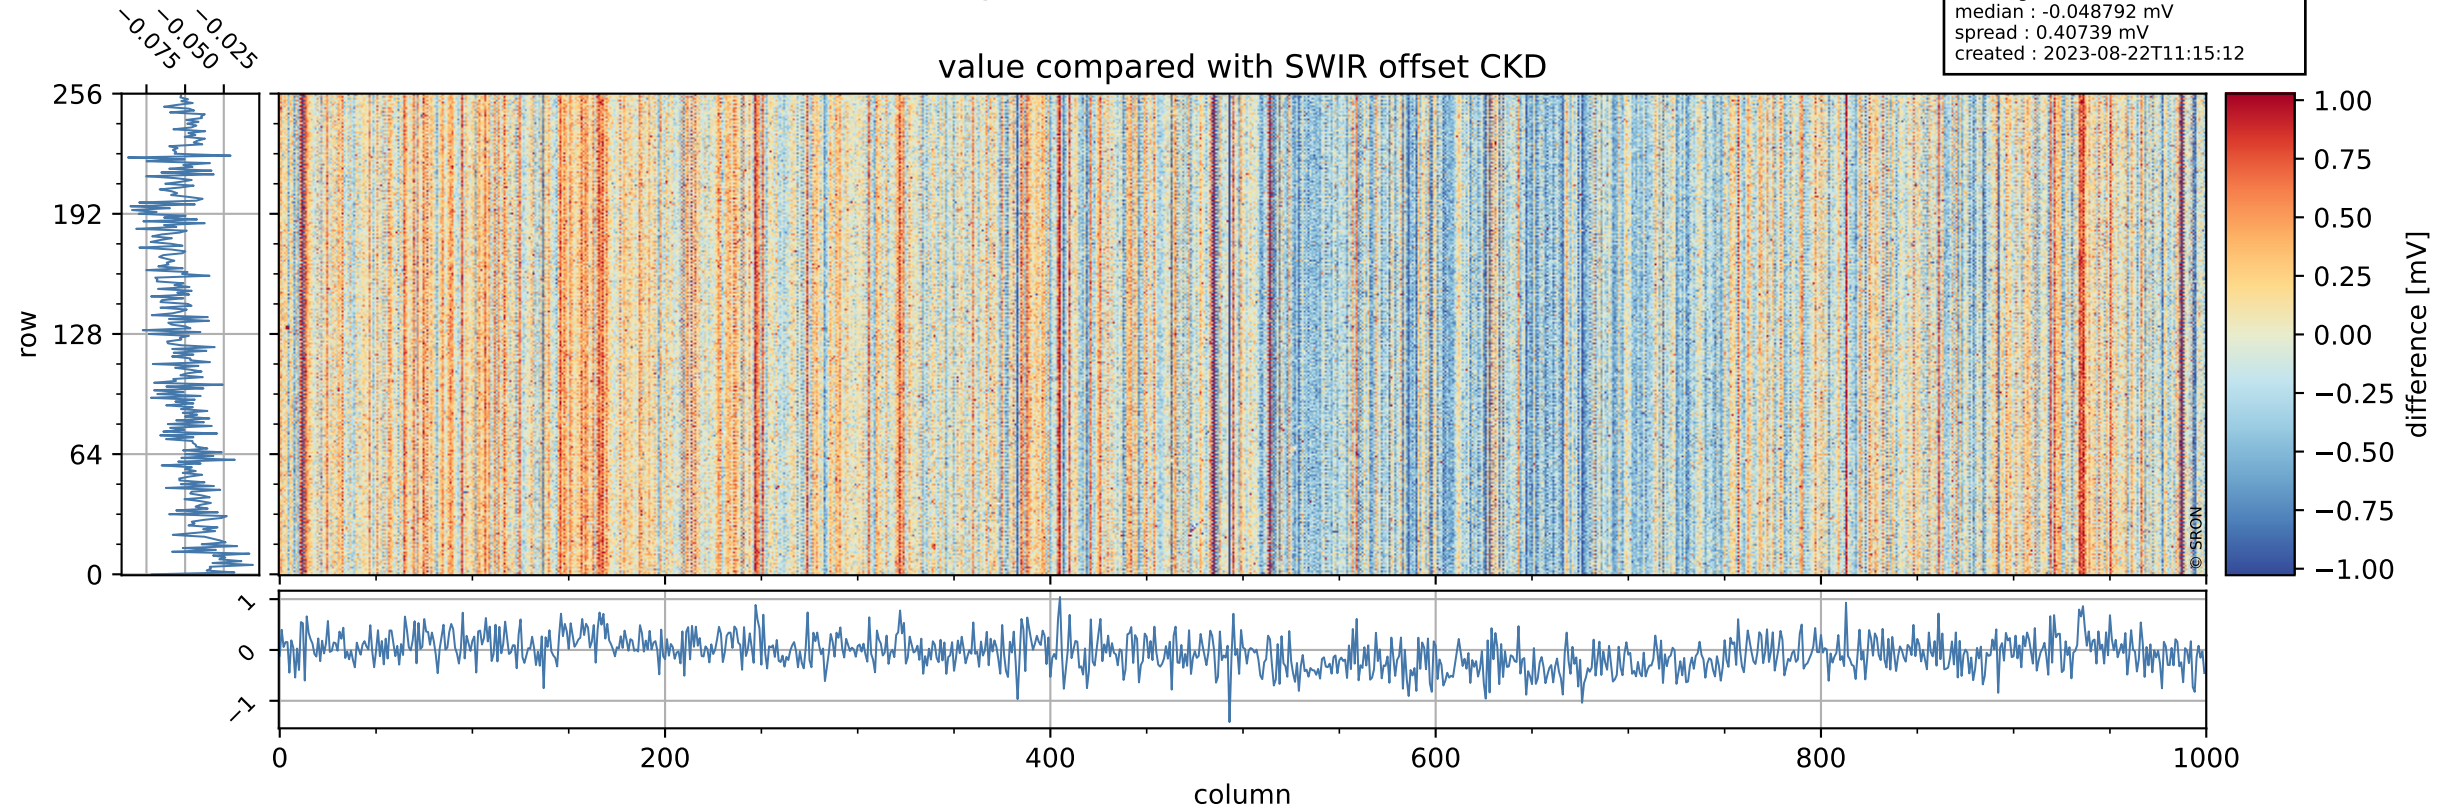

## value detector map

# Tropomi SWIR offset (beta nominal)

orbits : 20 in [23932, 23977]  
coverage : 2022-05-27 / 2022-05-30  
median : 31.466  $\mu\text{V}$   
spread : 15.561  $\mu\text{V}$   
created : 2023-08-22T11:15:11

# Tropomi SWIR offset (beta nominal)

orbits : 20 in [23932, 23977]  
coverage : 2022-05-27 / 2022-05-30  
median : -0.048792 mV  
spread : 0.40739 mV  
created : 2023-08-22T11:15:12

value compared with SWIR offset CKD

# Tropomi SWIR offset (beta nominal) ground-tracks of Sentinel-5P

orbits : 20 in [23932, 23977]  
coverage : 2022-05-27 / 2022-05-30  
created : 2023-08-22T11:15:12