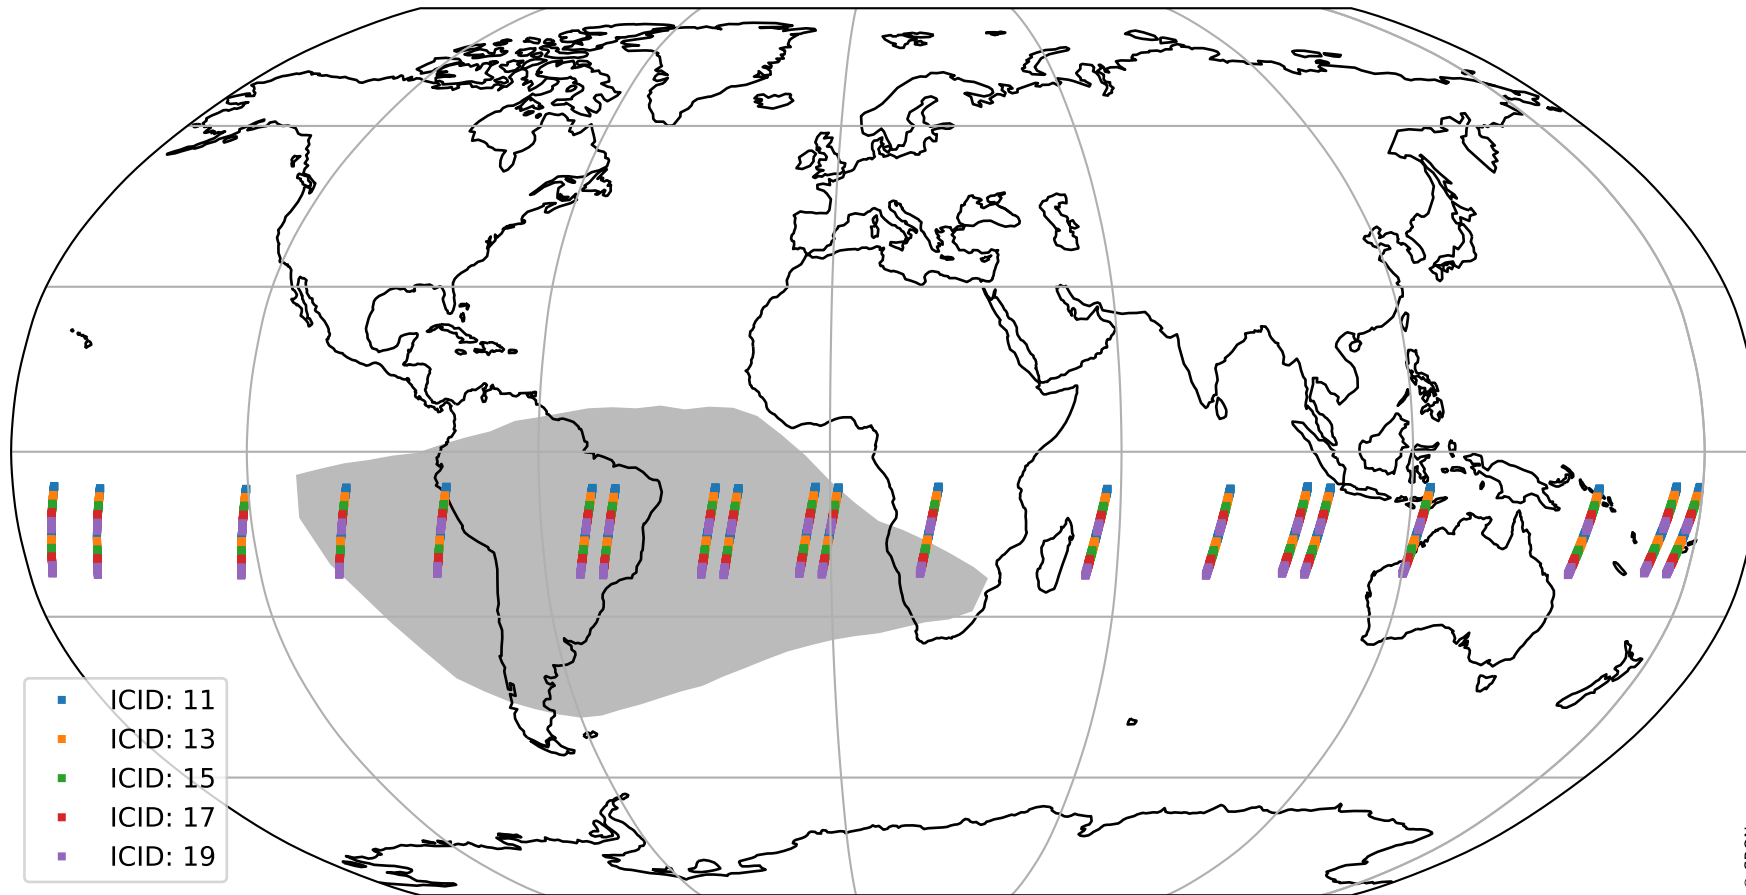

# Tropomi SWIR offset (beta nominal)

orbits : 20 in [23932, 23977]  
coverage : 2022-05-27 / 2022-05-30  
median : 31.466  $\mu\text{V}$   
spread : 15.561  $\mu\text{V}$   
created : 2023-08-22T11:15:11

# Tropomi SWIR offset (beta nominal)

orbits : 20 in [23932, 23977]  
coverage : 2022-05-27 / 2022-05-30  
median : -0.048792 mV  
spread : 0.40739 mV  
created : 2023-08-22T11:15:12

value compared with SWIR offset CKD

# Tropomi SWIR offset (beta nominal) ground-tracks of Sentinel-5P

orbits : 20 in [23932, 23977]  
coverage : 2022-05-27 / 2022-05-30  
created : 2023-08-22T11:15:12

# Tropomi SWIR offset (beta nominal)

orbits : [1867, 23977]  
coverage : 2018-02-20 / 2022-05-30  
created : 2023-08-22T11:15:12