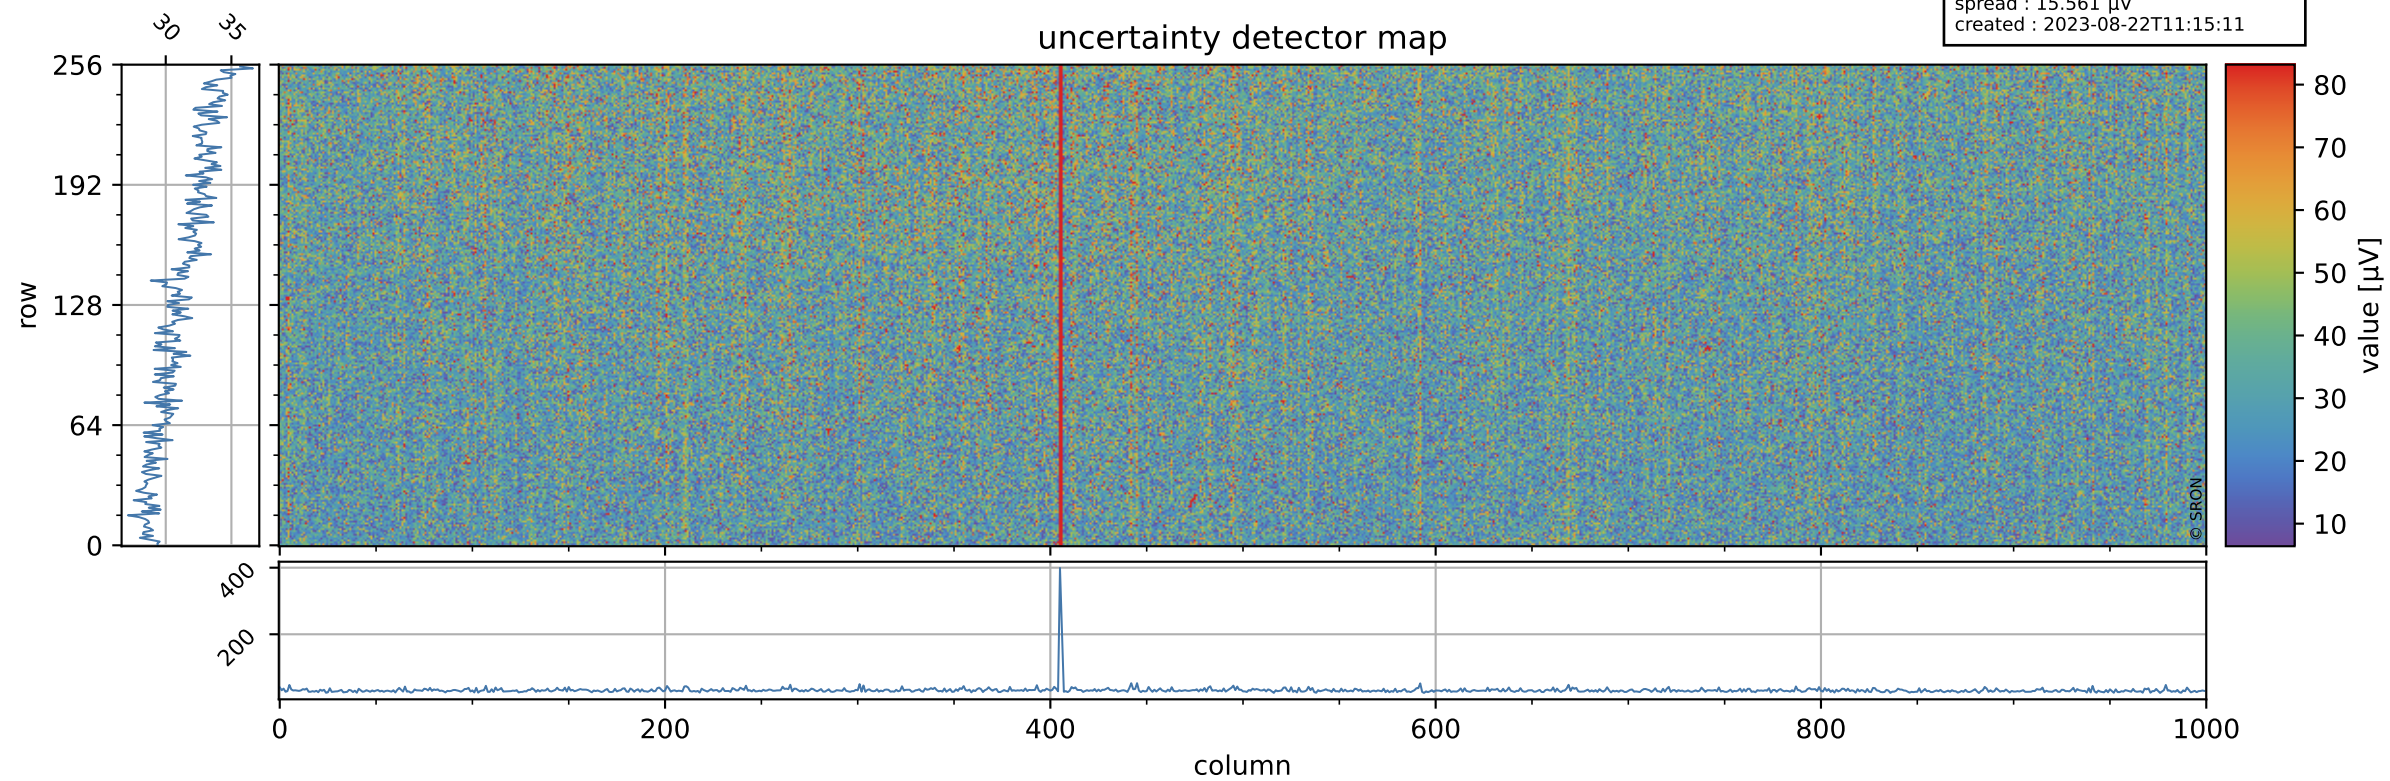

# Tropomi SWIR offset (beta nominal)

orbits : 20 in [23932, 23977]  
coverage : 2022-05-27 / 2022-05-30  
median : 0.52596 V  
spread : 0.035909 V  
created : 2023-08-22T11:15:11

## value detector map

# Tropomi SWIR offset (beta nominal)

orbits : 20 in [23932, 23977]  
coverage : 2022-05-27 / 2022-05-30  
median : 31.466  $\mu\text{V}$   
spread : 15.561  $\mu\text{V}$   
created : 2023-08-22T11:15:11

# Tropomi SWIR offset (beta nominal) ground-tracks of Sentinel-5P

orbits : 20 in [23932, 23977]  
coverage : 2022-05-27 / 2022-05-30  
created : 2023-08-22T11:15:12