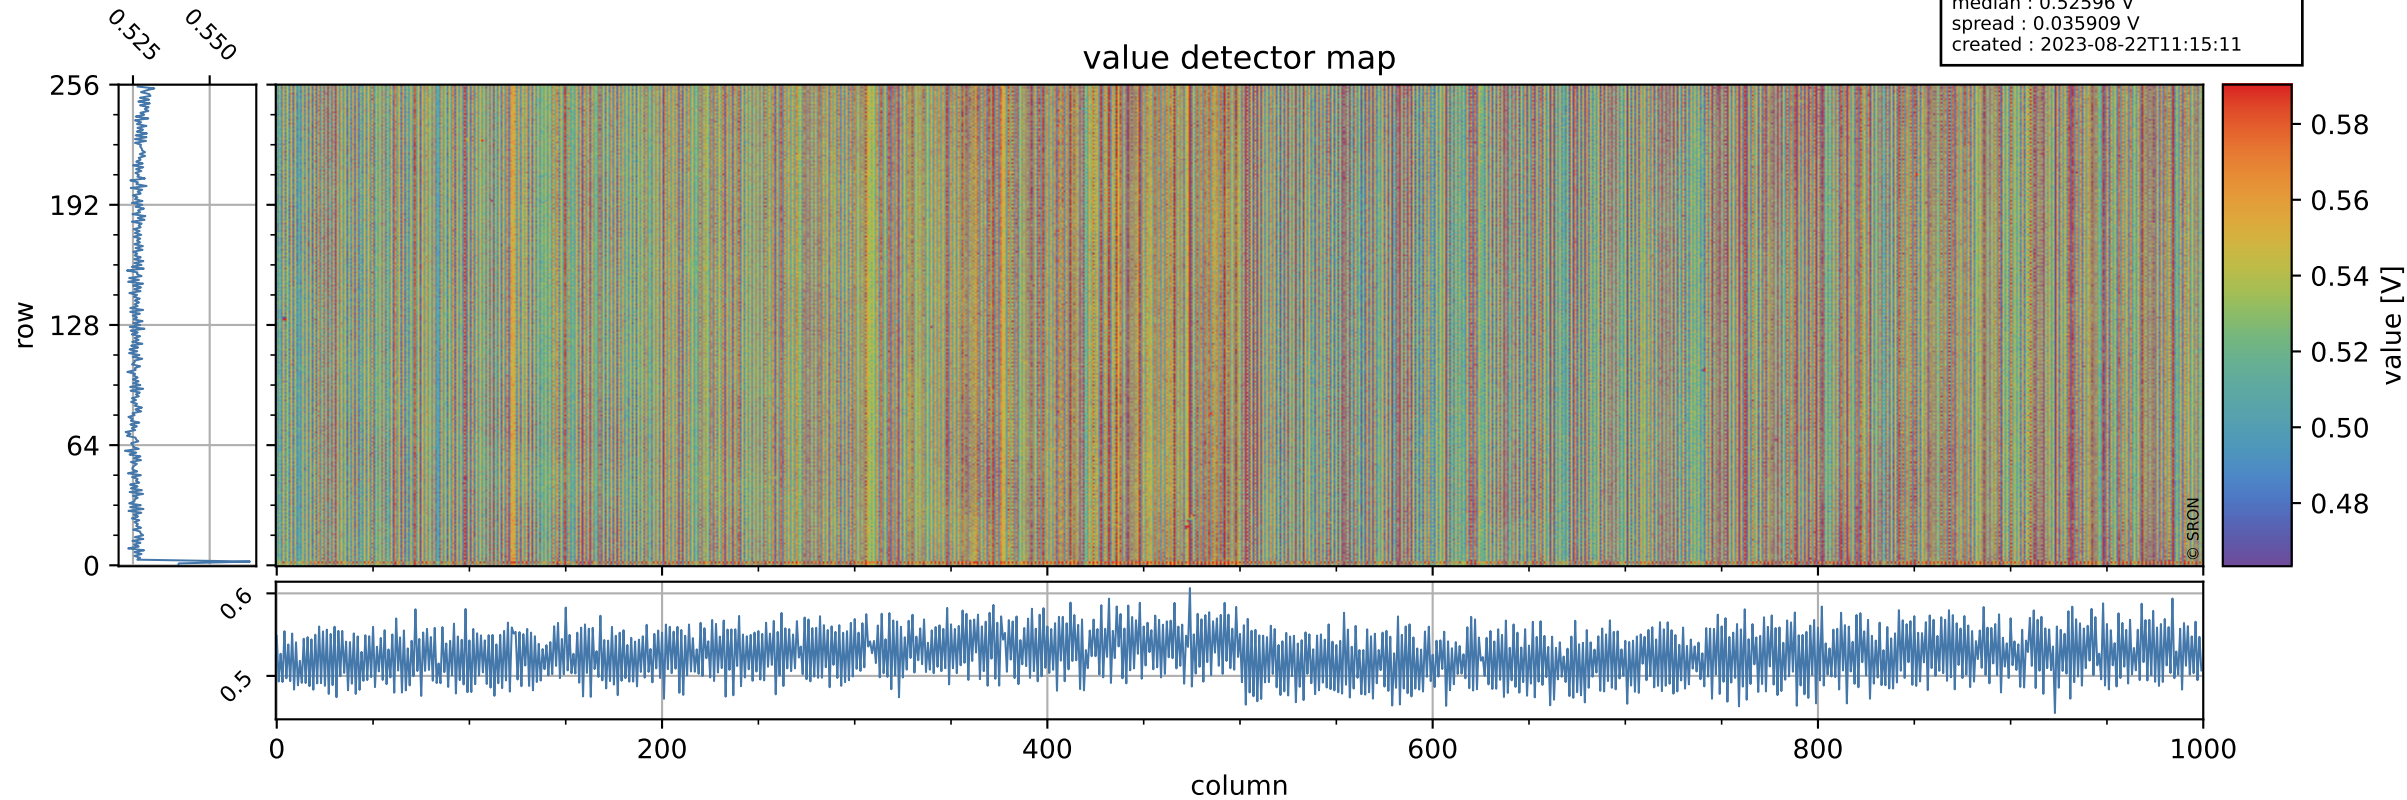

# Tropomi SWIR offset (beta nominal)

orbits : 20 in [23932, 23977]  
coverage : 2022-05-27 / 2022-05-30  
median : 0.52596 V  
spread : 0.035909 V  
created : 2023-08-22T11:15:11

## value detector map

# Tropomi SWIR offset (beta nominal)

orbits : 20 in [23932, 23977]  
coverage : 2022-05-27 / 2022-05-30  
median : 31.466  $\mu\text{V}$   
spread : 15.561  $\mu\text{V}$   
created : 2023-08-22T11:15:11

# Tropomi SWIR offset (beta nominal) ground-tracks of Sentinel-5P

orbits : 20 in [23932, 23977]  
coverage : 2022-05-27 / 2022-05-30  
created : 2023-08-22T11:15:12