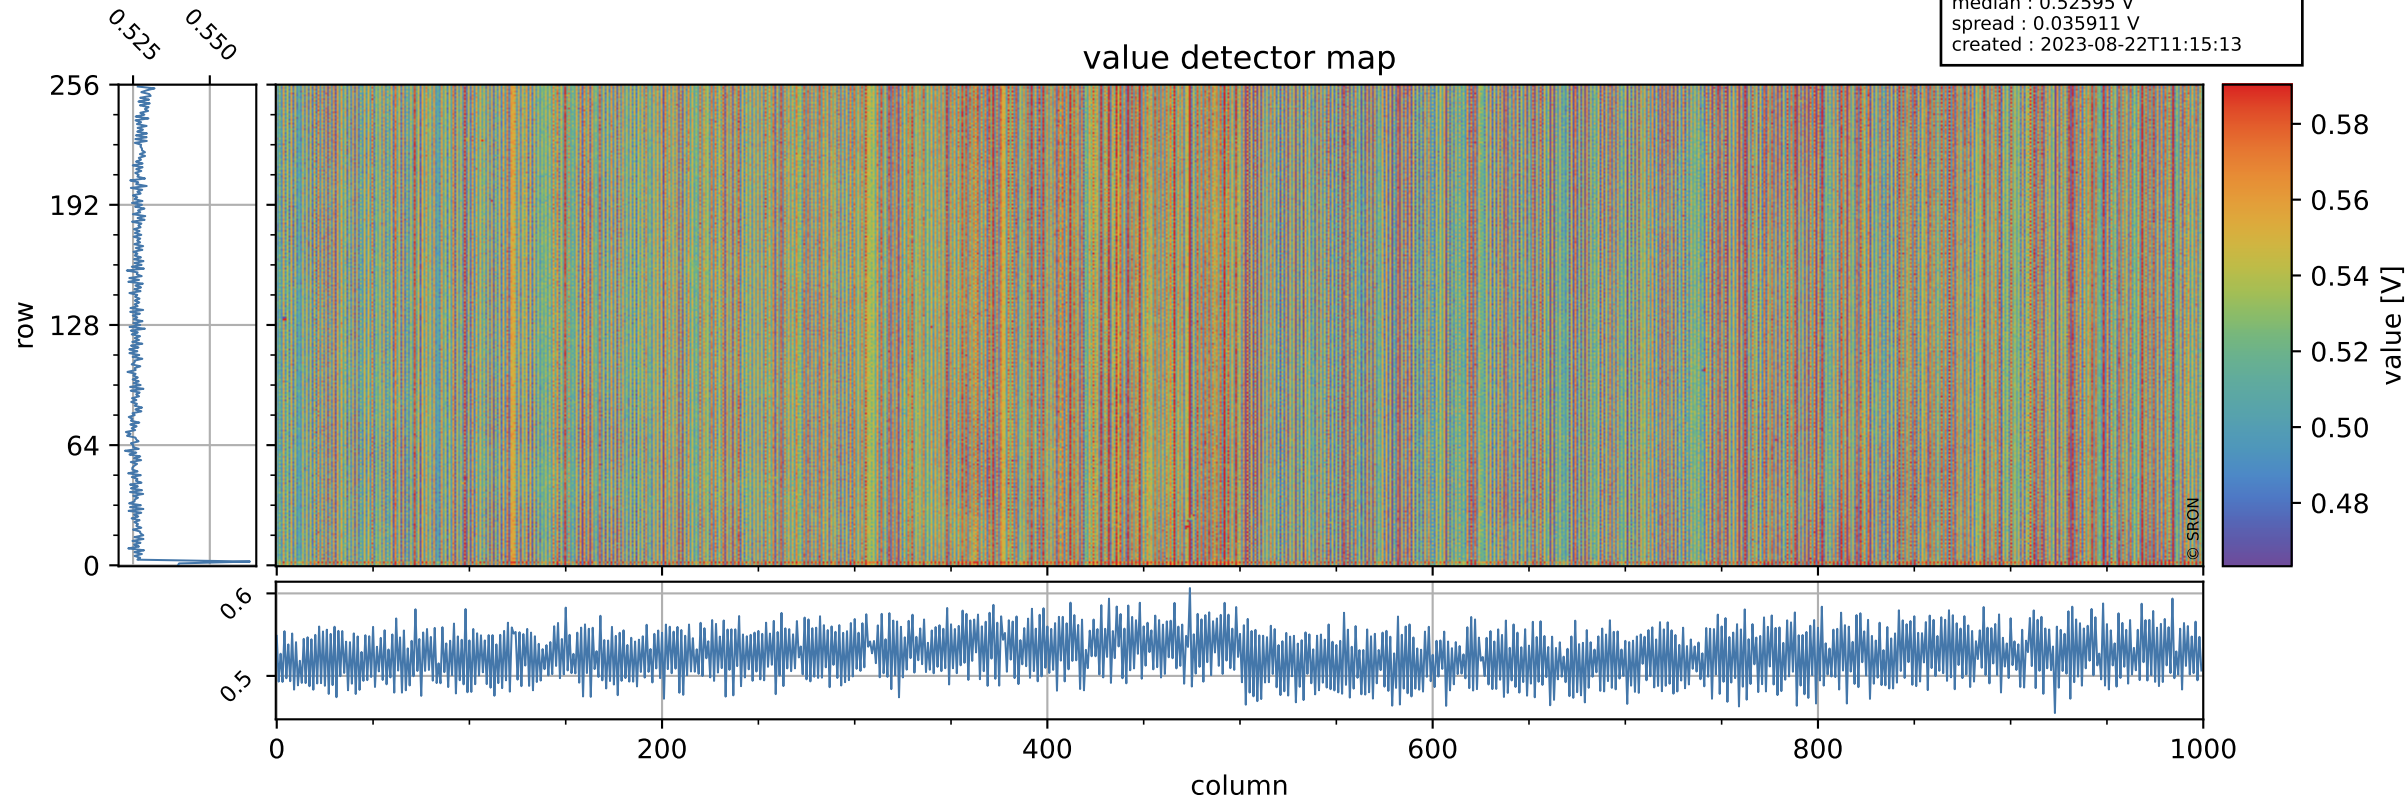

Tropomi SWIR offset (beta nominal)

orbits : 19 in [23977, 24022]
coverage : 2022-05-30 / 2022-06-02
median : 0.52595 V
spread : 0.035911 V
created : 2023-08-22T11:15:13

value detector map

Tropomi SWIR offset (beta nominal)

orbits : 19 in [23977, 24022]
coverage : 2022-05-30 / 2022-06-02
median : 30.807 μV
spread : 15.403 μV
created : 2023-08-22T11:15:14

Tropomi SWIR offset (beta nominal)

orbits : 19 in [23977, 24022]
coverage : 2022-05-30 / 2022-06-02
median : -0.06482 mV
spread : 0.41282 mV
created : 2023-08-22T11:15:14

value compared with SWIR offset CKD

Tropomi SWIR offset (beta nominal) ground-tracks of Sentinel-5P

orbits : 19 in [23977, 24022]
coverage : 2022-05-30 / 2022-06-02
created : 2023-08-22T11:15:14

Tropomi SWIR offset (beta nominal)

orbits : [1867, 24022]
coverage : 2018-02-20 / 2022-06-02
created : 2023-08-22T11:15:15

trend of detector median & temperatures