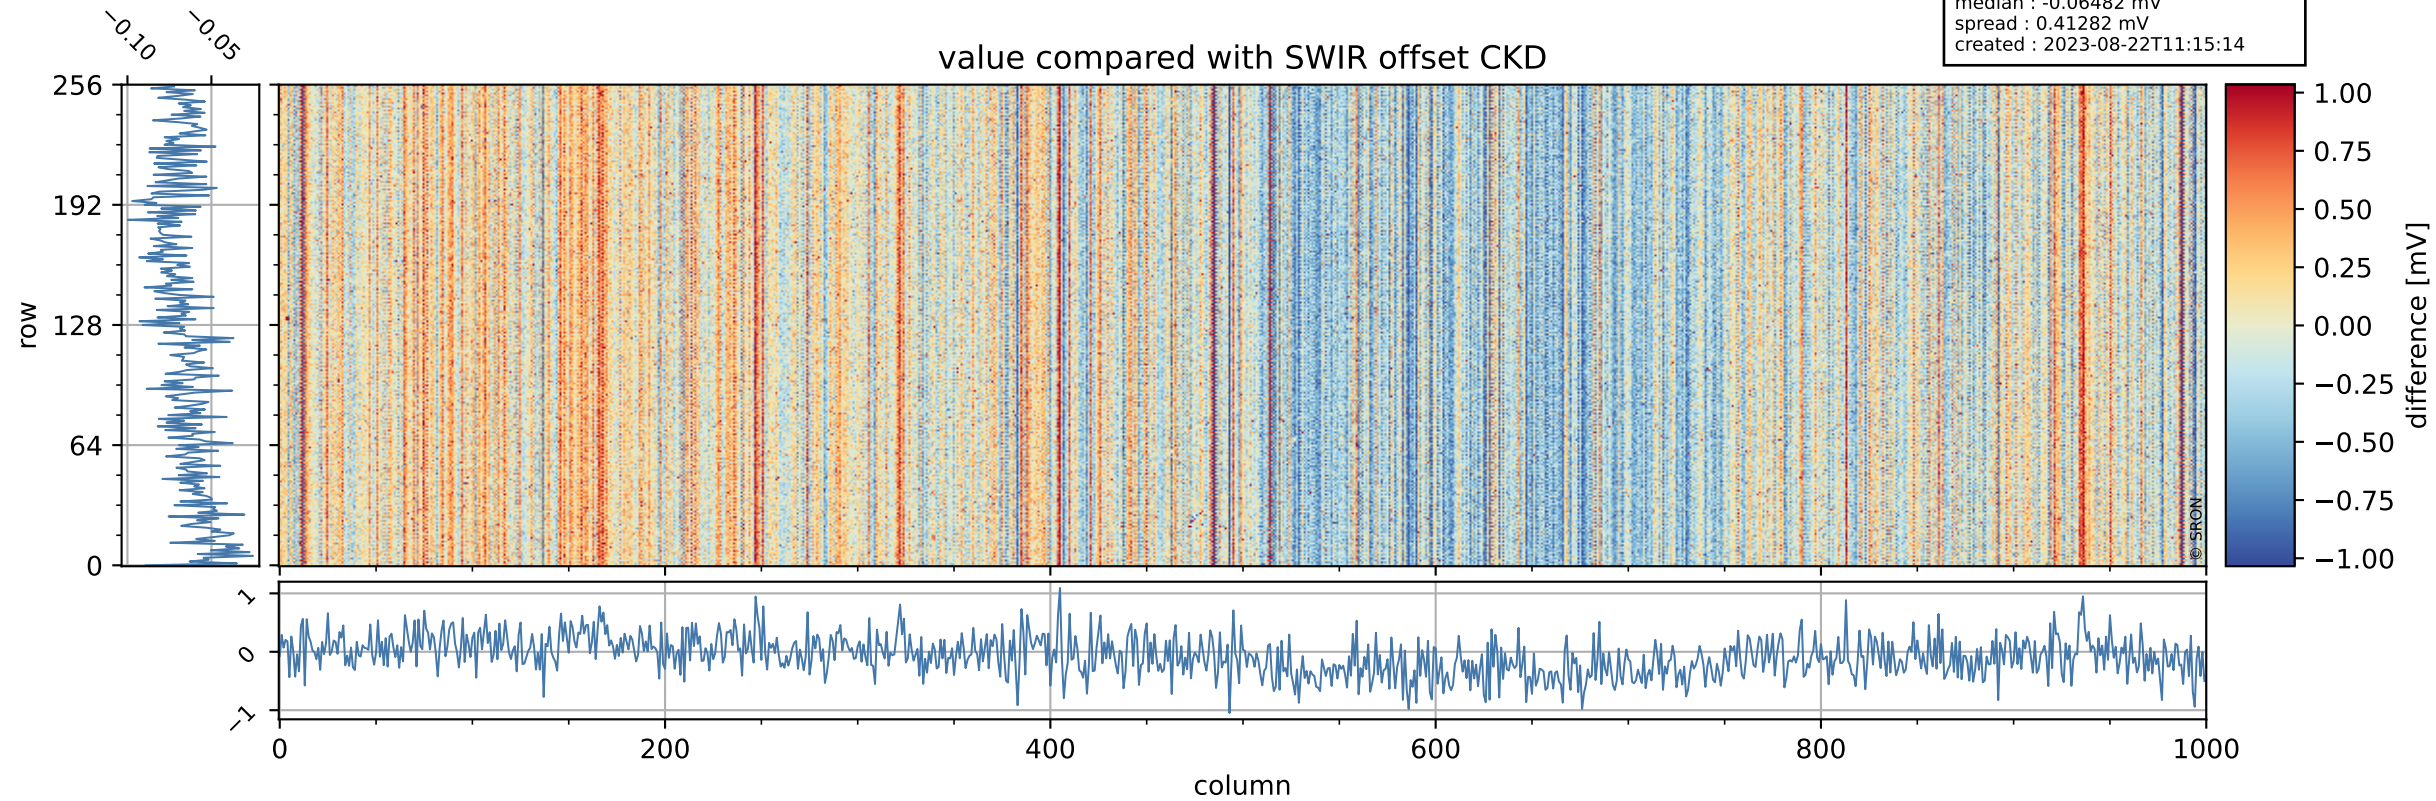

Tropomi SWIR offset (beta nominal)

orbits : 19 in [23977, 24022]
coverage : 2022-05-30 / 2022-06-02
median : 0.52595 V
spread : 0.035911 V
created : 2023-08-22T11:15:13

value detector map

Tropomi SWIR offset (beta nominal)

orbits : 19 in [23977, 24022]
coverage : 2022-05-30 / 2022-06-02
median : 30.807 μV
spread : 15.403 μV
created : 2023-08-22T11:15:14

Tropomi SWIR offset (beta nominal)

orbits : 19 in [23977, 24022]
coverage : 2022-05-30 / 2022-06-02
median : -0.06482 mV
spread : 0.41282 mV
created : 2023-08-22T11:15:14

value compared with SWIR offset CKD

Tropomi SWIR offset (beta nominal) ground-tracks of Sentinel-5P

orbits : 19 in [23977, 24022]
coverage : 2022-05-30 / 2022-06-02
created : 2023-08-22T11:15:14

Tropomi SWIR offset (beta nominal)

orbits : [1867, 24022]
coverage : 2018-02-20 / 2022-06-02
created : 2023-08-22T11:15:15

trend of detector median & temperatures