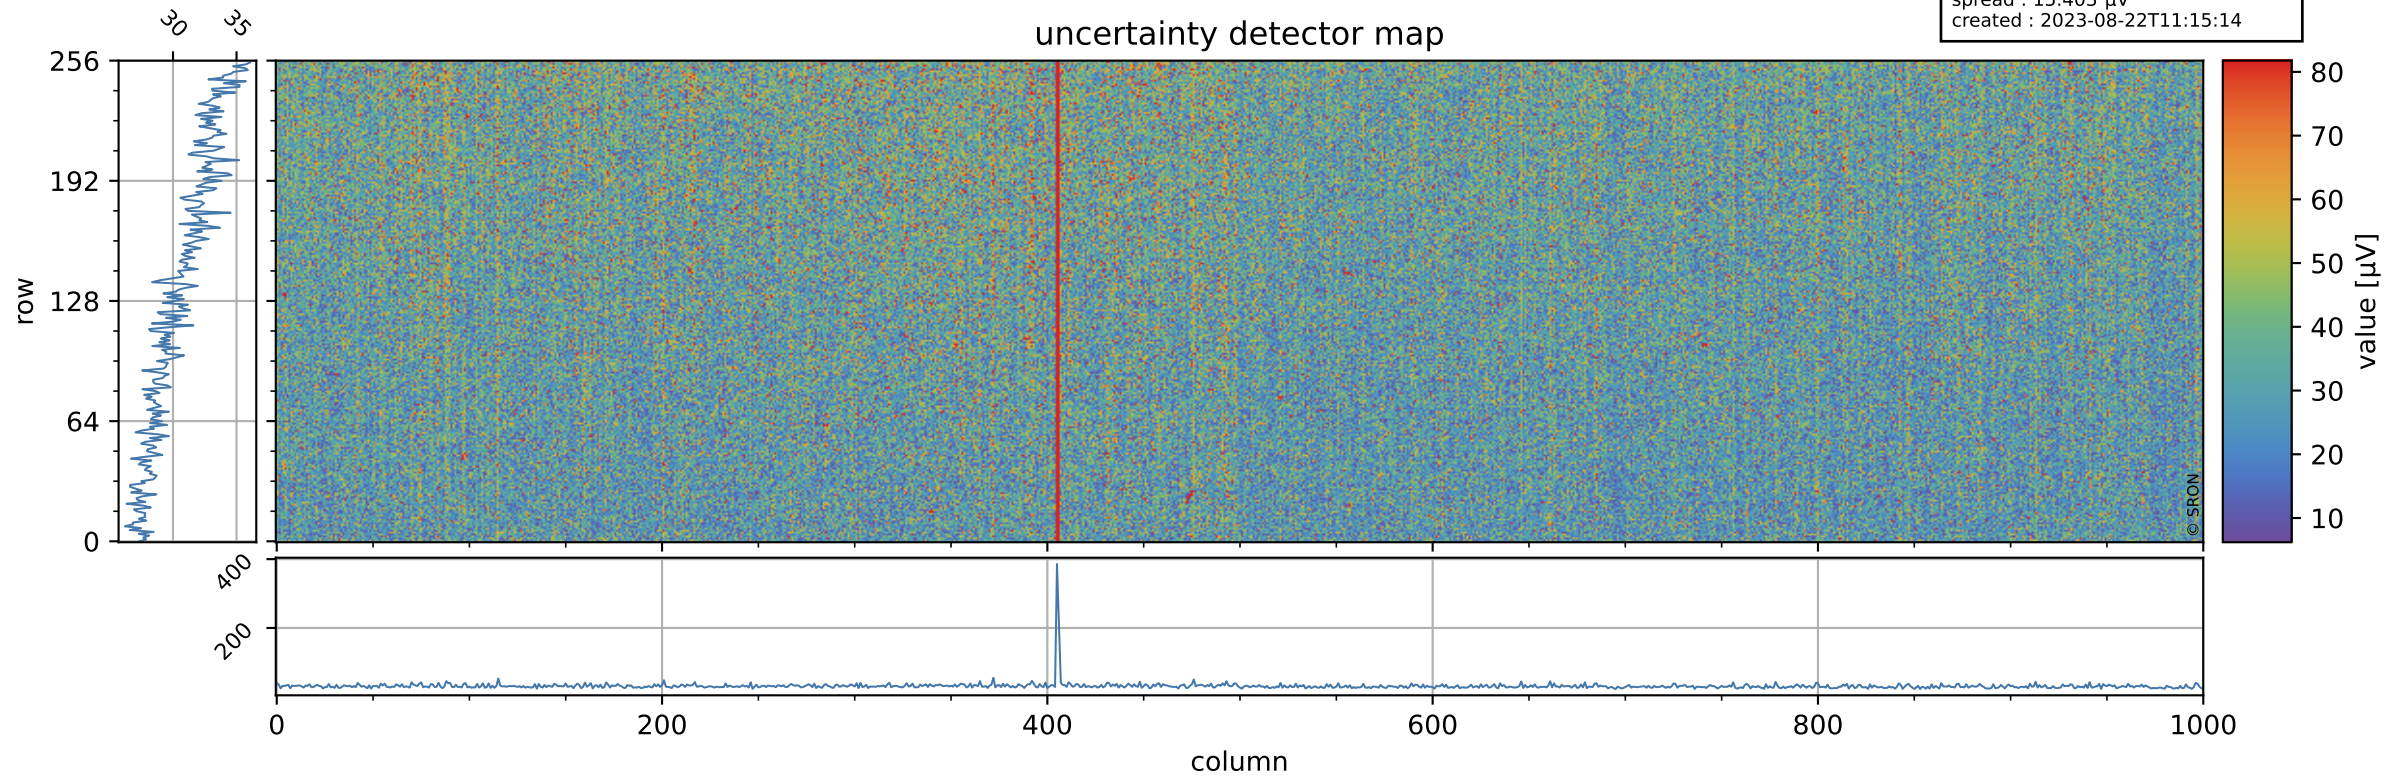

Tropomi SWIR offset (beta nominal)

orbits : 19 in [23977, 24022]
coverage : 2022-05-30 / 2022-06-02
median : 0.52595 V
spread : 0.035911 V
created : 2023-08-22T11:15:13

value detector map

Tropomi SWIR offset (beta nominal)

orbits : 19 in [23977, 24022]
coverage : 2022-05-30 / 2022-06-02
median : 30.807 μV
spread : 15.403 μV
created : 2023-08-22T11:15:14

Tropomi SWIR offset (beta nominal)

orbits : 19 in [23977, 24022]
coverage : 2022-05-30 / 2022-06-02
median : -0.06482 mV
spread : 0.41282 mV
created : 2023-08-22T11:15:14

value compared with SWIR offset CKD

Tropomi SWIR offset (beta nominal) ground-tracks of Sentinel-5P

orbits : 19 in [23977, 24022]
coverage : 2022-05-30 / 2022-06-02
created : 2023-08-22T11:15:14

Tropomi SWIR offset (beta nominal)

orbits : [1867, 24022]
coverage : 2018-02-20 / 2022-06-02
created : 2023-08-22T11:15:15

trend of detector median & temperatures