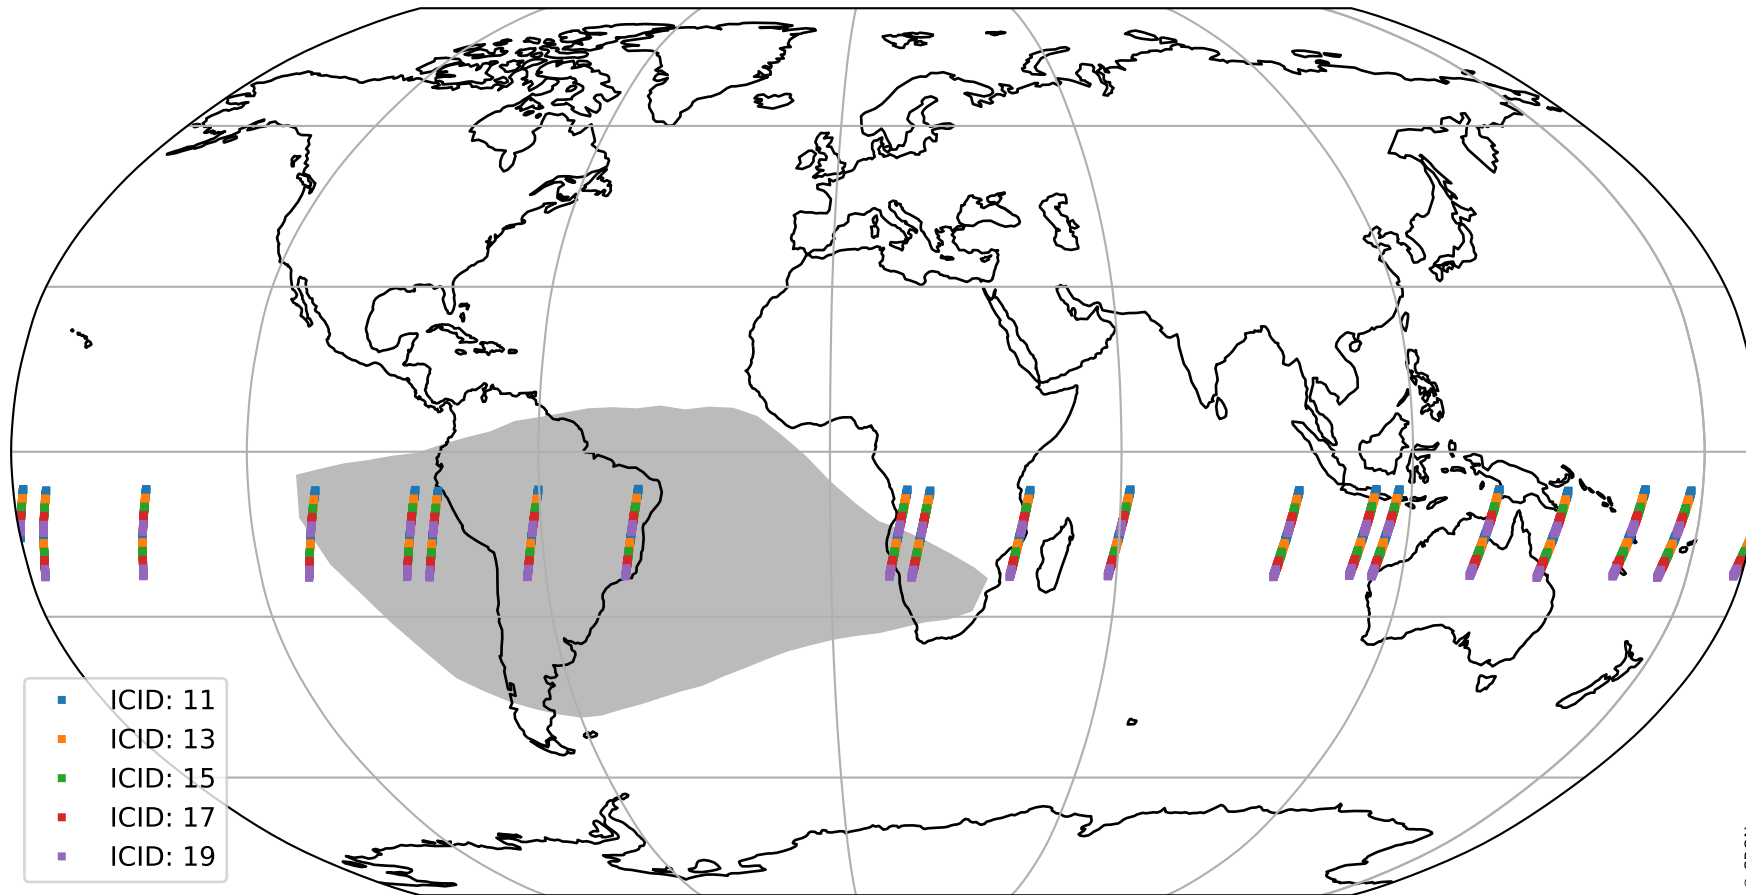

Tropomi SWIR offset (beta nominal)

orbits : 19 in [23977, 24022]
coverage : 2022-05-30 / 2022-06-02
median : 0.52595 V
spread : 0.035911 V
created : 2023-08-22T11:15:13

value detector map

Tropomi SWIR offset (beta nominal)

orbits : 19 in [23977, 24022]
coverage : 2022-05-30 / 2022-06-02
median : 30.807 μV
spread : 15.403 μV
created : 2023-08-22T11:15:14

Tropomi SWIR offset (beta nominal)

orbits : 19 in [23977, 24022]
coverage : 2022-05-30 / 2022-06-02
median : -0.06482 mV
spread : 0.41282 mV
created : 2023-08-22T11:15:14

value compared with SWIR offset CKD

Tropomi SWIR offset (beta nominal) ground-tracks of Sentinel-5P

orbits : 19 in [23977, 24022]
coverage : 2022-05-30 / 2022-06-02
created : 2023-08-22T11:15:14

Tropomi SWIR offset (beta nominal)

orbits : [1867, 24022]
coverage : 2018-02-20 / 2022-06-02
created : 2023-08-22T11:15:15

trend of detector median & temperatures