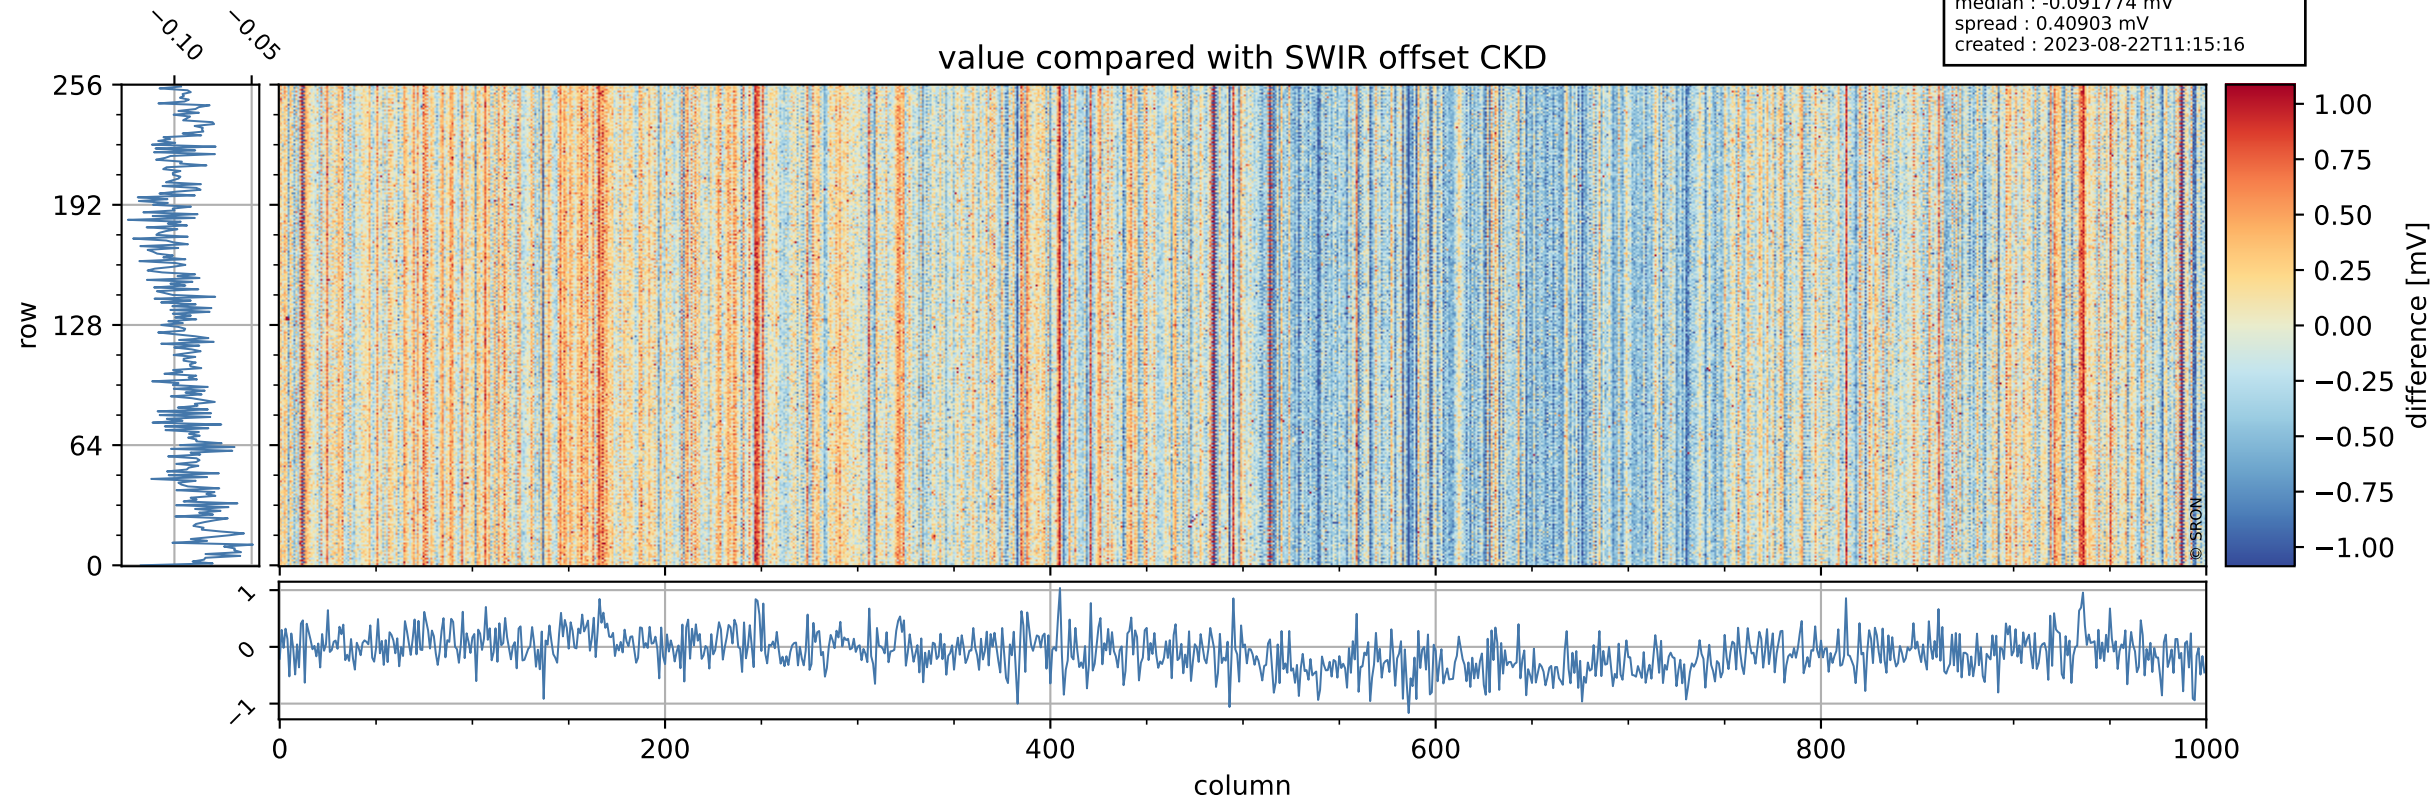

Tropomi SWIR offset (beta nominal)

orbits : 19 in [24022, 24067]
coverage : 2022-06-02 / 2022-06-05
median : 0.52592 V
spread : 0.035908 V
created : 2023-08-22T11:15:16

value detector map

Tropomi SWIR offset (beta nominal)

orbits : 19 in [24022, 24067]
coverage : 2022-06-02 / 2022-06-05
median : 30.563 μV
spread : 15.242 μV
created : 2023-08-22T11:15:16

Tropomi SWIR offset (beta nominal)

orbits : 19 in [24022, 24067]
coverage : 2022-06-02 / 2022-06-05
median : -0.091774 mV
spread : 0.40903 mV
created : 2023-08-22T11:15:16

value compared with SWIR offset CKD

Tropomi SWIR offset (beta nominal) ground-tracks of Sentinel-5P

orbits : 19 in [24022, 24067]
coverage : 2022-06-02 / 2022-06-05
created : 2023-08-22T11:15:16

Tropomi SWIR offset (beta nominal)

orbits : [1867, 24067]
coverage : 2018-02-20 / 2022-06-05
created : 2023-08-22T11:15:17

trend of detector median & temperatures