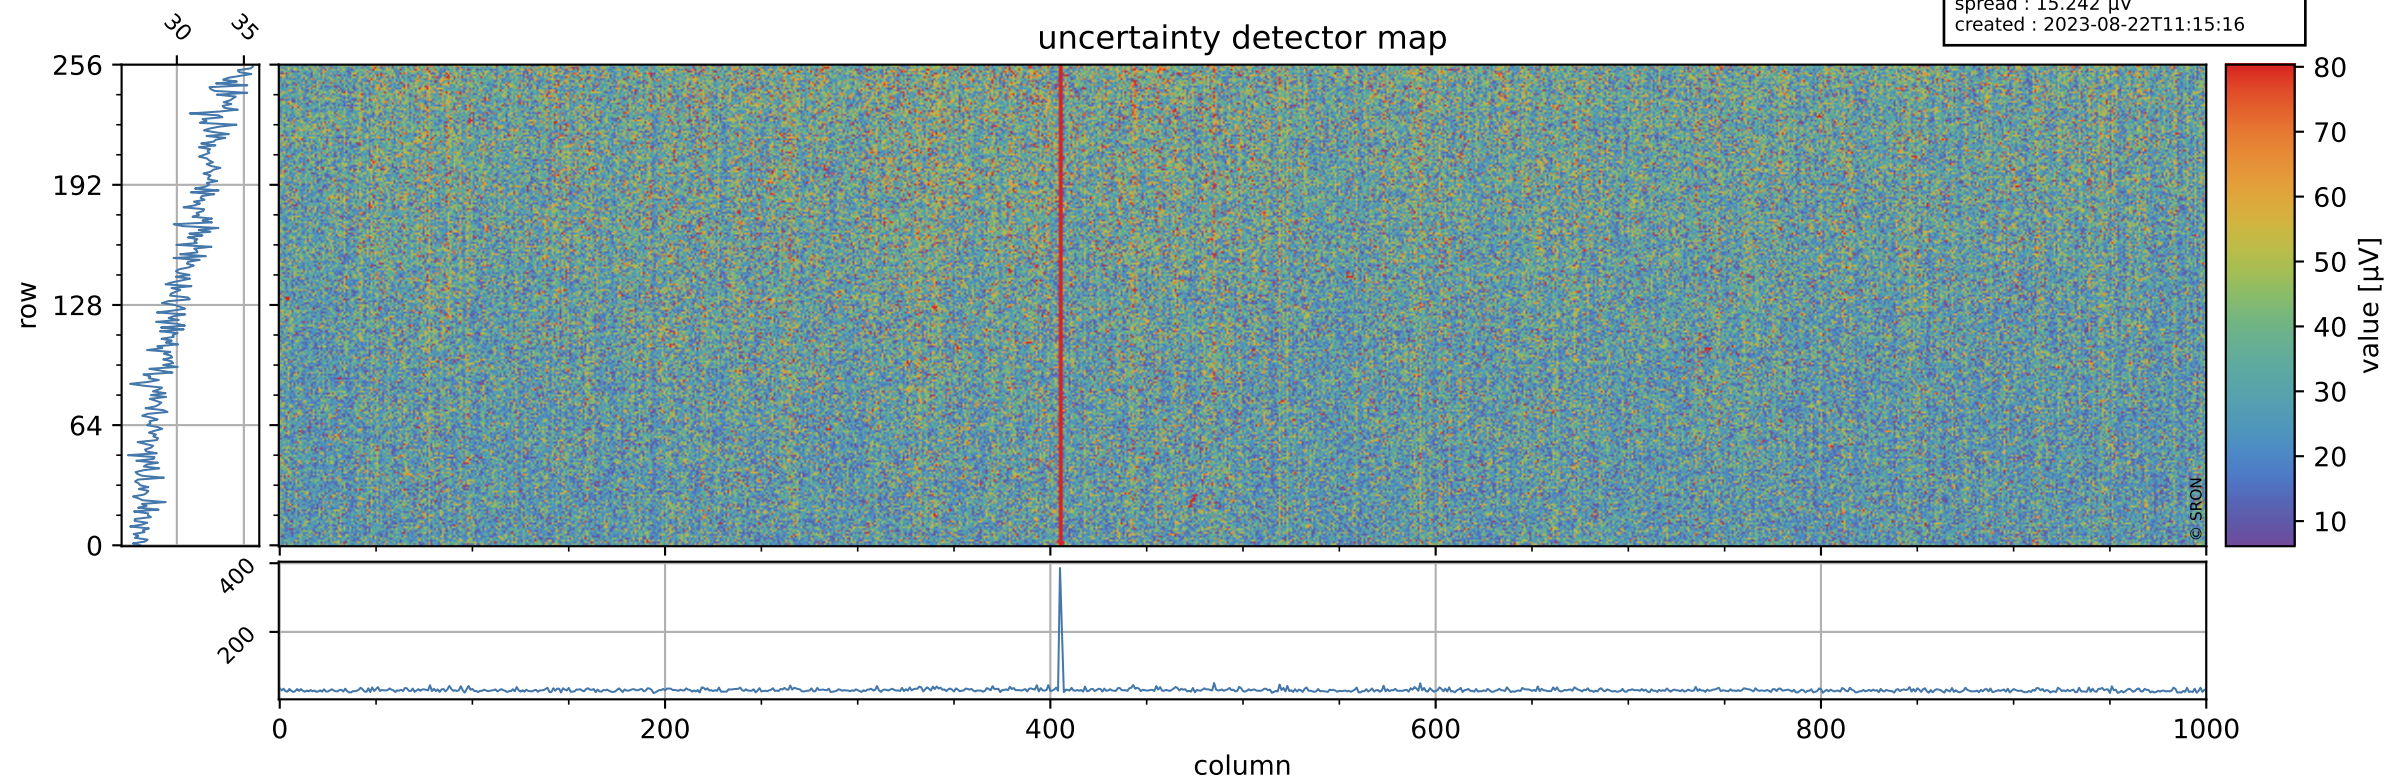

Tropomi SWIR offset (beta nominal)

orbits : 19 in [24022, 24067]
coverage : 2022-06-02 / 2022-06-05
median : 0.52592 V
spread : 0.035908 V
created : 2023-08-22T11:15:16

value detector map

Tropomi SWIR offset (beta nominal)

orbits : 19 in [24022, 24067]
coverage : 2022-06-02 / 2022-06-05
median : 30.563 μV
spread : 15.242 μV
created : 2023-08-22T11:15:16

Tropomi SWIR offset (beta nominal)

orbits : 19 in [24022, 24067]
coverage : 2022-06-02 / 2022-06-05
median : -0.091774 mV
spread : 0.40903 mV
created : 2023-08-22T11:15:16

value compared with SWIR offset CKD

Tropomi SWIR offset (beta nominal) ground-tracks of Sentinel-5P

orbits : 19 in [24022, 24067]
coverage : 2022-06-02 / 2022-06-05
created : 2023-08-22T11:15:16

Tropomi SWIR offset (beta nominal)

orbits : [1867, 24067]
coverage : 2018-02-20 / 2022-06-05
created : 2023-08-22T11:15:17

trend of detector median & temperatures