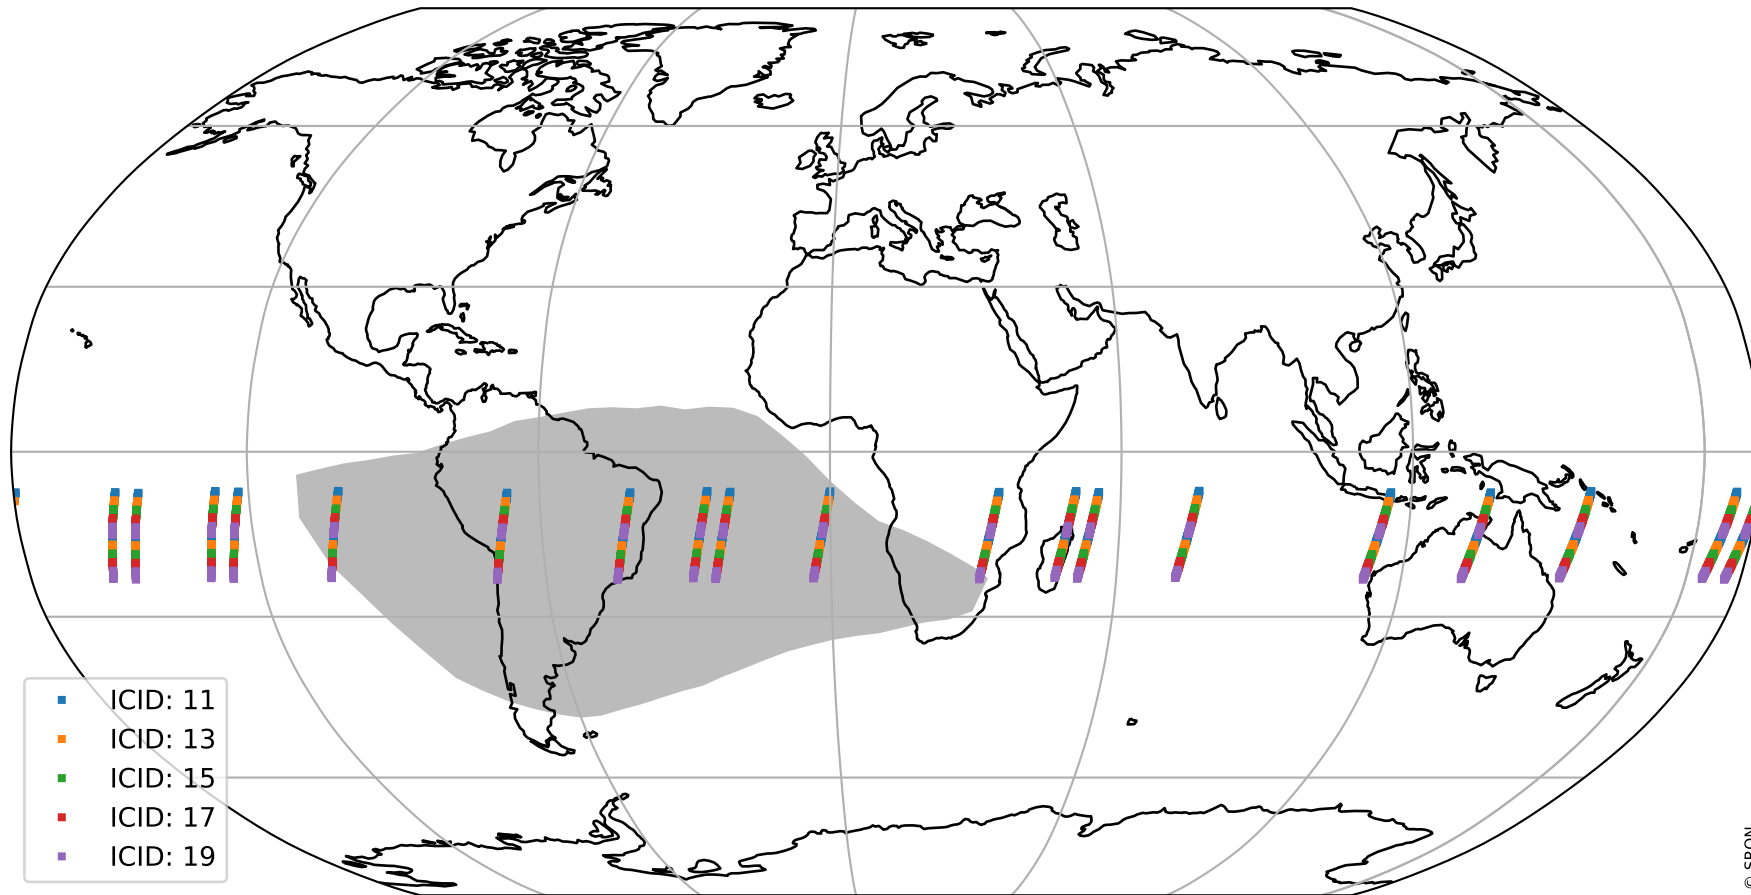

Tropomi SWIR offset (beta nominal)

orbits : 19 in [24022, 24067]
coverage : 2022-06-02 / 2022-06-05
median : 0.52592 V
spread : 0.035908 V
created : 2023-08-22T11:15:16

value detector map

Tropomi SWIR offset (beta nominal)

orbits : 19 in [24022, 24067]
coverage : 2022-06-02 / 2022-06-05
median : 30.563 μV
spread : 15.242 μV
created : 2023-08-22T11:15:16

Tropomi SWIR offset (beta nominal)

orbits : 19 in [24022, 24067]
coverage : 2022-06-02 / 2022-06-05
median : -0.091774 mV
spread : 0.40903 mV
created : 2023-08-22T11:15:16

value compared with SWIR offset CKD

Tropomi SWIR offset (beta nominal) ground-tracks of Sentinel-5P

orbits : 19 in [24022, 24067]
coverage : 2022-06-02 / 2022-06-05
created : 2023-08-22T11:15:16

Tropomi SWIR offset (beta nominal)

orbits : [1867, 24067]
coverage : 2018-02-20 / 2022-06-05
created : 2023-08-22T11:15:17

trend of detector median & temperatures