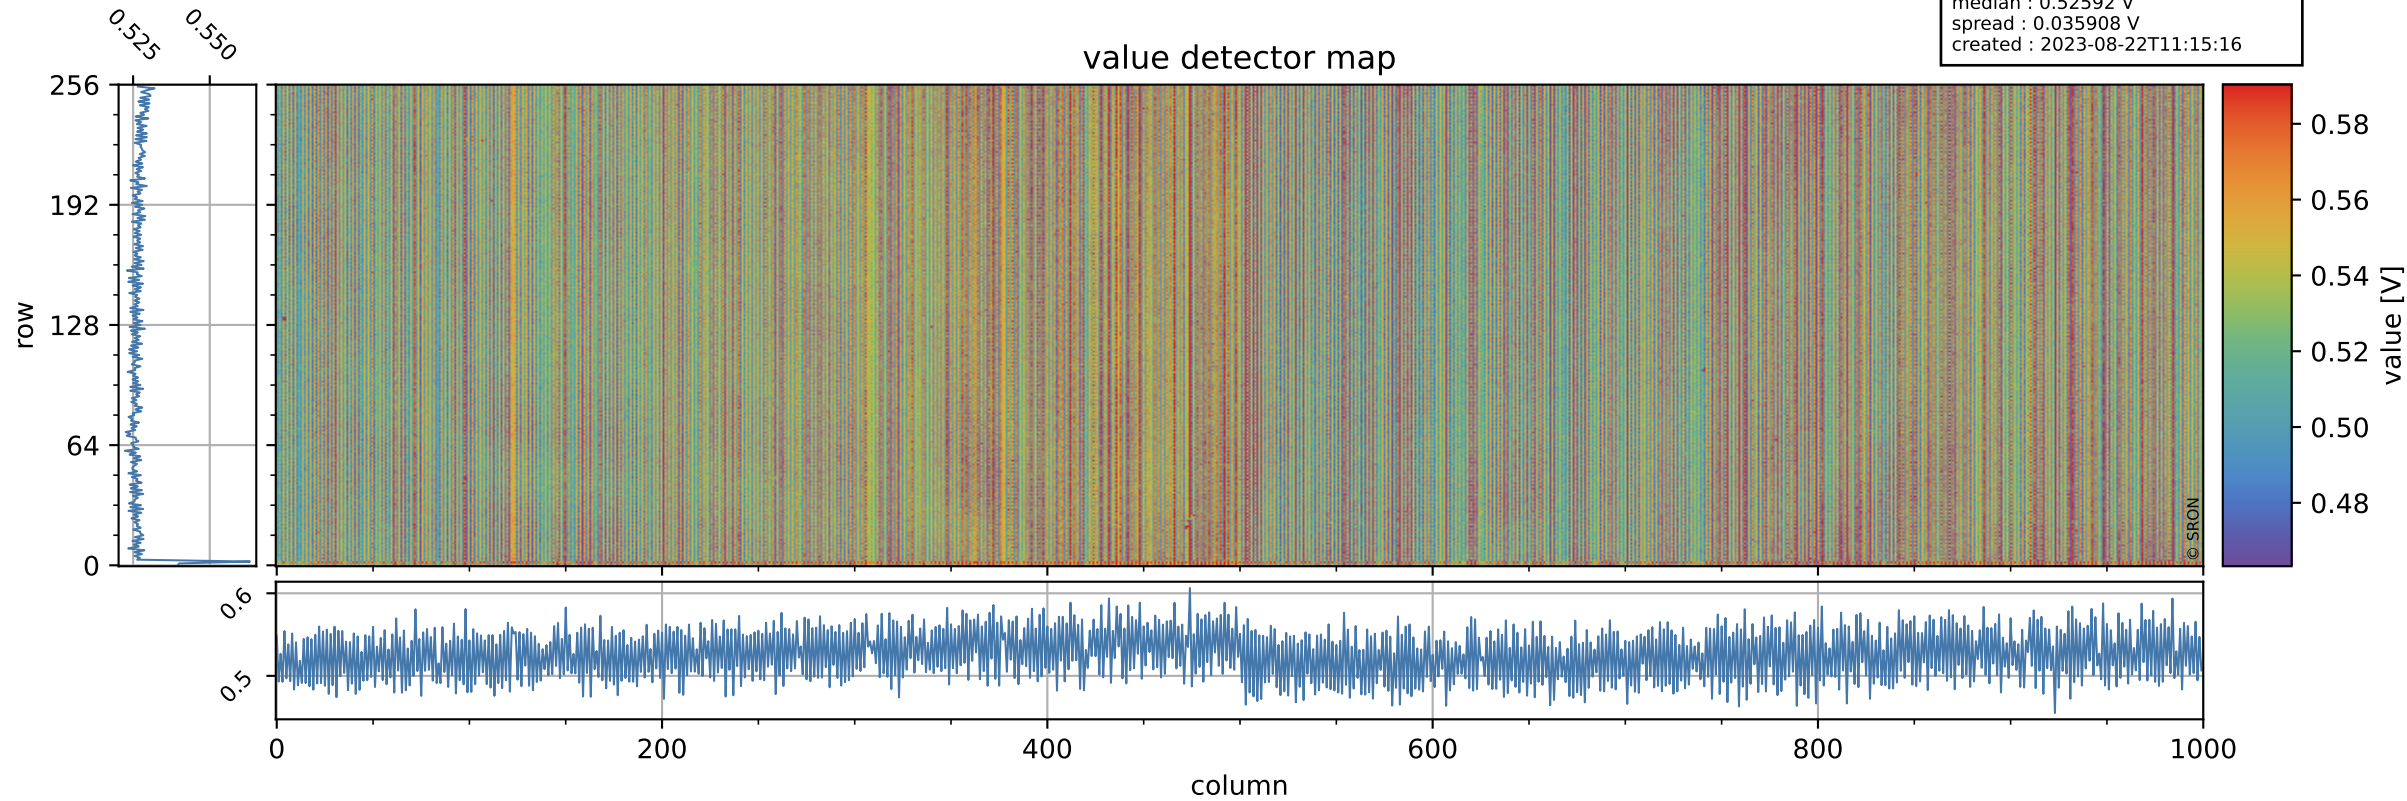

Tropomi SWIR offset (beta nominal)

orbits : 19 in [24022, 24067]
coverage : 2022-06-02 / 2022-06-05
median : 0.52592 V
spread : 0.035908 V
created : 2023-08-22T11:15:16

value detector map

Tropomi SWIR offset (beta nominal)

orbits : 19 in [24022, 24067]
coverage : 2022-06-02 / 2022-06-05
median : 30.563 μV
spread : 15.242 μV
created : 2023-08-22T11:15:16

Tropomi SWIR offset (beta nominal)

orbits : 19 in [24022, 24067]
coverage : 2022-06-02 / 2022-06-05
median : -0.091774 mV
spread : 0.40903 mV
created : 2023-08-22T11:15:16

value compared with SWIR offset CKD

Tropomi SWIR offset (beta nominal) ground-tracks of Sentinel-5P

orbits : 19 in [24022, 24067]
coverage : 2022-06-02 / 2022-06-05
created : 2023-08-22T11:15:16

Tropomi SWIR offset (beta nominal)

orbits : [1867, 24067]
coverage : 2018-02-20 / 2022-06-05
created : 2023-08-22T11:15:17

trend of detector median & temperatures