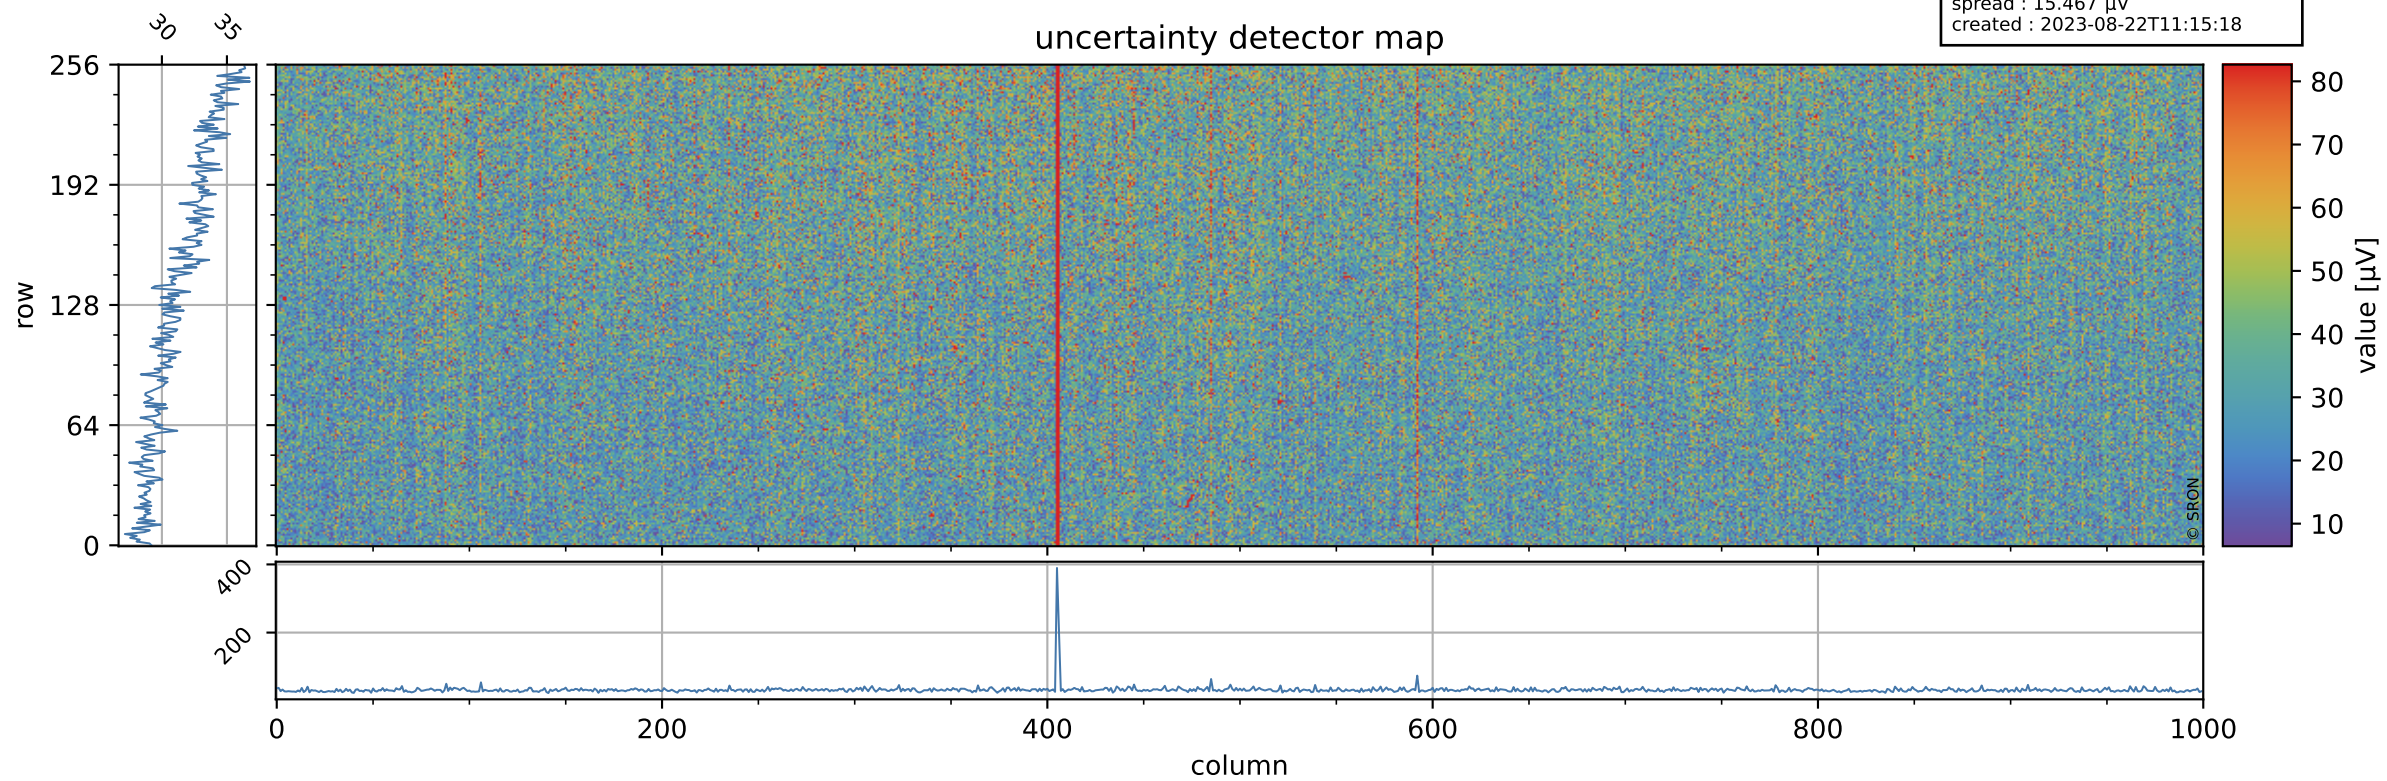

Tropomi SWIR offset (beta nominal)

orbits : 18 in [24067, 24112]
coverage : 2022-06-05 / 2022-06-08
median : 0.52597 V
spread : 0.035908 V
created : 2023-08-22T11:15:18

value detector map

Tropomi SWIR offset (beta nominal)

orbits : 18 in [24067, 24112]
coverage : 2022-06-05 / 2022-06-08
median : 31.585 μV
spread : 15.467 μV
created : 2023-08-22T11:15:18

Tropomi SWIR offset (beta nominal)

orbits : 18 in [24067, 24112]
coverage : 2022-06-05 / 2022-06-08
median : -0.042438 mV
spread : 0.41509 mV
created : 2023-08-22T11:15:18

value compared with SWIR offset CKD

Tropomi SWIR offset (beta nominal) ground-tracks of Sentinel-5P

orbits : 18 in [24067, 24112]
coverage : 2022-06-05 / 2022-06-08
created : 2023-08-22T11:15:19

Tropomi SWIR offset (beta nominal)

orbits : [1867, 24112]
coverage : 2018-02-20 / 2022-06-08
created : 2023-08-22T11:15:19

trend of detector median & temperatures