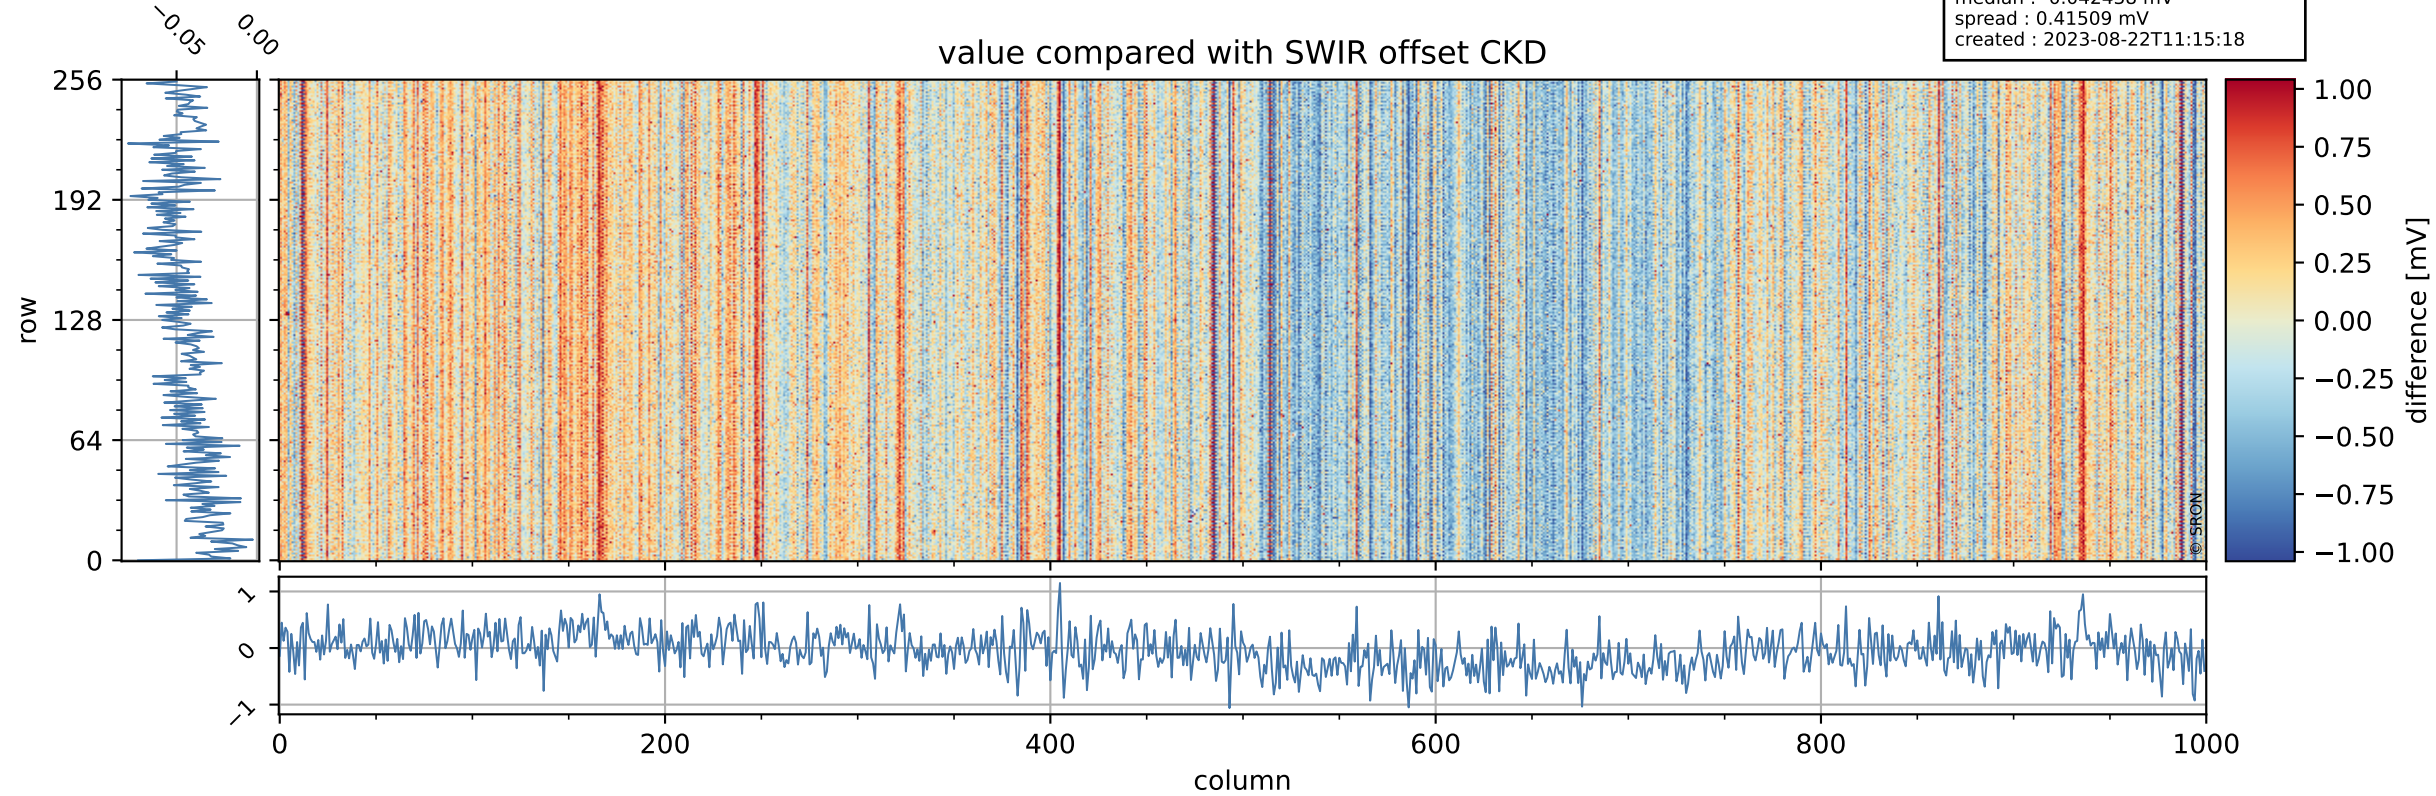

Tropomi SWIR offset (beta nominal)

orbits : 18 in [24067, 24112]
coverage : 2022-06-05 / 2022-06-08
median : 0.52597 V
spread : 0.035908 V
created : 2023-08-22T11:15:18

value detector map

Tropomi SWIR offset (beta nominal)

orbits : 18 in [24067, 24112]
coverage : 2022-06-05 / 2022-06-08
median : 31.585 μV
spread : 15.467 μV
created : 2023-08-22T11:15:18

Tropomi SWIR offset (beta nominal)

orbits : 18 in [24067, 24112]
coverage : 2022-06-05 / 2022-06-08
median : -0.042438 mV
spread : 0.41509 mV
created : 2023-08-22T11:15:18

value compared with SWIR offset CKD

Tropomi SWIR offset (beta nominal) ground-tracks of Sentinel-5P

orbits : 18 in [24067, 24112]
coverage : 2022-06-05 / 2022-06-08
created : 2023-08-22T11:15:19

Tropomi SWIR offset (beta nominal)

orbits : [1867, 24112]
coverage : 2018-02-20 / 2022-06-08
created : 2023-08-22T11:15:19

trend of detector median & temperatures