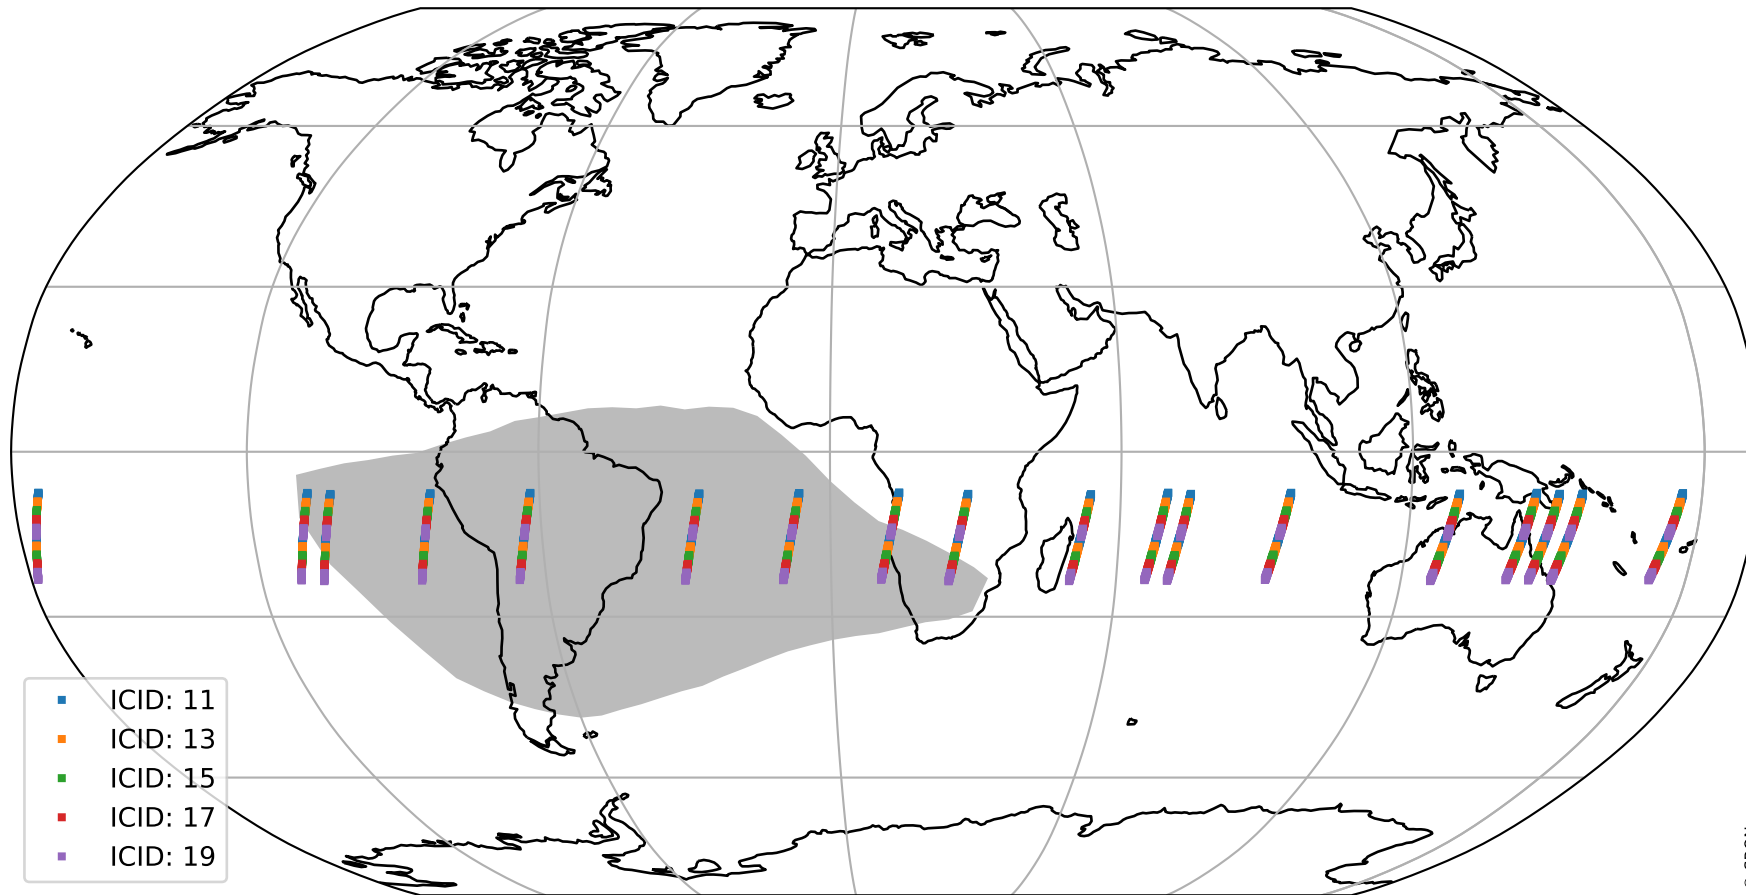

Tropomi SWIR offset (beta nominal)

orbits : 18 in [24067, 24112]
coverage : 2022-06-05 / 2022-06-08
median : 0.52597 V
spread : 0.035908 V
created : 2023-08-22T11:15:18

value detector map

Tropomi SWIR offset (beta nominal)

orbits : 18 in [24067, 24112]
coverage : 2022-06-05 / 2022-06-08
median : 31.585 μV
spread : 15.467 μV
created : 2023-08-22T11:15:18

Tropomi SWIR offset (beta nominal)

orbits : 18 in [24067, 24112]
coverage : 2022-06-05 / 2022-06-08
median : -0.042438 mV
spread : 0.41509 mV
created : 2023-08-22T11:15:18

value compared with SWIR offset CKD

Tropomi SWIR offset (beta nominal) ground-tracks of Sentinel-5P

orbits : 18 in [24067, 24112]
coverage : 2022-06-05 / 2022-06-08
created : 2023-08-22T11:15:19

Tropomi SWIR offset (beta nominal)

orbits : [1867, 24112]
coverage : 2018-02-20 / 2022-06-08
created : 2023-08-22T11:15:19

trend of detector median & temperatures