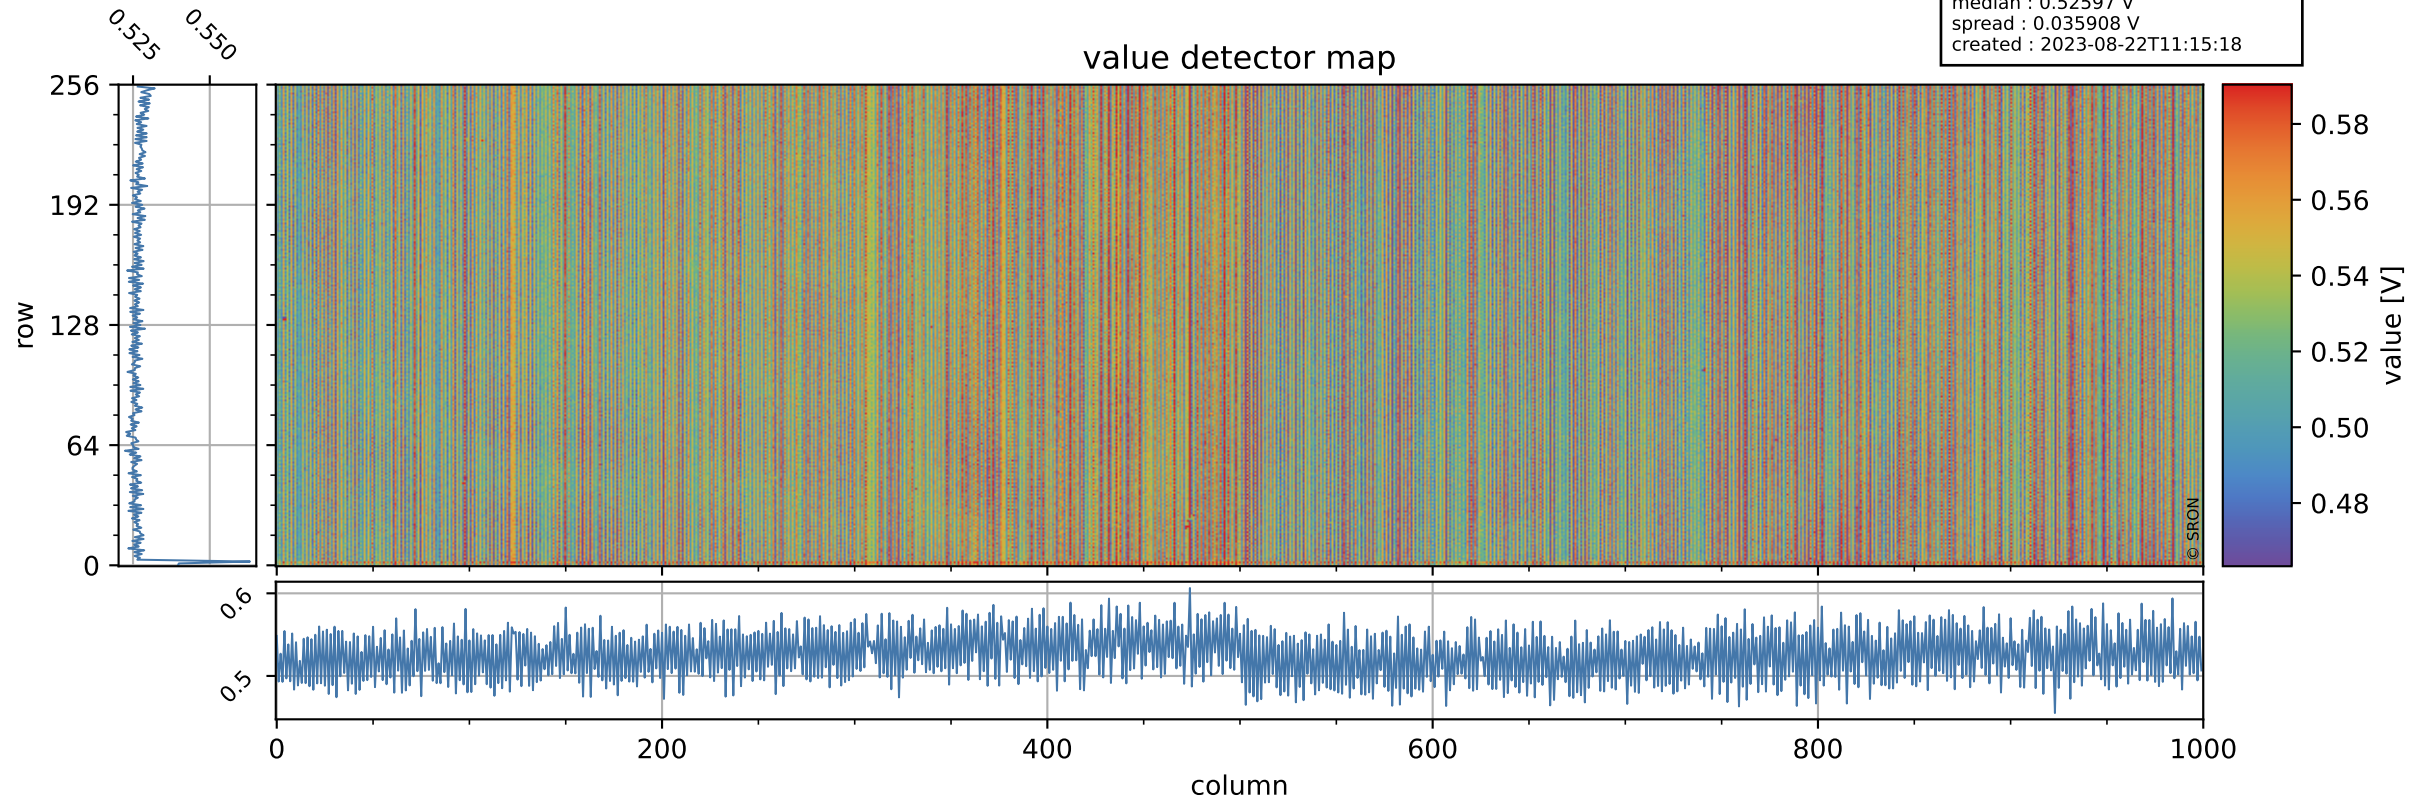

Tropomi SWIR offset (beta nominal)

orbits : 18 in [24067, 24112]
coverage : 2022-06-05 / 2022-06-08
median : 0.52597 V
spread : 0.035908 V
created : 2023-08-22T11:15:18

value detector map

Tropomi SWIR offset (beta nominal)

orbits : 18 in [24067, 24112]
coverage : 2022-06-05 / 2022-06-08
median : 31.585 μV
spread : 15.467 μV
created : 2023-08-22T11:15:18

Tropomi SWIR offset (beta nominal)

orbits : 18 in [24067, 24112]
coverage : 2022-06-05 / 2022-06-08
median : -0.042438 mV
spread : 0.41509 mV
created : 2023-08-22T11:15:18

value compared with SWIR offset CKD

Tropomi SWIR offset (beta nominal) ground-tracks of Sentinel-5P

orbits : 18 in [24067, 24112]
coverage : 2022-06-05 / 2022-06-08
created : 2023-08-22T11:15:19

Tropomi SWIR offset (beta nominal)

orbits : [1867, 24112]
coverage : 2018-02-20 / 2022-06-08
created : 2023-08-22T11:15:19

trend of detector median & temperatures