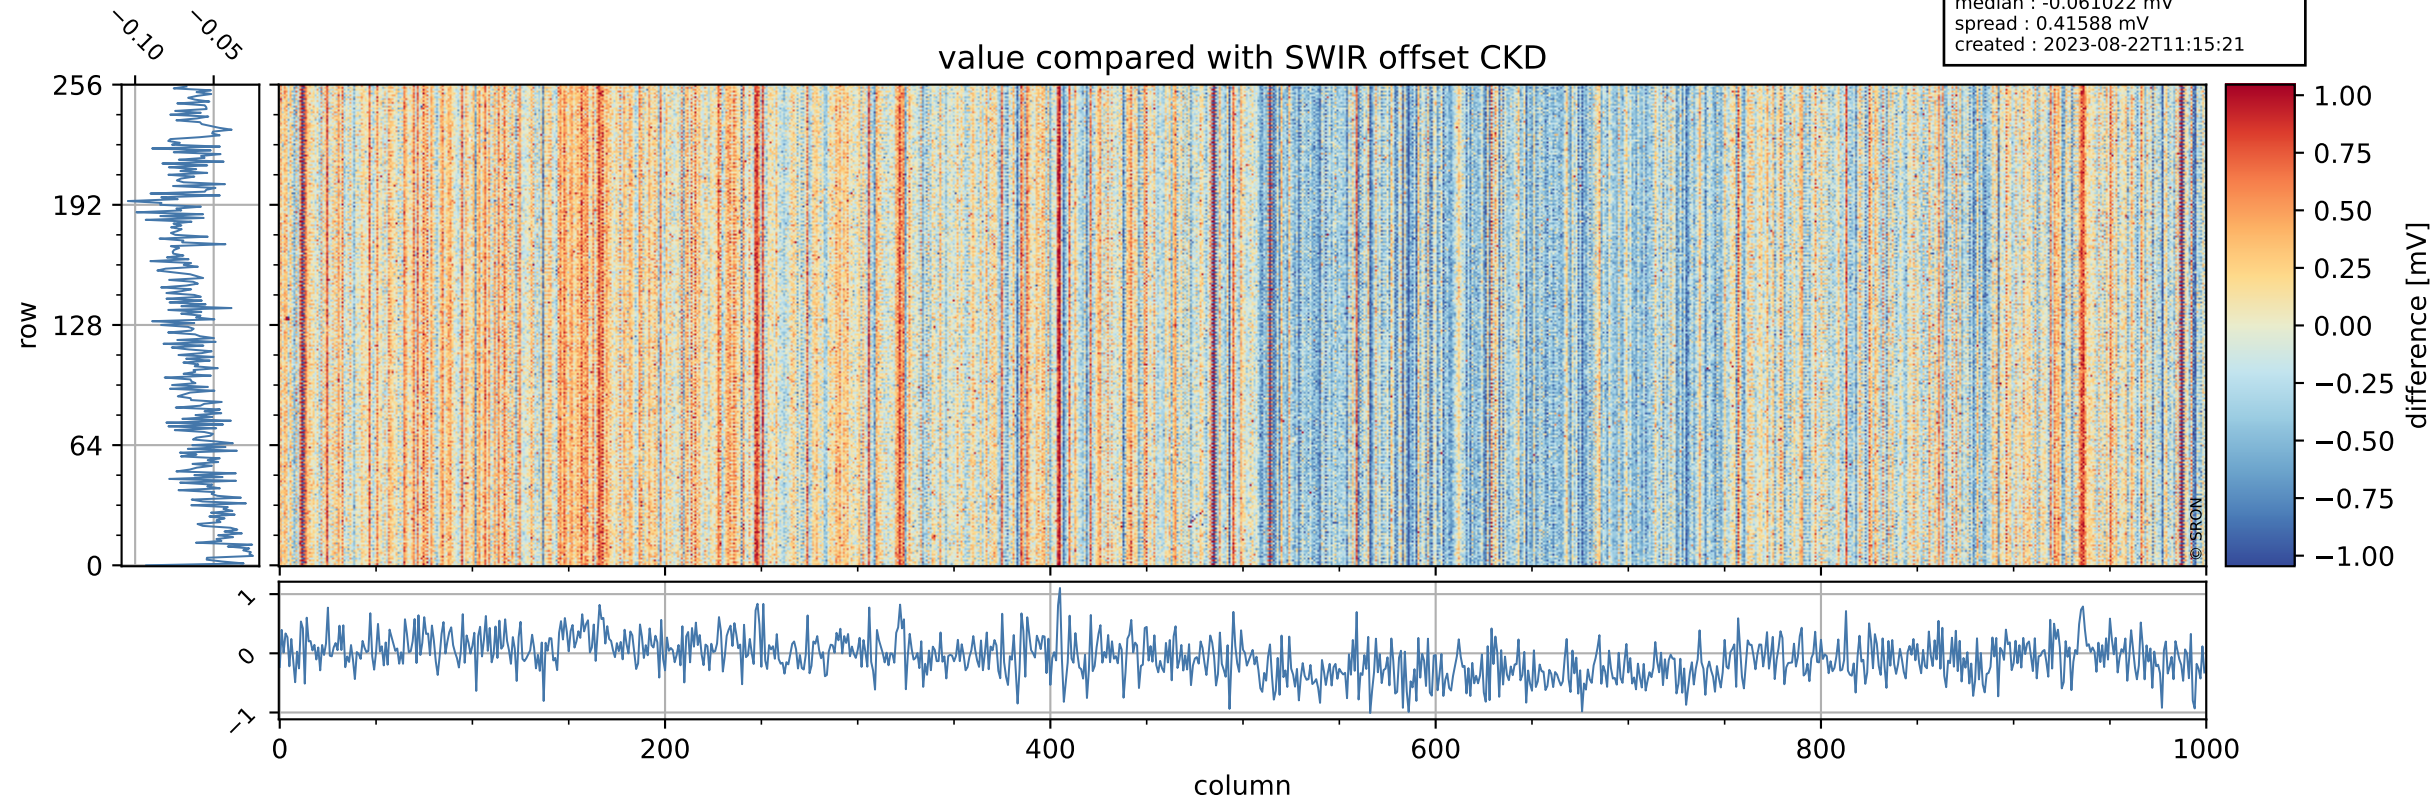

Tropomi SWIR offset (beta nominal)

orbits : 20 in [24112, 24157]
coverage : 2022-06-09 / 2022-06-12
median : 0.52595 V
spread : 0.035909 V
created : 2023-08-22T11:15:20

value detector map

Tropomi SWIR offset (beta nominal)

orbits : 20 in [24112, 24157]
coverage : 2022-06-09 / 2022-06-12
median : 30.468 μV
spread : 15.176 μV
created : 2023-08-22T11:15:20

Tropomi SWIR offset (beta nominal)

orbits : 20 in [24112, 24157]
coverage : 2022-06-09 / 2022-06-12
median : -0.061022 mV
spread : 0.41588 mV
created : 2023-08-22T11:15:21

value compared with SWIR offset CKD

Tropomi SWIR offset (beta nominal) ground-tracks of Sentinel-5P

orbits : 20 in [24112, 24157]
coverage : 2022-06-09 / 2022-06-12
created : 2023-08-22T11:15:21

Tropomi SWIR offset (beta nominal)

orbits : [1867, 24157]
coverage : 2018-02-20 / 2022-06-12
created : 2023-08-22T11:15:21

trend of detector median & temperatures