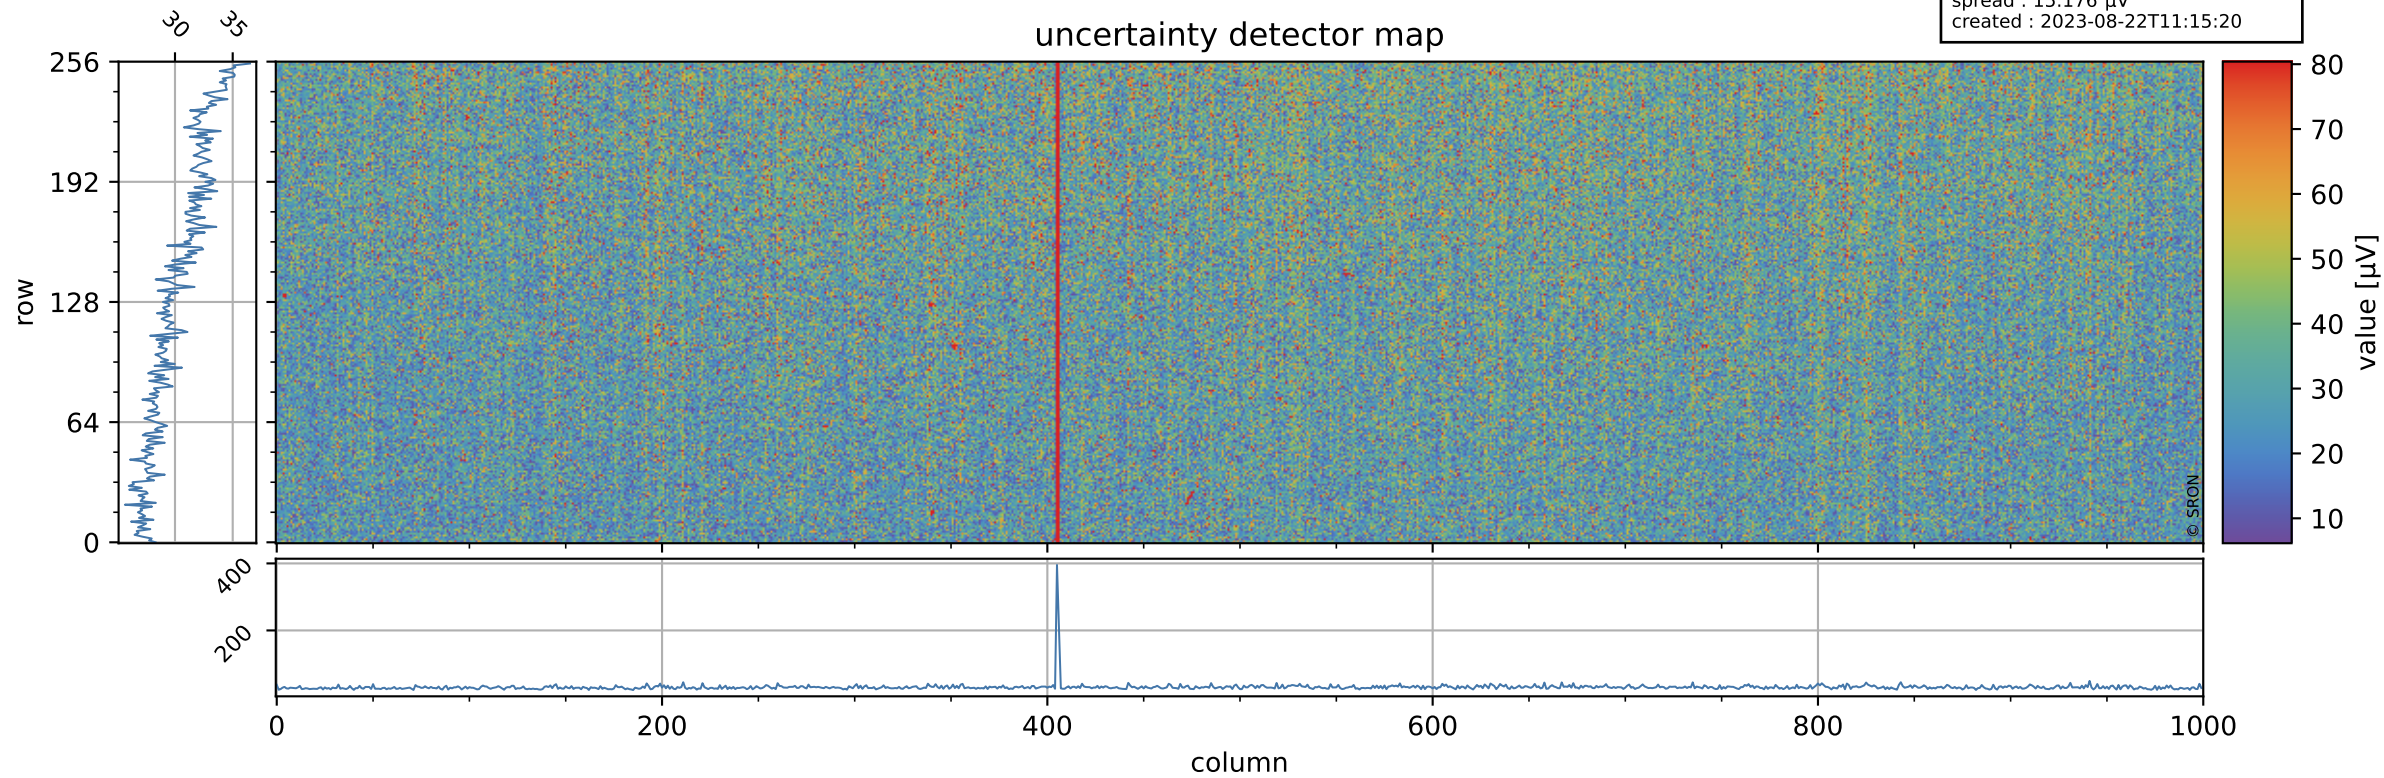

Tropomi SWIR offset (beta nominal)

orbits : 20 in [24112, 24157]
coverage : 2022-06-09 / 2022-06-12
median : 0.52595 V
spread : 0.035909 V
created : 2023-08-22T11:15:20

value detector map

Tropomi SWIR offset (beta nominal)

orbits : 20 in [24112, 24157]
coverage : 2022-06-09 / 2022-06-12
median : 30.468 μV
spread : 15.176 μV
created : 2023-08-22T11:15:20

Tropomi SWIR offset (beta nominal)

orbits : 20 in [24112, 24157]
coverage : 2022-06-09 / 2022-06-12
median : -0.061022 mV
spread : 0.41588 mV
created : 2023-08-22T11:15:21

value compared with SWIR offset CKD

Tropomi SWIR offset (beta nominal) ground-tracks of Sentinel-5P

orbits : 20 in [24112, 24157]
coverage : 2022-06-09 / 2022-06-12
created : 2023-08-22T11:15:21

Tropomi SWIR offset (beta nominal)

orbits : [1867, 24157]
coverage : 2018-02-20 / 2022-06-12
created : 2023-08-22T11:15:21

trend of detector median & temperatures