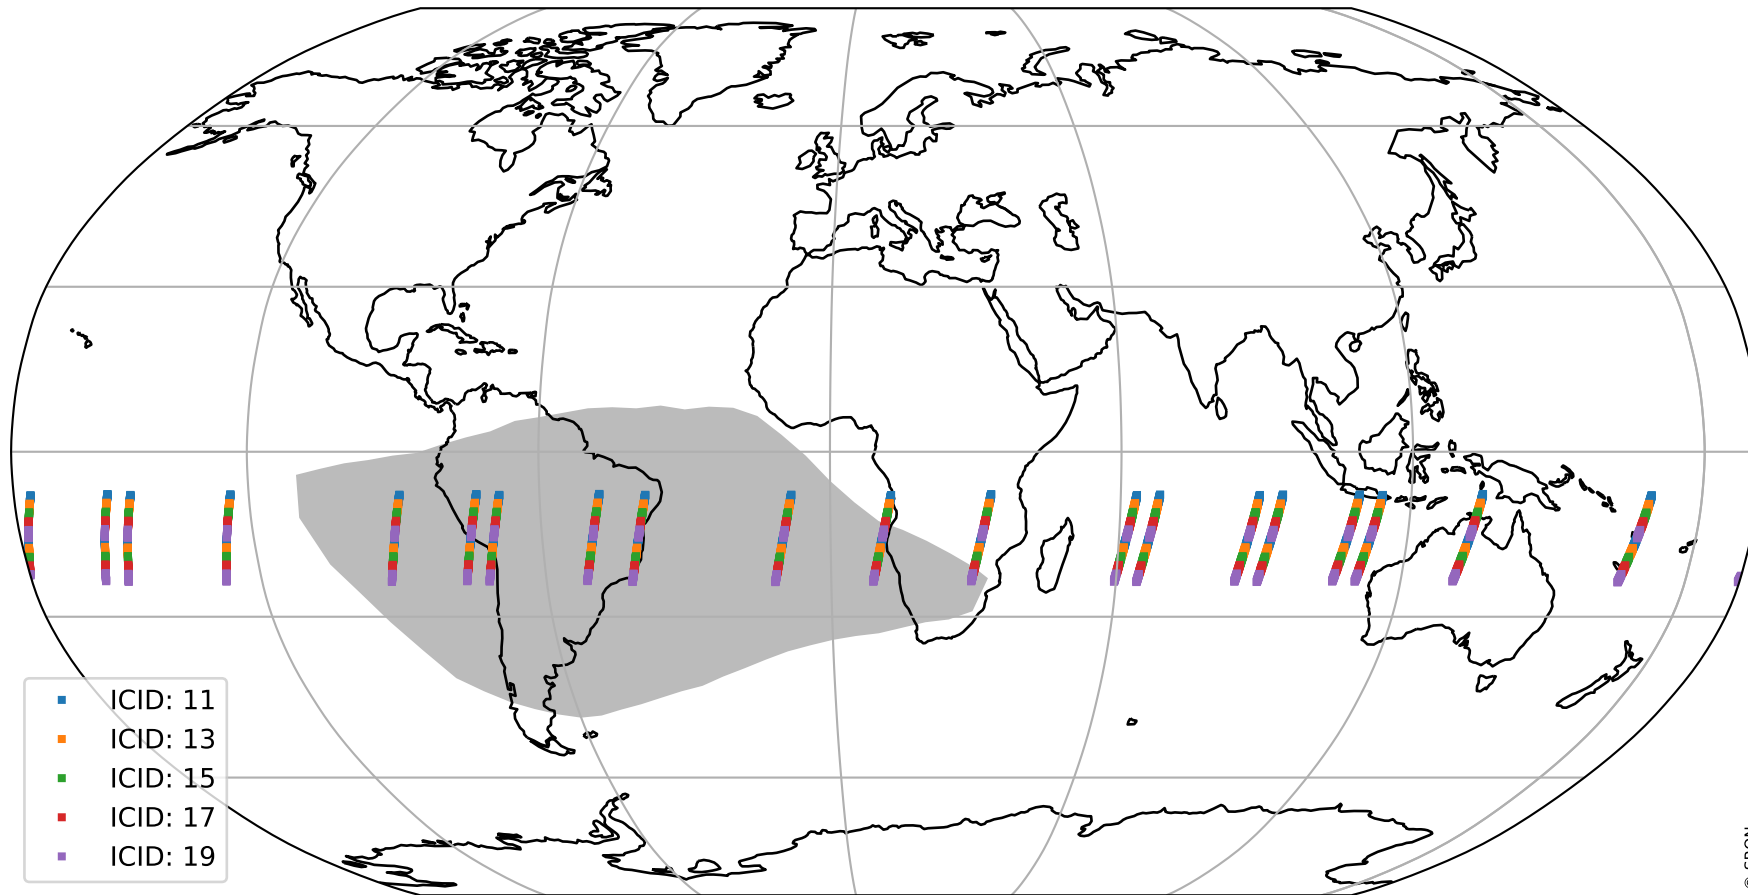

Tropomi SWIR offset (beta nominal)

orbits : 20 in [24112, 24157]
coverage : 2022-06-09 / 2022-06-12
median : 0.52595 V
spread : 0.035909 V
created : 2023-08-22T11:15:20

value detector map

Tropomi SWIR offset (beta nominal)

orbits : 20 in [24112, 24157]
coverage : 2022-06-09 / 2022-06-12
median : 30.468 μV
spread : 15.176 μV
created : 2023-08-22T11:15:20

Tropomi SWIR offset (beta nominal)

orbits : 20 in [24112, 24157]
coverage : 2022-06-09 / 2022-06-12
median : -0.061022 mV
spread : 0.41588 mV
created : 2023-08-22T11:15:21

value compared with SWIR offset CKD

Tropomi SWIR offset (beta nominal) ground-tracks of Sentinel-5P

orbits : 20 in [24112, 24157]
coverage : 2022-06-09 / 2022-06-12
created : 2023-08-22T11:15:21

Tropomi SWIR offset (beta nominal)

orbits : [1867, 24157]
coverage : 2018-02-20 / 2022-06-12
created : 2023-08-22T11:15:21

trend of detector median & temperatures