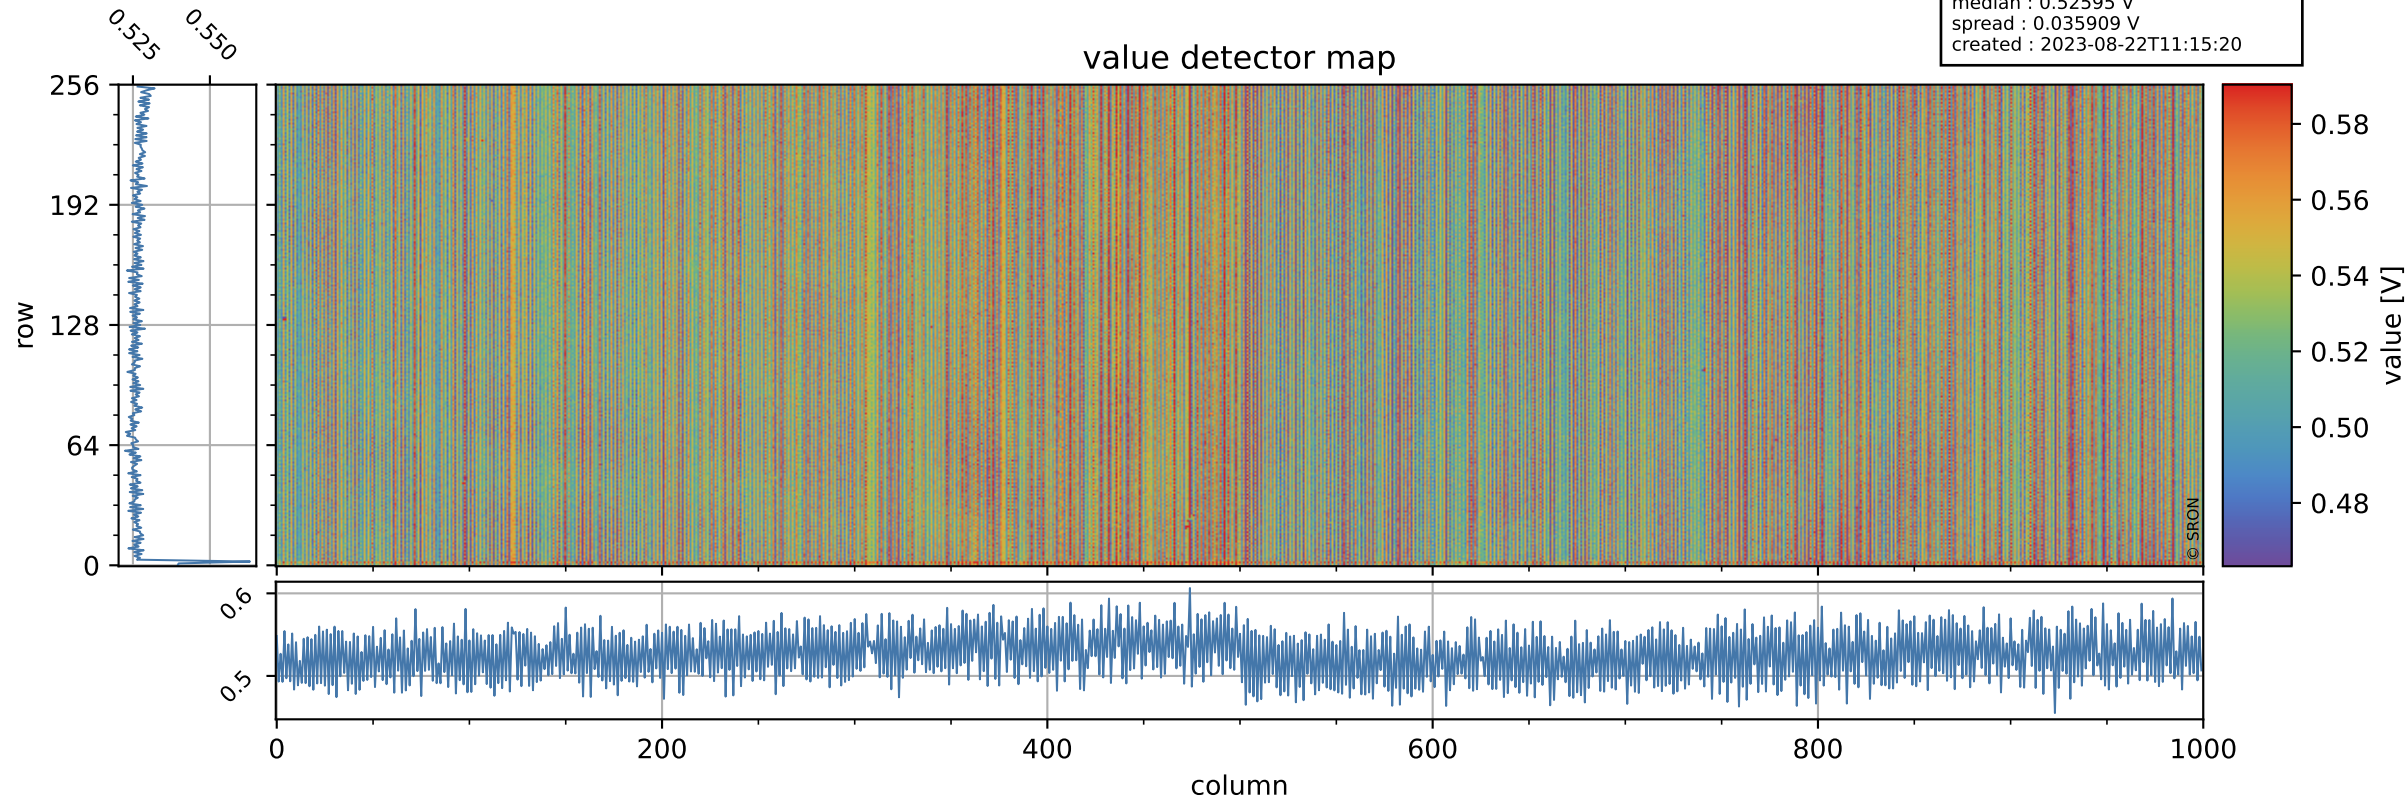

Tropomi SWIR offset (beta nominal)

orbits : 20 in [24112, 24157]
coverage : 2022-06-09 / 2022-06-12
median : 0.52595 V
spread : 0.035909 V
created : 2023-08-22T11:15:20

value detector map

Tropomi SWIR offset (beta nominal)

orbits : 20 in [24112, 24157]
coverage : 2022-06-09 / 2022-06-12
median : 30.468 μV
spread : 15.176 μV
created : 2023-08-22T11:15:20

Tropomi SWIR offset (beta nominal)

orbits : 20 in [24112, 24157]
coverage : 2022-06-09 / 2022-06-12
median : -0.061022 mV
spread : 0.41588 mV
created : 2023-08-22T11:15:21

value compared with SWIR offset CKD

Tropomi SWIR offset (beta nominal) ground-tracks of Sentinel-5P

orbits : 20 in [24112, 24157]
coverage : 2022-06-09 / 2022-06-12
created : 2023-08-22T11:15:21

Tropomi SWIR offset (beta nominal)

orbits : [1867, 24157]
coverage : 2018-02-20 / 2022-06-12
created : 2023-08-22T11:15:21

trend of detector median & temperatures