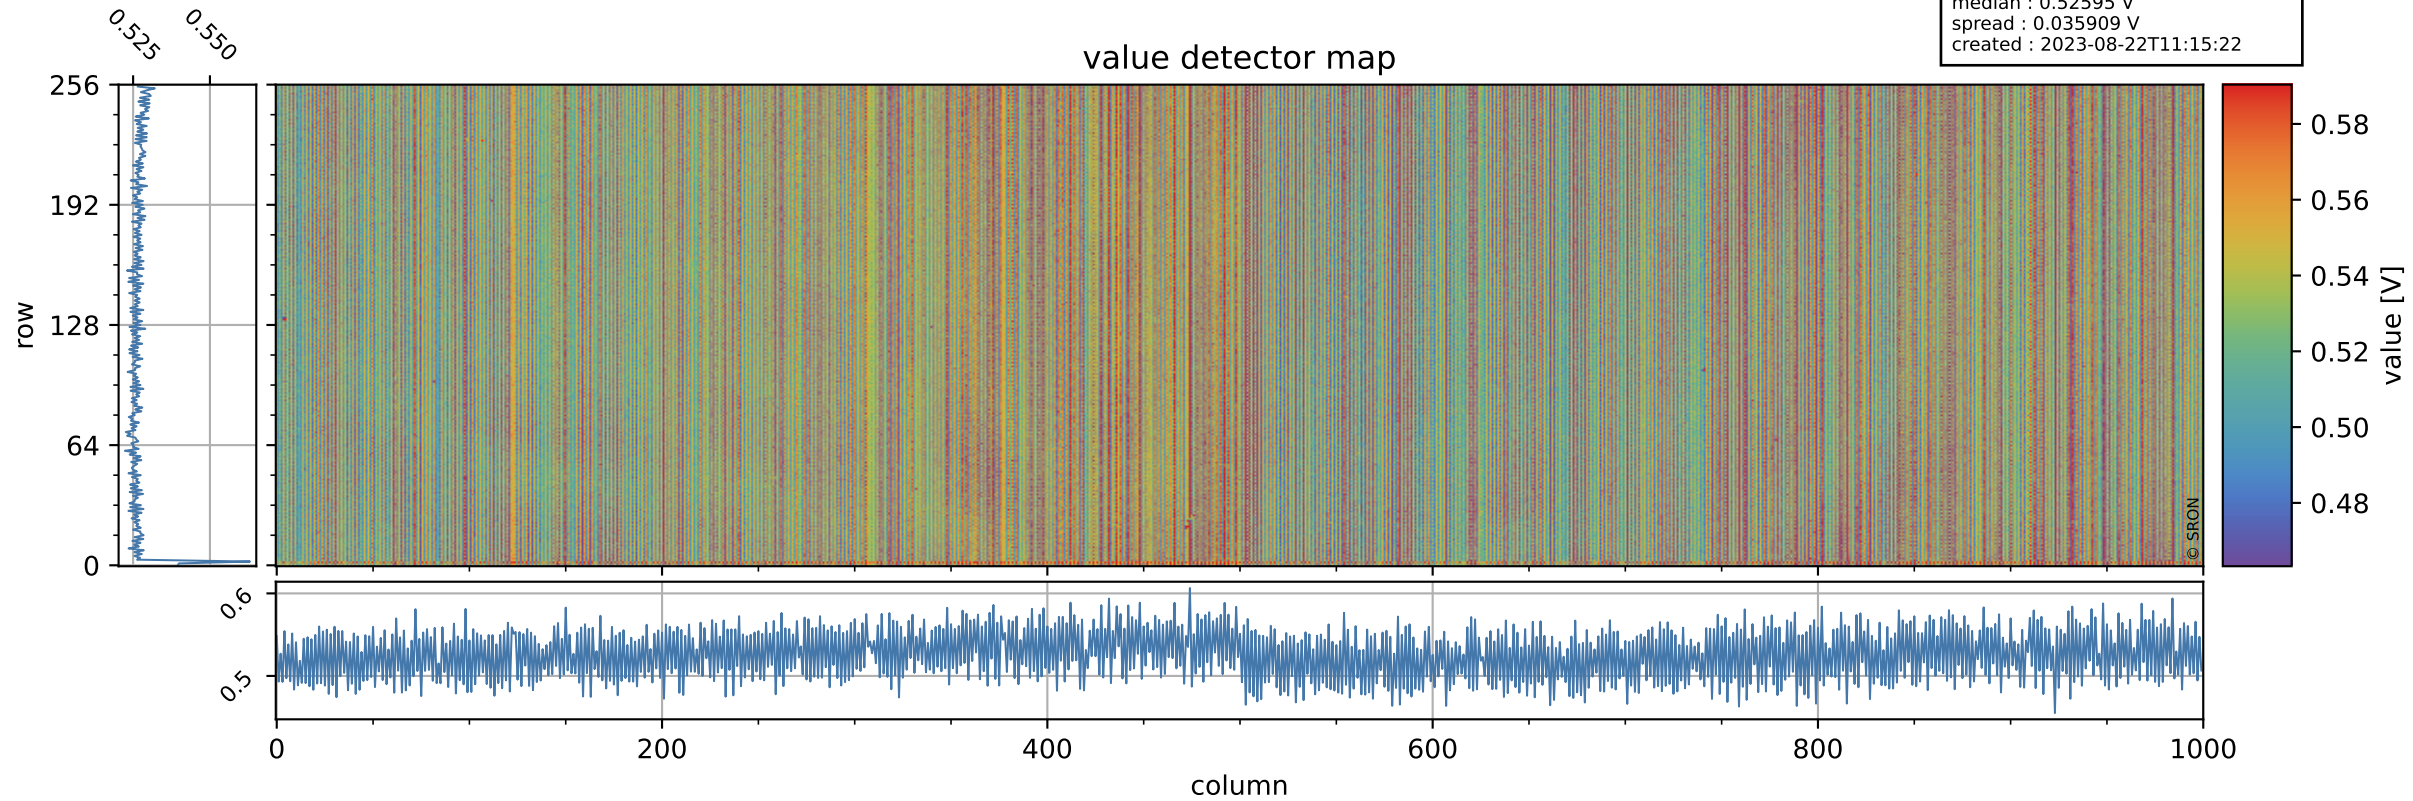

Tropomi SWIR offset (beta nominal)

orbits : 19 in [24157, 24202]
coverage : 2022-06-12 / 2022-06-15
median : 0.52595 V
spread : 0.035909 V
created : 2023-08-22T11:15:22

value detector map

Tropomi SWIR offset (beta nominal)

orbits : 19 in [24157, 24202]
coverage : 2022-06-12 / 2022-06-15
median : 32.403 μV
spread : 15.618 μV
created : 2023-08-22T11:15:23

Tropomi SWIR offset (beta nominal)

orbits : 19 in [24157, 24202]
coverage : 2022-06-12 / 2022-06-15
median : -0.062266 mV
spread : 0.41473 mV
created : 2023-08-22T11:15:23

value compared with SWIR offset CKD

Tropomi SWIR offset (beta nominal) ground-tracks of Sentinel-5P

orbits : 19 in [24157, 24202]
coverage : 2022-06-12 / 2022-06-15
created : 2023-08-22T11:15:23

Tropomi SWIR offset (beta nominal)

orbits : [1867, 24202]
coverage : 2018-02-20 / 2022-06-15
created : 2023-08-22T11:15:24

trend of detector median & temperatures