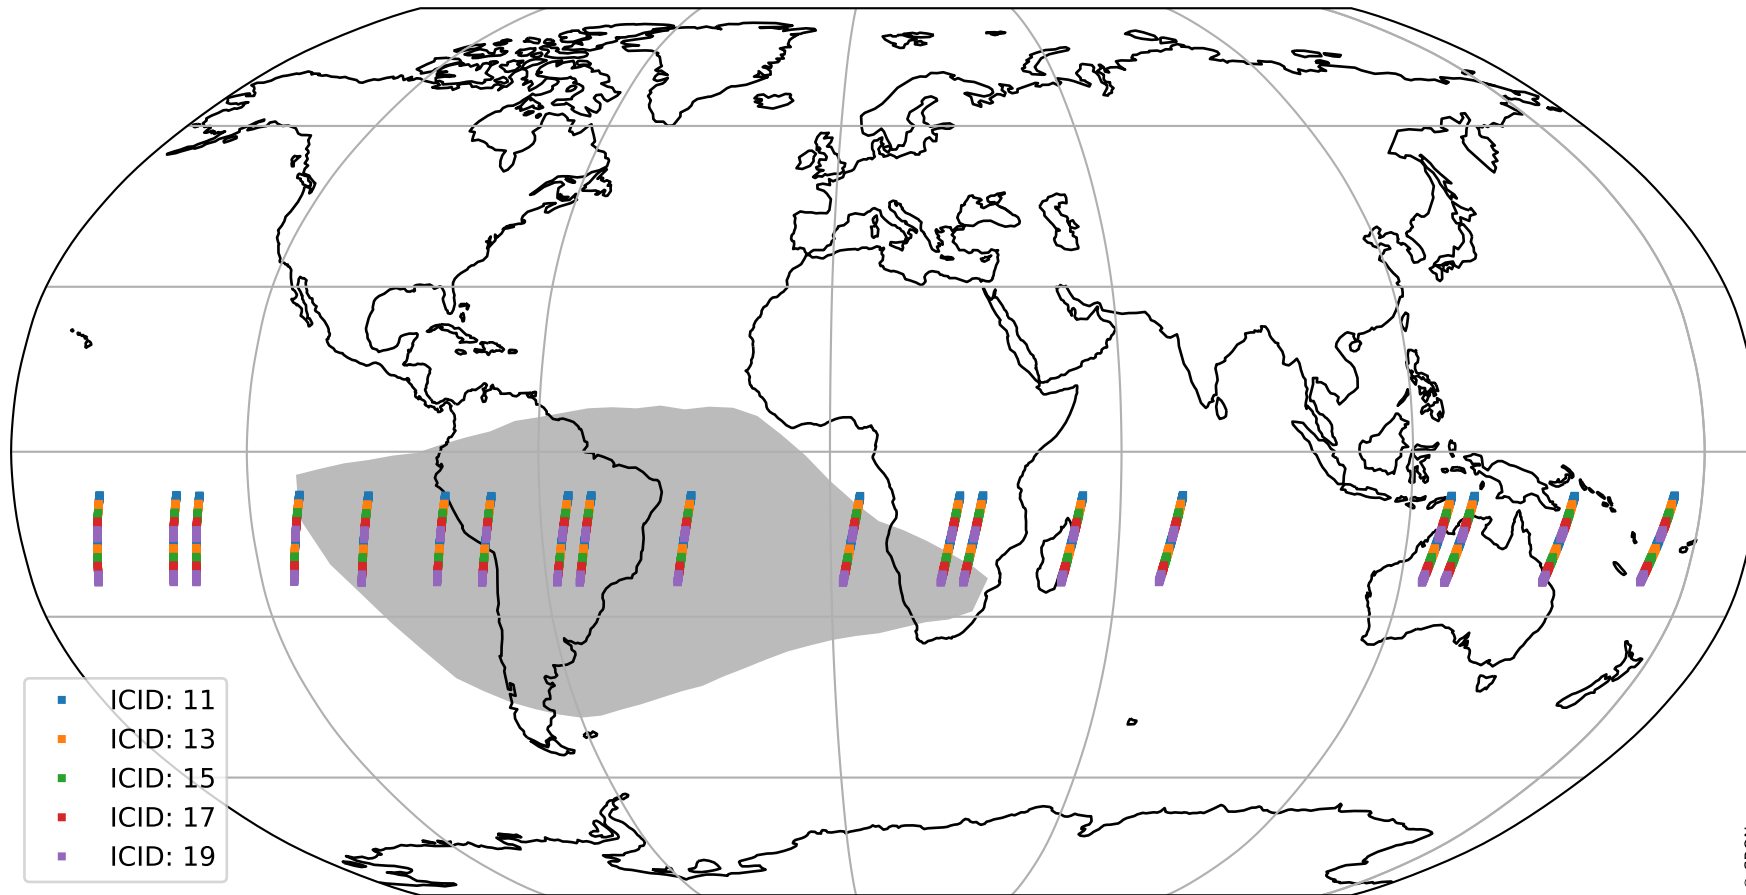

Tropomi SWIR offset (beta nominal)

orbits : 19 in [24157, 24202]
coverage : 2022-06-12 / 2022-06-15
median : 0.52595 V
spread : 0.035909 V
created : 2023-08-22T11:15:22

value detector map

Tropomi SWIR offset (beta nominal)

orbits : 19 in [24157, 24202]
coverage : 2022-06-12 / 2022-06-15
median : 32.403 μV
spread : 15.618 μV
created : 2023-08-22T11:15:23

Tropomi SWIR offset (beta nominal)

orbits : 19 in [24157, 24202]
coverage : 2022-06-12 / 2022-06-15
median : -0.062266 mV
spread : 0.41473 mV
created : 2023-08-22T11:15:23

value compared with SWIR offset CKD

Tropomi SWIR offset (beta nominal) ground-tracks of Sentinel-5P

orbits : 19 in [24157, 24202]
coverage : 2022-06-12 / 2022-06-15
created : 2023-08-22T11:15:23

Tropomi SWIR offset (beta nominal)

orbits : [1867, 24202]
coverage : 2018-02-20 / 2022-06-15
created : 2023-08-22T11:15:24

trend of detector median & temperatures