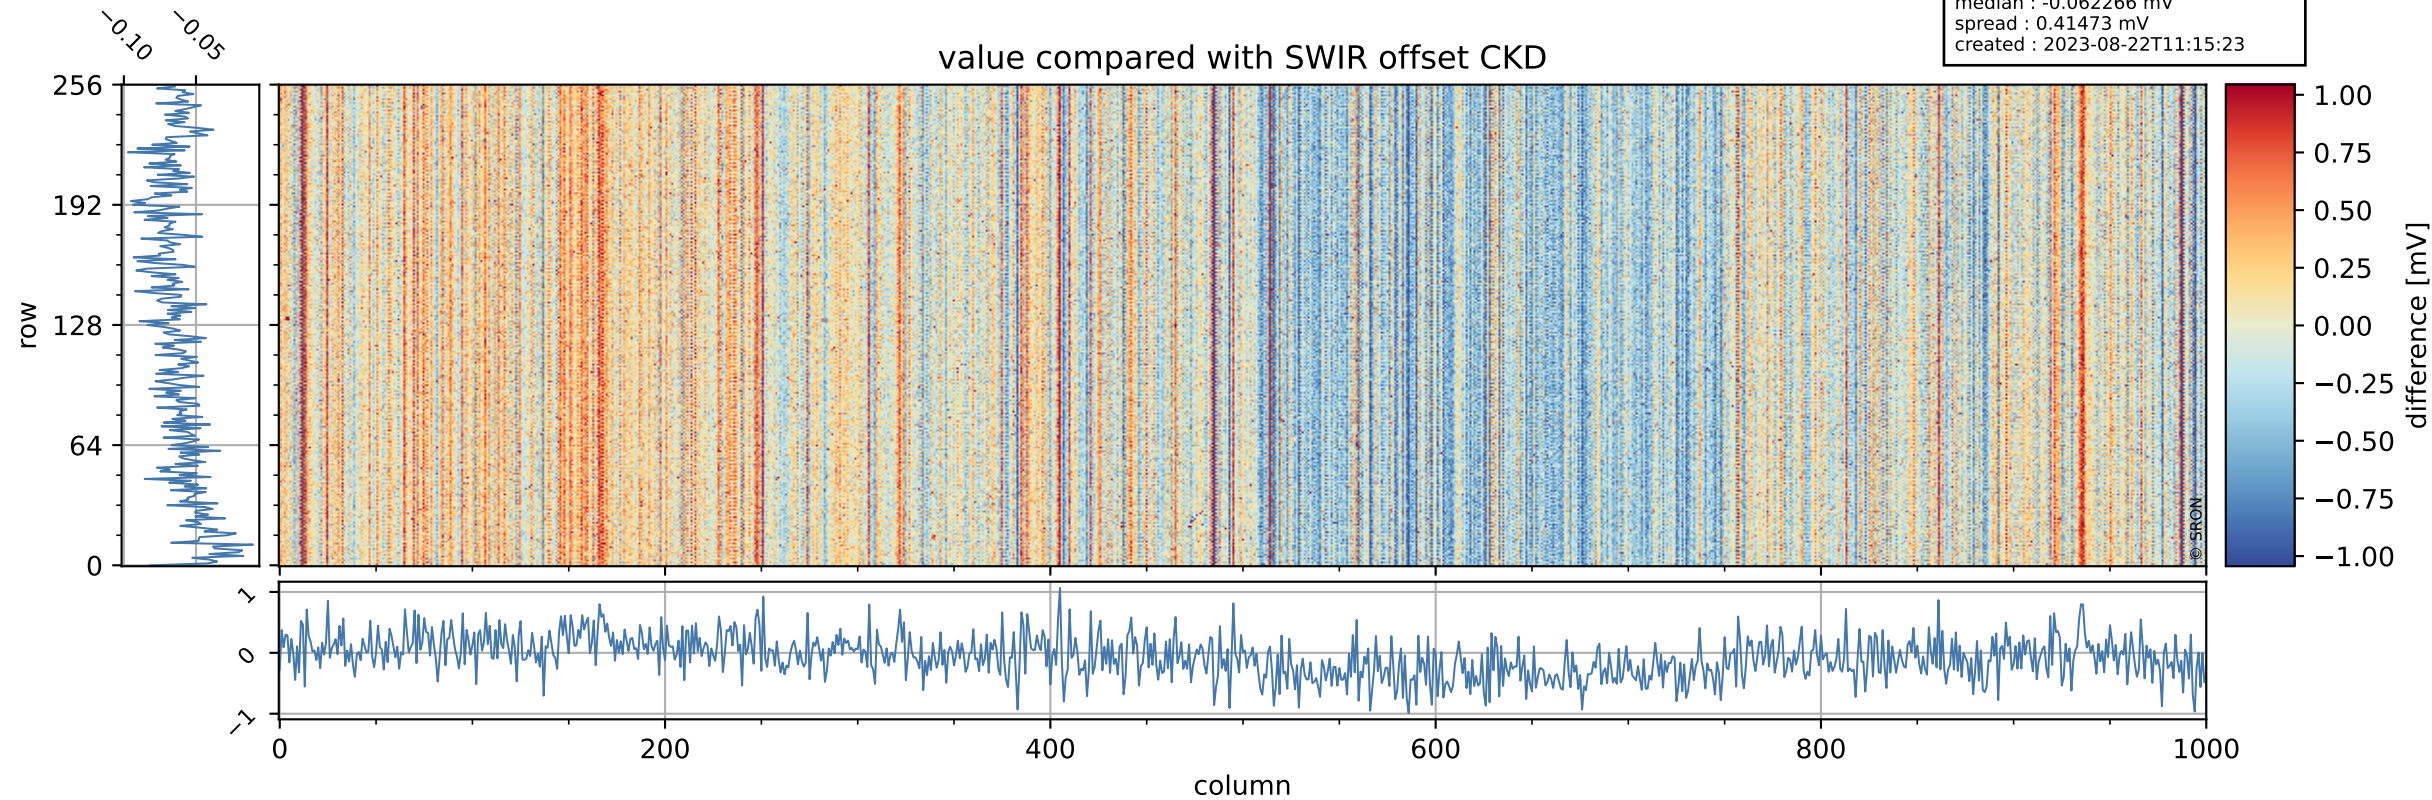

Tropomi SWIR offset (beta nominal)

orbits : 19 in [24157, 24202]
coverage : 2022-06-12 / 2022-06-15
median : 0.52595 V
spread : 0.035909 V
created : 2023-08-22T11:15:22

value detector map

Tropomi SWIR offset (beta nominal)

orbits : 19 in [24157, 24202]
coverage : 2022-06-12 / 2022-06-15
median : 32.403 μV
spread : 15.618 μV
created : 2023-08-22T11:15:23

Tropomi SWIR offset (beta nominal)

orbits : 19 in [24157, 24202]
coverage : 2022-06-12 / 2022-06-15
median : -0.062266 mV
spread : 0.41473 mV
created : 2023-08-22T11:15:23

value compared with SWIR offset CKD

Tropomi SWIR offset (beta nominal) ground-tracks of Sentinel-5P

orbits : 19 in [24157, 24202]
coverage : 2022-06-12 / 2022-06-15
created : 2023-08-22T11:15:23

Tropomi SWIR offset (beta nominal)

orbits : [1867, 24202]
coverage : 2018-02-20 / 2022-06-15
created : 2023-08-22T11:15:24

trend of detector median & temperatures