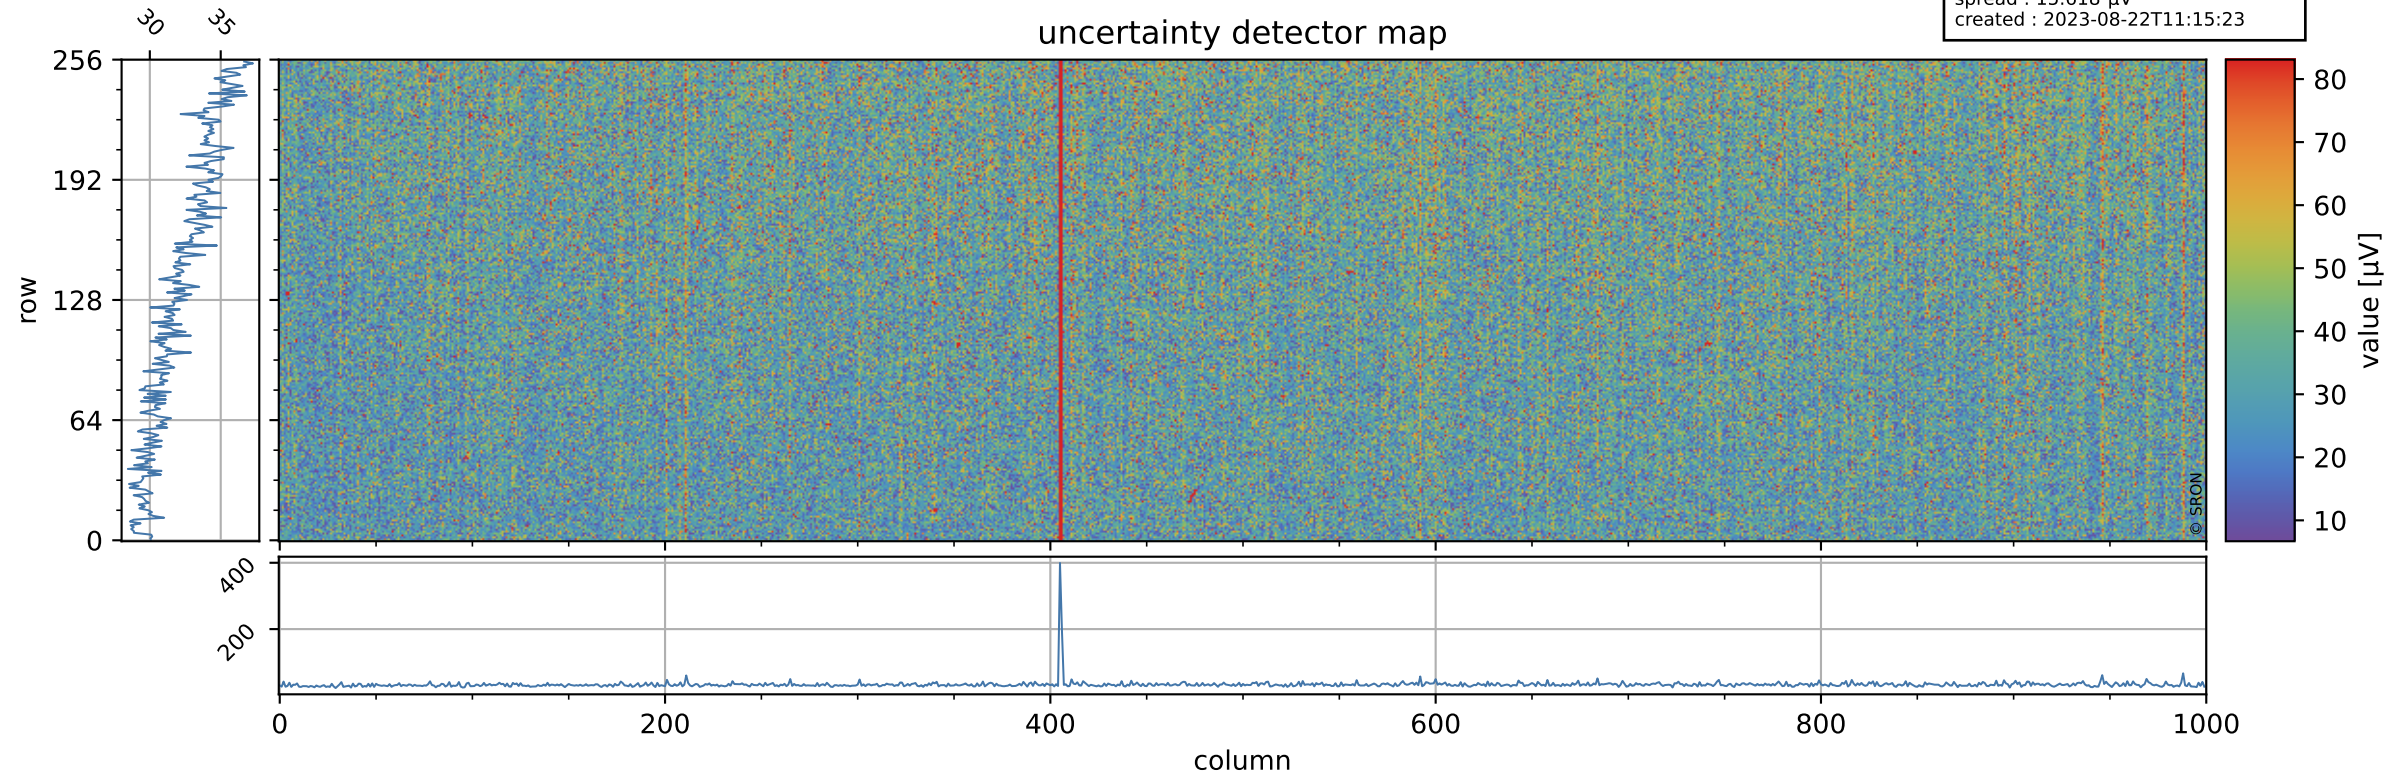

Tropomi SWIR offset (beta nominal)

orbits : 19 in [24157, 24202]
coverage : 2022-06-12 / 2022-06-15
median : 0.52595 V
spread : 0.035909 V
created : 2023-08-22T11:15:22

value detector map

Tropomi SWIR offset (beta nominal)

orbits : 19 in [24157, 24202]
coverage : 2022-06-12 / 2022-06-15
median : 32.403 μV
spread : 15.618 μV
created : 2023-08-22T11:15:23

Tropomi SWIR offset (beta nominal)

orbits : 19 in [24157, 24202]
coverage : 2022-06-12 / 2022-06-15
median : -0.062266 mV
spread : 0.41473 mV
created : 2023-08-22T11:15:23

value compared with SWIR offset CKD

Tropomi SWIR offset (beta nominal) ground-tracks of Sentinel-5P

orbits : 19 in [24157, 24202]
coverage : 2022-06-12 / 2022-06-15
created : 2023-08-22T11:15:23

Tropomi SWIR offset (beta nominal)

orbits : [1867, 24202]
coverage : 2018-02-20 / 2022-06-15
created : 2023-08-22T11:15:24

trend of detector median & temperatures