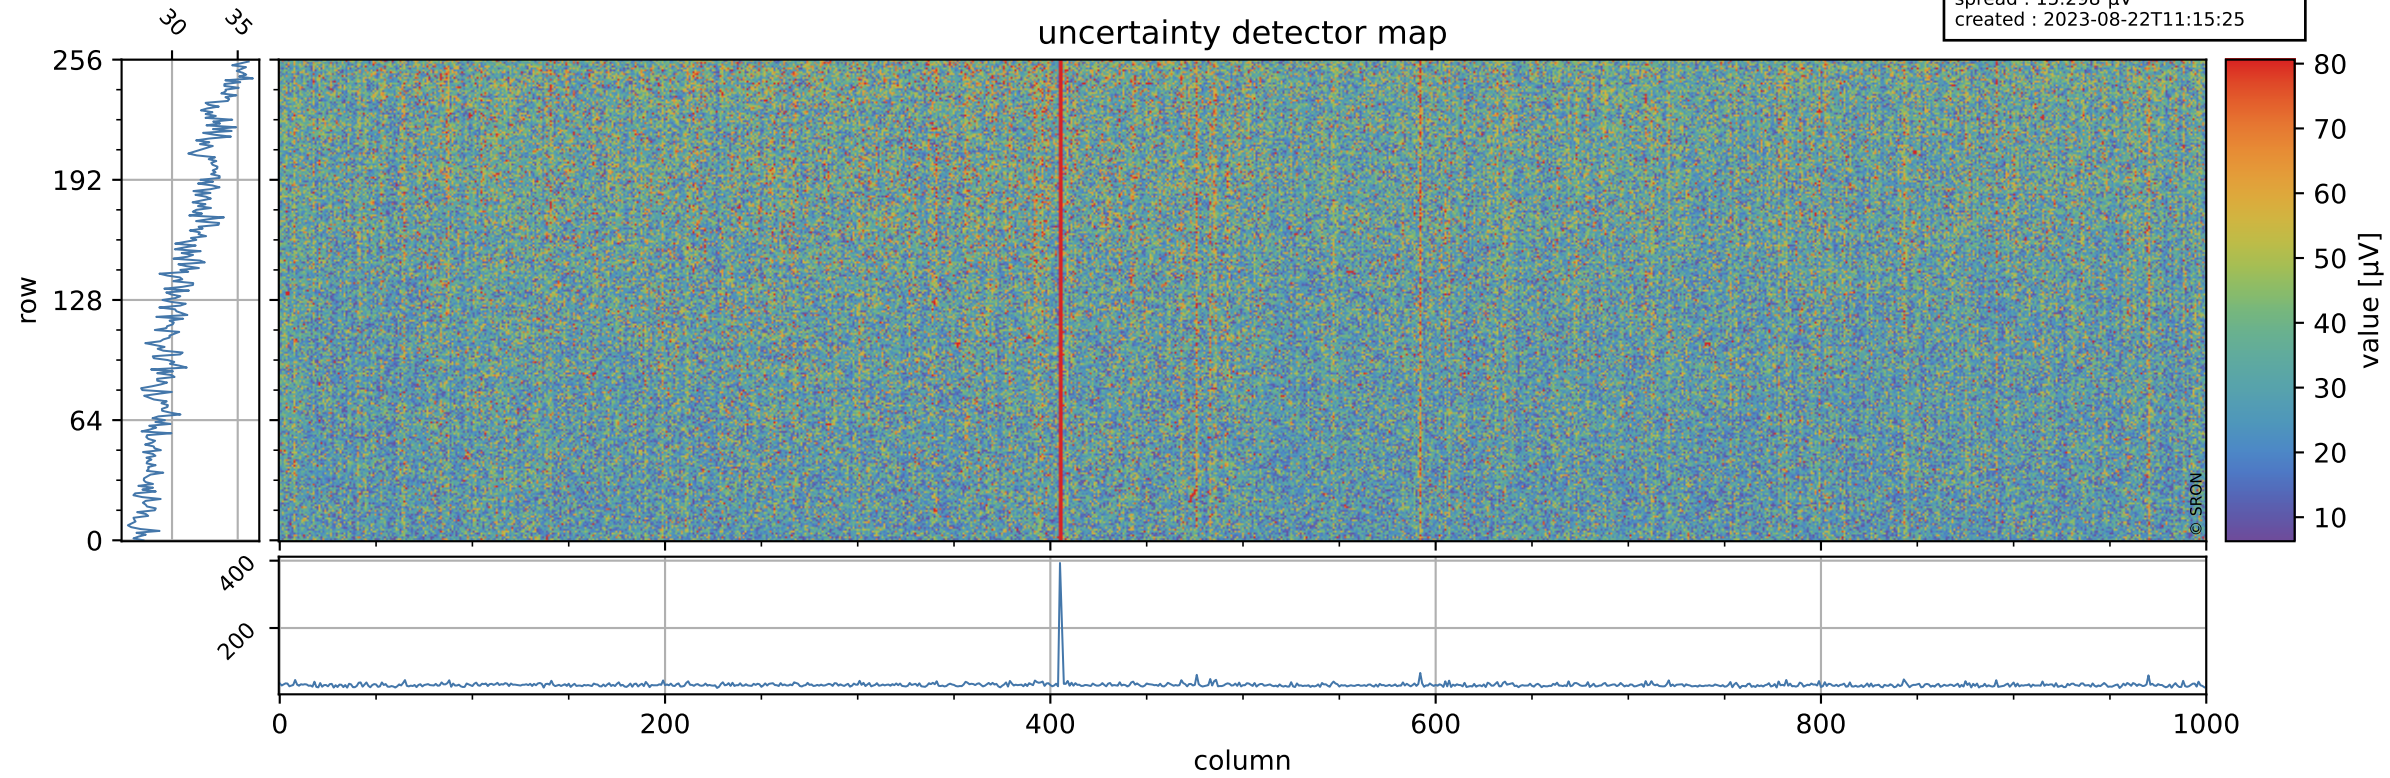

Tropomi SWIR offset (beta nominal)

orbits : 20 in [24202, 24247]
coverage : 2022-06-15 / 2022-06-18
median : 0.52594 V
spread : 0.035915 V
created : 2023-08-22T11:15:25

value detector map

Tropomi SWIR offset (beta nominal)

orbits : 20 in [24202, 24247]
coverage : 2022-06-15 / 2022-06-18
median : 31.053 μV
spread : 15.298 μV
created : 2023-08-22T11:15:25

Tropomi SWIR offset (beta nominal)

orbits : 20 in [24202, 24247]
coverage : 2022-06-15 / 2022-06-18
median : -0.07563 mV
spread : 0.41852 mV
created : 2023-08-22T11:15:25

value compared with SWIR offset CKD

Tropomi SWIR offset (beta nominal) ground-tracks of Sentinel-5P

orbits : 20 in [24202, 24247]
coverage : 2022-06-15 / 2022-06-18
created : 2023-08-22T11:15:26

Tropomi SWIR offset (beta nominal)

orbits : [1867, 24247]
coverage : 2018-02-20 / 2022-06-18
created : 2023-08-22T11:15:26

trend of detector median & temperatures