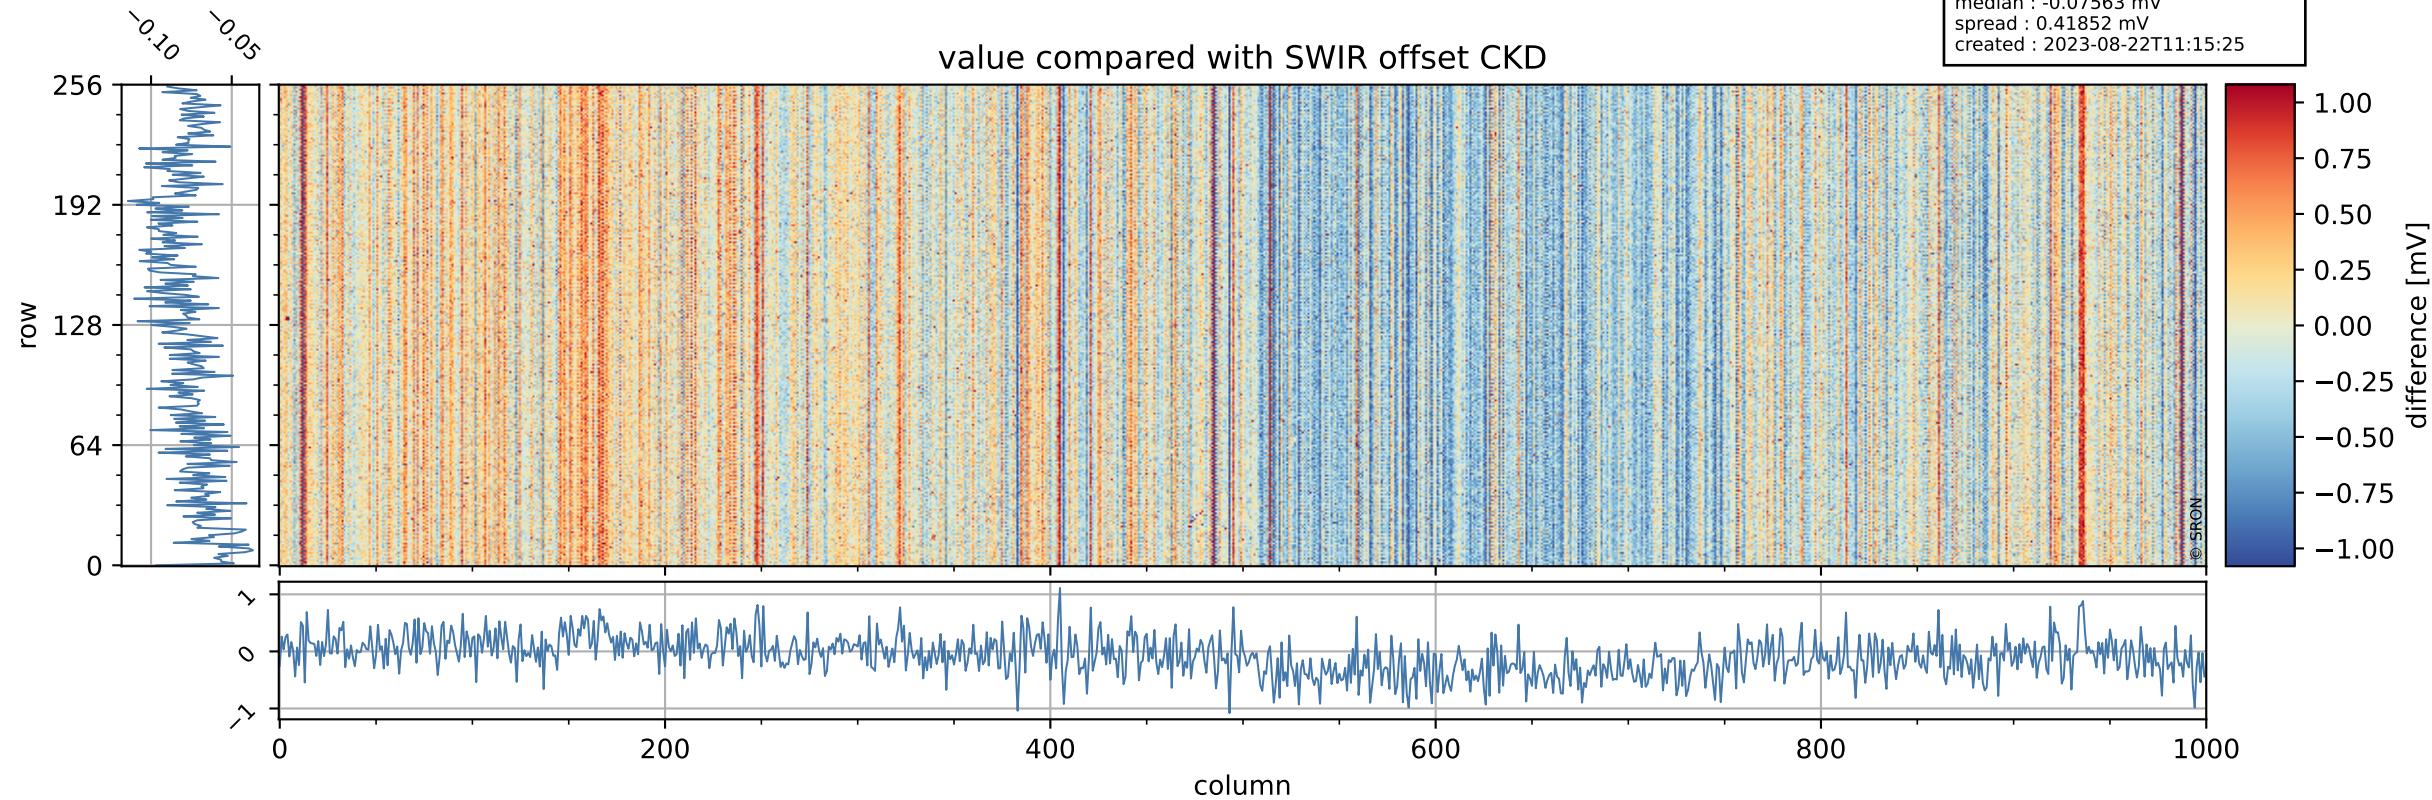

Tropomi SWIR offset (beta nominal)

orbits : 20 in [24202, 24247]
coverage : 2022-06-15 / 2022-06-18
median : 0.52594 V
spread : 0.035915 V
created : 2023-08-22T11:15:25

value detector map

Tropomi SWIR offset (beta nominal)

orbits : 20 in [24202, 24247]
coverage : 2022-06-15 / 2022-06-18
median : 31.053 μV
spread : 15.298 μV
created : 2023-08-22T11:15:25

Tropomi SWIR offset (beta nominal)

orbits : 20 in [24202, 24247]
coverage : 2022-06-15 / 2022-06-18
median : -0.07563 mV
spread : 0.41852 mV
created : 2023-08-22T11:15:25

value compared with SWIR offset CKD

Tropomi SWIR offset (beta nominal) ground-tracks of Sentinel-5P

orbits : 20 in [24202, 24247]
coverage : 2022-06-15 / 2022-06-18
created : 2023-08-22T11:15:26

Tropomi SWIR offset (beta nominal)

orbits : [1867, 24247]
coverage : 2018-02-20 / 2022-06-18
created : 2023-08-22T11:15:26

trend of detector median & temperatures