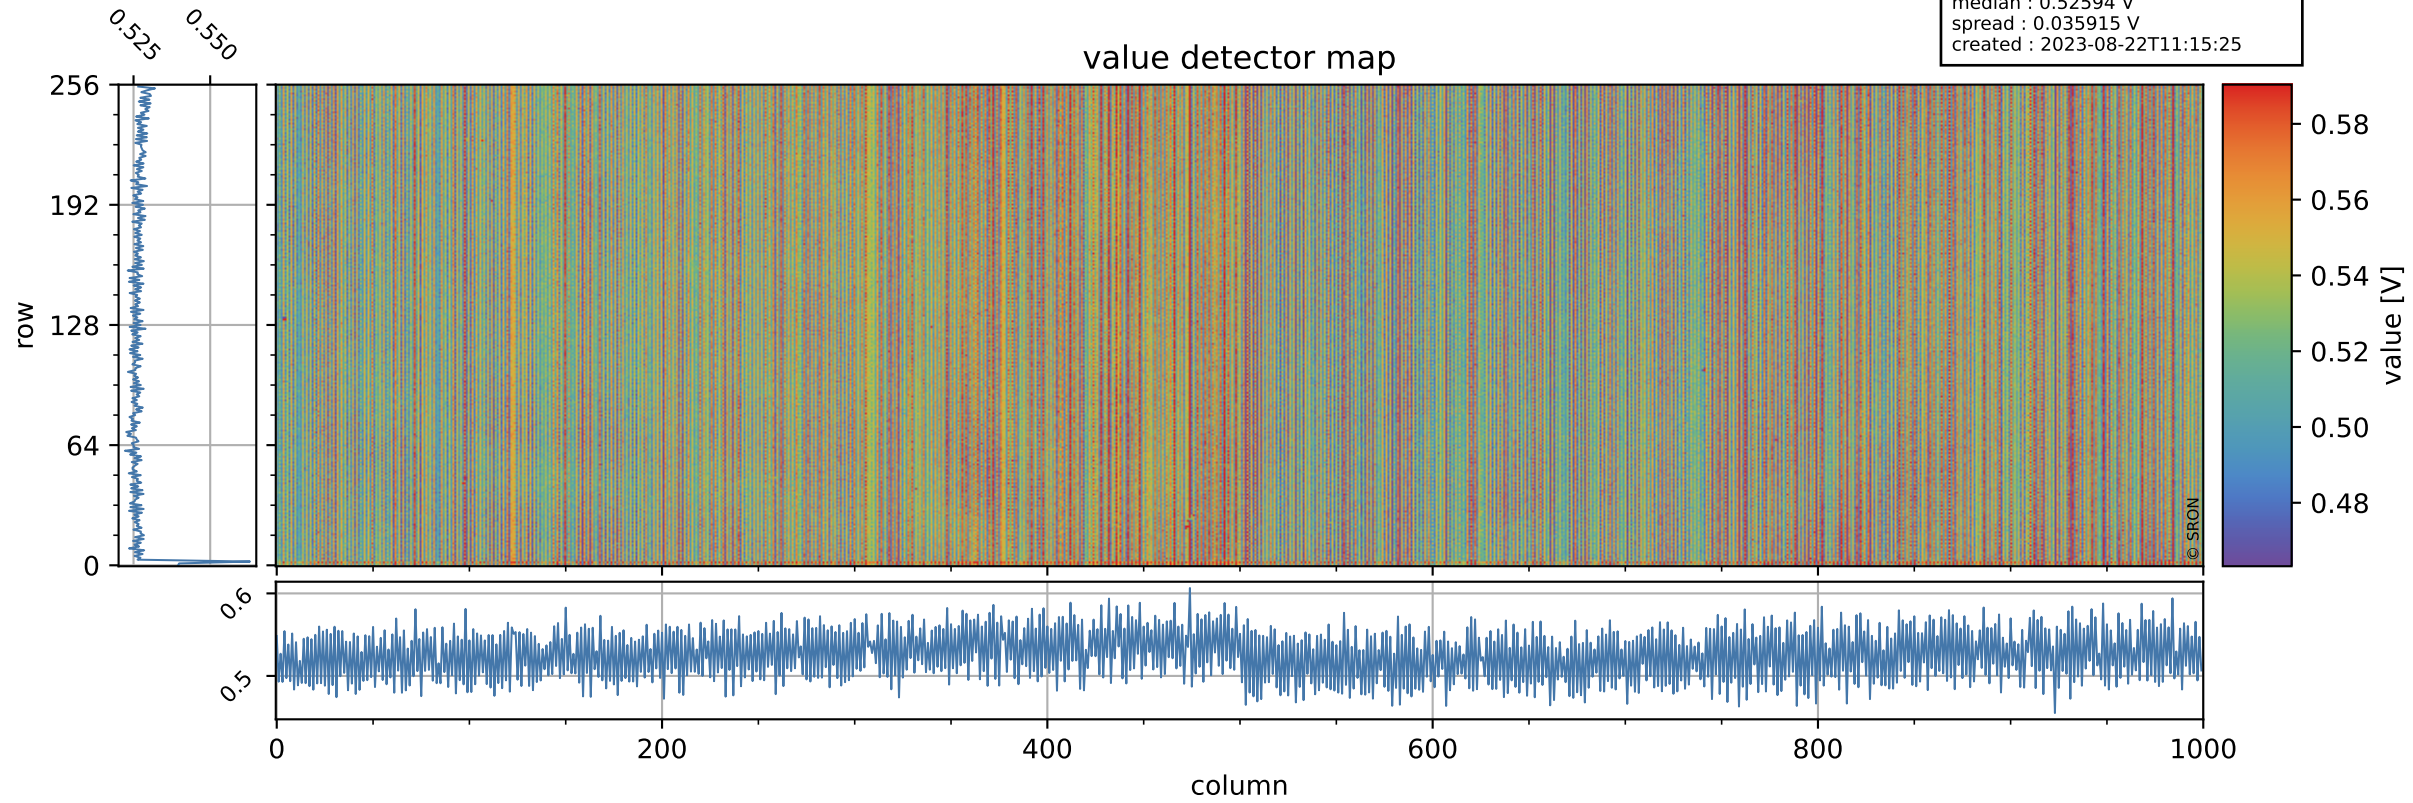

Tropomi SWIR offset (beta nominal)

orbits : 20 in [24202, 24247]
coverage : 2022-06-15 / 2022-06-18
median : 0.52594 V
spread : 0.035915 V
created : 2023-08-22T11:15:25

value detector map

Tropomi SWIR offset (beta nominal)

orbits : 20 in [24202, 24247]
coverage : 2022-06-15 / 2022-06-18
median : 31.053 μV
spread : 15.298 μV
created : 2023-08-22T11:15:25

Tropomi SWIR offset (beta nominal)

orbits : 20 in [24202, 24247]
coverage : 2022-06-15 / 2022-06-18
median : -0.07563 mV
spread : 0.41852 mV
created : 2023-08-22T11:15:25

value compared with SWIR offset CKD

Tropomi SWIR offset (beta nominal) ground-tracks of Sentinel-5P

orbits : 20 in [24202, 24247]
coverage : 2022-06-15 / 2022-06-18
created : 2023-08-22T11:15:26

Tropomi SWIR offset (beta nominal)

orbits : [1867, 24247]
coverage : 2018-02-20 / 2022-06-18
created : 2023-08-22T11:15:26

trend of detector median & temperatures