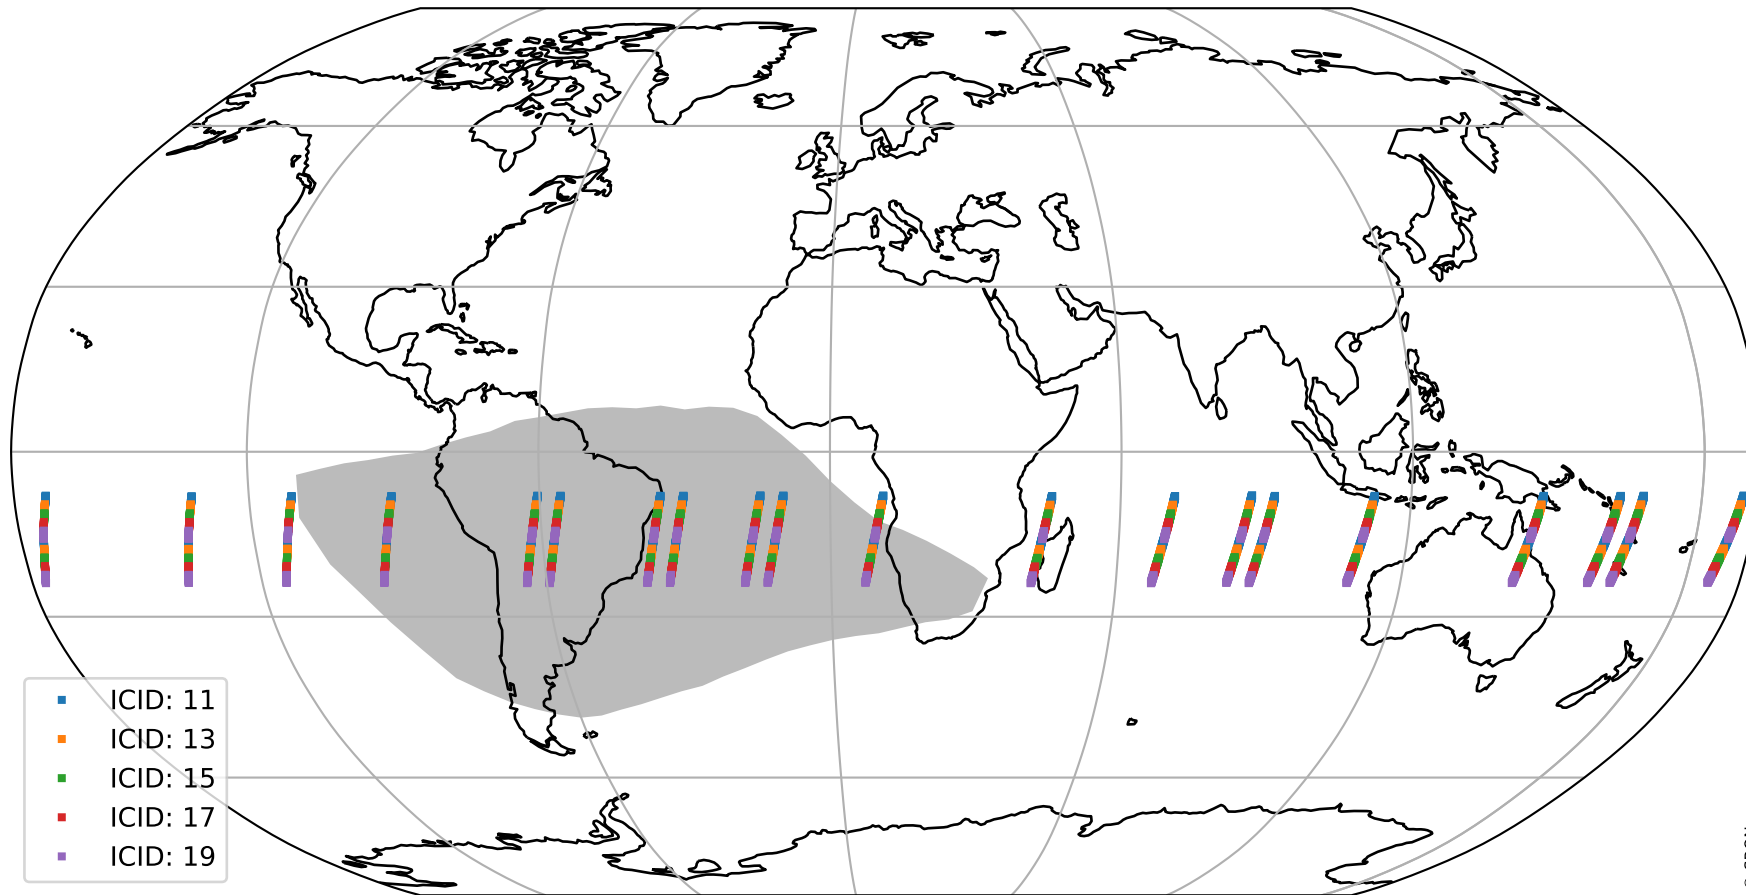

Tropomi SWIR offset (beta nominal)

orbits : 20 in [24202, 24247]
coverage : 2022-06-15 / 2022-06-18
median : 0.52594 V
spread : 0.035915 V
created : 2023-08-22T11:15:25

value detector map

Tropomi SWIR offset (beta nominal)

orbits : 20 in [24202, 24247]
coverage : 2022-06-15 / 2022-06-18
median : 31.053 μV
spread : 15.298 μV
created : 2023-08-22T11:15:25

Tropomi SWIR offset (beta nominal)

orbits : 20 in [24202, 24247]
coverage : 2022-06-15 / 2022-06-18
median : -0.07563 mV
spread : 0.41852 mV
created : 2023-08-22T11:15:25

value compared with SWIR offset CKD

Tropomi SWIR offset (beta nominal) ground-tracks of Sentinel-5P

orbits : 20 in [24202, 24247]
coverage : 2022-06-15 / 2022-06-18
created : 2023-08-22T11:15:26

Tropomi SWIR offset (beta nominal)

orbits : [1867, 24247]
coverage : 2018-02-20 / 2022-06-18
created : 2023-08-22T11:15:26

trend of detector median & temperatures