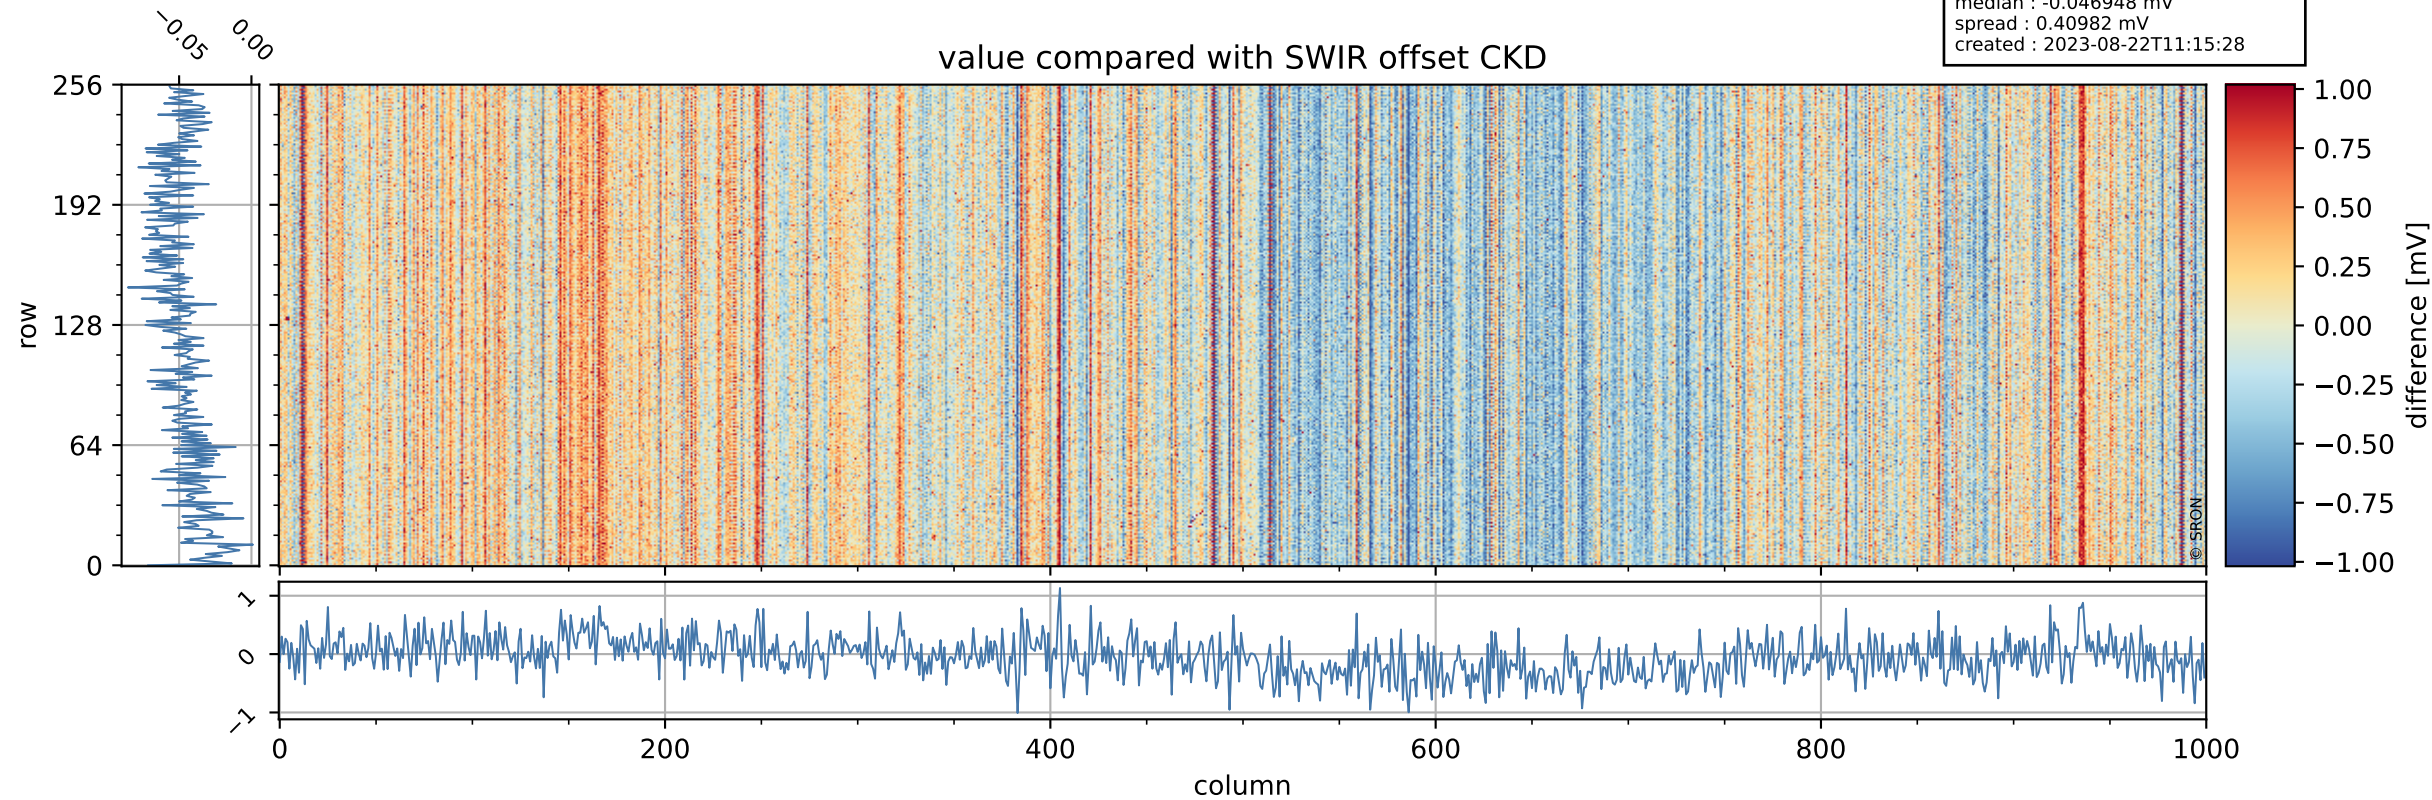

Tropomi SWIR offset (beta nominal)

orbits : 18 in [24247, 24292]
coverage : 2022-06-18 / 2022-06-21
median : 0.52597 V
spread : 0.035906 V
created : 2023-08-22T11:15:27

value detector map

Tropomi SWIR offset (beta nominal)

orbits : 18 in [24247, 24292]
coverage : 2022-06-18 / 2022-06-21
median : 32.91 μV
spread : 16.069 μV
created : 2023-08-22T11:15:27

Tropomi SWIR offset (beta nominal)

orbits : 18 in [24247, 24292]
coverage : 2022-06-18 / 2022-06-21
median : -0.046948 mV
spread : 0.40982 mV
created : 2023-08-22T11:15:28

value compared with SWIR offset CKD

Tropomi SWIR offset (beta nominal) ground-tracks of Sentinel-5P

orbits : 18 in [24247, 24292]
coverage : 2022-06-18 / 2022-06-21
created : 2023-08-22T11:15:28

Tropomi SWIR offset (beta nominal)

orbits : [1867, 24292]
coverage : 2018-02-20 / 2022-06-21
created : 2023-08-22T11:15:28

trend of detector median & temperatures