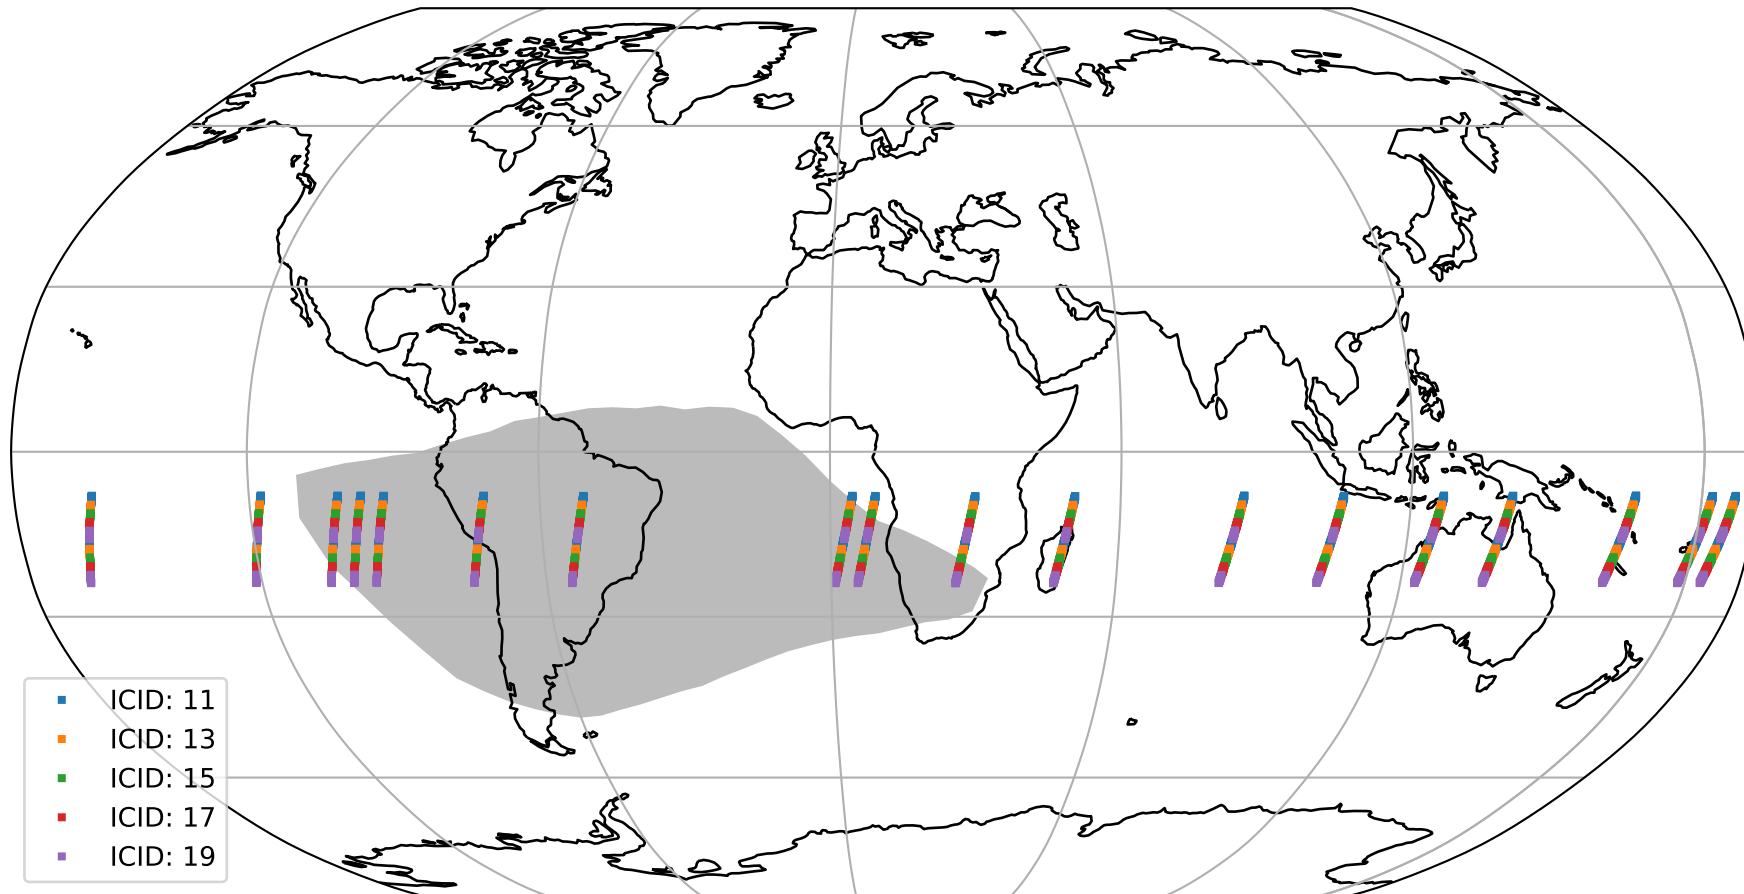

Tropomi SWIR offset (beta nominal)

orbits : 18 in [24247, 24292]
coverage : 2022-06-18 / 2022-06-21
median : 0.52597 V
spread : 0.035906 V
created : 2023-08-22T11:15:27

value detector map

Tropomi SWIR offset (beta nominal)

orbits : 18 in [24247, 24292]
coverage : 2022-06-18 / 2022-06-21
median : 32.91 μV
spread : 16.069 μV
created : 2023-08-22T11:15:27

Tropomi SWIR offset (beta nominal)

orbits : 18 in [24247, 24292]
coverage : 2022-06-18 / 2022-06-21
median : -0.046948 mV
spread : 0.40982 mV
created : 2023-08-22T11:15:28

value compared with SWIR offset CKD

Tropomi SWIR offset (beta nominal) ground-tracks of Sentinel-5P

orbits : 18 in [24247, 24292]
coverage : 2022-06-18 / 2022-06-21
created : 2023-08-22T11:15:28

Tropomi SWIR offset (beta nominal)

orbits : [1867, 24292]
coverage : 2018-02-20 / 2022-06-21
created : 2023-08-22T11:15:28

trend of detector median & temperatures