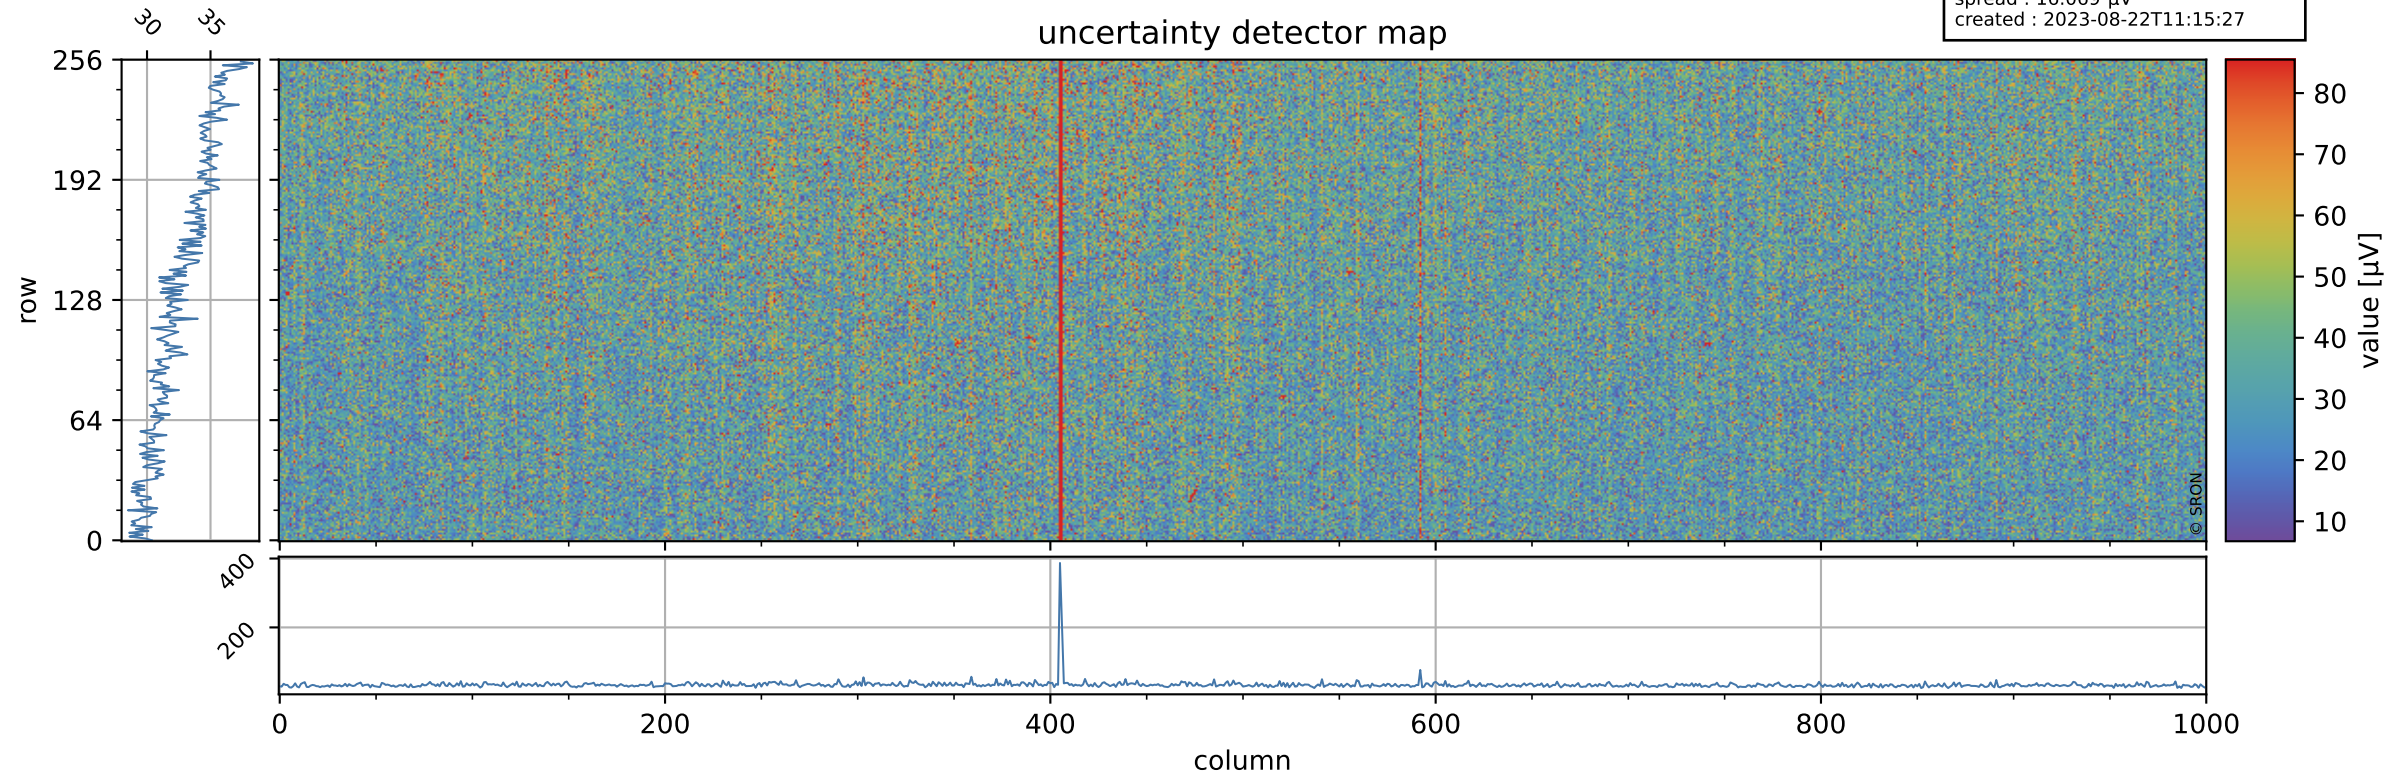

Tropomi SWIR offset (beta nominal)

orbits : 18 in [24247, 24292]
coverage : 2022-06-18 / 2022-06-21
median : 0.52597 V
spread : 0.035906 V
created : 2023-08-22T11:15:27

value detector map

Tropomi SWIR offset (beta nominal)

orbits : 18 in [24247, 24292]
coverage : 2022-06-18 / 2022-06-21
median : 32.91 μV
spread : 16.069 μV
created : 2023-08-22T11:15:27

Tropomi SWIR offset (beta nominal)

orbits : 18 in [24247, 24292]
coverage : 2022-06-18 / 2022-06-21
median : -0.046948 mV
spread : 0.40982 mV
created : 2023-08-22T11:15:28

value compared with SWIR offset CKD

Tropomi SWIR offset (beta nominal) ground-tracks of Sentinel-5P

orbits : 18 in [24247, 24292]
coverage : 2022-06-18 / 2022-06-21
created : 2023-08-22T11:15:28

Tropomi SWIR offset (beta nominal)

orbits : [1867, 24292]
coverage : 2018-02-20 / 2022-06-21
created : 2023-08-22T11:15:28

trend of detector median & temperatures