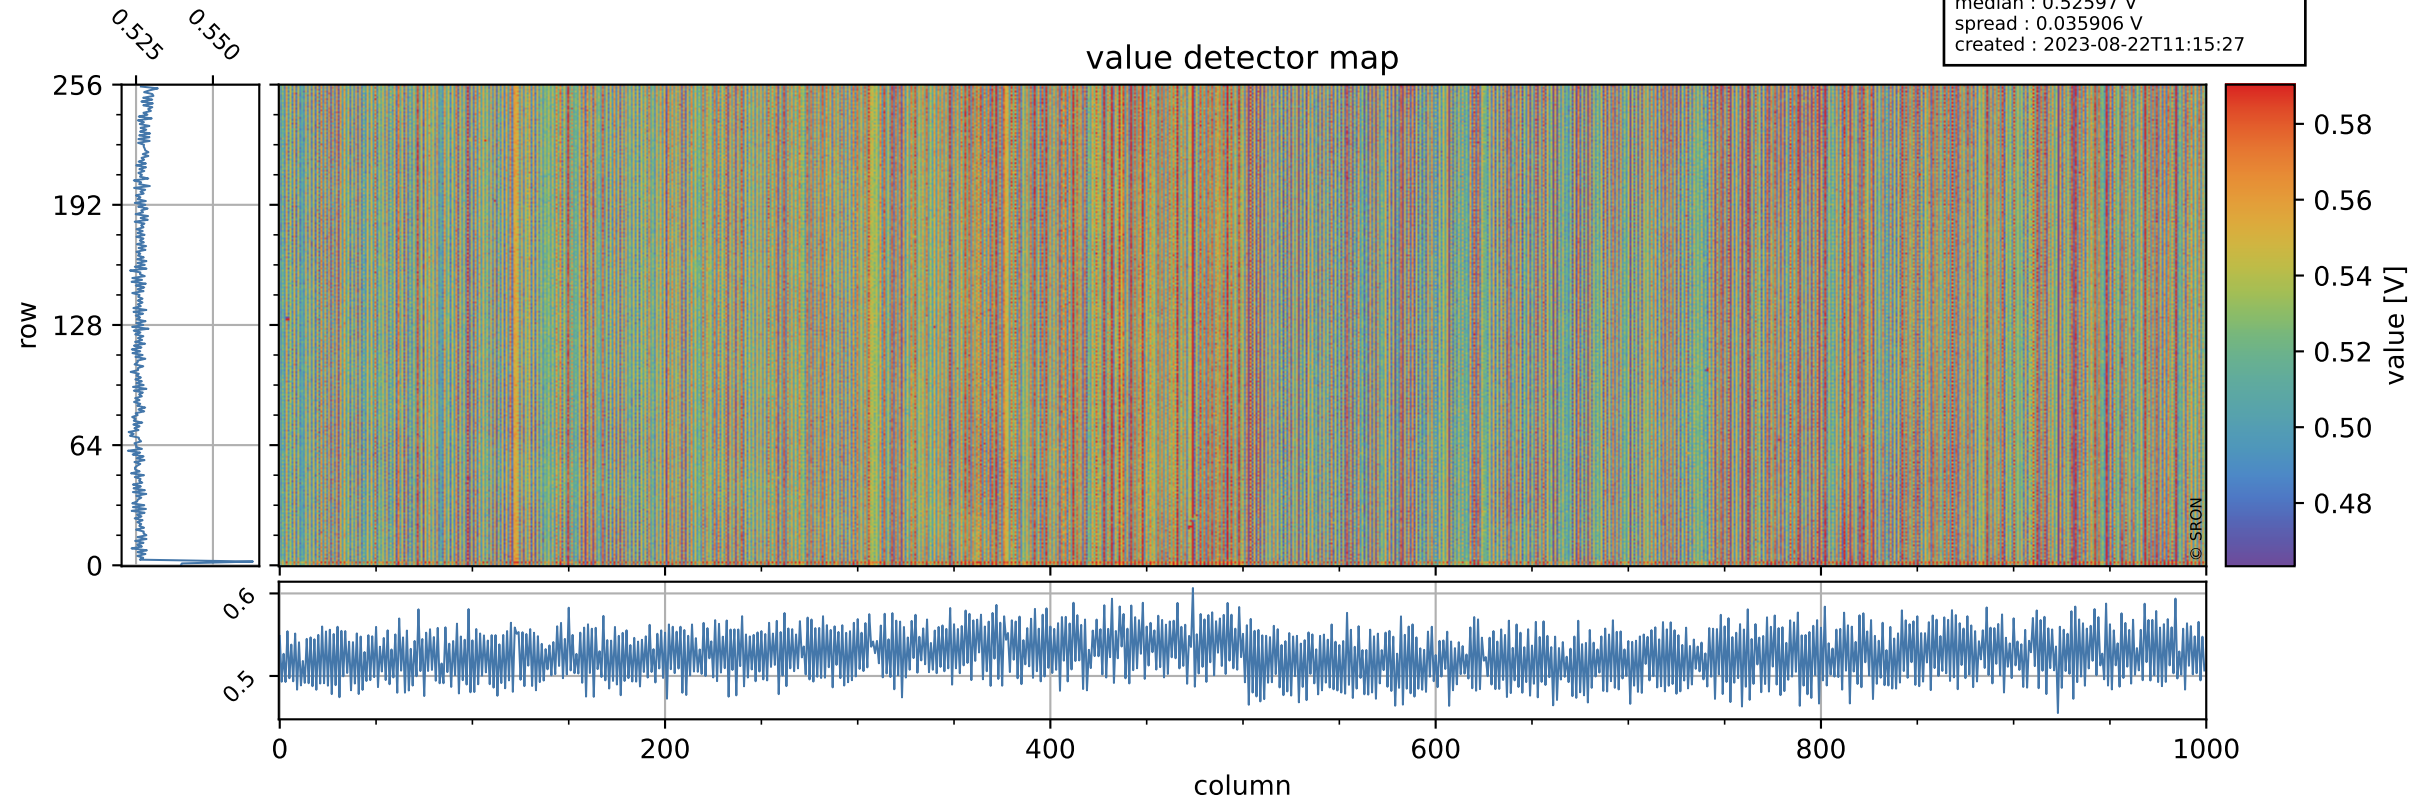

Tropomi SWIR offset (beta nominal)

orbits : 18 in [24247, 24292]
coverage : 2022-06-18 / 2022-06-21
median : 0.52597 V
spread : 0.035906 V
created : 2023-08-22T11:15:27

value detector map

Tropomi SWIR offset (beta nominal)

orbits : 18 in [24247, 24292]
coverage : 2022-06-18 / 2022-06-21
median : 32.91 μV
spread : 16.069 μV
created : 2023-08-22T11:15:27

Tropomi SWIR offset (beta nominal)

orbits : 18 in [24247, 24292]
coverage : 2022-06-18 / 2022-06-21
median : -0.046948 mV
spread : 0.40982 mV
created : 2023-08-22T11:15:28

value compared with SWIR offset CKD

Tropomi SWIR offset (beta nominal) ground-tracks of Sentinel-5P

orbits : 18 in [24247, 24292]
coverage : 2022-06-18 / 2022-06-21
created : 2023-08-22T11:15:28

Tropomi SWIR offset (beta nominal)

orbits : [1867, 24292]
coverage : 2018-02-20 / 2022-06-21
created : 2023-08-22T11:15:28

trend of detector median & temperatures