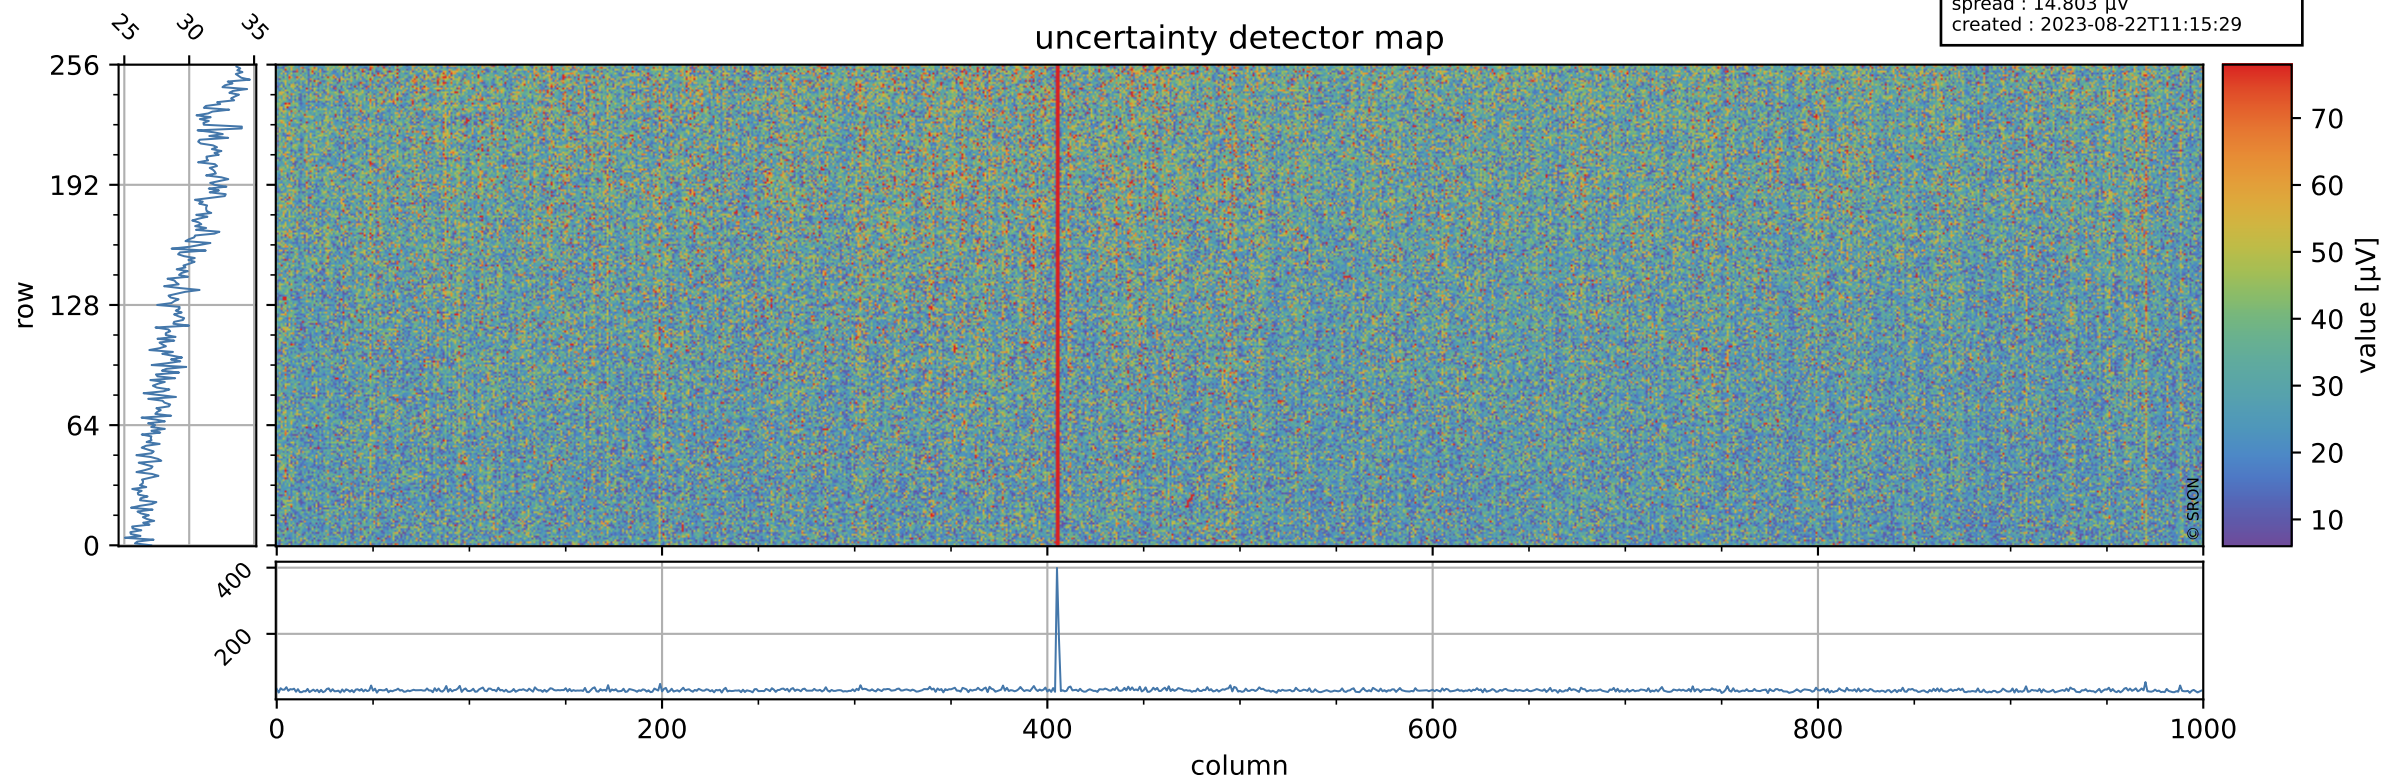

# Tropomi SWIR offset (beta nominal)

orbits : 20 in [24292, 24337]  
coverage : 2022-06-21 / 2022-06-24  
median : 0.52594 V  
spread : 0.035905 V  
created : 2023-08-22T11:15:29

## value detector map

# Tropomi SWIR offset (beta nominal)

orbits : 20 in [24292, 24337]  
coverage : 2022-06-21 / 2022-06-24  
median : 29.687  $\mu\text{V}$   
spread : 14.803  $\mu\text{V}$   
created : 2023-08-22T11:15:29

# Tropomi SWIR offset (beta nominal) ground-tracks of Sentinel-5P

orbits : 20 in [24292, 24337]  
coverage : 2022-06-21 / 2022-06-24  
created : 2023-08-22T11:15:30