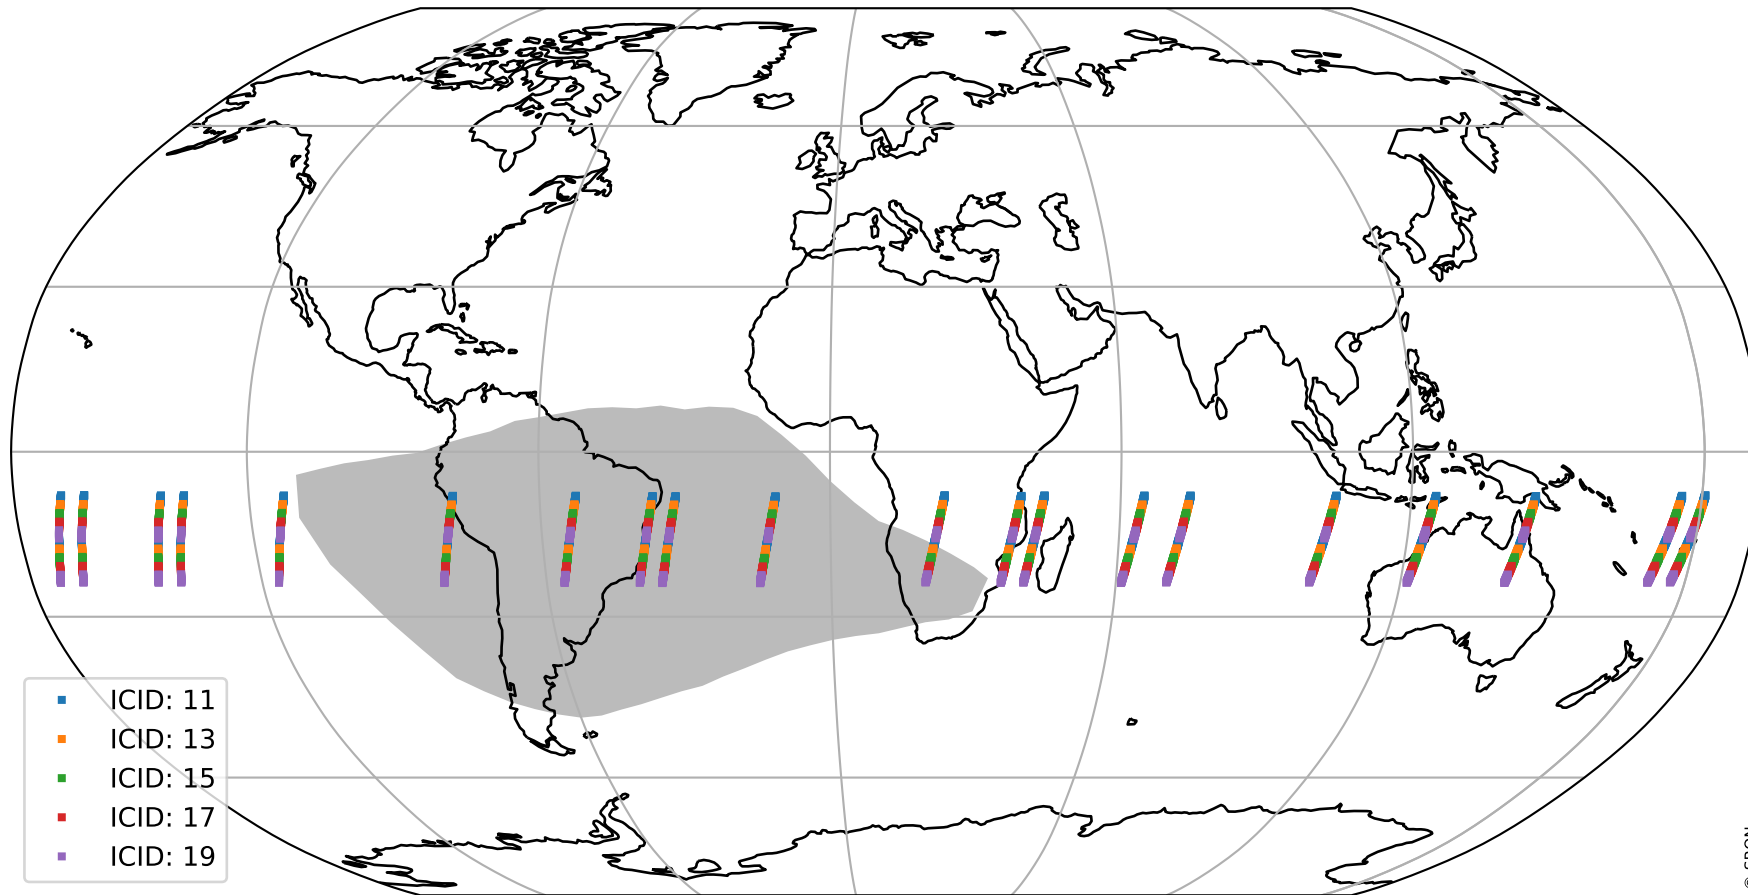

# Tropomi SWIR offset (beta nominal)

orbits : 20 in [24292, 24337]  
coverage : 2022-06-21 / 2022-06-24  
median : 29.687  $\mu\text{V}$   
spread : 14.803  $\mu\text{V}$   
created : 2023-08-22T11:15:29

# Tropomi SWIR offset (beta nominal)

orbits : 20 in [24292, 24337]  
coverage : 2022-06-21 / 2022-06-24  
median : -0.073761 mV  
spread : 0.41145 mV  
created : 2023-08-22T11:15:30

value compared with SWIR offset CKD

# Tropomi SWIR offset (beta nominal) ground-tracks of Sentinel-5P

orbits : 20 in [24292, 24337]  
coverage : 2022-06-21 / 2022-06-24  
created : 2023-08-22T11:15:30

# Tropomi SWIR offset (beta nominal)

orbits : [1867, 24337]  
coverage : 2018-02-20 / 2022-06-24  
created : 2023-08-22T11:15:30