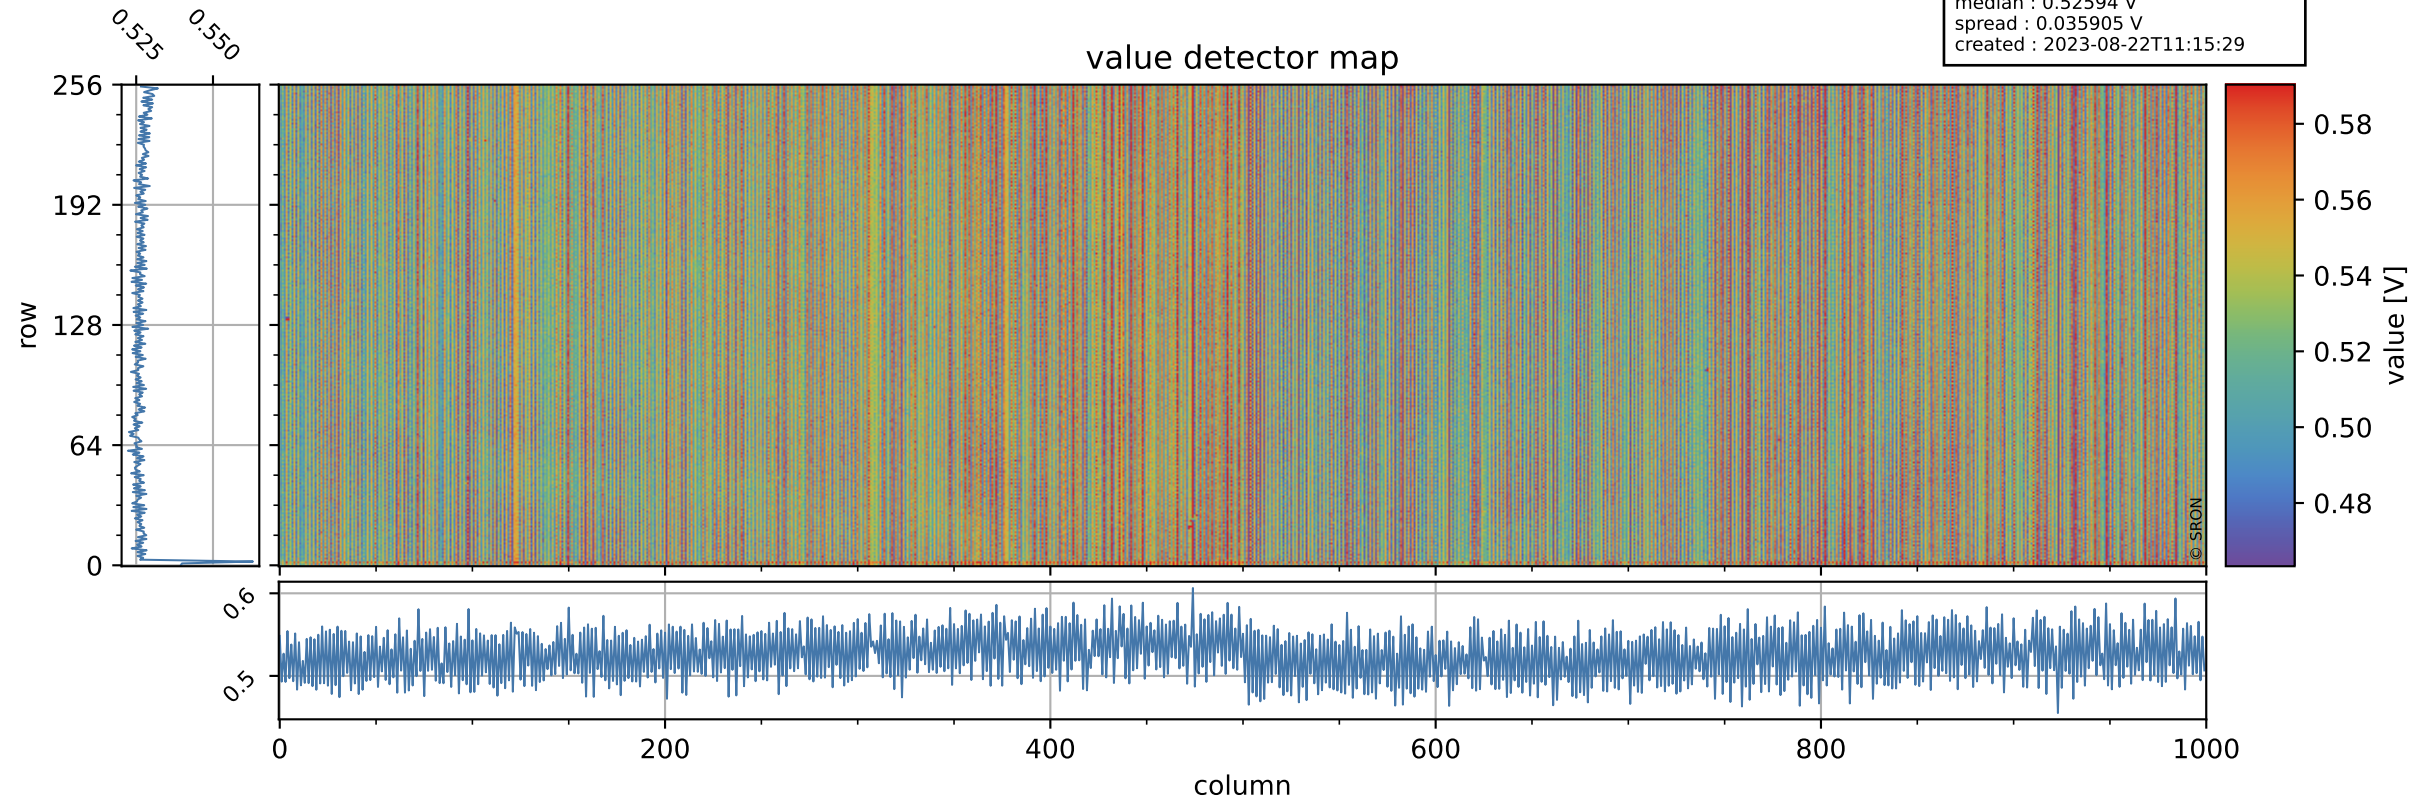

# Tropomi SWIR offset (beta nominal)

orbits : 20 in [24292, 24337]  
coverage : 2022-06-21 / 2022-06-24  
median : 0.52594 V  
spread : 0.035905 V  
created : 2023-08-22T11:15:29

## value detector map

# Tropomi SWIR offset (beta nominal)

orbits : 20 in [24292, 24337]  
coverage : 2022-06-21 / 2022-06-24  
median : 29.687  $\mu\text{V}$   
spread : 14.803  $\mu\text{V}$   
created : 2023-08-22T11:15:29

# Tropomi SWIR offset (beta nominal) ground-tracks of Sentinel-5P

orbits : 20 in [24292, 24337]  
coverage : 2022-06-21 / 2022-06-24  
created : 2023-08-22T11:15:30