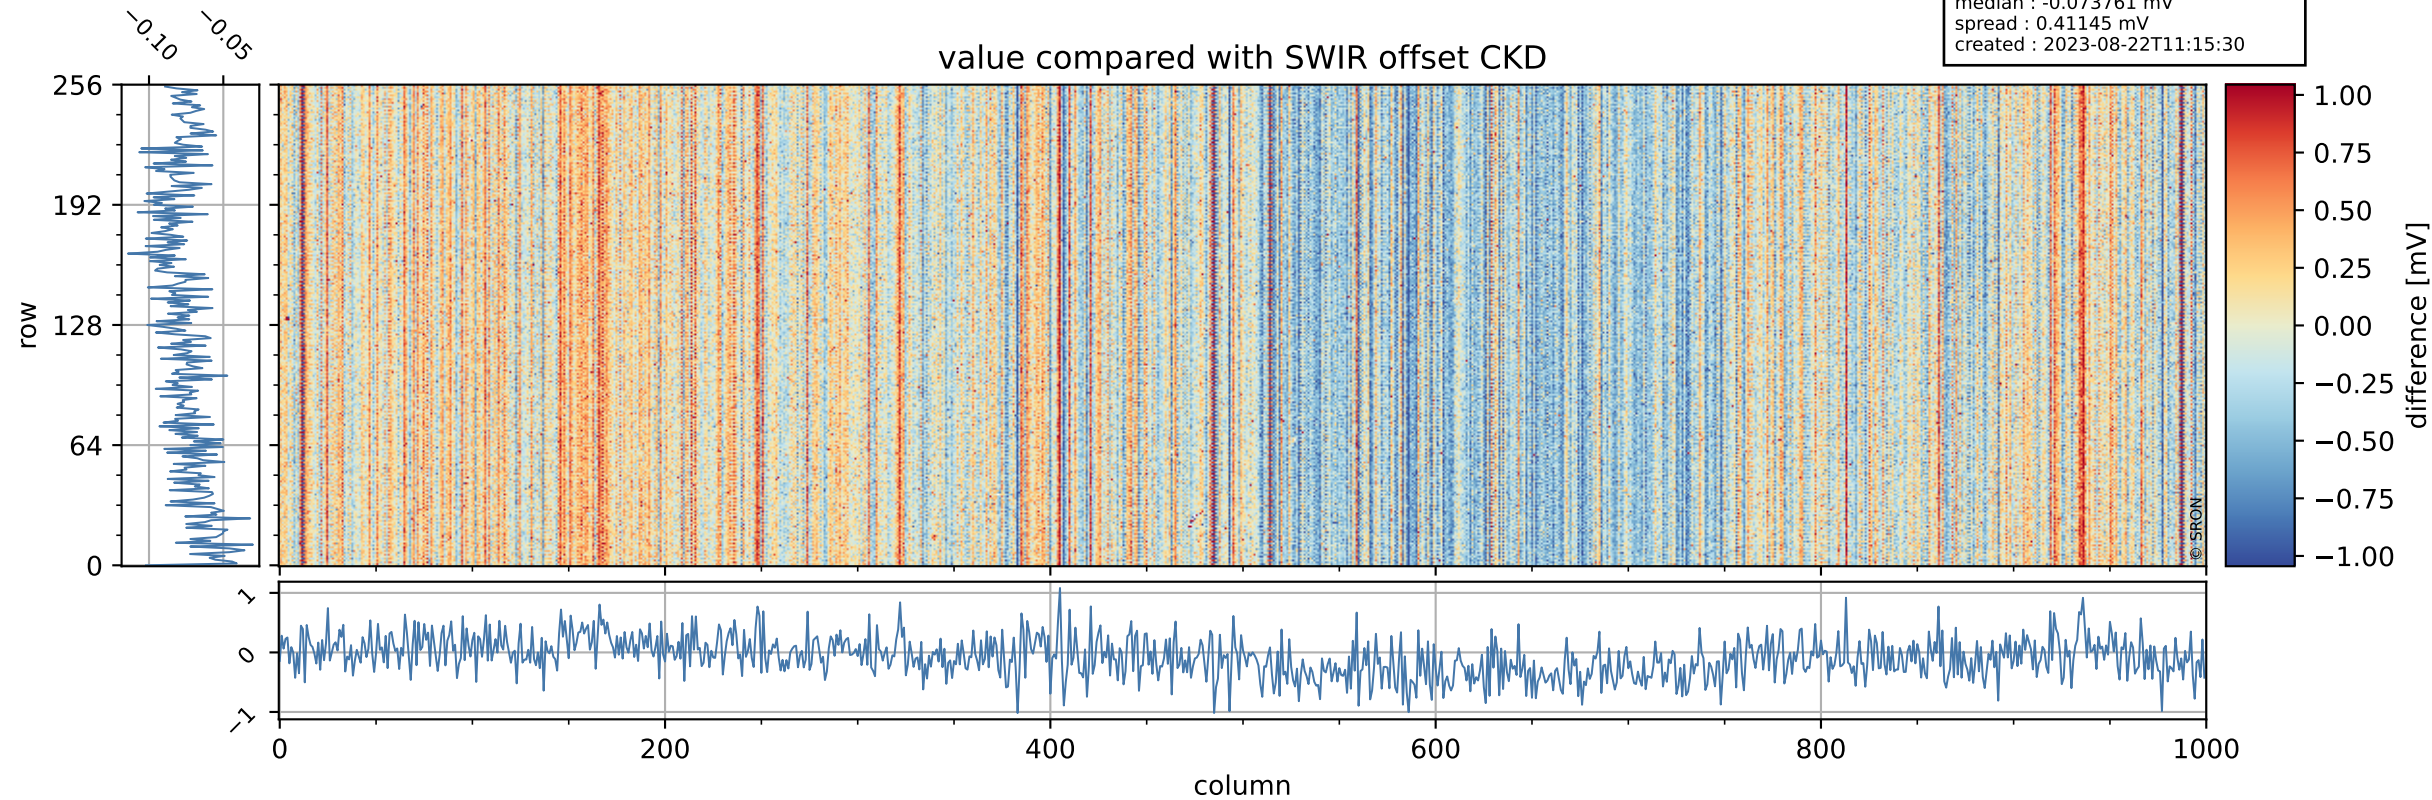

## value detector map

# Tropomi SWIR offset (beta nominal)

orbits : 20 in [24292, 24337]  
coverage : 2022-06-21 / 2022-06-24  
median : 29.687  $\mu\text{V}$   
spread : 14.803  $\mu\text{V}$   
created : 2023-08-22T11:15:29

# Tropomi SWIR offset (beta nominal)

orbits : 20 in [24292, 24337]  
coverage : 2022-06-21 / 2022-06-24  
median : -0.073761 mV  
spread : 0.41145 mV  
created : 2023-08-22T11:15:30

value compared with SWIR offset CKD

# Tropomi SWIR offset (beta nominal) ground-tracks of Sentinel-5P

orbits : 20 in [24292, 24337]  
coverage : 2022-06-21 / 2022-06-24  
created : 2023-08-22T11:15:30