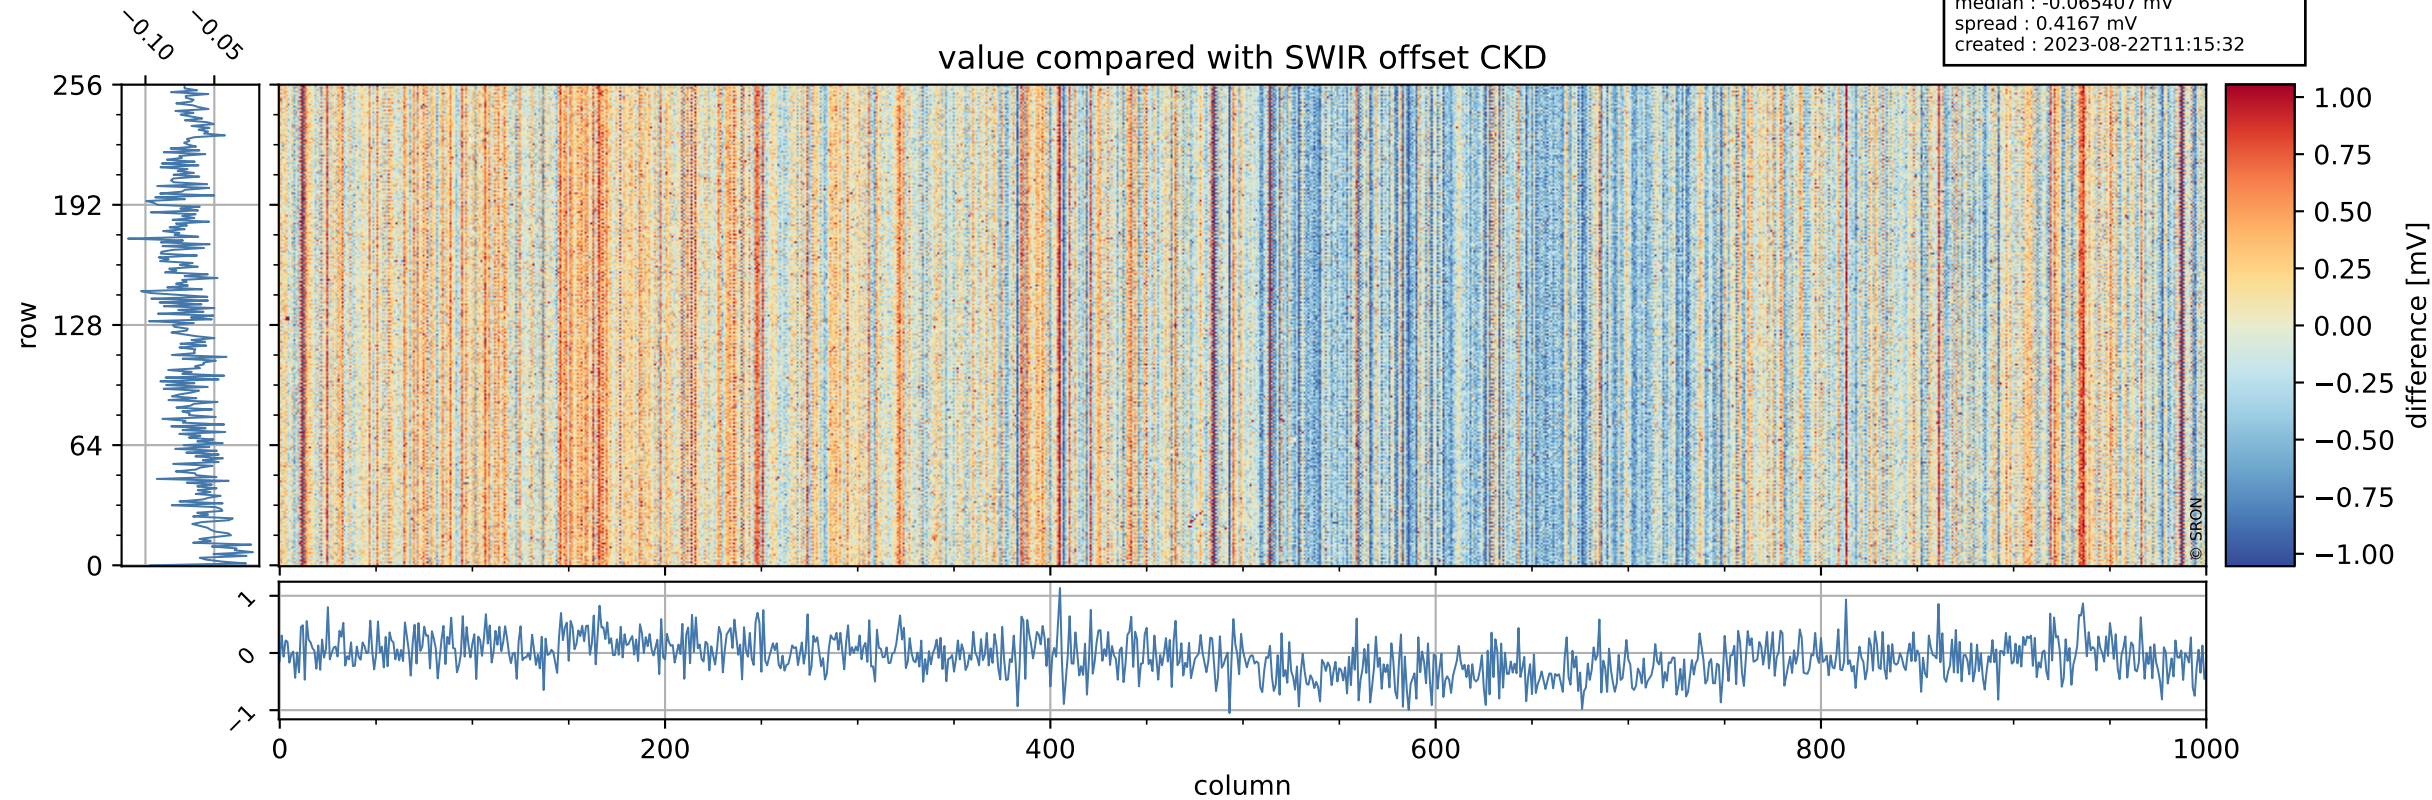

Tropomi SWIR offset (beta nominal)

orbits : 19 in [24337, 24382]
coverage : 2022-06-24 / 2022-06-28
median : 0.52595 V
spread : 0.03591 V
created : 2023-08-22T11:15:32

value detector map

Tropomi SWIR offset (beta nominal)

orbits : 19 in [24337, 24382]
coverage : 2022-06-24 / 2022-06-28
median : 30.89 μV
spread : 15.481 μV
created : 2023-08-22T11:15:32

Tropomi SWIR offset (beta nominal)

orbits : 19 in [24337, 24382]
coverage : 2022-06-24 / 2022-06-28
median : -0.065407 mV
spread : 0.4167 mV
created : 2023-08-22T11:15:32

value compared with SWIR offset CKD

Tropomi SWIR offset (beta nominal) ground-tracks of Sentinel-5P

orbits : 19 in [24337, 24382]
coverage : 2022-06-24 / 2022-06-28
created : 2023-08-22T11:15:32

Tropomi SWIR offset (beta nominal)

orbits : [1867, 24382]
coverage : 2018-02-20 / 2022-06-28
created : 2023-08-22T11:15:33

trend of detector median & temperatures