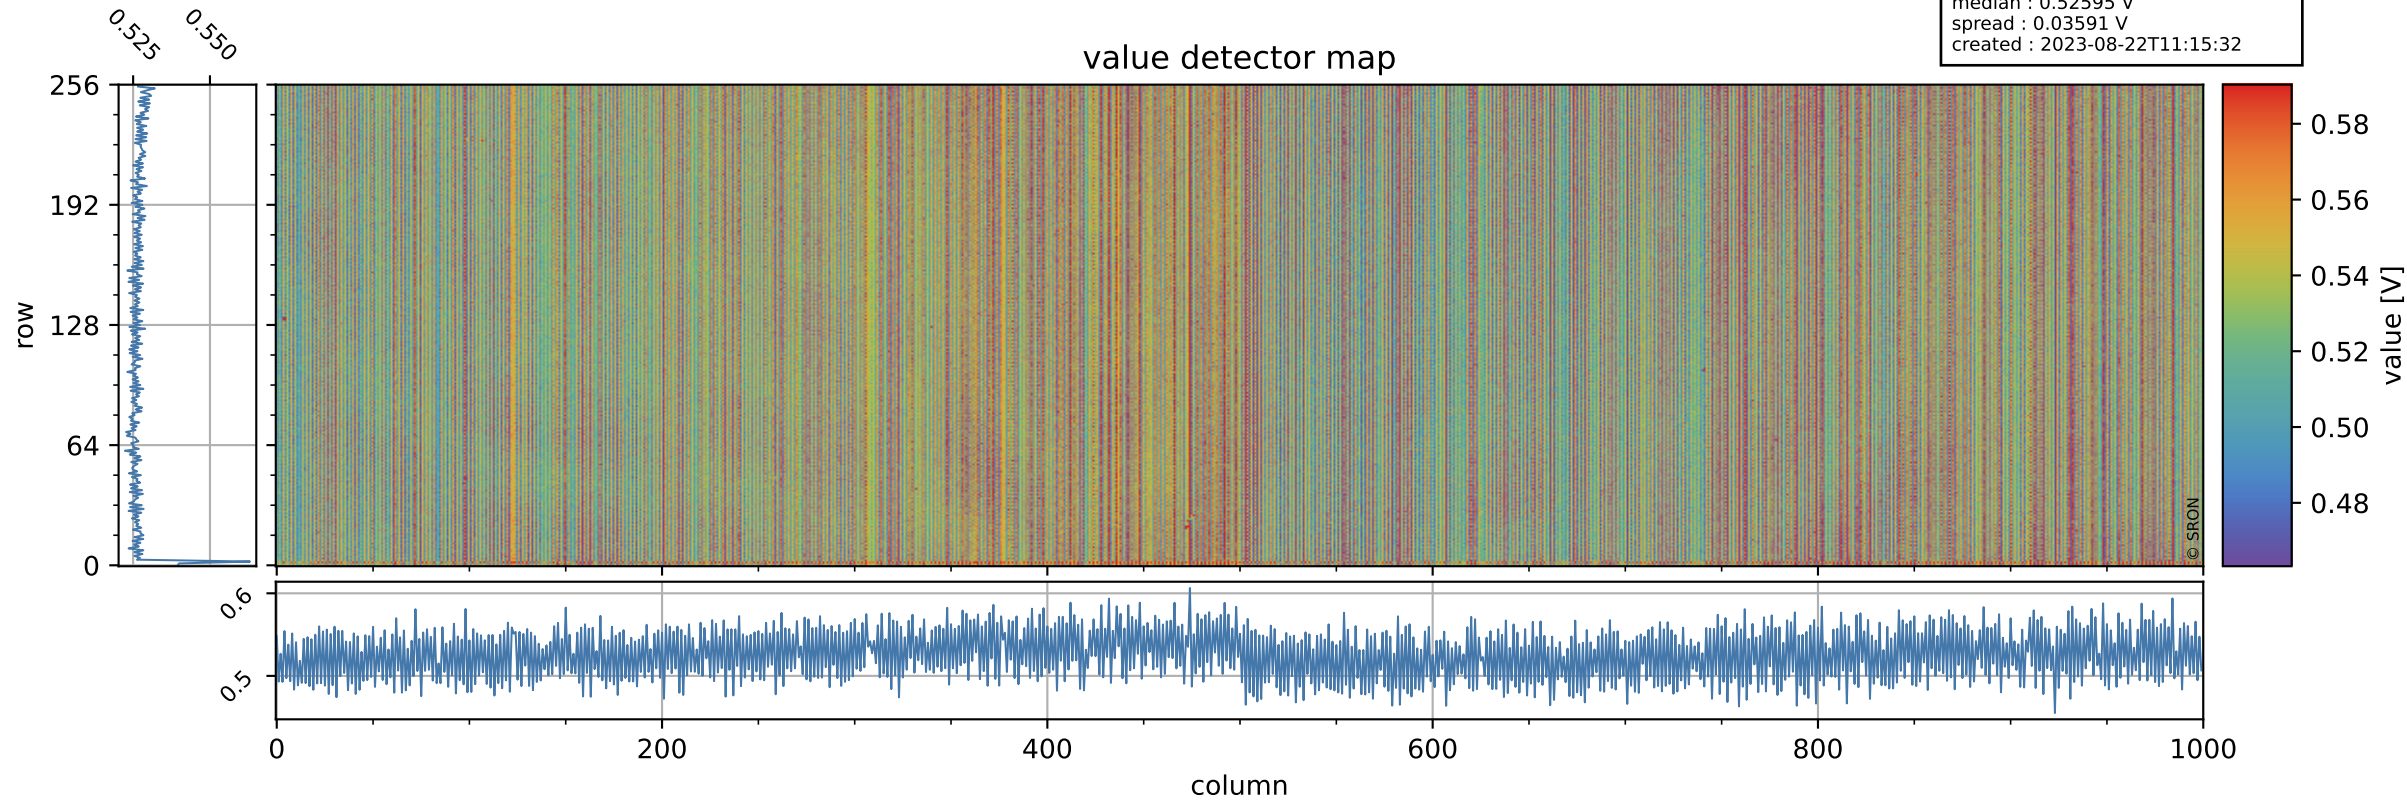

Tropomi SWIR offset (beta nominal)

orbits : 19 in [24337, 24382]
coverage : 2022-06-24 / 2022-06-28
median : 0.52595 V
spread : 0.03591 V
created : 2023-08-22T11:15:32

value detector map

Tropomi SWIR offset (beta nominal)

orbits : 19 in [24337, 24382]
coverage : 2022-06-24 / 2022-06-28
median : 30.89 μV
spread : 15.481 μV
created : 2023-08-22T11:15:32

Tropomi SWIR offset (beta nominal)

orbits : 19 in [24337, 24382]
coverage : 2022-06-24 / 2022-06-28
median : -0.065407 mV
spread : 0.4167 mV
created : 2023-08-22T11:15:32

value compared with SWIR offset CKD

Tropomi SWIR offset (beta nominal) ground-tracks of Sentinel-5P

orbits : 19 in [24337, 24382]
coverage : 2022-06-24 / 2022-06-28
created : 2023-08-22T11:15:32

Tropomi SWIR offset (beta nominal)

orbits : [1867, 24382]
coverage : 2018-02-20 / 2022-06-28
created : 2023-08-22T11:15:33

trend of detector median & temperatures