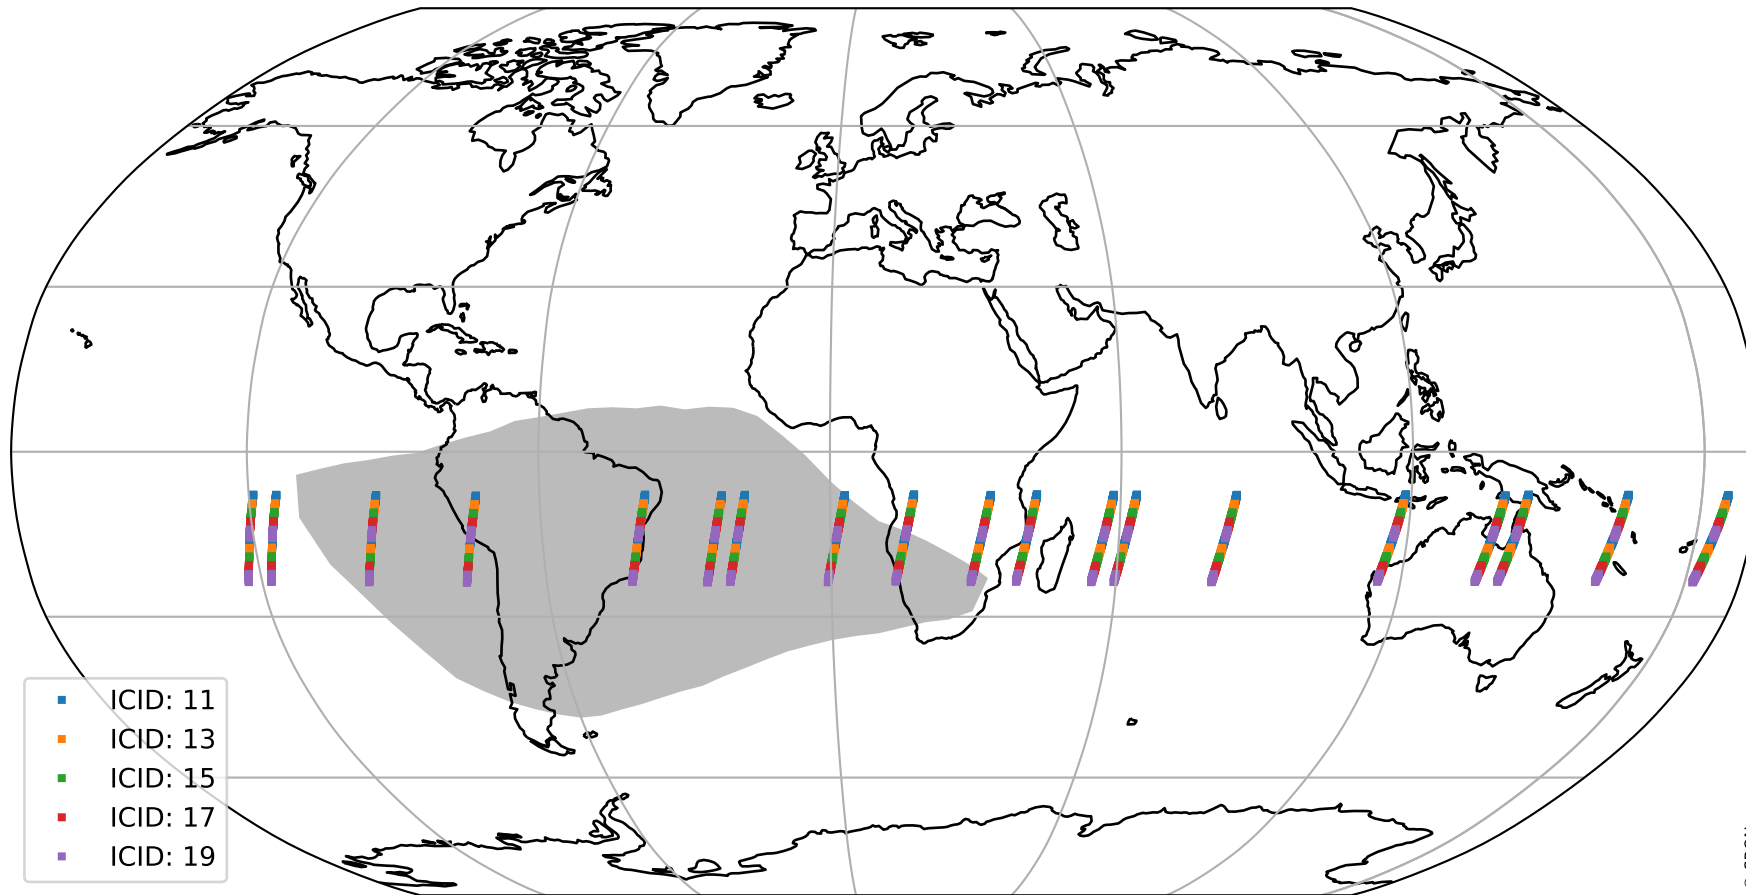

Tropomi SWIR offset (beta nominal)

orbits : 19 in [24337, 24382]
coverage : 2022-06-24 / 2022-06-28
median : 0.52595 V
spread : 0.03591 V
created : 2023-08-22T11:15:32

value detector map

Tropomi SWIR offset (beta nominal)

orbits : 19 in [24337, 24382]
coverage : 2022-06-24 / 2022-06-28
median : 30.89 μV
spread : 15.481 μV
created : 2023-08-22T11:15:32

Tropomi SWIR offset (beta nominal)

orbits : 19 in [24337, 24382]
coverage : 2022-06-24 / 2022-06-28
median : -0.065407 mV
spread : 0.4167 mV
created : 2023-08-22T11:15:32

value compared with SWIR offset CKD

Tropomi SWIR offset (beta nominal) ground-tracks of Sentinel-5P

orbits : 19 in [24337, 24382]
coverage : 2022-06-24 / 2022-06-28
created : 2023-08-22T11:15:32

Tropomi SWIR offset (beta nominal)

orbits : [1867, 24382]
coverage : 2018-02-20 / 2022-06-28
created : 2023-08-22T11:15:33

trend of detector median & temperatures