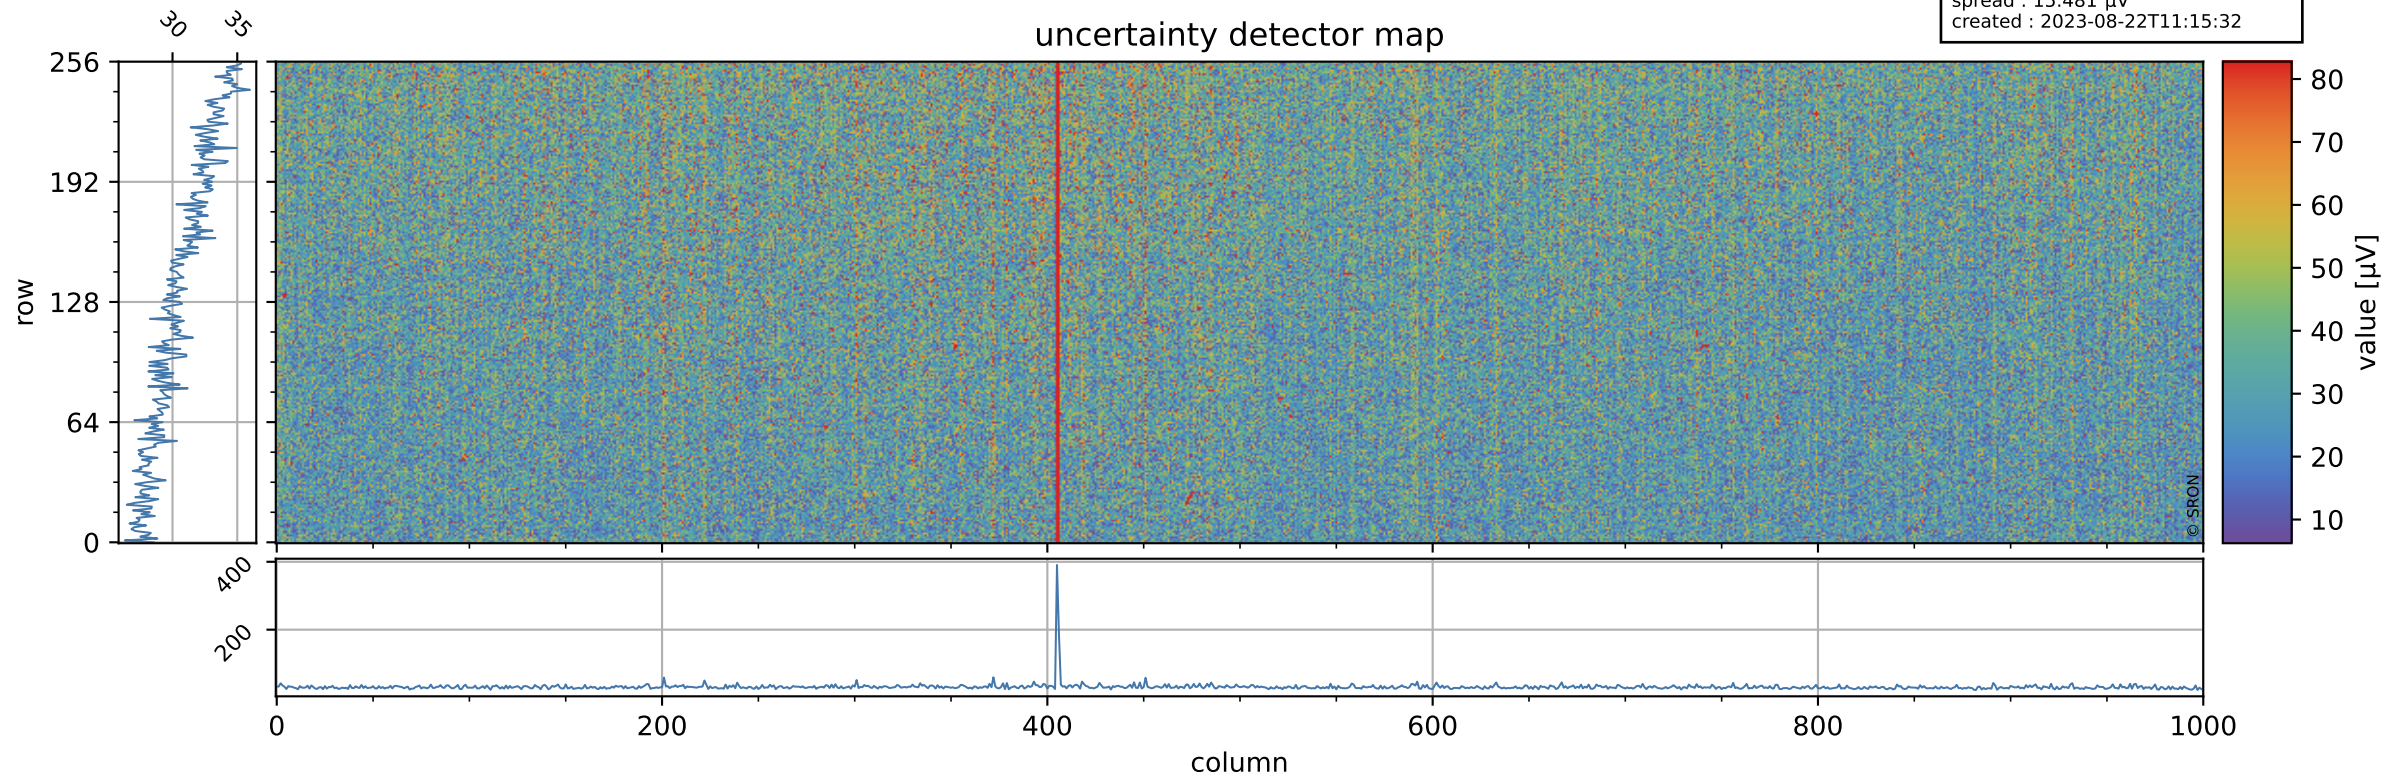

Tropomi SWIR offset (beta nominal)

orbits : 19 in [24337, 24382]
coverage : 2022-06-24 / 2022-06-28
median : 0.52595 V
spread : 0.03591 V
created : 2023-08-22T11:15:32

value detector map

Tropomi SWIR offset (beta nominal)

orbits : 19 in [24337, 24382]
coverage : 2022-06-24 / 2022-06-28
median : 30.89 μV
spread : 15.481 μV
created : 2023-08-22T11:15:32

Tropomi SWIR offset (beta nominal)

orbits : 19 in [24337, 24382]
coverage : 2022-06-24 / 2022-06-28
median : -0.065407 mV
spread : 0.4167 mV
created : 2023-08-22T11:15:32

value compared with SWIR offset CKD

Tropomi SWIR offset (beta nominal) ground-tracks of Sentinel-5P

orbits : 19 in [24337, 24382]
coverage : 2022-06-24 / 2022-06-28
created : 2023-08-22T11:15:32

Tropomi SWIR offset (beta nominal)

orbits : [1867, 24382]
coverage : 2018-02-20 / 2022-06-28
created : 2023-08-22T11:15:33

trend of detector median & temperatures