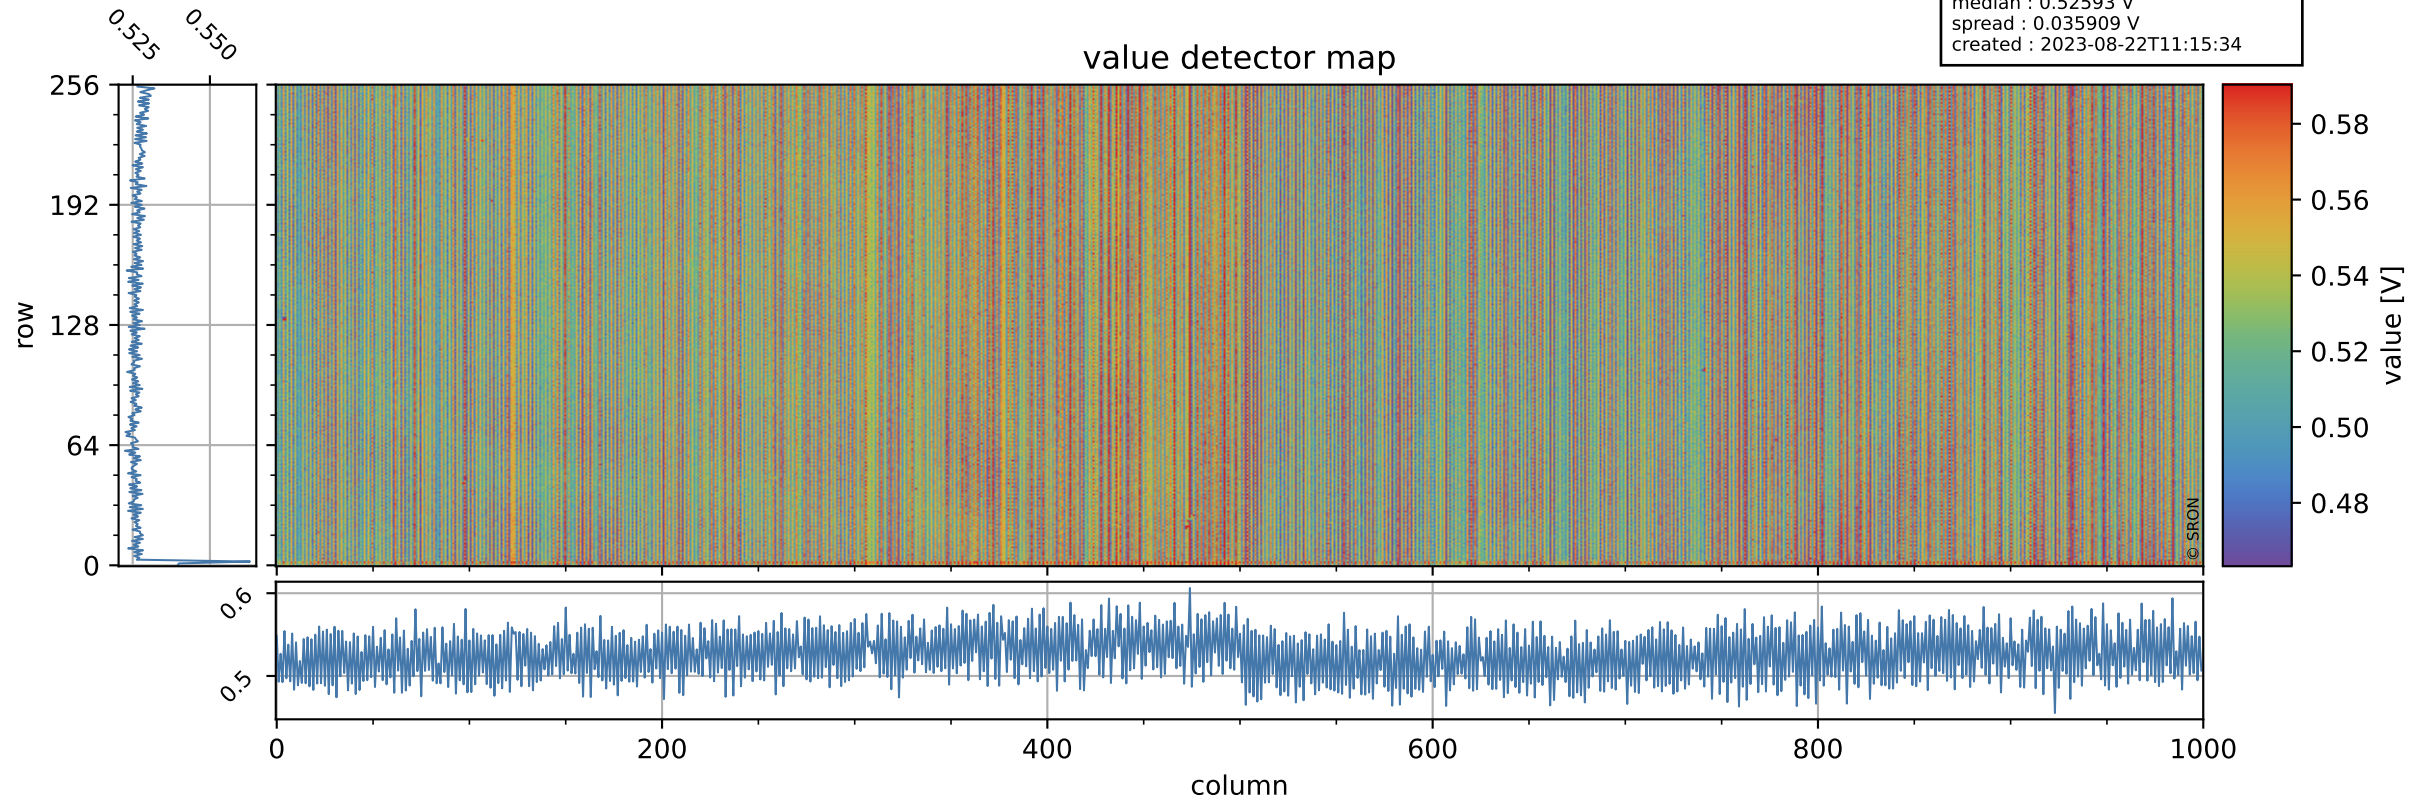

Tropomi SWIR offset (beta nominal)

orbits : 20 in [24382, 24427]
coverage : 2022-06-28 / 2022-07-01
median : 0.52593 V
spread : 0.035909 V
created : 2023-08-22T11:15:34

value detector map

Tropomi SWIR offset (beta nominal)

orbits : 20 in [24382, 24427]
coverage : 2022-06-28 / 2022-07-01
median : 31.417 μV
spread : 15.619 μV
created : 2023-08-22T11:15:34

Tropomi SWIR offset (beta nominal)

orbits : 20 in [24382, 24427]
coverage : 2022-06-28 / 2022-07-01
median : -0.082919 mV
spread : 0.40727 mV
created : 2023-08-22T11:15:34

value compared with SWIR offset CKD

Tropomi SWIR offset (beta nominal) ground-tracks of Sentinel-5P

orbits : 20 in [24382, 24427]
coverage : 2022-06-28 / 2022-07-01
created : 2023-08-22T11:15:35

Tropomi SWIR offset (beta nominal)

orbits : [1867, 24427]
coverage : 2018-02-20 / 2022-07-01
created : 2023-08-22T11:15:35

trend of detector median & temperatures