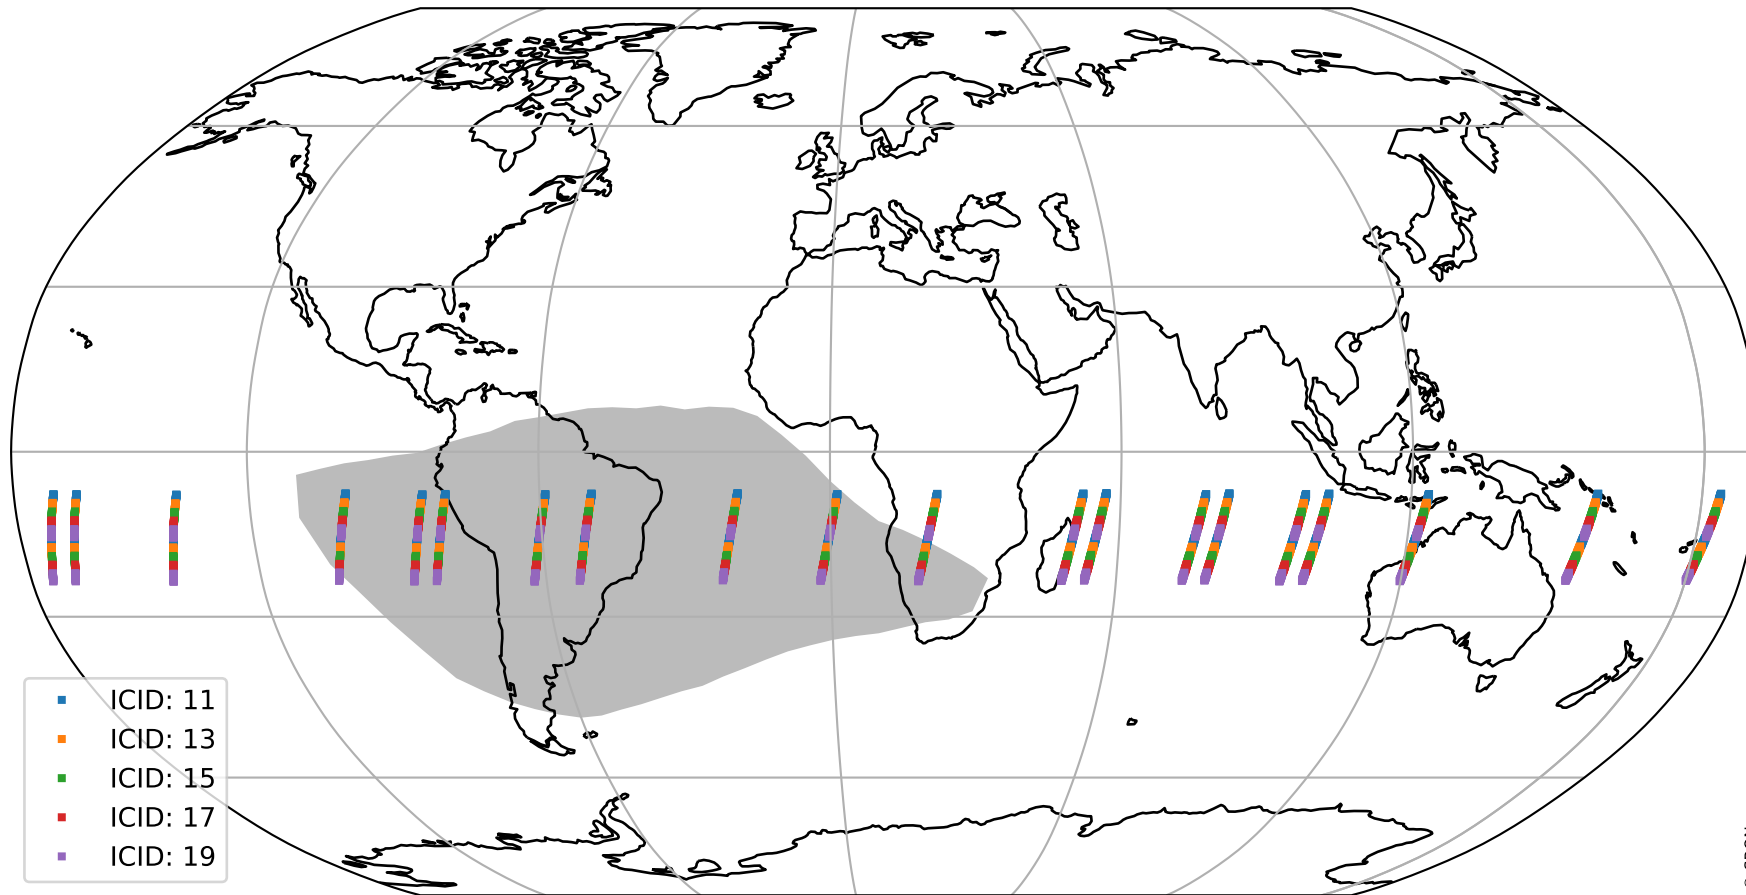

Tropomi SWIR offset (beta nominal)

orbits : 20 in [24382, 24427]
coverage : 2022-06-28 / 2022-07-01
median : 0.52593 V
spread : 0.035909 V
created : 2023-08-22T11:15:34

value detector map

Tropomi SWIR offset (beta nominal)

orbits : 20 in [24382, 24427]
coverage : 2022-06-28 / 2022-07-01
median : 31.417 μV
spread : 15.619 μV
created : 2023-08-22T11:15:34

Tropomi SWIR offset (beta nominal)

orbits : 20 in [24382, 24427]
coverage : 2022-06-28 / 2022-07-01
median : -0.082919 mV
spread : 0.40727 mV
created : 2023-08-22T11:15:34

value compared with SWIR offset CKD

Tropomi SWIR offset (beta nominal) ground-tracks of Sentinel-5P

orbits : 20 in [24382, 24427]
coverage : 2022-06-28 / 2022-07-01
created : 2023-08-22T11:15:35

Tropomi SWIR offset (beta nominal)

orbits : [1867, 24427]
coverage : 2018-02-20 / 2022-07-01
created : 2023-08-22T11:15:35

trend of detector median & temperatures