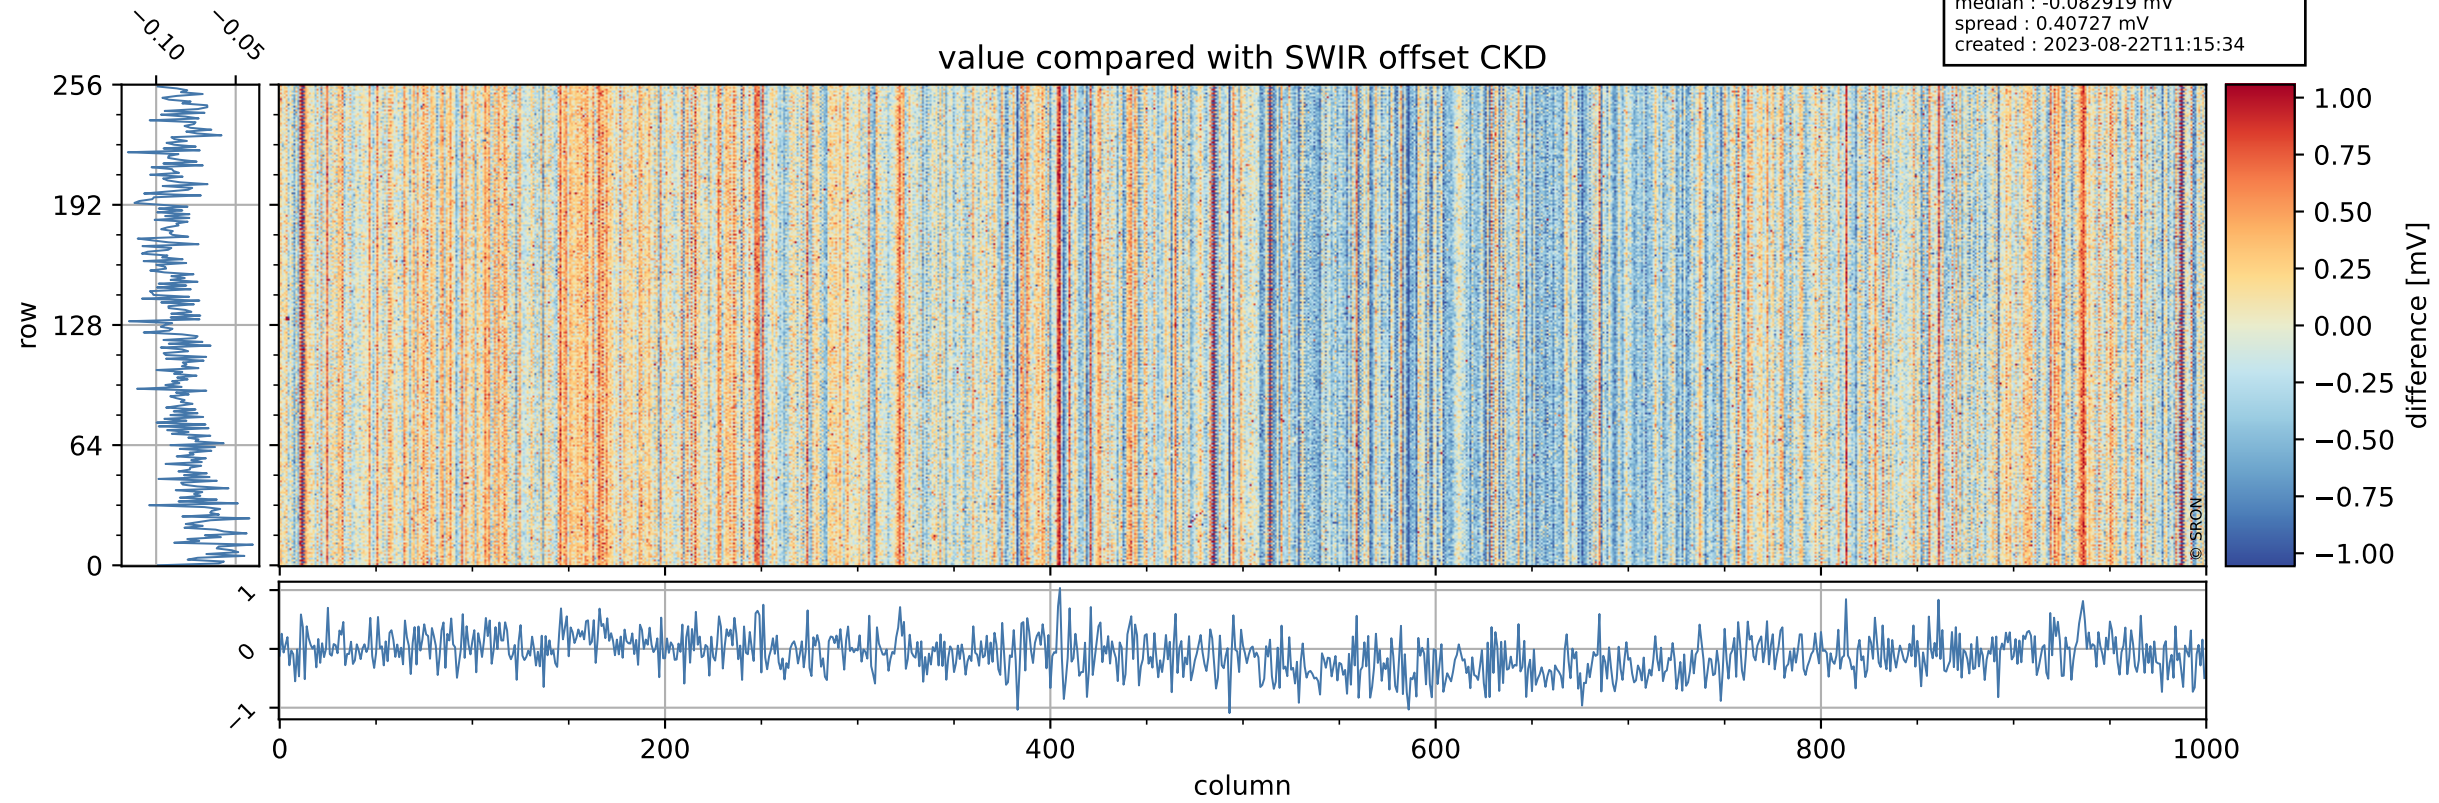

Tropomi SWIR offset (beta nominal)

orbits : 20 in [24382, 24427]
coverage : 2022-06-28 / 2022-07-01
median : 0.52593 V
spread : 0.035909 V
created : 2023-08-22T11:15:34

value detector map

Tropomi SWIR offset (beta nominal)

orbits : 20 in [24382, 24427]
coverage : 2022-06-28 / 2022-07-01
median : 31.417 μV
spread : 15.619 μV
created : 2023-08-22T11:15:34

Tropomi SWIR offset (beta nominal)

orbits : 20 in [24382, 24427]
coverage : 2022-06-28 / 2022-07-01
median : -0.082919 mV
spread : 0.40727 mV
created : 2023-08-22T11:15:34

value compared with SWIR offset CKD

Tropomi SWIR offset (beta nominal) ground-tracks of Sentinel-5P

orbits : 20 in [24382, 24427]
coverage : 2022-06-28 / 2022-07-01
created : 2023-08-22T11:15:35

Tropomi SWIR offset (beta nominal)

orbits : [1867, 24427]
coverage : 2018-02-20 / 2022-07-01
created : 2023-08-22T11:15:35

trend of detector median & temperatures