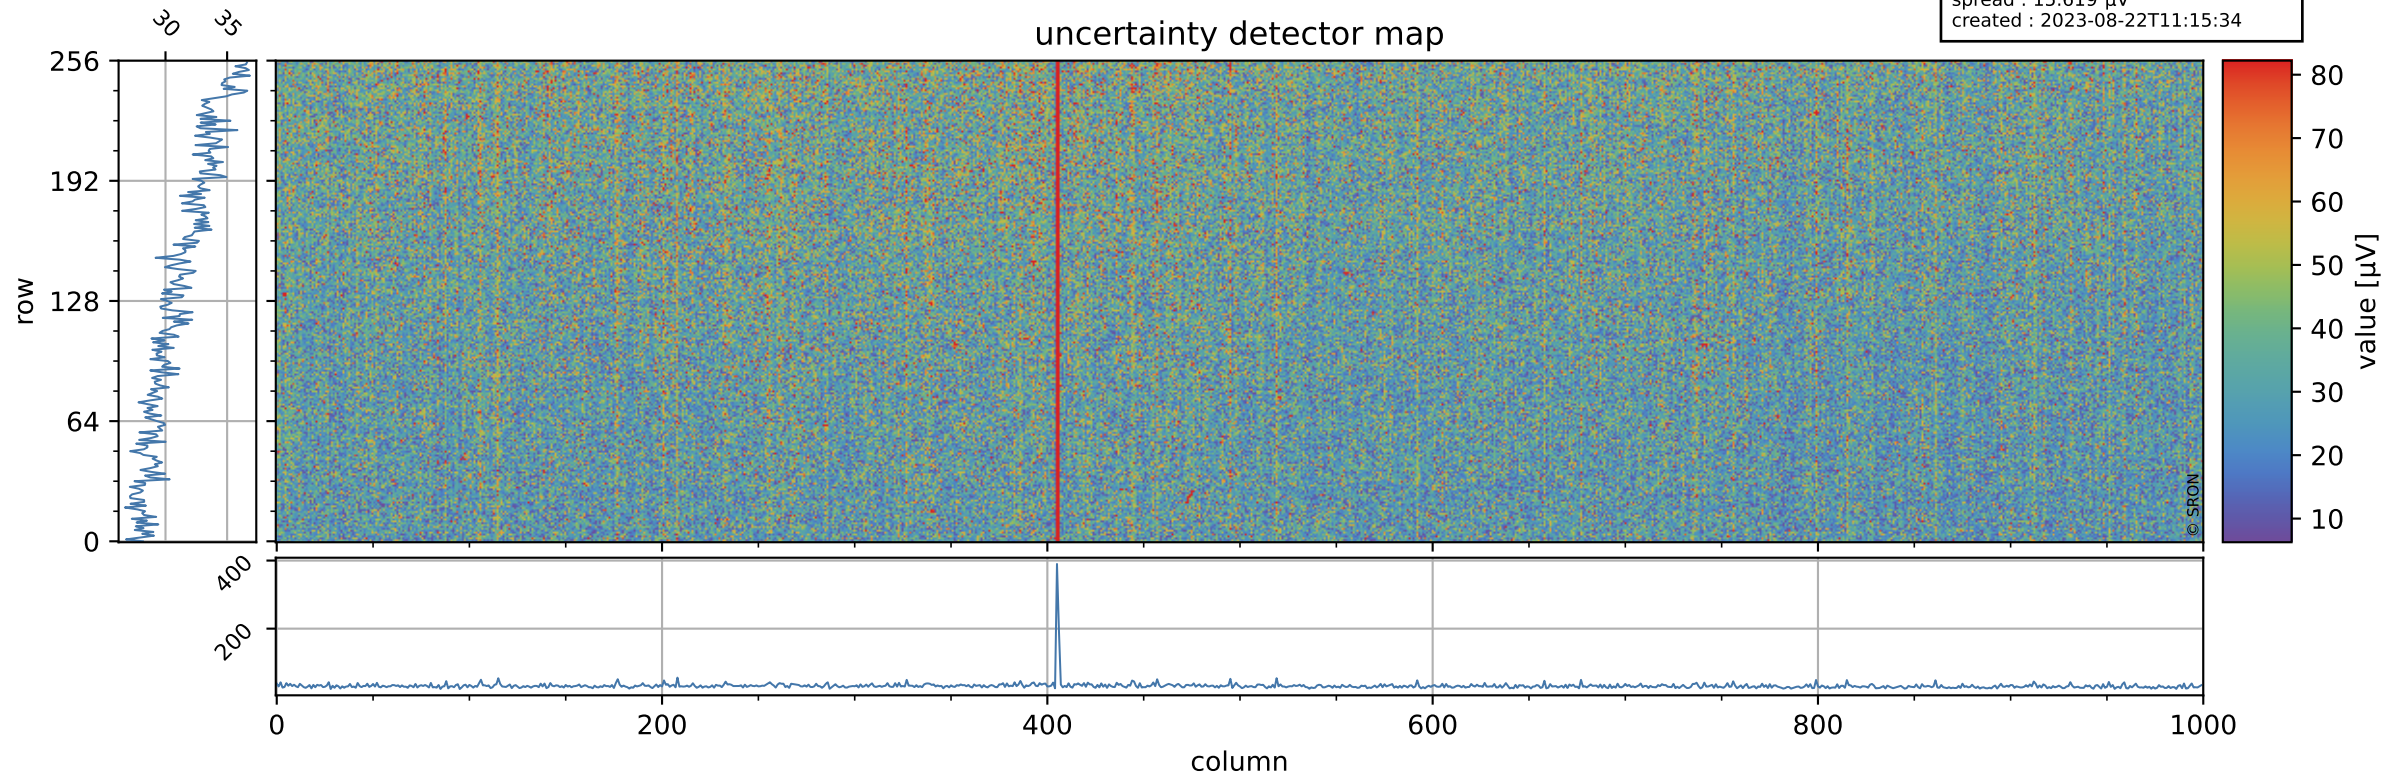

Tropomi SWIR offset (beta nominal)

orbits : 20 in [24382, 24427]
coverage : 2022-06-28 / 2022-07-01
median : 0.52593 V
spread : 0.035909 V
created : 2023-08-22T11:15:34

value detector map

Tropomi SWIR offset (beta nominal)

orbits : 20 in [24382, 24427]
coverage : 2022-06-28 / 2022-07-01
median : 31.417 μV
spread : 15.619 μV
created : 2023-08-22T11:15:34

Tropomi SWIR offset (beta nominal)

orbits : 20 in [24382, 24427]
coverage : 2022-06-28 / 2022-07-01
median : -0.082919 mV
spread : 0.40727 mV
created : 2023-08-22T11:15:34

value compared with SWIR offset CKD

Tropomi SWIR offset (beta nominal) ground-tracks of Sentinel-5P

orbits : 20 in [24382, 24427]
coverage : 2022-06-28 / 2022-07-01
created : 2023-08-22T11:15:35

Tropomi SWIR offset (beta nominal)

orbits : [1867, 24427]
coverage : 2018-02-20 / 2022-07-01
created : 2023-08-22T11:15:35

trend of detector median & temperatures