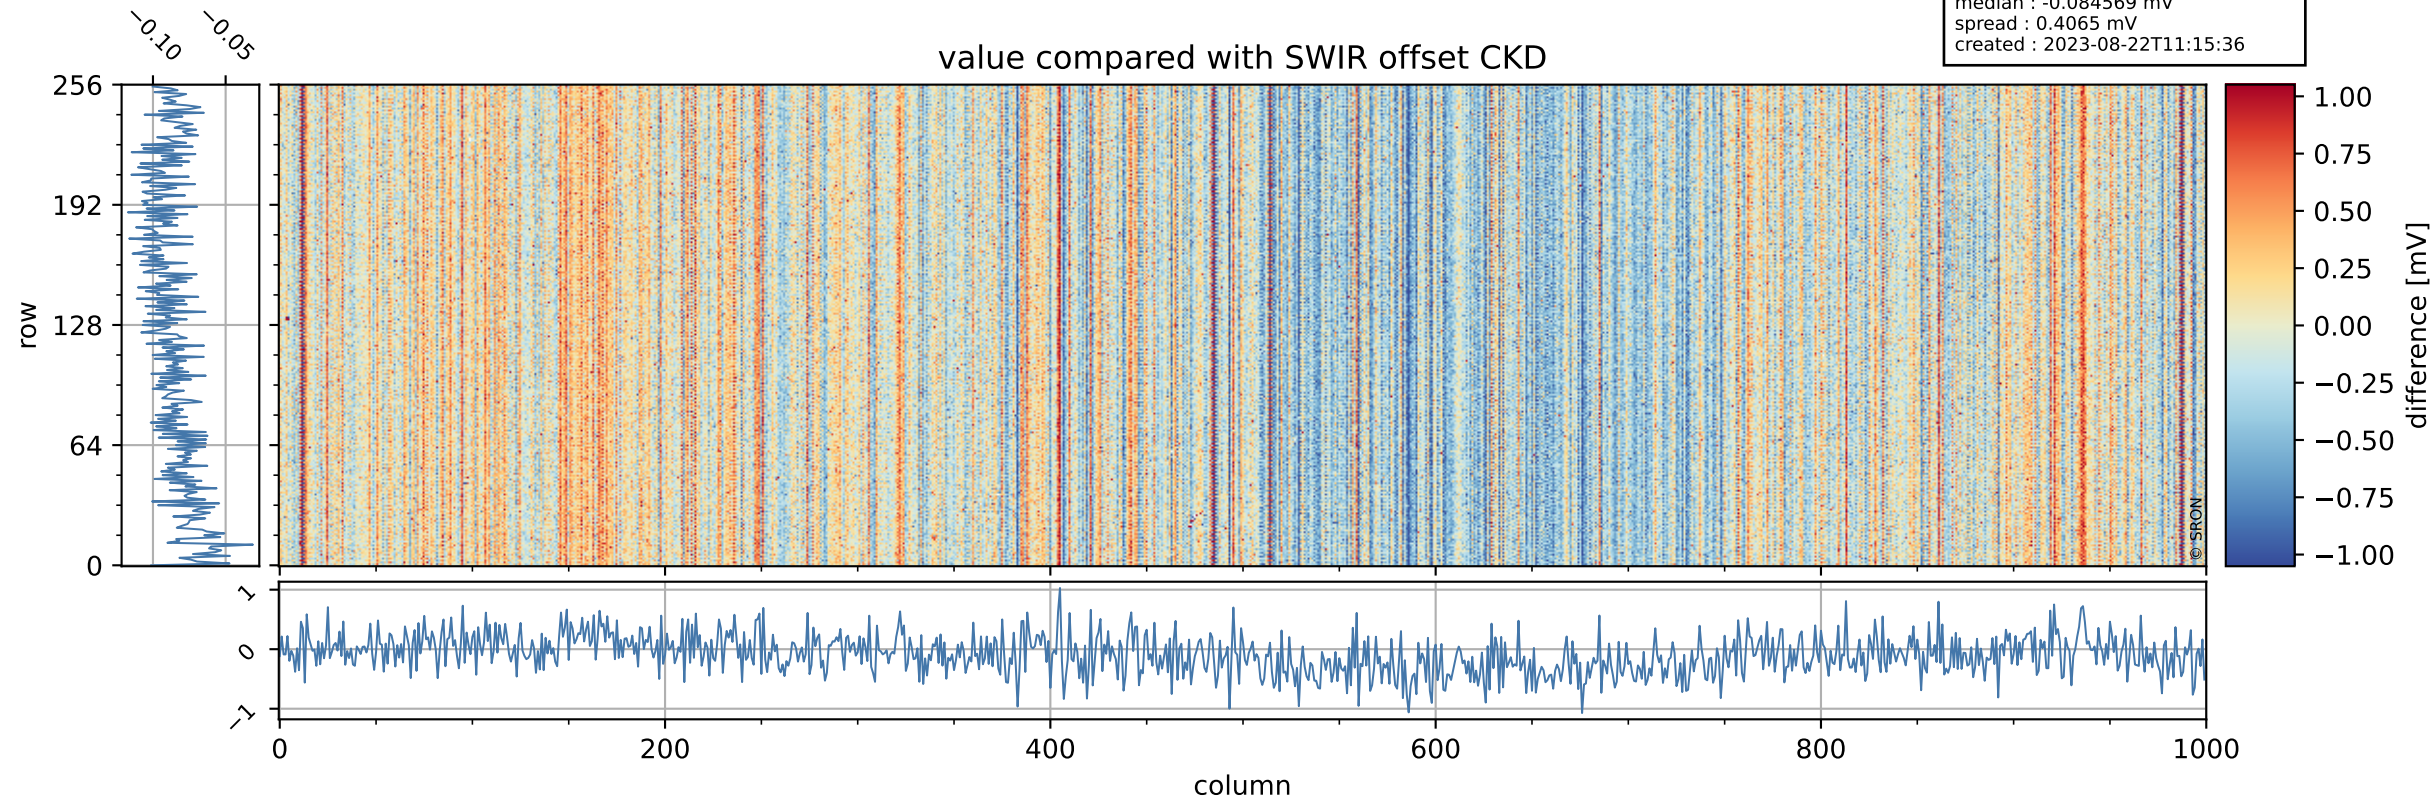

## value detector map

# Tropomi SWIR offset (beta nominal)

orbits : 18 in [24427, 24472]  
coverage : 2022-07-01 / 2022-07-04  
median : 32.702  $\mu\text{V}$   
spread : 16.311  $\mu\text{V}$   
created : 2023-08-22T11:15:36

# Tropomi SWIR offset (beta nominal)

orbits : 18 in [24427, 24472]  
coverage : 2022-07-01 / 2022-07-04  
median : -0.084569 mV  
spread : 0.4065 mV  
created : 2023-08-22T11:15:36

value compared with SWIR offset CKD

# Tropomi SWIR offset (beta nominal) ground-tracks of Sentinel-5P

orbits : 18 in [24427, 24472]  
coverage : 2022-07-01 / 2022-07-04  
created : 2023-08-22T11:15:37