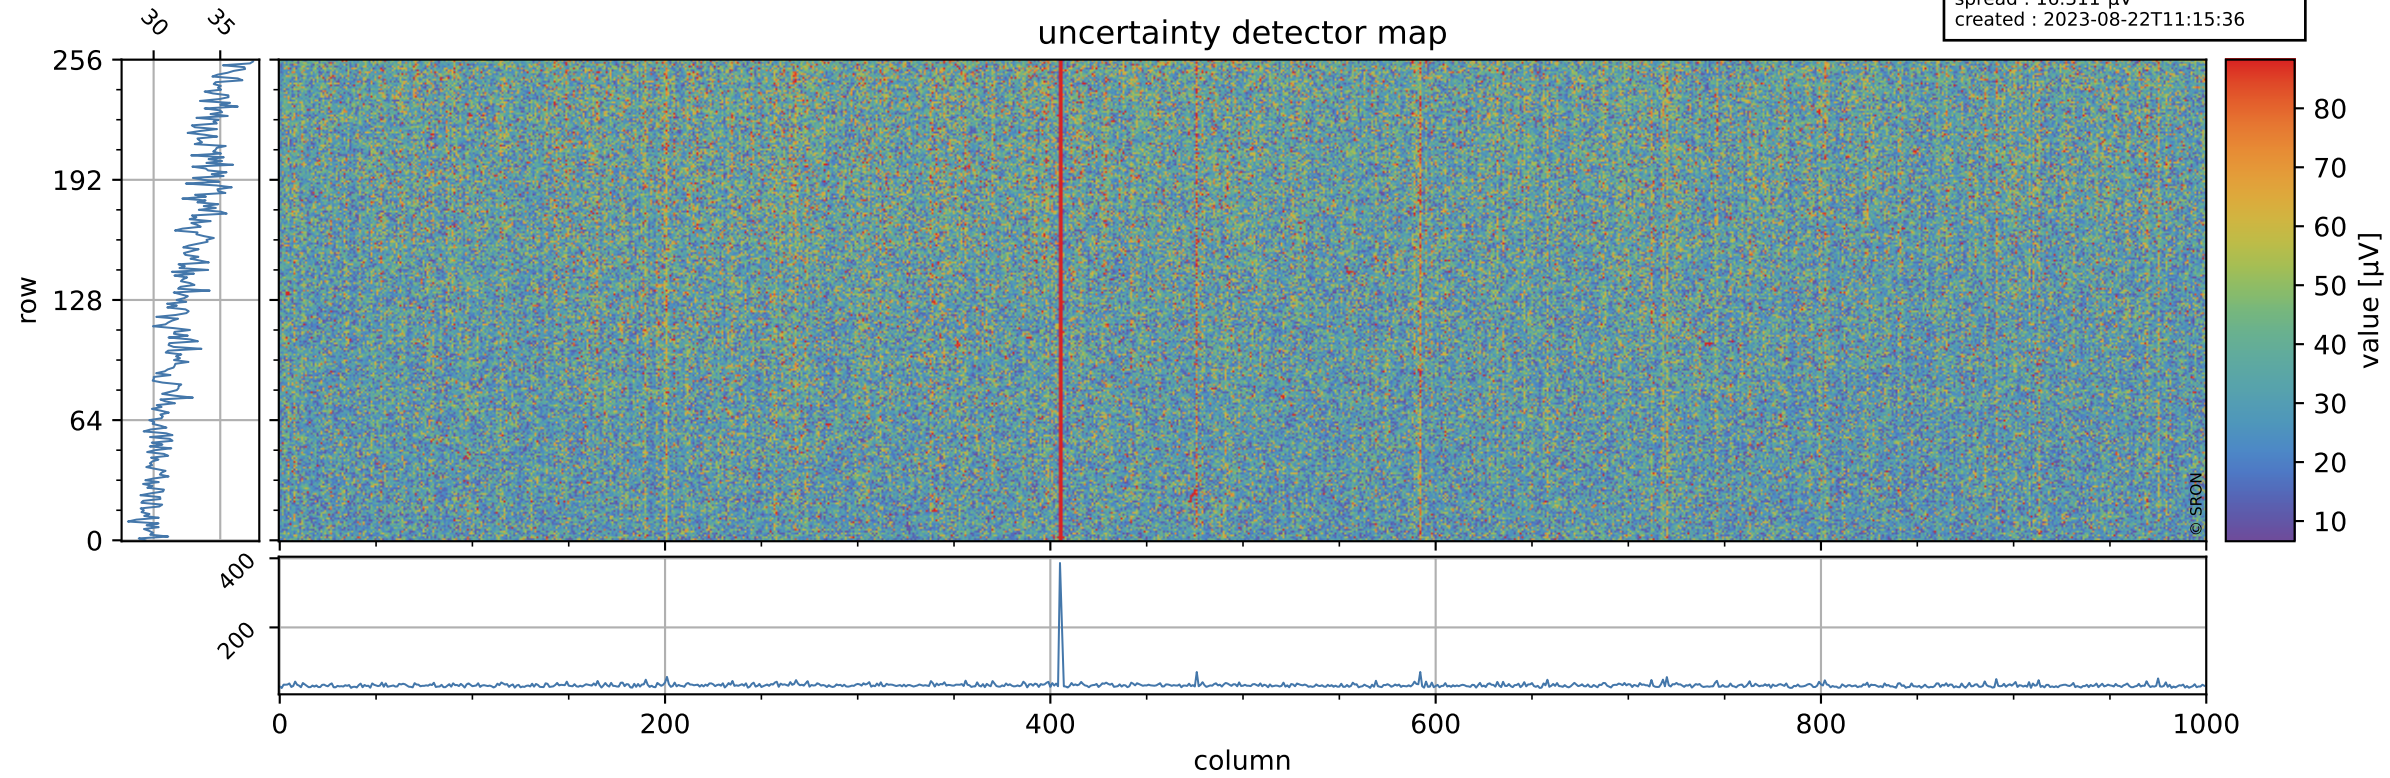

# Tropomi SWIR offset (beta nominal)

orbits : 18 in [24427, 24472]  
coverage : 2022-07-01 / 2022-07-04  
median : 0.52593 V  
spread : 0.035909 V  
created : 2023-08-22T11:15:36

## value detector map

# Tropomi SWIR offset (beta nominal)

orbits : 18 in [24427, 24472]  
coverage : 2022-07-01 / 2022-07-04  
median : 32.702  $\mu\text{V}$   
spread : 16.311  $\mu\text{V}$   
created : 2023-08-22T11:15:36

# Tropomi SWIR offset (beta nominal) ground-tracks of Sentinel-5P

orbits : 18 in [24427, 24472]  
coverage : 2022-07-01 / 2022-07-04  
created : 2023-08-22T11:15:37