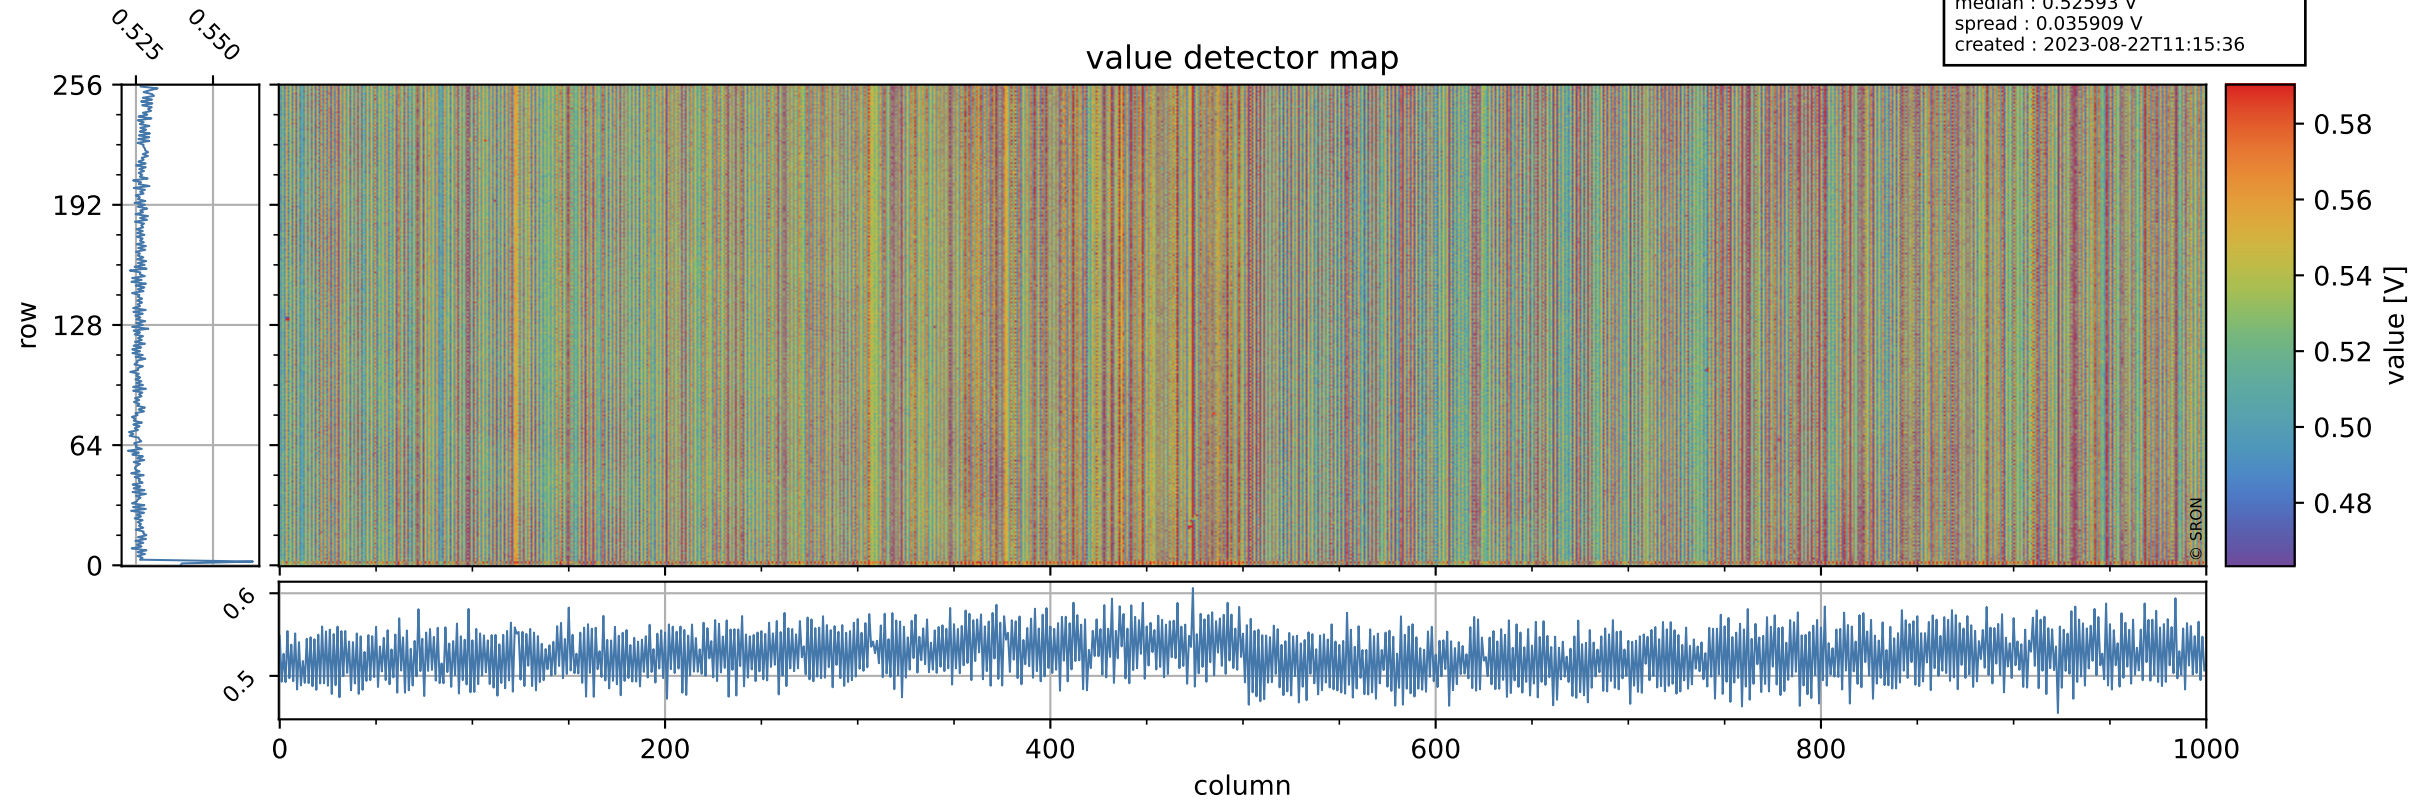

# Tropomi SWIR offset (beta nominal)

orbits : 18 in [24427, 24472]  
coverage : 2022-07-01 / 2022-07-04  
median : 0.52593 V  
spread : 0.035909 V  
created : 2023-08-22T11:15:36

## value detector map

# Tropomi SWIR offset (beta nominal)

orbits : 18 in [24427, 24472]  
coverage : 2022-07-01 / 2022-07-04  
median : 32.702  $\mu\text{V}$   
spread : 16.311  $\mu\text{V}$   
created : 2023-08-22T11:15:36

# Tropomi SWIR offset (beta nominal) ground-tracks of Sentinel-5P

orbits : 18 in [24427, 24472]  
coverage : 2022-07-01 / 2022-07-04  
created : 2023-08-22T11:15:37