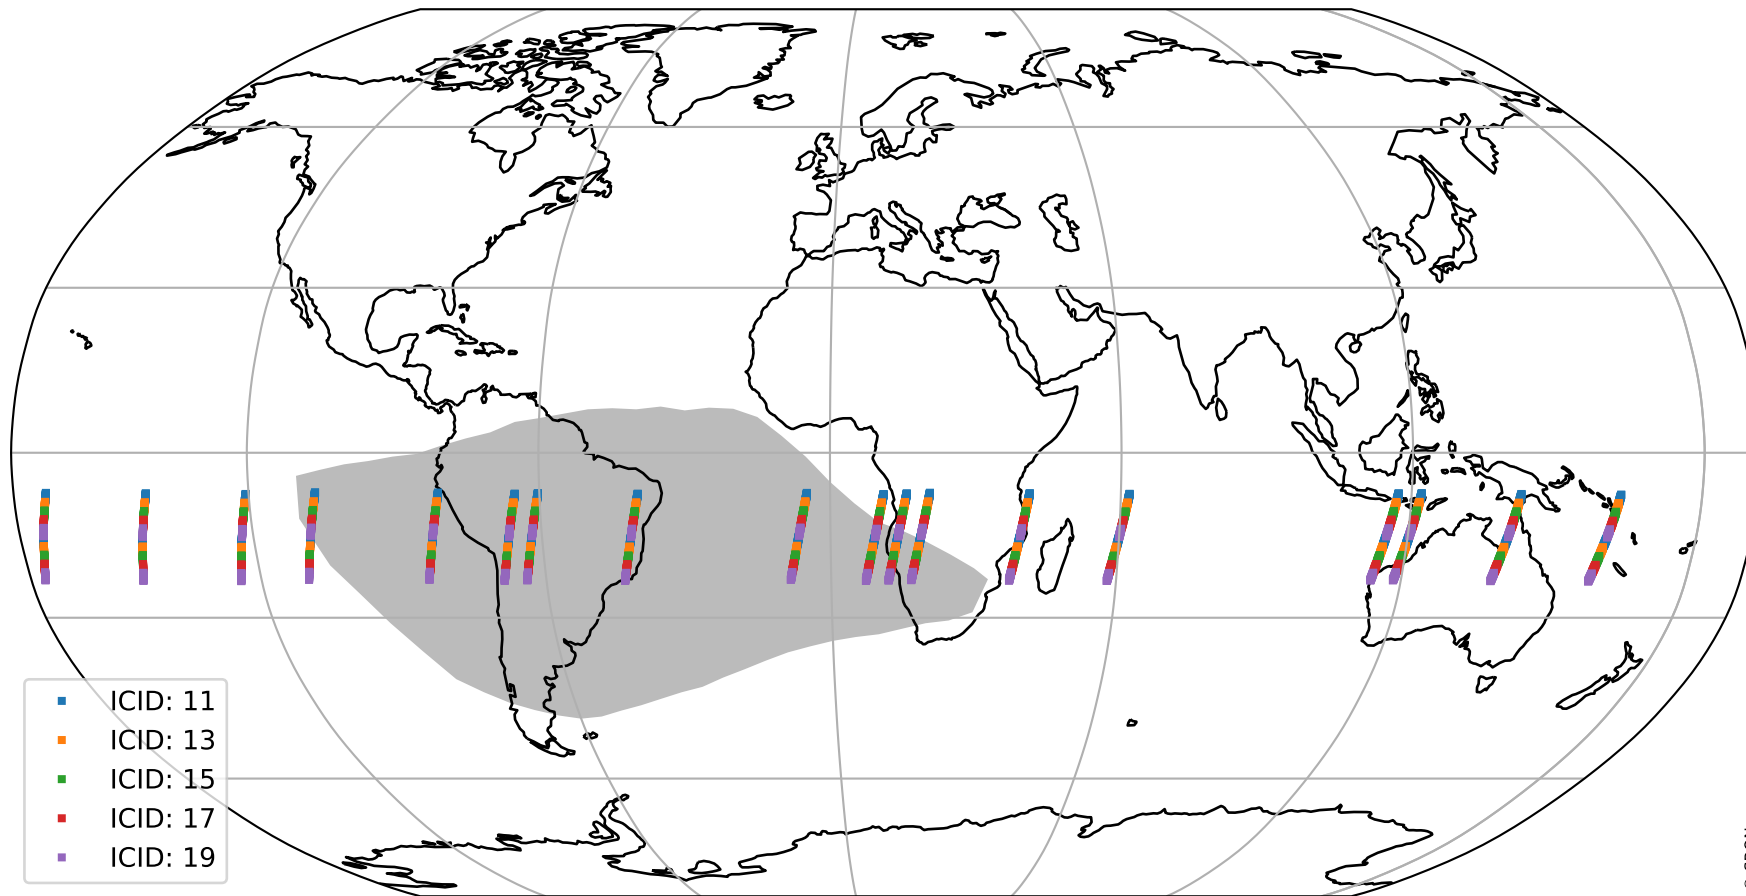

# Tropomi SWIR offset (beta nominal)

orbits : 18 in [24427, 24472]  
coverage : 2022-07-01 / 2022-07-04  
median : 32.702  $\mu\text{V}$   
spread : 16.311  $\mu\text{V}$   
created : 2023-08-22T11:15:36

# Tropomi SWIR offset (beta nominal)

orbits : 18 in [24427, 24472]  
coverage : 2022-07-01 / 2022-07-04  
median : -0.084569 mV  
spread : 0.4065 mV  
created : 2023-08-22T11:15:36

value compared with SWIR offset CKD

# Tropomi SWIR offset (beta nominal) ground-tracks of Sentinel-5P

orbits : 18 in [24427, 24472]  
coverage : 2022-07-01 / 2022-07-04  
created : 2023-08-22T11:15:37

# Tropomi SWIR offset (beta nominal)

orbits : [1867, 24472]  
coverage : 2018-02-20 / 2022-07-04  
created : 2023-08-22T11:15:37