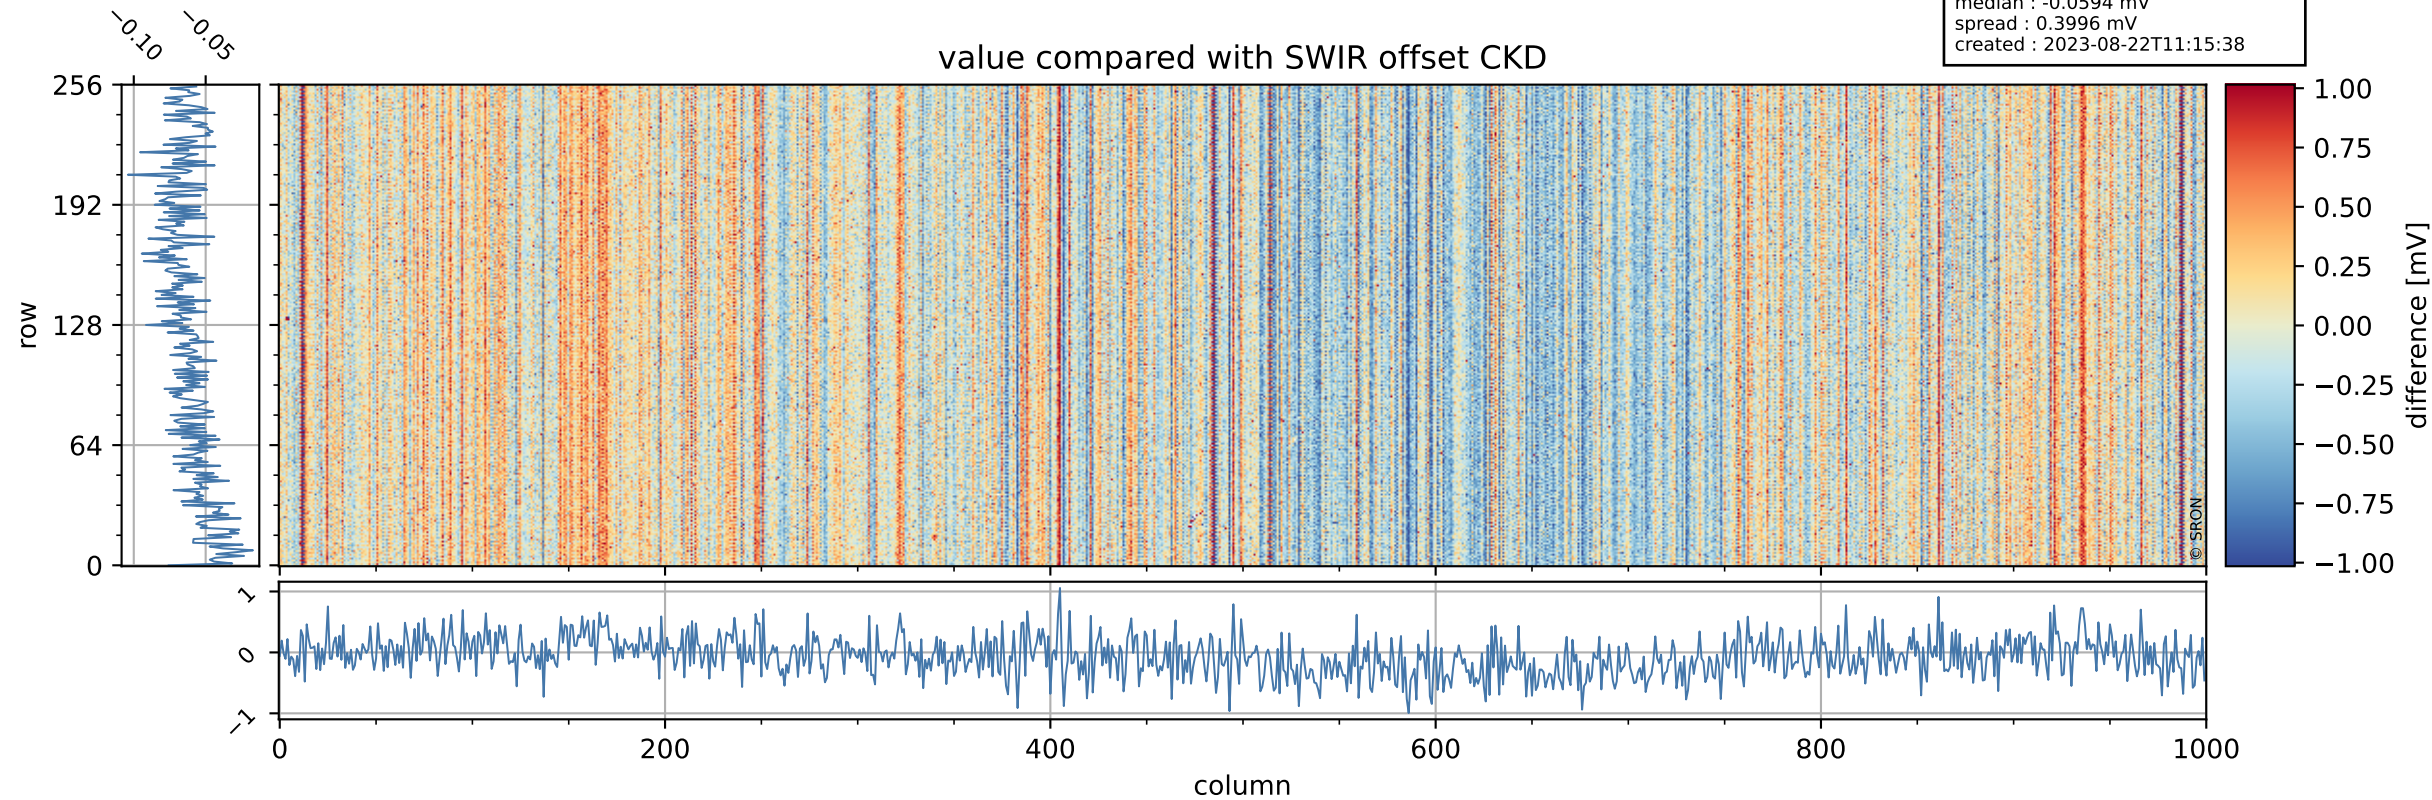

Tropomi SWIR offset (beta nominal)

orbits : 20 in [24472, 24517]
coverage : 2022-07-04 / 2022-07-07
median : 0.52596 V
spread : 0.03591 V
created : 2023-08-22T11:15:38

value detector map

Tropomi SWIR offset (beta nominal)

orbits : 20 in [24472, 24517]
coverage : 2022-07-04 / 2022-07-07
median : 30.82 μV
spread : 15.211 μV
created : 2023-08-22T11:15:38

Tropomi SWIR offset (beta nominal)

orbits : 20 in [24472, 24517]
coverage : 2022-07-04 / 2022-07-07
median : -0.0594 mV
spread : 0.3996 mV
created : 2023-08-22T11:15:38

value compared with SWIR offset CKD

Tropomi SWIR offset (beta nominal) ground-tracks of Sentinel-5P

orbits : 20 in [24472, 24517]
coverage : 2022-07-04 / 2022-07-07
created : 2023-08-22T11:15:39

Tropomi SWIR offset (beta nominal)

orbits : [1867, 24517]
coverage : 2018-02-20 / 2022-07-07
created : 2023-08-22T11:15:39

trend of detector median & temperatures