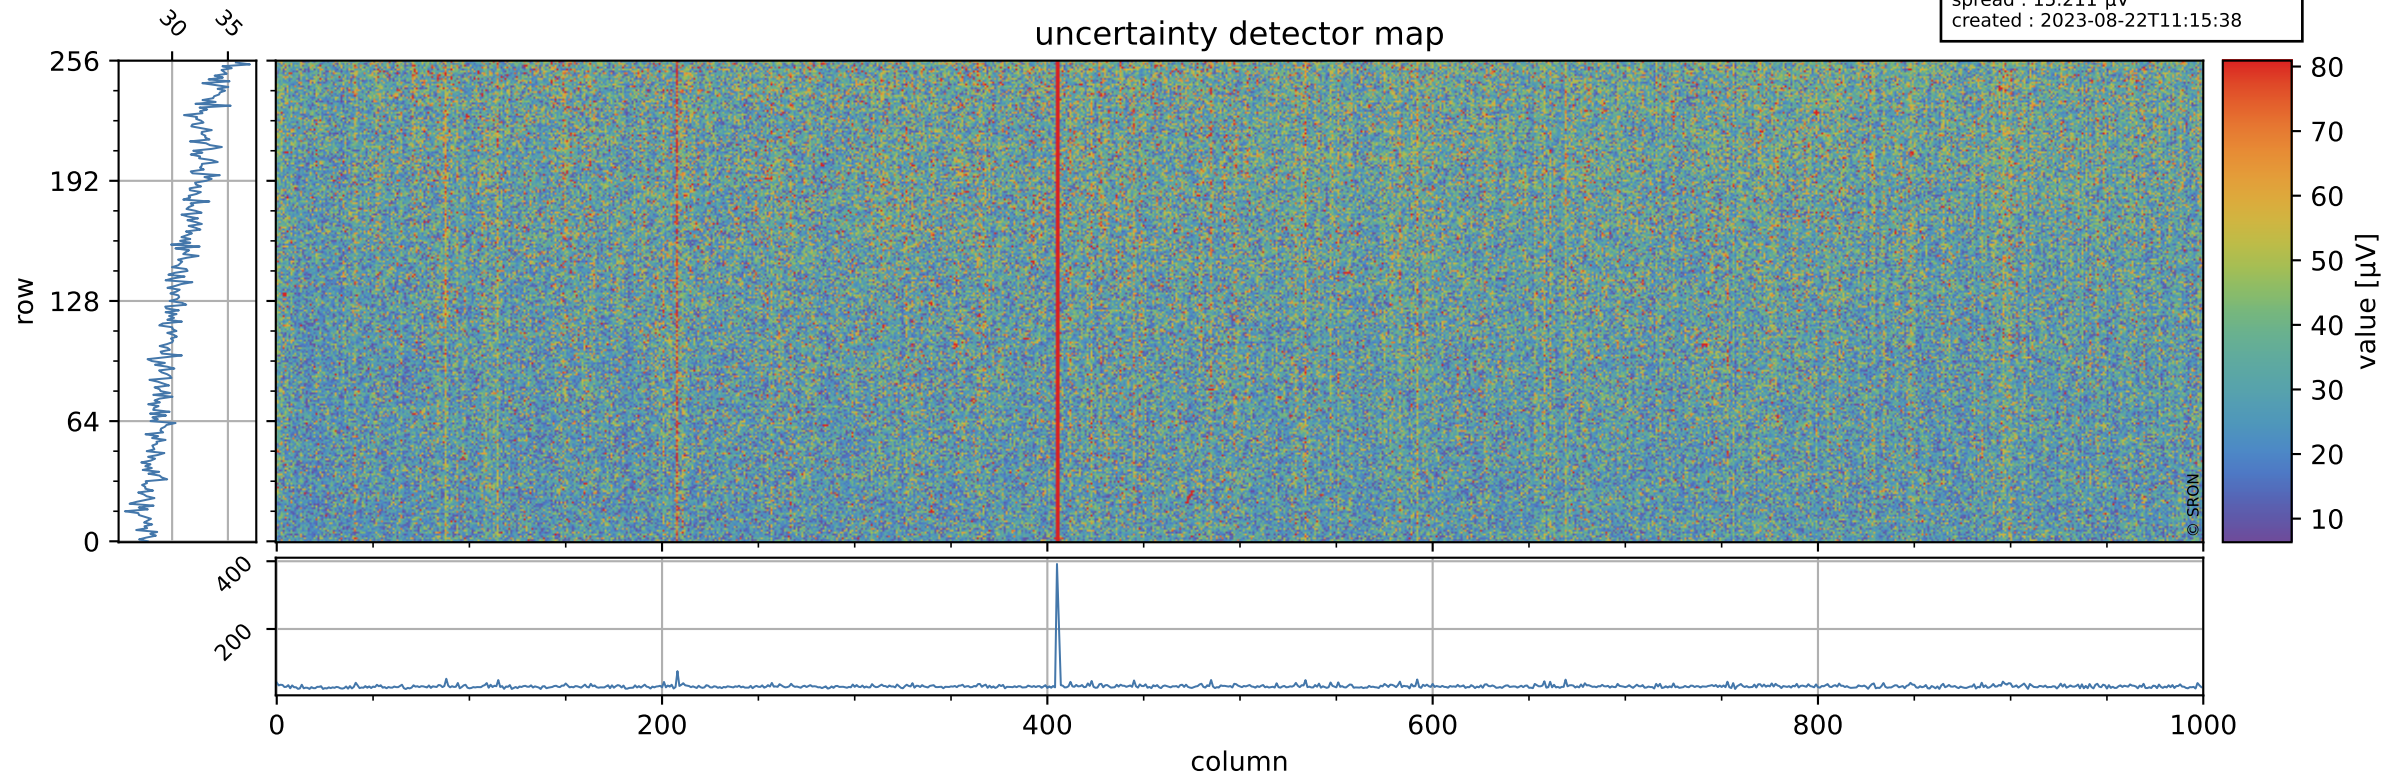

Tropomi SWIR offset (beta nominal)

orbits : 20 in [24472, 24517]
coverage : 2022-07-04 / 2022-07-07
median : 0.52596 V
spread : 0.03591 V
created : 2023-08-22T11:15:38

value detector map

Tropomi SWIR offset (beta nominal)

orbits : 20 in [24472, 24517]
coverage : 2022-07-04 / 2022-07-07
median : 30.82 μV
spread : 15.211 μV
created : 2023-08-22T11:15:38

Tropomi SWIR offset (beta nominal)

orbits : 20 in [24472, 24517]
coverage : 2022-07-04 / 2022-07-07
median : -0.0594 mV
spread : 0.3996 mV
created : 2023-08-22T11:15:38

value compared with SWIR offset CKD

Tropomi SWIR offset (beta nominal) ground-tracks of Sentinel-5P

orbits : 20 in [24472, 24517]
coverage : 2022-07-04 / 2022-07-07
created : 2023-08-22T11:15:39

Tropomi SWIR offset (beta nominal)

orbits : [1867, 24517]
coverage : 2018-02-20 / 2022-07-07
created : 2023-08-22T11:15:39

trend of detector median & temperatures