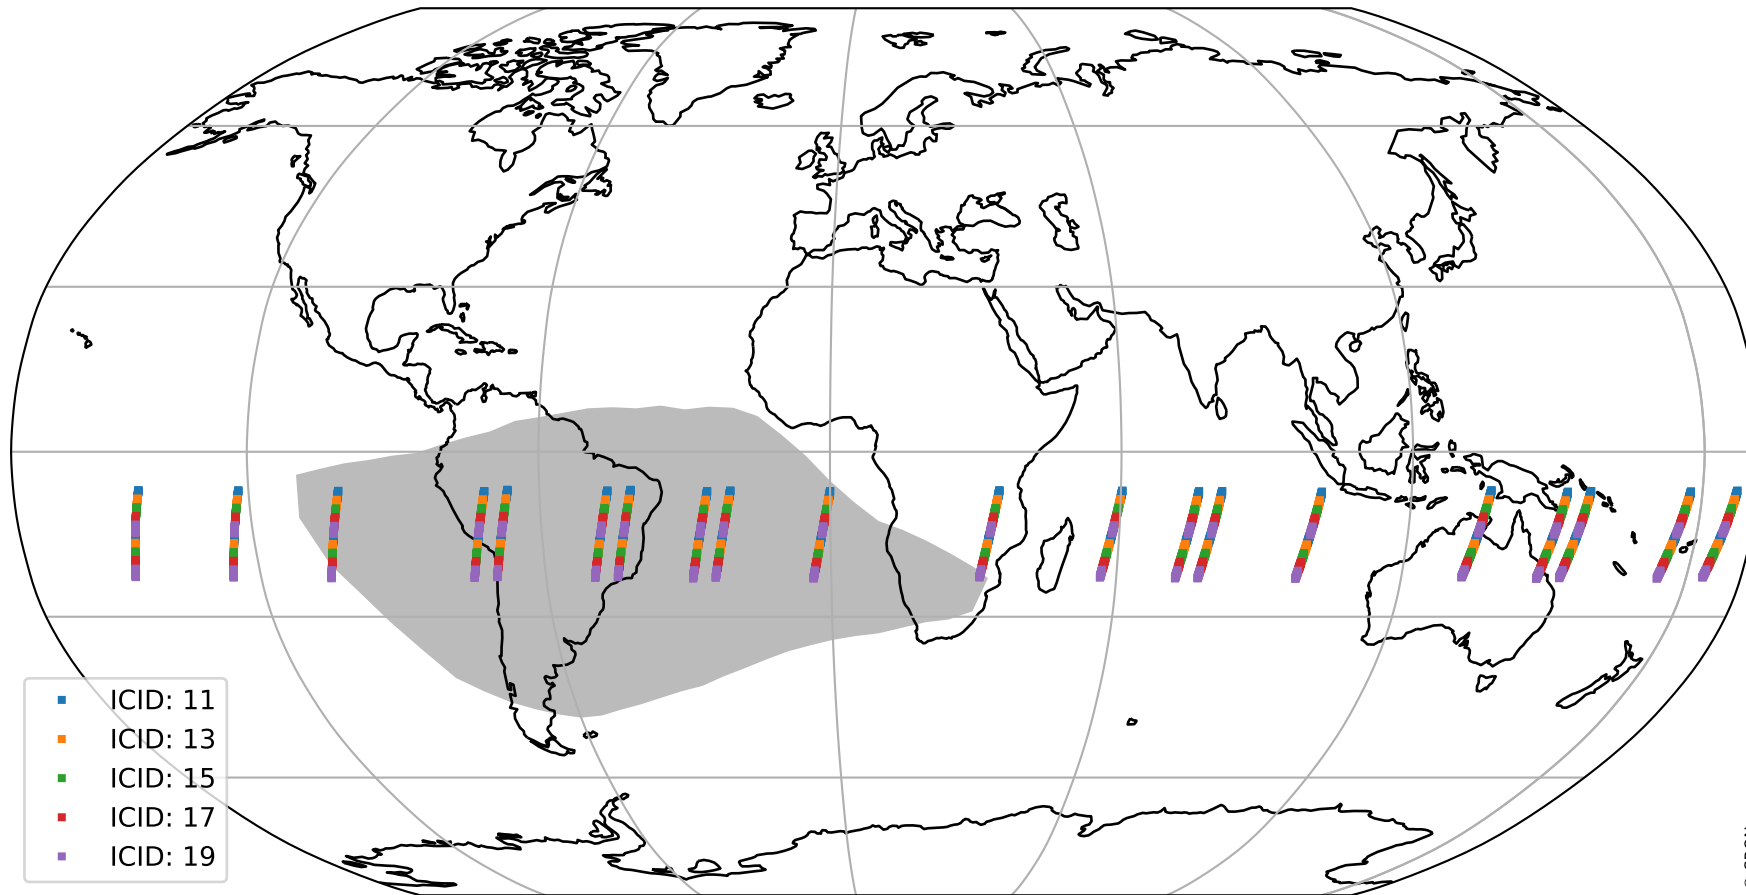

Tropomi SWIR offset (beta nominal)

orbits : 20 in [24472, 24517]
coverage : 2022-07-04 / 2022-07-07
median : 0.52596 V
spread : 0.03591 V
created : 2023-08-22T11:15:38

value detector map

Tropomi SWIR offset (beta nominal)

orbits : 20 in [24472, 24517]
coverage : 2022-07-04 / 2022-07-07
median : 30.82 μV
spread : 15.211 μV
created : 2023-08-22T11:15:38

Tropomi SWIR offset (beta nominal)

orbits : 20 in [24472, 24517]
coverage : 2022-07-04 / 2022-07-07
median : -0.0594 mV
spread : 0.3996 mV
created : 2023-08-22T11:15:38

value compared with SWIR offset CKD

Tropomi SWIR offset (beta nominal) ground-tracks of Sentinel-5P

orbits : 20 in [24472, 24517]
coverage : 2022-07-04 / 2022-07-07
created : 2023-08-22T11:15:39

Tropomi SWIR offset (beta nominal)

orbits : [1867, 24517]
coverage : 2018-02-20 / 2022-07-07
created : 2023-08-22T11:15:39

trend of detector median & temperatures