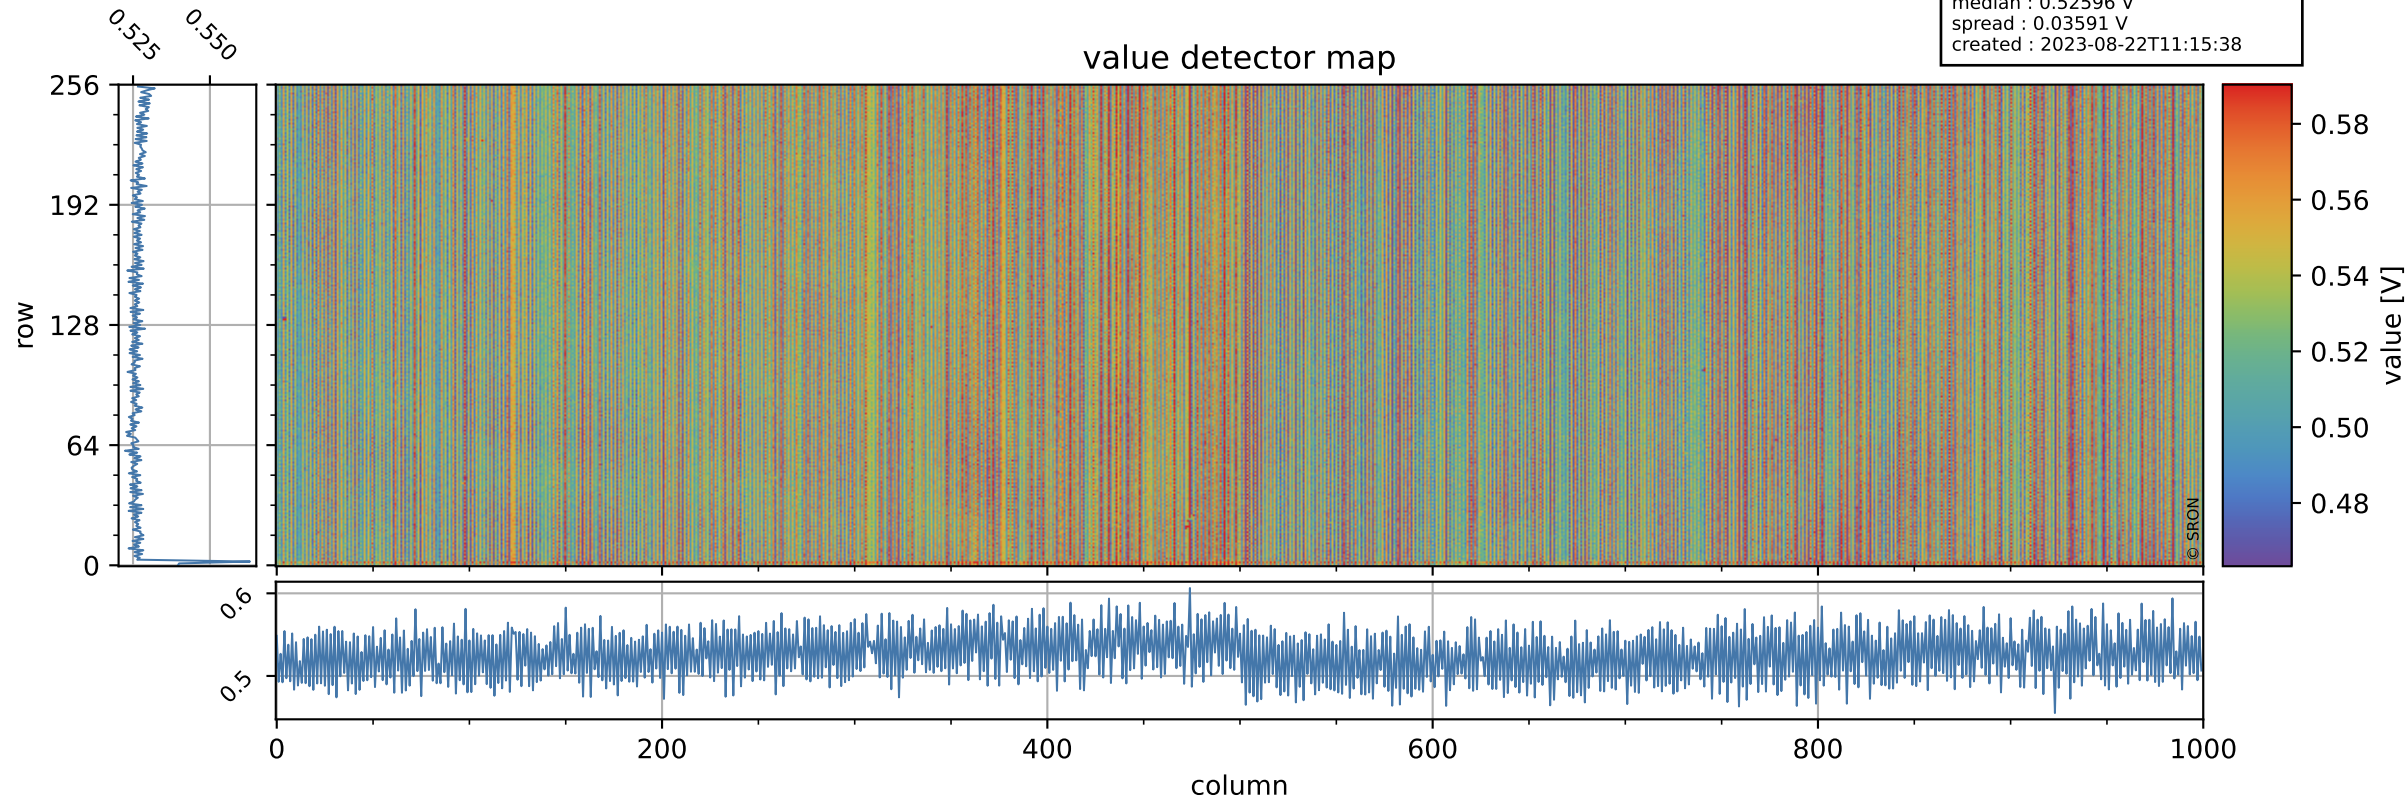

Tropomi SWIR offset (beta nominal)

orbits : 20 in [24472, 24517]
coverage : 2022-07-04 / 2022-07-07
median : 0.52596 V
spread : 0.03591 V
created : 2023-08-22T11:15:38

value detector map

Tropomi SWIR offset (beta nominal)

orbits : 20 in [24472, 24517]
coverage : 2022-07-04 / 2022-07-07
median : 30.82 μV
spread : 15.211 μV
created : 2023-08-22T11:15:38

Tropomi SWIR offset (beta nominal)

orbits : 20 in [24472, 24517]
coverage : 2022-07-04 / 2022-07-07
median : -0.0594 mV
spread : 0.3996 mV
created : 2023-08-22T11:15:38

value compared with SWIR offset CKD

Tropomi SWIR offset (beta nominal) ground-tracks of Sentinel-5P

orbits : 20 in [24472, 24517]
coverage : 2022-07-04 / 2022-07-07
created : 2023-08-22T11:15:39

Tropomi SWIR offset (beta nominal)

orbits : [1867, 24517]
coverage : 2018-02-20 / 2022-07-07
created : 2023-08-22T11:15:39

trend of detector median & temperatures