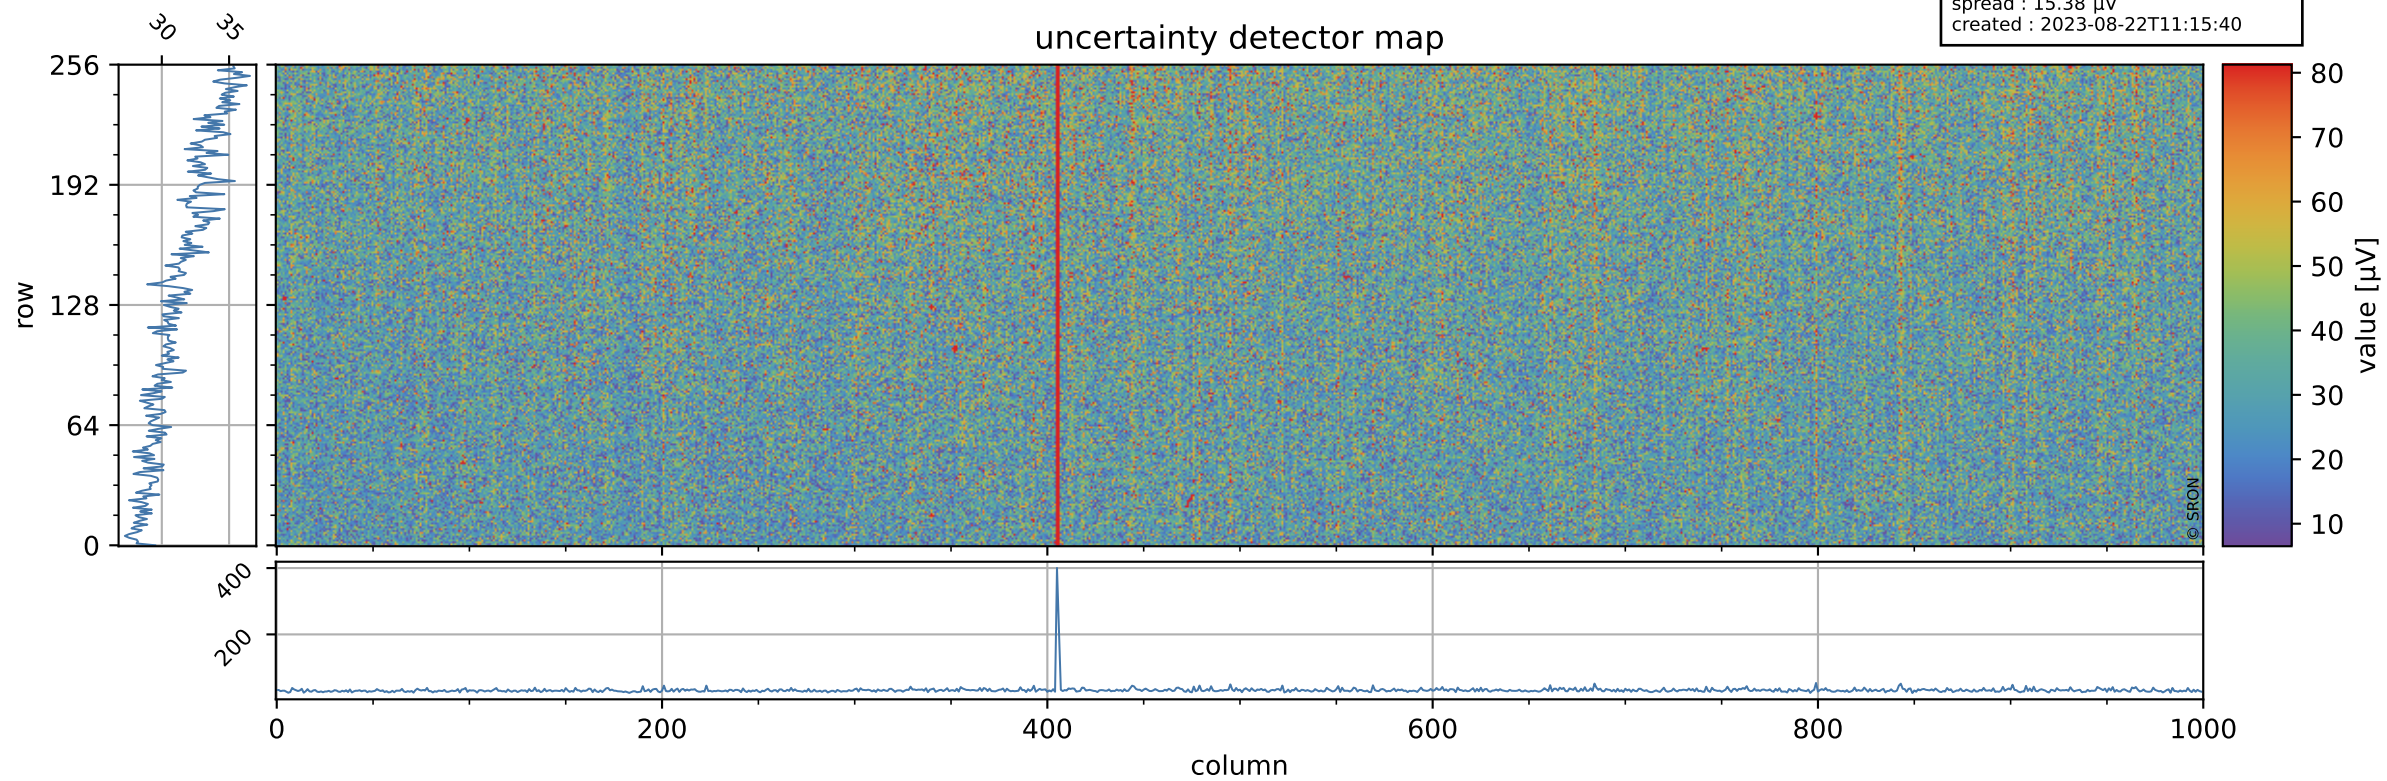

Tropomi SWIR offset (beta nominal)

orbits : 19 in [24517, 24562]
coverage : 2022-07-07 / 2022-07-10
median : 0.52596 V
spread : 0.035914 V
created : 2023-08-22T11:15:40

value detector map

Tropomi SWIR offset (beta nominal)

orbits : 19 in [24517, 24562]
coverage : 2022-07-07 / 2022-07-10
median : 31.591 μV
spread : 15.38 μV
created : 2023-08-22T11:15:40

Tropomi SWIR offset (beta nominal)

orbits : 19 in [24517, 24562]
coverage : 2022-07-07 / 2022-07-10
median : -0.060526 mV
spread : 0.40662 mV
created : 2023-08-22T11:15:40

value compared with SWIR offset CKD

Tropomi SWIR offset (beta nominal) ground-tracks of Sentinel-5P

orbits : 19 in [24517, 24562]
coverage : 2022-07-07 / 2022-07-10
created : 2023-08-22T11:15:41

Tropomi SWIR offset (beta nominal)

orbits : [1867, 24562]
coverage : 2018-02-20 / 2022-07-10
created : 2023-08-22T11:15:41

trend of detector median & temperatures