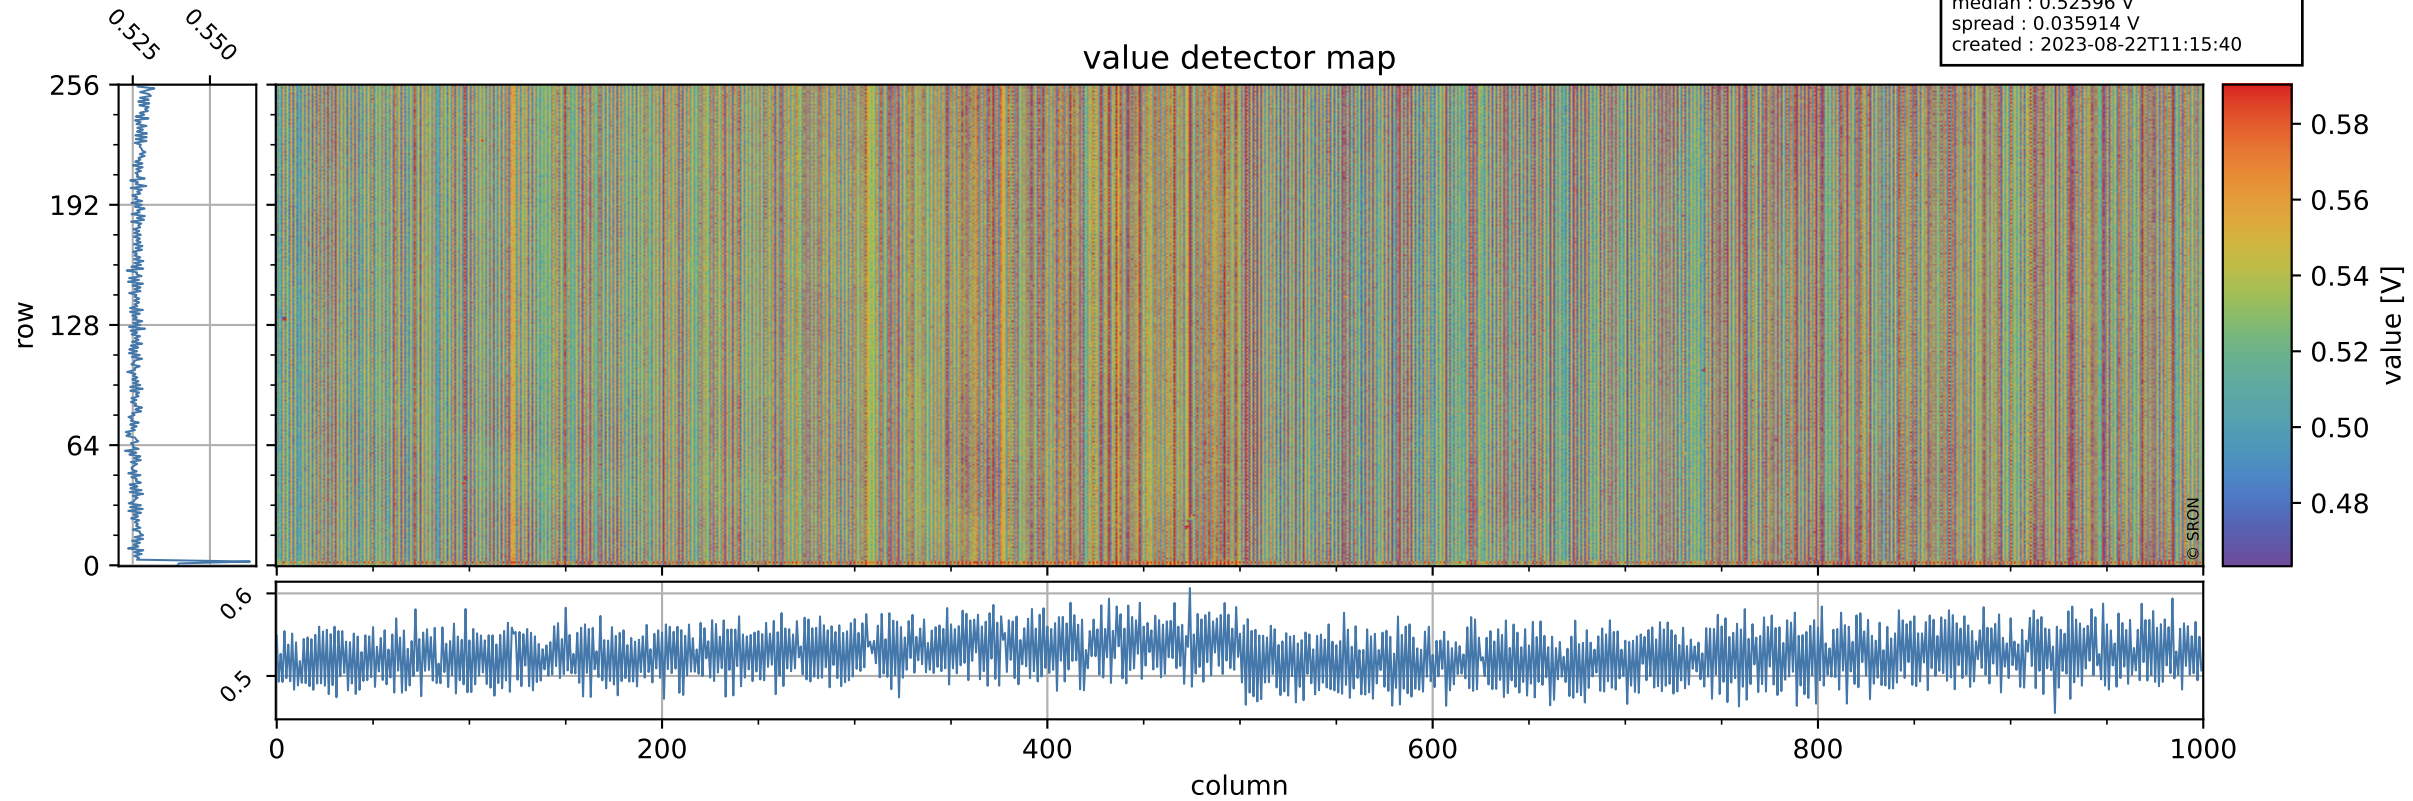

Tropomi SWIR offset (beta nominal)

orbits : 19 in [24517, 24562]
coverage : 2022-07-07 / 2022-07-10
median : 0.52596 V
spread : 0.035914 V
created : 2023-08-22T11:15:40

value detector map

Tropomi SWIR offset (beta nominal)

orbits : 19 in [24517, 24562]
coverage : 2022-07-07 / 2022-07-10
median : 31.591 μV
spread : 15.38 μV
created : 2023-08-22T11:15:40

Tropomi SWIR offset (beta nominal)

orbits : 19 in [24517, 24562]
coverage : 2022-07-07 / 2022-07-10
median : -0.060526 mV
spread : 0.40662 mV
created : 2023-08-22T11:15:40

value compared with SWIR offset CKD

Tropomi SWIR offset (beta nominal) ground-tracks of Sentinel-5P

orbits : 19 in [24517, 24562]
coverage : 2022-07-07 / 2022-07-10
created : 2023-08-22T11:15:41

Tropomi SWIR offset (beta nominal)

orbits : [1867, 24562]
coverage : 2018-02-20 / 2022-07-10
created : 2023-08-22T11:15:41

trend of detector median & temperatures