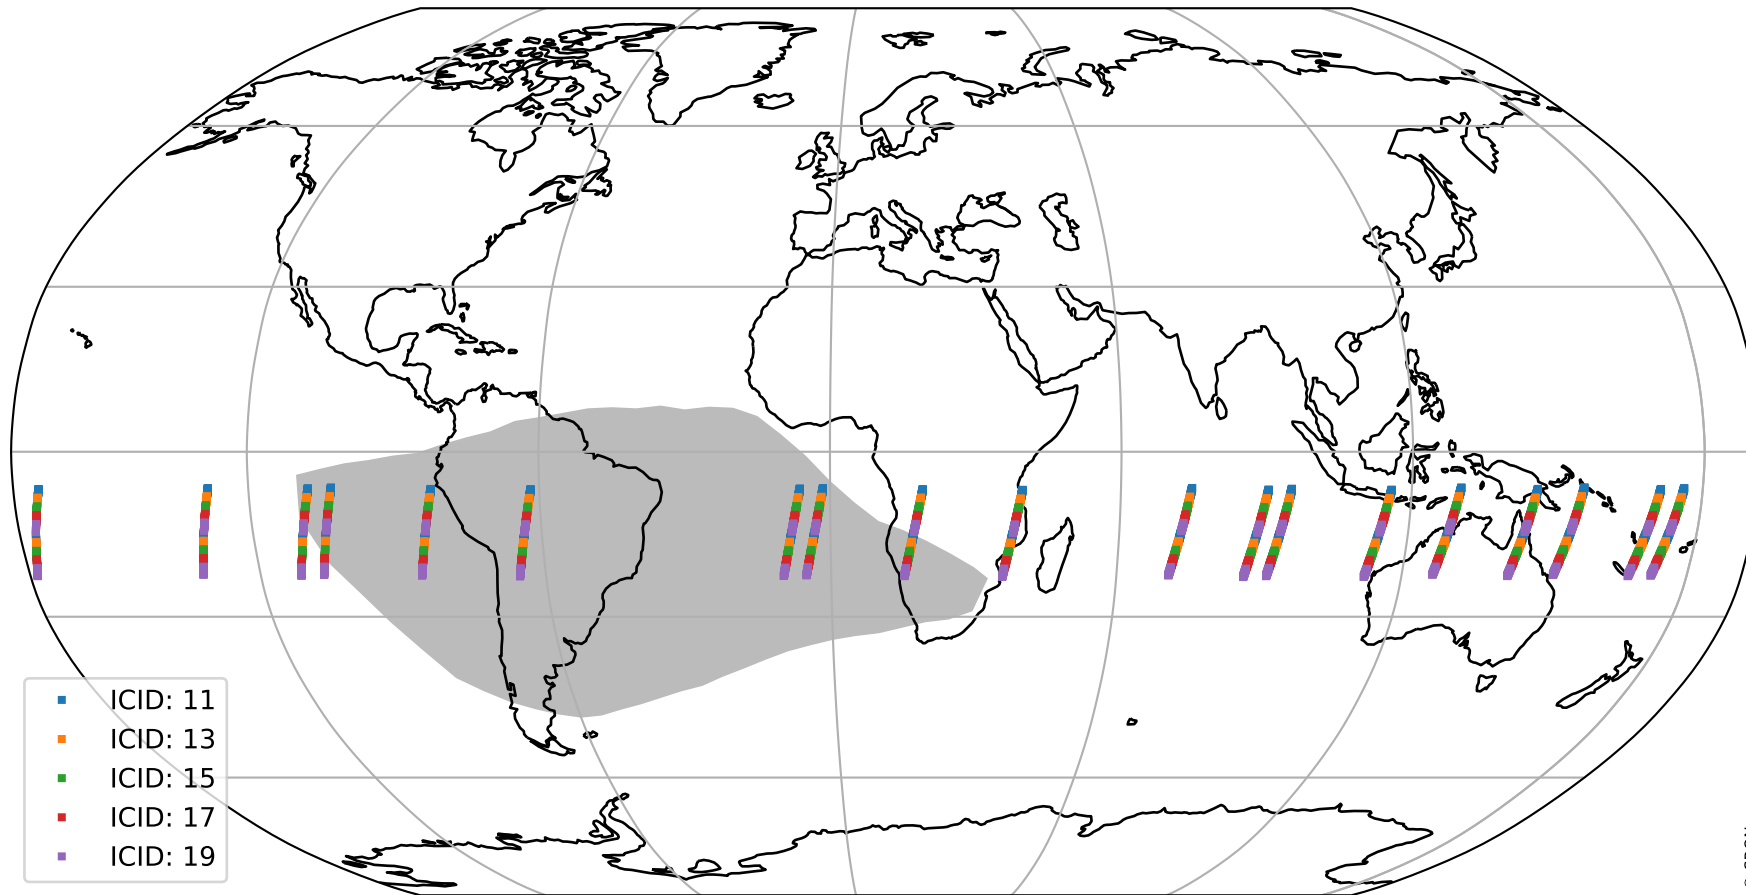

Tropomi SWIR offset (beta nominal)

orbits : 19 in [24517, 24562]
coverage : 2022-07-07 / 2022-07-10
median : 0.52596 V
spread : 0.035914 V
created : 2023-08-22T11:15:40

value detector map

Tropomi SWIR offset (beta nominal)

orbits : 19 in [24517, 24562]
coverage : 2022-07-07 / 2022-07-10
median : 31.591 μV
spread : 15.38 μV
created : 2023-08-22T11:15:40

Tropomi SWIR offset (beta nominal)

orbits : 19 in [24517, 24562]
coverage : 2022-07-07 / 2022-07-10
median : -0.060526 mV
spread : 0.40662 mV
created : 2023-08-22T11:15:40

value compared with SWIR offset CKD

Tropomi SWIR offset (beta nominal) ground-tracks of Sentinel-5P

orbits : 19 in [24517, 24562]
coverage : 2022-07-07 / 2022-07-10
created : 2023-08-22T11:15:41

Tropomi SWIR offset (beta nominal)

orbits : [1867, 24562]
coverage : 2018-02-20 / 2022-07-10
created : 2023-08-22T11:15:41

trend of detector median & temperatures