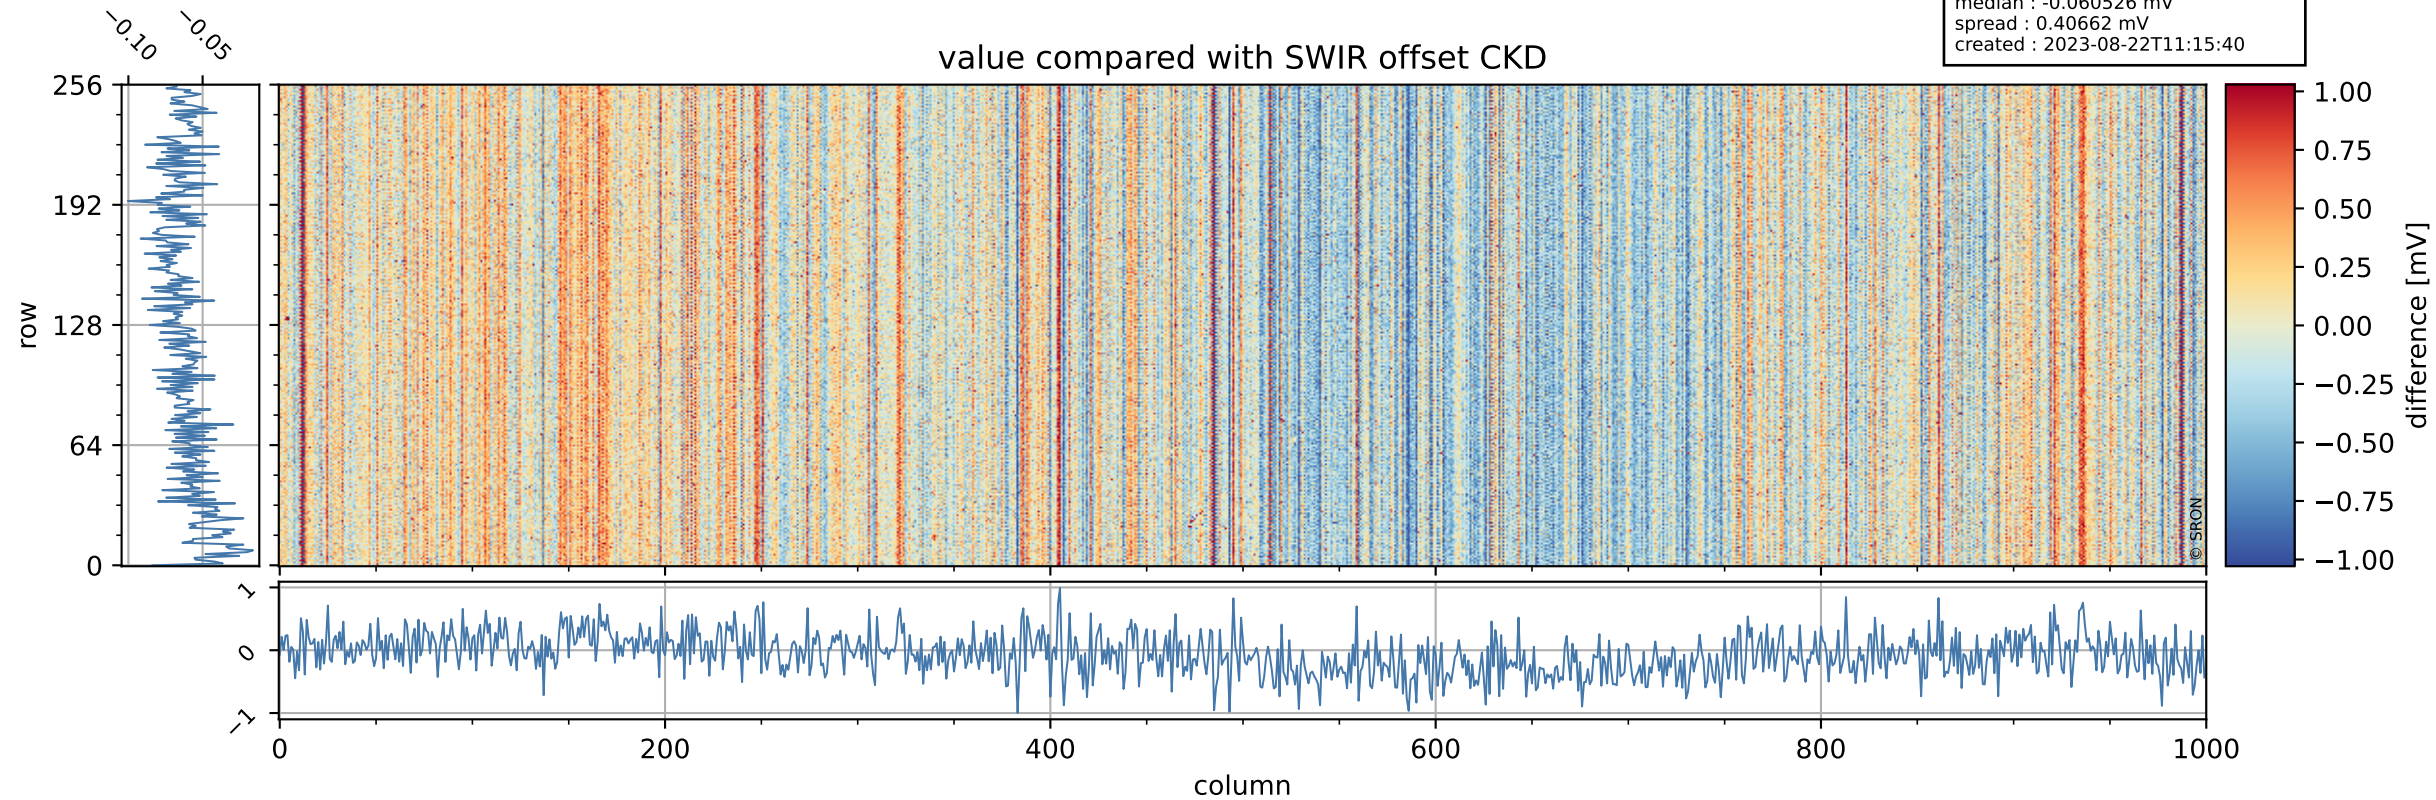

Tropomi SWIR offset (beta nominal)

orbits : 19 in [24517, 24562]
coverage : 2022-07-07 / 2022-07-10
median : 0.52596 V
spread : 0.035914 V
created : 2023-08-22T11:15:40

value detector map

Tropomi SWIR offset (beta nominal)

orbits : 19 in [24517, 24562]
coverage : 2022-07-07 / 2022-07-10
median : 31.591 μV
spread : 15.38 μV
created : 2023-08-22T11:15:40

Tropomi SWIR offset (beta nominal)

orbits : 19 in [24517, 24562]
coverage : 2022-07-07 / 2022-07-10
median : -0.060526 mV
spread : 0.40662 mV
created : 2023-08-22T11:15:40

value compared with SWIR offset CKD

Tropomi SWIR offset (beta nominal) ground-tracks of Sentinel-5P

orbits : 19 in [24517, 24562]
coverage : 2022-07-07 / 2022-07-10
created : 2023-08-22T11:15:41

Tropomi SWIR offset (beta nominal)

orbits : [1867, 24562]
coverage : 2018-02-20 / 2022-07-10
created : 2023-08-22T11:15:41

trend of detector median & temperatures