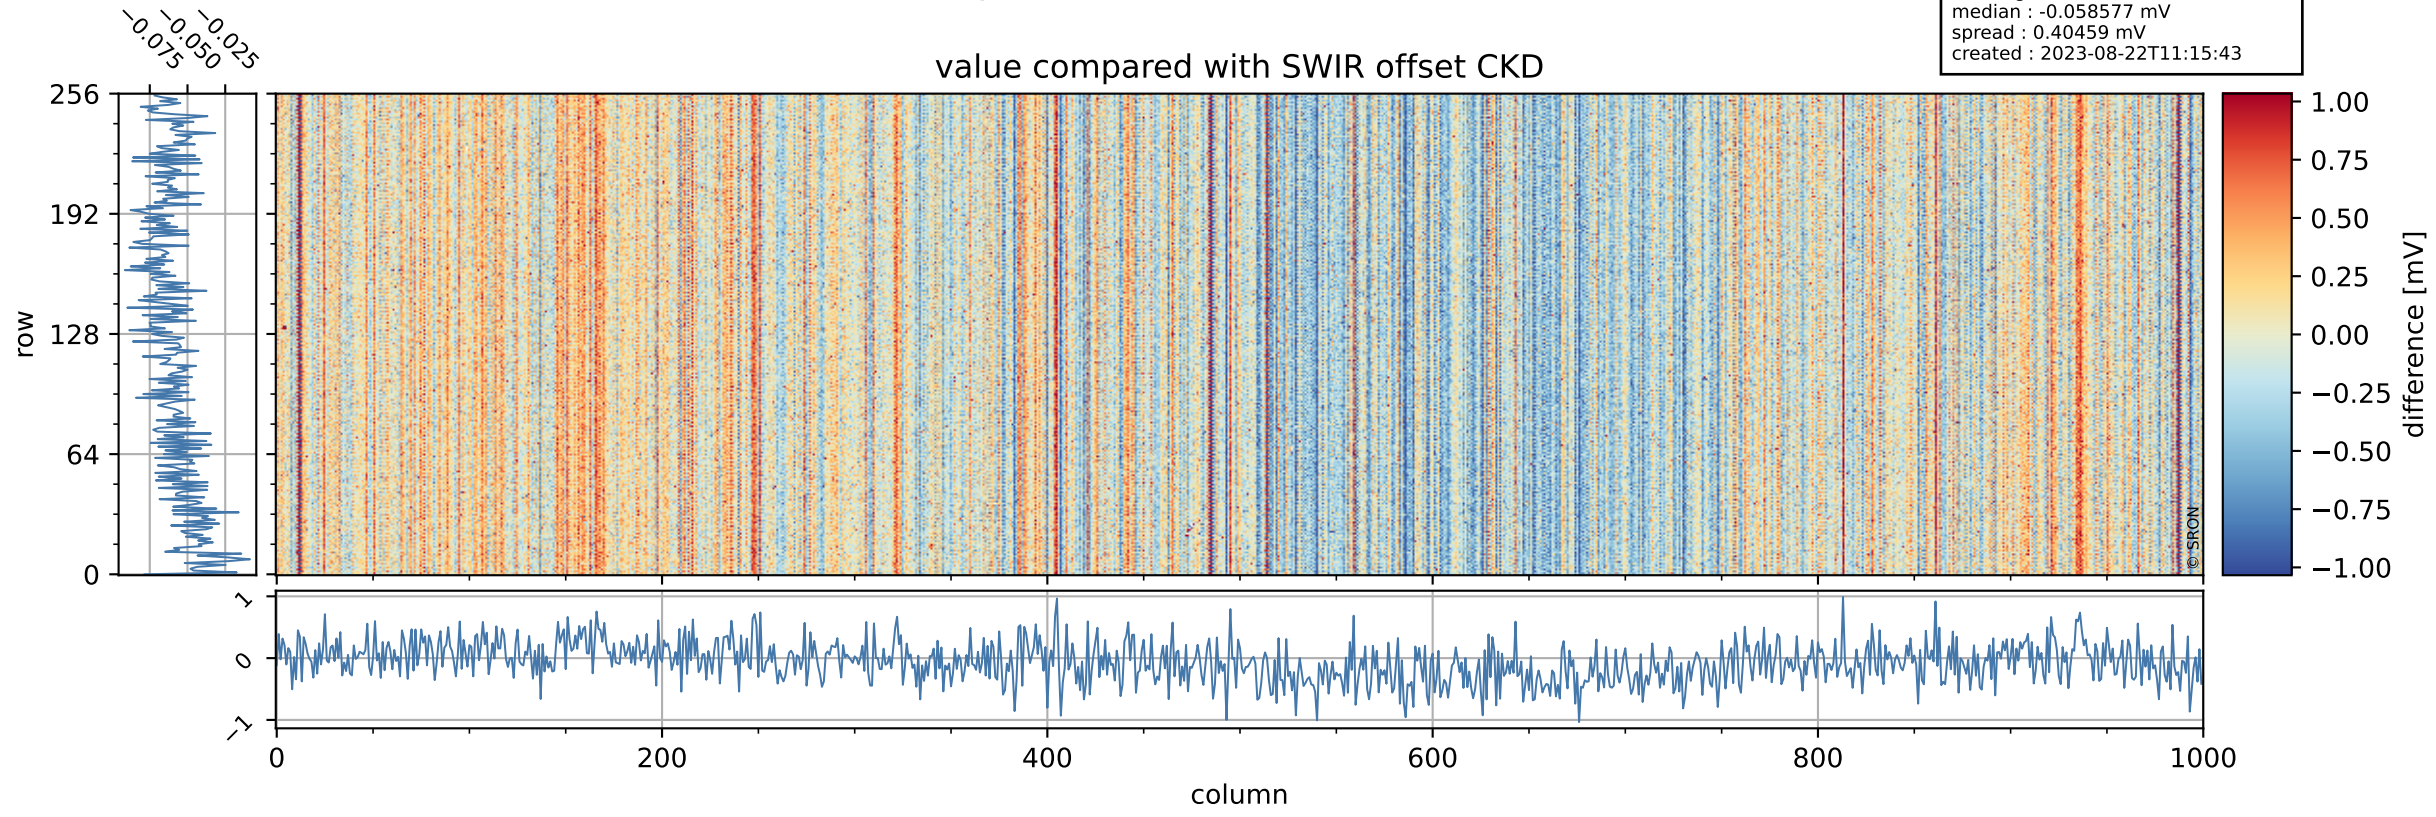

Tropomi SWIR offset (beta nominal)

orbits : 20 in [24562, 24607]
coverage : 2022-07-10 / 2022-07-13
median : 0.52595 V
spread : 0.035912 V
created : 2023-08-22T11:15:42

value detector map

Tropomi SWIR offset (beta nominal)

orbits : 20 in [24562, 24607]
coverage : 2022-07-10 / 2022-07-13
median : 29.661 μV
spread : 14.768 μV
created : 2023-08-22T11:15:42

Tropomi SWIR offset (beta nominal)

orbits : 20 in [24562, 24607]
coverage : 2022-07-10 / 2022-07-13
median : -0.058577 mV
spread : 0.40459 mV
created : 2023-08-22T11:15:43

value compared with SWIR offset CKD

Tropomi SWIR offset (beta nominal) ground-tracks of Sentinel-5P

orbits : 20 in [24562, 24607]
coverage : 2022-07-10 / 2022-07-13
created : 2023-08-22T11:15:43

Tropomi SWIR offset (beta nominal)

orbits : [1867, 24607]
coverage : 2018-02-20 / 2022-07-13
created : 2023-08-22T11:15:43

trend of detector median & temperatures