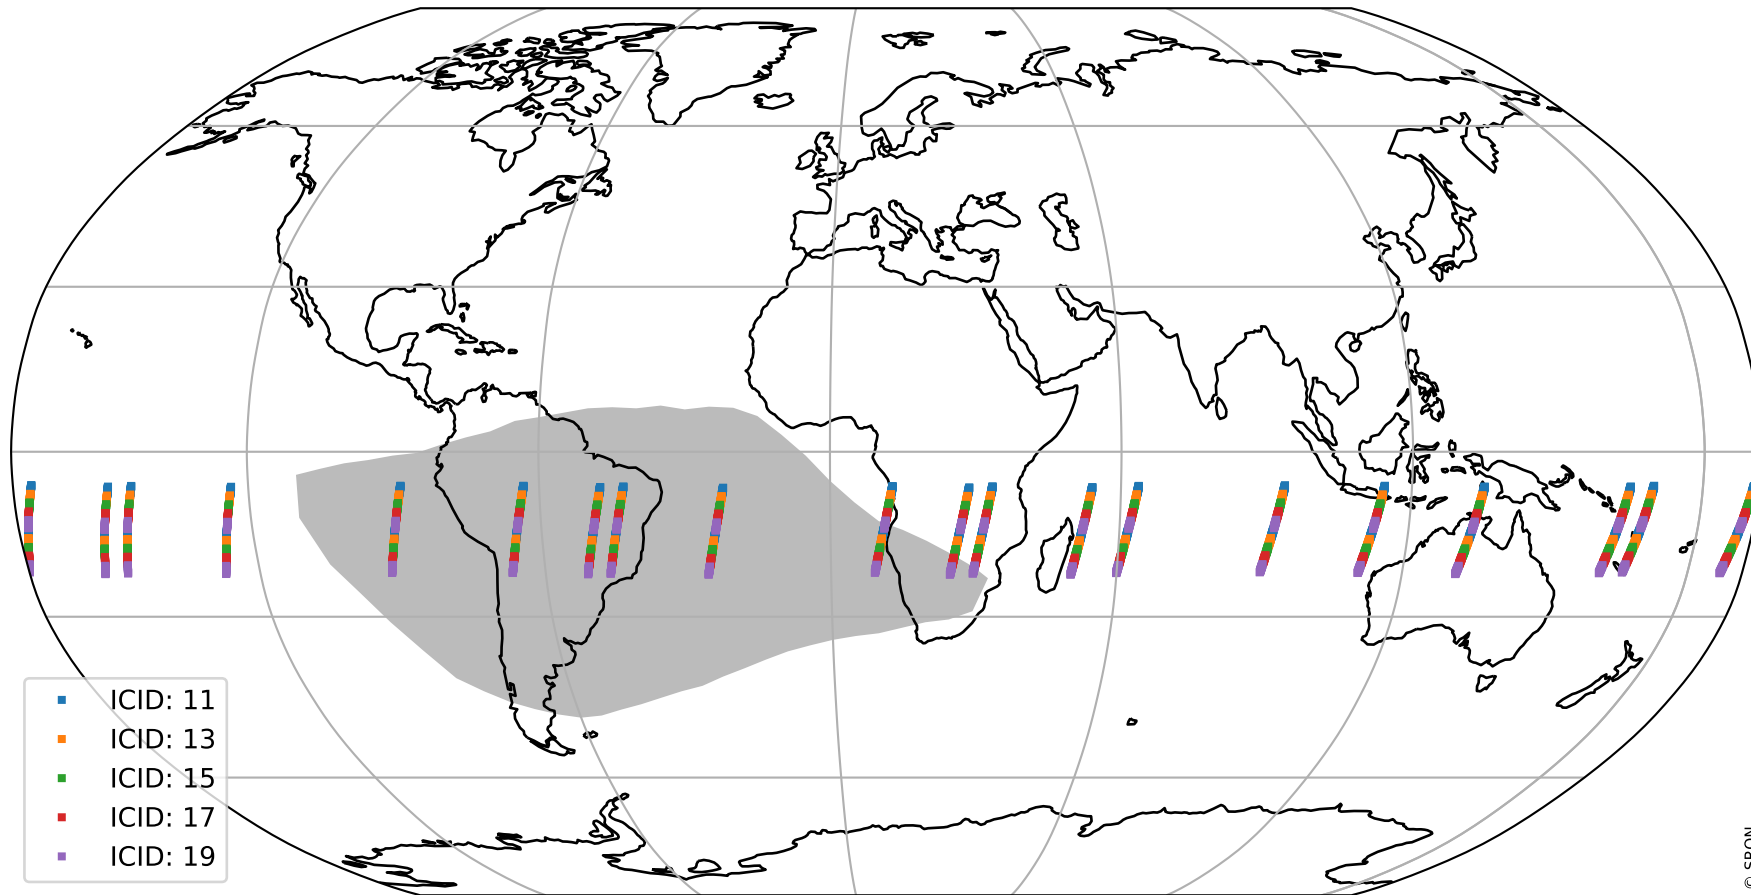

Tropomi SWIR offset (beta nominal)

orbits : 20 in [24562, 24607]
coverage : 2022-07-10 / 2022-07-13
median : 0.52595 V
spread : 0.035912 V
created : 2023-08-22T11:15:42

value detector map

Tropomi SWIR offset (beta nominal)

orbits : 20 in [24562, 24607]
coverage : 2022-07-10 / 2022-07-13
median : 29.661 μV
spread : 14.768 μV
created : 2023-08-22T11:15:42

Tropomi SWIR offset (beta nominal)

orbits : 20 in [24562, 24607]
coverage : 2022-07-10 / 2022-07-13
median : -0.058577 mV
spread : 0.40459 mV
created : 2023-08-22T11:15:43

value compared with SWIR offset CKD

Tropomi SWIR offset (beta nominal) ground-tracks of Sentinel-5P

orbits : 20 in [24562, 24607]
coverage : 2022-07-10 / 2022-07-13
created : 2023-08-22T11:15:43

Tropomi SWIR offset (beta nominal)

orbits : [1867, 24607]
coverage : 2018-02-20 / 2022-07-13
created : 2023-08-22T11:15:43

trend of detector median & temperatures