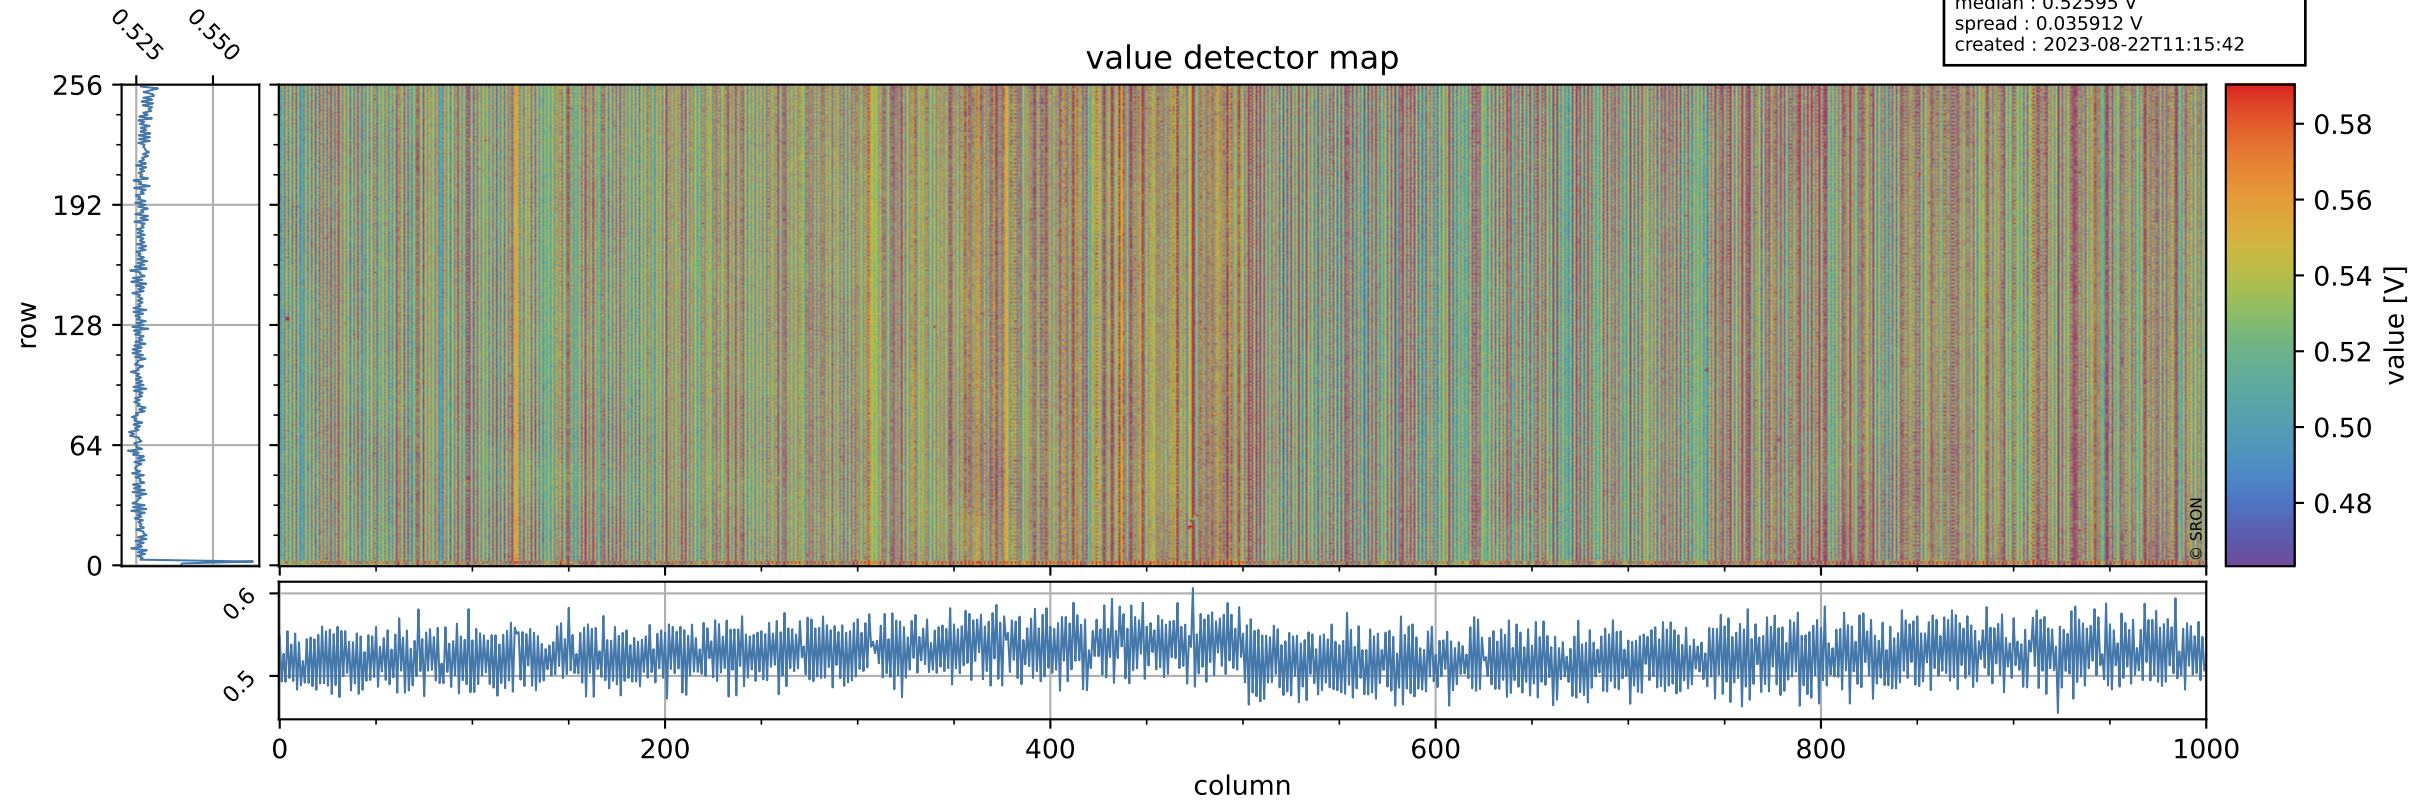

Tropomi SWIR offset (beta nominal)

orbits : 20 in [24562, 24607]
coverage : 2022-07-10 / 2022-07-13
median : 0.52595 V
spread : 0.035912 V
created : 2023-08-22T11:15:42

value detector map

Tropomi SWIR offset (beta nominal)

orbits : 20 in [24562, 24607]
coverage : 2022-07-10 / 2022-07-13
median : 29.661 μV
spread : 14.768 μV
created : 2023-08-22T11:15:42

Tropomi SWIR offset (beta nominal)

orbits : 20 in [24562, 24607]
coverage : 2022-07-10 / 2022-07-13
median : -0.058577 mV
spread : 0.40459 mV
created : 2023-08-22T11:15:43

value compared with SWIR offset CKD

Tropomi SWIR offset (beta nominal) ground-tracks of Sentinel-5P

orbits : 20 in [24562, 24607]
coverage : 2022-07-10 / 2022-07-13
created : 2023-08-22T11:15:43

Tropomi SWIR offset (beta nominal)

orbits : [1867, 24607]
coverage : 2018-02-20 / 2022-07-13
created : 2023-08-22T11:15:43

trend of detector median & temperatures