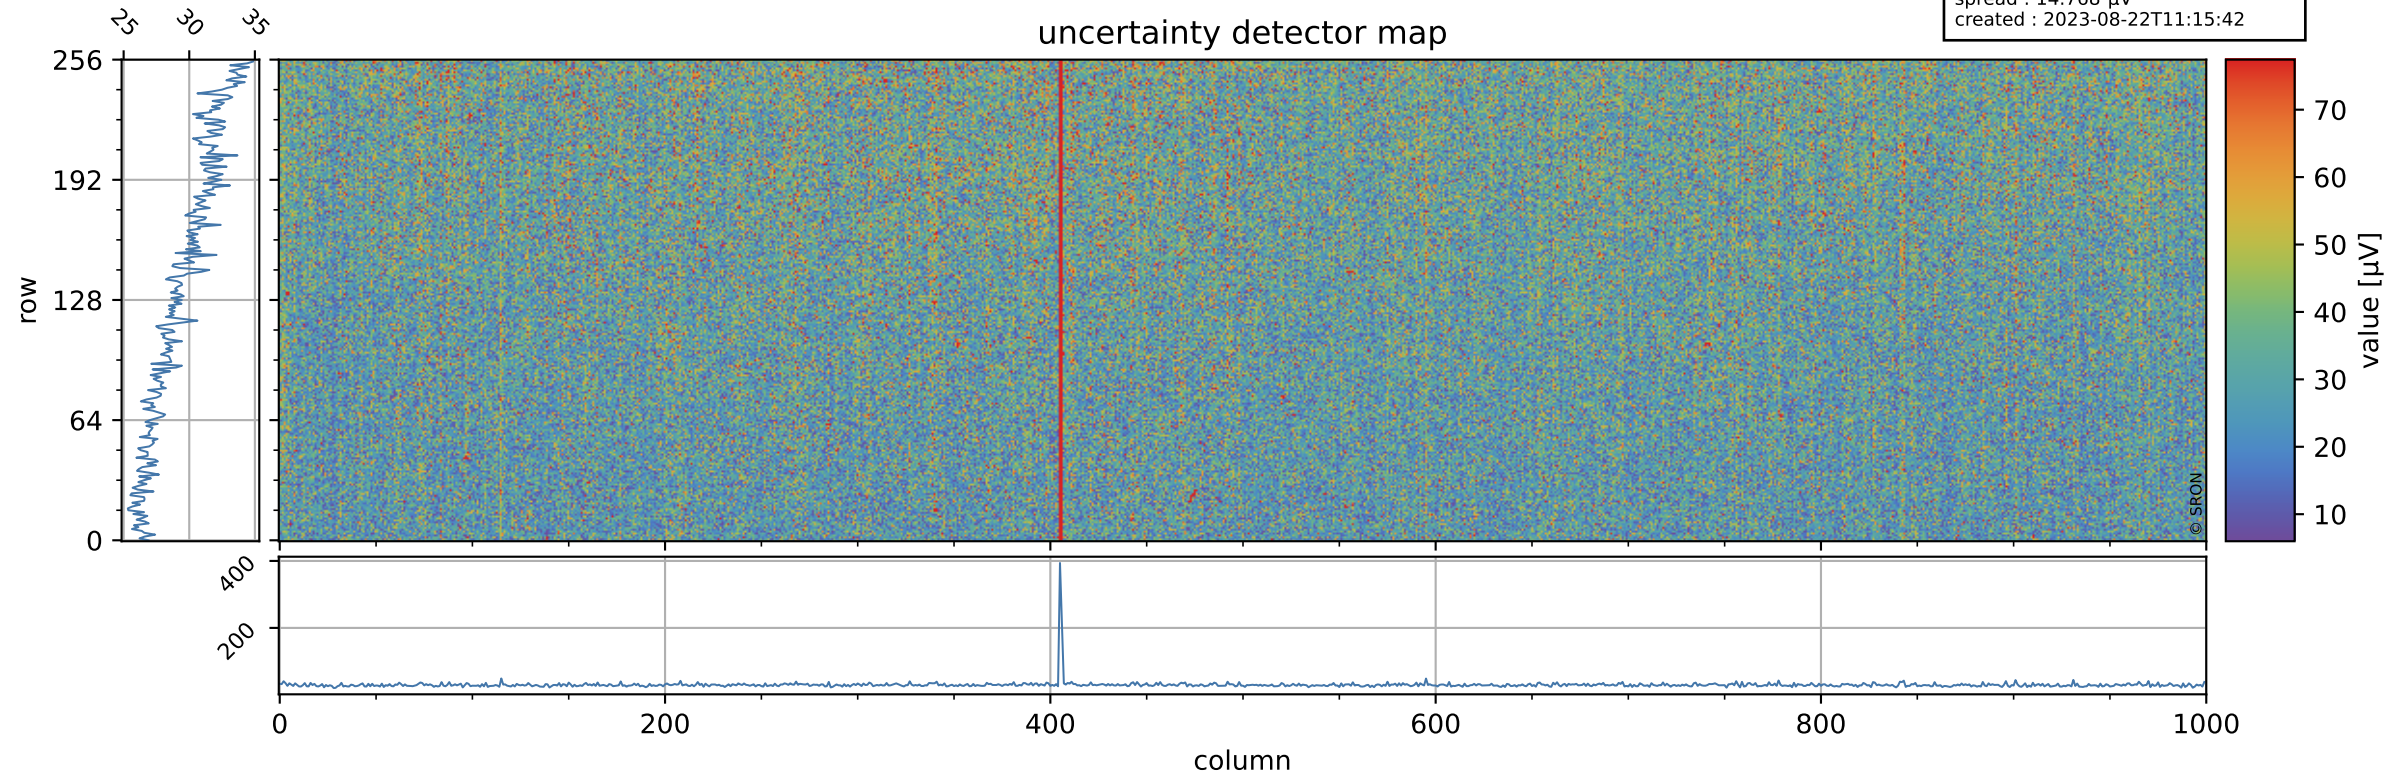

Tropomi SWIR offset (beta nominal)

orbits : 20 in [24562, 24607]
coverage : 2022-07-10 / 2022-07-13
median : 0.52595 V
spread : 0.035912 V
created : 2023-08-22T11:15:42

value detector map

Tropomi SWIR offset (beta nominal)

orbits : 20 in [24562, 24607]
coverage : 2022-07-10 / 2022-07-13
median : 29.661 μV
spread : 14.768 μV
created : 2023-08-22T11:15:42

Tropomi SWIR offset (beta nominal)

orbits : 20 in [24562, 24607]
coverage : 2022-07-10 / 2022-07-13
median : -0.058577 mV
spread : 0.40459 mV
created : 2023-08-22T11:15:43

value compared with SWIR offset CKD

Tropomi SWIR offset (beta nominal) ground-tracks of Sentinel-5P

orbits : 20 in [24562, 24607]
coverage : 2022-07-10 / 2022-07-13
created : 2023-08-22T11:15:43

Tropomi SWIR offset (beta nominal)

orbits : [1867, 24607]
coverage : 2018-02-20 / 2022-07-13
created : 2023-08-22T11:15:43

trend of detector median & temperatures