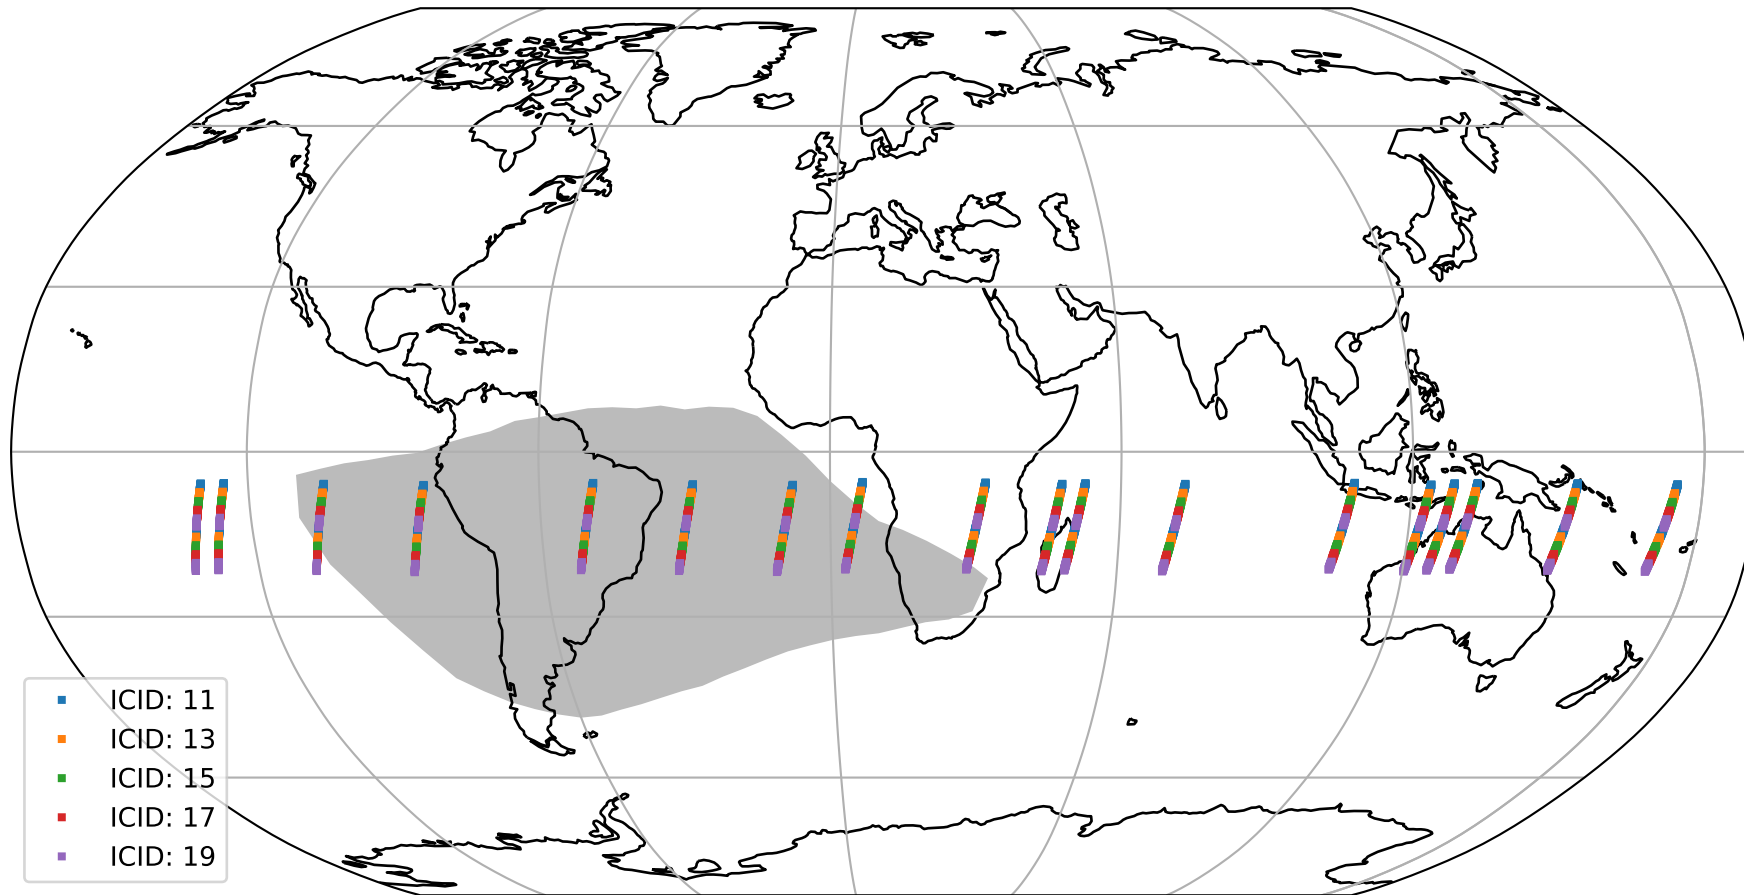

Tropomi SWIR offset (beta nominal)

orbits : 18 in [24607, 24652]
coverage : 2022-07-14 / 2022-07-17
median : 0.52596 V
spread : 0.035907 V
created : 2023-08-22T11:15:44

value detector map

Tropomi SWIR offset (beta nominal)

orbits : 18 in [24607, 24652]
coverage : 2022-07-14 / 2022-07-17
median : 30.031 μV
spread : 14.933 μV
created : 2023-08-22T11:15:45

Tropomi SWIR offset (beta nominal)

orbits : 18 in [24607, 24652]
coverage : 2022-07-14 / 2022-07-17
median : -0.050027 mV
spread : 0.40835 mV
created : 2023-08-22T11:15:45

value compared with SWIR offset CKD

Tropomi SWIR offset (beta nominal) ground-tracks of Sentinel-5P

orbits : 18 in [24607, 24652]
coverage : 2022-07-14 / 2022-07-17
created : 2023-08-22T11:15:45

Tropomi SWIR offset (beta nominal)

orbits : [1867, 24652]
coverage : 2018-02-20 / 2022-07-17
created : 2023-08-22T11:15:45

trend of detector median & temperatures