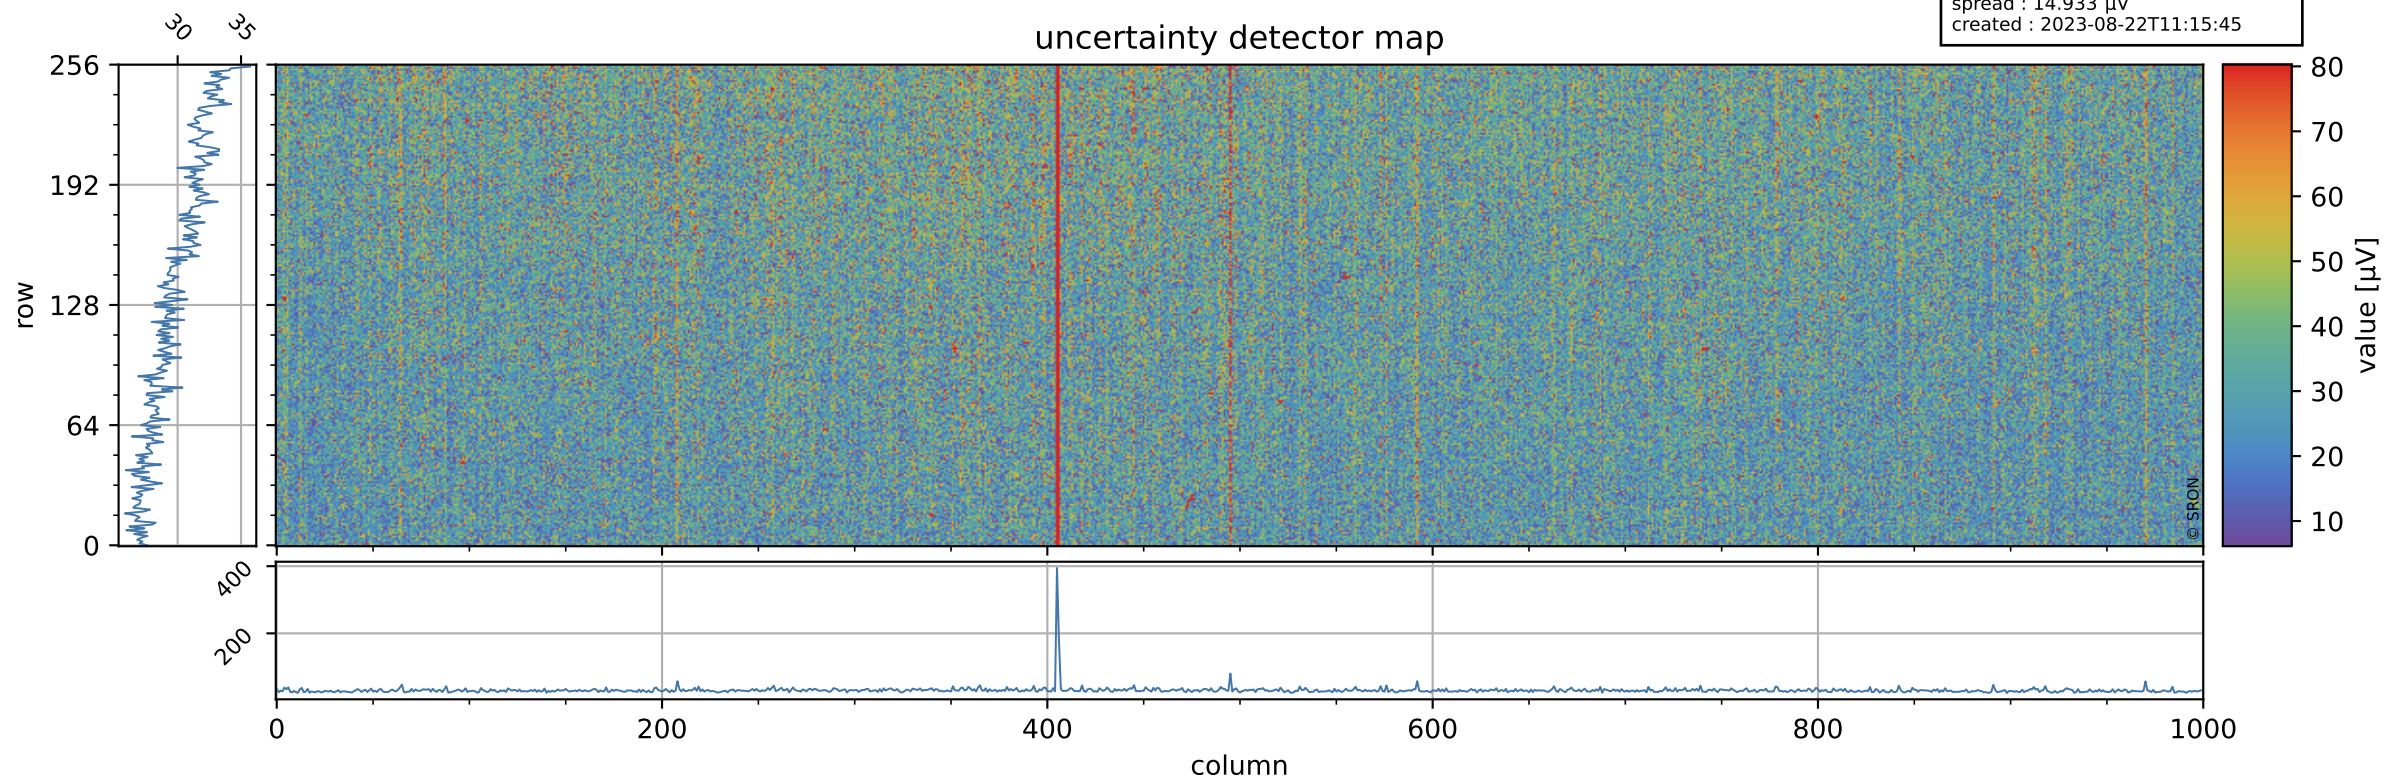

Tropomi SWIR offset (beta nominal)

orbits : 18 in [24607, 24652]
coverage : 2022-07-14 / 2022-07-17
median : 0.52596 V
spread : 0.035907 V
created : 2023-08-22T11:15:44

value detector map

Tropomi SWIR offset (beta nominal)

orbits : 18 in [24607, 24652]
coverage : 2022-07-14 / 2022-07-17
median : 30.031 μV
spread : 14.933 μV
created : 2023-08-22T11:15:45

Tropomi SWIR offset (beta nominal)

orbits : 18 in [24607, 24652]
coverage : 2022-07-14 / 2022-07-17
median : -0.050027 mV
spread : 0.40835 mV
created : 2023-08-22T11:15:45

value compared with SWIR offset CKD

Tropomi SWIR offset (beta nominal) ground-tracks of Sentinel-5P

orbits : 18 in [24607, 24652]
coverage : 2022-07-14 / 2022-07-17
created : 2023-08-22T11:15:45

Tropomi SWIR offset (beta nominal)

orbits : [1867, 24652]
coverage : 2018-02-20 / 2022-07-17
created : 2023-08-22T11:15:45

trend of detector median & temperatures