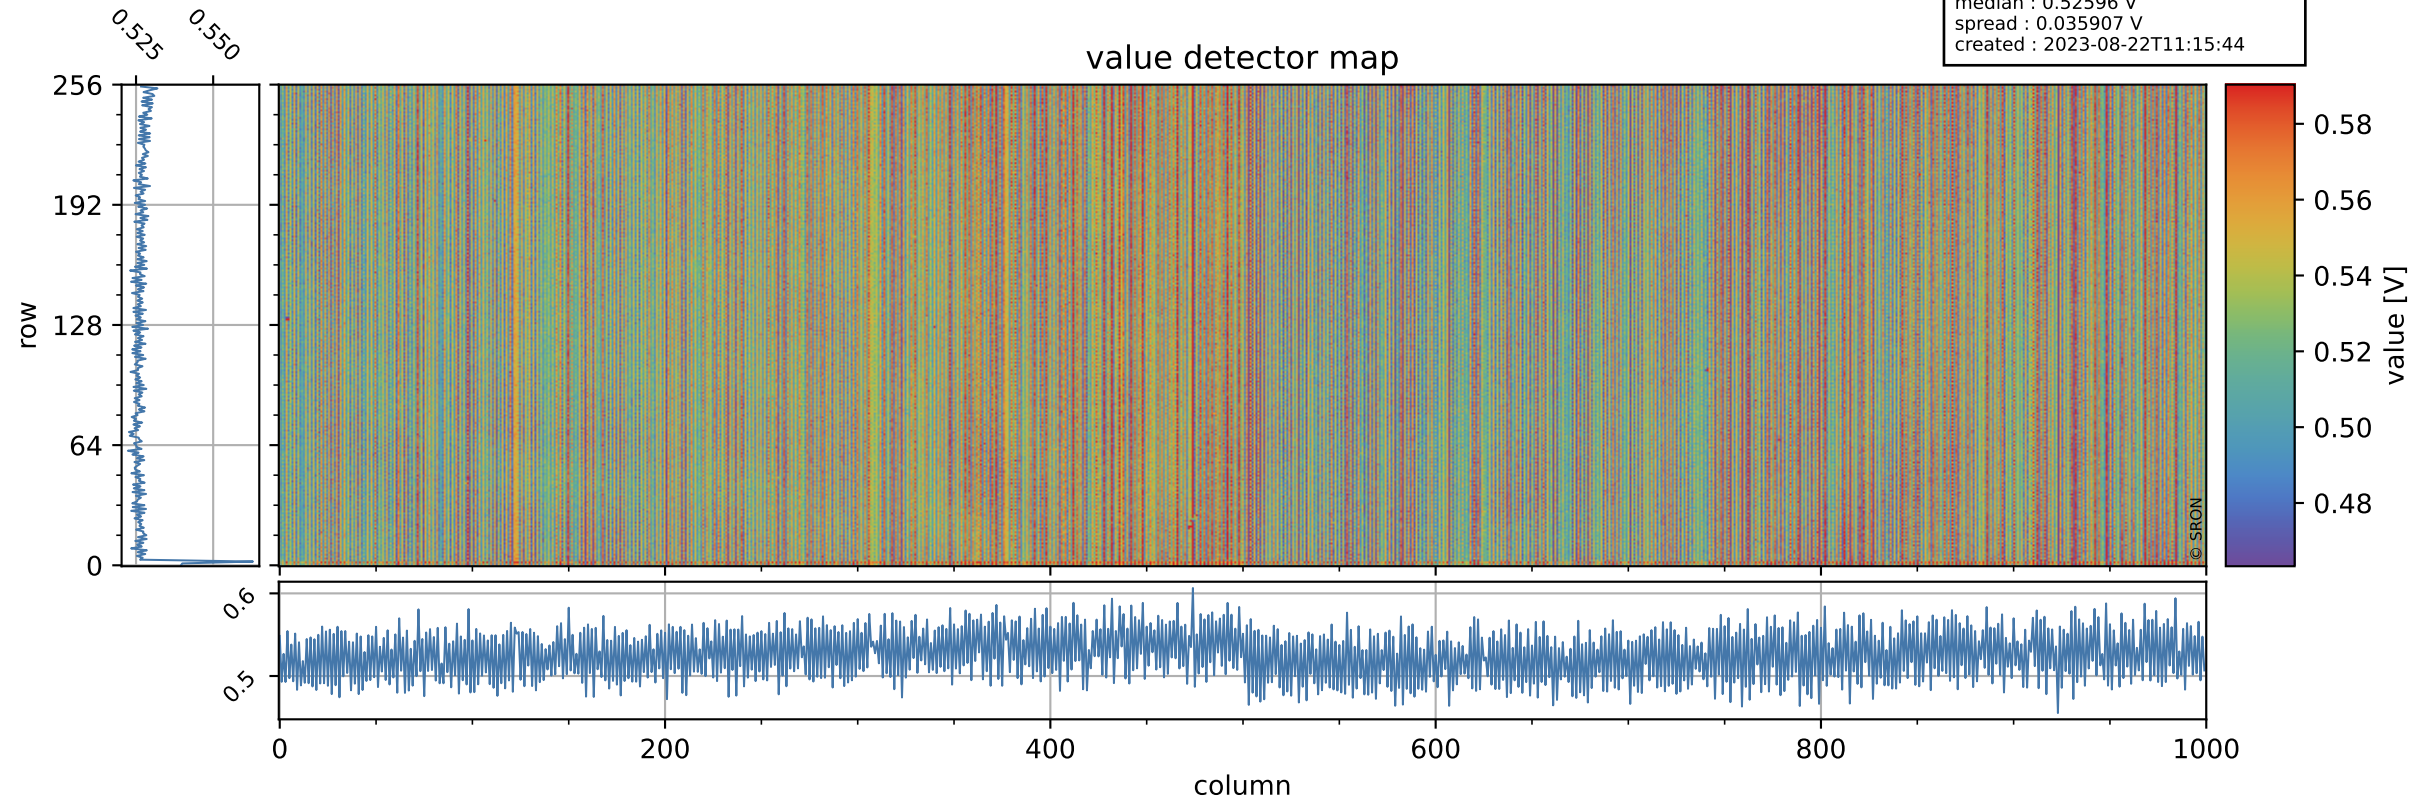

Tropomi SWIR offset (beta nominal)

orbits : 18 in [24607, 24652]
coverage : 2022-07-14 / 2022-07-17
median : 0.52596 V
spread : 0.035907 V
created : 2023-08-22T11:15:44

value detector map

Tropomi SWIR offset (beta nominal)

orbits : 18 in [24607, 24652]
coverage : 2022-07-14 / 2022-07-17
median : 30.031 μV
spread : 14.933 μV
created : 2023-08-22T11:15:45

Tropomi SWIR offset (beta nominal)

orbits : 18 in [24607, 24652]
coverage : 2022-07-14 / 2022-07-17
median : -0.050027 mV
spread : 0.40835 mV
created : 2023-08-22T11:15:45

value compared with SWIR offset CKD

Tropomi SWIR offset (beta nominal) ground-tracks of Sentinel-5P

orbits : 18 in [24607, 24652]
coverage : 2022-07-14 / 2022-07-17
created : 2023-08-22T11:15:45

Tropomi SWIR offset (beta nominal)

orbits : [1867, 24652]
coverage : 2018-02-20 / 2022-07-17
created : 2023-08-22T11:15:45

trend of detector median & temperatures