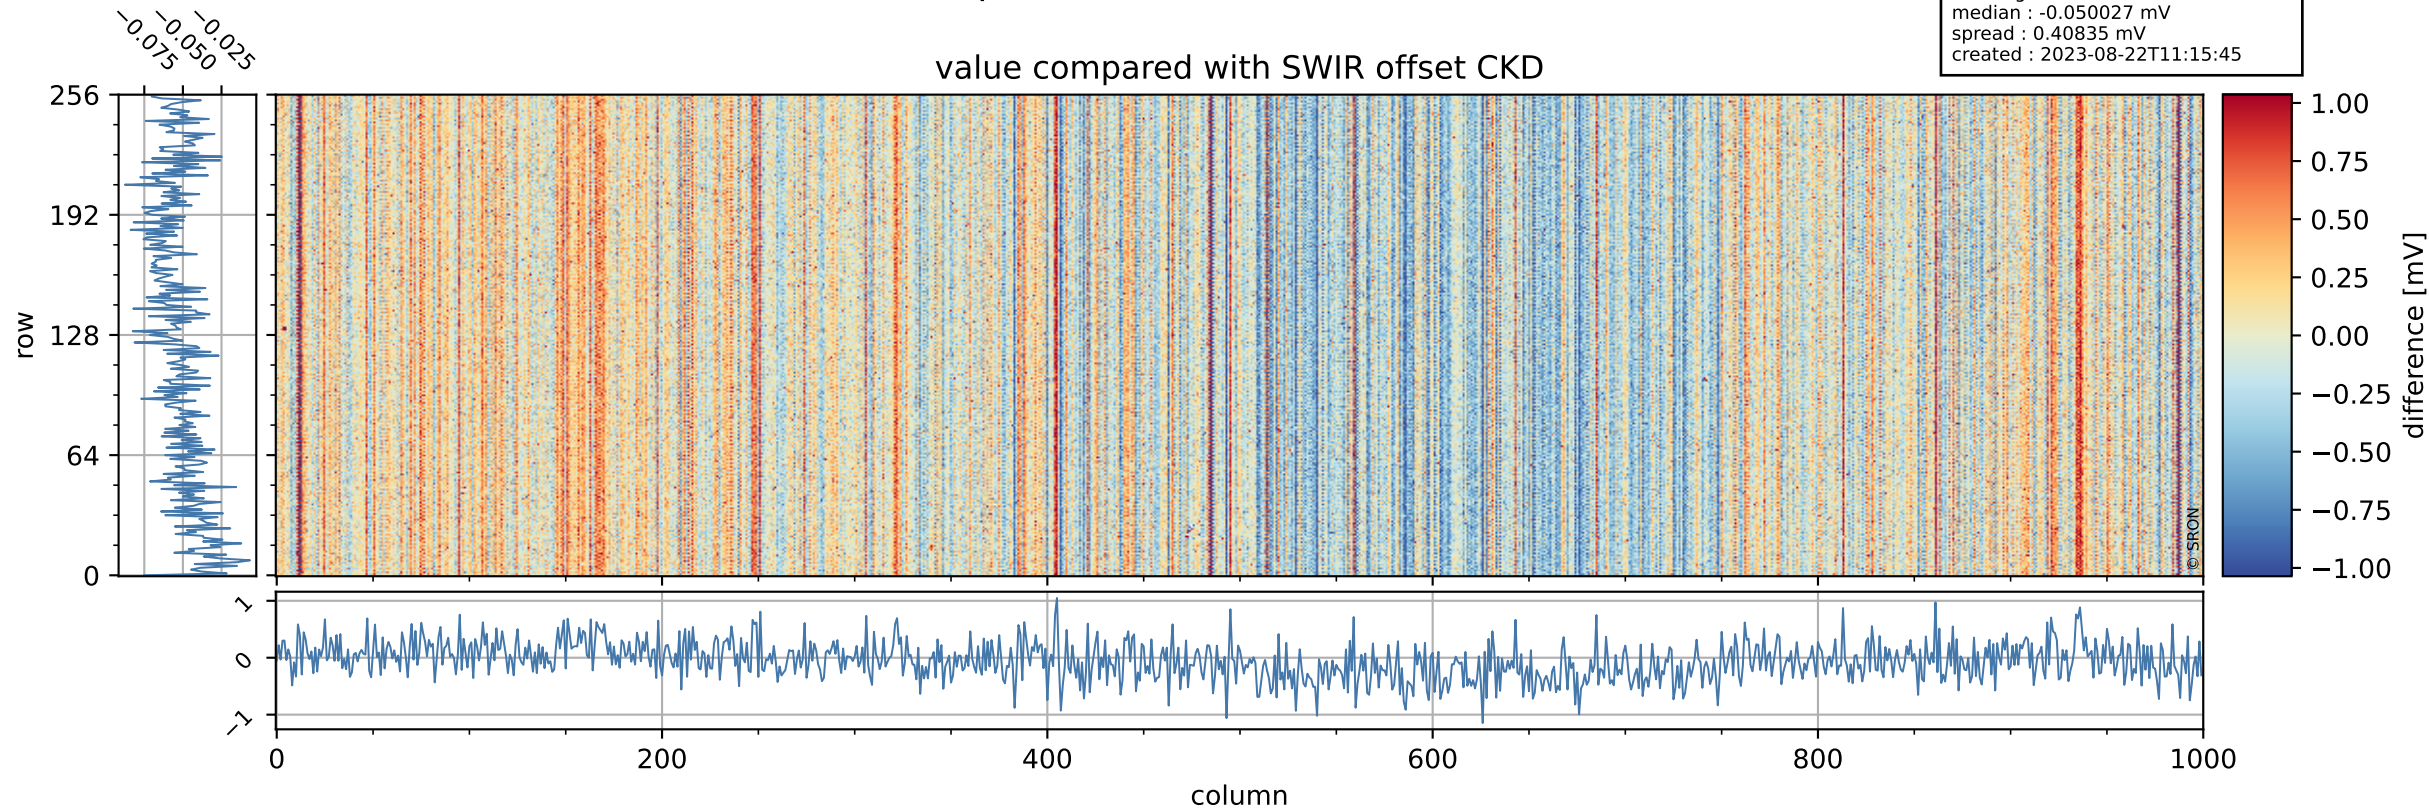

Tropomi SWIR offset (beta nominal)

orbits : 18 in [24607, 24652]
coverage : 2022-07-14 / 2022-07-17
median : 0.52596 V
spread : 0.035907 V
created : 2023-08-22T11:15:44

value detector map

Tropomi SWIR offset (beta nominal)

orbits : 18 in [24607, 24652]
coverage : 2022-07-14 / 2022-07-17
median : 30.031 μV
spread : 14.933 μV
created : 2023-08-22T11:15:45

Tropomi SWIR offset (beta nominal)

orbits : 18 in [24607, 24652]
coverage : 2022-07-14 / 2022-07-17
median : -0.050027 mV
spread : 0.40835 mV
created : 2023-08-22T11:15:45

value compared with SWIR offset CKD

Tropomi SWIR offset (beta nominal) ground-tracks of Sentinel-5P

orbits : 18 in [24607, 24652]
coverage : 2022-07-14 / 2022-07-17
created : 2023-08-22T11:15:45

Tropomi SWIR offset (beta nominal)

orbits : [1867, 24652]
coverage : 2018-02-20 / 2022-07-17
created : 2023-08-22T11:15:45

trend of detector median & temperatures