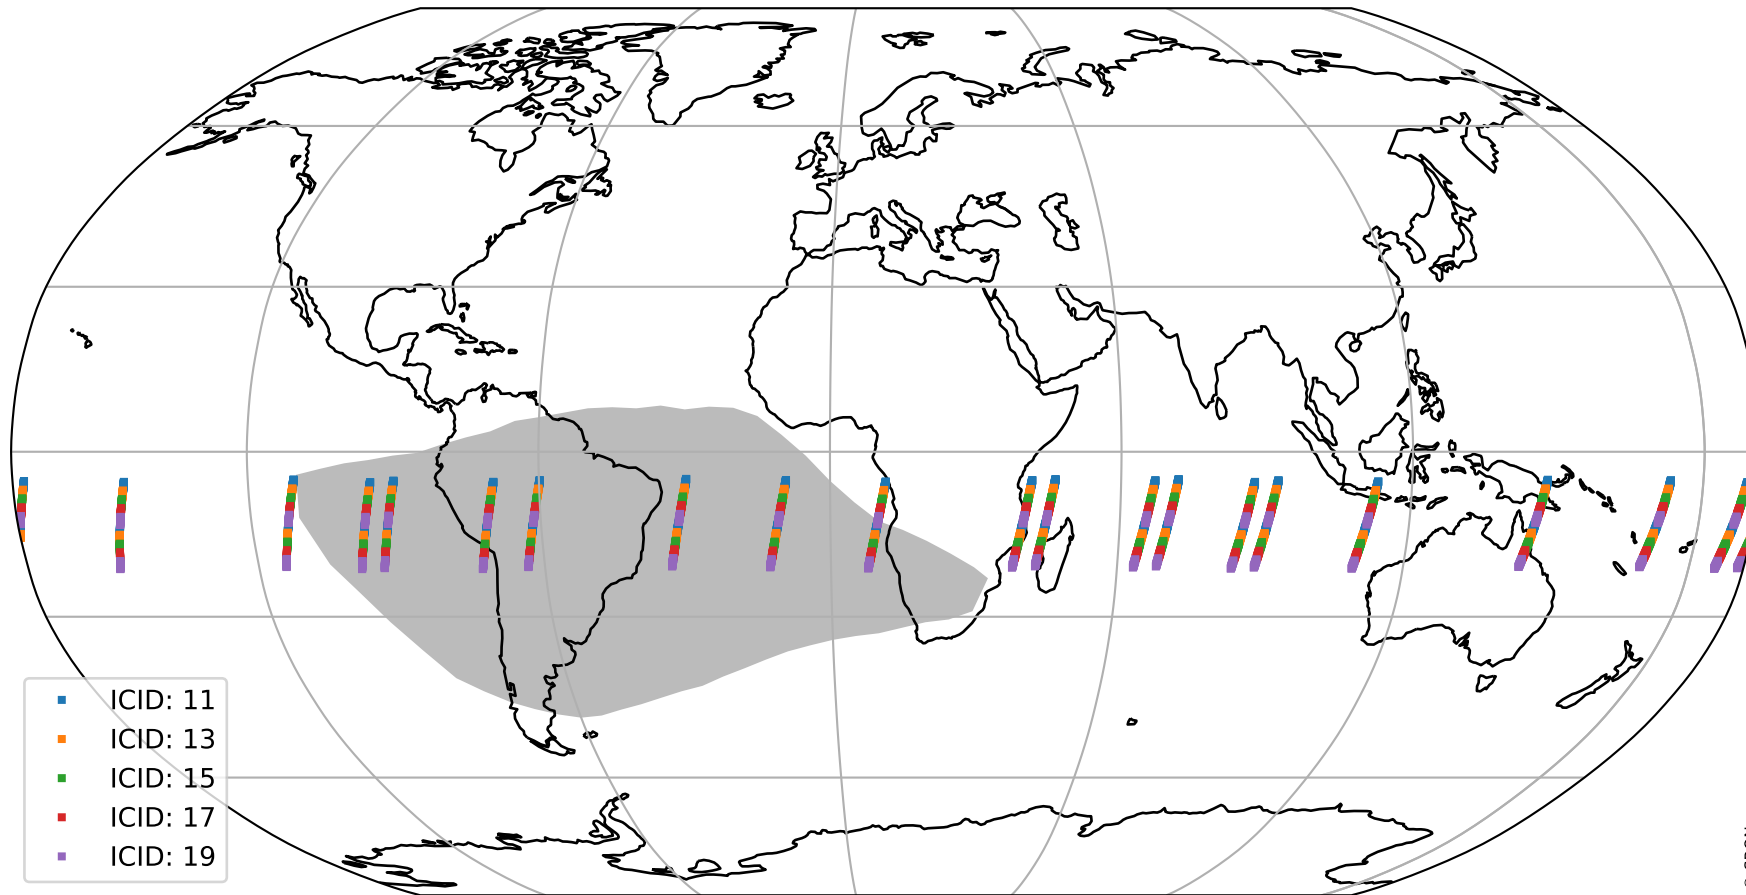

# Tropomi SWIR offset (beta nominal)

orbits : 20 in [24652, 24697]  
coverage : 2022-07-17 / 2022-07-20  
median : 30.625  $\mu\text{V}$   
spread : 15.326  $\mu\text{V}$   
created : 2023-08-22T11:15:47

# Tropomi SWIR offset (beta nominal)

orbits : 20 in [24652, 24697]  
coverage : 2022-07-17 / 2022-07-20  
median : -0.054174 mV  
spread : 0.41637 mV  
created : 2023-08-22T11:15:47

value compared with SWIR offset CKD

# Tropomi SWIR offset (beta nominal) ground-tracks of Sentinel-5P

orbits : 20 in [24652, 24697]  
coverage : 2022-07-17 / 2022-07-20  
created : 2023-08-22T11:15:47

# Tropomi SWIR offset (beta nominal)

orbits : [1867, 24697]  
coverage : 2018-02-20 / 2022-07-20  
created : 2023-08-22T11:15:48