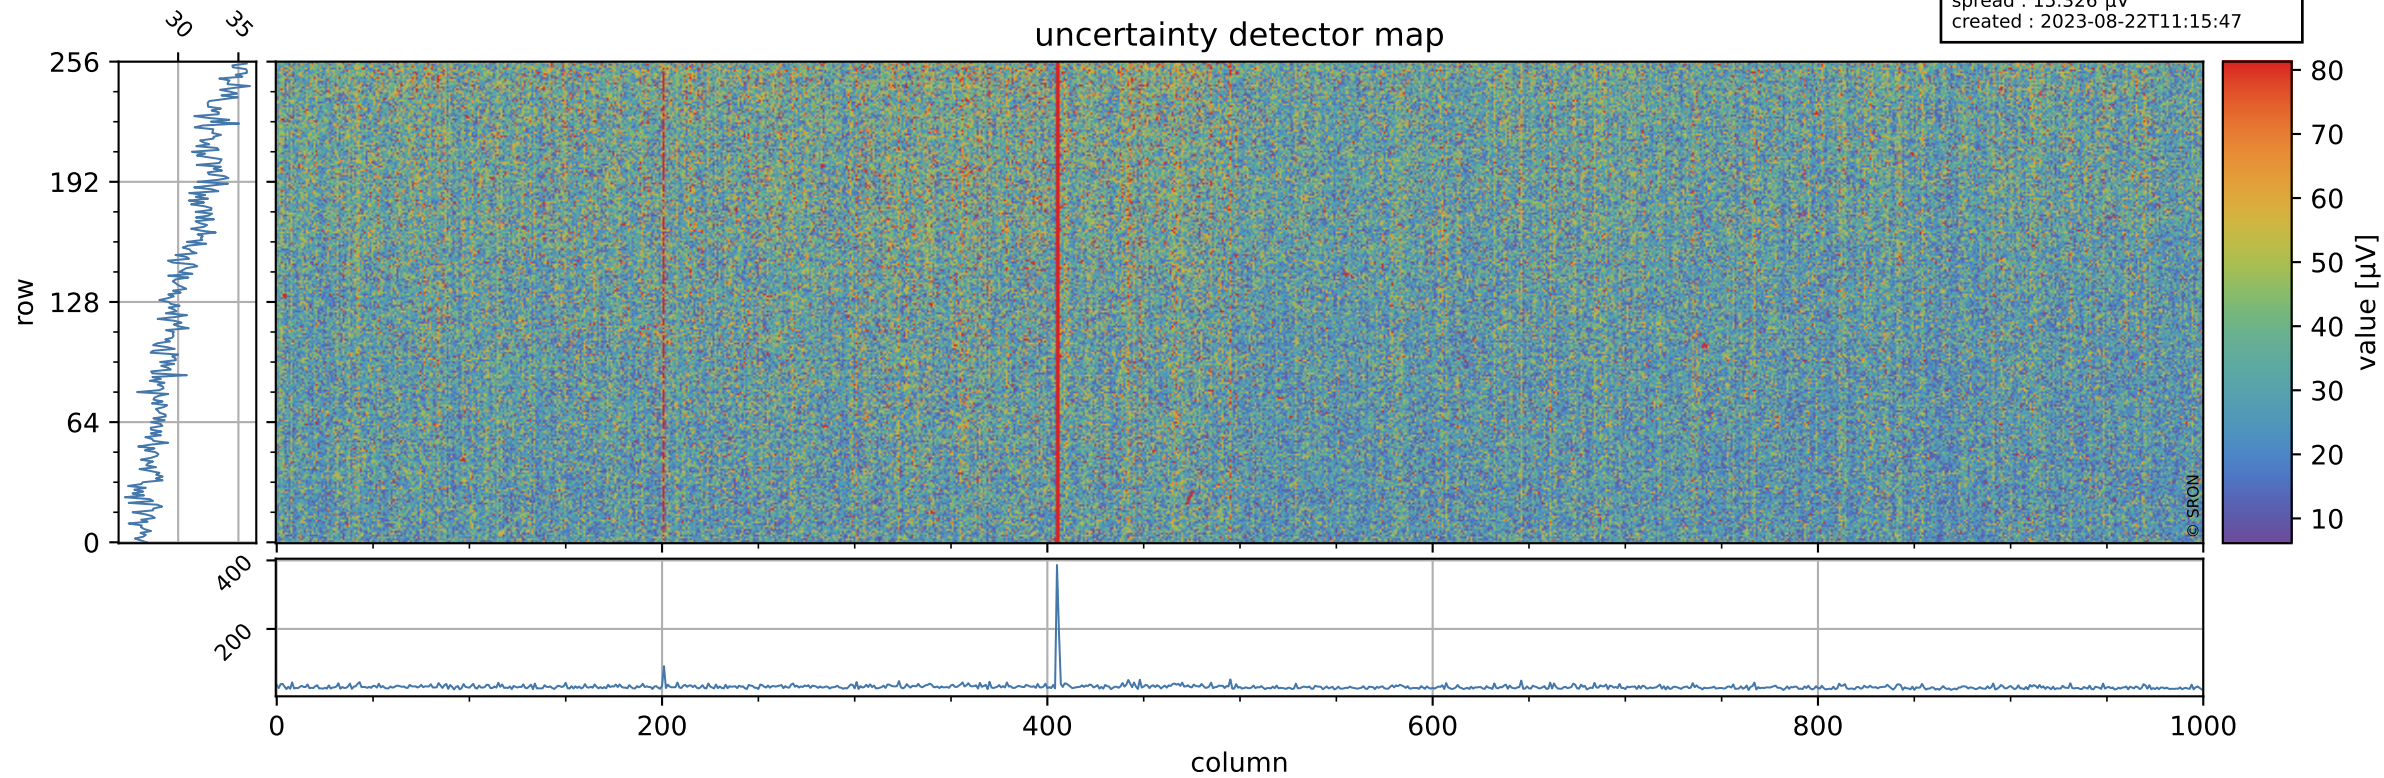

# Tropomi SWIR offset (beta nominal)

orbits : 20 in [24652, 24697]  
coverage : 2022-07-17 / 2022-07-20  
median : 0.52596 V  
spread : 0.035908 V  
created : 2023-08-22T11:15:46

## value detector map

# Tropomi SWIR offset (beta nominal)

orbits : 20 in [24652, 24697]  
coverage : 2022-07-17 / 2022-07-20  
median : 30.625  $\mu\text{V}$   
spread : 15.326  $\mu\text{V}$   
created : 2023-08-22T11:15:47

# Tropomi SWIR offset (beta nominal) ground-tracks of Sentinel-5P

orbits : 20 in [24652, 24697]  
coverage : 2022-07-17 / 2022-07-20  
created : 2023-08-22T11:15:47