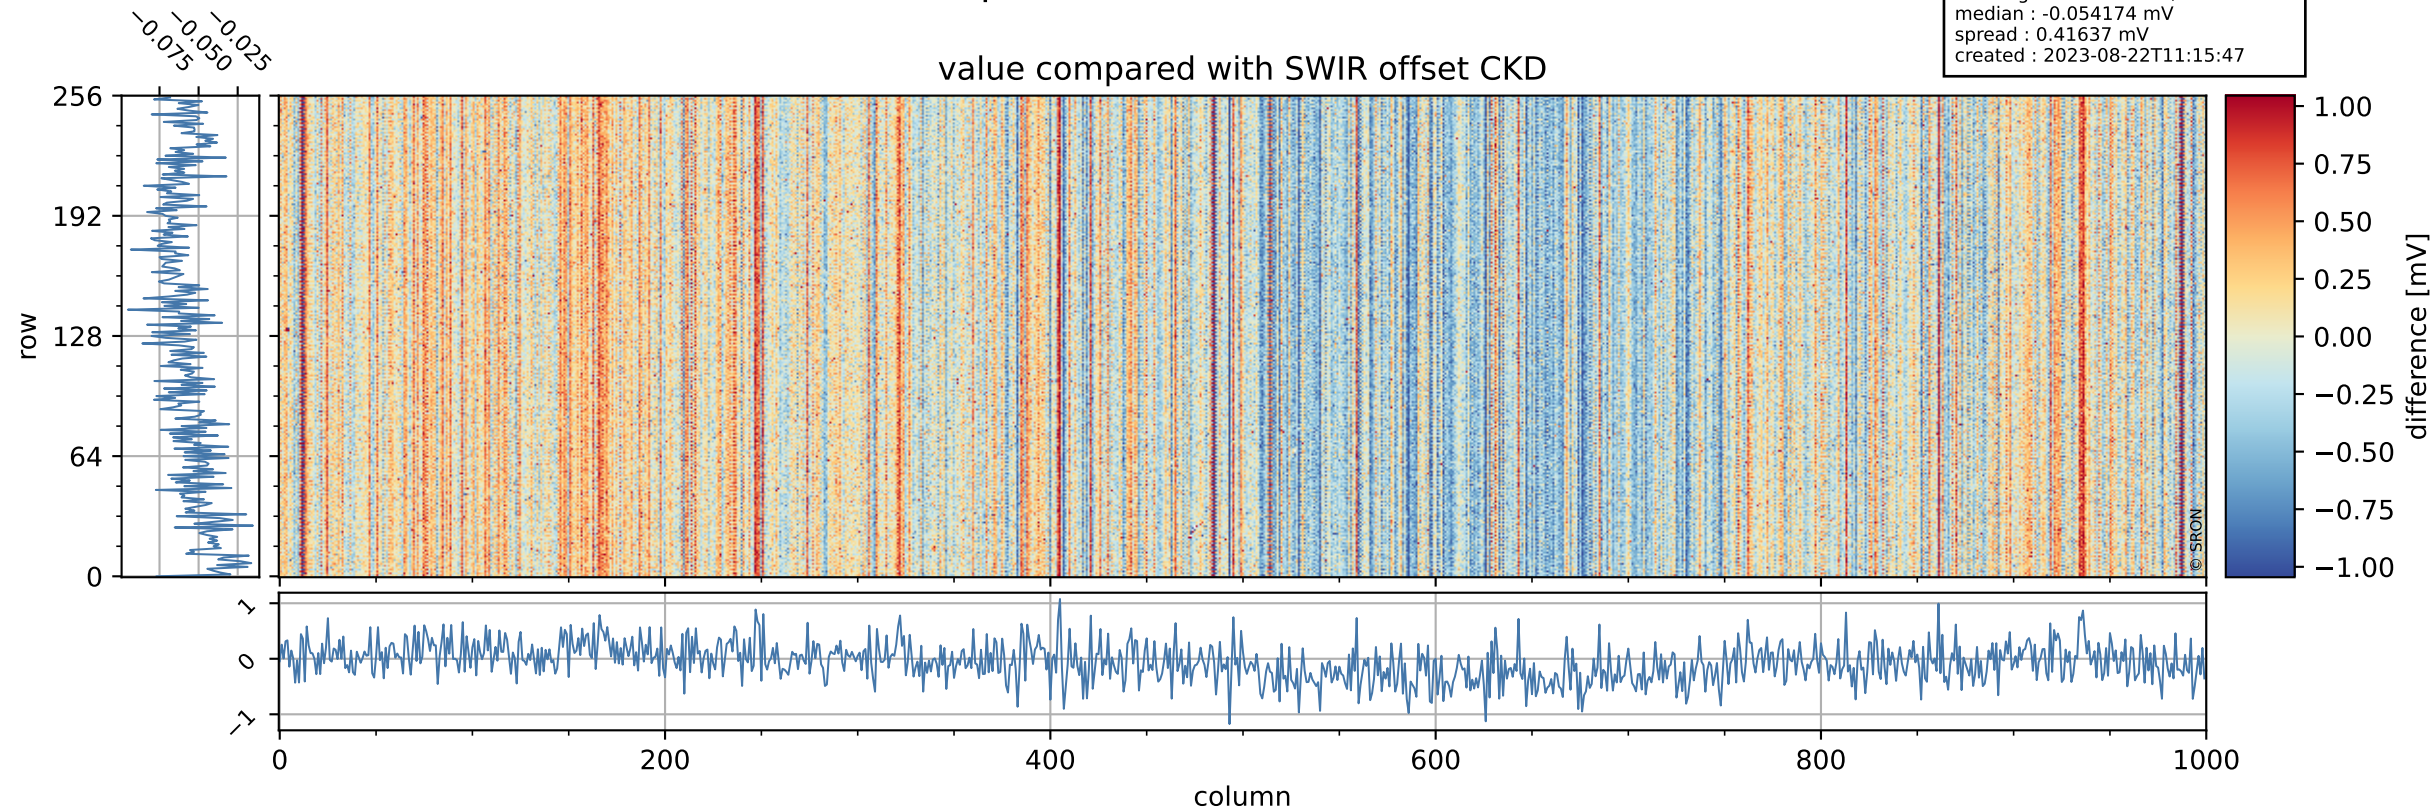

## value detector map

# Tropomi SWIR offset (beta nominal)

orbits : 20 in [24652, 24697]  
coverage : 2022-07-17 / 2022-07-20  
median : 30.625  $\mu\text{V}$   
spread : 15.326  $\mu\text{V}$   
created : 2023-08-22T11:15:47

# Tropomi SWIR offset (beta nominal)

orbits : 20 in [24652, 24697]  
coverage : 2022-07-17 / 2022-07-20  
median : -0.054174 mV  
spread : 0.41637 mV  
created : 2023-08-22T11:15:47

value compared with SWIR offset CKD

# Tropomi SWIR offset (beta nominal) ground-tracks of Sentinel-5P

orbits : 20 in [24652, 24697]  
coverage : 2022-07-17 / 2022-07-20  
created : 2023-08-22T11:15:47