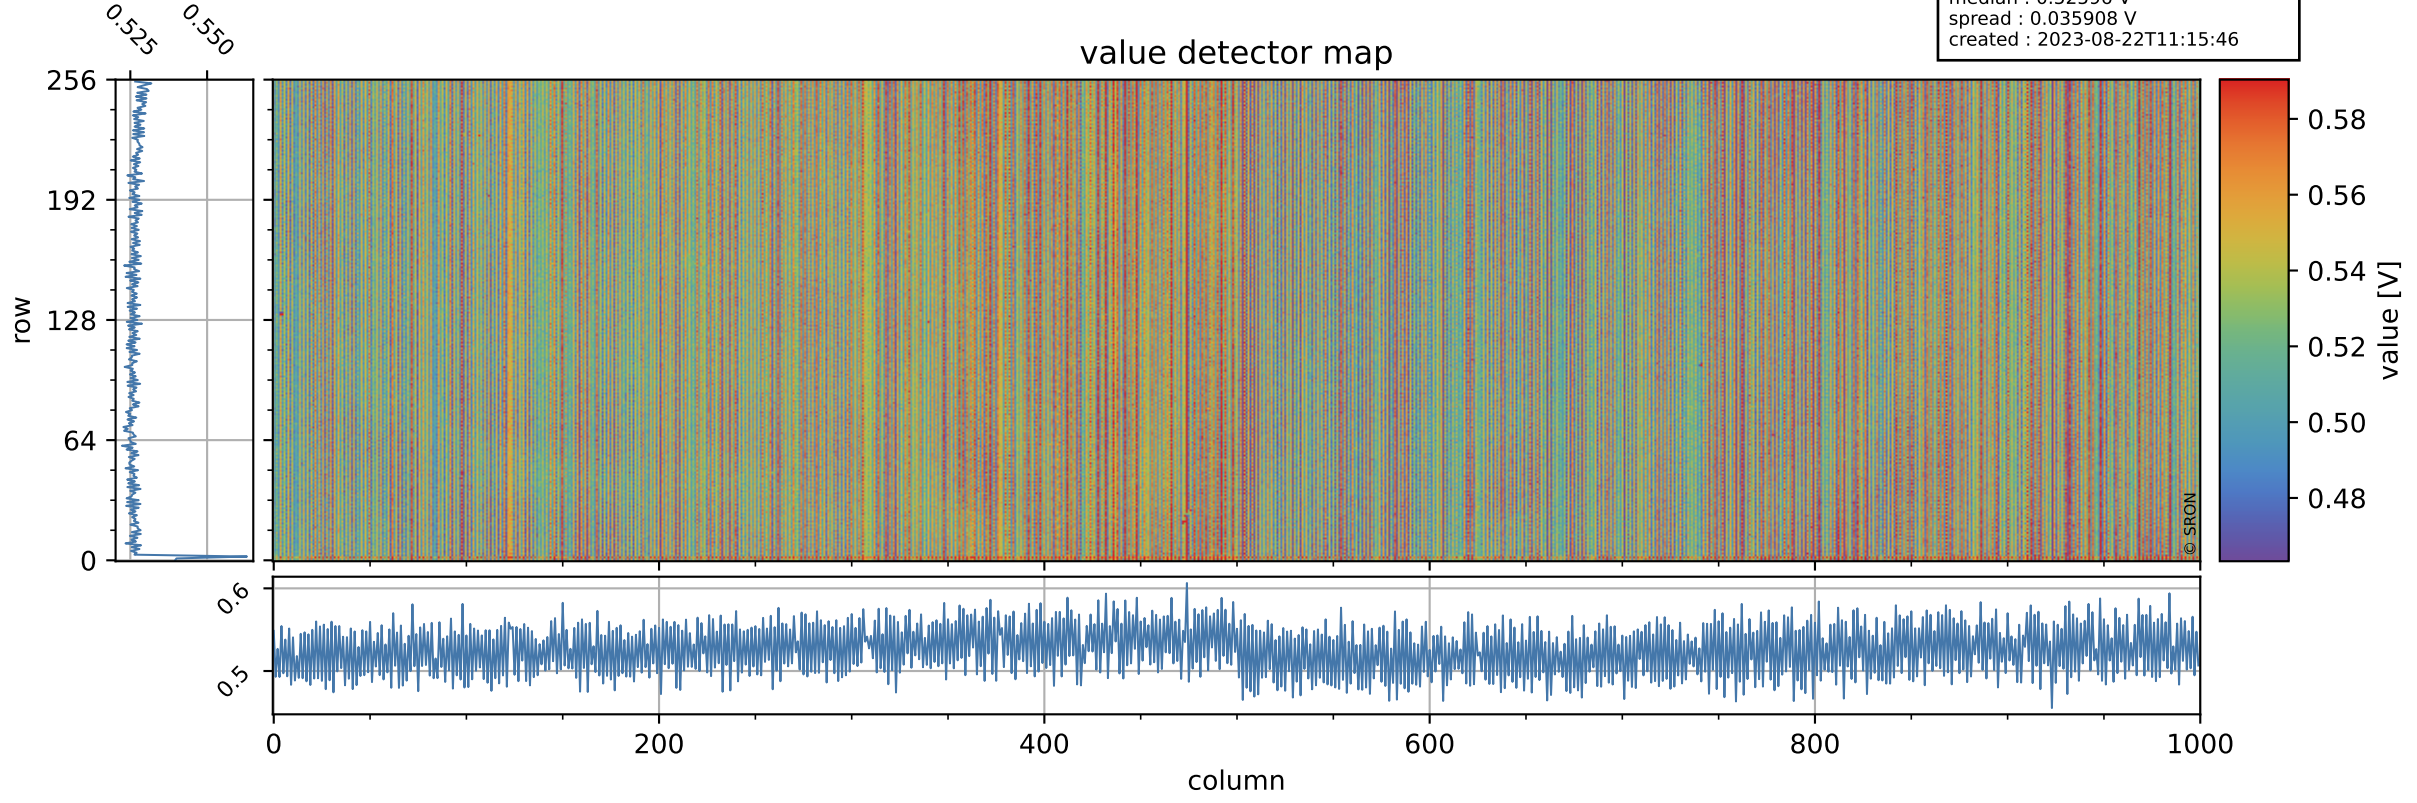

# Tropomi SWIR offset (beta nominal)

orbits : 20 in [24652, 24697]  
coverage : 2022-07-17 / 2022-07-20  
median : 0.52596 V  
spread : 0.035908 V  
created : 2023-08-22T11:15:46

## value detector map

# Tropomi SWIR offset (beta nominal)

orbits : 20 in [24652, 24697]  
coverage : 2022-07-17 / 2022-07-20  
median : 30.625  $\mu\text{V}$   
spread : 15.326  $\mu\text{V}$   
created : 2023-08-22T11:15:47

# Tropomi SWIR offset (beta nominal) ground-tracks of Sentinel-5P

orbits : 20 in [24652, 24697]  
coverage : 2022-07-17 / 2022-07-20  
created : 2023-08-22T11:15:47