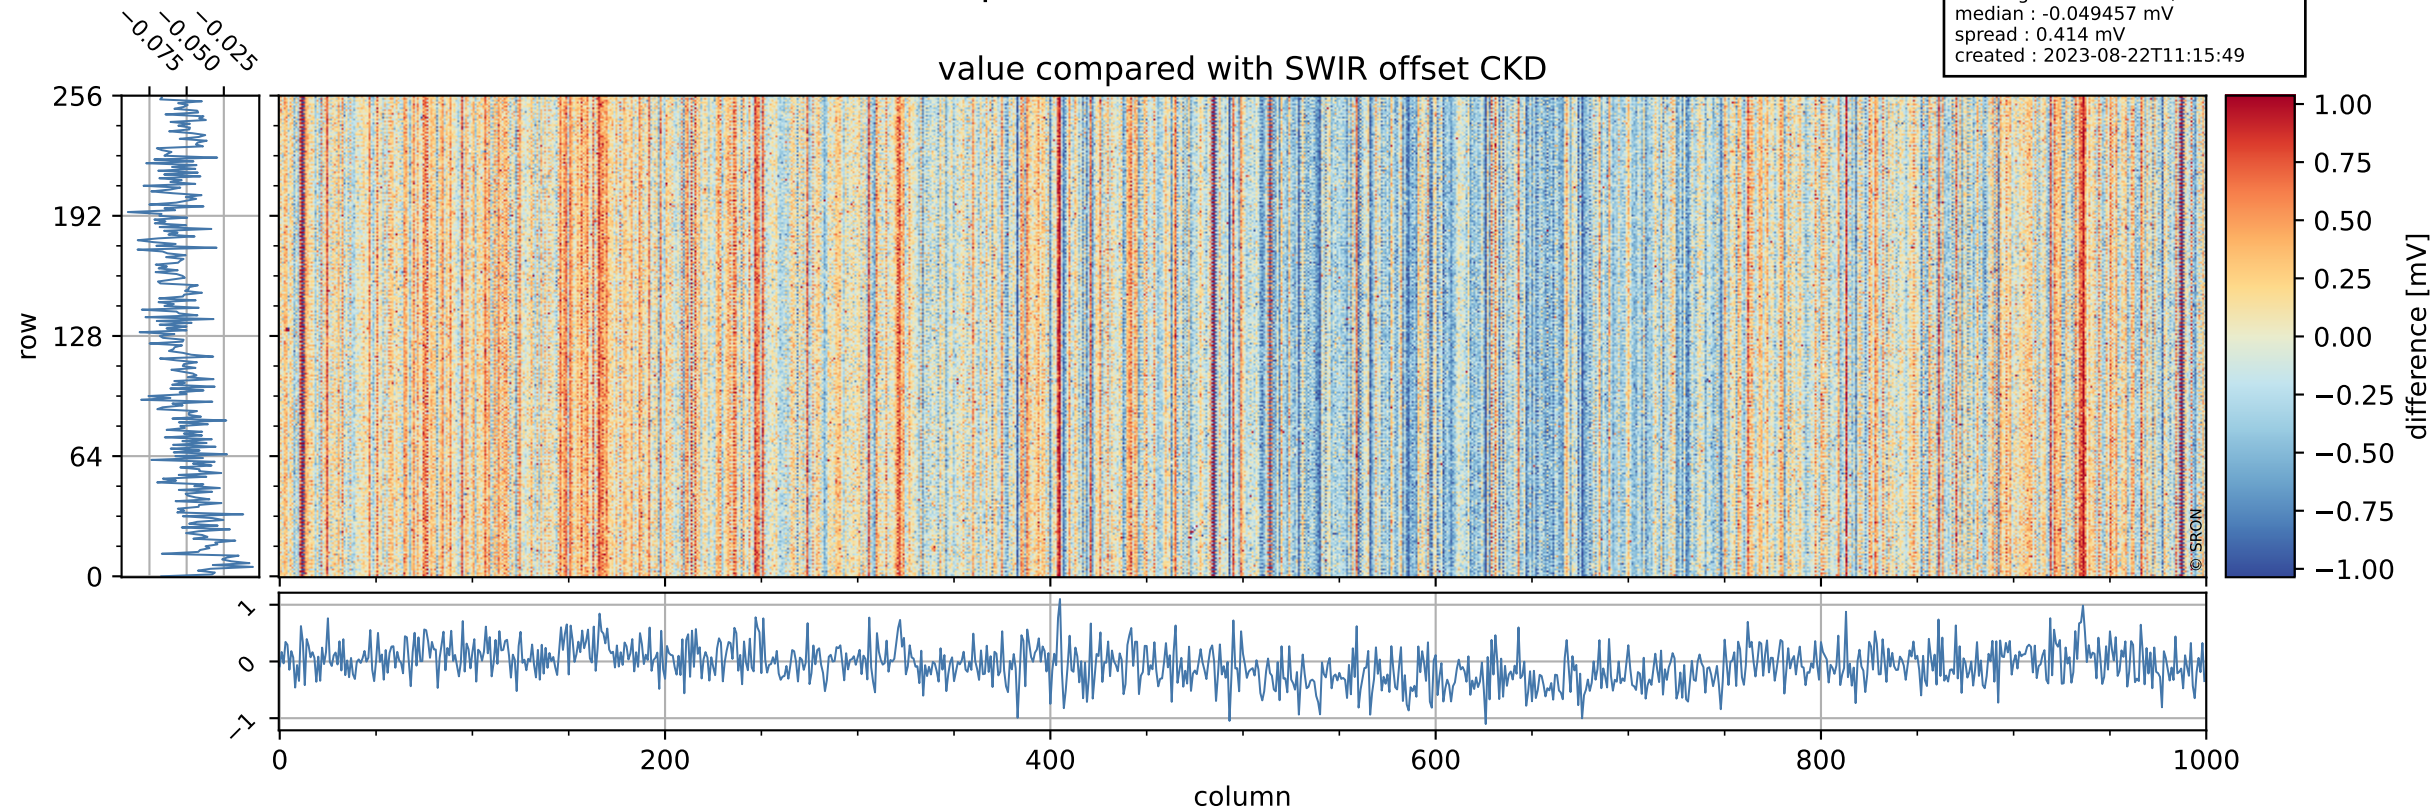

## value detector map

# Tropomi SWIR offset (beta nominal)

orbits : 19 in [24697, 24742]  
coverage : 2022-07-20 / 2022-07-23  
median : 31.475  $\mu\text{V}$   
spread : 15.445  $\mu\text{V}$   
created : 2023-08-22T11:15:49

# Tropomi SWIR offset (beta nominal)

orbits : 19 in [24697, 24742]  
coverage : 2022-07-20 / 2022-07-23  
median : -0.049457 mV  
spread : 0.414 mV  
created : 2023-08-22T11:15:49

value compared with SWIR offset CKD

# Tropomi SWIR offset (beta nominal) ground-tracks of Sentinel-5P

orbits : 19 in [24697, 24742]  
coverage : 2022-07-20 / 2022-07-23  
created : 2023-08-22T11:15:49