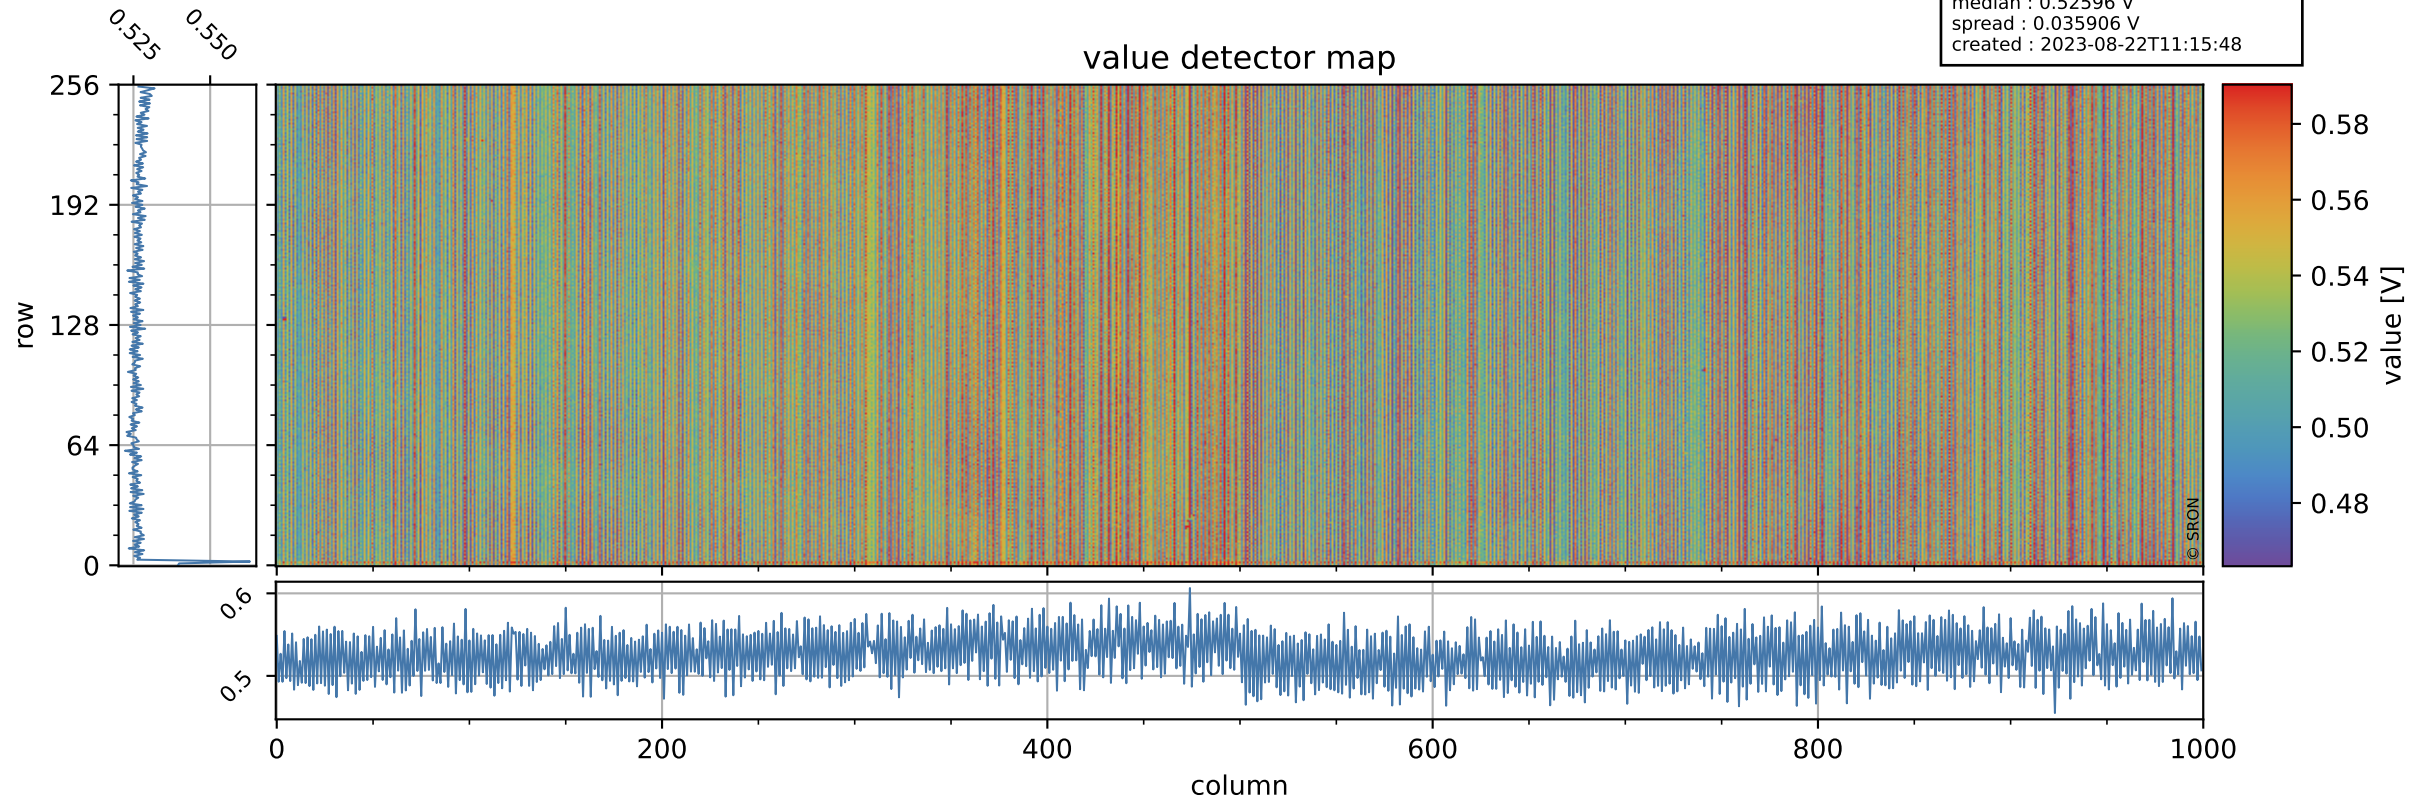

# Tropomi SWIR offset (beta nominal)

orbits : 19 in [24697, 24742]  
coverage : 2022-07-20 / 2022-07-23  
median : 0.52596 V  
spread : 0.035906 V  
created : 2023-08-22T11:15:48

## value detector map

# Tropomi SWIR offset (beta nominal)

orbits : 19 in [24697, 24742]  
coverage : 2022-07-20 / 2022-07-23  
median : 31.475  $\mu\text{V}$   
spread : 15.445  $\mu\text{V}$   
created : 2023-08-22T11:15:49

# Tropomi SWIR offset (beta nominal) ground-tracks of Sentinel-5P

orbits : 19 in [24697, 24742]  
coverage : 2022-07-20 / 2022-07-23  
created : 2023-08-22T11:15:49