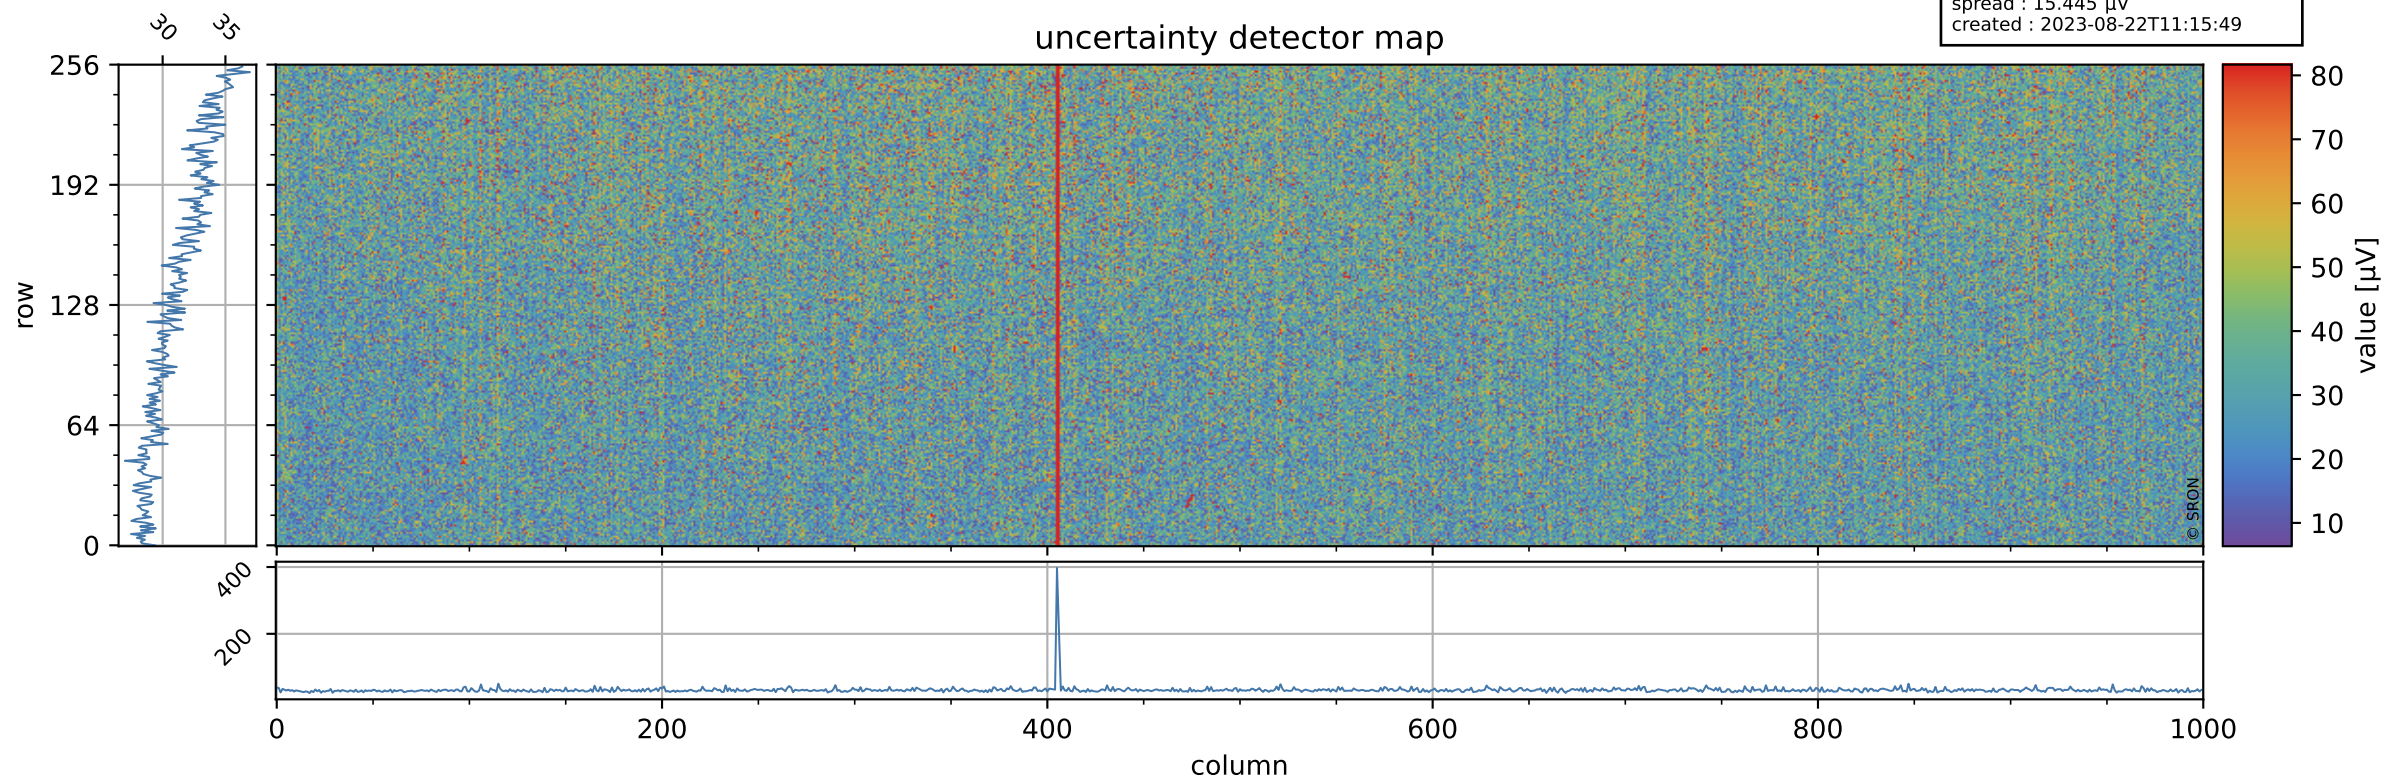

# Tropomi SWIR offset (beta nominal)

orbits : 19 in [24697, 24742]  
coverage : 2022-07-20 / 2022-07-23  
median : 0.52596 V  
spread : 0.035906 V  
created : 2023-08-22T11:15:48

## value detector map

# Tropomi SWIR offset (beta nominal)

orbits : 19 in [24697, 24742]  
coverage : 2022-07-20 / 2022-07-23  
median : 31.475  $\mu\text{V}$   
spread : 15.445  $\mu\text{V}$   
created : 2023-08-22T11:15:49

# Tropomi SWIR offset (beta nominal) ground-tracks of Sentinel-5P

orbits : 19 in [24697, 24742]  
coverage : 2022-07-20 / 2022-07-23  
created : 2023-08-22T11:15:49