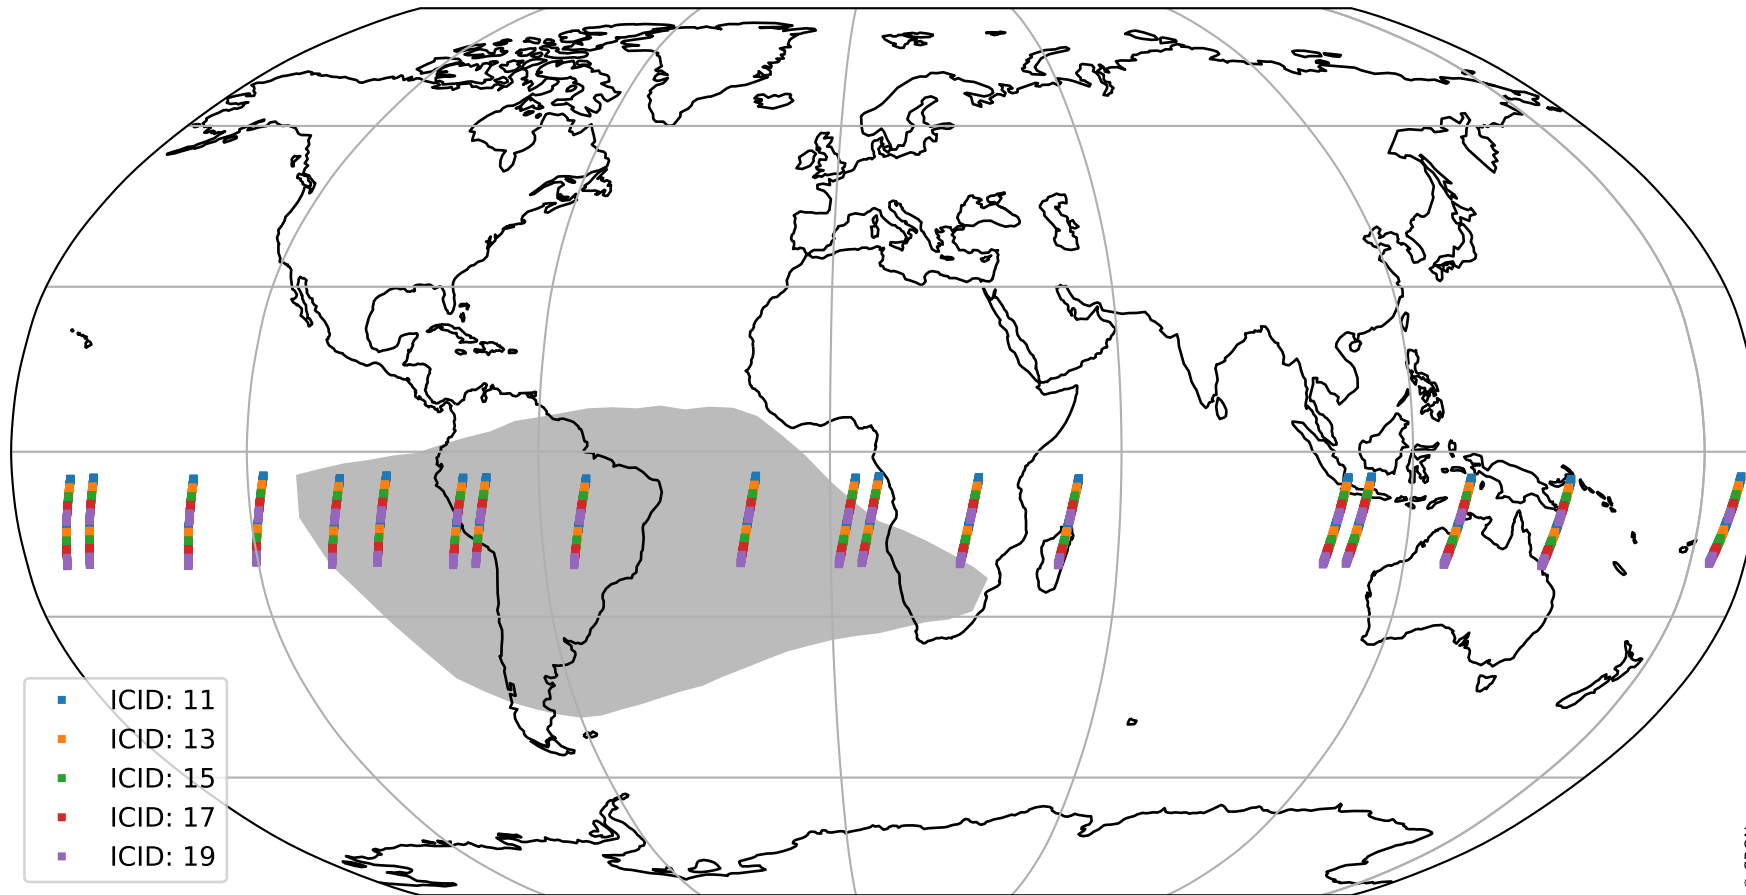

# Tropomi SWIR offset (beta nominal)

orbits : 19 in [24697, 24742]  
coverage : 2022-07-20 / 2022-07-23  
median : 31.475  $\mu\text{V}$   
spread : 15.445  $\mu\text{V}$   
created : 2023-08-22T11:15:49

# Tropomi SWIR offset (beta nominal)

orbits : 19 in [24697, 24742]  
coverage : 2022-07-20 / 2022-07-23  
median : -0.049457 mV  
spread : 0.414 mV  
created : 2023-08-22T11:15:49

value compared with SWIR offset CKD

# Tropomi SWIR offset (beta nominal) ground-tracks of Sentinel-5P

orbits : 19 in [24697, 24742]  
coverage : 2022-07-20 / 2022-07-23  
created : 2023-08-22T11:15:49

# Tropomi SWIR offset (beta nominal)

orbits : [1867, 24742]  
coverage : 2018-02-20 / 2022-07-23  
created : 2023-08-22T11:15:50