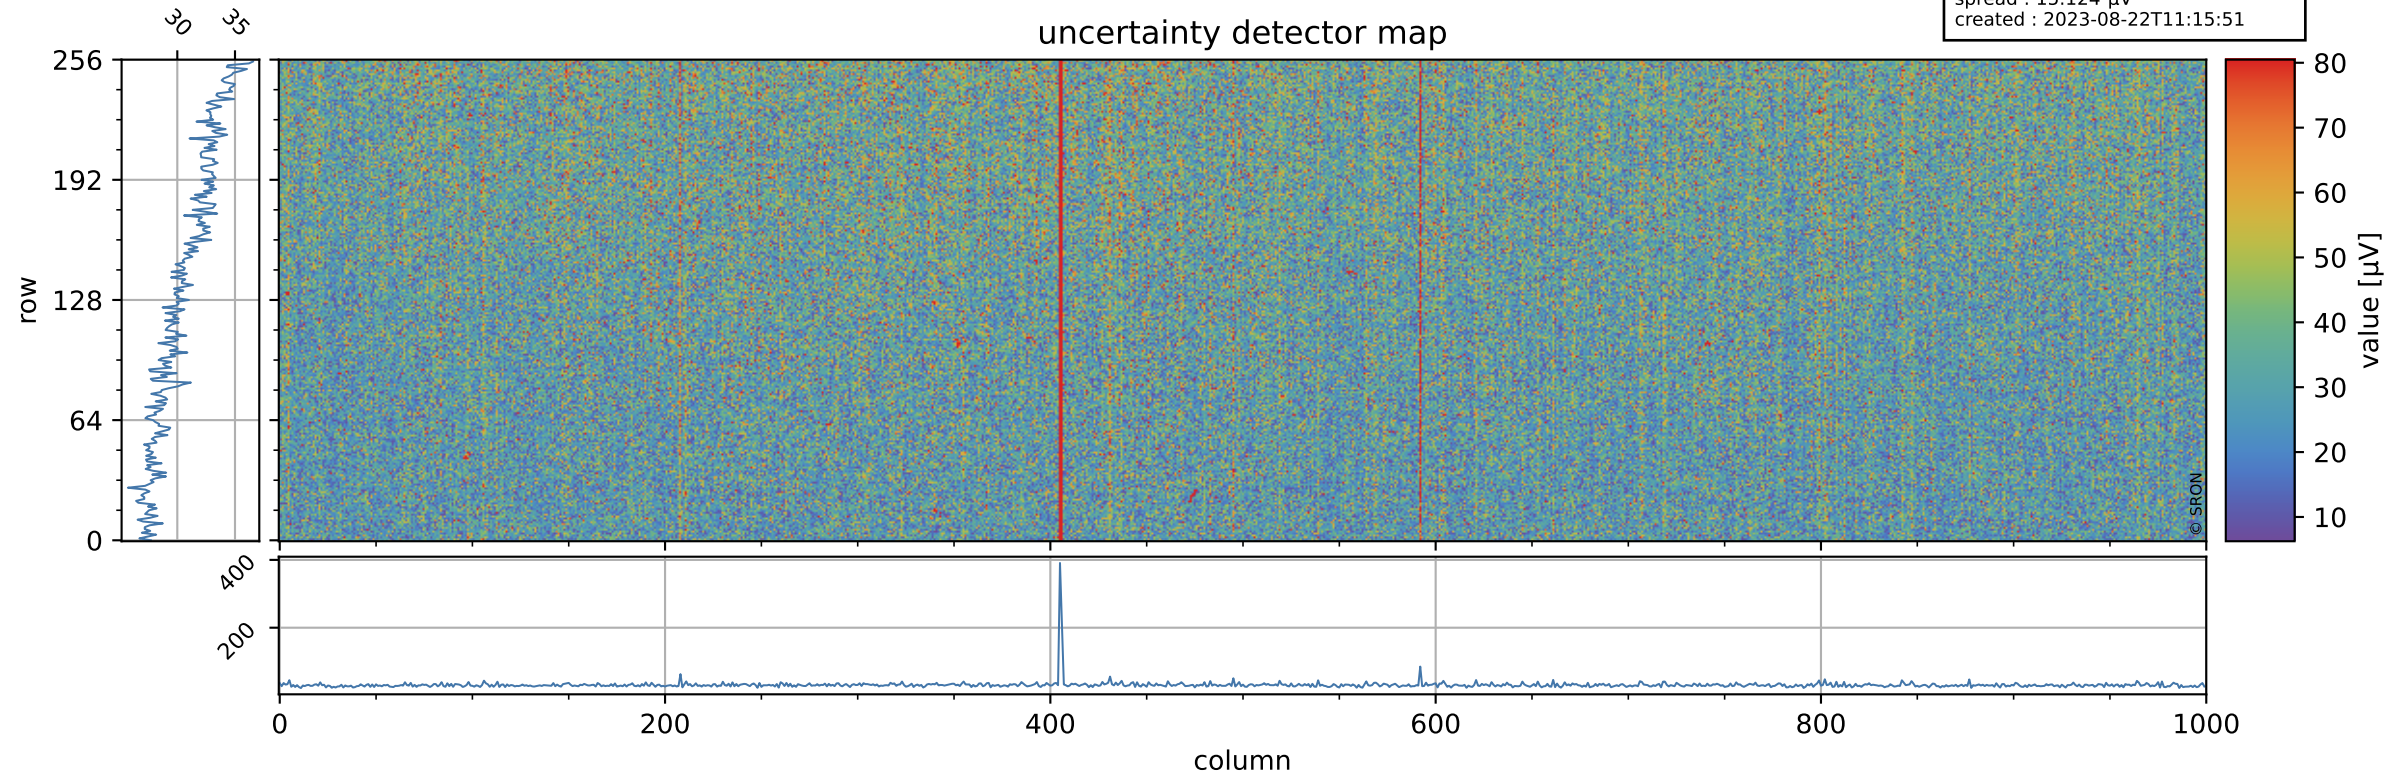

Tropomi SWIR offset (beta nominal)

orbits : 20 in [24742, 24787]
coverage : 2022-07-23 / 2022-07-26
median : 0.52597 V
spread : 0.035913 V
created : 2023-08-22T11:15:51

value detector map

Tropomi SWIR offset (beta nominal)

orbits : 20 in [24742, 24787]
coverage : 2022-07-23 / 2022-07-26
median : 30.768 μV
spread : 15.124 μV
created : 2023-08-22T11:15:51

Tropomi SWIR offset (beta nominal)

orbits : 20 in [24742, 24787]
coverage : 2022-07-23 / 2022-07-26
median : -0.041496 mV
spread : 0.411171 mV
created : 2023-08-22T11:15:51

value compared with SWIR offset CKD

Tropomi SWIR offset (beta nominal) ground-tracks of Sentinel-5P

orbits : 20 in [24742, 24787]
coverage : 2022-07-23 / 2022-07-26
created : 2023-08-22T11:15:51

Tropomi SWIR offset (beta nominal)

orbits : [1867, 24787]
coverage : 2018-02-20 / 2022-07-26
created : 2023-08-22T11:15:52

trend of detector median & temperatures