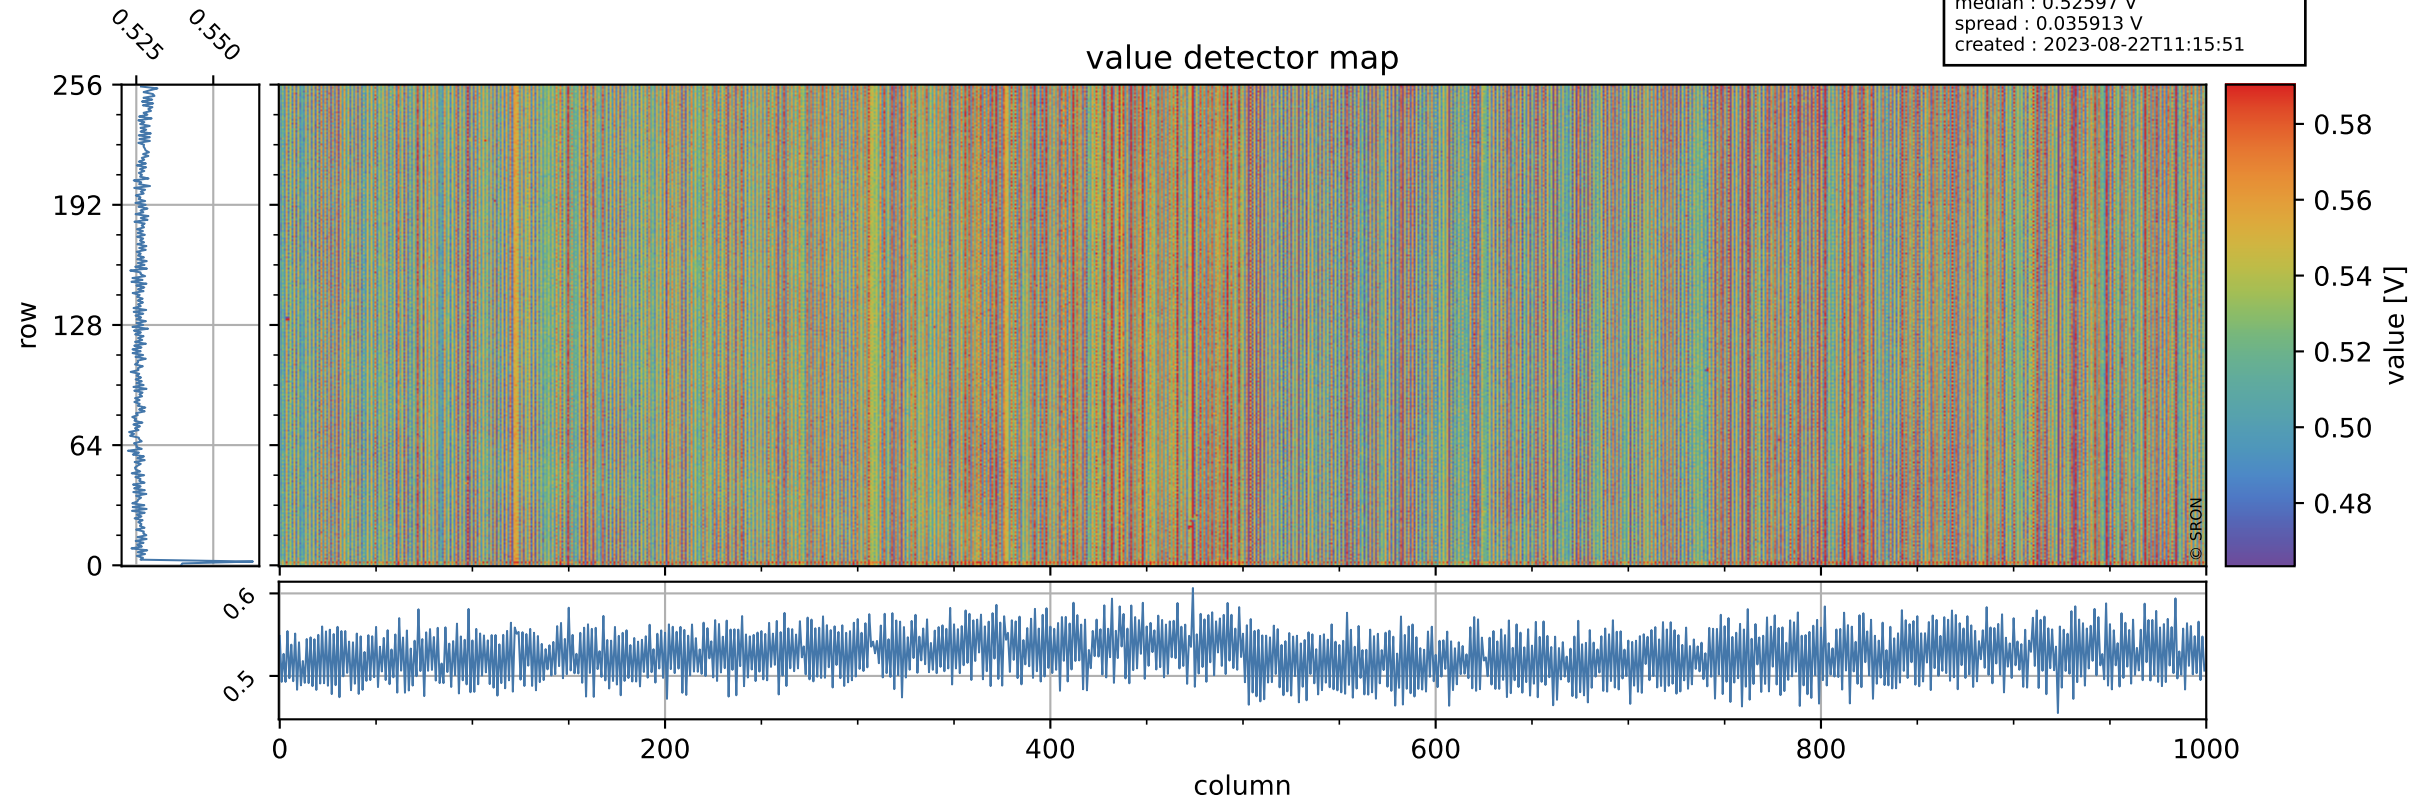

Tropomi SWIR offset (beta nominal)

orbits : 20 in [24742, 24787]
coverage : 2022-07-23 / 2022-07-26
median : 0.52597 V
spread : 0.035913 V
created : 2023-08-22T11:15:51

value detector map

Tropomi SWIR offset (beta nominal)

orbits : 20 in [24742, 24787]
coverage : 2022-07-23 / 2022-07-26
median : 30.768 μV
spread : 15.124 μV
created : 2023-08-22T11:15:51

Tropomi SWIR offset (beta nominal)

orbits : 20 in [24742, 24787]
coverage : 2022-07-23 / 2022-07-26
median : -0.041496 mV
spread : 0.411171 mV
created : 2023-08-22T11:15:51

value compared with SWIR offset CKD

Tropomi SWIR offset (beta nominal) ground-tracks of Sentinel-5P

orbits : 20 in [24742, 24787]
coverage : 2022-07-23 / 2022-07-26
created : 2023-08-22T11:15:51

Tropomi SWIR offset (beta nominal)

orbits : [1867, 24787]
coverage : 2018-02-20 / 2022-07-26
created : 2023-08-22T11:15:52

trend of detector median & temperatures