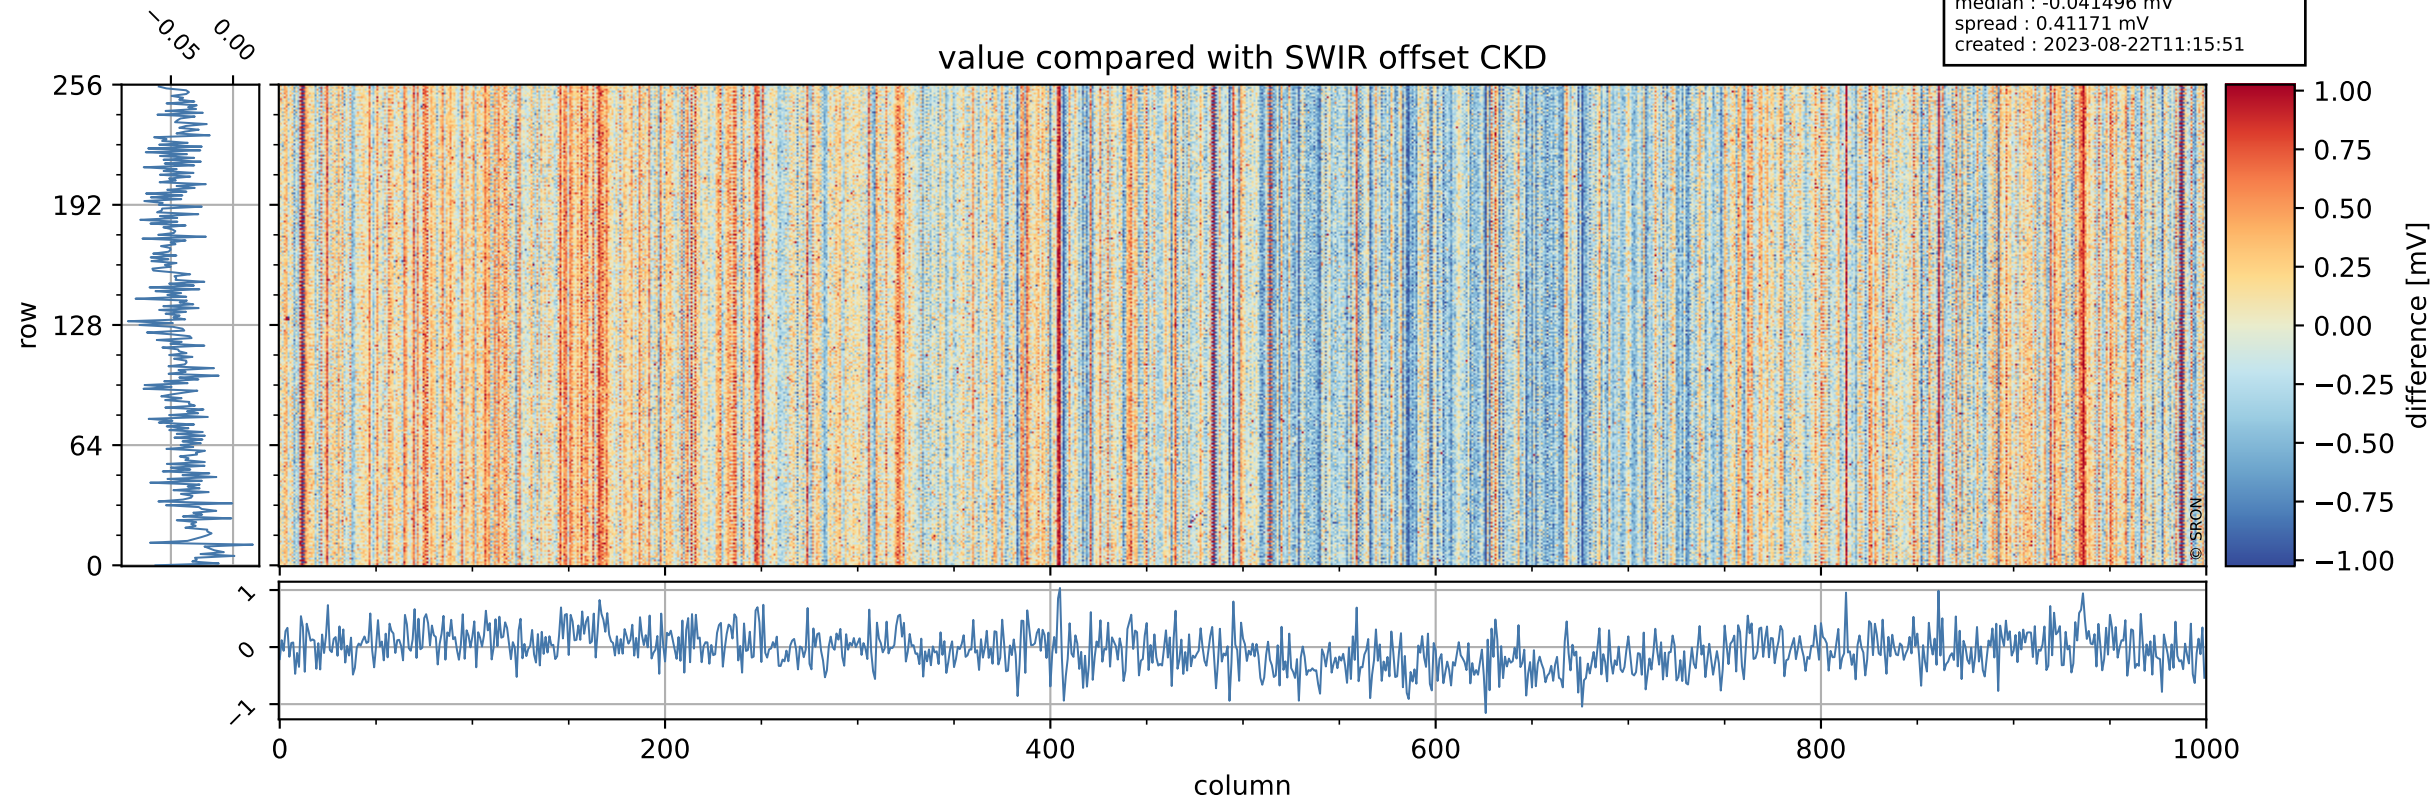

Tropomi SWIR offset (beta nominal)

orbits : 20 in [24742, 24787]
coverage : 2022-07-23 / 2022-07-26
median : 0.52597 V
spread : 0.035913 V
created : 2023-08-22T11:15:51

value detector map

Tropomi SWIR offset (beta nominal)

orbits : 20 in [24742, 24787]
coverage : 2022-07-23 / 2022-07-26
median : 30.768 μV
spread : 15.124 μV
created : 2023-08-22T11:15:51

Tropomi SWIR offset (beta nominal)

orbits : 20 in [24742, 24787]
coverage : 2022-07-23 / 2022-07-26
median : -0.041496 mV
spread : 0.411171 mV
created : 2023-08-22T11:15:51

value compared with SWIR offset CKD

Tropomi SWIR offset (beta nominal) ground-tracks of Sentinel-5P

orbits : 20 in [24742, 24787]
coverage : 2022-07-23 / 2022-07-26
created : 2023-08-22T11:15:51

Tropomi SWIR offset (beta nominal)

orbits : [1867, 24787]
coverage : 2018-02-20 / 2022-07-26
created : 2023-08-22T11:15:52

trend of detector median & temperatures