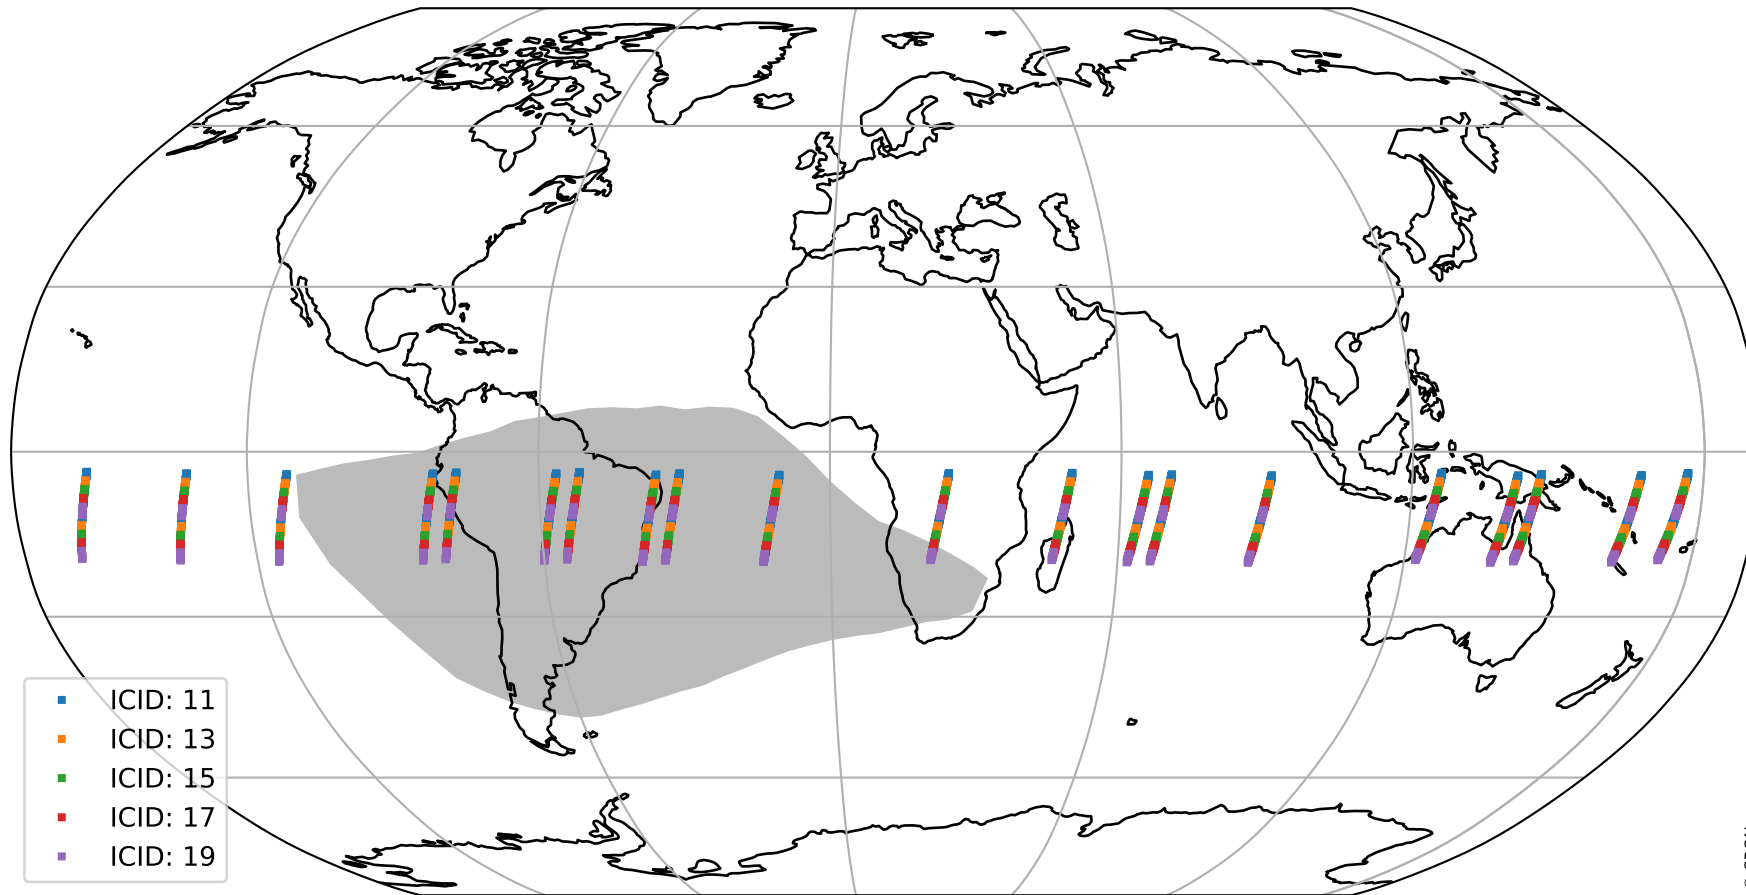

Tropomi SWIR offset (beta nominal)

orbits : 20 in [24742, 24787]
coverage : 2022-07-23 / 2022-07-26
median : 0.52597 V
spread : 0.035913 V
created : 2023-08-22T11:15:51

value detector map

Tropomi SWIR offset (beta nominal)

orbits : 20 in [24742, 24787]
coverage : 2022-07-23 / 2022-07-26
median : 30.768 μV
spread : 15.124 μV
created : 2023-08-22T11:15:51

Tropomi SWIR offset (beta nominal)

orbits : 20 in [24742, 24787]
coverage : 2022-07-23 / 2022-07-26
median : -0.041496 mV
spread : 0.411171 mV
created : 2023-08-22T11:15:51

value compared with SWIR offset CKD

Tropomi SWIR offset (beta nominal) ground-tracks of Sentinel-5P

orbits : 20 in [24742, 24787]
coverage : 2022-07-23 / 2022-07-26
created : 2023-08-22T11:15:51

Tropomi SWIR offset (beta nominal)

orbits : [1867, 24787]
coverage : 2018-02-20 / 2022-07-26
created : 2023-08-22T11:15:52

trend of detector median & temperatures