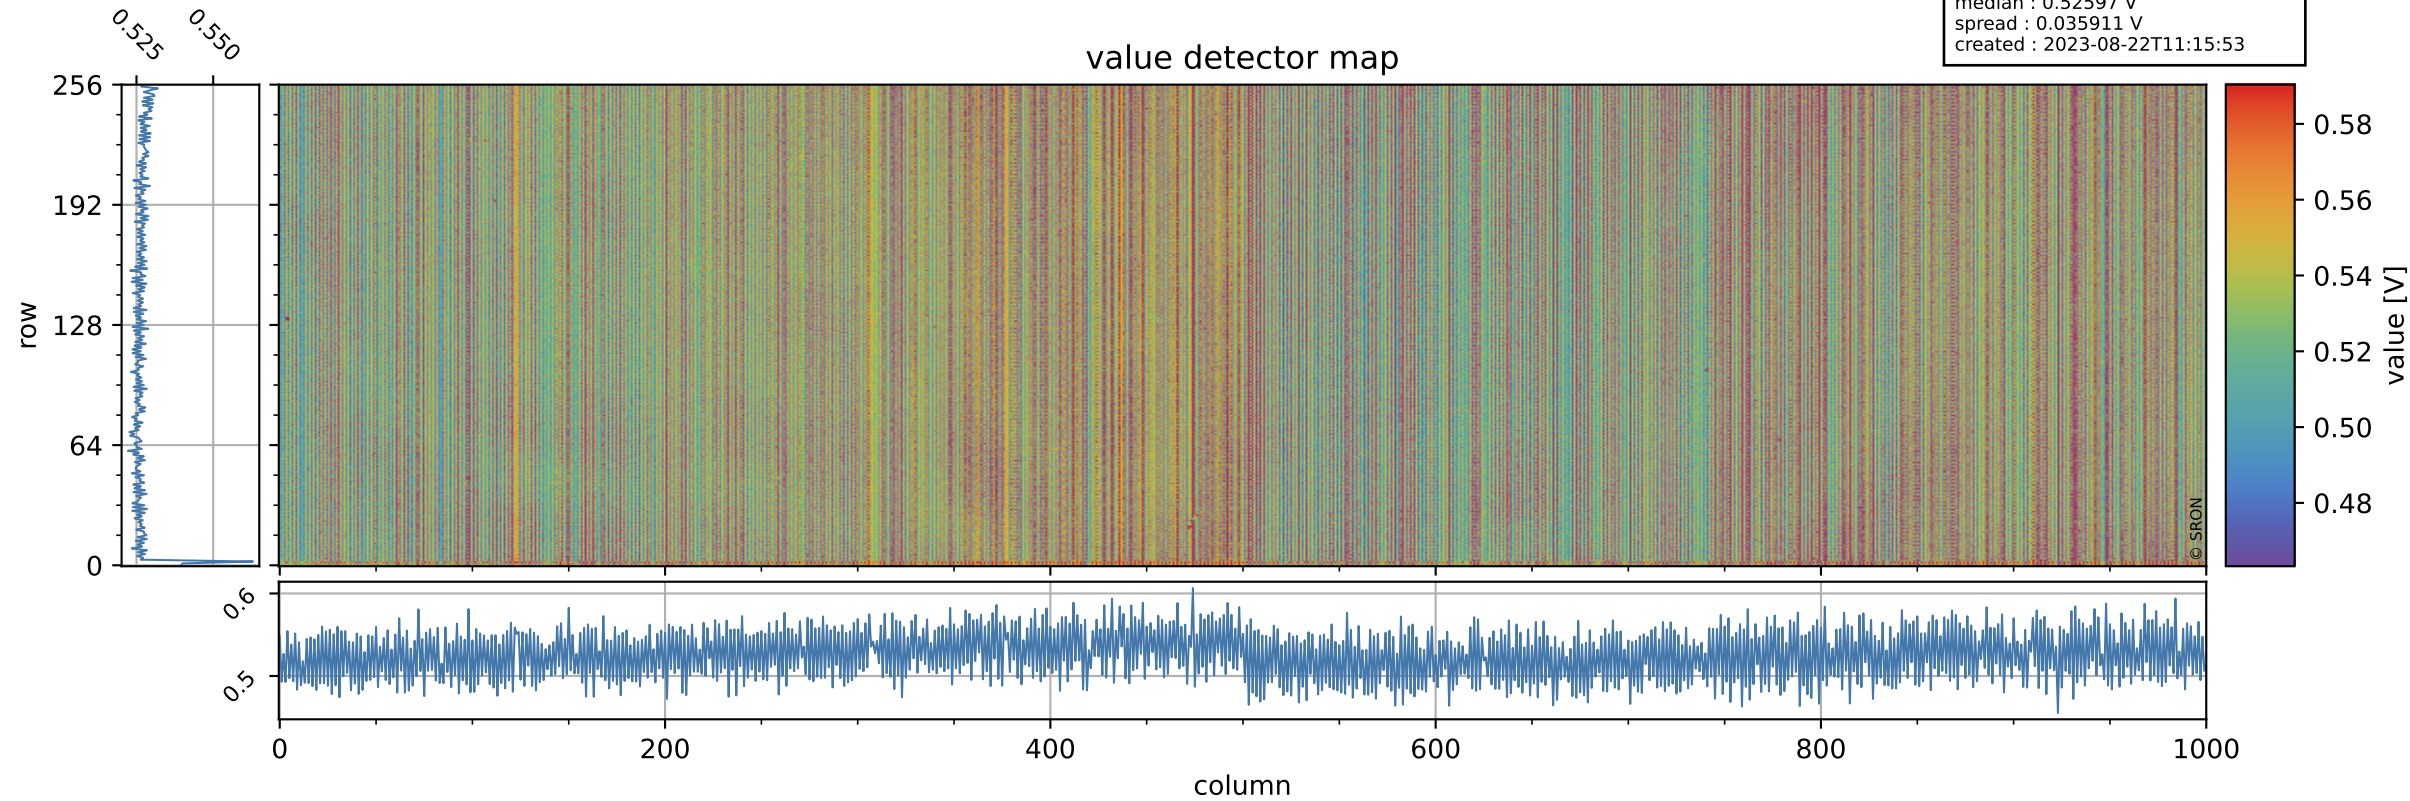

Tropomi SWIR offset (beta nominal)

orbits : 18 in [24787, 24832]
coverage : 2022-07-26 / 2022-07-29
median : 0.52597 V
spread : 0.035911 V
created : 2023-08-22T11:15:53

value detector map

Tropomi SWIR offset (beta nominal)

orbits : 18 in [24787, 24832]
coverage : 2022-07-26 / 2022-07-29
median : 30.083 μV
spread : 14.959 μV
created : 2023-08-22T11:15:53

Tropomi SWIR offset (beta nominal)

orbits : 18 in [24787, 24832]
coverage : 2022-07-26 / 2022-07-29
median : -0.040301 mV
spread : 0.41444 mV
created : 2023-08-22T11:15:53

value compared with SWIR offset CKD

Tropomi SWIR offset (beta nominal) ground-tracks of Sentinel-5P

orbits : 18 in [24787, 24832]
coverage : 2022-07-26 / 2022-07-29
created : 2023-08-22T11:15:54

Tropomi SWIR offset (beta nominal)

orbits : [1867, 24832]
coverage : 2018-02-20 / 2022-07-29
created : 2023-08-22T11:15:54

trend of detector median & temperatures