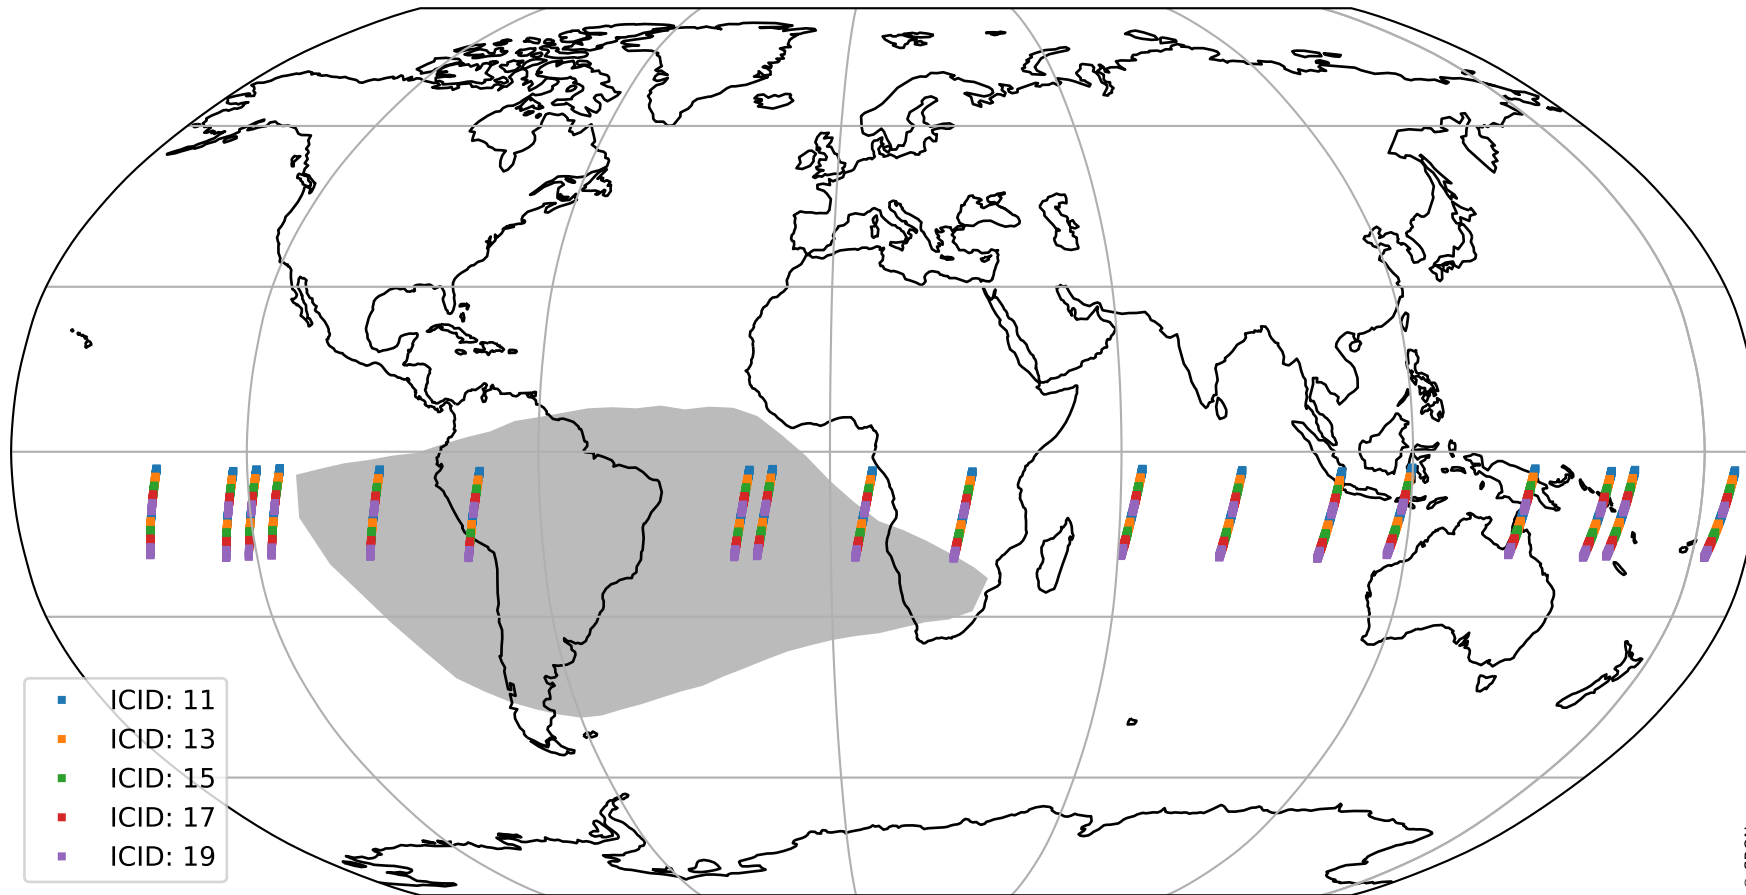

Tropomi SWIR offset (beta nominal)

orbits : 18 in [24787, 24832]
coverage : 2022-07-26 / 2022-07-29
median : 0.52597 V
spread : 0.035911 V
created : 2023-08-22T11:15:53

value detector map

Tropomi SWIR offset (beta nominal)

orbits : 18 in [24787, 24832]
coverage : 2022-07-26 / 2022-07-29
median : 30.083 μV
spread : 14.959 μV
created : 2023-08-22T11:15:53

Tropomi SWIR offset (beta nominal)

orbits : 18 in [24787, 24832]
coverage : 2022-07-26 / 2022-07-29
median : -0.040301 mV
spread : 0.41444 mV
created : 2023-08-22T11:15:53

value compared with SWIR offset CKD

Tropomi SWIR offset (beta nominal) ground-tracks of Sentinel-5P

orbits : 18 in [24787, 24832]
coverage : 2022-07-26 / 2022-07-29
created : 2023-08-22T11:15:54

Tropomi SWIR offset (beta nominal)

orbits : [1867, 24832]
coverage : 2018-02-20 / 2022-07-29
created : 2023-08-22T11:15:54

trend of detector median & temperatures