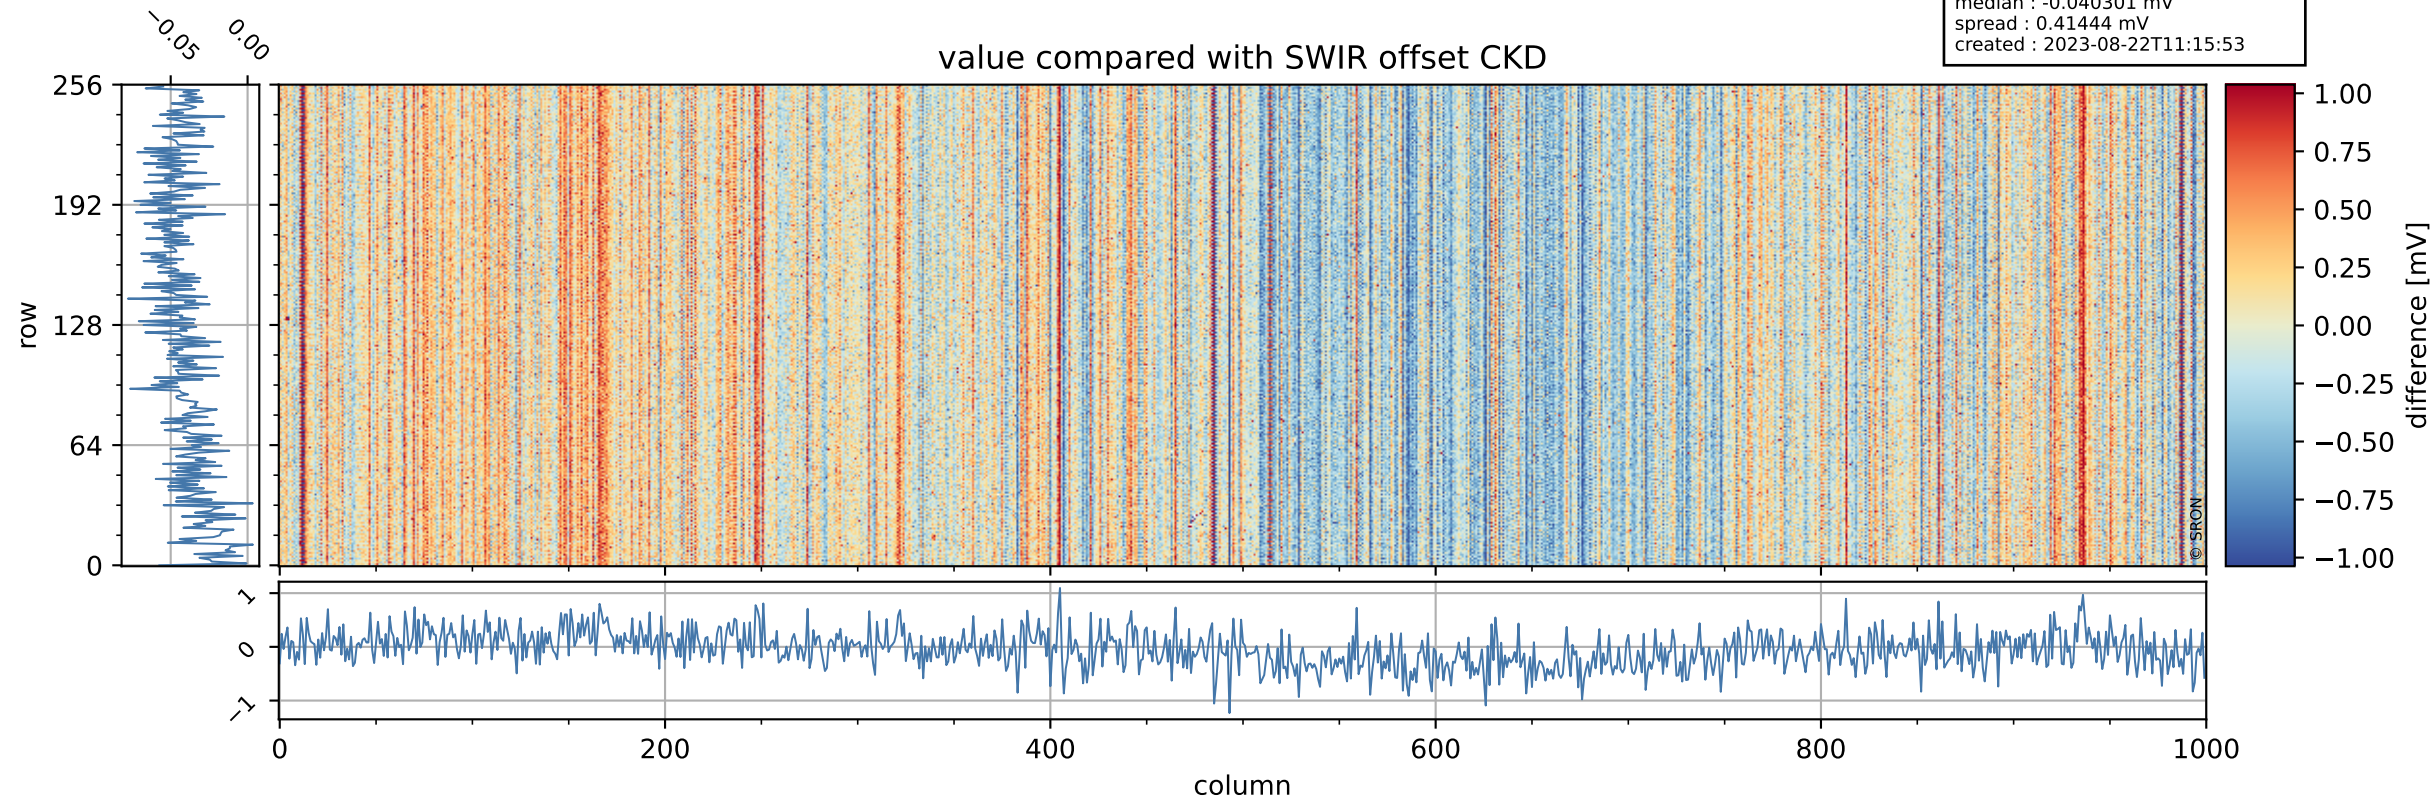

Tropomi SWIR offset (beta nominal)

orbits : 18 in [24787, 24832]
coverage : 2022-07-26 / 2022-07-29
median : 0.52597 V
spread : 0.035911 V
created : 2023-08-22T11:15:53

value detector map

Tropomi SWIR offset (beta nominal)

orbits : 18 in [24787, 24832]
coverage : 2022-07-26 / 2022-07-29
median : 30.083 μV
spread : 14.959 μV
created : 2023-08-22T11:15:53

Tropomi SWIR offset (beta nominal)

orbits : 18 in [24787, 24832]
coverage : 2022-07-26 / 2022-07-29
median : -0.040301 mV
spread : 0.41444 mV
created : 2023-08-22T11:15:53

value compared with SWIR offset CKD

Tropomi SWIR offset (beta nominal) ground-tracks of Sentinel-5P

orbits : 18 in [24787, 24832]
coverage : 2022-07-26 / 2022-07-29
created : 2023-08-22T11:15:54

Tropomi SWIR offset (beta nominal)

orbits : [1867, 24832]
coverage : 2018-02-20 / 2022-07-29
created : 2023-08-22T11:15:54

trend of detector median & temperatures