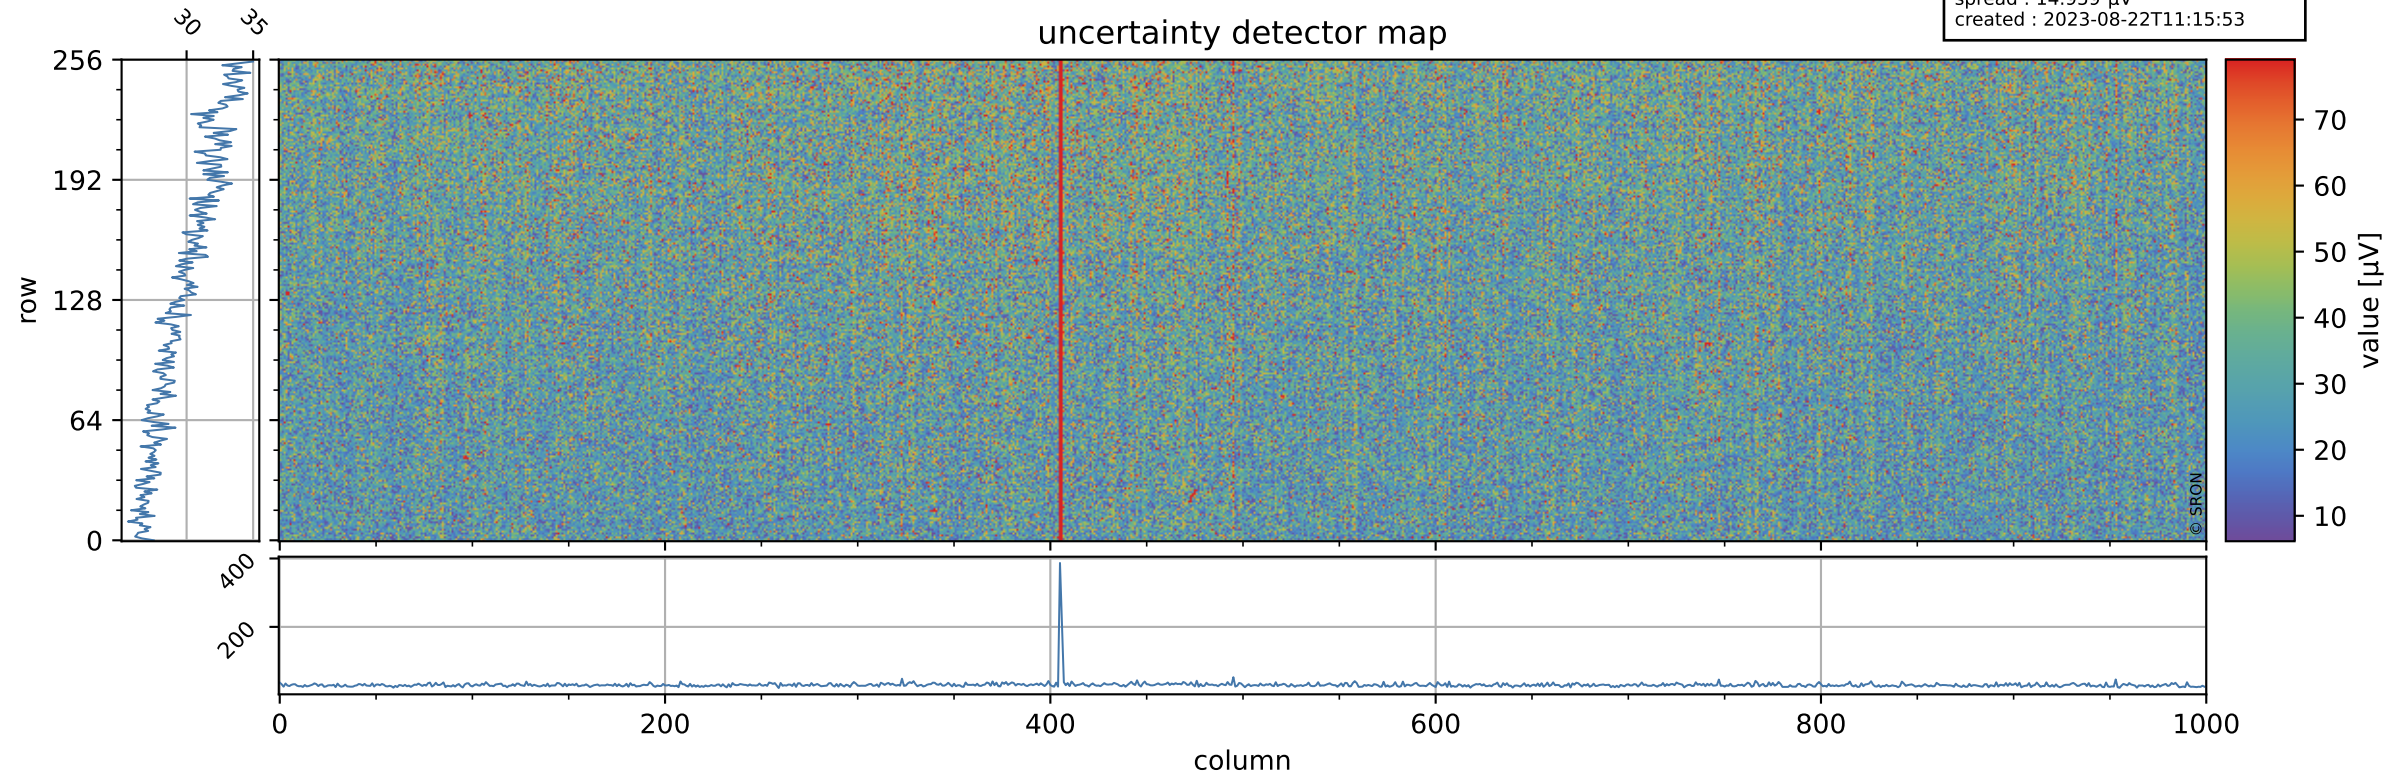

Tropomi SWIR offset (beta nominal)

orbits : 18 in [24787, 24832]
coverage : 2022-07-26 / 2022-07-29
median : 0.52597 V
spread : 0.035911 V
created : 2023-08-22T11:15:53

value detector map

Tropomi SWIR offset (beta nominal)

orbits : 18 in [24787, 24832]
coverage : 2022-07-26 / 2022-07-29
median : 30.083 μV
spread : 14.959 μV
created : 2023-08-22T11:15:53

Tropomi SWIR offset (beta nominal)

orbits : 18 in [24787, 24832]
coverage : 2022-07-26 / 2022-07-29
median : -0.040301 mV
spread : 0.41444 mV
created : 2023-08-22T11:15:53

value compared with SWIR offset CKD

Tropomi SWIR offset (beta nominal) ground-tracks of Sentinel-5P

orbits : 18 in [24787, 24832]
coverage : 2022-07-26 / 2022-07-29
created : 2023-08-22T11:15:54

Tropomi SWIR offset (beta nominal)

orbits : [1867, 24832]
coverage : 2018-02-20 / 2022-07-29
created : 2023-08-22T11:15:54

trend of detector median & temperatures