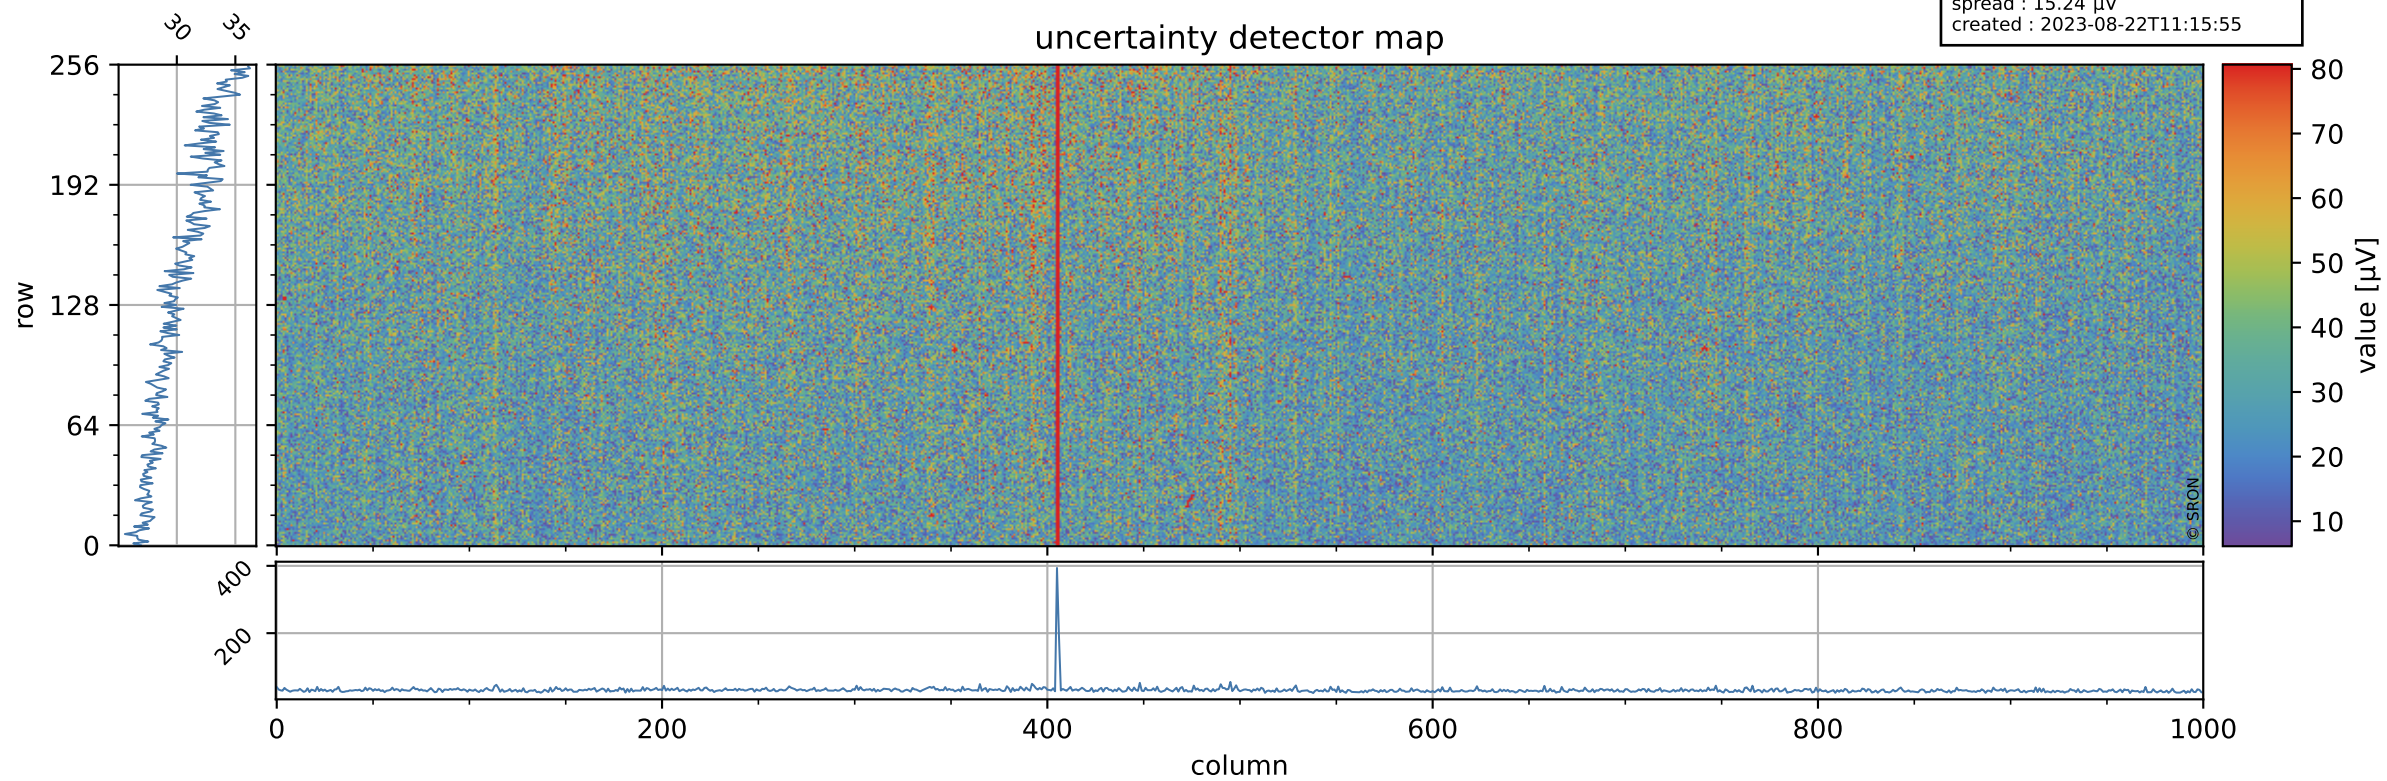

Tropomi SWIR offset (beta nominal)

orbits : 20 in [24832, 24877]
coverage : 2022-07-29 / 2022-08-01
median : 0.52596 V
spread : 0.035911 V
created : 2023-08-22T11:15:55

value detector map

Tropomi SWIR offset (beta nominal)

orbits : 20 in [24832, 24877]
coverage : 2022-07-29 / 2022-08-01
median : 30.517 μV
spread : 15.24 μV
created : 2023-08-22T11:15:55

Tropomi SWIR offset (beta nominal)

orbits : 20 in [24832, 24877]
coverage : 2022-07-29 / 2022-08-01
median : -0.047746 mV
spread : 0.40468 mV
created : 2023-08-22T11:15:55

value compared with SWIR offset CKD

Tropomi SWIR offset (beta nominal) ground-tracks of Sentinel-5P

orbits : 20 in [24832, 24877]
coverage : 2022-07-29 / 2022-08-01
created : 2023-08-22T11:15:56

Tropomi SWIR offset (beta nominal)

orbits : [1867, 24877]
coverage : 2018-02-20 / 2022-08-01
created : 2023-08-22T11:15:56

trend of detector median & temperatures