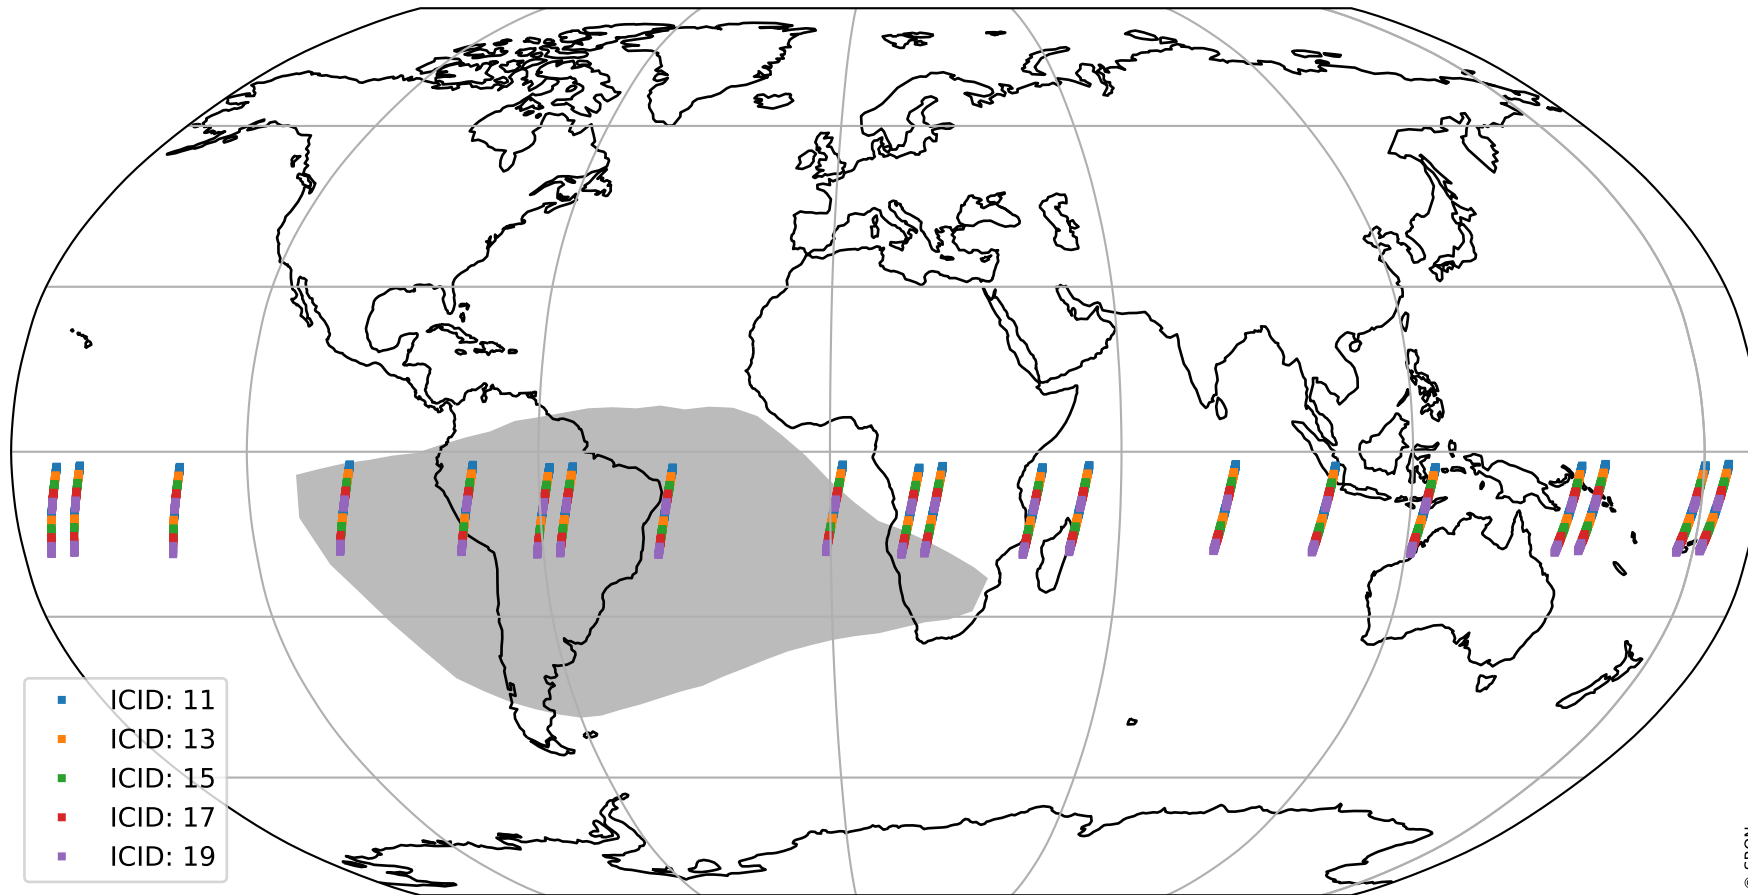

Tropomi SWIR offset (beta nominal)

orbits : 20 in [24832, 24877]
coverage : 2022-07-29 / 2022-08-01
median : 0.52596 V
spread : 0.035911 V
created : 2023-08-22T11:15:55

value detector map

Tropomi SWIR offset (beta nominal)

orbits : 20 in [24832, 24877]
coverage : 2022-07-29 / 2022-08-01
median : 30.517 μV
spread : 15.24 μV
created : 2023-08-22T11:15:55

Tropomi SWIR offset (beta nominal)

orbits : 20 in [24832, 24877]
coverage : 2022-07-29 / 2022-08-01
median : -0.047746 mV
spread : 0.40468 mV
created : 2023-08-22T11:15:55

value compared with SWIR offset CKD

Tropomi SWIR offset (beta nominal) ground-tracks of Sentinel-5P

orbits : 20 in [24832, 24877]
coverage : 2022-07-29 / 2022-08-01
created : 2023-08-22T11:15:56

Tropomi SWIR offset (beta nominal)

orbits : [1867, 24877]
coverage : 2018-02-20 / 2022-08-01
created : 2023-08-22T11:15:56

trend of detector median & temperatures