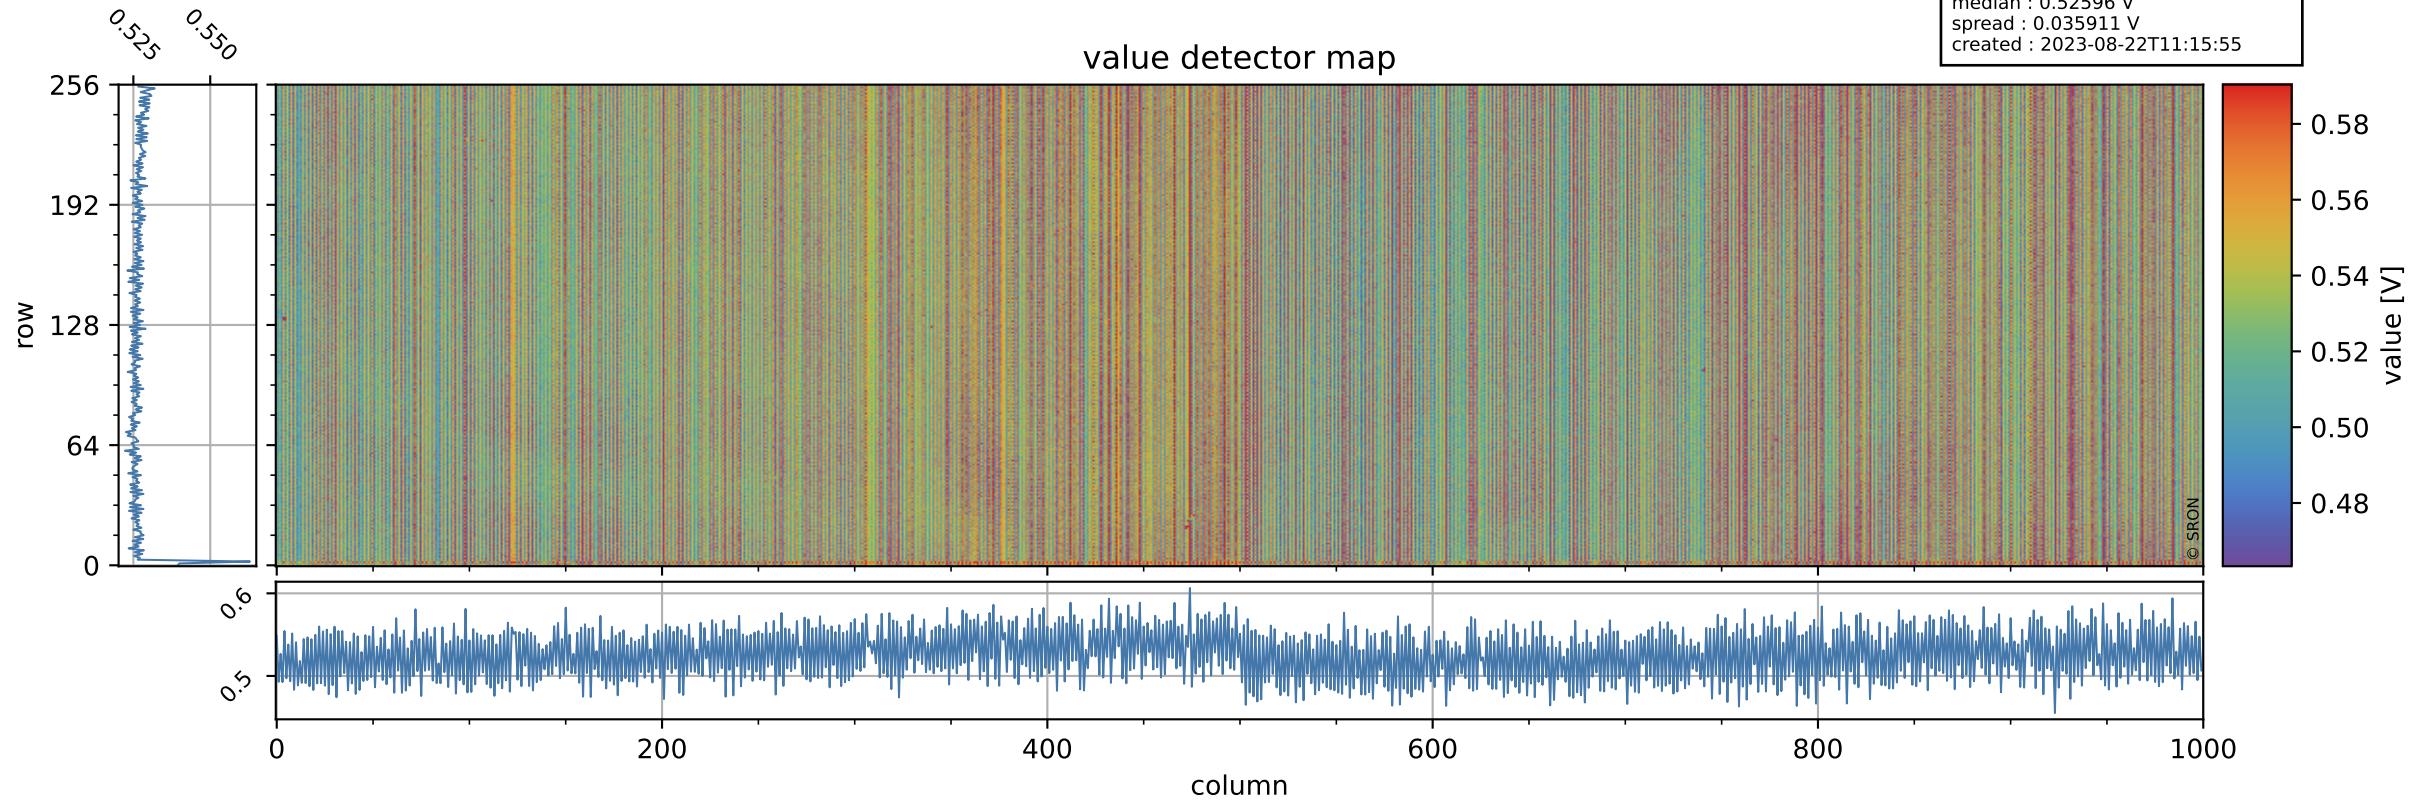

Tropomi SWIR offset (beta nominal)

orbits : 20 in [24832, 24877]
coverage : 2022-07-29 / 2022-08-01
median : 0.52596 V
spread : 0.035911 V
created : 2023-08-22T11:15:55

value detector map

Tropomi SWIR offset (beta nominal)

orbits : 20 in [24832, 24877]
coverage : 2022-07-29 / 2022-08-01
median : 30.517 μV
spread : 15.24 μV
created : 2023-08-22T11:15:55

Tropomi SWIR offset (beta nominal)

orbits : 20 in [24832, 24877]
coverage : 2022-07-29 / 2022-08-01
median : -0.047746 mV
spread : 0.40468 mV
created : 2023-08-22T11:15:55

value compared with SWIR offset CKD

Tropomi SWIR offset (beta nominal) ground-tracks of Sentinel-5P

orbits : 20 in [24832, 24877]
coverage : 2022-07-29 / 2022-08-01
created : 2023-08-22T11:15:56

Tropomi SWIR offset (beta nominal)

orbits : [1867, 24877]
coverage : 2018-02-20 / 2022-08-01
created : 2023-08-22T11:15:56

trend of detector median & temperatures