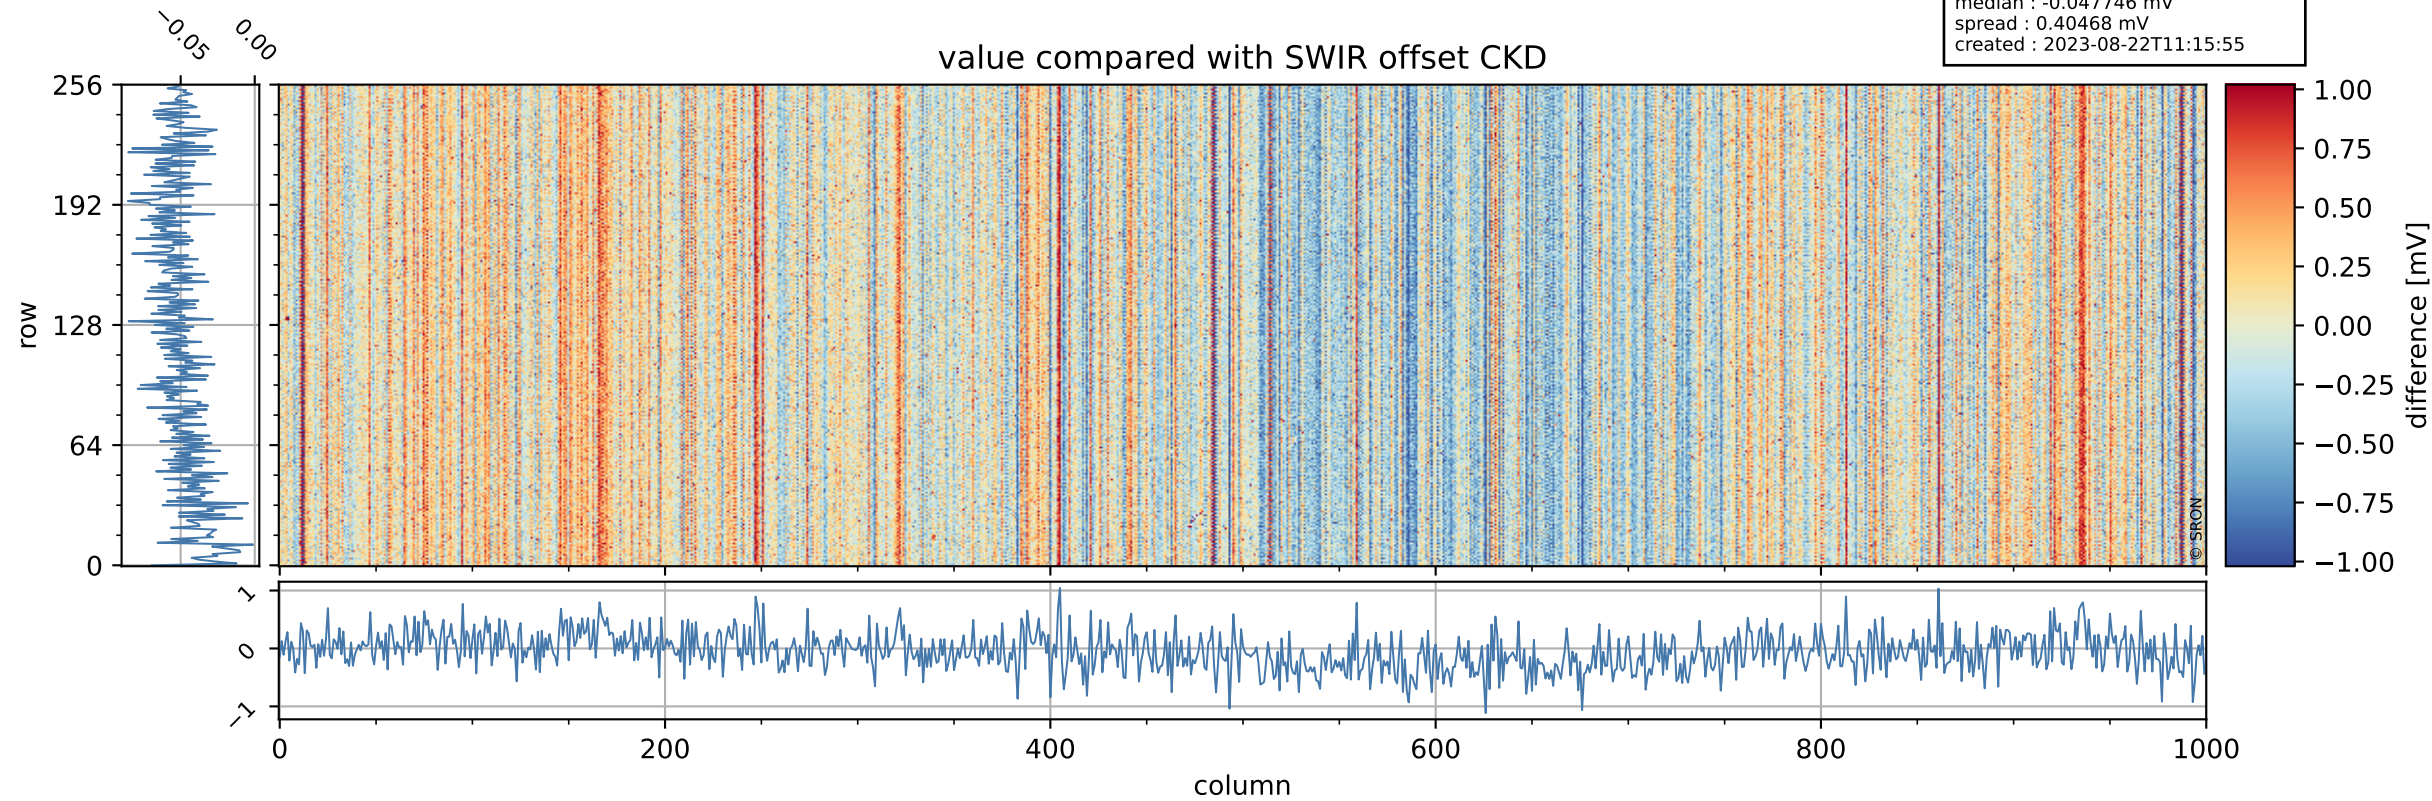

Tropomi SWIR offset (beta nominal)

orbits : 20 in [24832, 24877]
coverage : 2022-07-29 / 2022-08-01
median : 0.52596 V
spread : 0.035911 V
created : 2023-08-22T11:15:55

value detector map

Tropomi SWIR offset (beta nominal)

orbits : 20 in [24832, 24877]
coverage : 2022-07-29 / 2022-08-01
median : 30.517 μV
spread : 15.24 μV
created : 2023-08-22T11:15:55

Tropomi SWIR offset (beta nominal)

orbits : 20 in [24832, 24877]
coverage : 2022-07-29 / 2022-08-01
median : -0.047746 mV
spread : 0.40468 mV
created : 2023-08-22T11:15:55

value compared with SWIR offset CKD

Tropomi SWIR offset (beta nominal) ground-tracks of Sentinel-5P

orbits : 20 in [24832, 24877]
coverage : 2022-07-29 / 2022-08-01
created : 2023-08-22T11:15:56

Tropomi SWIR offset (beta nominal)

orbits : [1867, 24877]
coverage : 2018-02-20 / 2022-08-01
created : 2023-08-22T11:15:56

trend of detector median & temperatures