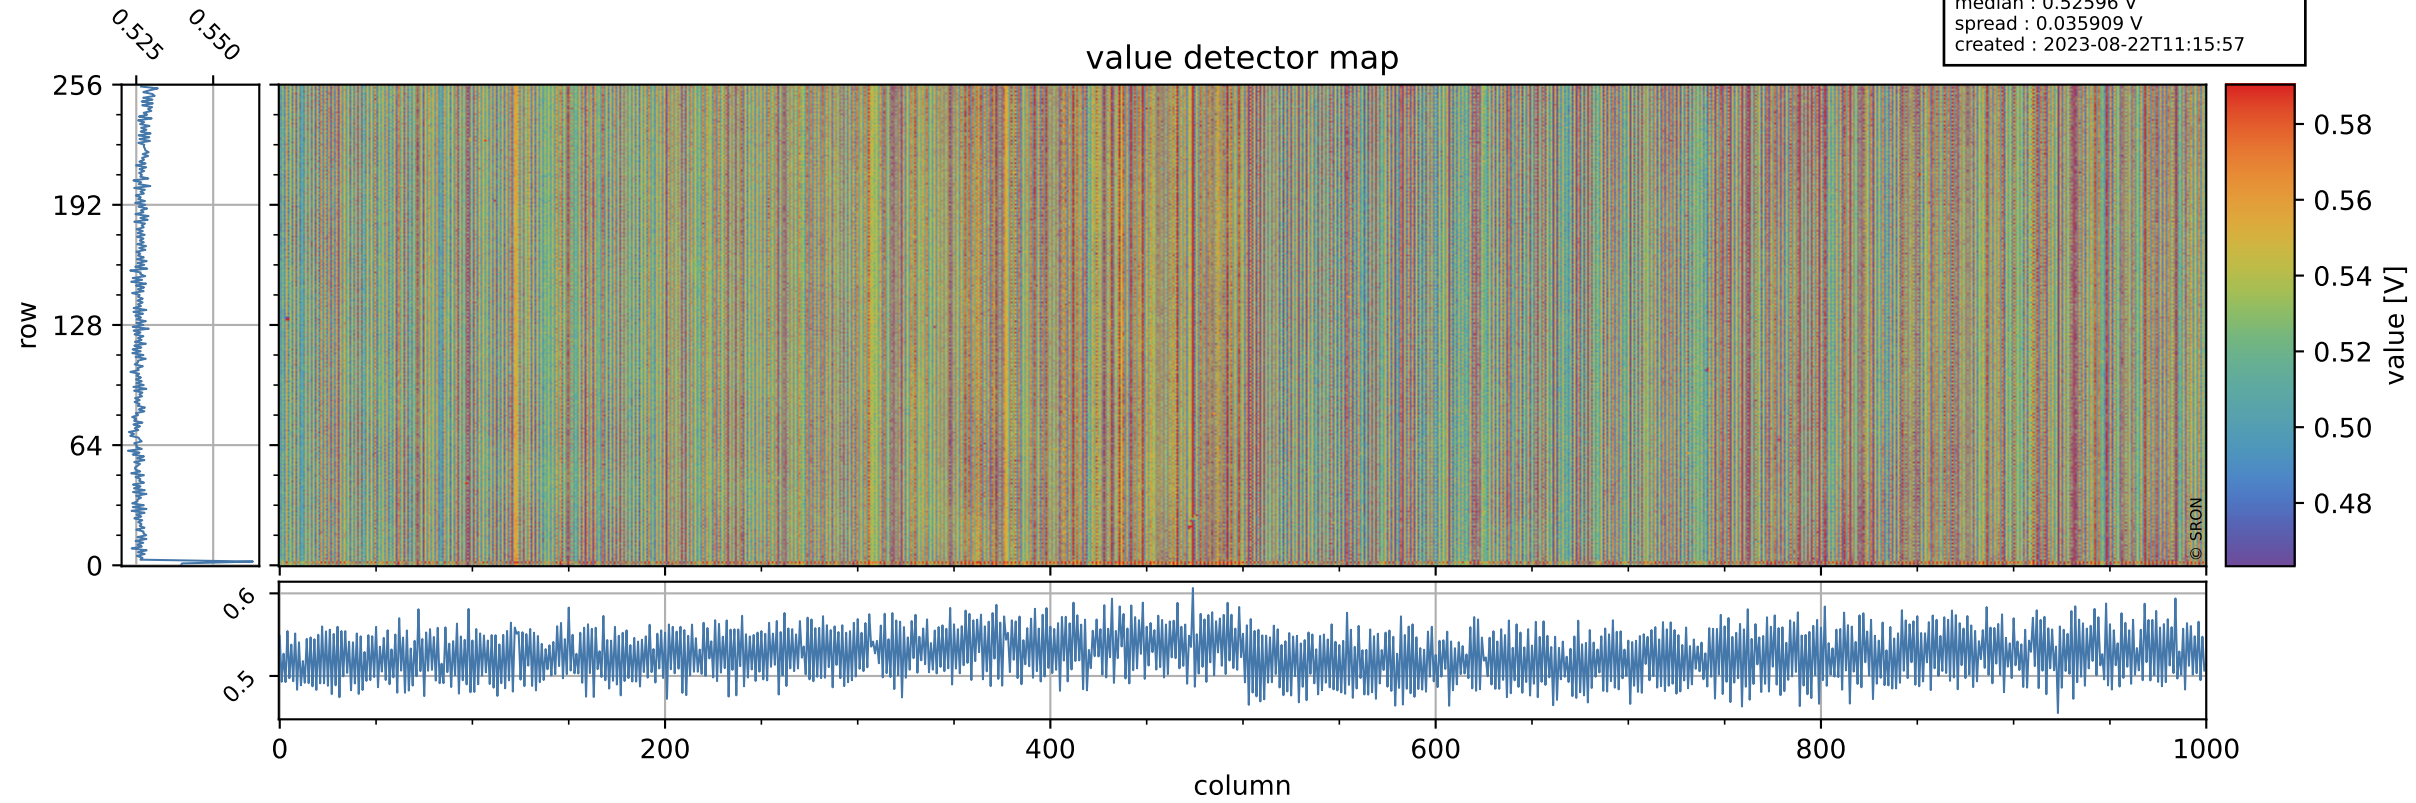

Tropomi SWIR offset (beta nominal)

orbits : 19 in [24877, 24922]
coverage : 2022-08-02 / 2022-08-05
median : 0.52596 V
spread : 0.035909 V
created : 2023-08-22T11:15:57

value detector map

Tropomi SWIR offset (beta nominal)

orbits : 19 in [24877, 24922]
coverage : 2022-08-02 / 2022-08-05
median : 30.938 μV
spread : 15.361 μV
created : 2023-08-22T11:15:57

Tropomi SWIR offset (beta nominal)

orbits : 19 in [24877, 24922]
coverage : 2022-08-02 / 2022-08-05
median : -0.048556 mV
spread : 0.40827 mV
created : 2023-08-22T11:15:58

value compared with SWIR offset CKD

Tropomi SWIR offset (beta nominal) ground-tracks of Sentinel-5P

orbits : 19 in [24877, 24922]
coverage : 2022-08-02 / 2022-08-05
created : 2023-08-22T11:15:58

Tropomi SWIR offset (beta nominal)

orbits : [1867, 24922]
coverage : 2018-02-20 / 2022-08-05
created : 2023-08-22T11:15:58

trend of detector median & temperatures