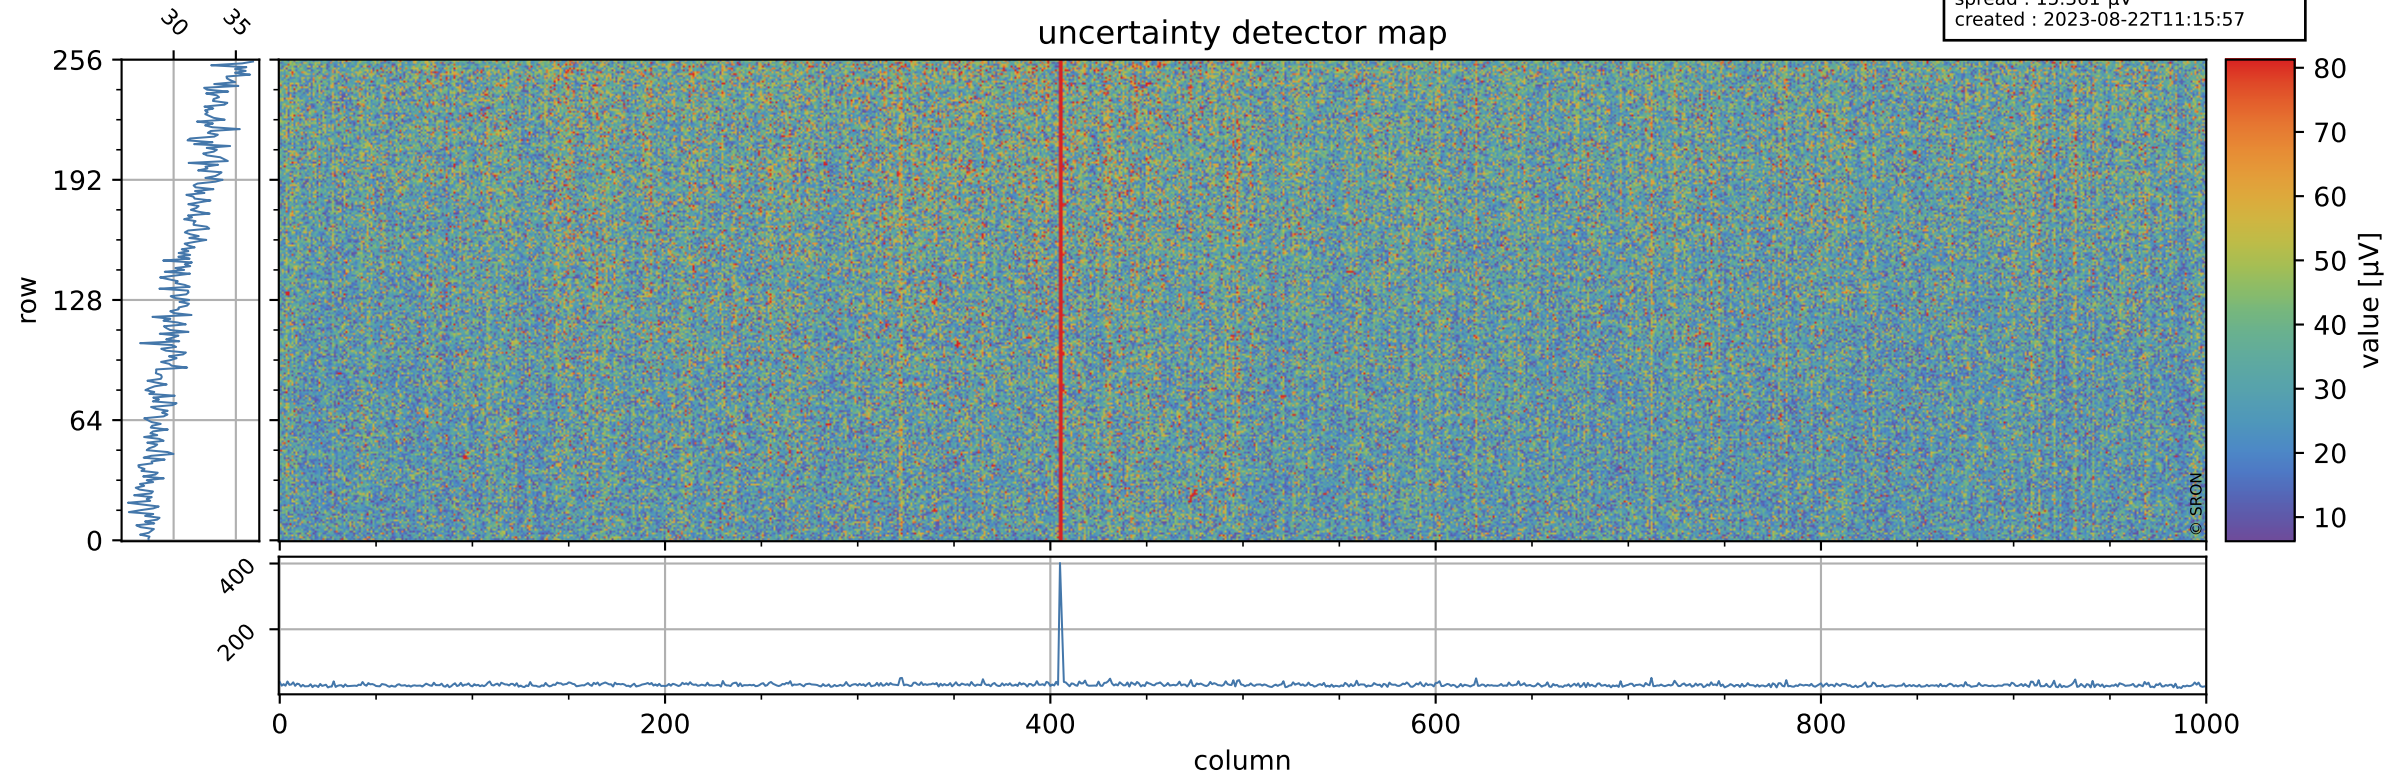

Tropomi SWIR offset (beta nominal)

orbits : 19 in [24877, 24922]
coverage : 2022-08-02 / 2022-08-05
median : 0.52596 V
spread : 0.035909 V
created : 2023-08-22T11:15:57

value detector map

Tropomi SWIR offset (beta nominal)

orbits : 19 in [24877, 24922]
coverage : 2022-08-02 / 2022-08-05
median : 30.938 μV
spread : 15.361 μV
created : 2023-08-22T11:15:57

Tropomi SWIR offset (beta nominal)

orbits : 19 in [24877, 24922]
coverage : 2022-08-02 / 2022-08-05
median : -0.048556 mV
spread : 0.40827 mV
created : 2023-08-22T11:15:58

value compared with SWIR offset CKD

Tropomi SWIR offset (beta nominal) ground-tracks of Sentinel-5P

orbits : 19 in [24877, 24922]
coverage : 2022-08-02 / 2022-08-05
created : 2023-08-22T11:15:58

Tropomi SWIR offset (beta nominal)

orbits : [1867, 24922]
coverage : 2018-02-20 / 2022-08-05
created : 2023-08-22T11:15:58

trend of detector median & temperatures