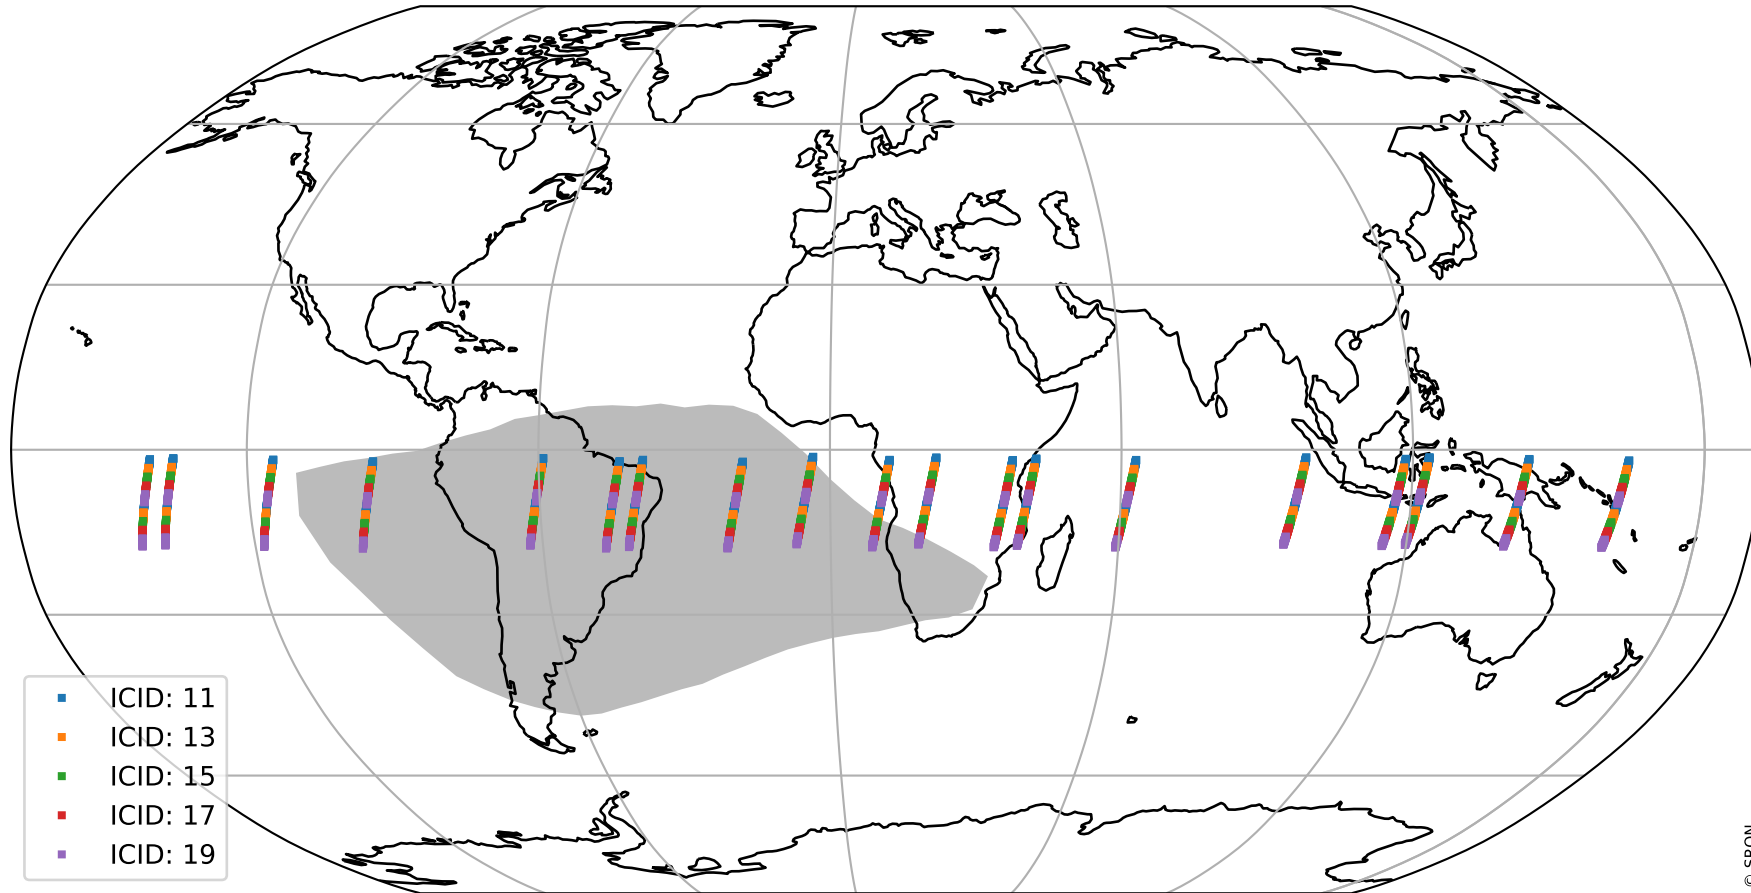

Tropomi SWIR offset (beta nominal)

orbits : 19 in [24877, 24922]
coverage : 2022-08-02 / 2022-08-05
median : 0.52596 V
spread : 0.035909 V
created : 2023-08-22T11:15:57

value detector map

Tropomi SWIR offset (beta nominal)

orbits : 19 in [24877, 24922]
coverage : 2022-08-02 / 2022-08-05
median : 30.938 μV
spread : 15.361 μV
created : 2023-08-22T11:15:57

Tropomi SWIR offset (beta nominal)

orbits : 19 in [24877, 24922]
coverage : 2022-08-02 / 2022-08-05
median : -0.048556 mV
spread : 0.40827 mV
created : 2023-08-22T11:15:58

value compared with SWIR offset CKD

Tropomi SWIR offset (beta nominal) ground-tracks of Sentinel-5P

orbits : 19 in [24877, 24922]
coverage : 2022-08-02 / 2022-08-05
created : 2023-08-22T11:15:58

Tropomi SWIR offset (beta nominal)

orbits : [1867, 24922]
coverage : 2018-02-20 / 2022-08-05
created : 2023-08-22T11:15:58

trend of detector median & temperatures