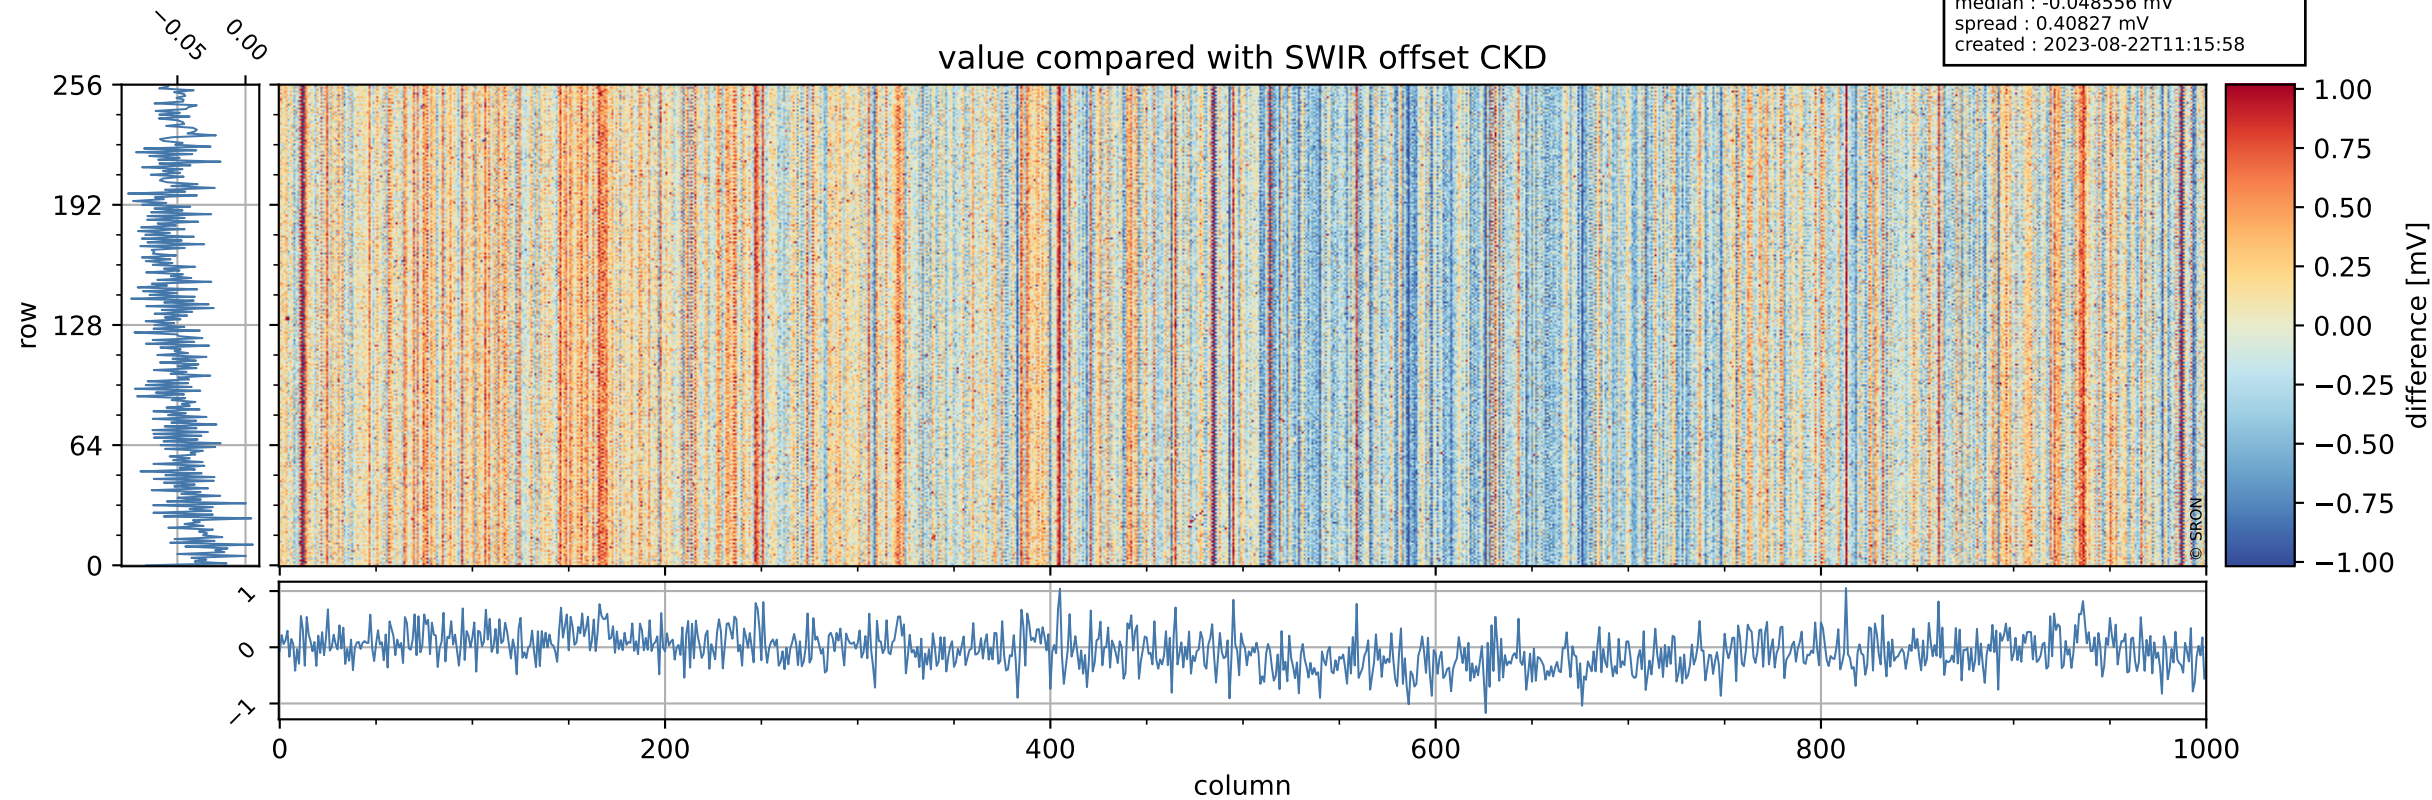

Tropomi SWIR offset (beta nominal)

orbits : 19 in [24877, 24922]
coverage : 2022-08-02 / 2022-08-05
median : 0.52596 V
spread : 0.035909 V
created : 2023-08-22T11:15:57

value detector map

Tropomi SWIR offset (beta nominal)

orbits : 19 in [24877, 24922]
coverage : 2022-08-02 / 2022-08-05
median : 30.938 μV
spread : 15.361 μV
created : 2023-08-22T11:15:57

Tropomi SWIR offset (beta nominal)

orbits : 19 in [24877, 24922]
coverage : 2022-08-02 / 2022-08-05
median : -0.048556 mV
spread : 0.40827 mV
created : 2023-08-22T11:15:58

value compared with SWIR offset CKD

Tropomi SWIR offset (beta nominal) ground-tracks of Sentinel-5P

orbits : 19 in [24877, 24922]
coverage : 2022-08-02 / 2022-08-05
created : 2023-08-22T11:15:58

Tropomi SWIR offset (beta nominal)

orbits : [1867, 24922]
coverage : 2018-02-20 / 2022-08-05
created : 2023-08-22T11:15:58

trend of detector median & temperatures