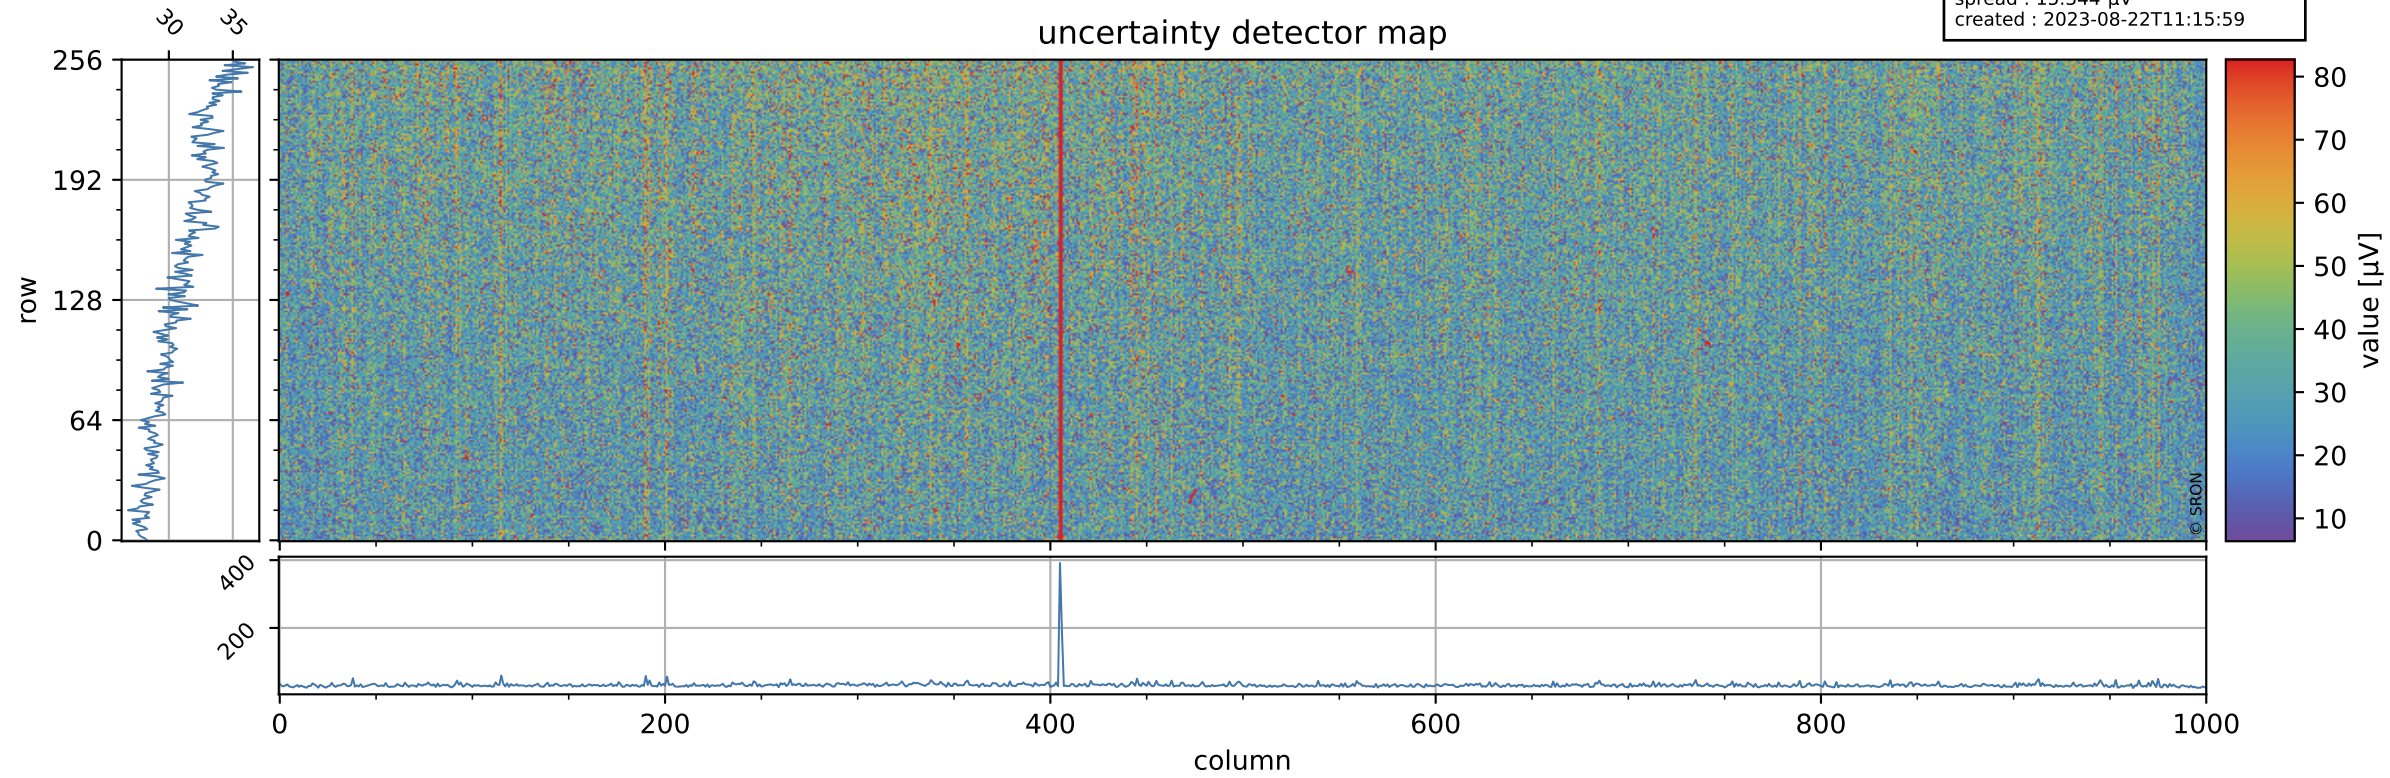

Tropomi SWIR offset (beta nominal)

orbits : 20 in [24922, 24967]
coverage : 2022-08-05 / 2022-08-08
median : 0.52598 V
spread : 0.035911 V
created : 2023-08-22T11:15:59

value detector map

Tropomi SWIR offset (beta nominal)

orbits : 20 in [24922, 24967]
coverage : 2022-08-05 / 2022-08-08
median : 31.152 μV
spread : 15.344 μV
created : 2023-08-22T11:15:59

Tropomi SWIR offset (beta nominal)

orbits : 20 in [24922, 24967]
coverage : 2022-08-05 / 2022-08-08
median : -0.031137 mV
spread : 0.40365 mV
created : 2023-08-22T11:16:00

value compared with SWIR offset CKD

Tropomi SWIR offset (beta nominal) ground-tracks of Sentinel-5P

orbits : 20 in [24922, 24967]
coverage : 2022-08-05 / 2022-08-08
created : 2023-08-22T11:16:00

Tropomi SWIR offset (beta nominal)

orbits : [1867, 24967]
coverage : 2018-02-20 / 2022-08-08
created : 2023-08-22T11:16:00

trend of detector median & temperatures