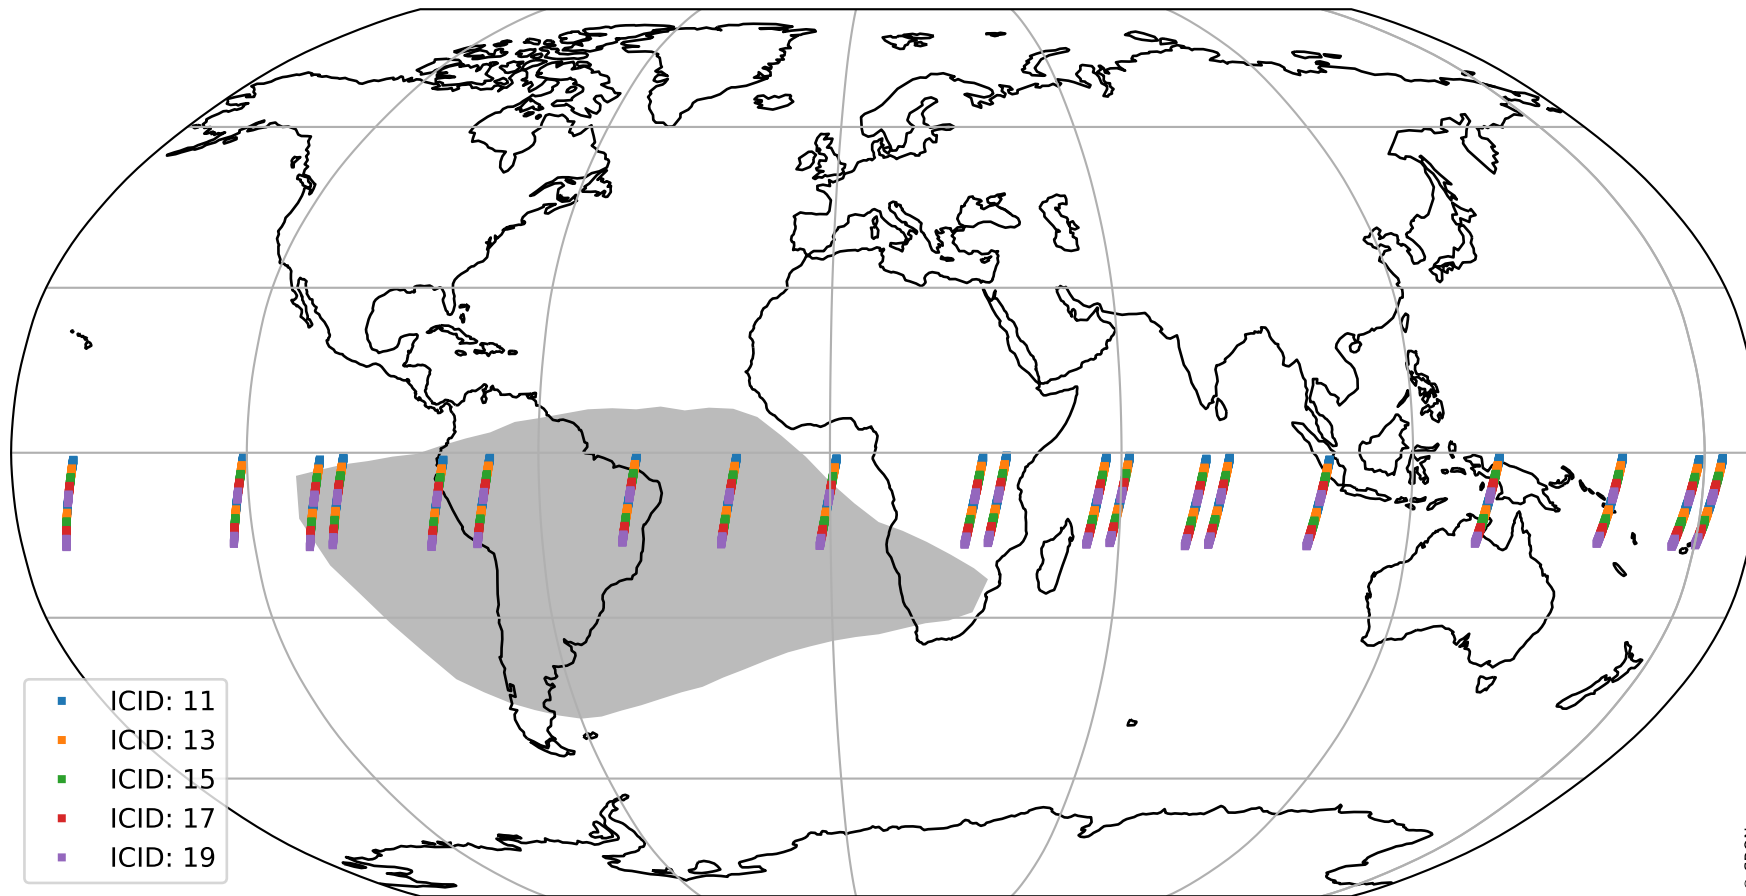

Tropomi SWIR offset (beta nominal)

orbits : 20 in [24922, 24967]
coverage : 2022-08-05 / 2022-08-08
median : 0.52598 V
spread : 0.035911 V
created : 2023-08-22T11:15:59

value detector map

Tropomi SWIR offset (beta nominal)

orbits : 20 in [24922, 24967]
coverage : 2022-08-05 / 2022-08-08
median : 31.152 μV
spread : 15.344 μV
created : 2023-08-22T11:15:59

Tropomi SWIR offset (beta nominal)

orbits : 20 in [24922, 24967]
coverage : 2022-08-05 / 2022-08-08
median : -0.031137 mV
spread : 0.40365 mV
created : 2023-08-22T11:16:00

value compared with SWIR offset CKD

Tropomi SWIR offset (beta nominal) ground-tracks of Sentinel-5P

orbits : 20 in [24922, 24967]
coverage : 2022-08-05 / 2022-08-08
created : 2023-08-22T11:16:00

Tropomi SWIR offset (beta nominal)

orbits : [1867, 24967]
coverage : 2018-02-20 / 2022-08-08
created : 2023-08-22T11:16:00

trend of detector median & temperatures