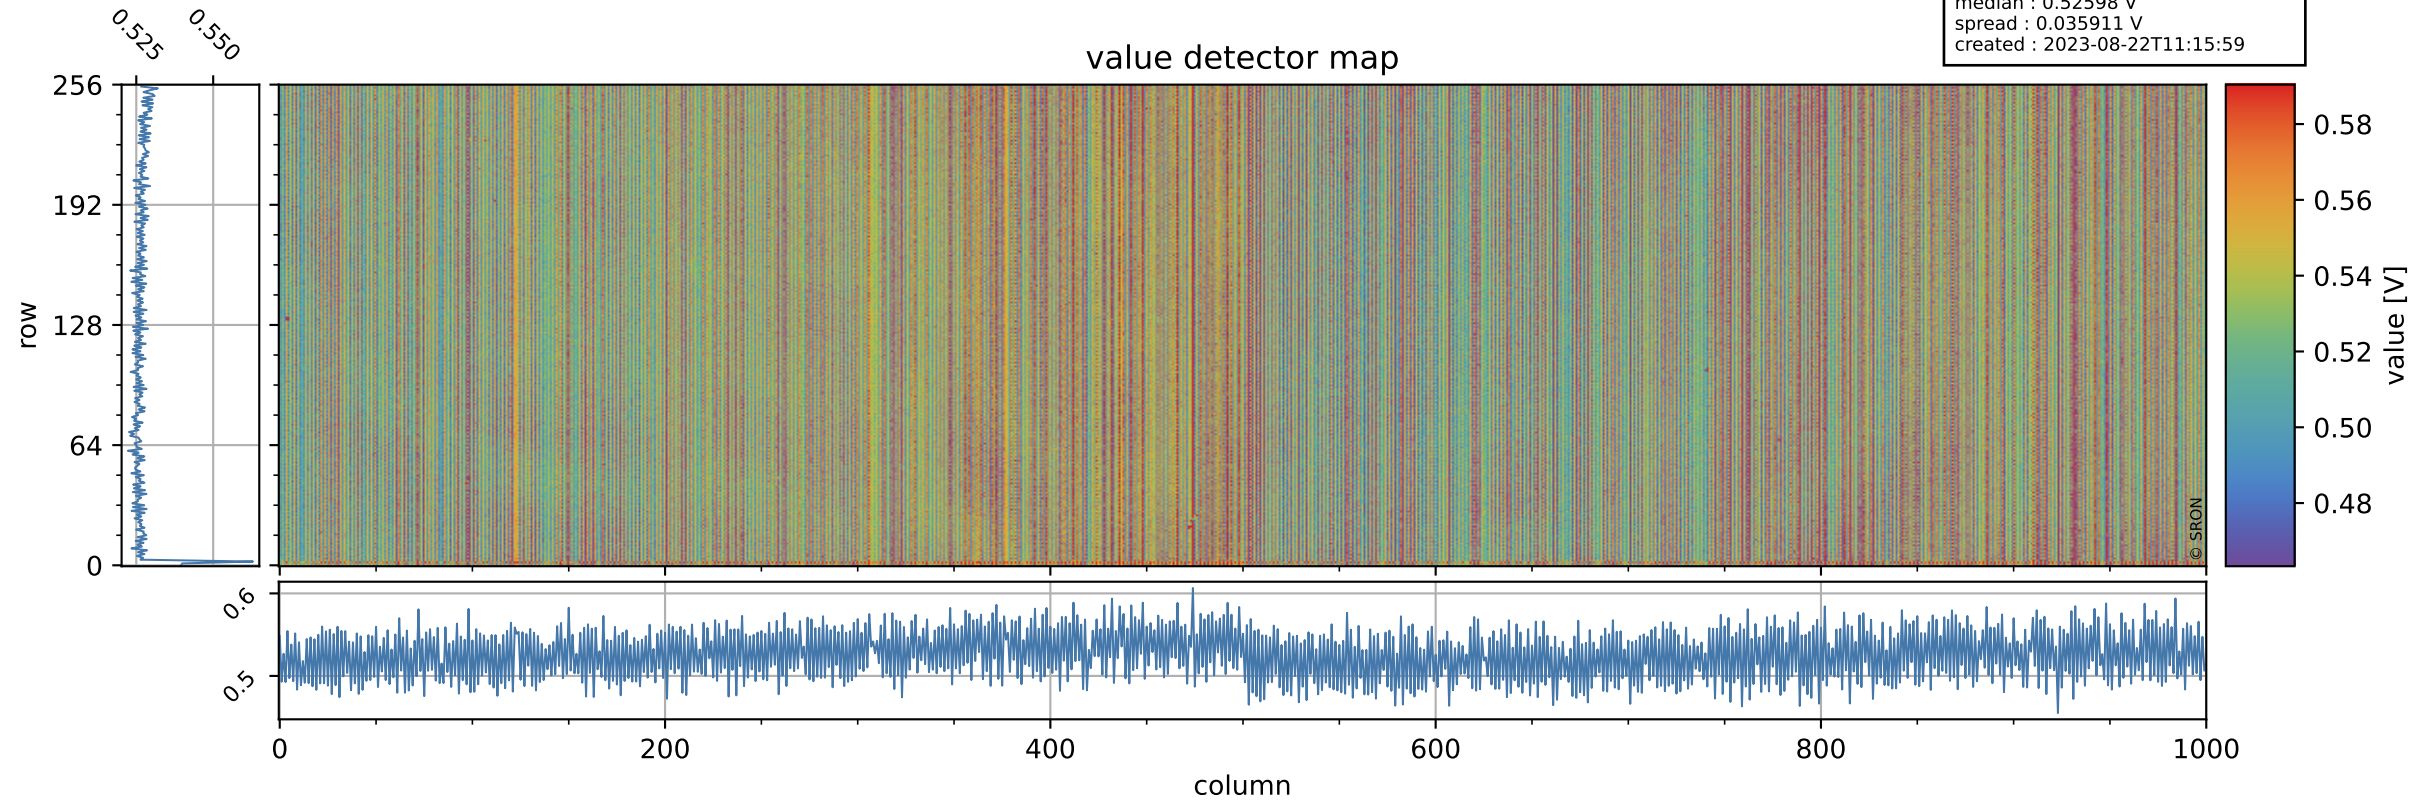

Tropomi SWIR offset (beta nominal)

orbits : 20 in [24922, 24967]
coverage : 2022-08-05 / 2022-08-08
median : 0.52598 V
spread : 0.035911 V
created : 2023-08-22T11:15:59

value detector map

Tropomi SWIR offset (beta nominal)

orbits : 20 in [24922, 24967]
coverage : 2022-08-05 / 2022-08-08
median : 31.152 μV
spread : 15.344 μV
created : 2023-08-22T11:15:59

Tropomi SWIR offset (beta nominal)

orbits : 20 in [24922, 24967]
coverage : 2022-08-05 / 2022-08-08
median : -0.031137 mV
spread : 0.40365 mV
created : 2023-08-22T11:16:00

value compared with SWIR offset CKD

Tropomi SWIR offset (beta nominal) ground-tracks of Sentinel-5P

orbits : 20 in [24922, 24967]
coverage : 2022-08-05 / 2022-08-08
created : 2023-08-22T11:16:00

Tropomi SWIR offset (beta nominal)

orbits : [1867, 24967]
coverage : 2018-02-20 / 2022-08-08
created : 2023-08-22T11:16:00

trend of detector median & temperatures