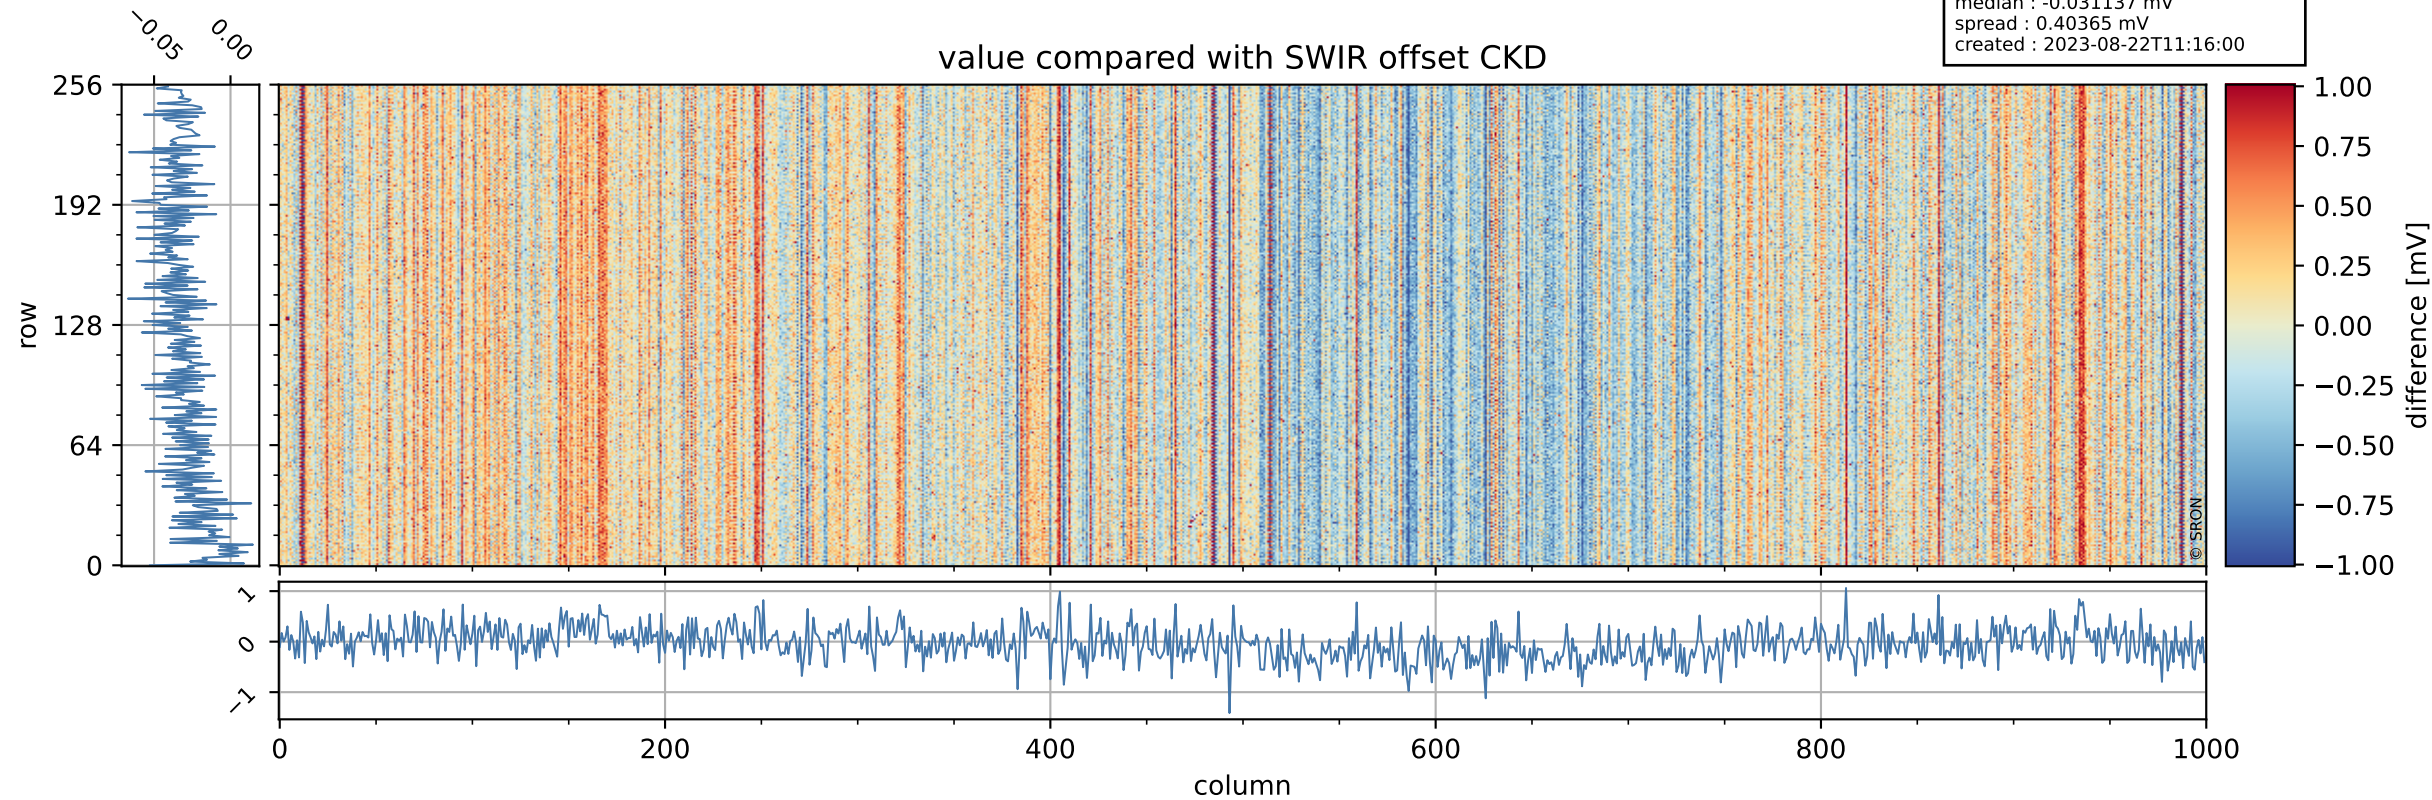

Tropomi SWIR offset (beta nominal)

orbits : 20 in [24922, 24967]
coverage : 2022-08-05 / 2022-08-08
median : 0.52598 V
spread : 0.035911 V
created : 2023-08-22T11:15:59

value detector map

Tropomi SWIR offset (beta nominal)

orbits : 20 in [24922, 24967]
coverage : 2022-08-05 / 2022-08-08
median : 31.152 μV
spread : 15.344 μV
created : 2023-08-22T11:15:59

Tropomi SWIR offset (beta nominal)

orbits : 20 in [24922, 24967]
coverage : 2022-08-05 / 2022-08-08
median : -0.031137 mV
spread : 0.40365 mV
created : 2023-08-22T11:16:00

value compared with SWIR offset CKD

Tropomi SWIR offset (beta nominal) ground-tracks of Sentinel-5P

orbits : 20 in [24922, 24967]
coverage : 2022-08-05 / 2022-08-08
created : 2023-08-22T11:16:00

Tropomi SWIR offset (beta nominal)

orbits : [1867, 24967]
coverage : 2018-02-20 / 2022-08-08
created : 2023-08-22T11:16:00

trend of detector median & temperatures