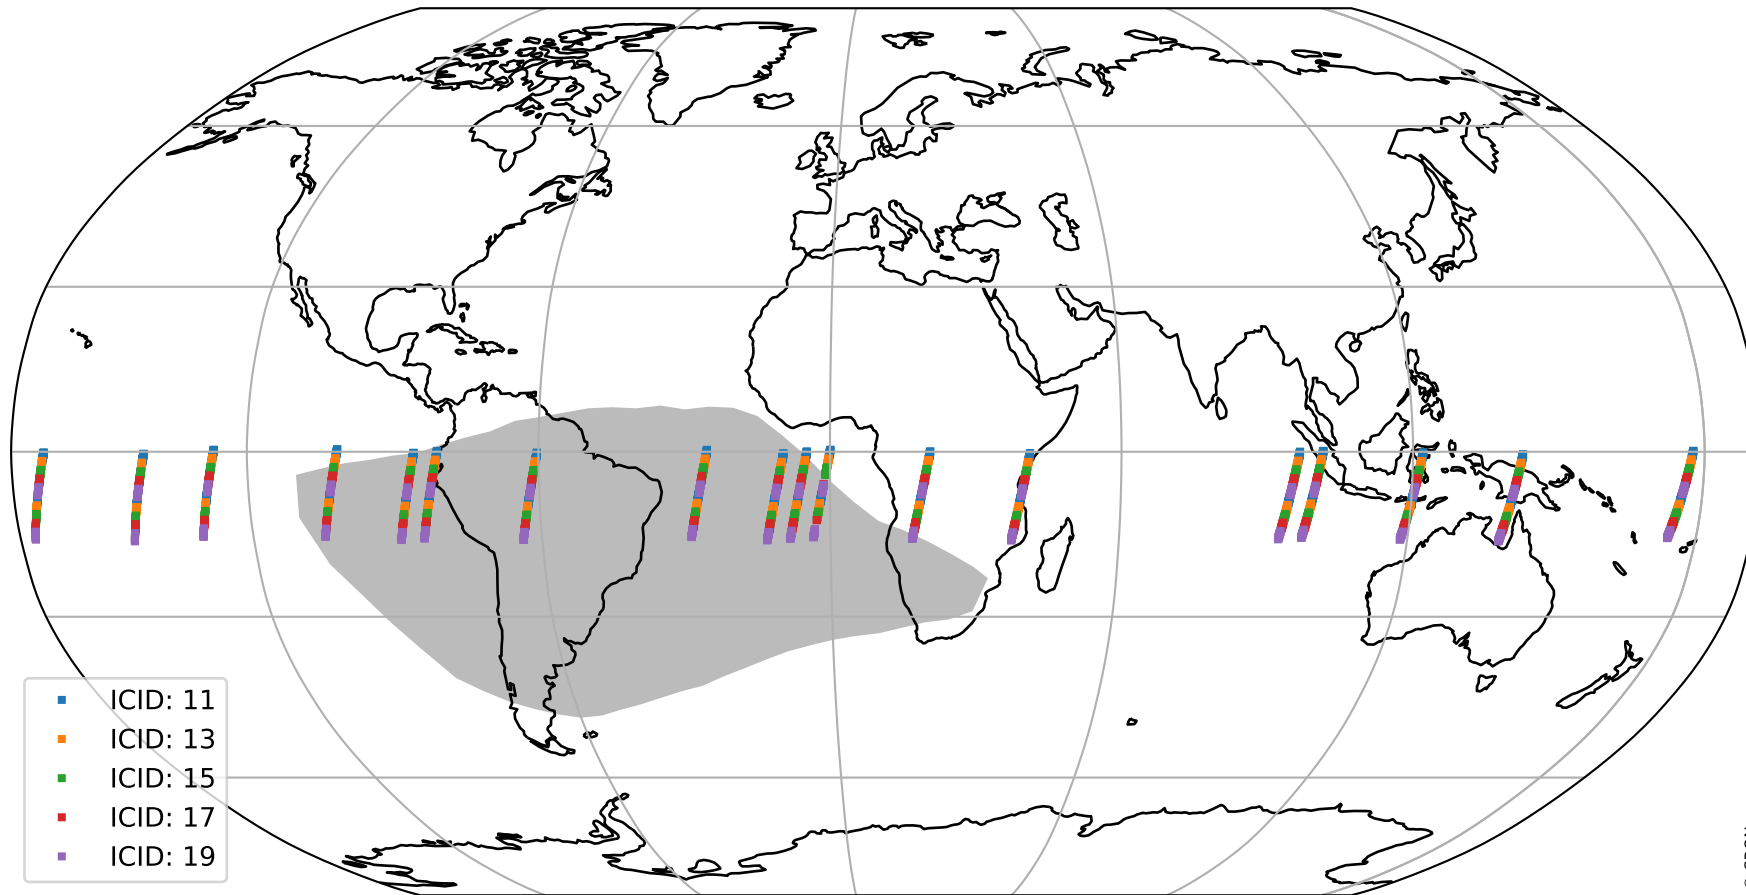

# Tropomi SWIR offset (beta nominal)

orbits : 18 in [24967, 25012]  
coverage : 2022-08-08 / 2022-08-11  
median : 34.122  $\mu\text{V}$   
spread : 16.833  $\mu\text{V}$   
created : 2023-08-22T11:16:02

# Tropomi SWIR offset (beta nominal)

orbits : 18 in [24967, 25012]  
coverage : 2022-08-08 / 2022-08-11  
median : -0.046266 mV  
spread : 0.40298 mV  
created : 2023-08-22T11:16:02

value compared with SWIR offset CKD

# Tropomi SWIR offset (beta nominal) ground-tracks of Sentinel-5P

orbits : 18 in [24967, 25012]  
coverage : 2022-08-08 / 2022-08-11  
created : 2023-08-22T11:16:02

# Tropomi SWIR offset (beta nominal)

orbits : [1867, 25012]  
coverage : 2018-02-20 / 2022-08-11  
created : 2023-08-22T11:16:02