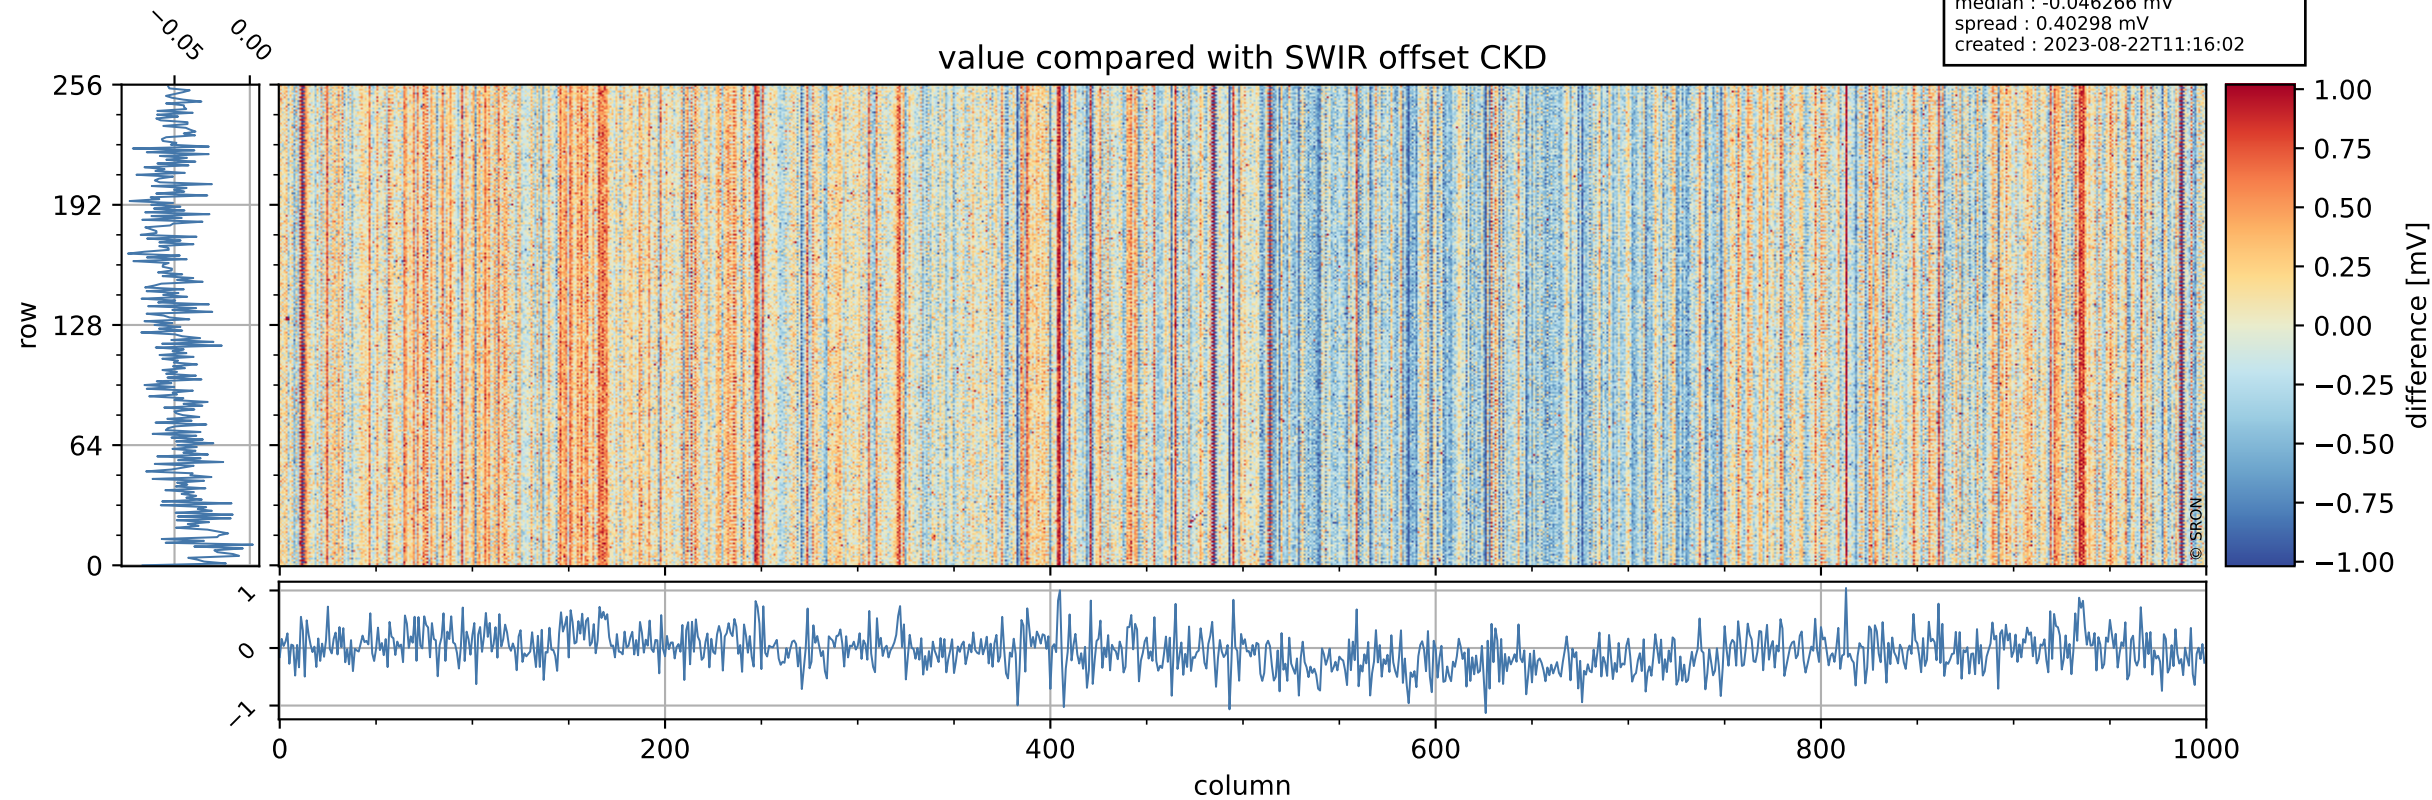

## value detector map

# Tropomi SWIR offset (beta nominal)

orbits : 18 in [24967, 25012]  
coverage : 2022-08-08 / 2022-08-11  
median : 34.122  $\mu\text{V}$   
spread : 16.833  $\mu\text{V}$   
created : 2023-08-22T11:16:02

# Tropomi SWIR offset (beta nominal)

orbits : 18 in [24967, 25012]  
coverage : 2022-08-08 / 2022-08-11  
median : -0.046266 mV  
spread : 0.40298 mV  
created : 2023-08-22T11:16:02

value compared with SWIR offset CKD

# Tropomi SWIR offset (beta nominal) ground-tracks of Sentinel-5P

orbits : 18 in [24967, 25012]  
coverage : 2022-08-08 / 2022-08-11  
created : 2023-08-22T11:16:02