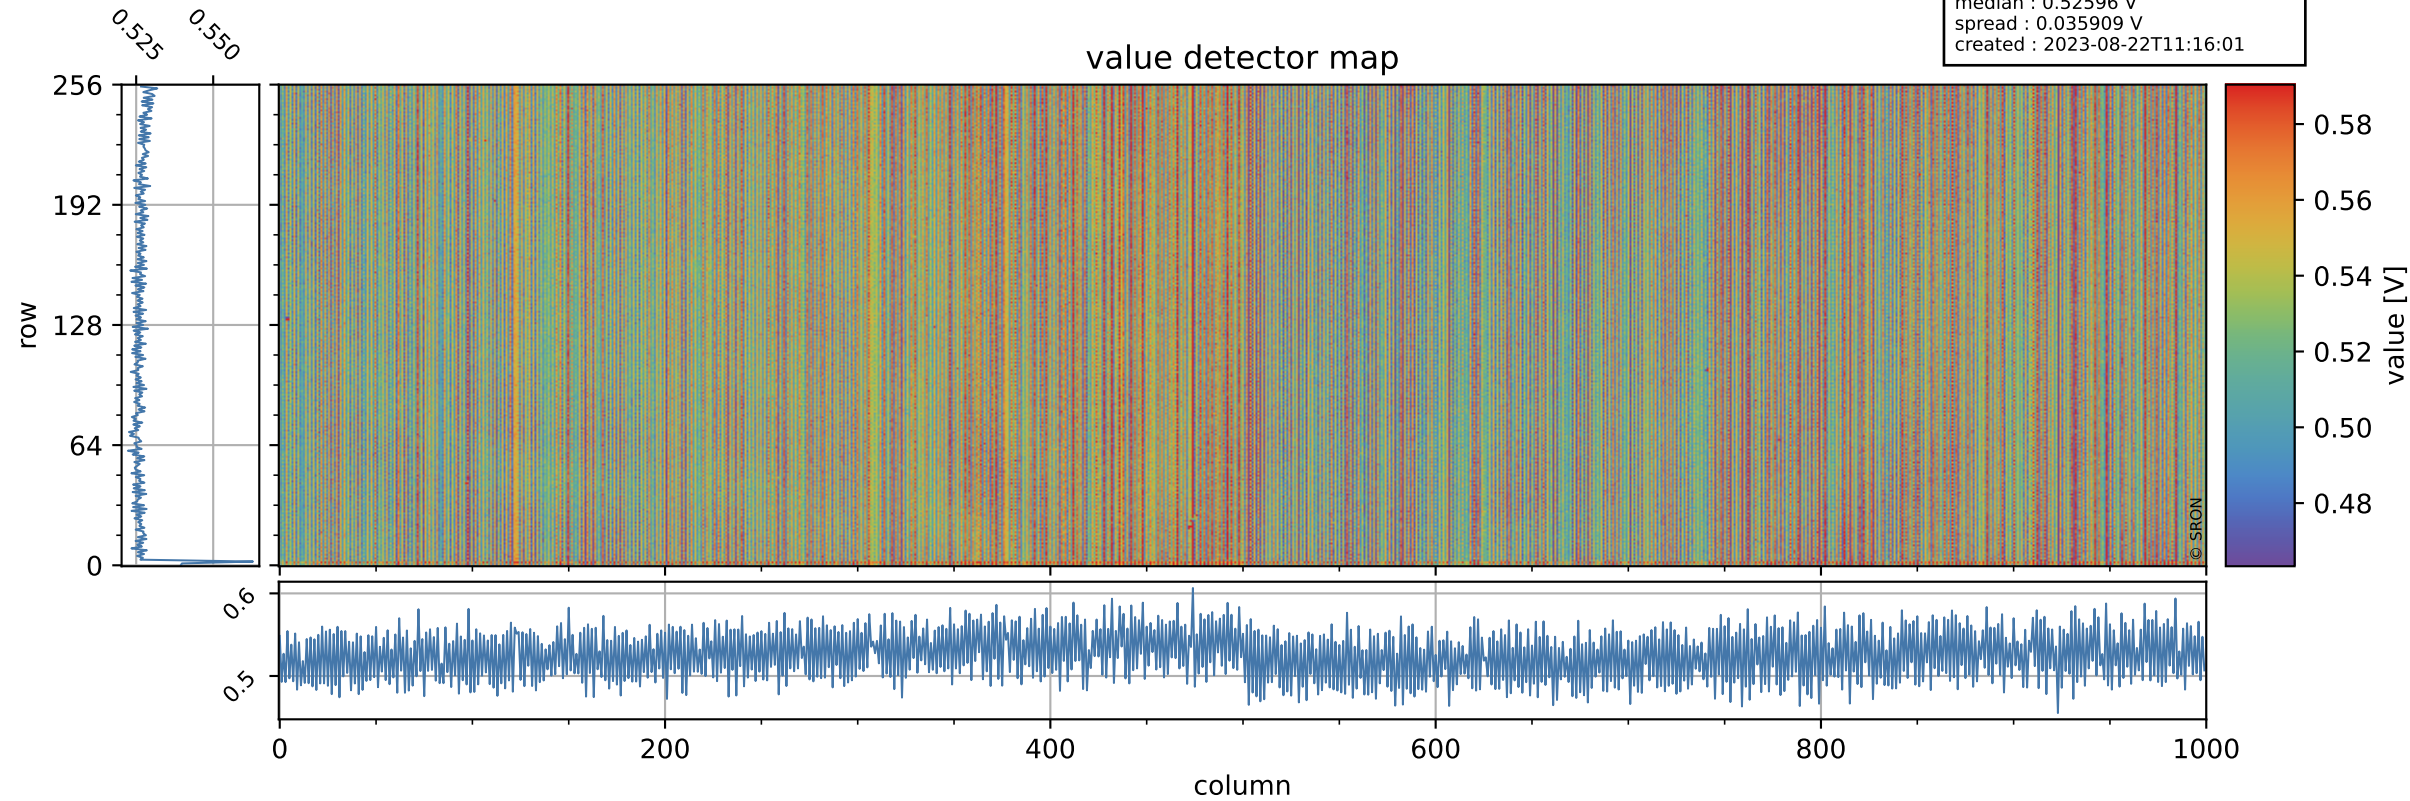

# Tropomi SWIR offset (beta nominal)

orbits : 18 in [24967, 25012]  
coverage : 2022-08-08 / 2022-08-11  
median : 0.52596 V  
spread : 0.035909 V  
created : 2023-08-22T11:16:01

## value detector map

# Tropomi SWIR offset (beta nominal)

orbits : 18 in [24967, 25012]  
coverage : 2022-08-08 / 2022-08-11  
median : 34.122  $\mu\text{V}$   
spread : 16.833  $\mu\text{V}$   
created : 2023-08-22T11:16:02

# Tropomi SWIR offset (beta nominal) ground-tracks of Sentinel-5P

orbits : 18 in [24967, 25012]  
coverage : 2022-08-08 / 2022-08-11  
created : 2023-08-22T11:16:02