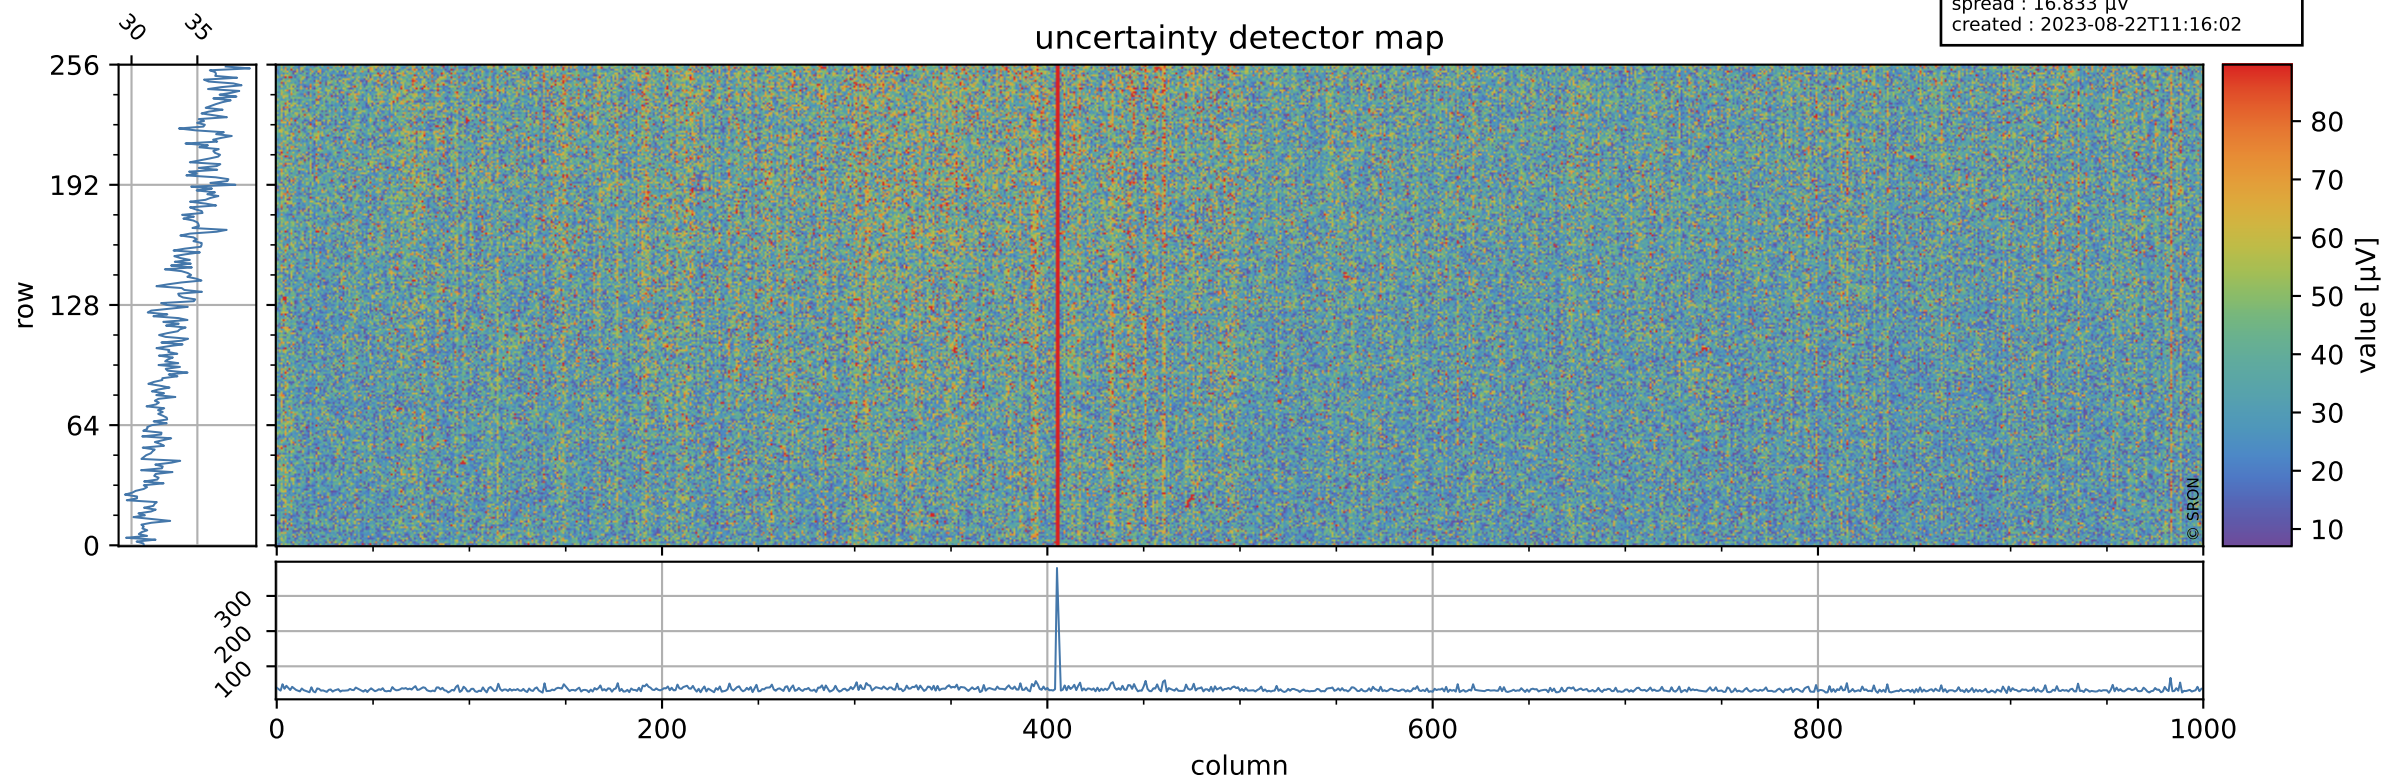

# Tropomi SWIR offset (beta nominal)

orbits : 18 in [24967, 25012]  
coverage : 2022-08-08 / 2022-08-11  
median : 0.52596 V  
spread : 0.035909 V  
created : 2023-08-22T11:16:01

## value detector map

# Tropomi SWIR offset (beta nominal)

orbits : 18 in [24967, 25012]  
coverage : 2022-08-08 / 2022-08-11  
median : 34.122  $\mu\text{V}$   
spread : 16.833  $\mu\text{V}$   
created : 2023-08-22T11:16:02

# Tropomi SWIR offset (beta nominal) ground-tracks of Sentinel-5P

orbits : 18 in [24967, 25012]  
coverage : 2022-08-08 / 2022-08-11  
created : 2023-08-22T11:16:02