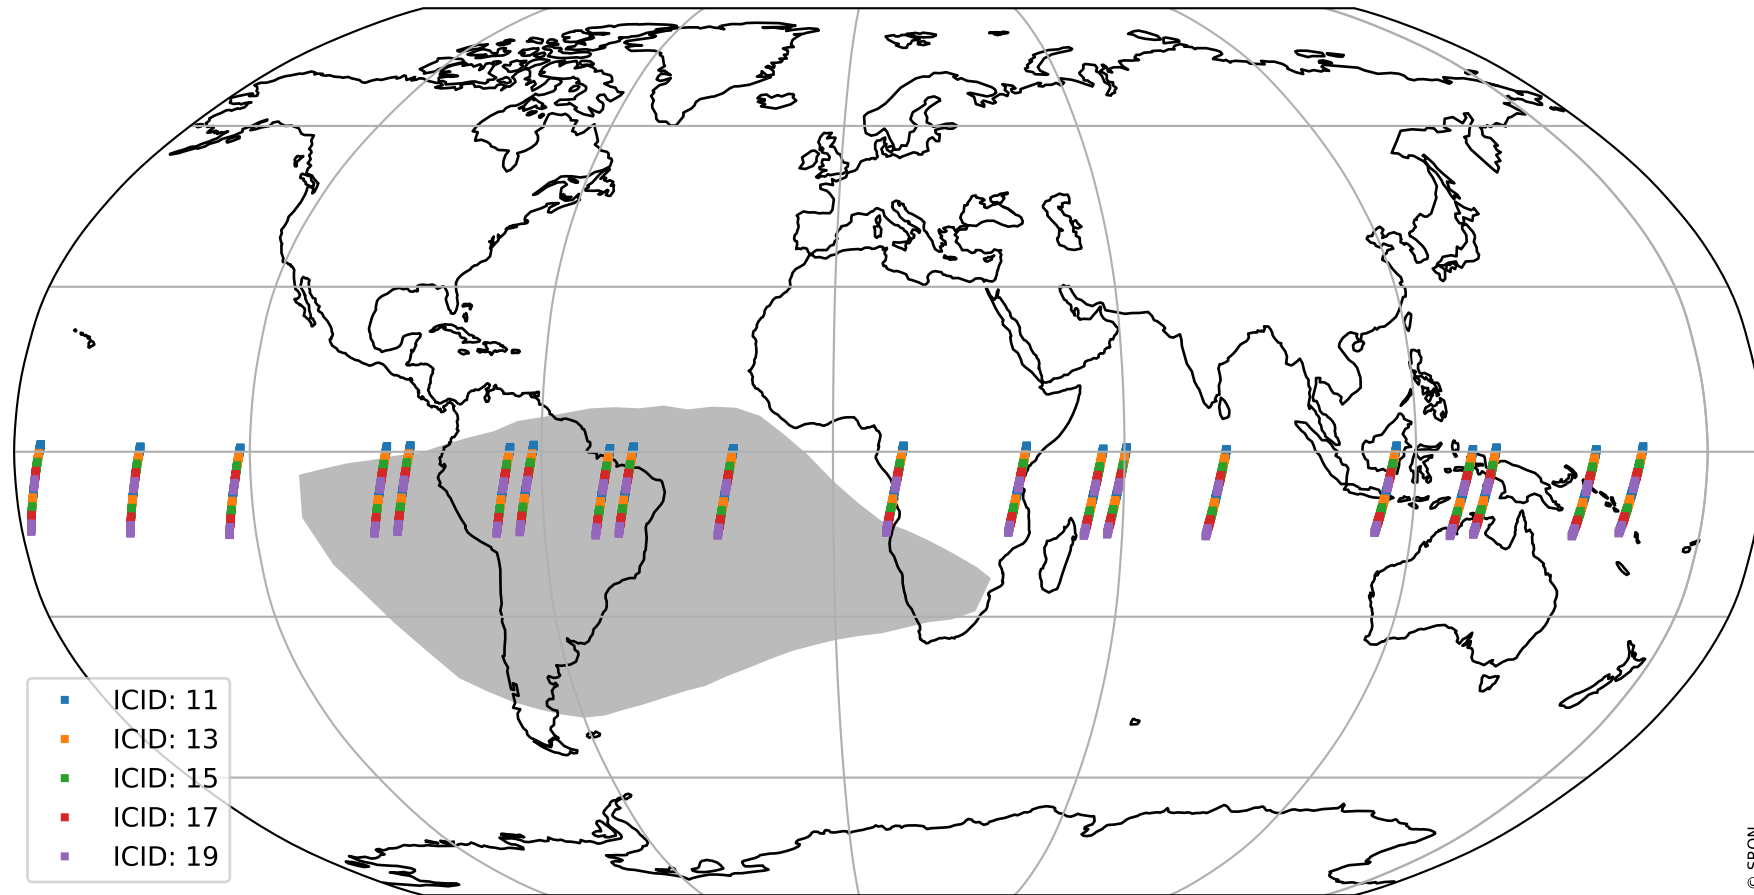

Tropomi SWIR offset (beta nominal)

orbits : 20 in [25012, 25057]
coverage : 2022-08-11 / 2022-08-14
median : 0.52596 V
spread : 0.035914 V
created : 2023-08-22T11:16:03

value detector map

Tropomi SWIR offset (beta nominal)

orbits : 20 in [25012, 25057]
coverage : 2022-08-11 / 2022-08-14
median : 30.993 μV
spread : 15.041 μV
created : 2023-08-22T11:16:04

Tropomi SWIR offset (beta nominal)

orbits : 20 in [25012, 25057]
coverage : 2022-08-11 / 2022-08-14
median : -0.045822 mV
spread : 0.41046 mV
created : 2023-08-22T11:16:04

value compared with SWIR offset CKD

Tropomi SWIR offset (beta nominal) ground-tracks of Sentinel-5P

orbits : 20 in [25012, 25057]
coverage : 2022-08-11 / 2022-08-14
created : 2023-08-22T11:16:04

Tropomi SWIR offset (beta nominal)

orbits : [1867, 25057]
coverage : 2018-02-20 / 2022-08-14
created : 2023-08-22T11:16:05

trend of detector median & temperatures