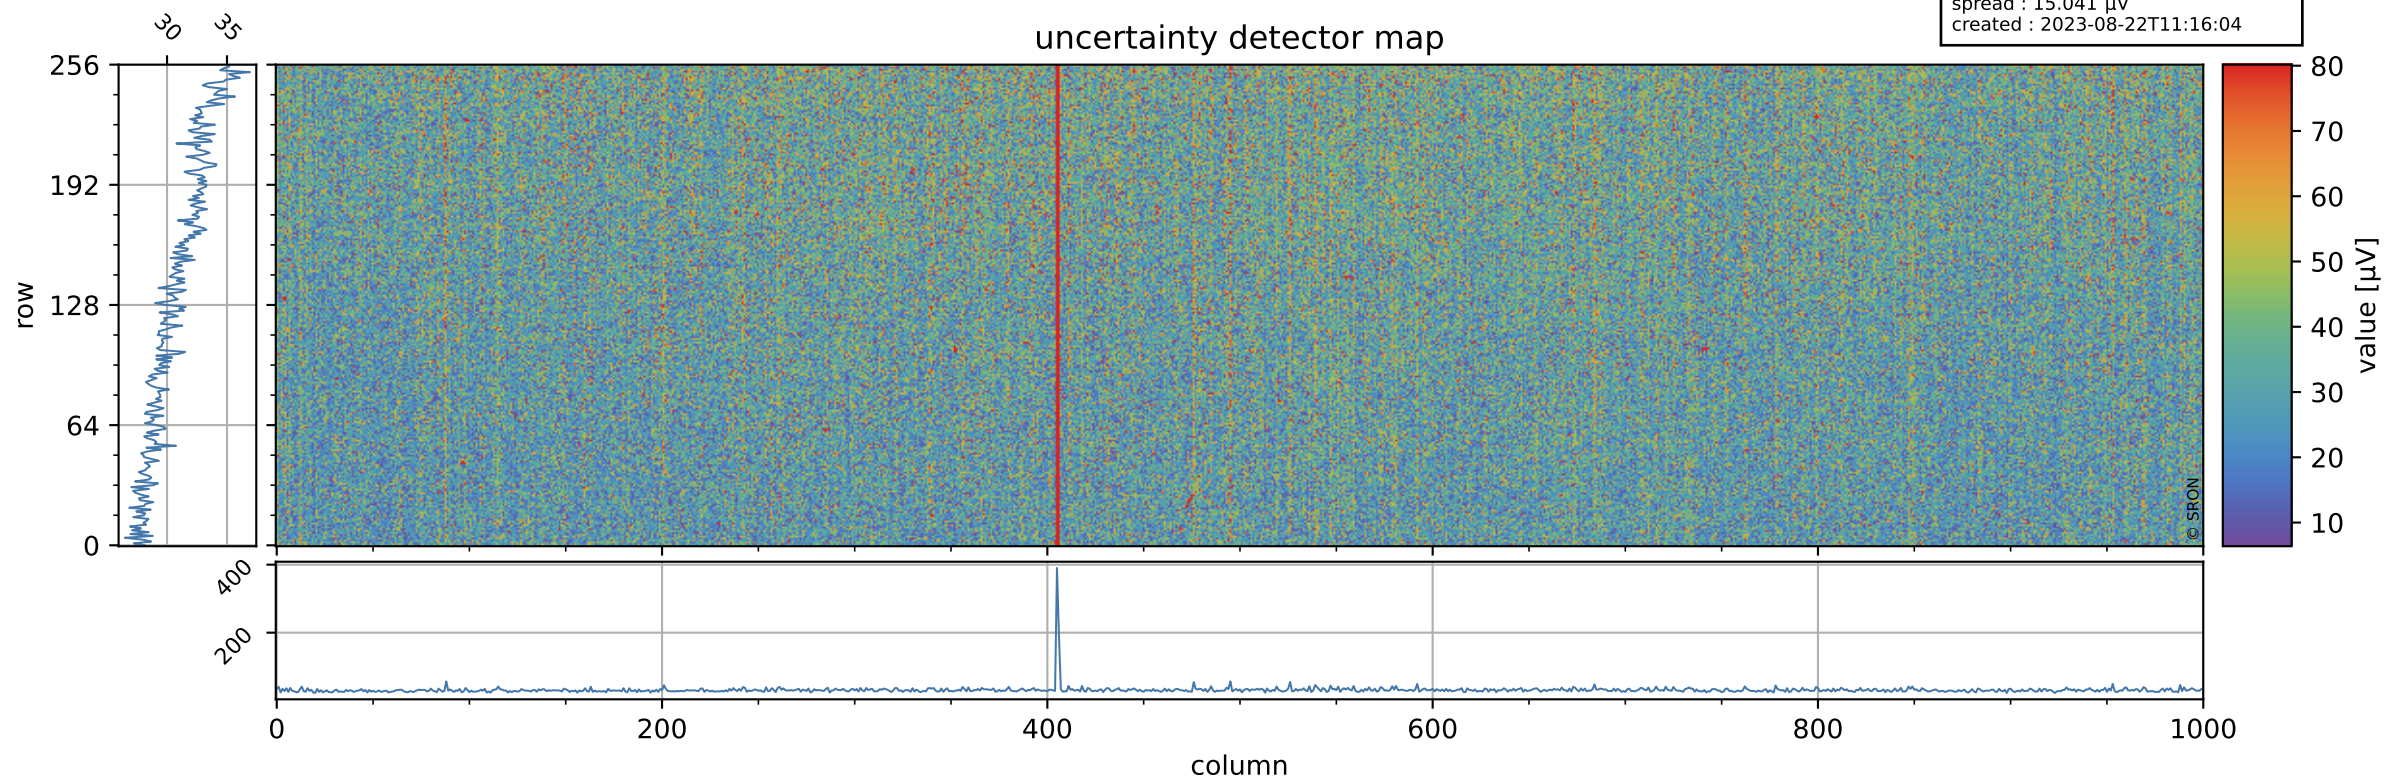

Tropomi SWIR offset (beta nominal)

orbits : 20 in [25012, 25057]
coverage : 2022-08-11 / 2022-08-14
median : 0.52596 V
spread : 0.035914 V
created : 2023-08-22T11:16:03

value detector map

Tropomi SWIR offset (beta nominal)

orbits : 20 in [25012, 25057]
coverage : 2022-08-11 / 2022-08-14
median : 30.993 μV
spread : 15.041 μV
created : 2023-08-22T11:16:04

Tropomi SWIR offset (beta nominal)

orbits : 20 in [25012, 25057]
coverage : 2022-08-11 / 2022-08-14
median : -0.045822 mV
spread : 0.41046 mV
created : 2023-08-22T11:16:04

value compared with SWIR offset CKD

Tropomi SWIR offset (beta nominal) ground-tracks of Sentinel-5P

orbits : 20 in [25012, 25057]
coverage : 2022-08-11 / 2022-08-14
created : 2023-08-22T11:16:04

Tropomi SWIR offset (beta nominal)

orbits : [1867, 25057]
coverage : 2018-02-20 / 2022-08-14
created : 2023-08-22T11:16:05

trend of detector median & temperatures