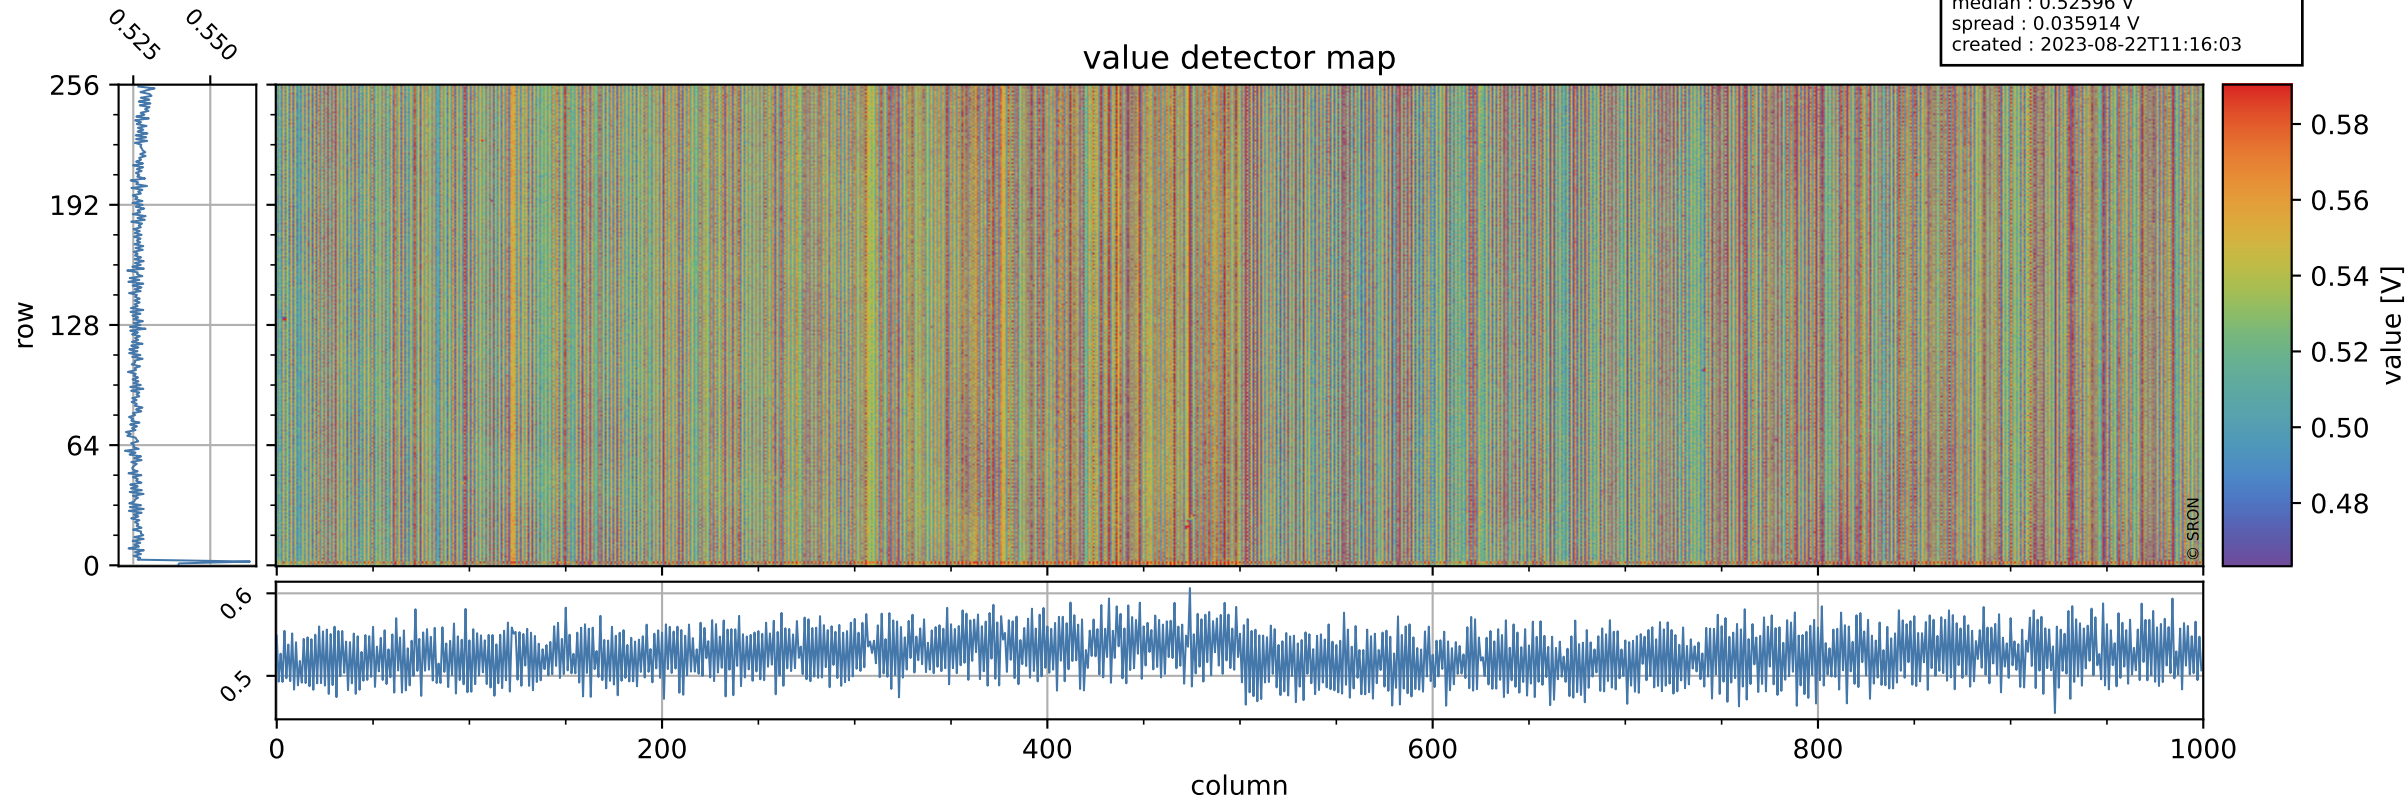

Tropomi SWIR offset (beta nominal)

orbits : 20 in [25012, 25057]
coverage : 2022-08-11 / 2022-08-14
median : 0.52596 V
spread : 0.035914 V
created : 2023-08-22T11:16:03

value detector map

Tropomi SWIR offset (beta nominal)

orbits : 20 in [25012, 25057]
coverage : 2022-08-11 / 2022-08-14
median : 30.993 μV
spread : 15.041 μV
created : 2023-08-22T11:16:04

Tropomi SWIR offset (beta nominal)

orbits : 20 in [25012, 25057]
coverage : 2022-08-11 / 2022-08-14
median : -0.045822 mV
spread : 0.41046 mV
created : 2023-08-22T11:16:04

value compared with SWIR offset CKD

Tropomi SWIR offset (beta nominal) ground-tracks of Sentinel-5P

orbits : 20 in [25012, 25057]
coverage : 2022-08-11 / 2022-08-14
created : 2023-08-22T11:16:04

Tropomi SWIR offset (beta nominal)

orbits : [1867, 25057]
coverage : 2018-02-20 / 2022-08-14
created : 2023-08-22T11:16:05

trend of detector median & temperatures