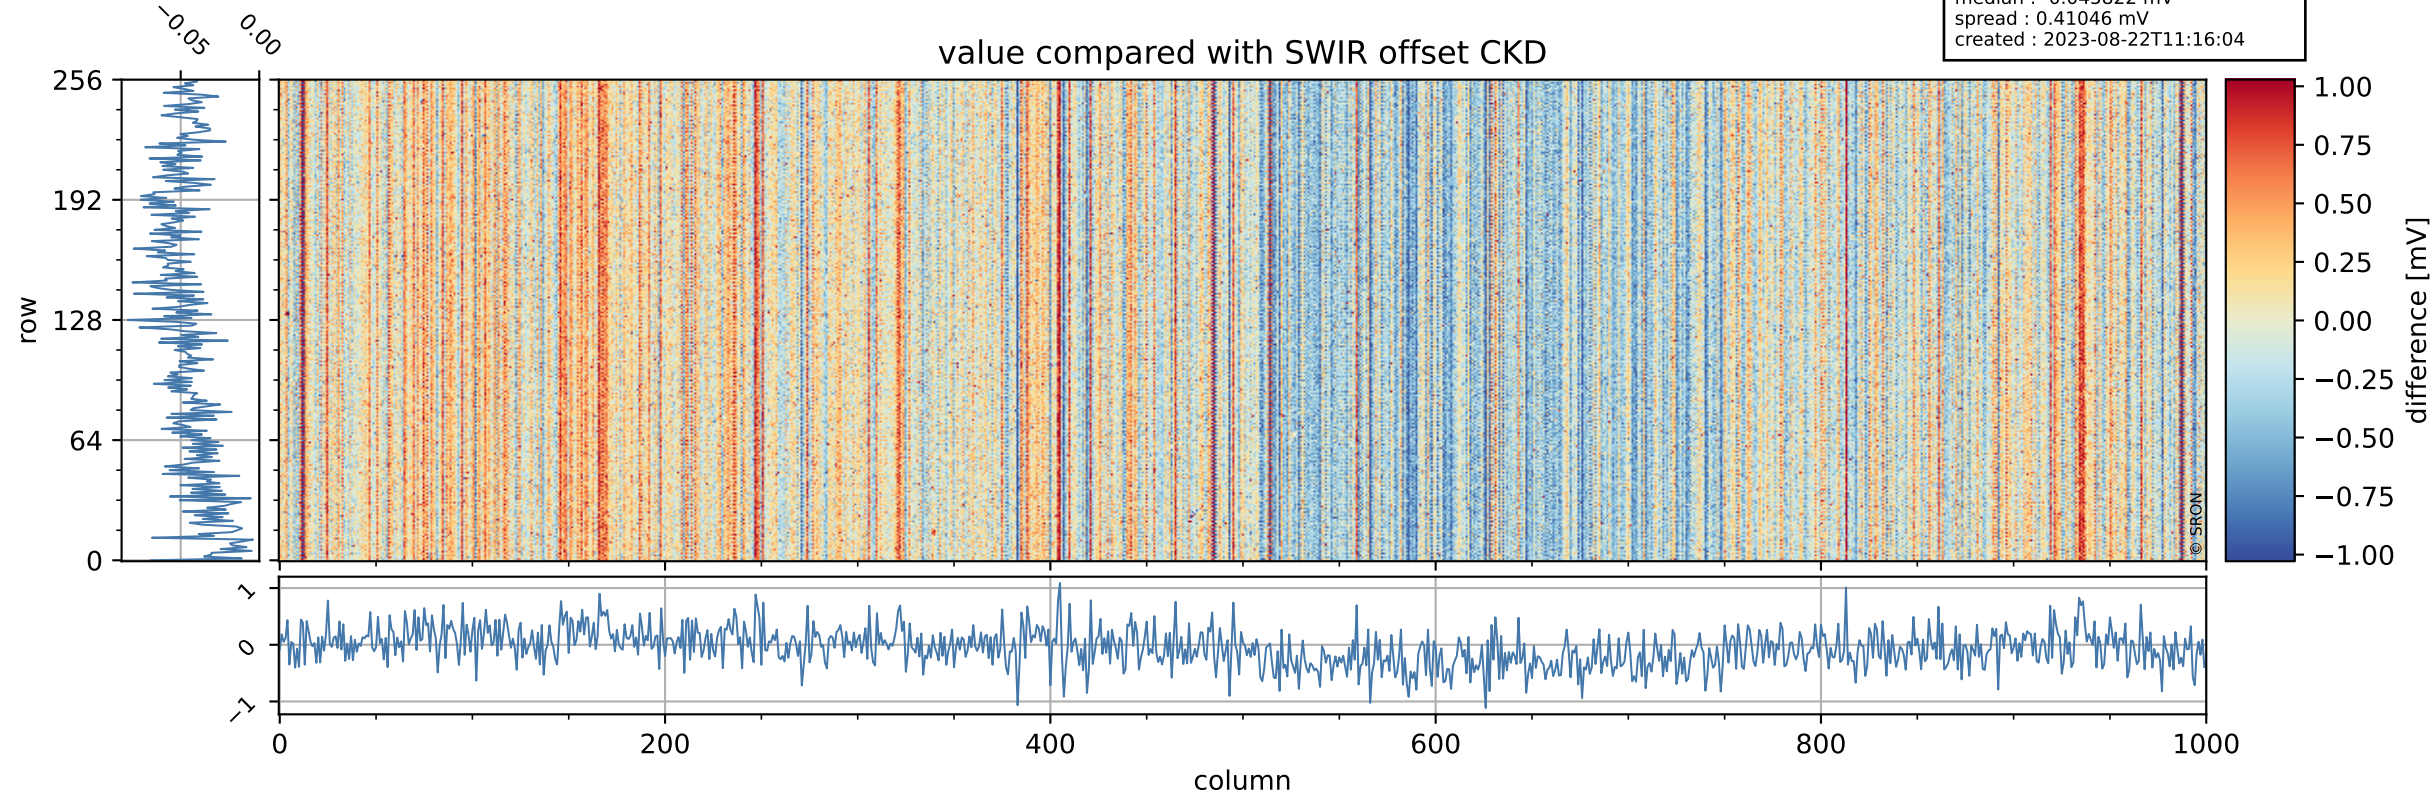

Tropomi SWIR offset (beta nominal)

orbits : 20 in [25012, 25057]
coverage : 2022-08-11 / 2022-08-14
median : 0.52596 V
spread : 0.035914 V
created : 2023-08-22T11:16:03

value detector map

Tropomi SWIR offset (beta nominal)

orbits : 20 in [25012, 25057]
coverage : 2022-08-11 / 2022-08-14
median : 30.993 μV
spread : 15.041 μV
created : 2023-08-22T11:16:04

Tropomi SWIR offset (beta nominal)

orbits : 20 in [25012, 25057]
coverage : 2022-08-11 / 2022-08-14
median : -0.045822 mV
spread : 0.41046 mV
created : 2023-08-22T11:16:04

value compared with SWIR offset CKD

Tropomi SWIR offset (beta nominal) ground-tracks of Sentinel-5P

orbits : 20 in [25012, 25057]
coverage : 2022-08-11 / 2022-08-14
created : 2023-08-22T11:16:04

Tropomi SWIR offset (beta nominal)

orbits : [1867, 25057]
coverage : 2018-02-20 / 2022-08-14
created : 2023-08-22T11:16:05

trend of detector median & temperatures