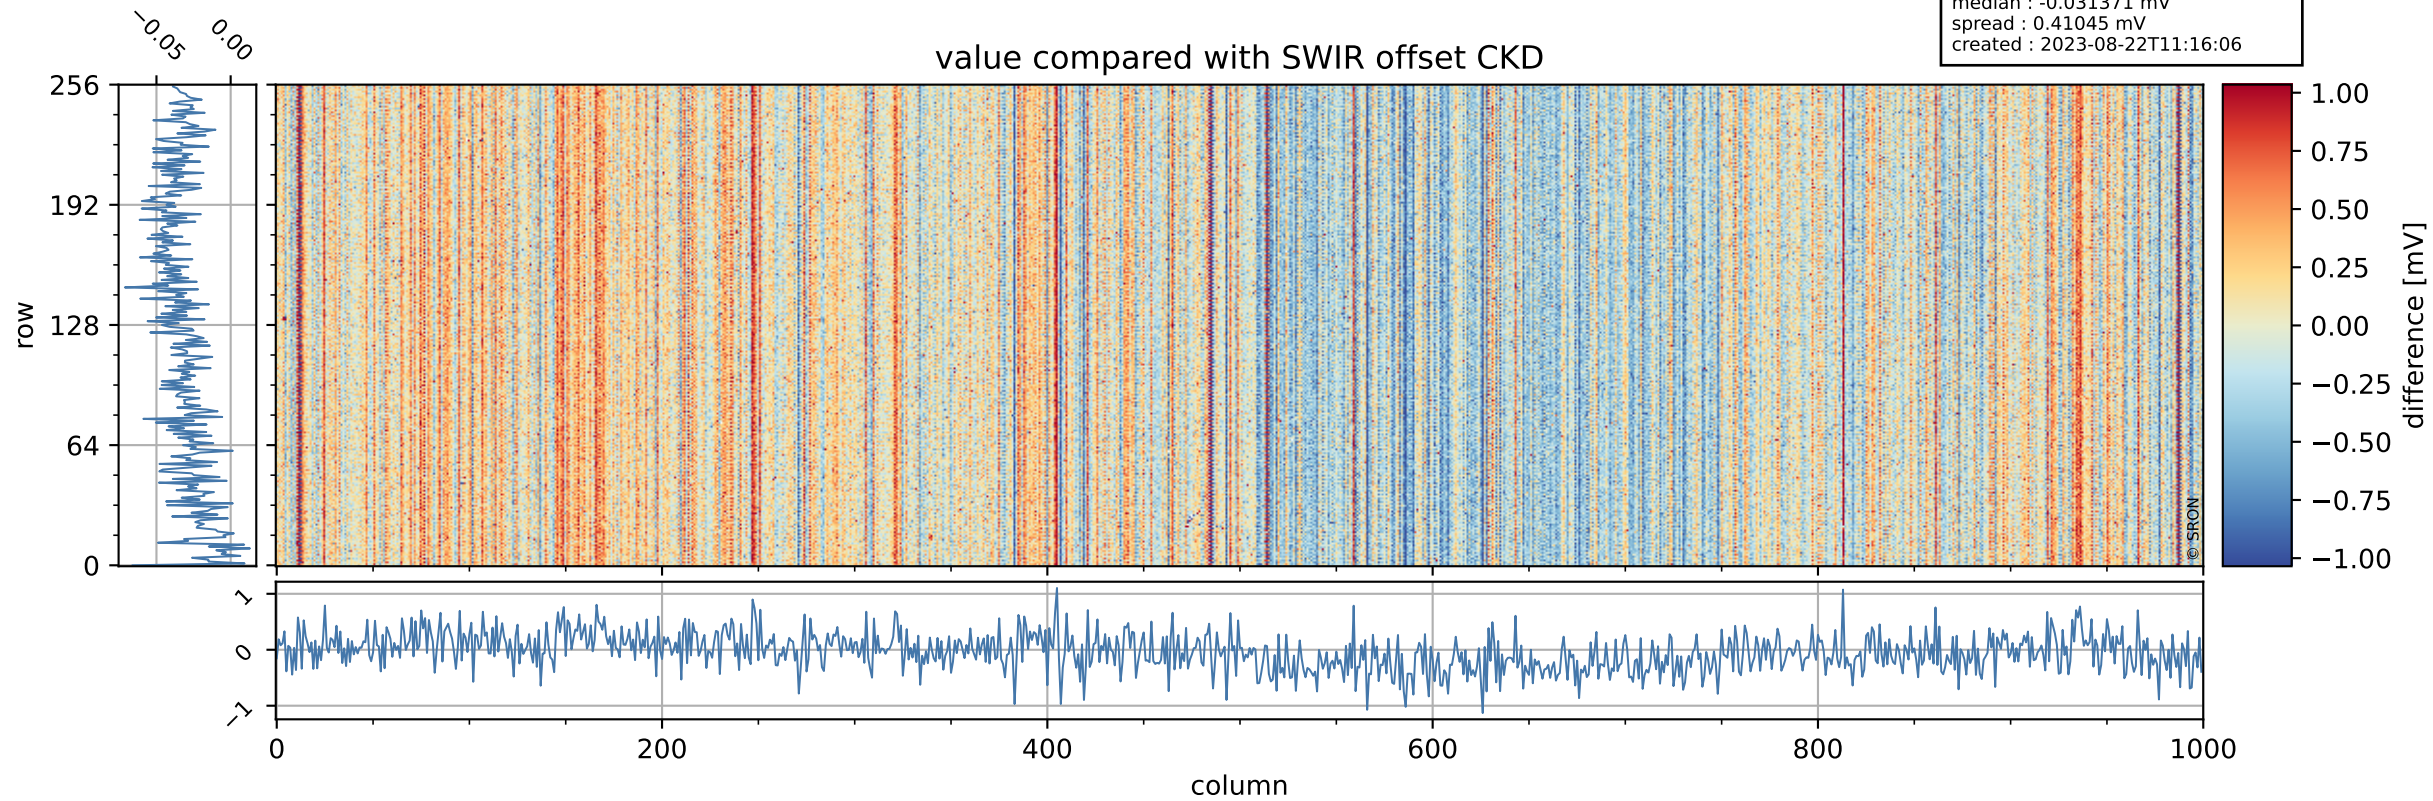

Tropomi SWIR offset (beta nominal)

orbits : 19 in [25057, 25102]
coverage : 2022-08-14 / 2022-08-17
median : 0.52598 V
spread : 0.03591 V
created : 2023-08-22T11:16:06

value detector map

Tropomi SWIR offset (beta nominal)

orbits : 19 in [25057, 25102]
coverage : 2022-08-14 / 2022-08-17
median : 33.983 μV
spread : 17.254 μV
created : 2023-08-22T11:16:06

Tropomi SWIR offset (beta nominal)

orbits : 19 in [25057, 25102]
coverage : 2022-08-14 / 2022-08-17
median : -0.031371 mV
spread : 0.41045 mV
created : 2023-08-22T11:16:06

value compared with SWIR offset CKD

Tropomi SWIR offset (beta nominal) ground-tracks of Sentinel-5P

orbits : 19 in [25057, 25102]
coverage : 2022-08-14 / 2022-08-17
created : 2023-08-22T11:16:06

Tropomi SWIR offset (beta nominal)

orbits : [1867, 25102]
coverage : 2018-02-20 / 2022-08-17
created : 2023-08-22T11:16:07

trend of detector median & temperatures