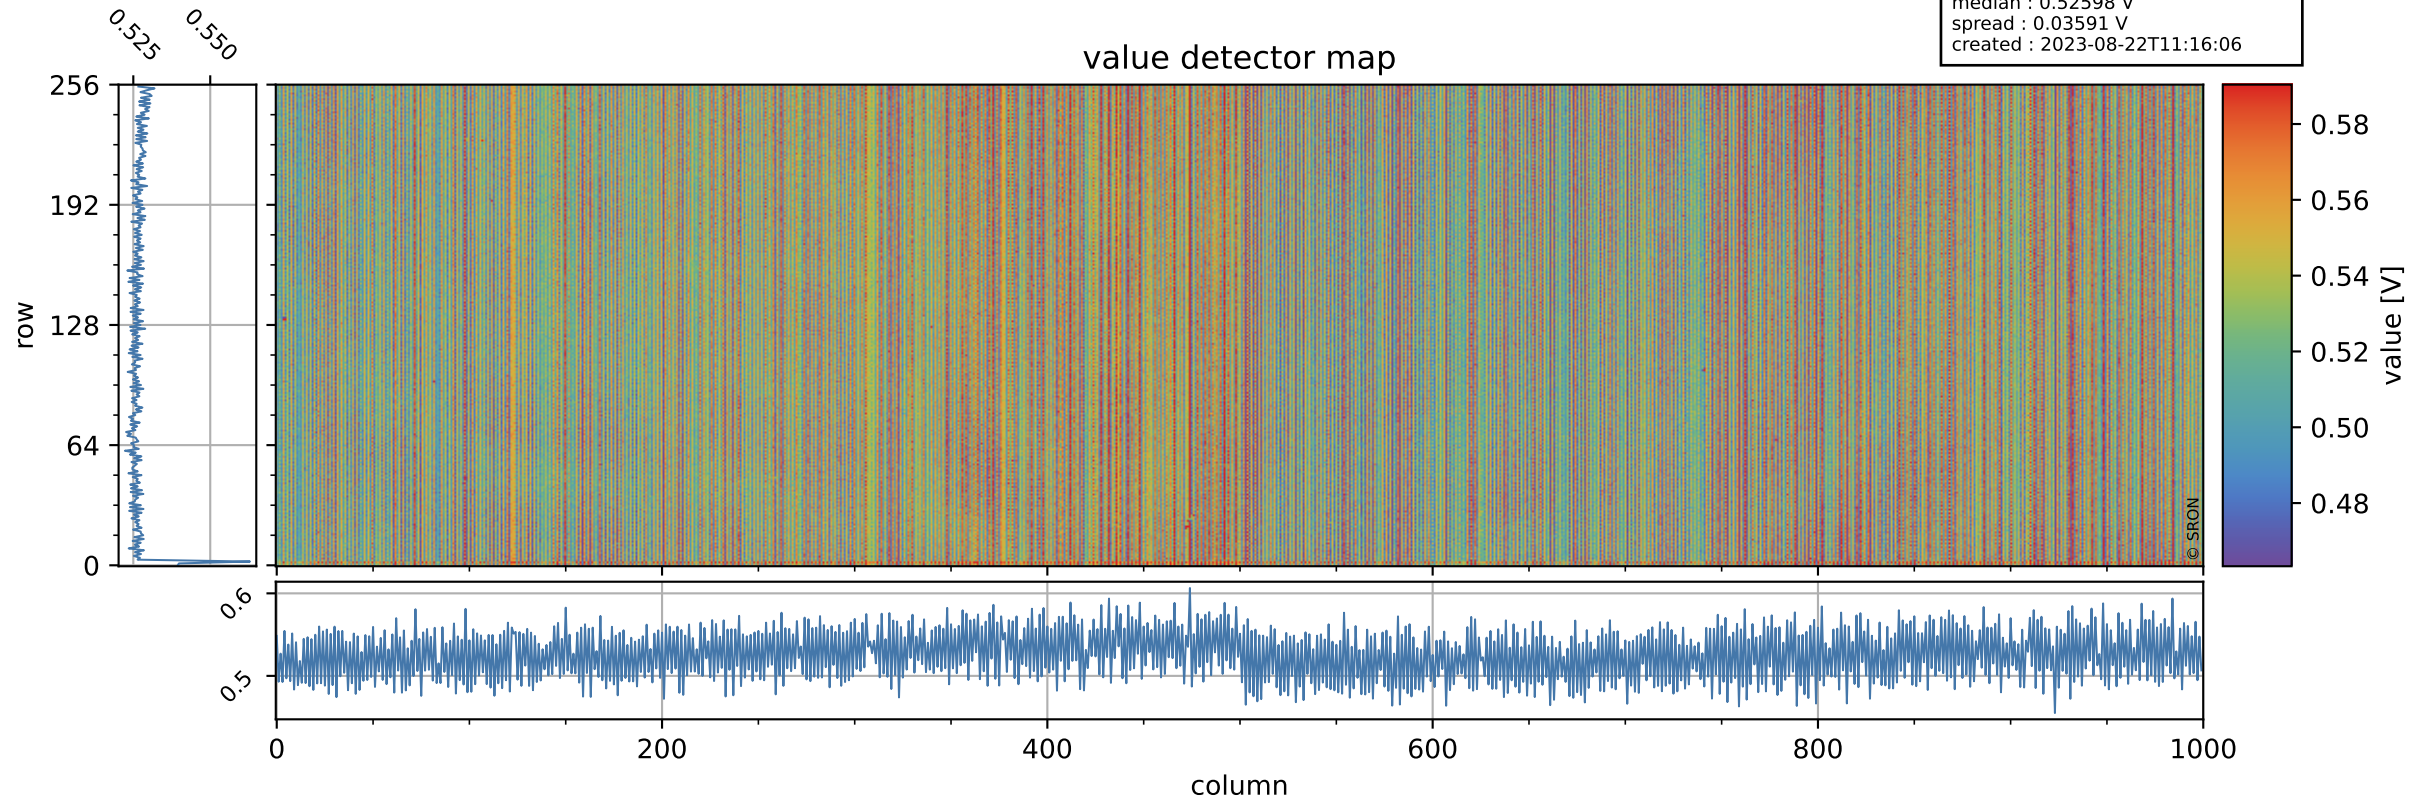

Tropomi SWIR offset (beta nominal)

orbits : 19 in [25057, 25102]
coverage : 2022-08-14 / 2022-08-17
median : 0.52598 V
spread : 0.03591 V
created : 2023-08-22T11:16:06

value detector map

Tropomi SWIR offset (beta nominal)

orbits : 19 in [25057, 25102]
coverage : 2022-08-14 / 2022-08-17
median : 33.983 μV
spread : 17.254 μV
created : 2023-08-22T11:16:06

Tropomi SWIR offset (beta nominal)

orbits : 19 in [25057, 25102]
coverage : 2022-08-14 / 2022-08-17
median : -0.031371 mV
spread : 0.41045 mV
created : 2023-08-22T11:16:06

value compared with SWIR offset CKD

Tropomi SWIR offset (beta nominal) ground-tracks of Sentinel-5P

orbits : 19 in [25057, 25102]
coverage : 2022-08-14 / 2022-08-17
created : 2023-08-22T11:16:06

Tropomi SWIR offset (beta nominal)

orbits : [1867, 25102]
coverage : 2018-02-20 / 2022-08-17
created : 2023-08-22T11:16:07

trend of detector median & temperatures