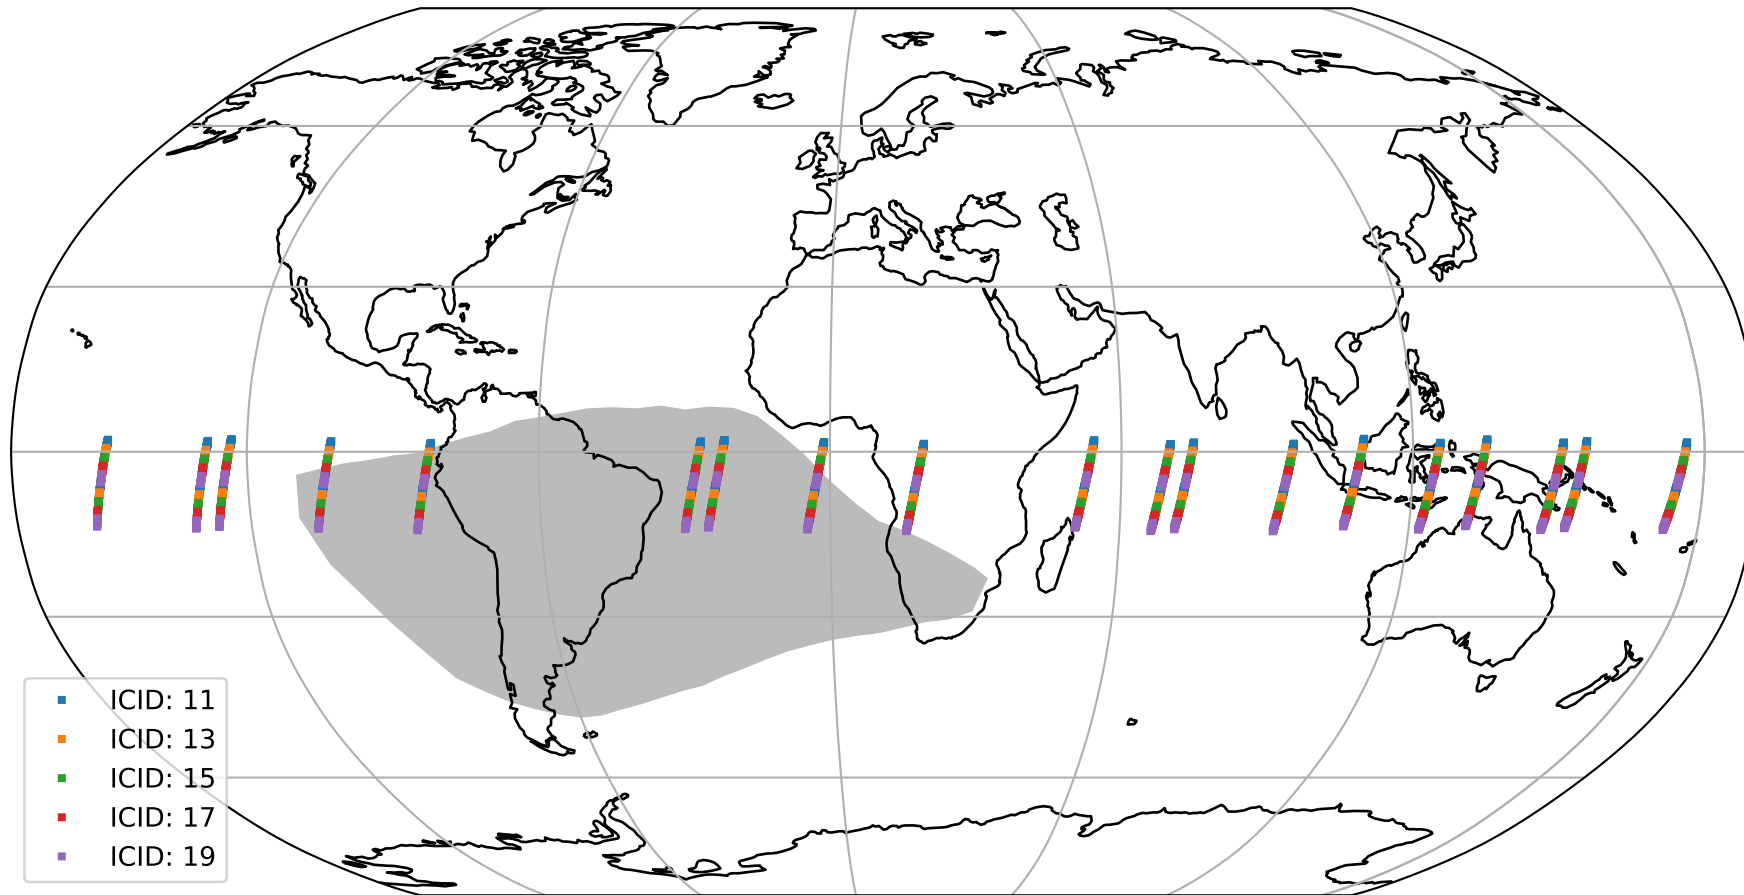

Tropomi SWIR offset (beta nominal)

orbits : 19 in [25057, 25102]
coverage : 2022-08-14 / 2022-08-17
median : 0.52598 V
spread : 0.03591 V
created : 2023-08-22T11:16:06

value detector map

Tropomi SWIR offset (beta nominal)

orbits : 19 in [25057, 25102]
coverage : 2022-08-14 / 2022-08-17
median : 33.983 μV
spread : 17.254 μV
created : 2023-08-22T11:16:06

Tropomi SWIR offset (beta nominal)

orbits : 19 in [25057, 25102]
coverage : 2022-08-14 / 2022-08-17
median : -0.031371 mV
spread : 0.41045 mV
created : 2023-08-22T11:16:06

value compared with SWIR offset CKD

Tropomi SWIR offset (beta nominal) ground-tracks of Sentinel-5P

orbits : 19 in [25057, 25102]
coverage : 2022-08-14 / 2022-08-17
created : 2023-08-22T11:16:06

Tropomi SWIR offset (beta nominal)

orbits : [1867, 25102]
coverage : 2018-02-20 / 2022-08-17
created : 2023-08-22T11:16:07

trend of detector median & temperatures