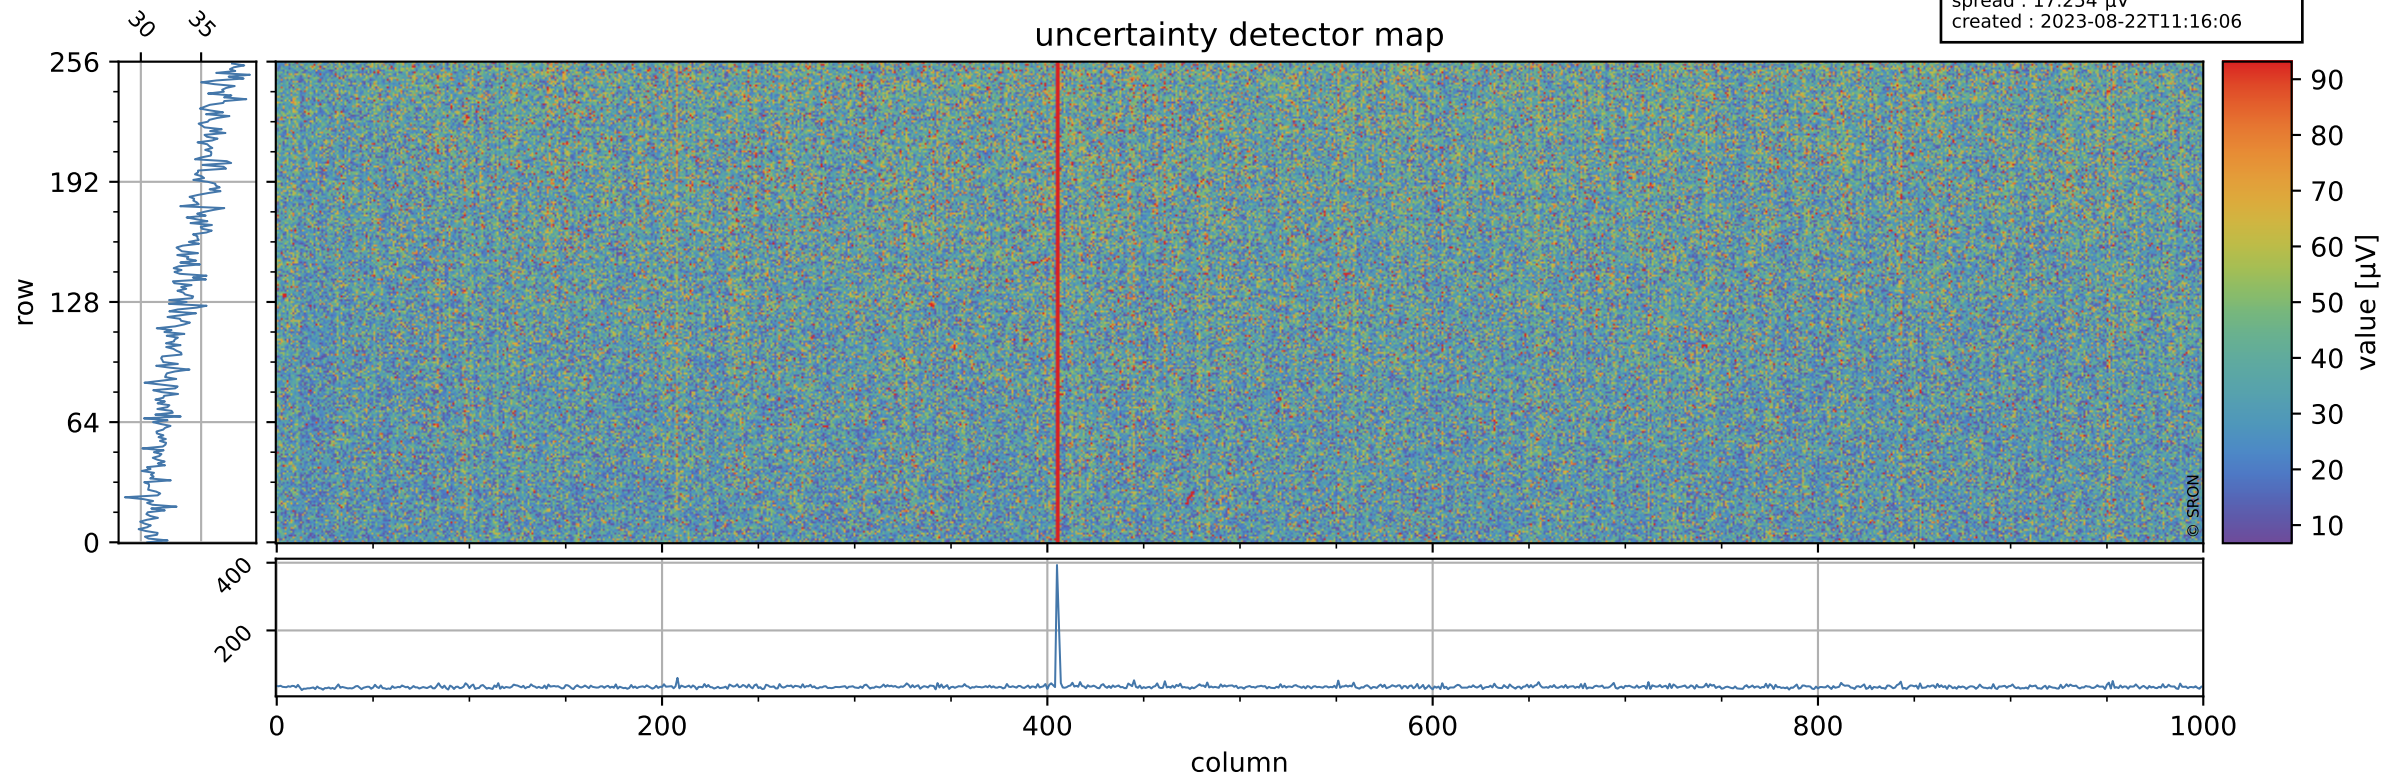

Tropomi SWIR offset (beta nominal)

orbits : 19 in [25057, 25102]
coverage : 2022-08-14 / 2022-08-17
median : 0.52598 V
spread : 0.03591 V
created : 2023-08-22T11:16:06

value detector map

Tropomi SWIR offset (beta nominal)

orbits : 19 in [25057, 25102]
coverage : 2022-08-14 / 2022-08-17
median : 33.983 μV
spread : 17.254 μV
created : 2023-08-22T11:16:06

Tropomi SWIR offset (beta nominal)

orbits : 19 in [25057, 25102]
coverage : 2022-08-14 / 2022-08-17
median : -0.031371 mV
spread : 0.41045 mV
created : 2023-08-22T11:16:06

value compared with SWIR offset CKD

Tropomi SWIR offset (beta nominal) ground-tracks of Sentinel-5P

orbits : 19 in [25057, 25102]
coverage : 2022-08-14 / 2022-08-17
created : 2023-08-22T11:16:06

Tropomi SWIR offset (beta nominal)

orbits : [1867, 25102]
coverage : 2018-02-20 / 2022-08-17
created : 2023-08-22T11:16:07

trend of detector median & temperatures