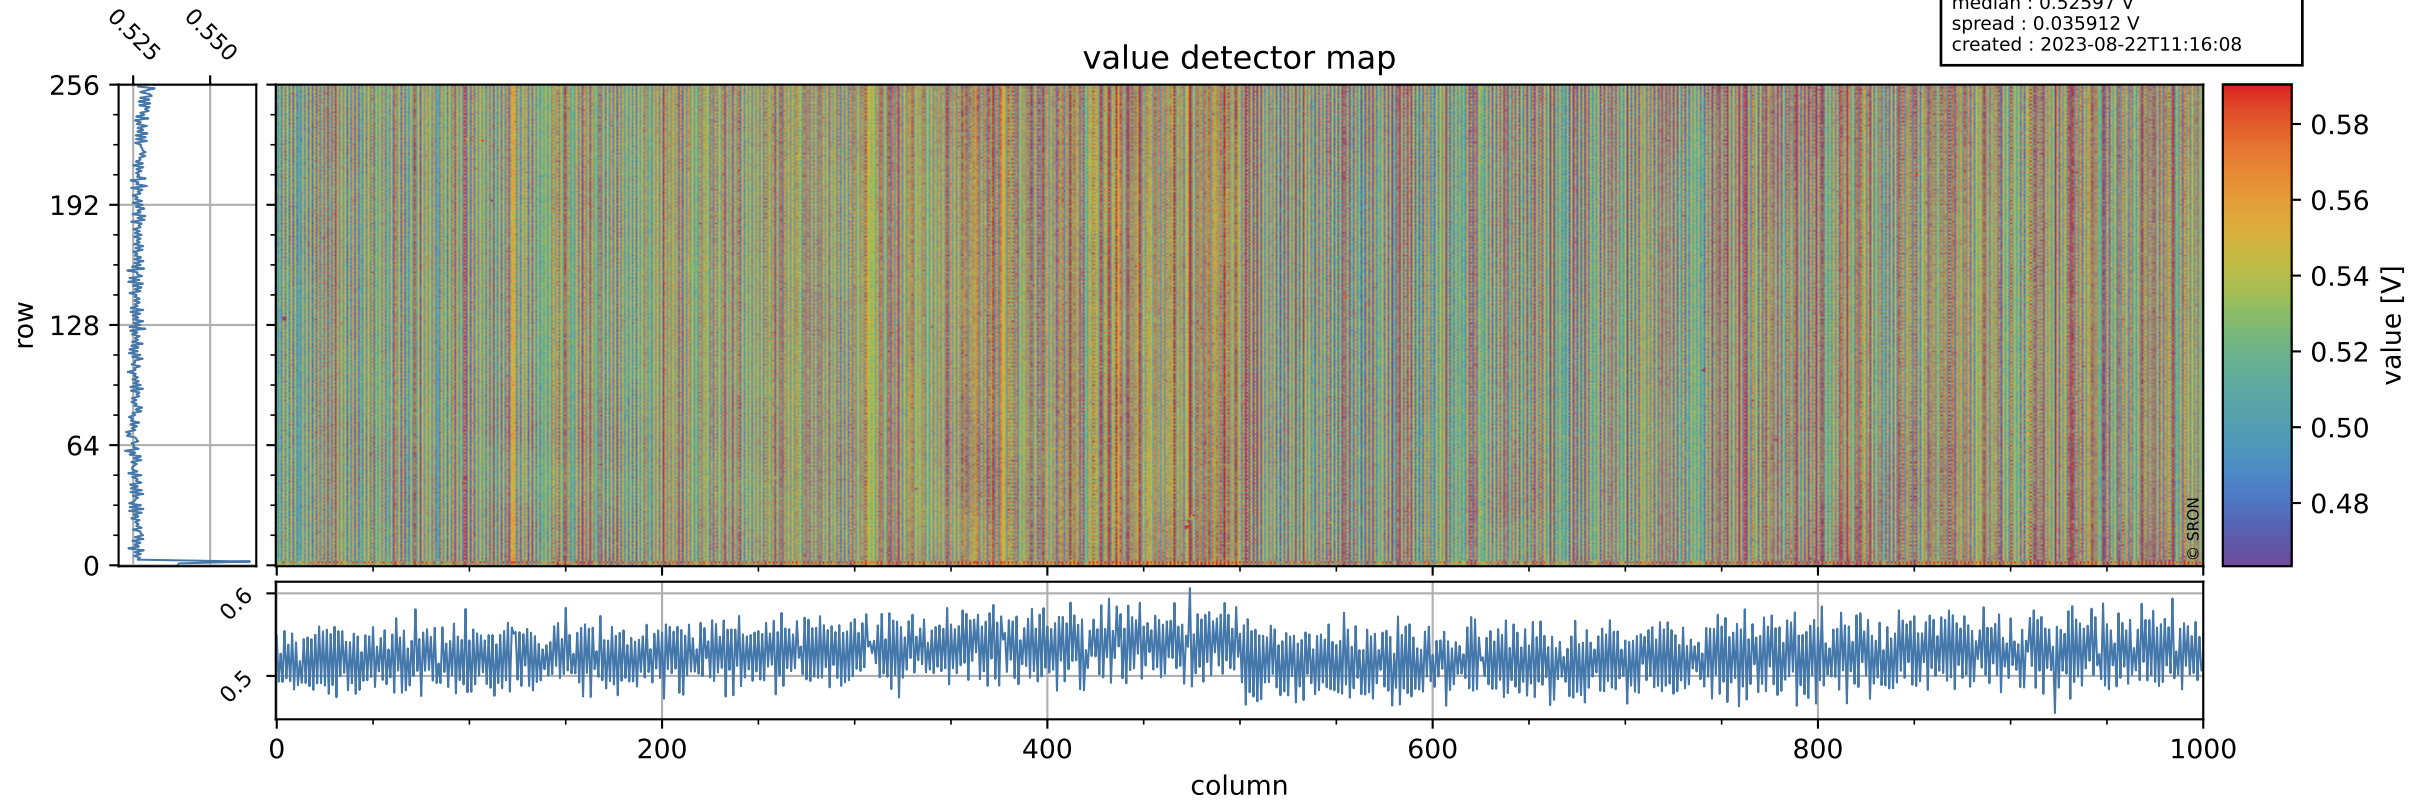

Tropomi SWIR offset (beta nominal)

orbits : 20 in [25102, 25147]
coverage : 2022-08-17 / 2022-08-20
median : 0.52597 V
spread : 0.035912 V
created : 2023-08-22T11:16:08

value detector map

Tropomi SWIR offset (beta nominal)

orbits : 20 in [25102, 25147]
coverage : 2022-08-17 / 2022-08-20
median : 31.08 μV
spread : 15.352 μV
created : 2023-08-22T11:16:08

Tropomi SWIR offset (beta nominal)

orbits : 20 in [25102, 25147]
coverage : 2022-08-17 / 2022-08-20
median : -0.038531 mV
spread : 0.40959 mV
created : 2023-08-22T11:16:08

value compared with SWIR offset CKD

Tropomi SWIR offset (beta nominal) ground-tracks of Sentinel-5P

orbits : 20 in [25102, 25147]
coverage : 2022-08-17 / 2022-08-20
created : 2023-08-22T11:16:08

Tropomi SWIR offset (beta nominal)

orbits : [1867, 25147]
coverage : 2018-02-20 / 2022-08-20
created : 2023-08-22T11:16:09

trend of detector median & temperatures