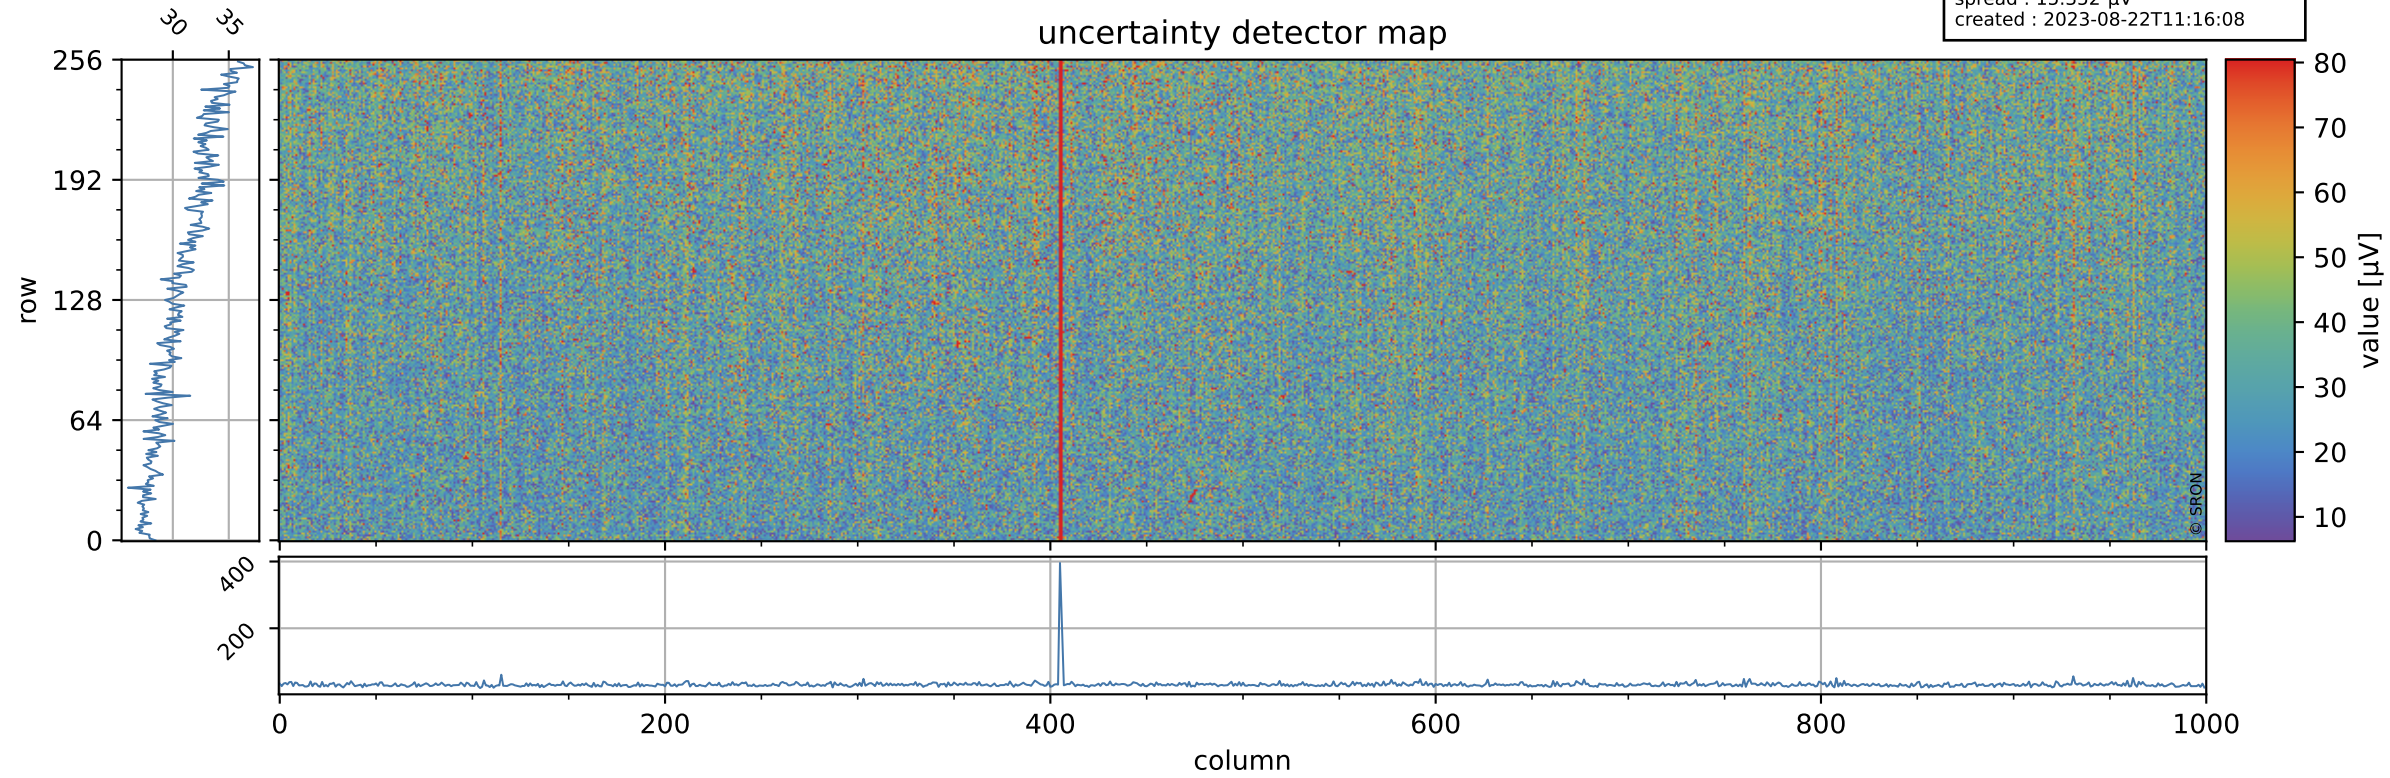

Tropomi SWIR offset (beta nominal)

orbits : 20 in [25102, 25147]
coverage : 2022-08-17 / 2022-08-20
median : 0.52597 V
spread : 0.035912 V
created : 2023-08-22T11:16:08

value detector map

Tropomi SWIR offset (beta nominal)

orbits : 20 in [25102, 25147]
coverage : 2022-08-17 / 2022-08-20
median : 31.08 μV
spread : 15.352 μV
created : 2023-08-22T11:16:08

Tropomi SWIR offset (beta nominal)

orbits : 20 in [25102, 25147]
coverage : 2022-08-17 / 2022-08-20
median : -0.038531 mV
spread : 0.40959 mV
created : 2023-08-22T11:16:08

value compared with SWIR offset CKD

Tropomi SWIR offset (beta nominal) ground-tracks of Sentinel-5P

orbits : 20 in [25102, 25147]
coverage : 2022-08-17 / 2022-08-20
created : 2023-08-22T11:16:08

Tropomi SWIR offset (beta nominal)

orbits : [1867, 25147]
coverage : 2018-02-20 / 2022-08-20
created : 2023-08-22T11:16:09

trend of detector median & temperatures