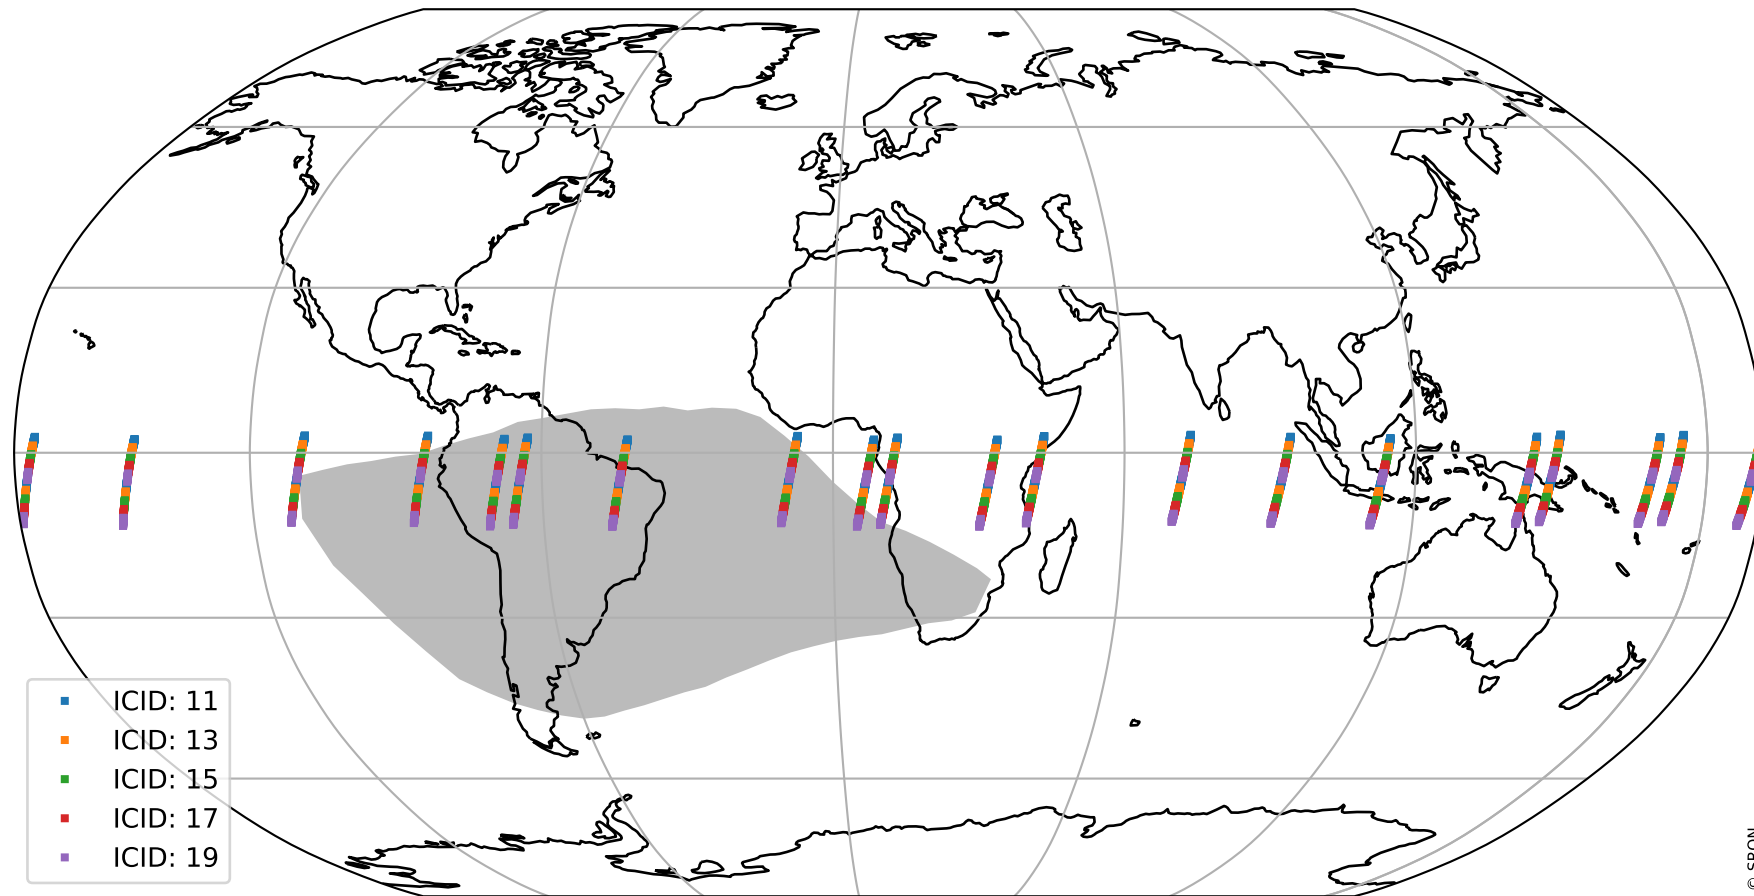

Tropomi SWIR offset (beta nominal)

orbits : 20 in [25102, 25147]
coverage : 2022-08-17 / 2022-08-20
median : 0.52597 V
spread : 0.035912 V
created : 2023-08-22T11:16:08

value detector map

Tropomi SWIR offset (beta nominal)

orbits : 20 in [25102, 25147]
coverage : 2022-08-17 / 2022-08-20
median : 31.08 μV
spread : 15.352 μV
created : 2023-08-22T11:16:08

Tropomi SWIR offset (beta nominal)

orbits : 20 in [25102, 25147]
coverage : 2022-08-17 / 2022-08-20
median : -0.038531 mV
spread : 0.40959 mV
created : 2023-08-22T11:16:08

value compared with SWIR offset CKD

Tropomi SWIR offset (beta nominal) ground-tracks of Sentinel-5P

orbits : 20 in [25102, 25147]
coverage : 2022-08-17 / 2022-08-20
created : 2023-08-22T11:16:08

Tropomi SWIR offset (beta nominal)

orbits : [1867, 25147]
coverage : 2018-02-20 / 2022-08-20
created : 2023-08-22T11:16:09

trend of detector median & temperatures