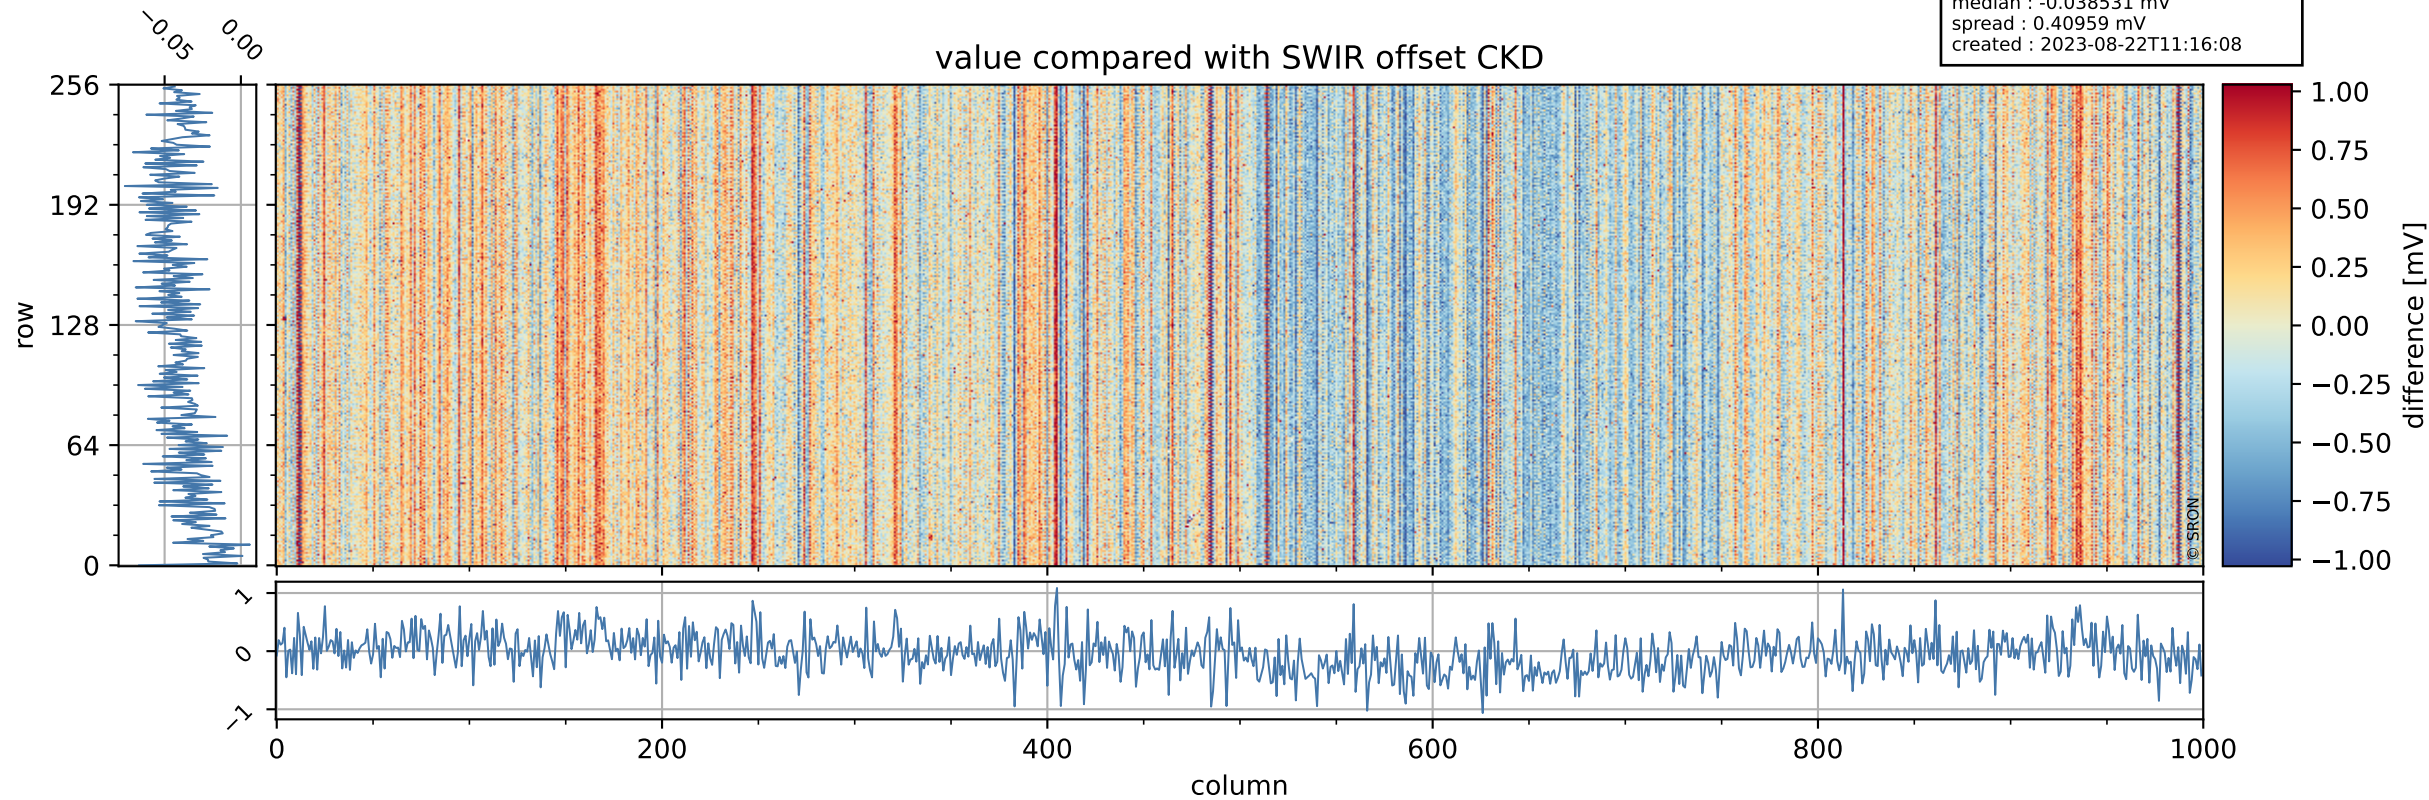

Tropomi SWIR offset (beta nominal)

orbits : 20 in [25102, 25147]
coverage : 2022-08-17 / 2022-08-20
median : 0.52597 V
spread : 0.035912 V
created : 2023-08-22T11:16:08

value detector map

Tropomi SWIR offset (beta nominal)

orbits : 20 in [25102, 25147]
coverage : 2022-08-17 / 2022-08-20
median : 31.08 μV
spread : 15.352 μV
created : 2023-08-22T11:16:08

Tropomi SWIR offset (beta nominal)

orbits : 20 in [25102, 25147]
coverage : 2022-08-17 / 2022-08-20
median : -0.038531 mV
spread : 0.40959 mV
created : 2023-08-22T11:16:08

value compared with SWIR offset CKD

Tropomi SWIR offset (beta nominal) ground-tracks of Sentinel-5P

orbits : 20 in [25102, 25147]
coverage : 2022-08-17 / 2022-08-20
created : 2023-08-22T11:16:08

Tropomi SWIR offset (beta nominal)

orbits : [1867, 25147]
coverage : 2018-02-20 / 2022-08-20
created : 2023-08-22T11:16:09

trend of detector median & temperatures