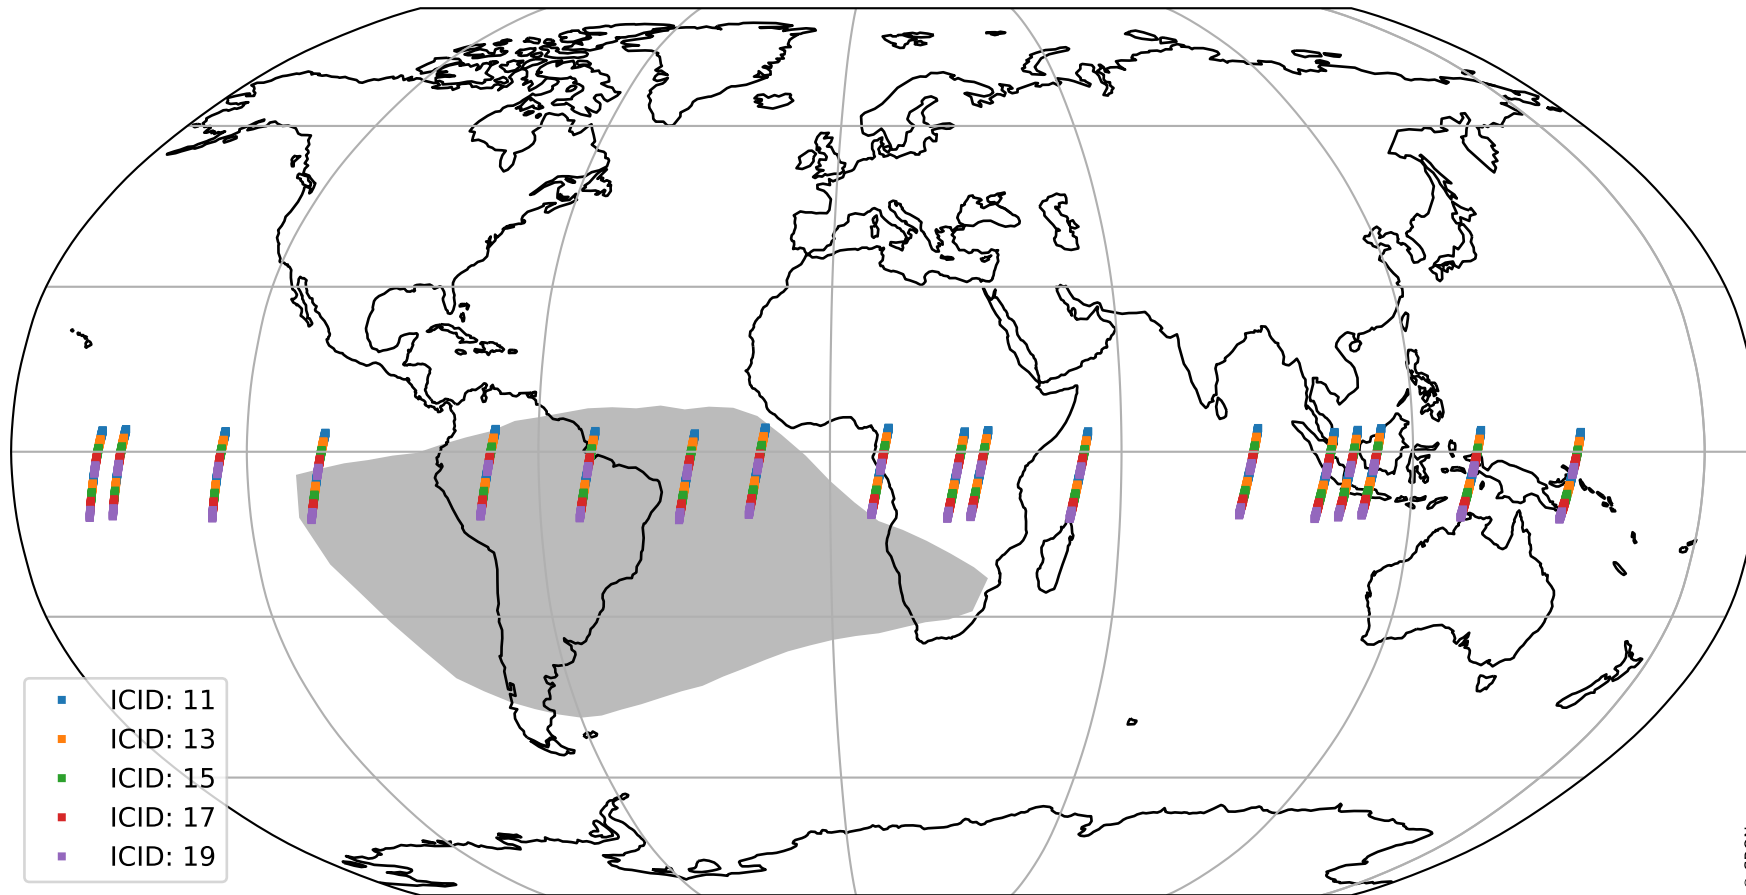

Tropomi SWIR offset (beta nominal)

orbits : 18 in [25147, 25192]
coverage : 2022-08-21 / 2022-08-24
median : 0.52595 V
spread : 0.035909 V
created : 2023-08-22T11:16:10

value detector map

Tropomi SWIR offset (beta nominal)

orbits : 18 in [25147, 25192]
coverage : 2022-08-21 / 2022-08-24
median : 33.207 μV
spread : 16.501 μV
created : 2023-08-22T11:16:10

Tropomi SWIR offset (beta nominal)

orbits : 18 in [25147, 25192]
coverage : 2022-08-21 / 2022-08-24
median : -0.062726 mV
spread : 0.40807 mV
created : 2023-08-22T11:16:10

value compared with SWIR offset CKD

Tropomi SWIR offset (beta nominal) ground-tracks of Sentinel-5P

orbits : 18 in [25147, 25192]
coverage : 2022-08-21 / 2022-08-24
created : 2023-08-22T11:16:11

Tropomi SWIR offset (beta nominal)

orbits : [1867, 25192]
coverage : 2018-02-20 / 2022-08-24
created : 2023-08-22T11:16:11

trend of detector median & temperatures