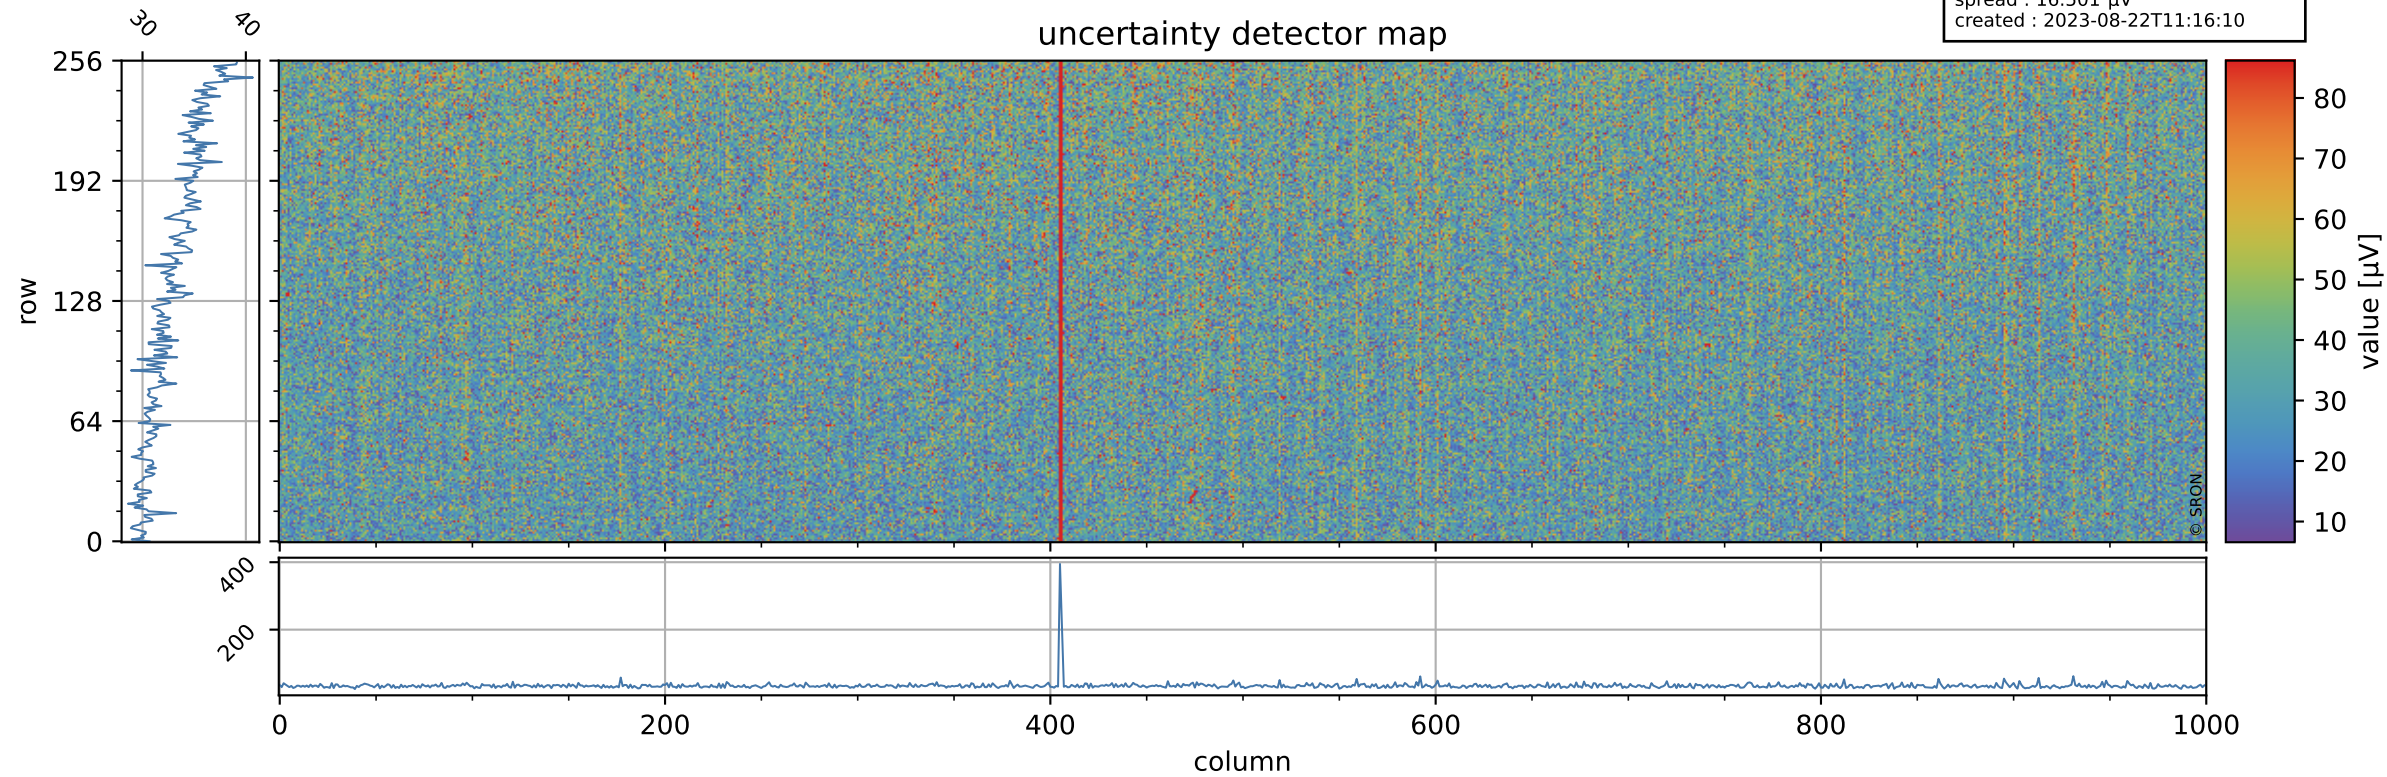

Tropomi SWIR offset (beta nominal)

orbits : 18 in [25147, 25192]
coverage : 2022-08-21 / 2022-08-24
median : 0.52595 V
spread : 0.035909 V
created : 2023-08-22T11:16:10

value detector map

Tropomi SWIR offset (beta nominal)

orbits : 18 in [25147, 25192]
coverage : 2022-08-21 / 2022-08-24
median : 33.207 μV
spread : 16.501 μV
created : 2023-08-22T11:16:10

Tropomi SWIR offset (beta nominal)

orbits : 18 in [25147, 25192]
coverage : 2022-08-21 / 2022-08-24
median : -0.062726 mV
spread : 0.40807 mV
created : 2023-08-22T11:16:10

value compared with SWIR offset CKD

Tropomi SWIR offset (beta nominal) ground-tracks of Sentinel-5P

orbits : 18 in [25147, 25192]
coverage : 2022-08-21 / 2022-08-24
created : 2023-08-22T11:16:11

Tropomi SWIR offset (beta nominal)

orbits : [1867, 25192]
coverage : 2018-02-20 / 2022-08-24
created : 2023-08-22T11:16:11

trend of detector median & temperatures