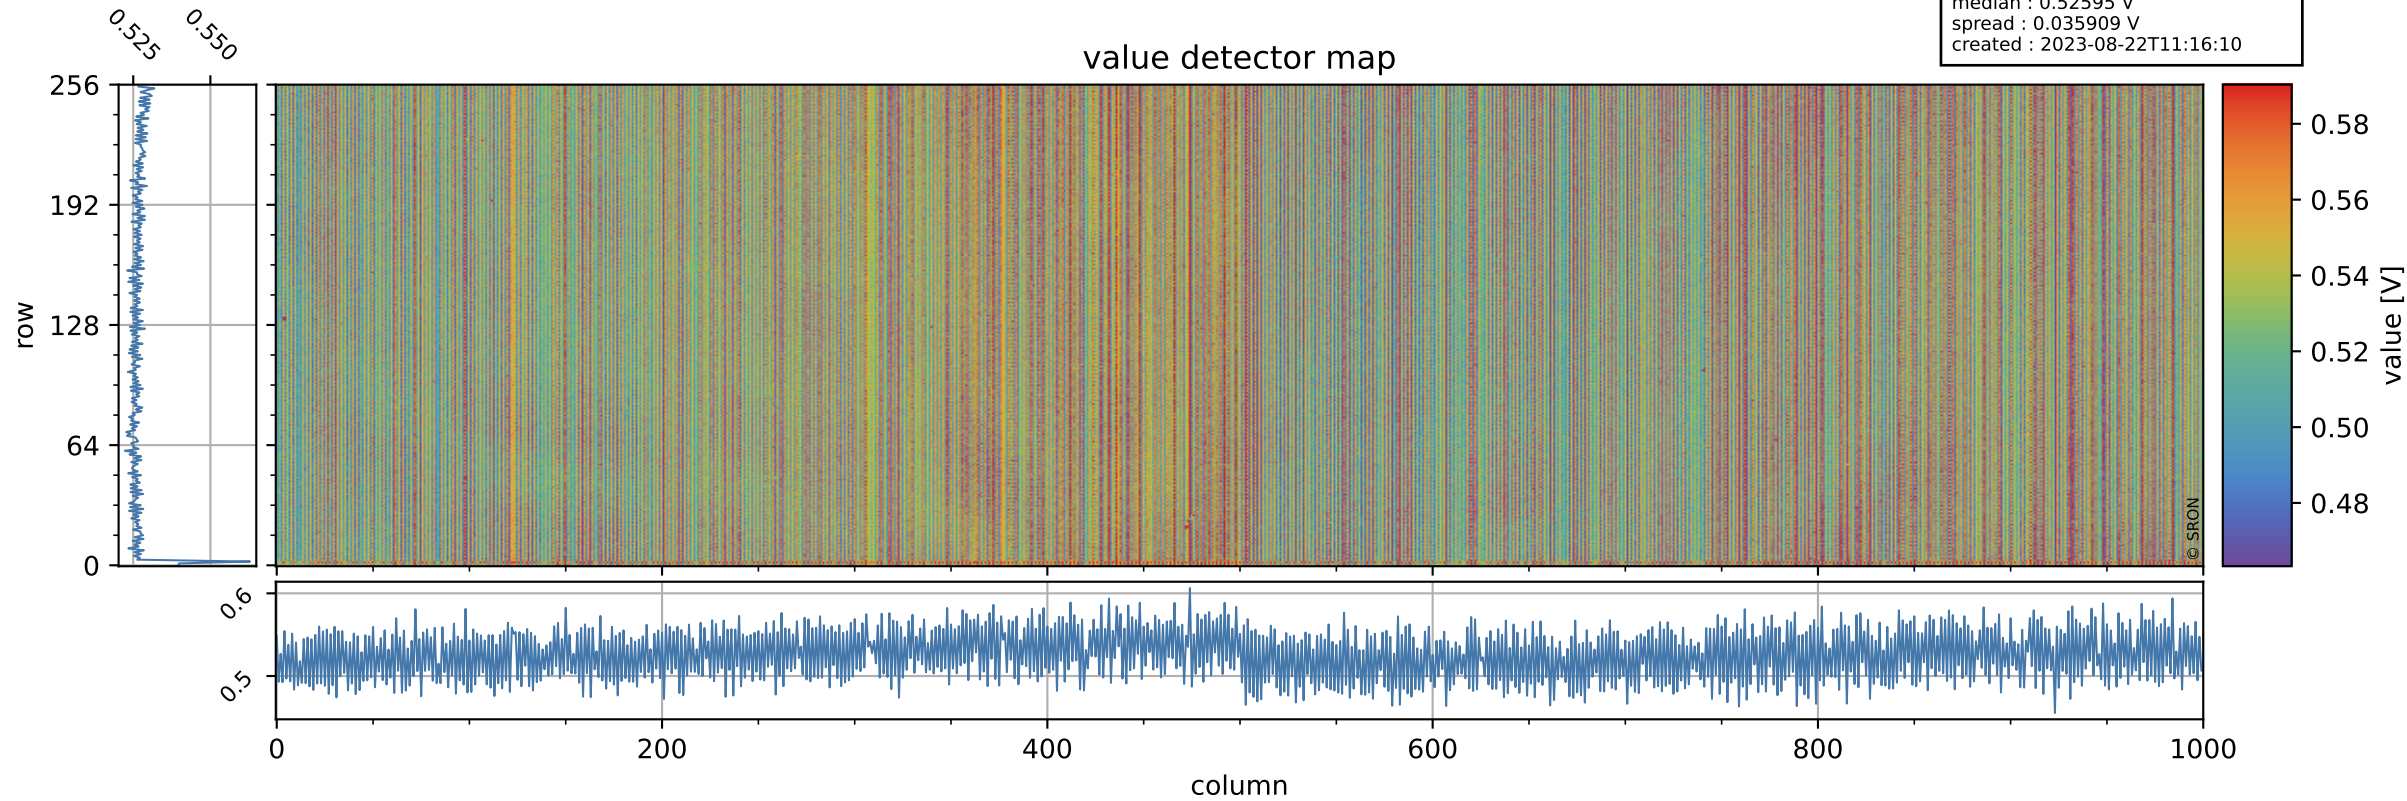

Tropomi SWIR offset (beta nominal)

orbits : 18 in [25147, 25192]
coverage : 2022-08-21 / 2022-08-24
median : 0.52595 V
spread : 0.035909 V
created : 2023-08-22T11:16:10

value detector map

Tropomi SWIR offset (beta nominal)

orbits : 18 in [25147, 25192]
coverage : 2022-08-21 / 2022-08-24
median : 33.207 μV
spread : 16.501 μV
created : 2023-08-22T11:16:10

Tropomi SWIR offset (beta nominal)

orbits : 18 in [25147, 25192]
coverage : 2022-08-21 / 2022-08-24
median : -0.062726 mV
spread : 0.40807 mV
created : 2023-08-22T11:16:10

value compared with SWIR offset CKD

Tropomi SWIR offset (beta nominal) ground-tracks of Sentinel-5P

orbits : 18 in [25147, 25192]
coverage : 2022-08-21 / 2022-08-24
created : 2023-08-22T11:16:11

Tropomi SWIR offset (beta nominal)

orbits : [1867, 25192]
coverage : 2018-02-20 / 2022-08-24
created : 2023-08-22T11:16:11

trend of detector median & temperatures