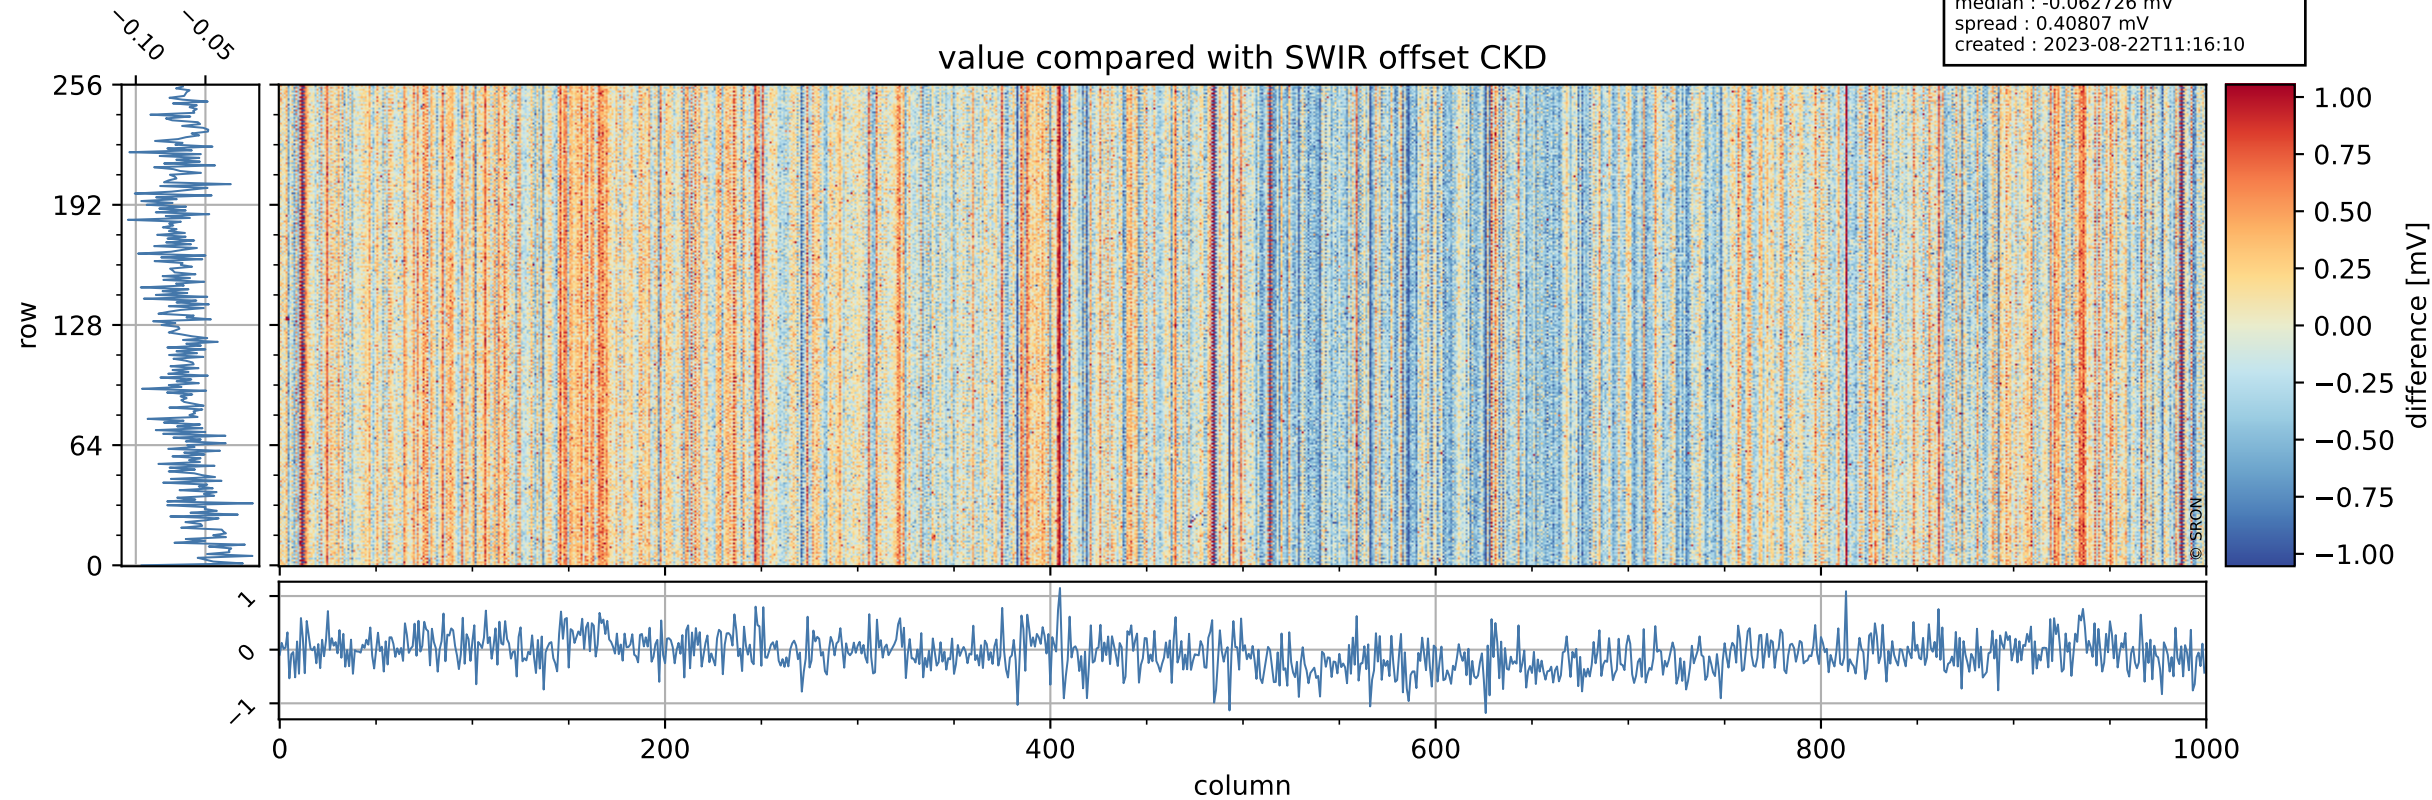

Tropomi SWIR offset (beta nominal)

orbits : 18 in [25147, 25192]
coverage : 2022-08-21 / 2022-08-24
median : 0.52595 V
spread : 0.035909 V
created : 2023-08-22T11:16:10

value detector map

Tropomi SWIR offset (beta nominal)

orbits : 18 in [25147, 25192]
coverage : 2022-08-21 / 2022-08-24
median : 33.207 μV
spread : 16.501 μV
created : 2023-08-22T11:16:10

Tropomi SWIR offset (beta nominal)

orbits : 18 in [25147, 25192]
coverage : 2022-08-21 / 2022-08-24
median : -0.062726 mV
spread : 0.40807 mV
created : 2023-08-22T11:16:10

value compared with SWIR offset CKD

Tropomi SWIR offset (beta nominal) ground-tracks of Sentinel-5P

orbits : 18 in [25147, 25192]
coverage : 2022-08-21 / 2022-08-24
created : 2023-08-22T11:16:11

Tropomi SWIR offset (beta nominal)

orbits : [1867, 25192]
coverage : 2018-02-20 / 2022-08-24
created : 2023-08-22T11:16:11

trend of detector median & temperatures