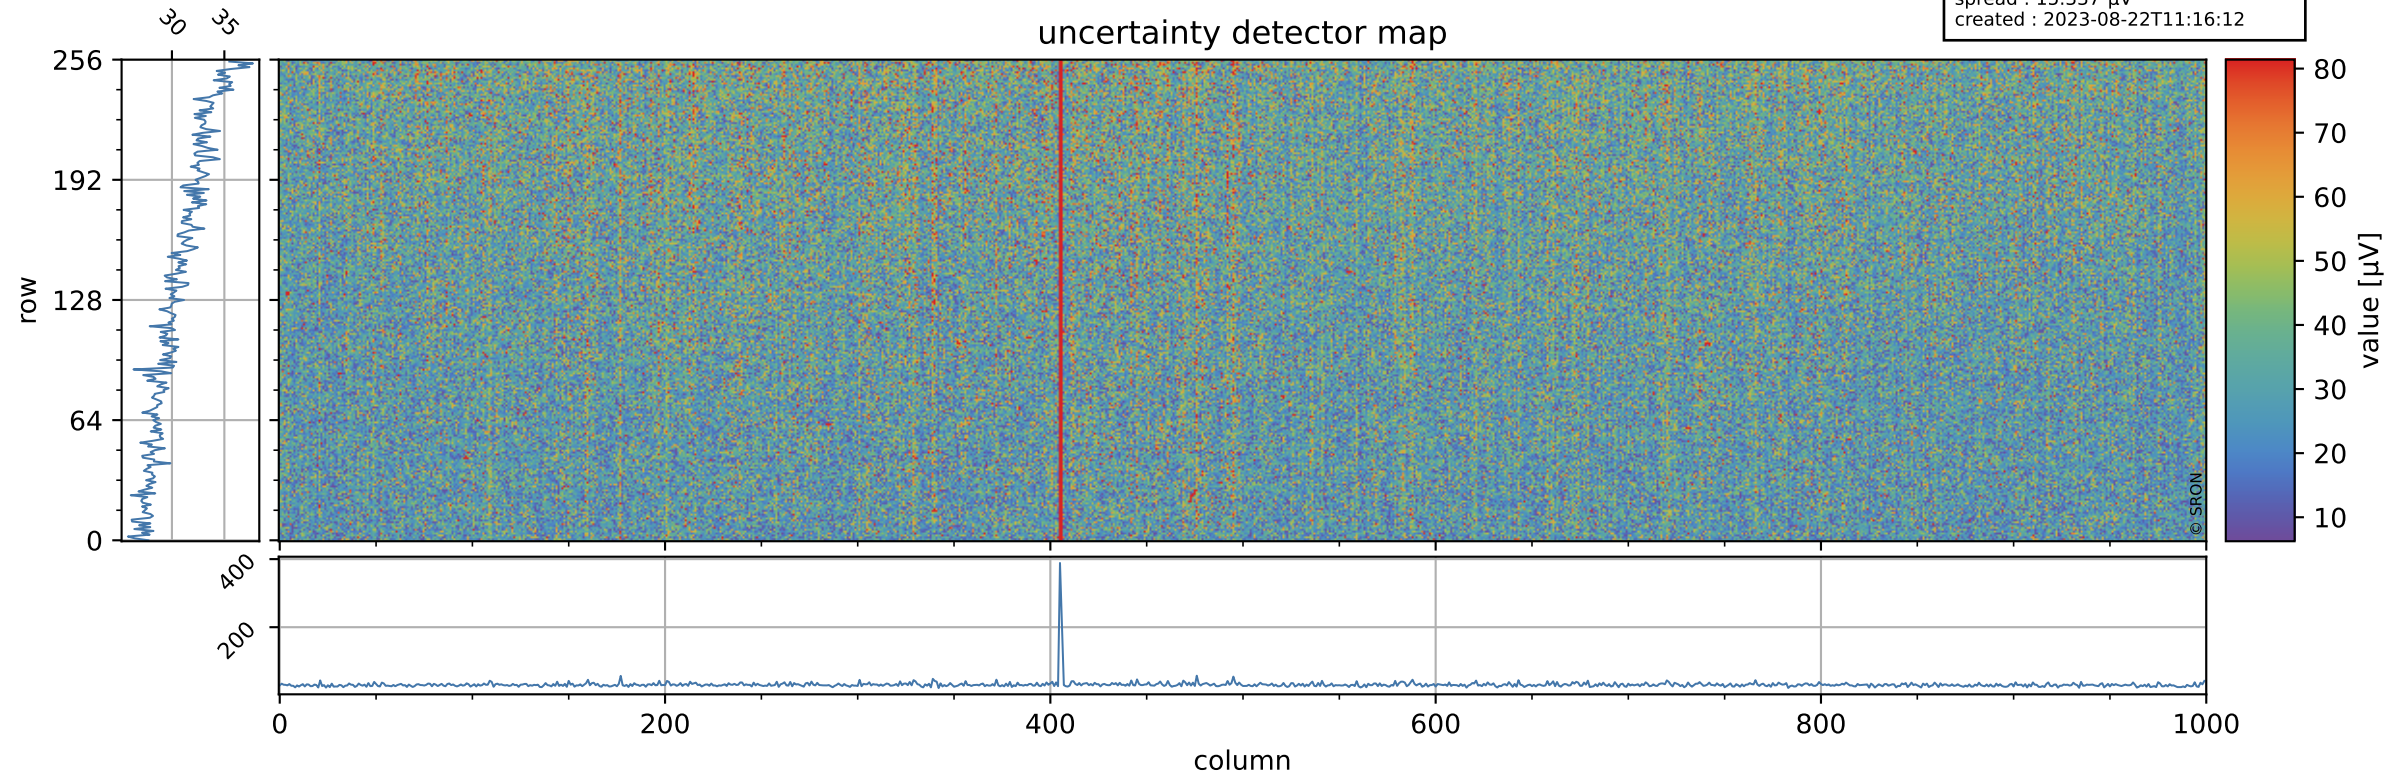

# Tropomi SWIR offset (beta nominal)

orbits : 20 in [25192, 25237]  
coverage : 2022-08-24 / 2022-08-27  
median : 0.52593 V  
spread : 0.035911 V  
created : 2023-08-22T11:16:12

## value detector map

# Tropomi SWIR offset (beta nominal)

orbits : 20 in [25192, 25237]  
coverage : 2022-08-24 / 2022-08-27  
median : 30.853  $\mu\text{V}$   
spread : 15.337  $\mu\text{V}$   
created : 2023-08-22T11:16:12

# Tropomi SWIR offset (beta nominal) ground-tracks of Sentinel-5P

orbits : 20 in [25192, 25237]  
coverage : 2022-08-24 / 2022-08-27  
created : 2023-08-22T11:16:13