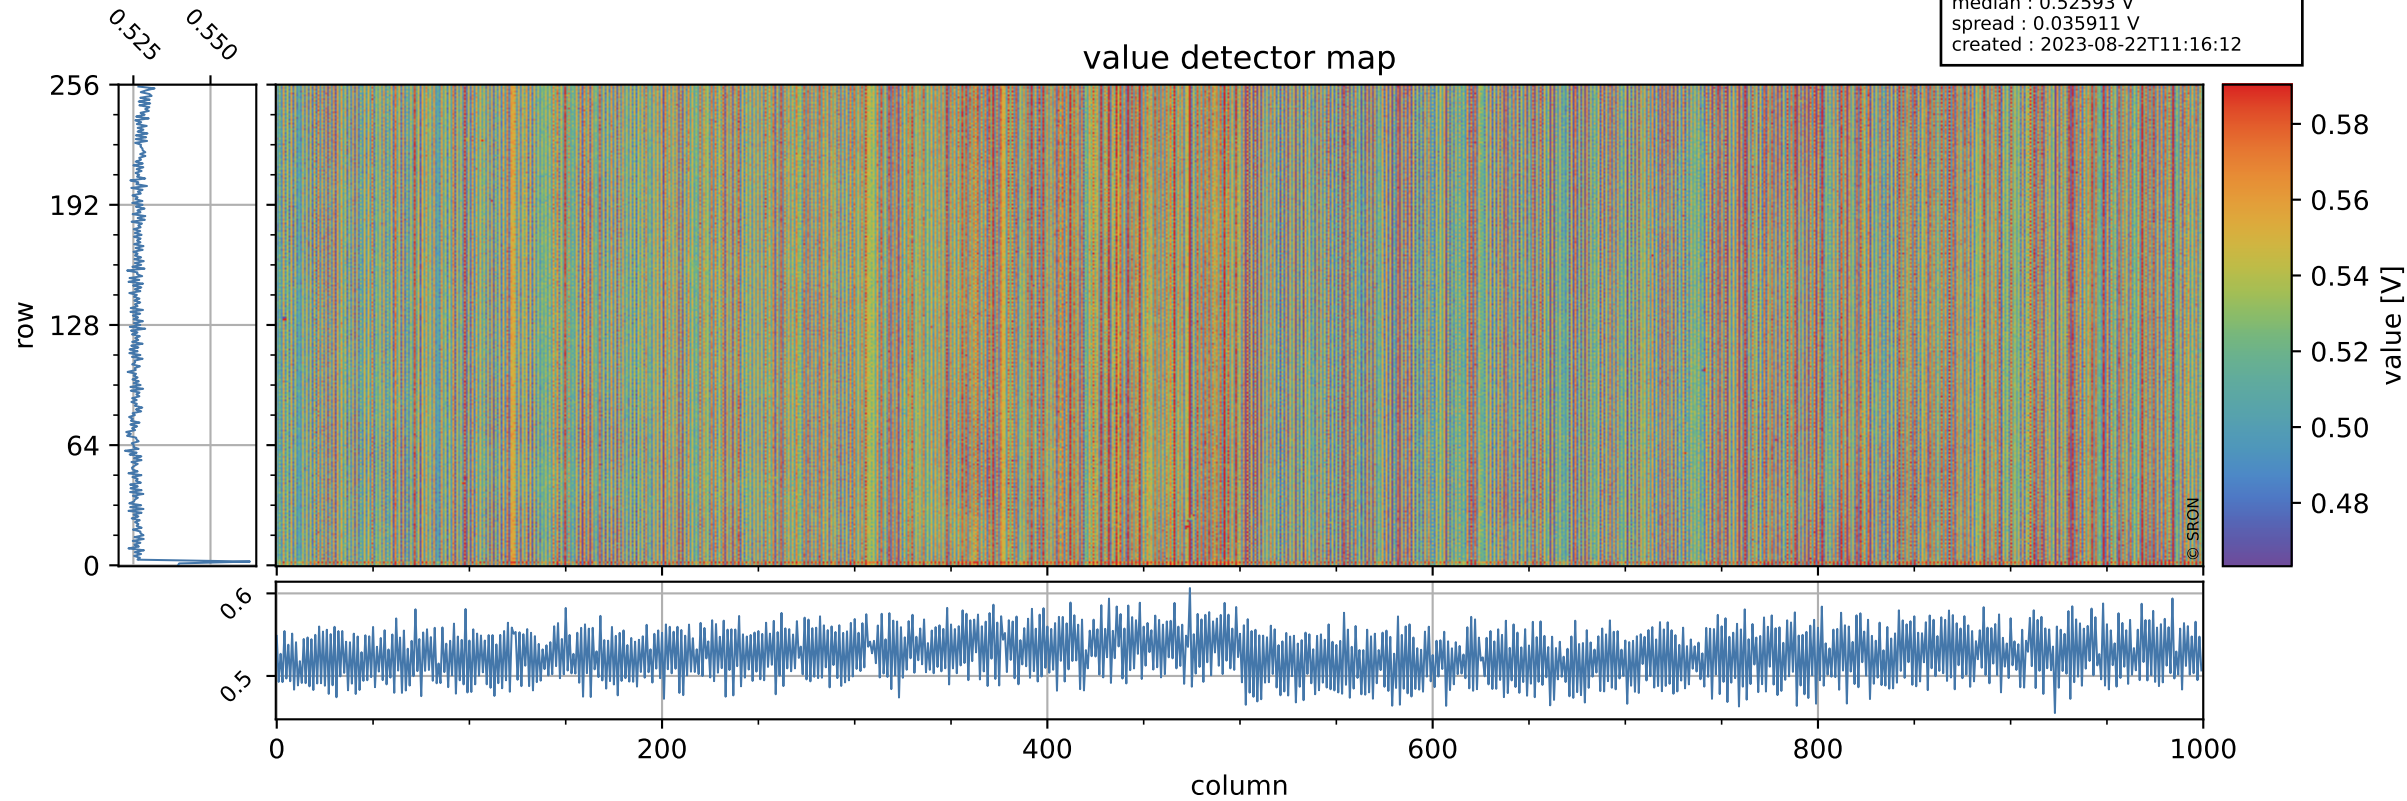

# Tropomi SWIR offset (beta nominal)

orbits : 20 in [25192, 25237]  
coverage : 2022-08-24 / 2022-08-27  
median : 0.52593 V  
spread : 0.035911 V  
created : 2023-08-22T11:16:12

## value detector map

# Tropomi SWIR offset (beta nominal)

orbits : 20 in [25192, 25237]  
coverage : 2022-08-24 / 2022-08-27  
median : 30.853  $\mu\text{V}$   
spread : 15.337  $\mu\text{V}$   
created : 2023-08-22T11:16:12

# Tropomi SWIR offset (beta nominal) ground-tracks of Sentinel-5P

orbits : 20 in [25192, 25237]  
coverage : 2022-08-24 / 2022-08-27  
created : 2023-08-22T11:16:13