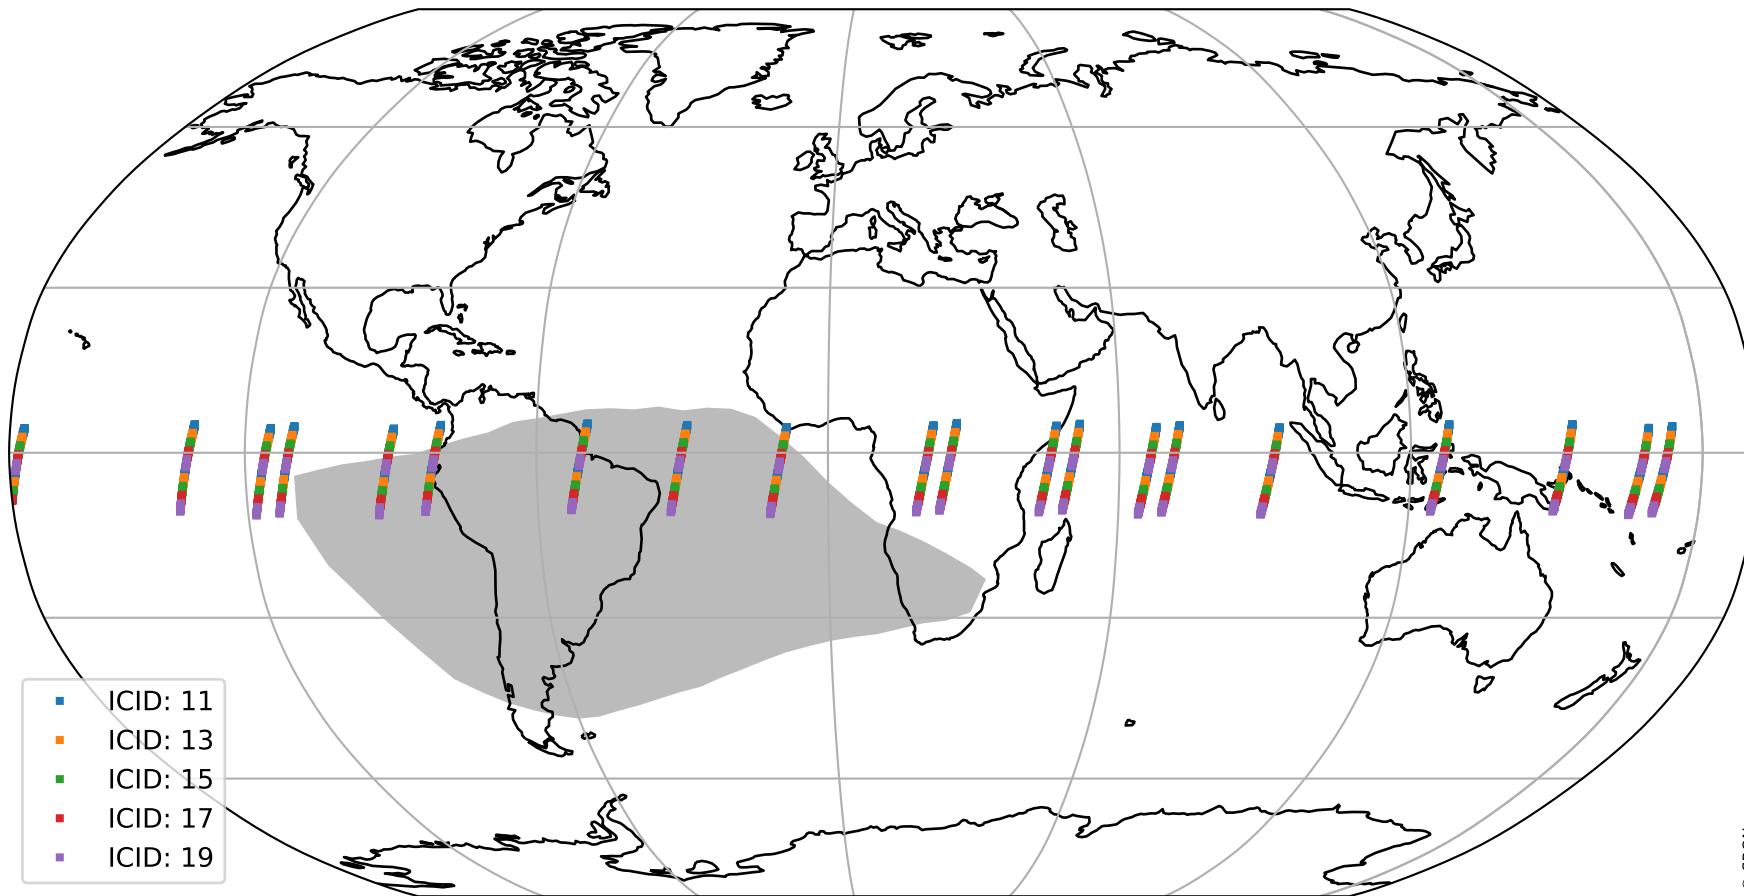

# Tropomi SWIR offset (beta nominal)

orbits : 20 in [25192, 25237]  
coverage : 2022-08-24 / 2022-08-27  
median : 30.853  $\mu\text{V}$   
spread : 15.337  $\mu\text{V}$   
created : 2023-08-22T11:16:12

# Tropomi SWIR offset (beta nominal)

orbits : 20 in [25192, 25237]  
coverage : 2022-08-24 / 2022-08-27  
median : -0.07855 mV  
spread : 0.40798 mV  
created : 2023-08-22T11:16:12

value compared with SWIR offset CKD

# Tropomi SWIR offset (beta nominal) ground-tracks of Sentinel-5P

orbits : 20 in [25192, 25237]  
coverage : 2022-08-24 / 2022-08-27  
created : 2023-08-22T11:16:13

# Tropomi SWIR offset (beta nominal)

orbits : [1867, 25237]  
coverage : 2018-02-20 / 2022-08-27  
created : 2023-08-22T11:16:13