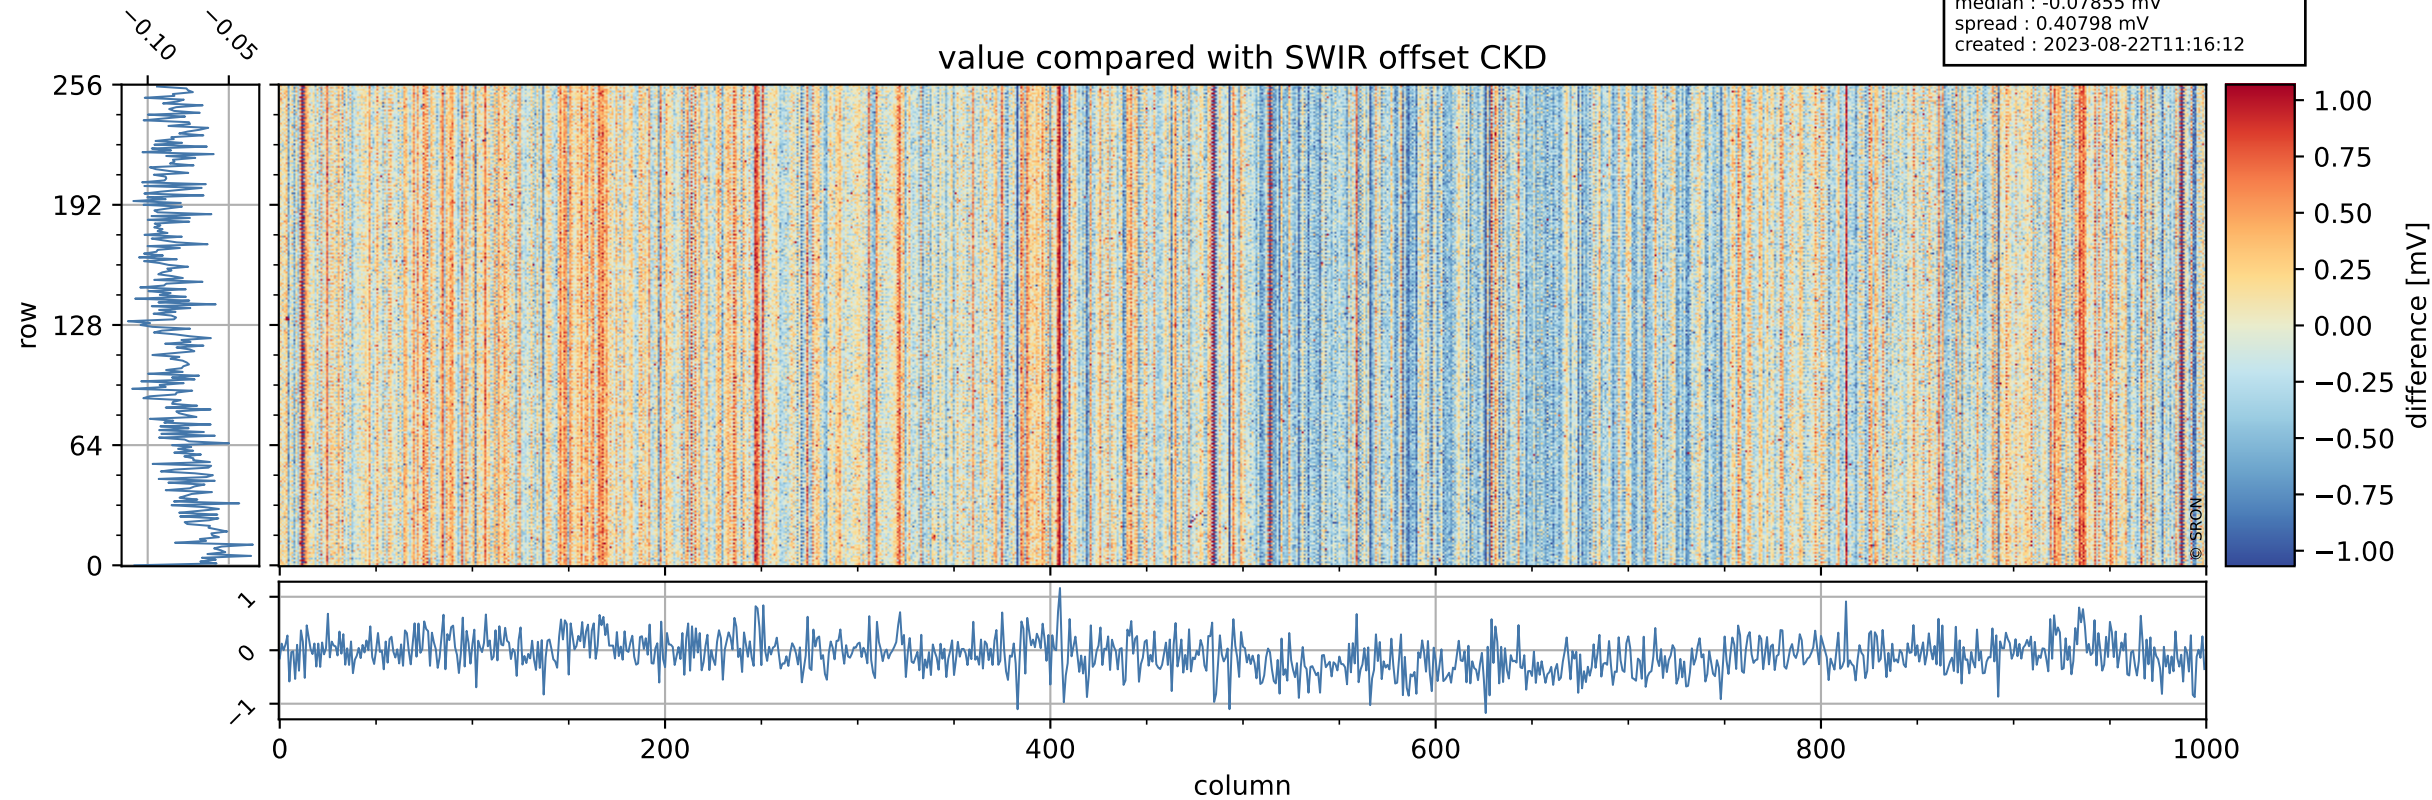

## value detector map

# Tropomi SWIR offset (beta nominal)

orbits : 20 in [25192, 25237]  
coverage : 2022-08-24 / 2022-08-27  
median : 30.853  $\mu\text{V}$   
spread : 15.337  $\mu\text{V}$   
created : 2023-08-22T11:16:12

# Tropomi SWIR offset (beta nominal)

orbits : 20 in [25192, 25237]  
coverage : 2022-08-24 / 2022-08-27  
median : -0.07855 mV  
spread : 0.40798 mV  
created : 2023-08-22T11:16:12

value compared with SWIR offset CKD

# Tropomi SWIR offset (beta nominal) ground-tracks of Sentinel-5P

orbits : 20 in [25192, 25237]  
coverage : 2022-08-24 / 2022-08-27  
created : 2023-08-22T11:16:13