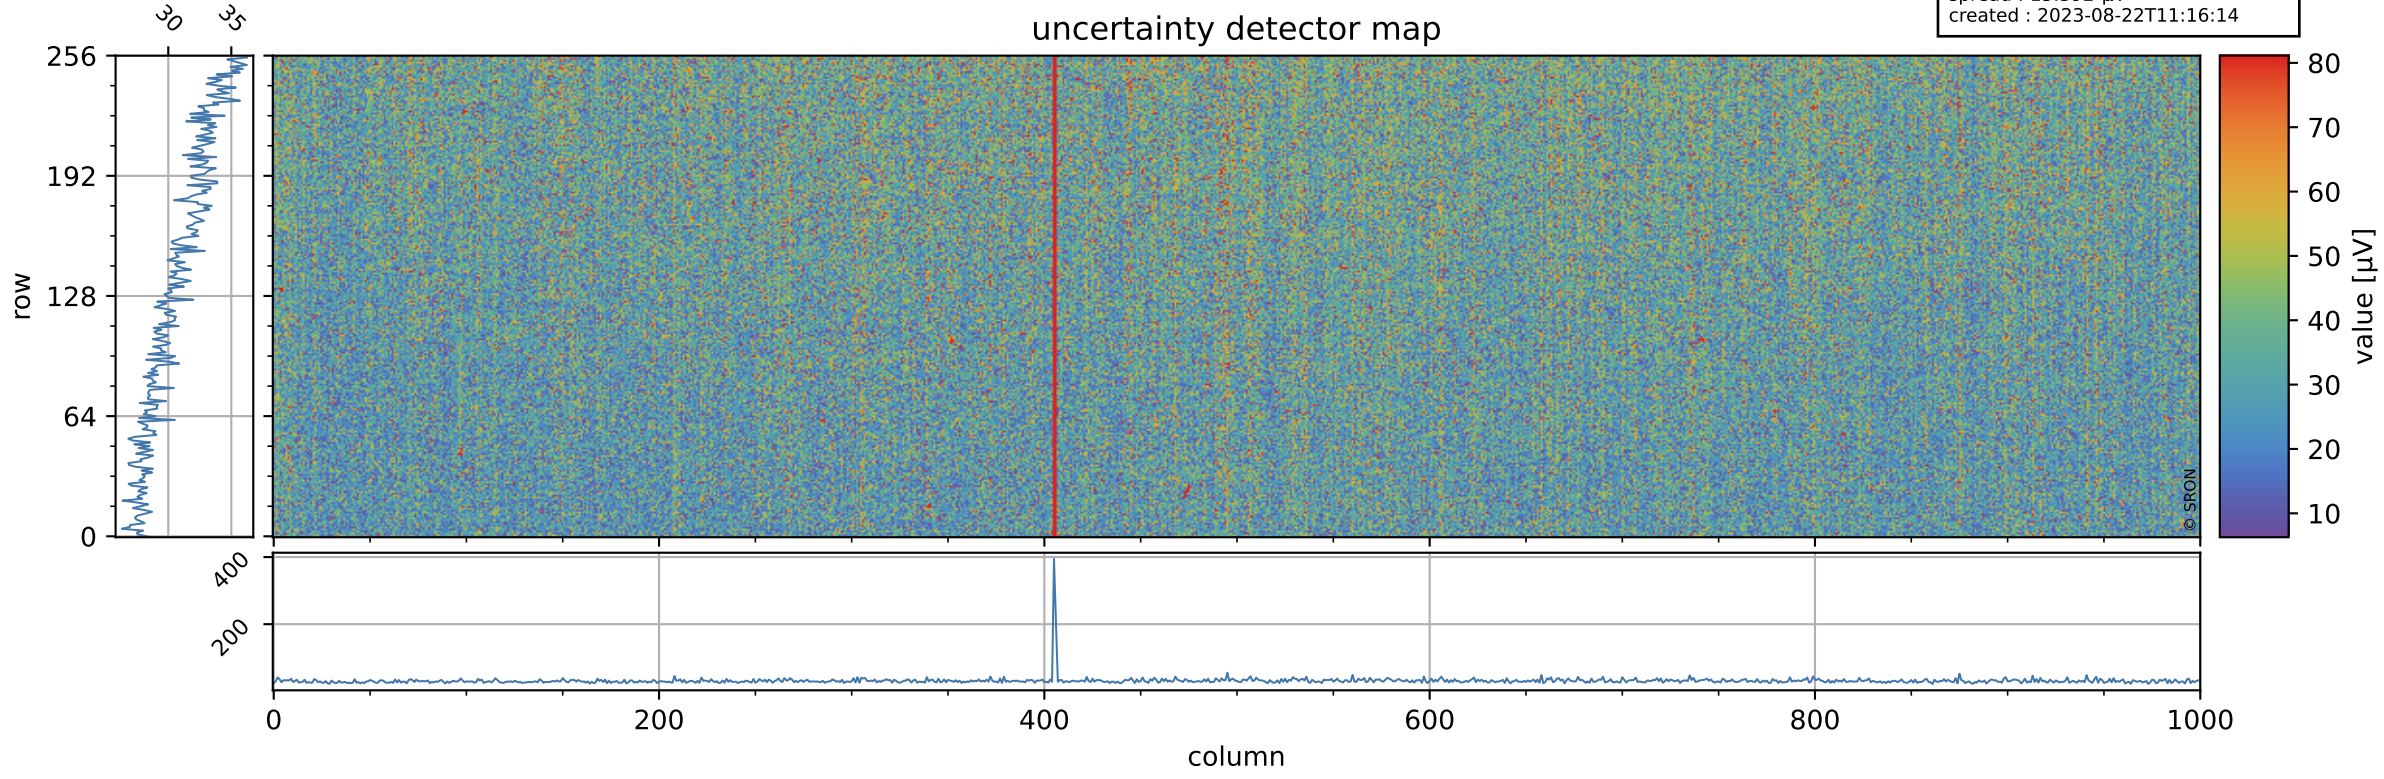

# Tropomi SWIR offset (beta nominal)

orbits : 19 in [25237, 25282]  
coverage : 2022-08-27 / 2022-08-30  
median : 0.52594 V  
spread : 0.035908 V  
created : 2023-08-22T11:16:14

## value detector map

# Tropomi SWIR offset (beta nominal)

orbits : 19 in [25237, 25282]  
coverage : 2022-08-27 / 2022-08-30  
median : 30.928  $\mu\text{V}$   
spread : 15.392  $\mu\text{V}$   
created : 2023-08-22T11:16:14

# Tropomi SWIR offset (beta nominal) ground-tracks of Sentinel-5P

orbits : 19 in [25237, 25282]  
coverage : 2022-08-27 / 2022-08-30  
created : 2023-08-22T11:16:15