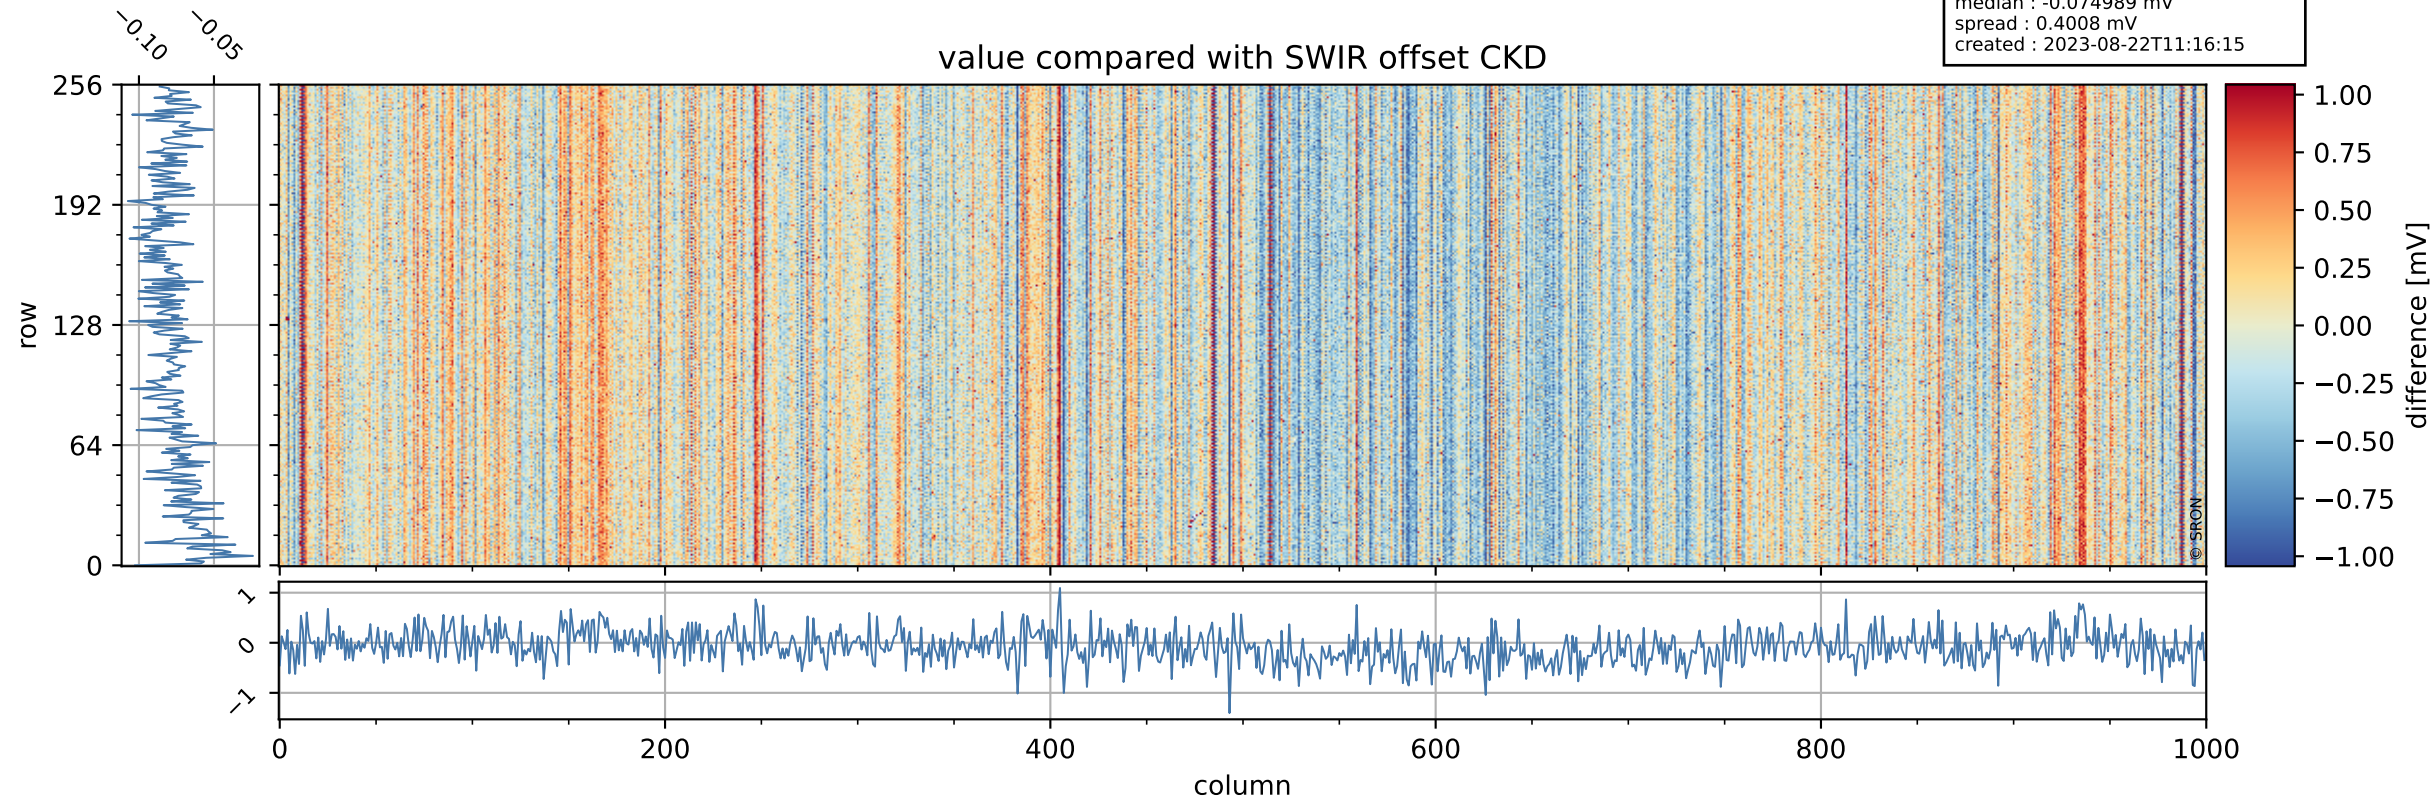

## value detector map

# Tropomi SWIR offset (beta nominal)

orbits : 19 in [25237, 25282]  
coverage : 2022-08-27 / 2022-08-30  
median : 30.928  $\mu\text{V}$   
spread : 15.392  $\mu\text{V}$   
created : 2023-08-22T11:16:14

# Tropomi SWIR offset (beta nominal)

orbits : 19 in [25237, 25282]  
coverage : 2022-08-27 / 2022-08-30  
median : -0.074989 mV  
spread : 0.4008 mV  
created : 2023-08-22T11:16:15

value compared with SWIR offset CKD

# Tropomi SWIR offset (beta nominal) ground-tracks of Sentinel-5P

orbits : 19 in [25237, 25282]  
coverage : 2022-08-27 / 2022-08-30  
created : 2023-08-22T11:16:15