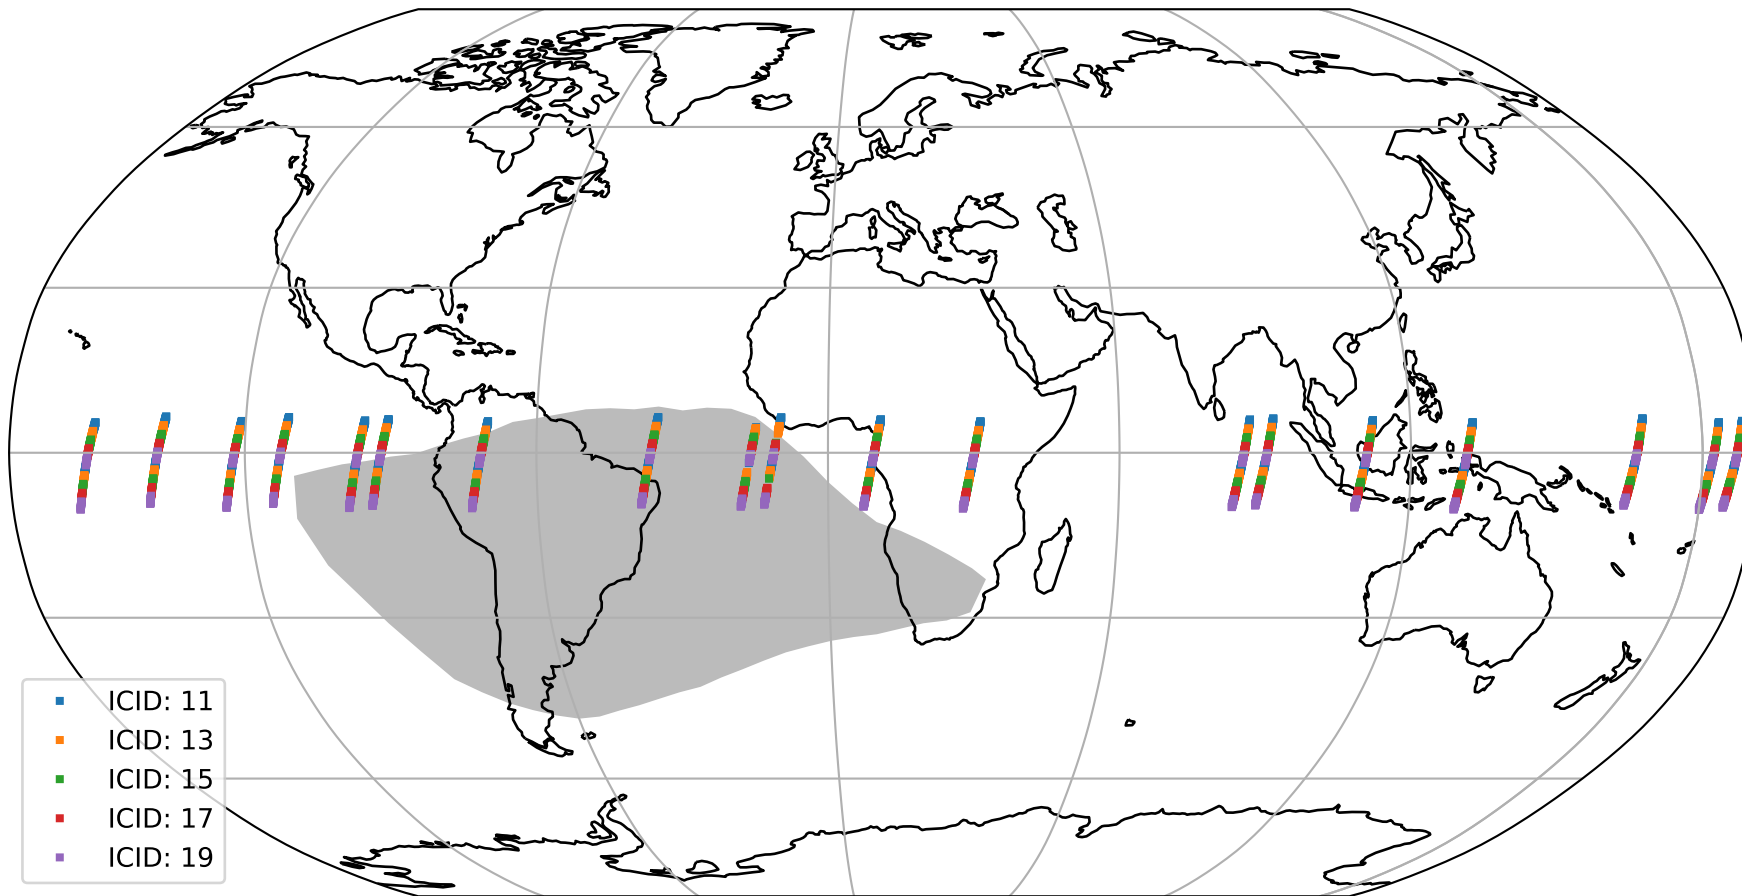

# Tropomi SWIR offset (beta nominal)

orbits : 19 in [25237, 25282]  
coverage : 2022-08-27 / 2022-08-30  
median : 30.928  $\mu\text{V}$   
spread : 15.392  $\mu\text{V}$   
created : 2023-08-22T11:16:14

# Tropomi SWIR offset (beta nominal)

orbits : 19 in [25237, 25282]  
coverage : 2022-08-27 / 2022-08-30  
median : -0.074989 mV  
spread : 0.4008 mV  
created : 2023-08-22T11:16:15

value compared with SWIR offset CKD

# Tropomi SWIR offset (beta nominal) ground-tracks of Sentinel-5P

orbits : 19 in [25237, 25282]  
coverage : 2022-08-27 / 2022-08-30  
created : 2023-08-22T11:16:15

# Tropomi SWIR offset (beta nominal)

orbits : [1867, 25282]  
coverage : 2018-02-20 / 2022-08-30  
created : 2023-08-22T11:16:15