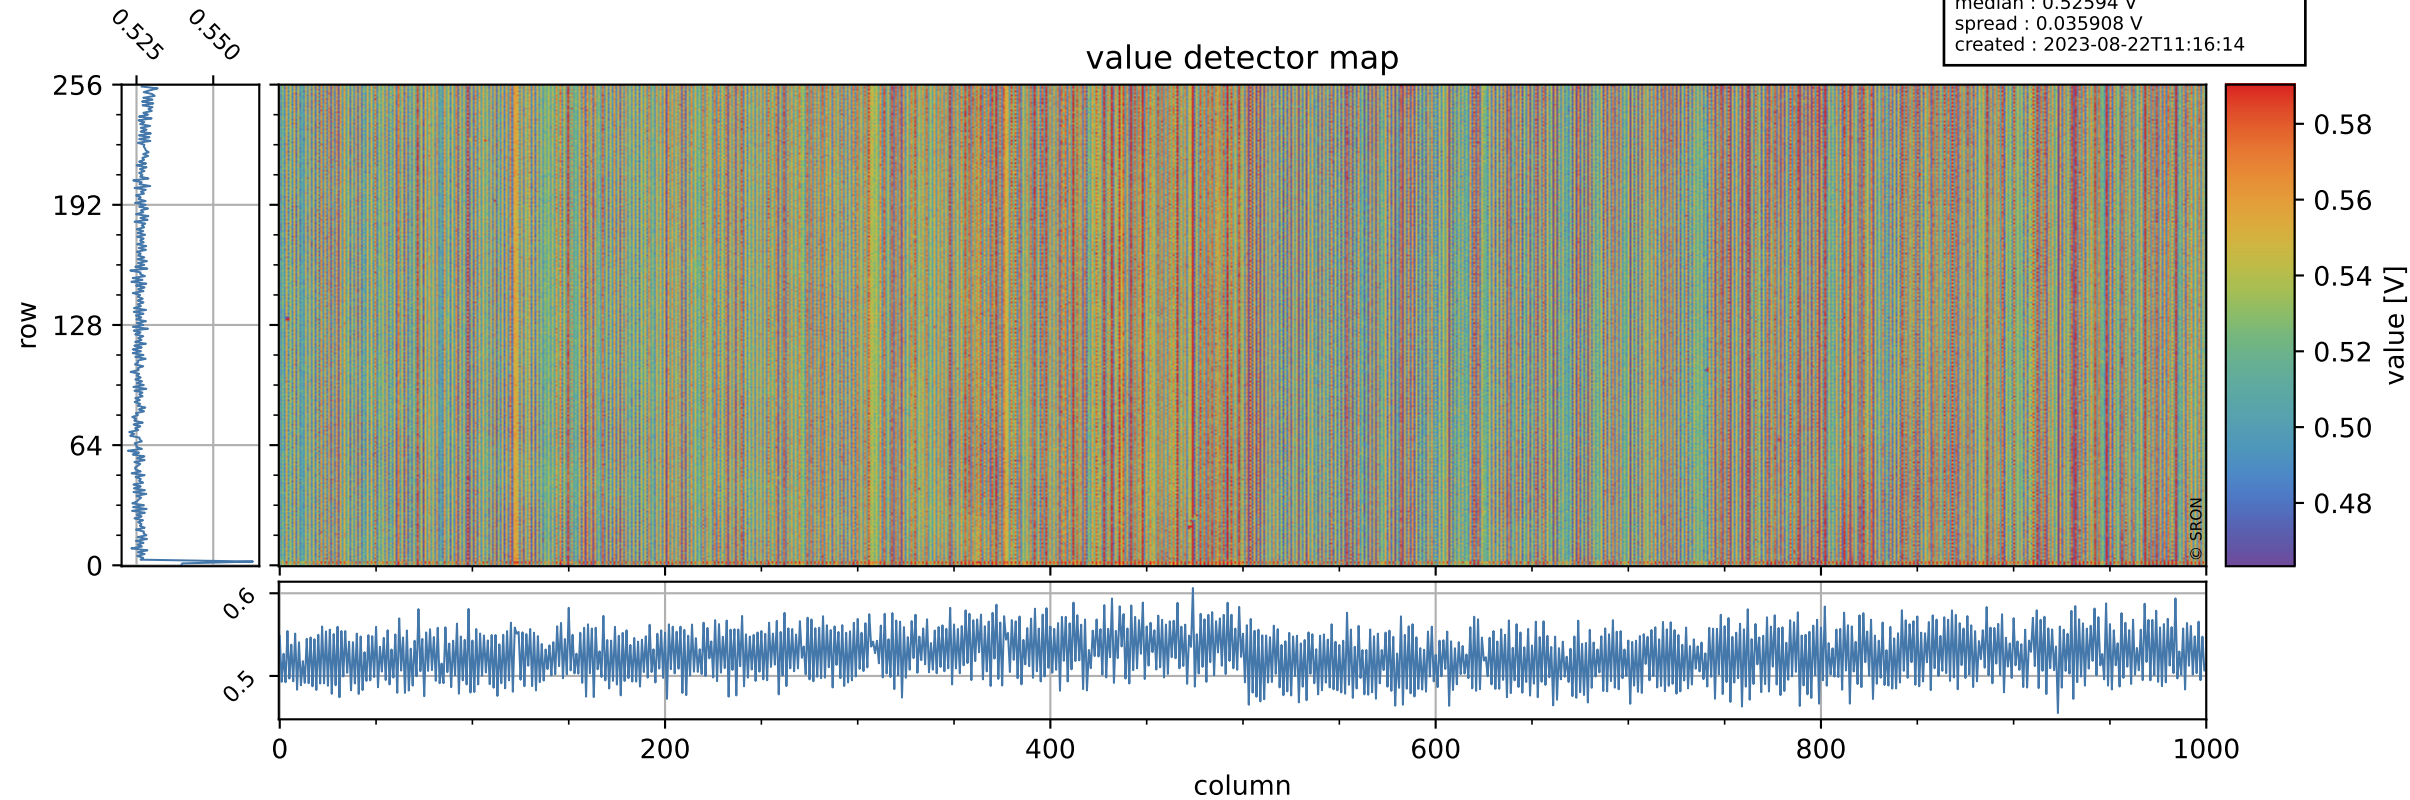

# Tropomi SWIR offset (beta nominal)

orbits : 19 in [25237, 25282]  
coverage : 2022-08-27 / 2022-08-30  
median : 0.52594 V  
spread : 0.035908 V  
created : 2023-08-22T11:16:14

## value detector map

# Tropomi SWIR offset (beta nominal)

orbits : 19 in [25237, 25282]  
coverage : 2022-08-27 / 2022-08-30  
median : 30.928  $\mu\text{V}$   
spread : 15.392  $\mu\text{V}$   
created : 2023-08-22T11:16:14

# Tropomi SWIR offset (beta nominal) ground-tracks of Sentinel-5P

orbits : 19 in [25237, 25282]  
coverage : 2022-08-27 / 2022-08-30  
created : 2023-08-22T11:16:15